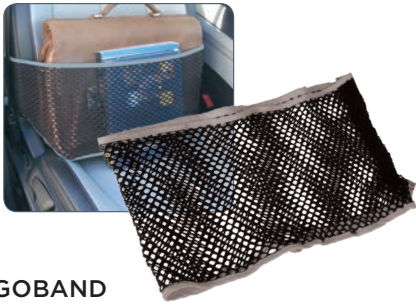

BACKPLUS-BLA Back of Seat Plus Organizer™

- Hangs from any vehicle head rest
- Five large pockets for activities and other necessities
- Great for vehicles with limited space

16.5" H
14.5" W
.25" D

BACKORG Back of Seat Organizer™

- Mesh pockets keep items neatly organized and accessible
- Tool straps keep tools handy
- Umbrella holder for wet weather

4.5" H
10" W
11" D

UNDERORG Underseat Organizer™

- Designed to fit underneath most seats
- Convenient straps organize small vehicle tools
- Exterior pockets for visibility and easy access

CARGO-BLA-2 Trunk Organizer

- Keeps smaller trunks or cargo areas organized
- Removable divider for customization
- Sturdy Ny-Max™ material stands up to heavy consumer use

GOBAND
GoBand™ Seat Organizer

- Quick convenience at your fingertips
- Prevents items from spilling or rolling while driving or stopping suddenly
- Easily slides out of the way for passenger