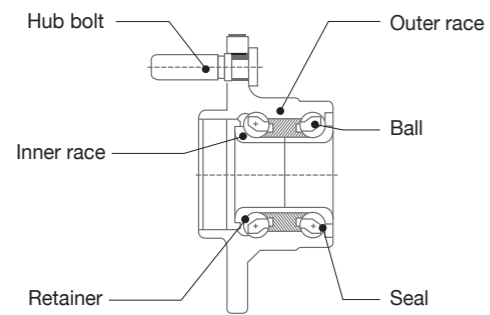

Functions of Wheel Bearing Parts

Fastened to hub and knuckle of each front and rear axle.
 Sustains the vehicle weight both vertically and in axial direction and smoothly rotates the propelling journal.
 By type of rolling elements it is divided into ball bearing and taper roller bearing. By performance 1st, 2nd and 3rd generation are distinguished; 1st = Double angular contact bearing which separately consists of bearing section and hub. 2nd shows that hub works for bearing outer race. Balls and inner race are incorporated with hub. 3rd shows further integration. Flange(hub) which holds wheel and rotor works now for bearing inner race. Another flange which connects to knuckle works for bearing outer race. Bearing related parts around hub are integrated.

Construction of Wheel Bearing Parts

Taper roller bearing consists of 4 components; outer ring, inner ring, taper rollers and retainer.
 Rollers in outer ring and inner ring are constructed to sustain load both axially and radially. Used mainly in industrial and automotive equipment as well as construction machine/vehicle.

1st generation

Unit of 2 ball bearings. No distinction of interior and exterior.

Wheel Hub Assemblies 2021
Wheel Bearing Parts

2nd generation

Flange is incorporated on suspension carrier.

Ball Bearing type

Roller Bearing type

3rd generation

Flange to carry brake disc, drum and wheel is incorporated.

3rd generation with ABS sensor.

Wheel Hub Assemblies 2021
Wheel Bearing Parts

GMB
 Wheel Hub
 Assemblies 2021

PART 1
 Tapered Roller Bearing (TRB)