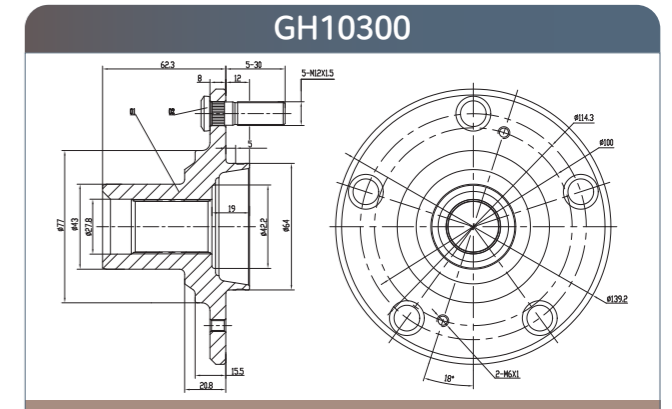

GMB

GMB

Wheel Hub
Assemblies 2021

PART 5

Wheel HUB Bearing
Drawing HUB Unit

GH20040

GH20050

GH20180