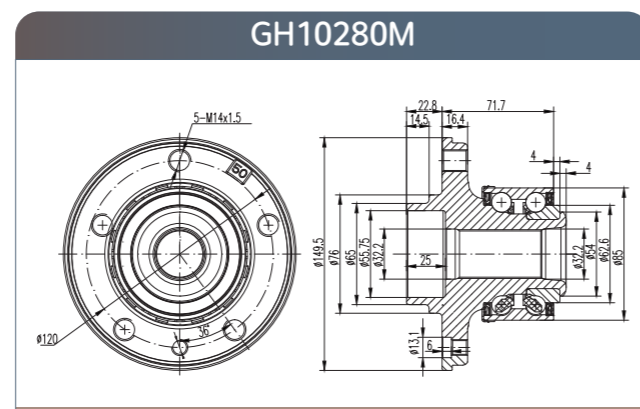

GMB

GMB

Wheel Hub
Assemblies 2021

PART 5

Wheel HUB Bearing
Drawing HUB Unit

GH20040

GH20050

GH20180