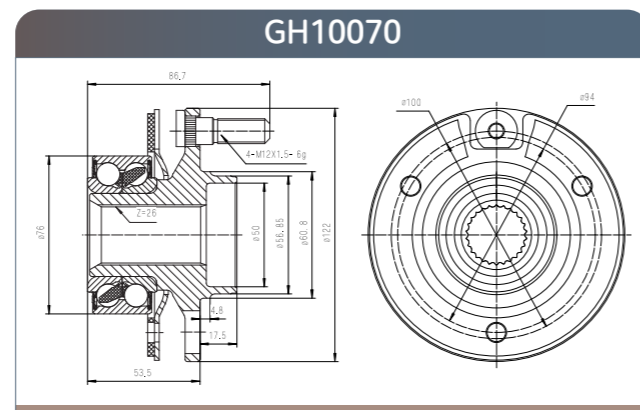

GMB

GMB

Wheel Hub
Assemblies 2021

PART 5

Wheel HUB Bearing
Drawing HUB Unit

GH20040

GH20050

GH20180