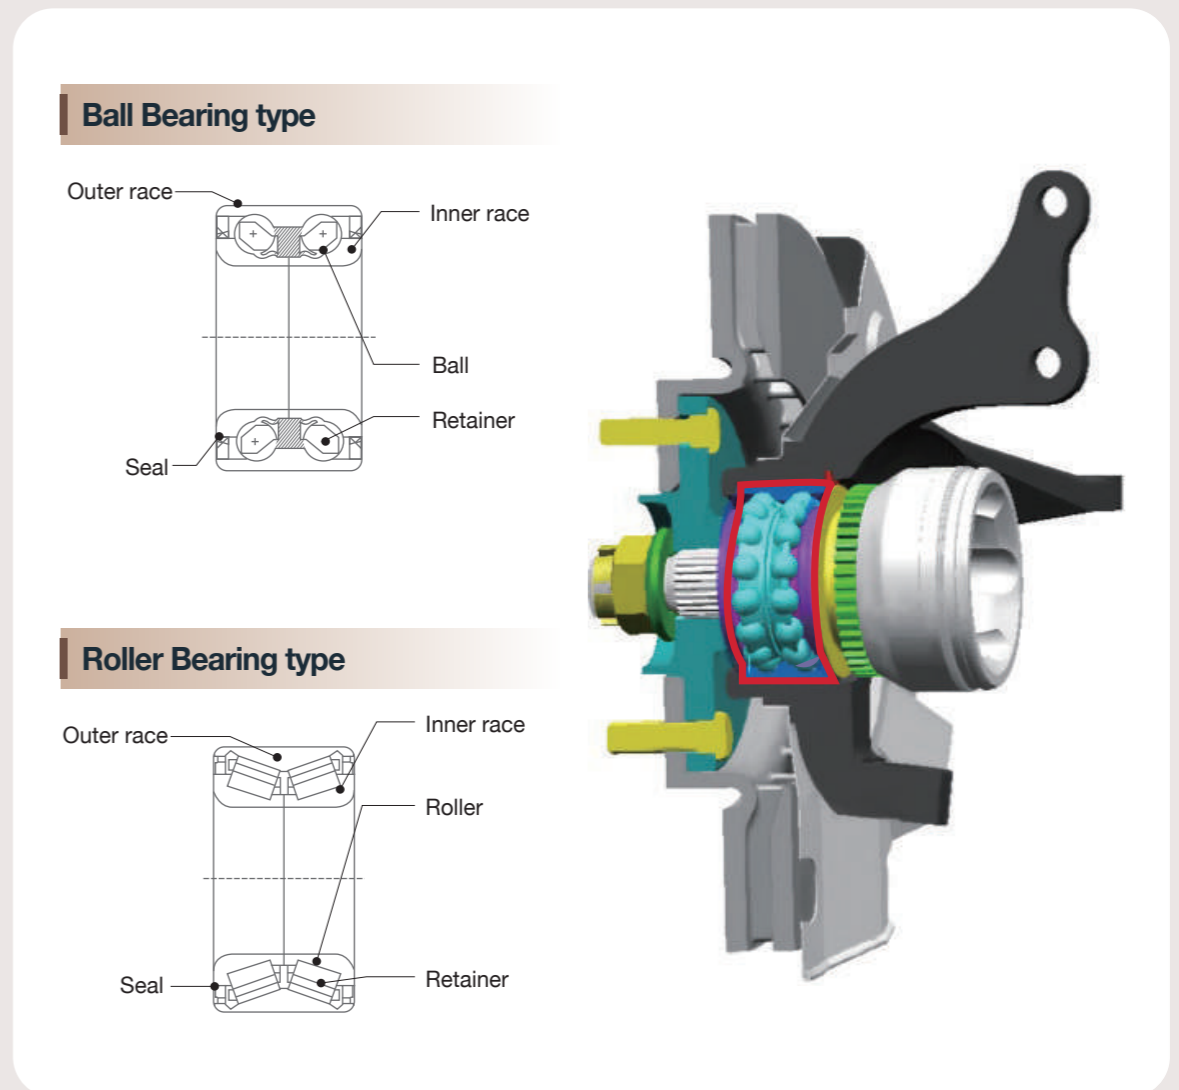

1st generation

Unit of 2 ball bearings. No distinction of interior and exterior.