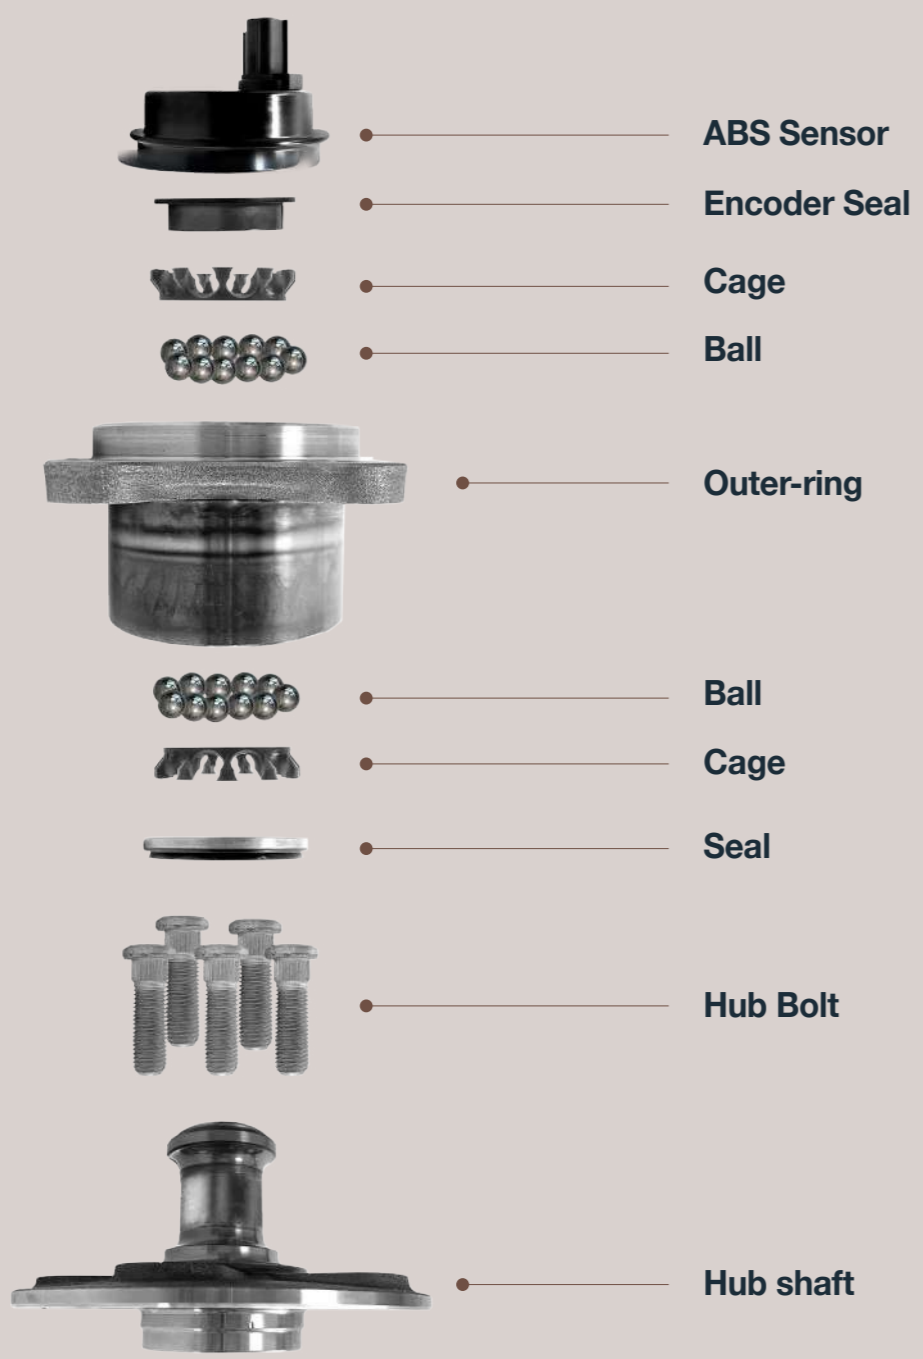

Functions of Wheel Bearing Parts

Fastened to hub and knuckle of each front and rear axle.
 Sustains the vehicle weight both vertically and in axial direction and smoothly rotates the propelling journal.
 By type of rolling elements it is divided into ball bearing and taper roller bearing. By performance 1st, 2nd and 3rd generation are distinguished; 1st = Double angular contact bearing which separately consists of bearing section and hub. 2nd shows that hub works for bearing outer race. Balls and inner race are incorporated with hub. 3rd shows further integration. Flange(hub) which holds wheel and rotor works now for bearing inner race. Another flange which connects to knuckle works for bearing outer race. Bearing related parts around hub are integrated.

Construction of Wheel Bearing Parts

Taper roller bearing consists of 4 components; outer ring, inner ring, taper rollers and retainer.
 Rollers in outer ring and inner ring are constructed to sustain load both axially and radially. Used mainly in industrial and automotive equipment as well as construction machine/vehicle.

1st generation

Unit of 2 ball bearings. No distinction of interior and exterior.

Wheel Hub Assemblies 2021
Wheel Bearing Parts

2nd generation

Flange is incorporated on suspension carrier.

Ball Bearing type

Roller Bearing type

3rd generation

Flange to carry brake disc, drum and wheel is incorporated.

3rd generation with ABS sensor.

Wheel Hub Assemblies 2021
Wheel Bearing Parts

GMB
 Wheel Hub
 Assemblies 2021

PART 1
 Tapered Roller Bearing (TRB)