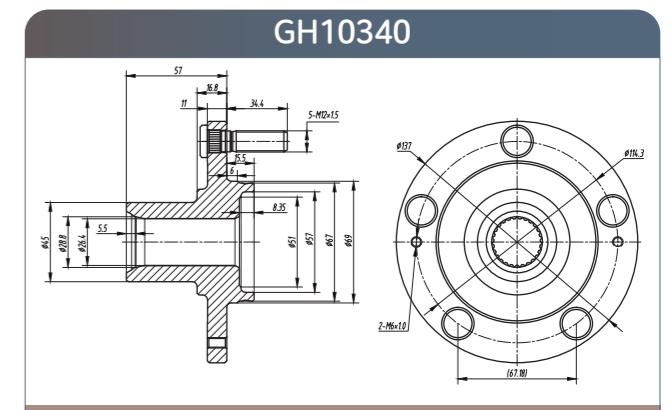

GMB

GMB

Wheel Hub
Assemblies 2021

PART 5

Wheel HUB Bearing
Drawing HUB Unit

GH20040

GH20050

GH20180