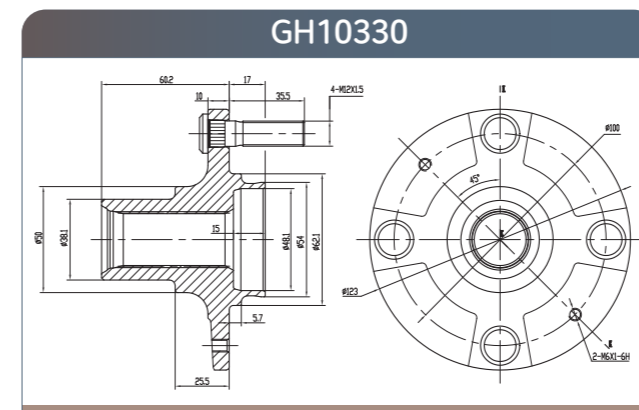

GMB

GMB

Wheel Hub
Assemblies 2021

PART 5

Wheel HUB Bearing
Drawing HUB Unit

GH20040

GH20050

GH20180