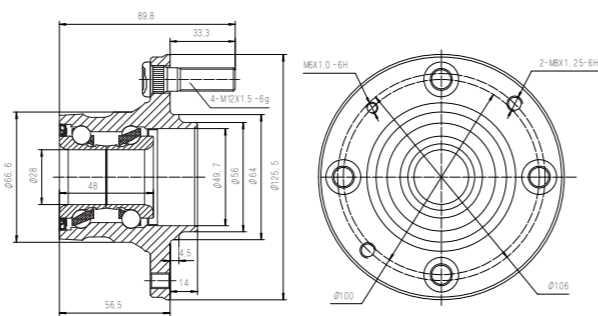

GMB

GMB

Wheel Hub
Assemblies 2021

PART 5

Wheel HUB Bearing
Drawing HUB Unit

GH20040

GH20050

GH20180