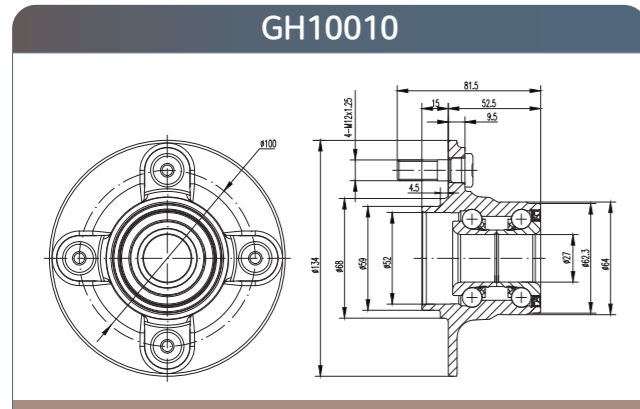

GMB

GMB

Wheel Hub
Assemblies 2021

PART 5

Wheel HUB Bearing
Drawing HUB Unit

GH20040

GH20050

GH20180