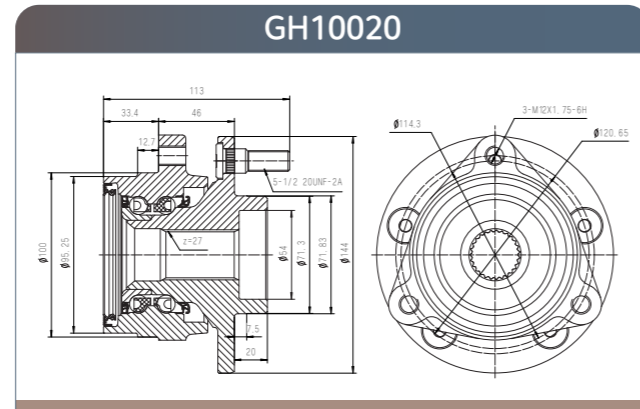

GMB

GMB

Wheel Hub
Assemblies 2021

PART 5

Wheel HUB Bearing
Drawing HUB Unit

GH20040

GH20050

GH20180