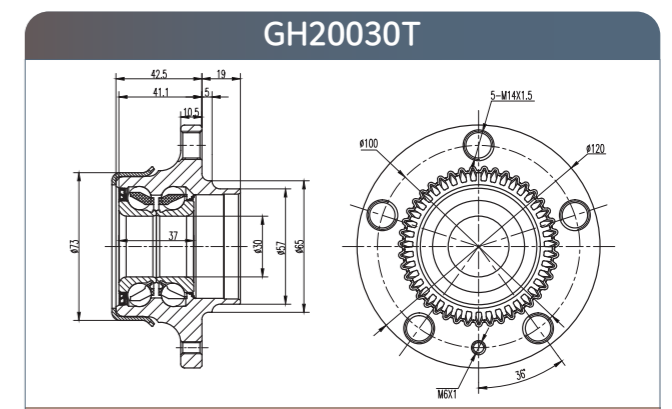

GMB

GMB

Wheel Hub
Assemblies 2021

PART 5

Wheel HUB Bearing
Drawing HUB Unit

GH20040

GH20050

GH20180