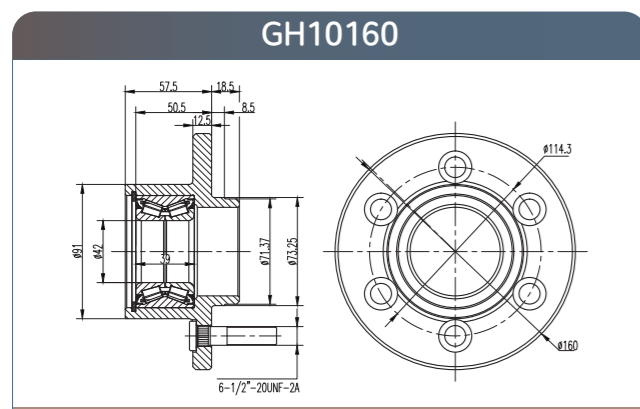

GMB

GMB

Wheel Hub
Assemblies 2021

PART 5

Wheel HUB Bearing
Drawing HUB Unit

GH20040

GH20050

GH20180