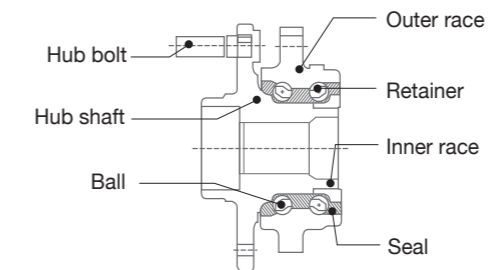

Functions of Wheel Bearing Parts

Fastened to hub and knuckle of each front and rear axle.
 Sustains the vehicle weight both vertically and in axial direction and smoothly rotates the propelling journal.
 By type of rolling elements it is divided into ball bearing and taper roller bearing. By performance 1st, 2nd and 3rd generation are distinguished; 1st = Double angular contact bearing which separately consists of bearing section and hub. 2nd shows that hub works for bearing outer race. Balls and inner race are incorporated with hub. 3rd shows further integration. Flange(hub) which holds wheel and rotor works now for bearing inner race. Another flange which connects to knuckle works for bearing outer race. Bearing related parts around hub are integrated.

Construction of Wheel Bearing Parts

Taper roller bearing consists of 4 components; outer ring, inner ring, taper rollers and retainer.
 Rollers in outer ring and inner ring are constructed to sustain load both axially and radially. Used mainly in industrial and automotive equipment as well as construction machine/vehicle.

1st generation

Unit of 2 ball bearings. No distinction of interior and exterior.

Wheel Hub Assemblies 2021
Wheel Bearing Parts

2nd generation

Flange is incorporated on suspension carrier.

Ball Bearing type

Roller Bearing type

3rd generation

Flange to carry brake disc, drum and wheel is incorporated.

3rd generation with ABS sensor.

Wheel Hub Assemblies 2021
Wheel Bearing Parts

GMB
 Wheel Hub
 Assemblies 2021

PART 1
 Tapered Roller Bearing (TRB)