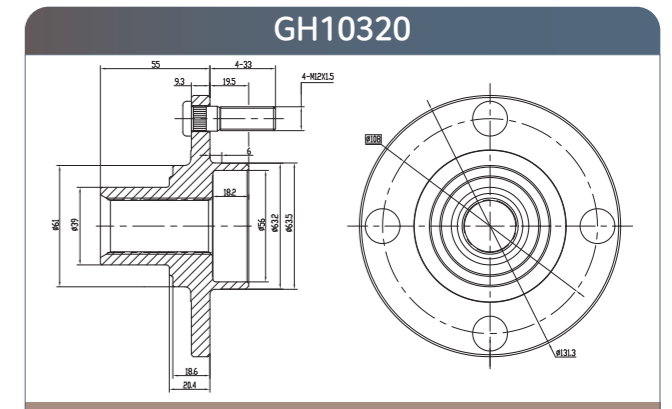

GMB

GMB

Wheel Hub
Assemblies 2021

PART 5

Wheel HUB Bearing
Drawing HUB Unit

GH20040

GH20050

GH20180