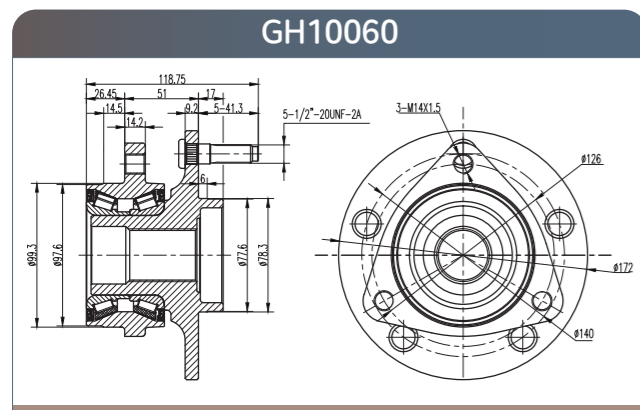

GMB

GMB

Wheel Hub
Assemblies 2021

PART 5

Wheel HUB Bearing
Drawing HUB Unit

GH20040

GH20050

GH20180