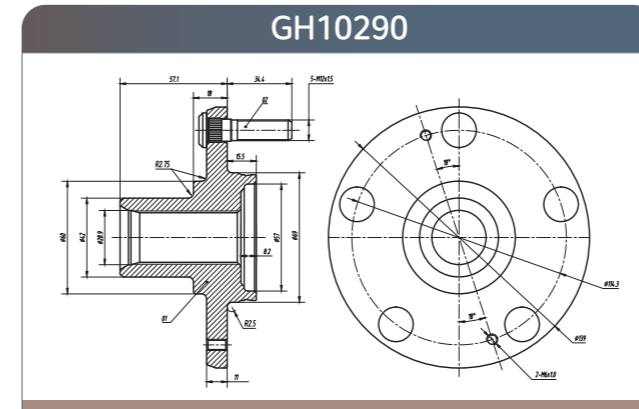

GMB

GMB

Wheel Hub
Assemblies 2021

PART 5

Wheel HUB Bearing
Drawing HUB Unit

GH20040

GH20050

GH20180