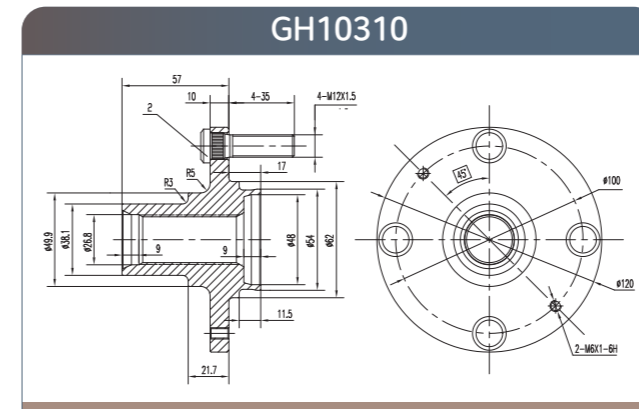

GMB

GMB

Wheel Hub
Assemblies 2021

PART 5

Wheel HUB Bearing
Drawing HUB Unit

GH20040

GH20050

GH20180