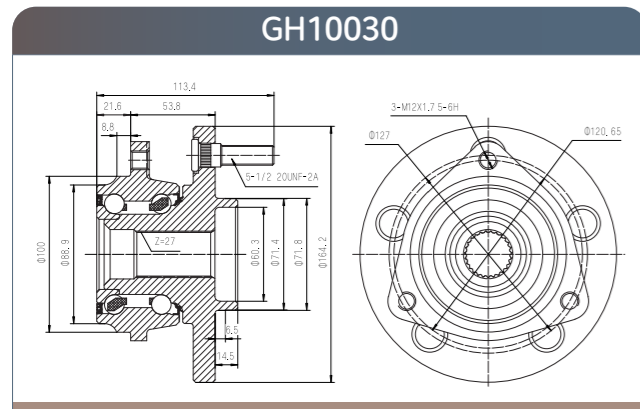

GMB

GMB

Wheel Hub
Assemblies 2021

PART 5

Wheel HUB Bearing
Drawing HUB Unit

GH20040

GH20050

GH20180