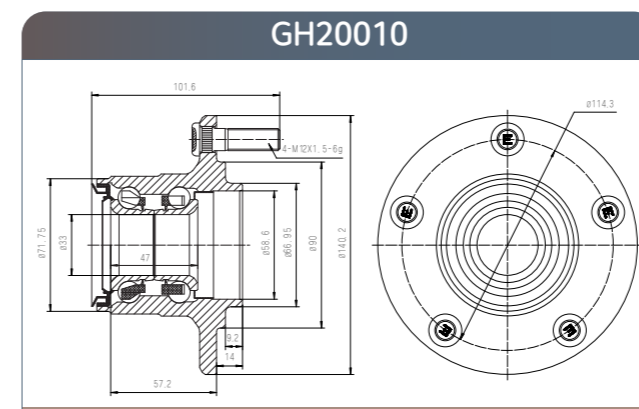

GMB

GMB

Wheel Hub
Assemblies 2021

PART 5

Wheel HUB Bearing
Drawing HUB Unit

GH20040

GH20050

GH20180