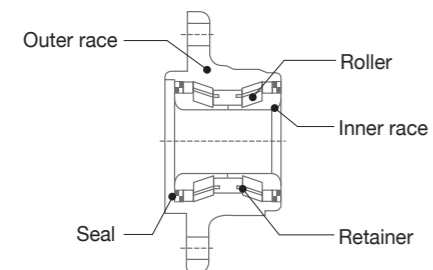

Functions of Wheel Bearing Parts

Fastened to hub and knuckle of each front and rear axle.
 Sustains the vehicle weight both vertically and in axial direction and smoothly rotates the propelling journal.
 By type of rolling elements it is divided into ball bearing and taper roller bearing. By performance 1st, 2nd and 3rd generation are distinguished; 1st = Double angular contact bearing which separately consists of bearing section and hub. 2nd shows that hub works for bearing outer race. Balls and inner race are incorporated with hub. 3rd shows further integration. Flange(hub) which holds wheel and rotor works now for bearing inner race. Another flange which connects to knuckle works for bearing outer race. Bearing related parts around hub are integrated.

Construction of Wheel Bearing Parts

Taper roller bearing consists of 4 components; outer ring, inner ring, taper rollers and retainer.
 Rollers in outer ring and inner ring are constructed to sustain load both axially and radially. Used mainly in industrial and automotive equipment as well as construction machine/vehicle.

1st generation

Unit of 2 ball bearings. No distinction of interior and exterior.

Wheel Hub Assemblies 2021
Wheel Bearing Parts

2nd generation

Flange is incorporated on suspension carrier.

Ball Bearing type

Roller Bearing type

3rd generation

Flange to carry brake disc, drum and wheel is incorporated.

3rd generation with ABS sensor.

Wheel Hub Assemblies 2021
Wheel Bearing Parts

GMB
 Wheel Hub
 Assemblies 2021

PART 1
 Tapered Roller Bearing (TRB)