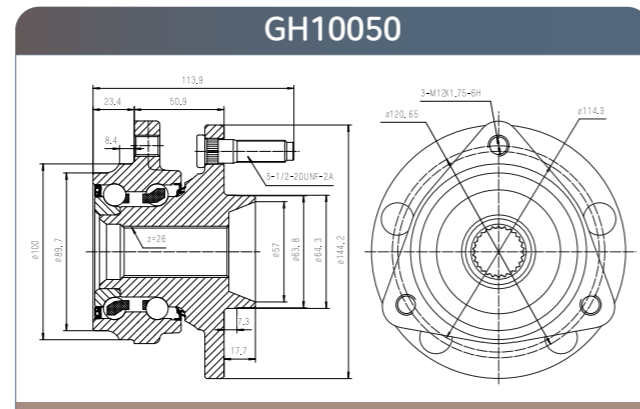

GMB

GMB

Wheel Hub
Assemblies 2021

PART 5

Wheel HUB Bearing
Drawing HUB Unit

GH20040

GH20050

GH20180