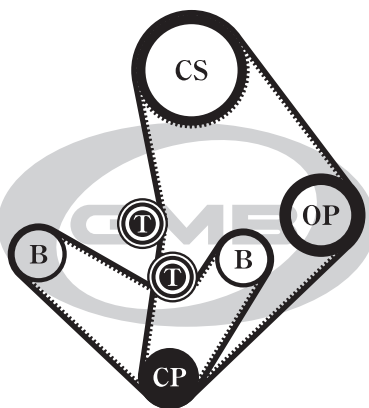

TIMING BELT KIT LAYOUT

HYUNDAI

GKHY0013