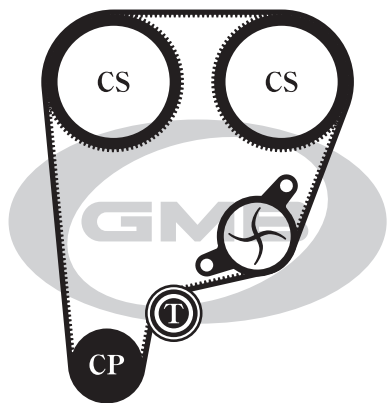

TIMING BELT KIT LAYOUT

HONDA

GKHO0013

GKHO0014

GKHO0015

GKHO0016

GKHO0017

GKHO0018

GKHO0019