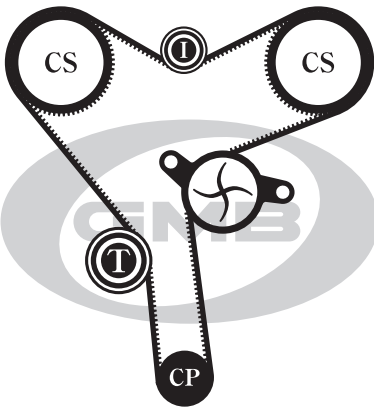

# TIMING BELT KIT LAYOUT

TOYOTA

GKT0025

GKT0026

GKT0027

GKT0028