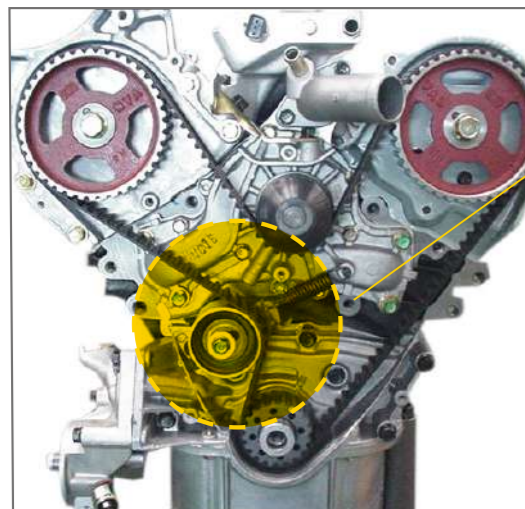

1. About Tensioner Bearing

- Tensioner bearing moves by belt along with its outer rim and it's located where the belt is slack but that has own characteristics by engine type (Should be implemented)

TIMING BELT SYSTEM

2. About Idler Bearing

- Idler bearing moves by belt along with its outer rim where the belt tension is tight and has special characteristics by engine (Not imperative)

Function

1. Add & Maintain the belt(Timing/Accessory) tension
2. Deliver the belt driving power originated from crank shaft
3. Protect belt skip(slip)
4. Compact layout of timing belt

01

What's TIB?

3. About Auto tensioner

Timing Belt Drive

Function

- System Function : Maintaining CAM timing
- Tensioner Function : Regulating belt tension
- Minimizing timing error

4. Accessory Belt Drive

- Idler bearing moves by belt along with it's outer rim where the belt tension is tight and has special characteristics by engine (Not imperative)

Function

- System Function : Effective power transmission
- Tensioner Function : Regulating belt tension
- Minimizing belt slip & noise

02

TIB Structure & type

Product types for Tensioner & Idler

Idler

- Outer ring & Pulley Integrated
- Inner ring & shaft integrated