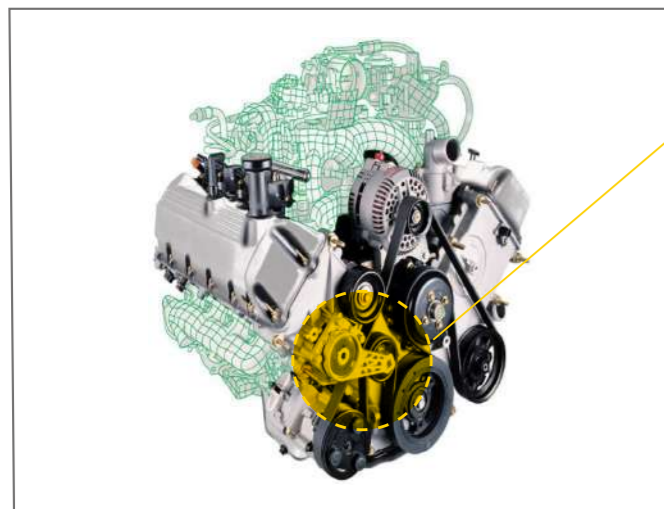

GMB
Your success is our Future.

Definition of Tensioner & Idler Bearing (TIB)

- Special terms of parts(TIB) used in Engine for belt drive of engine

• Attention : This is not limited to Tensioner & Idler of vehicles

2. About Idler Bearing

- Idler bearing moves by belt along with its outer rim where the belt tension is tight and has special characteristics by engine (Not imperative)

Function

1. Add & Maintain the belt(Timing/Accessory) tension
2. Deliver the belt driving power originated from crank shaft
3. Protect belt skip(slip)
4. Compact layout of timing belt

01

What's TIB?

3. About Auto tensioner

Timing Belt Drive

Function

- System Function : Maintaining CAM timing
- Tensioner Function : Regulating belt tension
- Minimizing timing error

4. Accessory Belt Drive

- Idler bearing moves by belt along with it's outer rim where the belt tension is tight and has special characteristics by engine (Not imperative)

Function

- System Function : Effective power transmission
- Tensioner Function : Regulating belt tension
- Minimizing belt slip & noise

02

TIB Structure & type

Product types for Tensioner & Idler

Idler

- Outer ring & Pulley Integrated
- Inner ring & shaft integrated