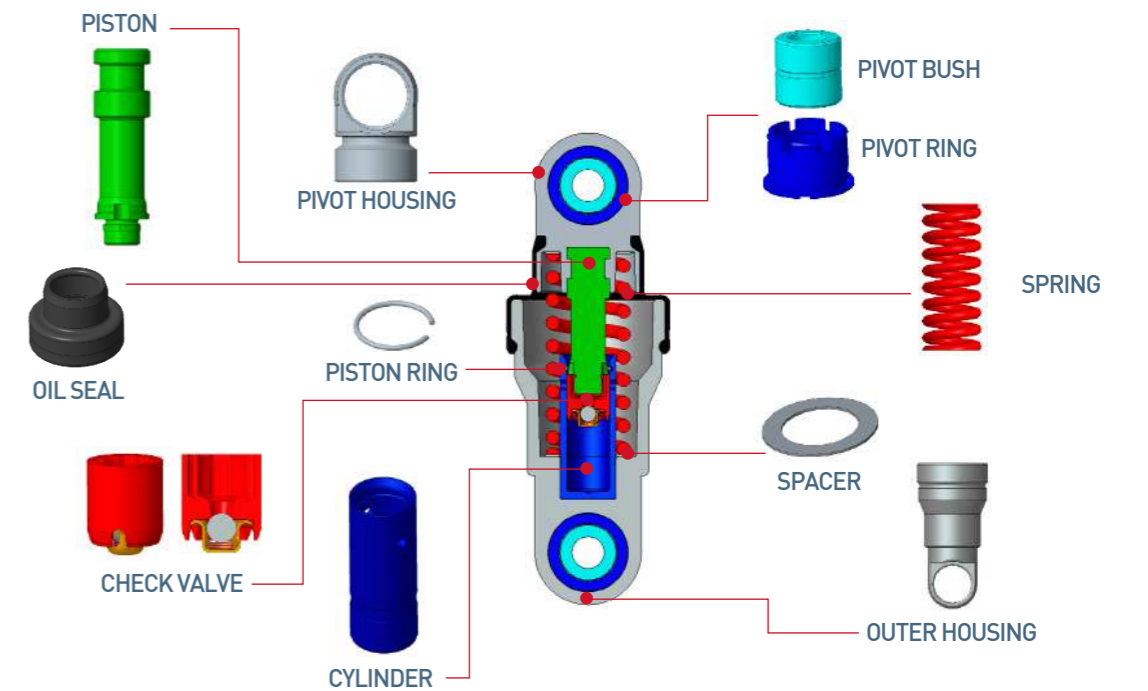

GMB
Your success is our Future.

Definition of Tensioner & Idler Bearing (TIB)

- Special terms of parts(TIB) used in Engine for belt drive of engine

• Attention : This is not limited to Tensioner & Idler of vehicles

2. About Idler Bearing

- Idler bearing moves by belt along with its outer rim where the belt tension is tight and has special characteristics by engine (Not imperative)

Function

1. Add & Maintain the belt(Timing/Accessory) tension
2. Deliver the belt driving power originated from crank shaft
3. Protect belt skip(slip)
4. Compact layout of timing belt

Tensioner

- Inner ring & shaft integrated
- Steel Pulley with bracket

Idler

- Inner ring & shaft integrated
- Steel Pulley

Tensioner

- Ball bearing type
- Steel Pulley & shaft with eccentric hole

Idle Pulley Assembly Product types

Flat Steel Pulley

Flat Plastic Pulley

Groove Steel Pulley

Groove Plastic Pulley

○ Tensioner Bearing

○ Timing Belt Drive Auto Tensioner

○ Accessory Belt Drive Auto Tensioner

○ Hydraulic Piston Assembly