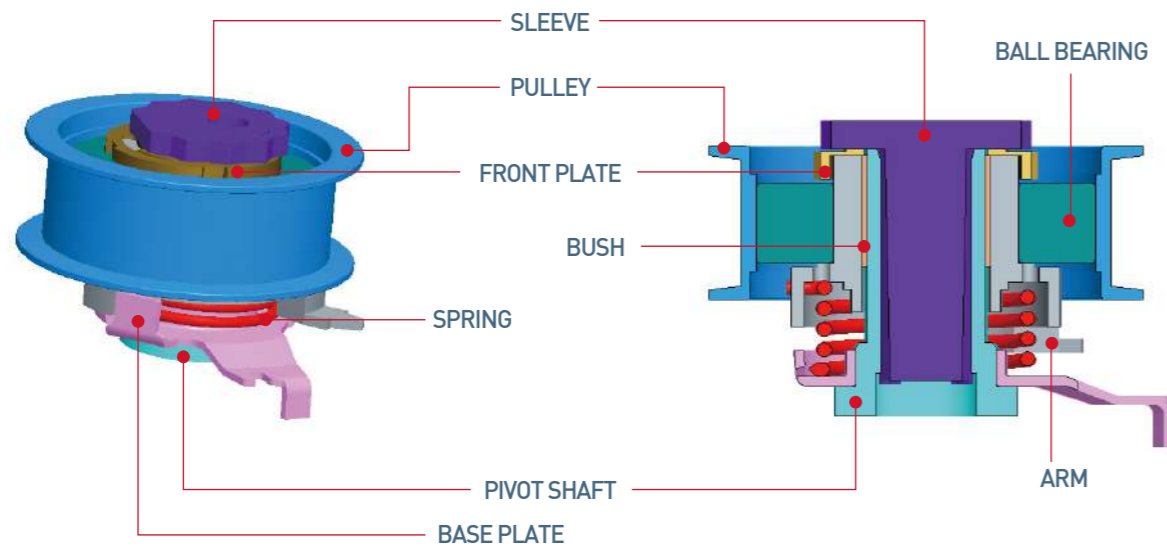

GMB
Your success is our Future.

Definition of Tensioner & Idler Bearing (TIB)

- Special terms of parts(TIB) used in Engine for belt drive of engine

• Attention : This is not limited to Tensioner & Idler of vehicles

Function

- System Function : Effective power transmission
- Tensioner Function : Regulating belt tension
- Minimizing belt slip & noise

02

TIB Structure & type

Product types for Tensioner & Idler

Idler

- Outer ring & Pulley Integrated
- Inner ring & shaft integrated

Tensioner

- Inner ring & shaft integrated
- Steel Pulley with bracket

Idler

- Inner ring & shaft integrated
- Steel Pulley

Tensioner

- Ball bearing type
- Steel Pulley & shaft with eccentric hole

Idle Pulley Assembly Product types

Flat Steel Pulley

Flat Plastic Pulley

Groove Steel Pulley

Groove Plastic Pulley

○ Tensioner Bearing

○ Timing Belt Drive Auto Tensioner

○ Accessory Belt Drive Auto Tensioner

○ Hydraulic Piston Assembly