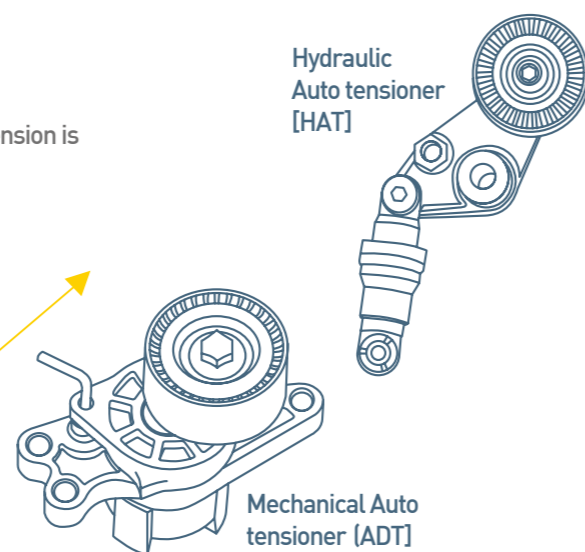

1. About Tensioner Bearing

- Tensioner bearing moves by belt along with its outer rim and it's located where the belt is slack but that has own characteristics by engine type (Should be implemented)

TIMING BELT SYSTEM

2. About Idler Bearing

- Idler bearing moves by belt along with its outer rim where the belt tension is tight and has special characteristics by engine (Not imperative)

Function

1. Add & Maintain the belt(Timing/Accessory) tension
2. Deliver the belt driving power originated from crank shaft
3. Protect belt skip(slip)
4. Compact layout of timing belt

01

What's TIB?

3. About Auto tensioner

Timing Belt Drive

Function

- System Function : Maintaining CAM timing
- Tensioner Function : Regulating belt tension
- Minimizing timing error

4. Accessory Belt Drive

- Idler bearing moves by belt along with it's outer rim where the belt tension is tight and has special characteristics by engine (Not imperative)

Function

- System Function : Effective power transmission
- Tensioner Function : Regulating belt tension
- Minimizing belt slip & noise

02

TIB Structure & type

Product types for Tensioner & Idler

Idler

- Outer ring & Pulley Integrated
- Inner ring & shaft integrated