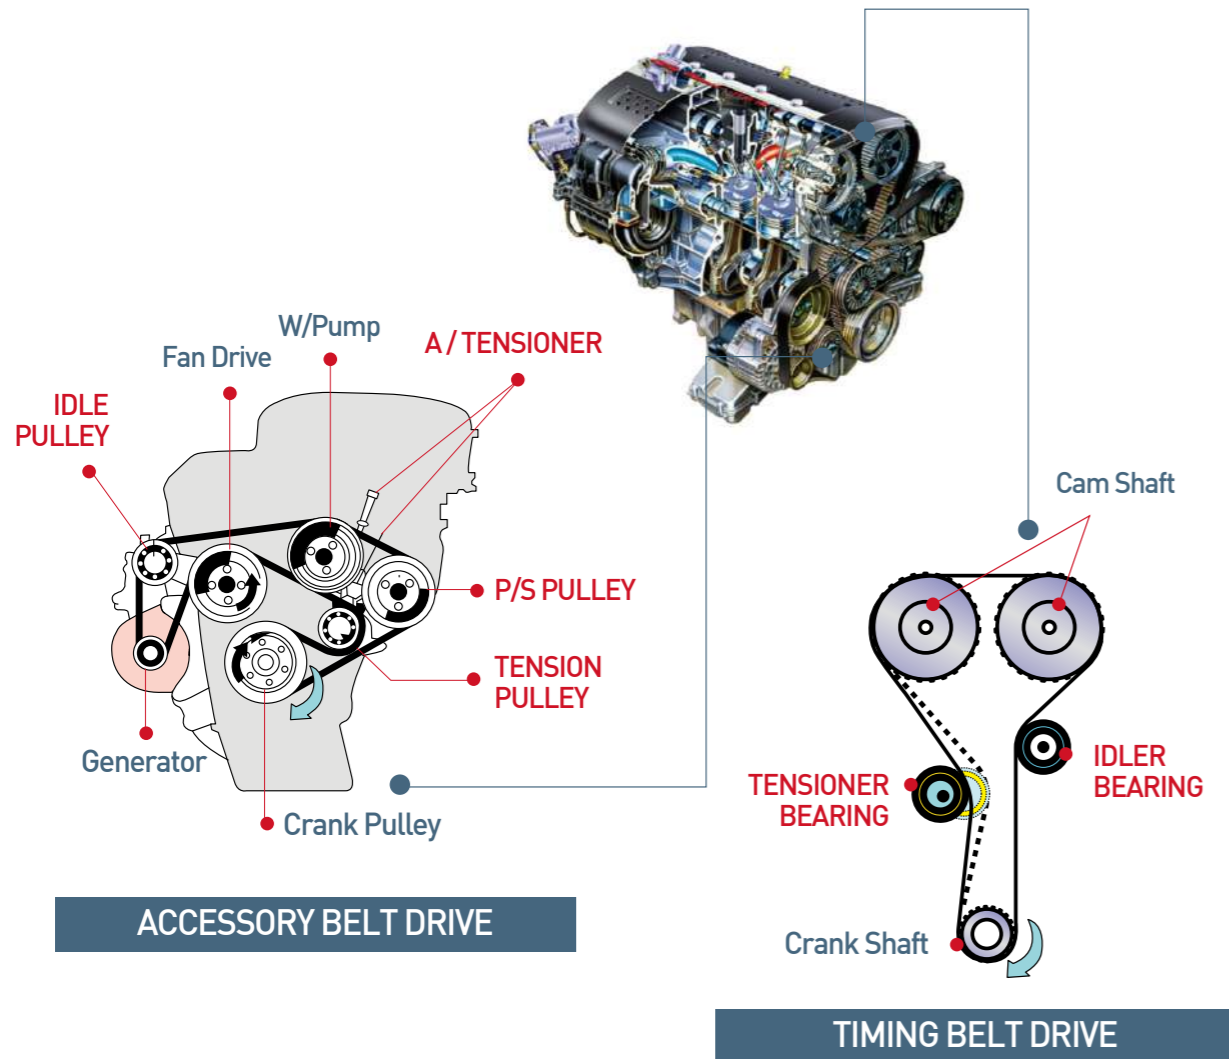

Tensioner & Idler Bearing

2017

GMB will continue to distribute our mark-engraved products to the world, as we also strive to improve innovative ideas and actions in answer to the needs of our various international customers.

GMB
Your success is our Future.

Definition of Tensioner & Idler Bearing (TIB)

- Special terms of parts(TIB) used in Engine for belt drive of engine

• Attention : This is not limited to Tensioner & Idler of vehicles

1. About Tensioner Bearing

- Tensioner bearing moves by belt along with its outer rim and it's located where the belt is slack but that has own characteristics by engine type (Should be implemented)

TIMING BELT SYSTEM

2. About Idler Bearing

- Idler bearing moves by belt along with its outer rim where the belt tension is tight and has special characteristics by engine (Not imperative)

Function

1. Add & Maintain the belt(Timing/Accessory) tension
2. Deliver the belt driving power originated from crank shaft
3. Protect belt skip(slip)
4. Compact layout of timing belt