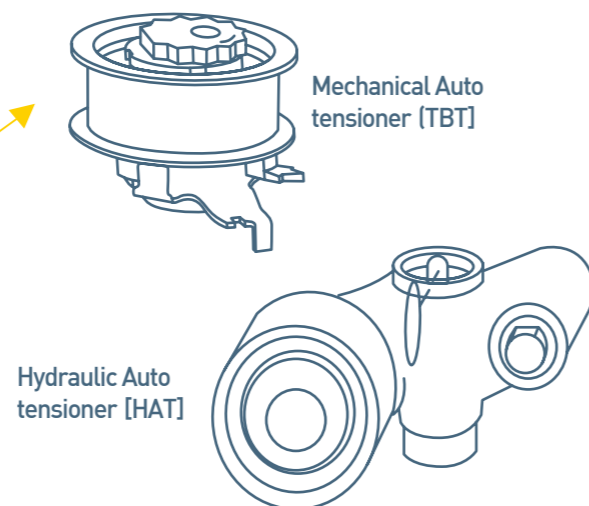

GMB
Your success is our Future.

Definition of Tensioner & Idler Bearing (TIB)

- Special terms of parts(TIB) used in Engine for belt drive of engine

• Attention : This is not limited to Tensioner & Idler of vehicles

Function

1. Add & Maintain the initial tension of belt (timing/accessory)
2. Deliver the driving power originated from crankshaft
3. Release the belt tension for replace or any services
4. To protect belt skip(slip)
5. Compact layout of timing belt

2. About Idler Bearing

- Idler bearing moves by belt along with its outer rim where the belt tension is tight and has special characteristics by engine (Not imperative)

Function

1. Add & Maintain the belt(Timing/Accessory) tension
2. Deliver the belt driving power originated from crank shaft
3. Protect belt skip(slip)
4. Compact layout of timing belt

01

What's TIB?

3. About Auto tensioner

Timing Belt Drive

Function

- System Function : Maintaining CAM timing
- Tensioner Function : Regulating belt tension
- Minimizing timing error

4. Accessory Belt Drive

- Idler bearing moves by belt along with it's outer rim where the belt tension is tight and has special characteristics by engine (Not imperative)