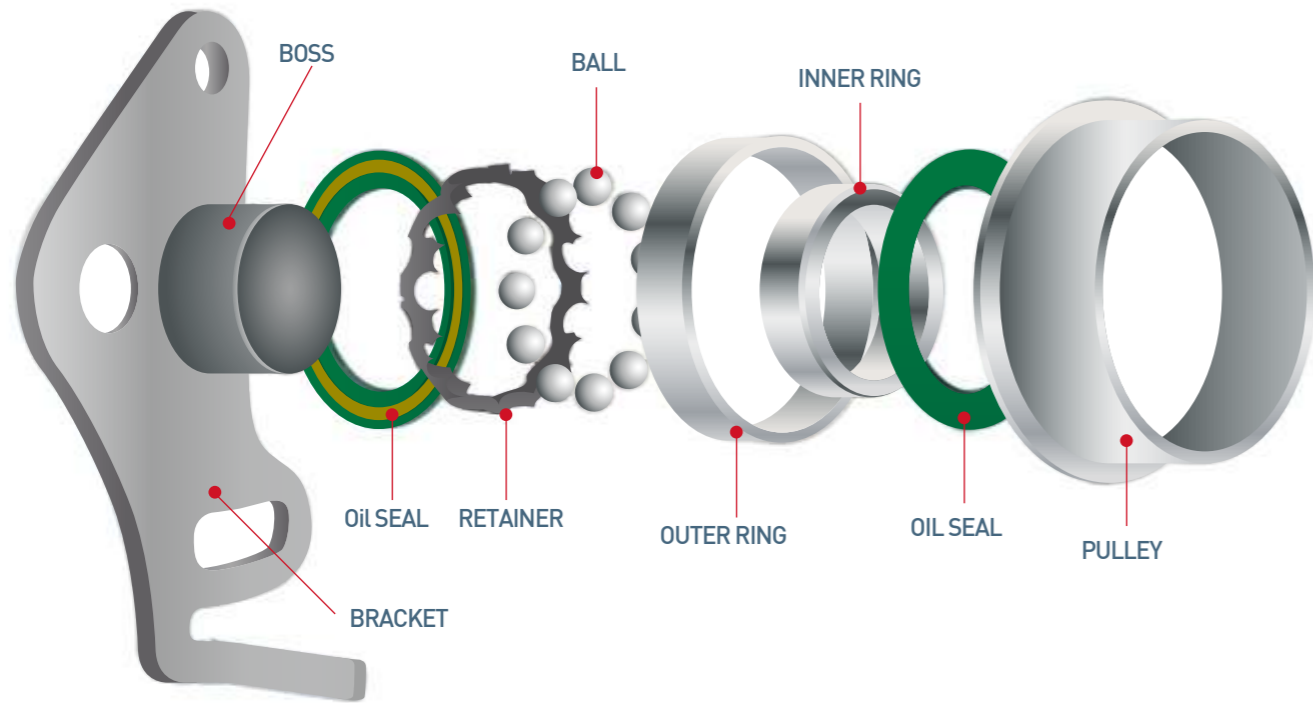

GMB
Your success is our Future.

Definition of Tensioner & Idler Bearing (TIB)

- Special terms of parts(TIB) used in Engine for belt drive of engine

• Attention : This is not limited to Tensioner & Idler of vehicles

2. About Idler Bearing

- Idler bearing moves by belt along with its outer rim where the belt tension is tight and has special characteristics by engine (Not imperative)

Function

1. Add & Maintain the belt(Timing/Accessory) tension
2. Deliver the belt driving power originated from crank shaft
3. Protect belt skip(slip)
4. Compact layout of timing belt

Tensioner

- Inner ring & shaft integrated
- Steel Pulley with bracket

Idler

- Inner ring & shaft integrated
- Steel Pulley

Tensioner

- Ball bearing type
- Steel Pulley & shaft with eccentric hole

Idle Pulley Assembly Product types

Flat Steel Pulley

Flat Plastic Pulley

Groove Steel Pulley

Groove Plastic Pulley

○ Tensioner Bearing

○ Timing Belt Drive Auto Tensioner

○ Accessory Belt Drive Auto Tensioner

○ Hydraulic Piston Assembly