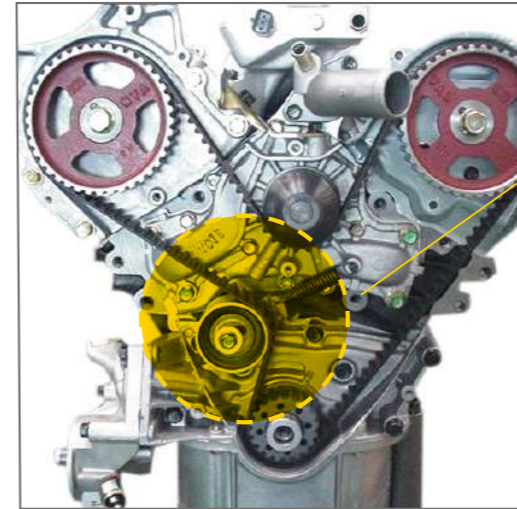

GMB
Your success is our Future.

Definition of Tensioner & Idler Bearing (TIB)

- Special terms of parts(TIB) used in Engine for belt drive of engine

• Attention : This is not limited to Tensioner & Idler of vehicles

1. About Tensioner Bearing

- Tensioner bearing moves by belt along with its outer rim and it's located where the belt is slack but that has own characteristics by engine type (Should be implemented)

TIMING BELT SYSTEM

2. About Idler Bearing

- Idler bearing moves by belt along with its outer rim where the belt tension is tight and has special characteristics by engine (Not imperative)

Function

1. Add & Maintain the belt(Timing/Accessory) tension
2. Deliver the belt driving power originated from crank shaft
3. Protect belt skip(slip)
4. Compact layout of timing belt

01

What's TIB?

3. About Auto tensioner

Timing Belt Drive

Function

- System Function : Maintaining CAM timing
- Tensioner Function : Regulating belt tension
- Minimizing timing error

4. Accessory Belt Drive

- Idler bearing moves by belt along with it's outer rim where the belt tension is tight and has special characteristics by engine (Not imperative)