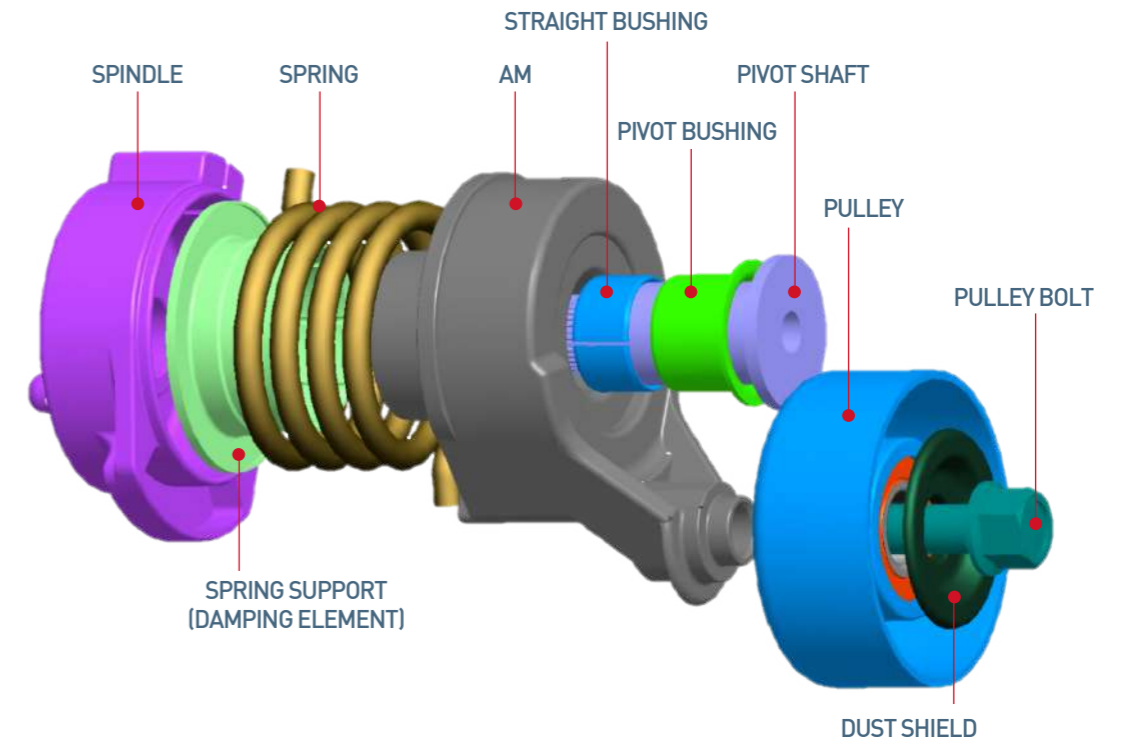

GMB
Your success is our Future.

Definition of Tensioner & Idler Bearing (TIB)

- Special terms of parts(TIB) used in Engine for belt drive of engine

• Attention : This is not limited to Tensioner & Idler of vehicles

2. About Idler Bearing

- Idler bearing moves by belt along with its outer rim where the belt tension is tight and has special characteristics by engine (Not imperative)

Function

1. Add & Maintain the belt(Timing/Accessory) tension
2. Deliver the belt driving power originated from crank shaft
3. Protect belt skip(slip)
4. Compact layout of timing belt

Tensioner

- Inner ring & shaft integrated
- Steel Pulley with bracket

Idler

- Inner ring & shaft integrated
- Steel Pulley

Tensioner

- Ball bearing type
- Steel Pulley & shaft with eccentric hole

Idle Pulley Assembly Product types

Flat Steel Pulley

Flat Plastic Pulley

Groove Steel Pulley

Groove Plastic Pulley

○ Tensioner Bearing

○ Timing Belt Drive Auto Tensioner

○ Accessory Belt Drive Auto Tensioner

○ Hydraulic Piston Assembly