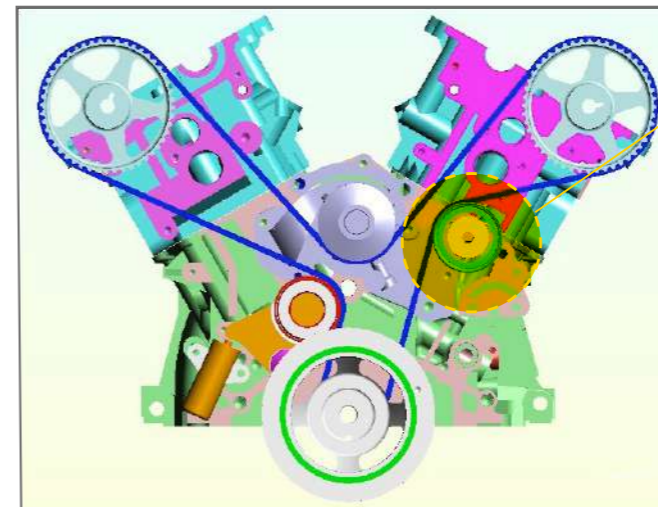

GMB
Your success is our Future.

Definition of Tensioner & Idler Bearing (TIB)

- Special terms of parts(TIB) used in Engine for belt drive of engine

• Attention : This is not limited to Tensioner & Idler of vehicles

1. About Tensioner Bearing

- Tensioner bearing moves by belt along with its outer rim and it's located where the belt is slack but that has own characteristics by engine type (Should be implemented)

TIMING BELT SYSTEM

2. About Idler Bearing

- Idler bearing moves by belt along with its outer rim where the belt tension is tight and has special characteristics by engine (Not imperative)

Function

1. Add & Maintain the belt(Timing/Accessory) tension
2. Deliver the belt driving power originated from crank shaft
3. Protect belt skip(slip)
4. Compact layout of timing belt

01

What's TIB?

3. About Auto tensioner

Timing Belt Drive

Function

- System Function : Maintaining CAM timing
- Tensioner Function : Regulating belt tension
- Minimizing timing error

4. Accessory Belt Drive

- Idler bearing moves by belt along with it's outer rim where the belt tension is tight and has special characteristics by engine (Not imperative)