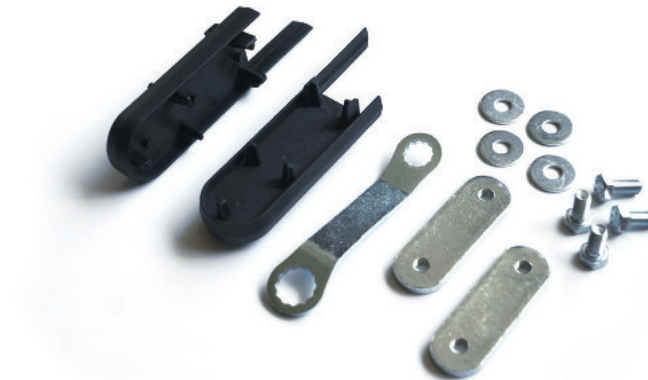

BALANCING SUPPORT KIT

Thanks to the rotating action of our new Balancing Support, can be put in position also on slightly round roof.

The Balancing Support can be mounted exclusively with **Pacific** and **Atlantic** roofbars.

Cod	EAN
69.013	8010682046687

SIDE PROFILE'S CONNECTION KIT

Mandatory accessory to connect different side profiles on commercial vehicle's roof. Adapt for all **Atlantic** range.

Cod	EAN
69.005	8010682042153