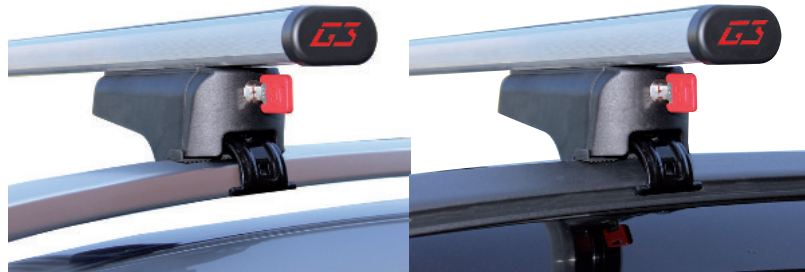

Universal roof bars for all rails type

> AL MATERIAL

AL MATERIAL