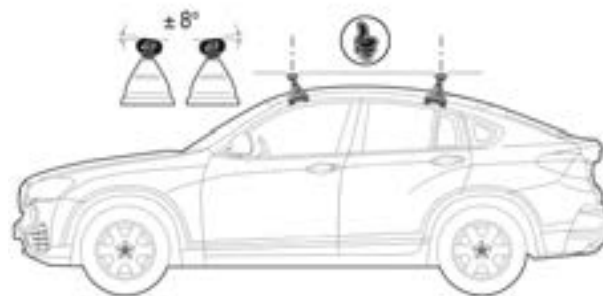

 ASSEMBLY TIME

Cod	EAN
69.001	8010682040449

BALANCING SUPPORT KIT

Thanks to the rotating action of our new Balancing Support, can be put in position also on slightly round roof.

The Balancing Support can be mounted exclusively with **Pacific** and **Atlantic** roofbars.