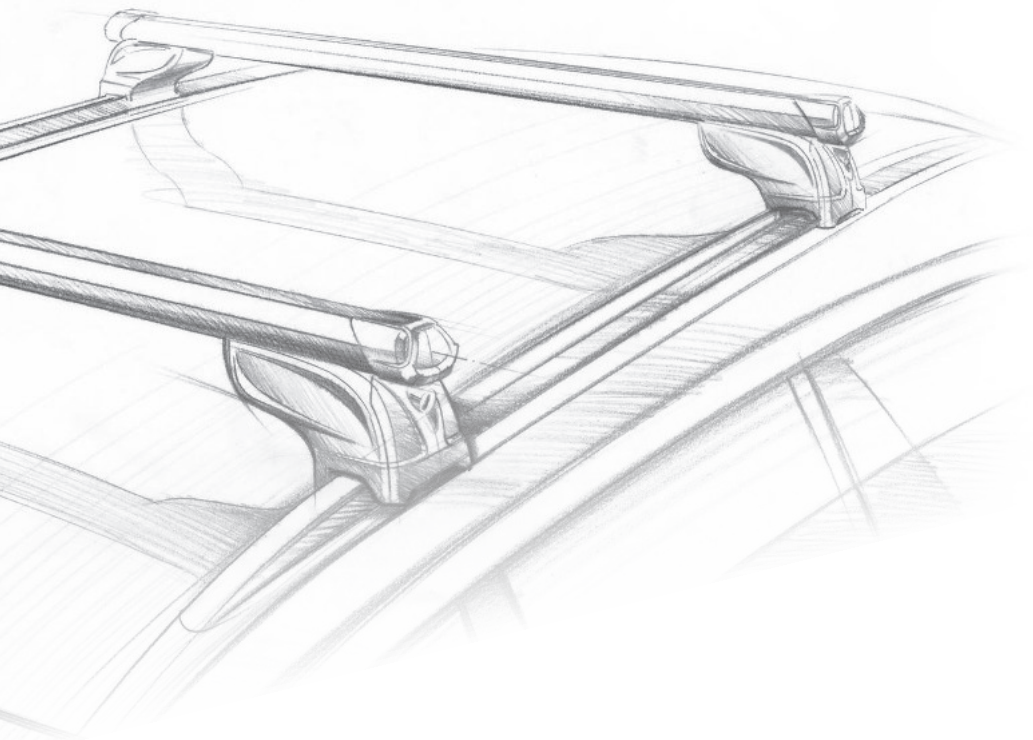

Roof bars

Roof bars

Roof bars

EASY-SYSTEM

Efficient rapid assembly time (not more than 5 min.) achieved thanks to a pre-assembly work and the G3 attention to details.

EASYFIX

Easy and fast assembling of the product without the use of any additional tool.

Roof bars for cars

	> <i>pacific.basic</i> Specific Roof bars		
	> <i>open.basic</i> Open rails roof bars		
	> <i>clop</i> Closed rails roof bars		

EACH ROOF HAS GOT ITS OWN ROOF BAR

G3 range of bars for cars is composed by three different product lines: Pacific, Open and Clop, every one satisfies specific roof features in order to meet every type of fixation. The G3's main purpose is to offer roof bars that may fit all the cars available on the market, always thinking about the best quality and easiest way to mount them. By matching Pacific and Open ranges with a basic edition, G3 is meeting the need of the most demanding customers that are looking for safety to the best value for money.