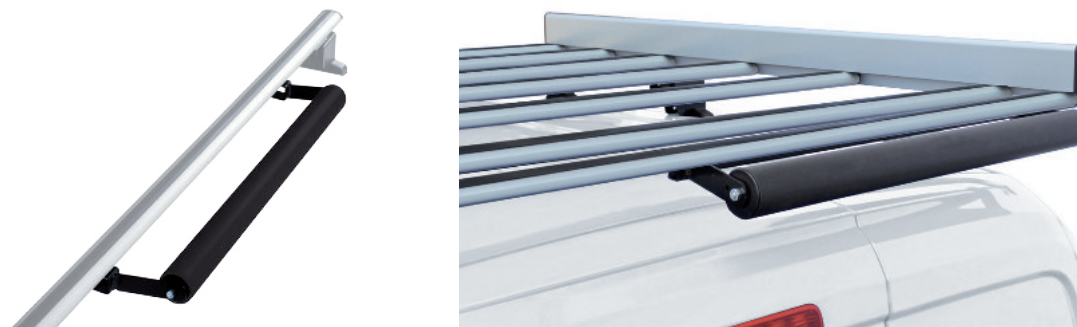

ROLLER

A great help for those who work. Accessory that simplify the load on commercial vehicle's roof. Perfect for stairs and flues.

Adapt for all **Atlantic** range.

> **100 Kg**
MAX LOAD

ASSEMBLY TIME

Cod	EAN
69.010	8010682041040