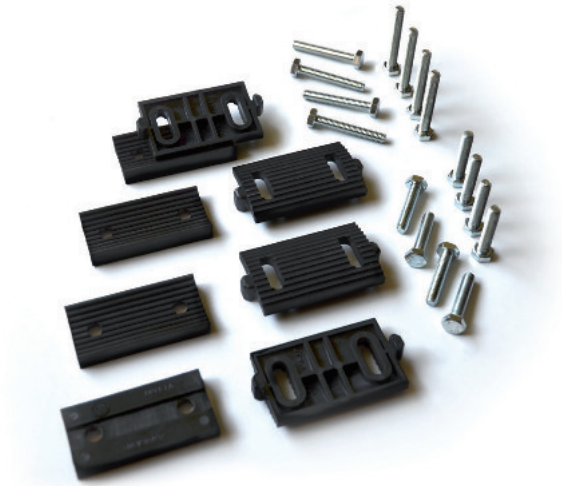

2 LOAD STOP + FIXING KIT

Accessory that allows a strong fastening and secure point for loads on commercial vehicle's. Adapt for all aluminium **Atlantic** range.

> **100 Kg**
MAX LOAD

ASSEMBLY TIME

Cod	EAN
69.001	8010682040449

BALANCING SUPPORT KIT

Thanks to the rotating action of our new Balancing Support, can be put in position also on slightly round roof.

The Balancing Support can be mounted exclusively with **Pacific** and **Atlantic** roofbars.