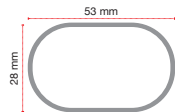

MATERIAL
Steel: steel flue extruded in plastic material.