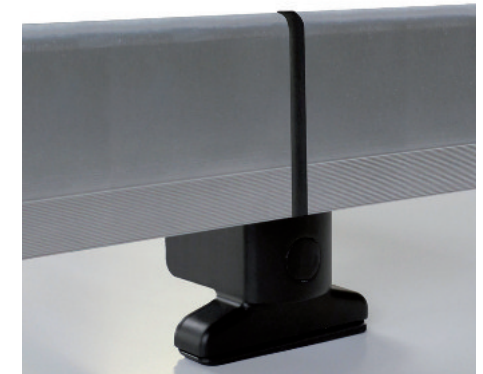

Cod	EAN
69.005	8010682042153