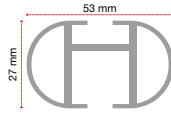

AL
MATERIAL

MATERIAL
Aluminium: extruded aluminium profile.

50 Kg
MAX LOAD

MAX LOADING CAPACITY
Maximum load indication that the roof bars can support.

ACC
MATERIAL