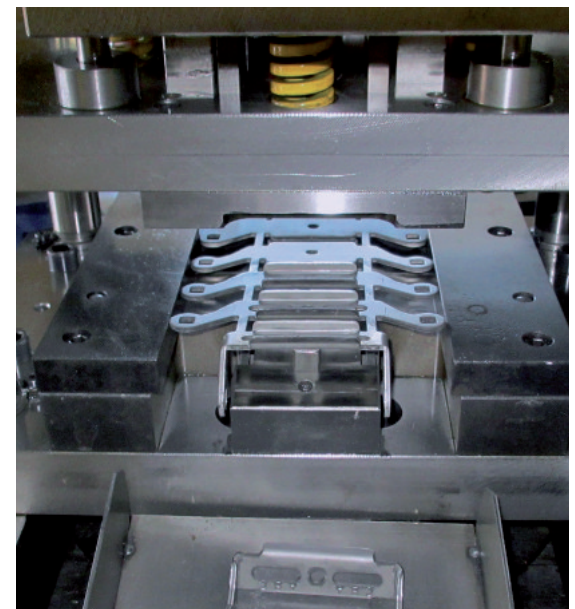

CityCrash

Cod	EAN
K9.041	8010682039504

Roof bars for vans

PROFESSIONAL ROOF RACK SYSTEM

The professional roof rack system of the **Atlantic** range is conceived for industrial vehicles that have to carry bulky equipment. The **Atlantic** system could be integrated with different optionals like: a side bars device that allows more stability of the loading (**Atlantic.pro** system) or a transverse bars system which permits to complete the fitting of the basket load of the van (**Atlantic.prowork** system).