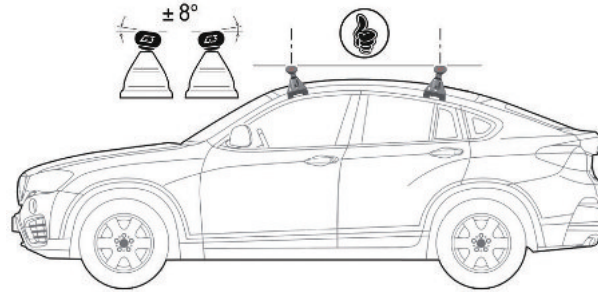

BALANCING SUPPORT KIT

Thanks to the rotating action of our new Balancing Support, can be put in position also on slightly round roof.

The Balancing Support can be mounted exclusively with **Pacific** and **Atlantic** roofbars.