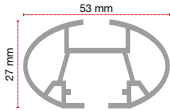

MATERIAL
AL = Extruded aluminium profile.