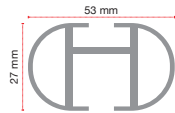

MATERIAL
Aluminium: extruded aluminium profile.