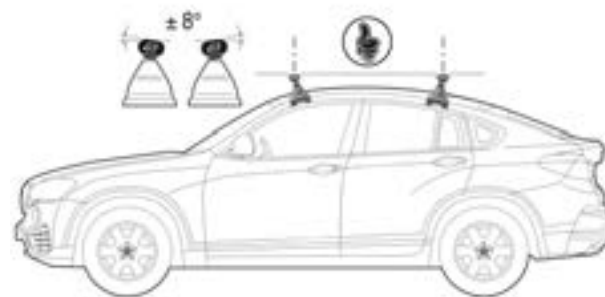

EASYFIX

LOCK KIT

ASSEMBLY TIME

Cod	EAN
69.011	8010682041835

BALANCING SUPPORT KIT

Thanks to the rotating action of our new Balancing Support, can be put in position also on slightly round roof.
The Balancing Support can be mounted exclusively with **Pacific** and **Atlantic** roofbars.