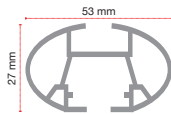

AL
MATERIAL

MATERIAL
AL = Extruded aluminium profile.

1
PCS

PCS
Number of pieces in each pack.

ACC
MATERIAL