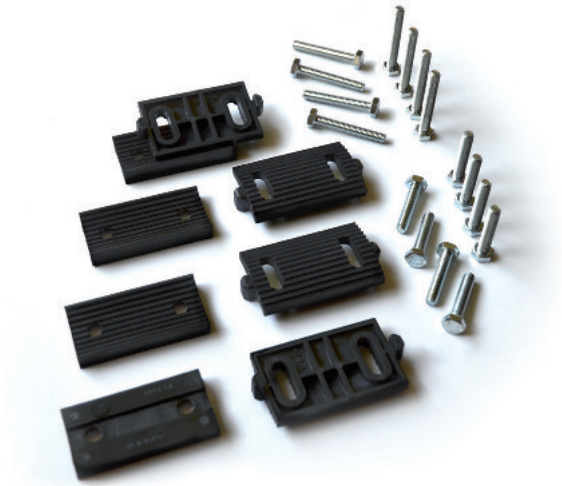

Open rails roof bars

> *open.basic*

> **AL** 
MATERIAL

> **ACC** 
MATERIAL

> **AL** 
MATERIAL

ACC 
MATERIAL

FOR EVERY OPEN RAILING ROOF

The G3 **Open** railing roof bars have been developed with the same great attention in design and technical features as all the other products. The purpose is to provide a product suitable for all types of open railing cars: easy to fit for immediate use. Unlike many other products that are on the market, the **Open** bars are sold already assembled, just fix them on top of the car with a simple manual device, without any tool. The G3 roof bars are fixed on the roof of the car by 4 mounting-feet that have to be closed by an antiheft-key to guarantee the security of your box. The **Open.basic** bars are available in 3 different lengths: 100 cm, 127 cm and 145 cm; whereas the basic Open bars are 122 cm long, made of steel and with a plastic sheath. All of this, to fit the widest number of car with efficiency and elegance.

> Bars accessories for cars

PROFESSIONAL BAG

This accessory bag helps you to take care about your roof bars when you get it off. Keeps the tidiness, maintains perfectly the product, avoid to lose any spare part. Available for all roof bar ranges **Pacific, Open, Open basic, Clop.**

Cod	EAN
69.900	8010682043136

ANTITHEFT KIT

Set composed by 4 locks and 2 keys. Only one combination. It can help as a spare part or improves the safety of products which do not have a device like this.

Cod	EAN
69.011	8010682041835

pacific *pacific.basic* *open* *open.basic* *clap*

BALANCING SUPPORT KIT

Thanks to the rotating action of our new Balancing Support, can be put in position also on slightly round roof.

The Balancing Support can be mounted exclusively with **Pacific** and **Atlantic** roofbars.