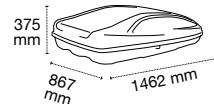

R4
COLOR

PS
MATERIAL

UV

EASYFIX

CityCrash

all-time 320

CODE	EAN CODE	MAX LOAD	NET WEIGHT	GROSS WEIGHT	CAPACITY	OPENING	LOCK	FIXING STRAPS	SPRING JACK	PACK VOLUME
22.300	8010682037906	50 Kg	7,5 Kg	10 Kg	240 lt	right side	1 push button Cod. K3.003	yes Cod. K9.032	front Cod. K3.011 rear Cod. K3.010	0,366 m ³
22.304	8010682037913	75 Kg	11 Kg	14,5 Kg	330 lt	right side	1 centralized Cod. K3.013	yes Cod. K9.032	front Cod. K3.011 rear Cod. K3.010	0,498 m ³
22.305	8010682037920	75 Kg	13 Kg	16,5 Kg	390 lt	right side	1 centralized Cod. K3.013	yes Cod. K9.038	front Cod. K3.011 rear Cod. K3.010	0,541 m ³