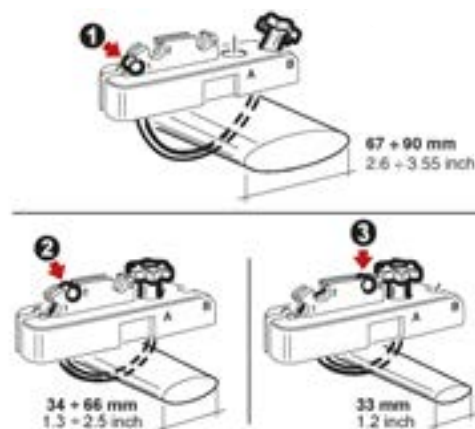

ASSEMBLY TIME

Cod	EAN	Pcs
K9.038	8010682033373	3

> Roof boxes - spare parts

FIXING KIT ELEGANCE

Universal, suitable for all types of roof bars width up to 90 mm.

CityCrash

Cod	EAN
K9.042	8010682039504

EXTERNAL FIXING KIT