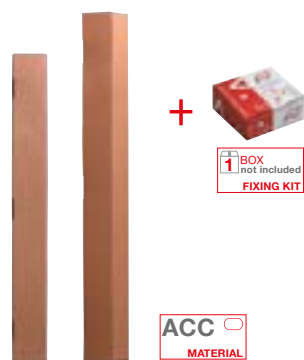

Application list: see table page 64