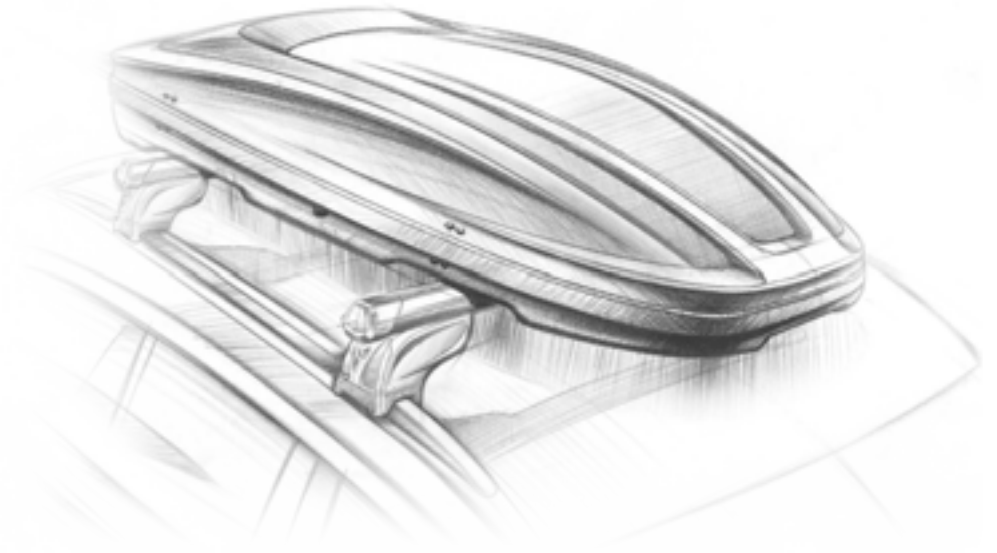

V

Roof boxes

DUAL-SIDE OPENING SYSTEM

The dual-side opening system allows customer to open the roof box from both sides: in this way the mounting process gets easier as well as loading and unloading operations.

G3 engineers have created this dual-side opening system in order to improve **G3** roof box range performances. An only key is required to open the box by each side: in this way a better and easier access to the roof box can be achieved. This solution makes the box more comfortable and practical in every condition. Furthermore the dual-sided opening represent a essential solution for all the countries with left-lane driving way and, at the same time, it provides the opportunity to match the roof box with other accessories on the roof bar. At the beginning this innovation will be applied only on the high-level **G3** roof boxes, enriching in this way a range of products offering good-looking finishes, central locking and city crash test certification.

Once again, **G3** roof boxes try to fulfill the growing market demand, increasing the versatility and improving the access to the loaded luggage without losing sight on their practicality and elegance.