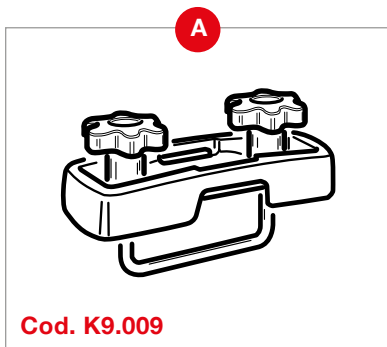

- A: Fixing kit
- B: Spring jacks
- C: Push-button lock
- D: Centralized lock