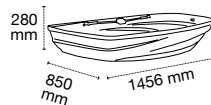

CODE	EAN CODE	MAX LOAD	NET WEIGHT	GROSS WEIGHT	CAPACITY	OPENING	LOCK	FIXING STRAPS	SPRING JACK	PACK VOLUME
22.604	8010682050462	75 Kg	10.4 Kg	13.9 Kg	360 lt	Dual Side V 	2 centralized Cod. K3.013	yes Cod. K9.032	front Cod. K3.014 rear Cod. K3.014	0,566 m³
22.654	8010682050479	75 Kg	10.4 Kg	13.9 Kg	360 lt	Dual Side V 	2 centralized Cod. K3.013	yes Cod. K9.032	front Cod. K3.014 rear Cod. K3.014	0,363 m³

bicube 400+ disassembled