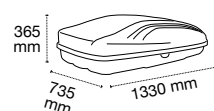

R4
COLOR

PS
MATERIAL

UV

EASYFIX

CityCrash