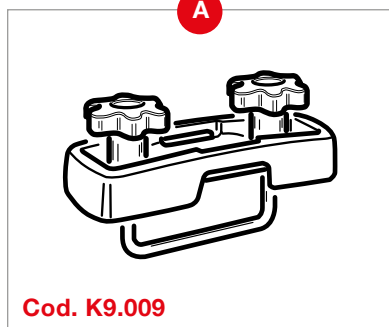

A

Cod. K9.009

B