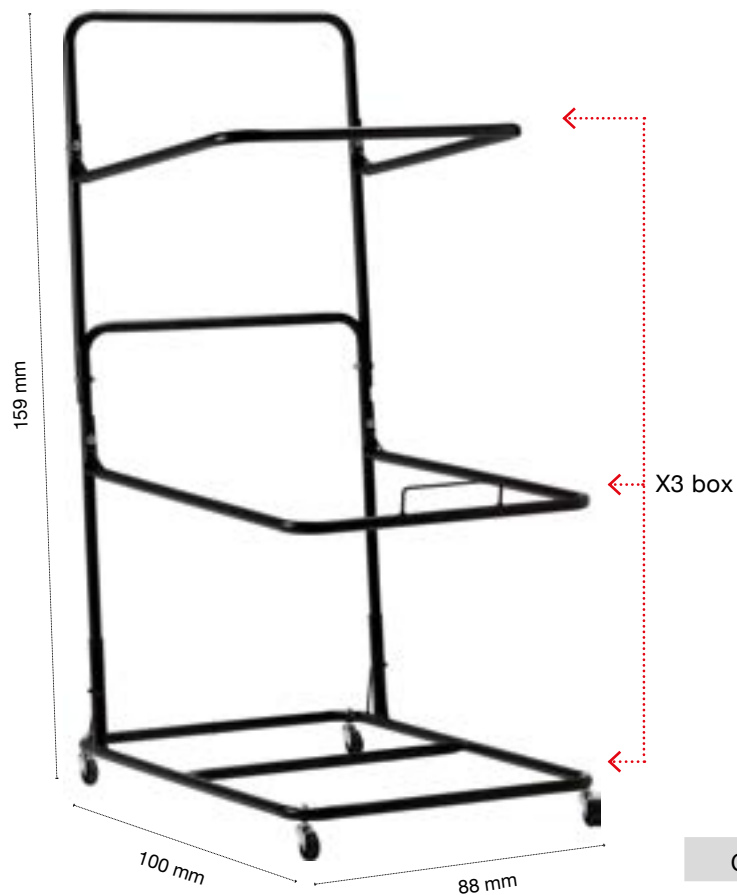

PLASTIC SPRING JACK

With easy and rapid release mechanism.

	Cod	EAN
A	K3.014.01	8010682039788
B	K3.015.01	8010682045505

> Roof boxes - spare parts

BOX DISPLAY RACK

L = 88
P = 100
H = 159

Cod	EAN
22.999.01	8010682049152