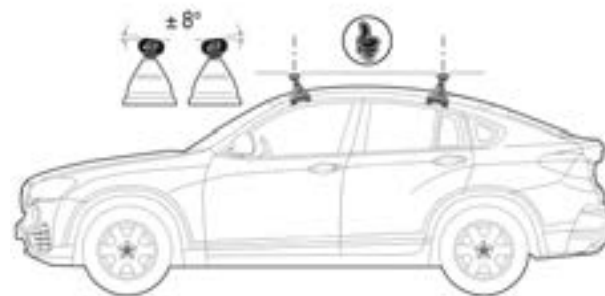

BALANCING SUPPORT KIT

Thanks to the rotating action of our new Balancing Support, can be put in position also on slightly round roof.
The Balancing Support can be mounted exclusively with **Pacific** and **Atlantic** roofbars.