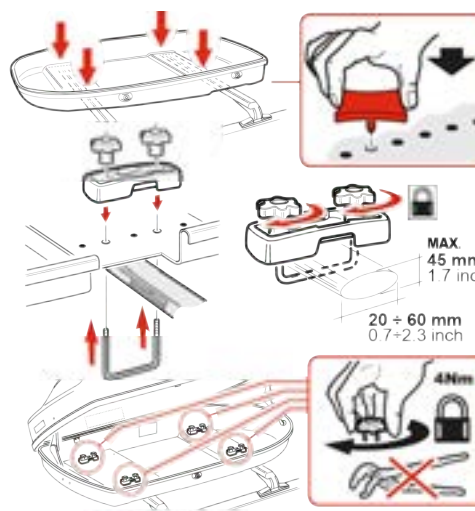

EXTERNAL FIXING KIT

For bars width up to 60 mm.

CityCrash

Cod	EAN
K9.009	8010682025781