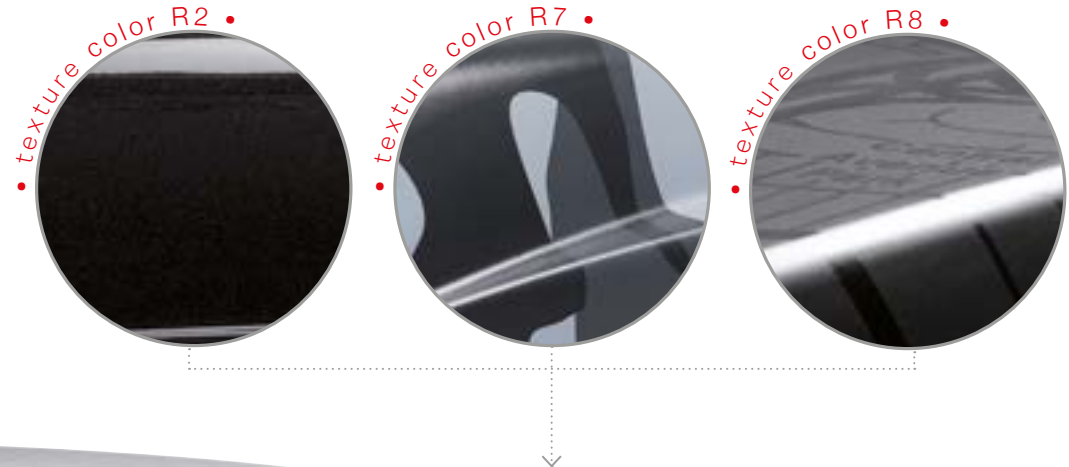

Roof boxes

> *helios*

Guarantee
5
years

- A: Fixing kit
- B: Spring jacks
- C: Push-button lock
- D: Centralized lock

R2
COLOR
R7
COLOR
R8
COLOR
PS
MATERIAL
UV
 EASYFIX

ONLY FOR 22.294 ONLY FOR 22.295

	CODE	EAN CODE	MAX LOAD	NET WEIGHT	GROSS WEIGHT	CAPACITY	OPENING	LOCK	FIXING STRAPS	SPRING JACK	PACK VOLUME
  <p><i>helios 320</i></p>	22.290	8010682035698	50 Kg	7,5 Kg	10,5 Kg	240 lt	right side	1 push button Cod. K3.003	yes Cod. K9.032	front Cod. K3.015 rear Cod. K3.014	0,366 m ³
  <p><i>helios 400</i></p>	22.294	8010682035704	75 Kg	10 Kg	13,5 Kg	330 lt	Dual Side V 	2 centralized Cod. K3.013	yes Cod. K9.032	front Cod. K3.015 rear Cod. K3.014	0,498 m ³
  <p><i>helios 400 camou</i></p>	22.294 camou	8010682042290	75 Kg	10 Kg	13,5 Kg	330 lt	Dual Side V 	2 centralized Cod. K3.013	yes Cod. K9.032	front Cod. K3.015 rear Cod. K3.014	0,498 m ³
  <p><i>helios 480</i></p>	22.295	8010682035711	75 Kg	13 Kg	16,5 Kg	390 lt	Dual Side V 	2 centralized Cod. K3.013	yes Cod. K9.038	front Cod. K3.015 rear Cod. K3.014	0,543 m ³
  <p><i>helios 480 road</i></p>	22.295 road	8010682046731	75 Kg	13 Kg	16,5 Kg	390 lt	Dual Side V 	2 centralized Cod. K3.013	yes Cod. K9.038	front Cod. K3.015 rear Cod. K3.014	0,543 m ³