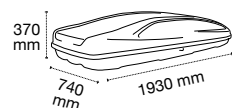

all-time 480