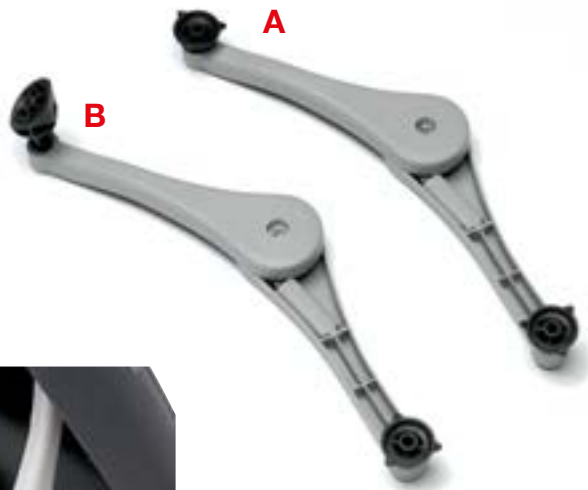

ASSEMBLY TIME

Cod	EAN	Pcs
K9.038	8010682033373	3

> Roof boxes - spare parts

FIXING KIT ELEGANCE

Universal, suitable for all types of roof bars width up to 90 mm.

CityCrash

Cod	EAN
K9.042	8010682039504

EXTERNAL FIXING KIT

For bars width up to 60 mm.

CityCrash

Cod	EAN
K9.009	8010682025781

> Roof boxes - spare parts

PLASTIC SPRING JACK

Front plastic spring jack. For the Models spark.eco-all time-krono-hydra-sirio-cargo.

	Cod	EAN
A	K3.010	8010682026337
B	K3.011	8010682026344