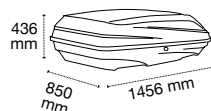

R10
COLOR

PS
MATERIAL

UV
PROTECTED

EASYFIX

CityCrash

bicube 400+