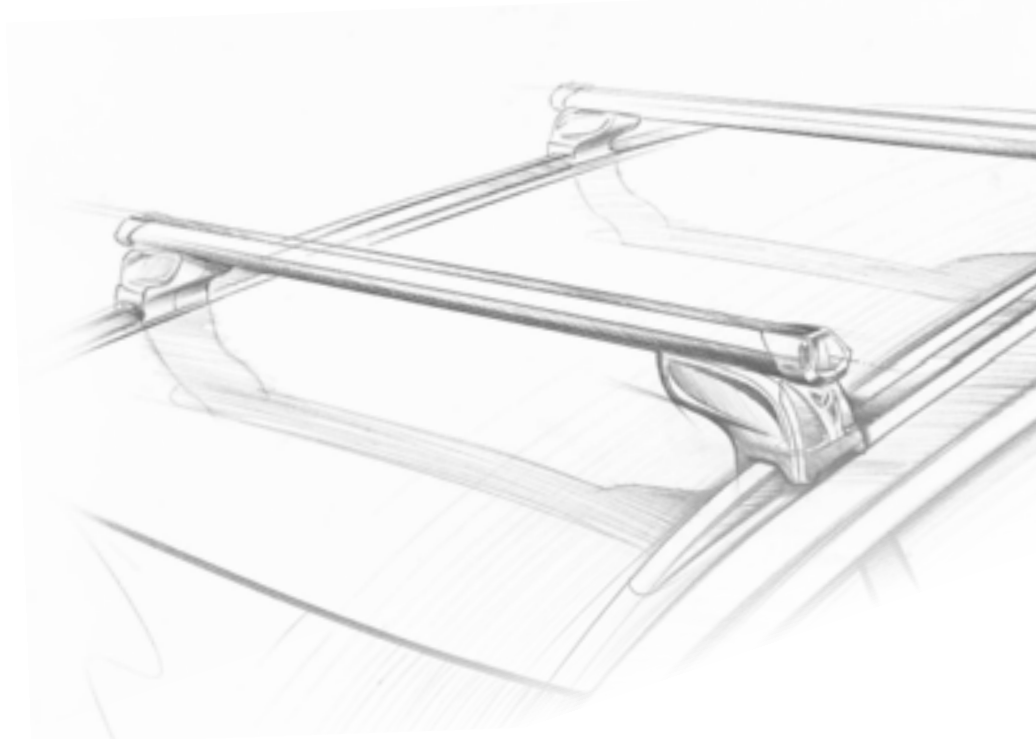

Roof bars

WARRANTY

G3 guarantees that every new product is made in our factory in Italy, in order to underline the quality of the product and the attention that the company has toward the customers.

EASY-SYSTEM

Efficient rapid assembly time (not more than 5 min.) achieved thanks to a pre-assembly work and the G3 attention to details.