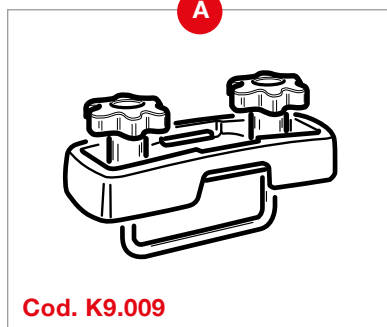

Cod. K9.009

B