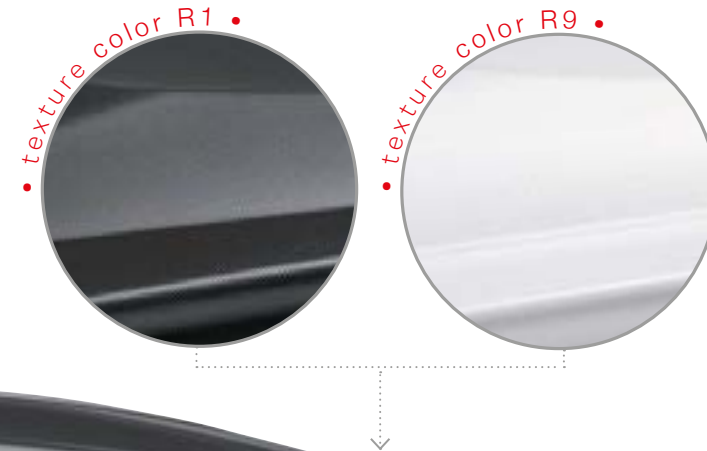

Roof boxes

> *spark*

Guarantee
5
years