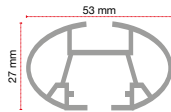

MATERIAL
AL = Extruded aluminium profile.