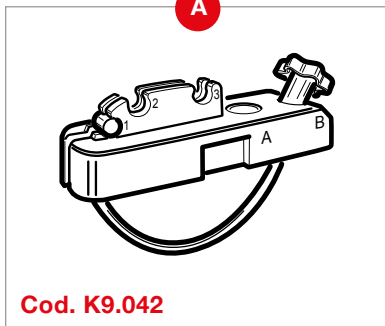

Cod. K9.042

B