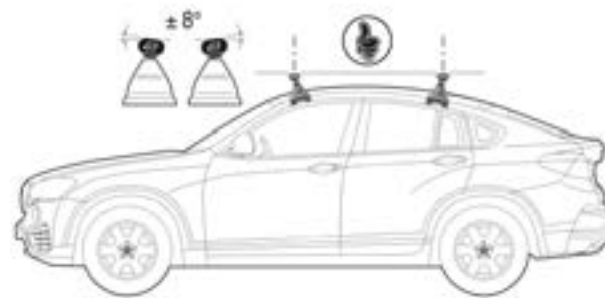

BALANCING SUPPORT KIT

Thanks to the rotating action of our new Balancing Support, can be put in position also on slightly round roof.

The Balancing Support can be mounted exclusively with **Pacific** and **Atlantic** roofbars.