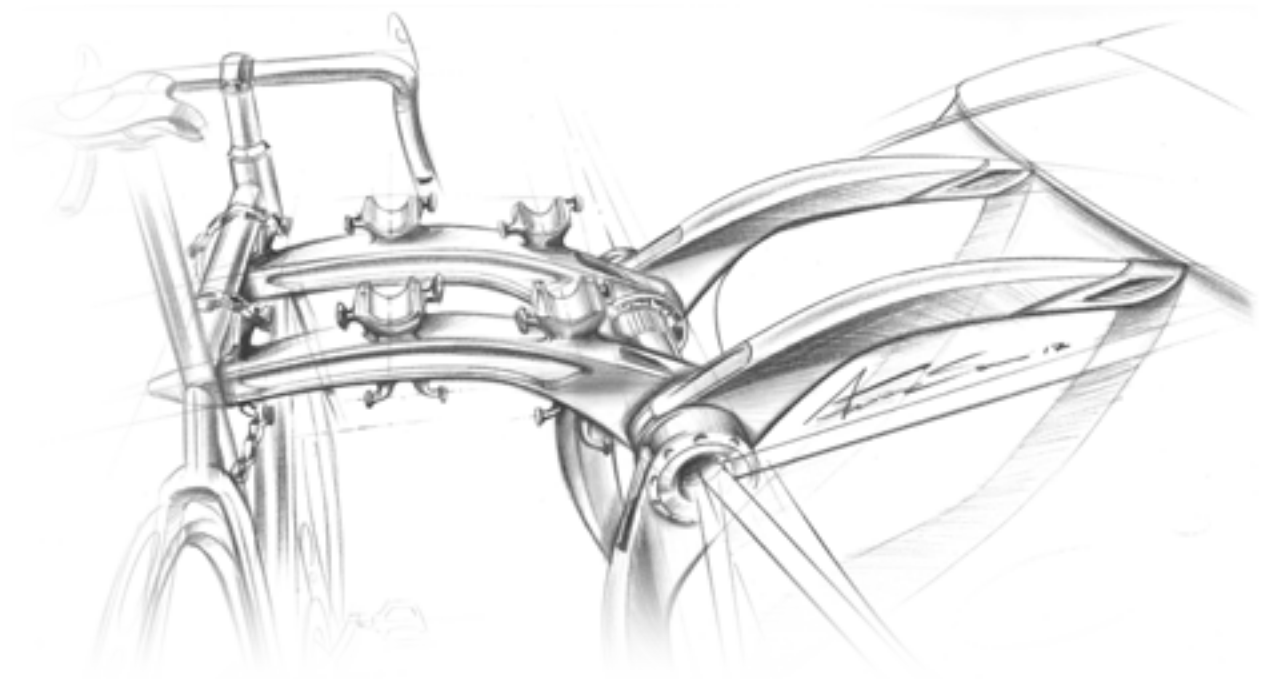

Bike carriers

Bike carriers

V

Bike carriers

BIKE RACK SYSTEMS

The new **G3** bike rack line is composed by two innovative elements: the bike rack for trunk door **Frame** and **Frame.basic**. Thanks to these new products **G3** has widened its transport and outdoor range of products, stepping the bike carriers world. Even through this new adventure, **G3** brought its characteristics which makes it different from the others: passion, design and simplicity.