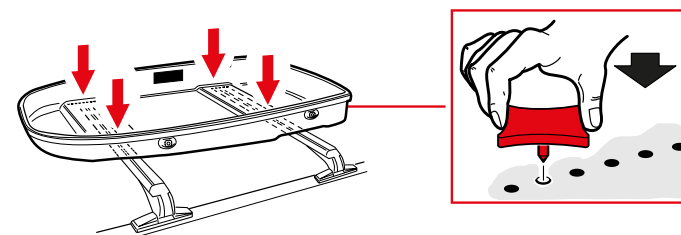

G3 engineers have created this dual-side opening system in order to improve **G3** roof box range performances. An only key is required to open the box by each side: in this way a better and easier access to the roof box can be achieved. This solution makes the box more comfortable and practical in every condition. Furthermore the dual-sided opening represent a essential solution for all the countries with left-lane driving way and, at the same time, it provides the opportunity to match the roof box with other accessories on the roof bar. At the beginning this innovation will be applied only on the high-level **G3** roof boxes, enriching in this way a range of products offering good-looking finishes, central locking and city crash test certification.

Once again, **G3** roof boxes try to fulfill the growing market demand, increasing the versatility and improving the access to the loaded luggage without losing sight on their practicality and elegance.

Dual Side

PRE -DRILLED HOLES

Thanks to the innovative skills of our technicians it's been possible to create the practical system of pre-drilled holes which distinguishes the **G3** roof boxes. It is possible to fix the roof box with the practical Hole Maker Tool, a new tool developed by our company and made available to each customer in order to simplify the fixing process. Simply and quickly, the customer is not required to manage dangerous tools to fix the box which might be risky. The result is excellent, absolutely better than any other competitor can provide on the market: the system of pre-perforation improves the precision of mounting and contributes to increase the quality of **G3** boxes.