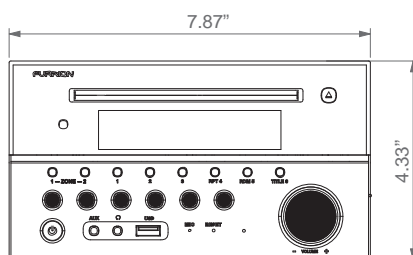

DV3300

Entertainment System

Specifications

Din Type	1 (Main Chassis)
Front Panel Type	Fixed
Support Disc Format	CD & DVD
Support Media Format	MP3/WMA/MP4
Tuner Type	AM & FM
Number of Preset Station	30
RDS	•
USB	√
Card Reader	•
Memory Card Support	•
AUX-IN	√
AUX-IN Video Support	√
Bluetooth	4.0
NFC	√
GPS	•
Number of RCA (Audio LR) Input at Rear Panel	1
Number of RCA (Audio LR) Output at Rear Panel	2
Number of Video Input at Rear Panel	•
Number of Video Output at Rear Panel	2
Number of Subwoofer Output at Rear Panel	1
Number of HDMI Output at Rear Panel	1
Number of Optical Audio Input at Rear Panel	•
Number of Coaxial Audio Input at Rear Panel	•
Number of Camera Input at Rear Panel	•
IR Control Jack	1

Number Zone Audio Output	2
Display Type	LCD
Display Size (inch)	4"
Power Output (Watt)	4 x 40Watt (MAX)
Power Connector Type	Built-in ISO (include IR Remote Sensor Jack)
Key Illumination Color	White
Rotary Volume Control	√
Remote Control Included	Remote Control with Batteries

Product Packaging Information

Packaging type	Color Gift Box
Quantity per level 1 (pcs)	1
Individual Packaging Dimensions	9.96" x 9.96" x 5.67"
Individual Packaging Gross Weight (lb)	4
Individual Packaging Net Weight (lb)	3.6

Master Carton

Packaging type	Master Carton Box
Quantity per box	4
Master Carton Dimensions	20.63" x 10.43" x 12.05"
Master Carton Gross Weight (lb)	18.5
Master Carton Net Weight (lb)	15

* Note: "√"=Equipped "•" = Not available