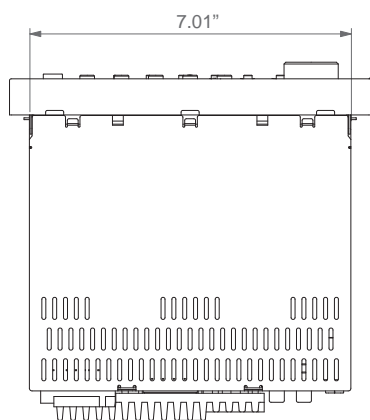

DV3300

Entertainment System

Specifications

Din Type	1 (Main Chassis)
Front Panel Type	Fixed
Support Disc Format	CD & DVD
Support Media Format	MP3/WMA/MP4
Tuner Type	AM & FM
Number of Preset Station	30
RDS	•
USB	√
Card Reader	•
Memory Card Support	•
AUX-IN	√
AUX-IN Video Support	√
Bluetooth	4.0
NFC	√
GPS	•
Number of RCA (Audio LR) Input at Rear Panel	1
Number of RCA (Audio LR) Output at Rear Panel	2
Number of Video Input at Rear Panel	•
Number of Video Output at Rear Panel	2
Number of Subwoofer Output at Rear Panel	1
Number of HDMI Output at Rear Panel	1
Number of Optical Audio Input at Rear Panel	•
Number of Coaxial Audio Input at Rear Panel	•
Number of Camera Input at Rear Panel	•
IR Control Jack	1

Number Zone Audio Output	2
Display Type	LCD
Display Size (inch)	4"
Power Output (Watt)	4 x 40Watt (MAX)
Power Connector Type	Built-in ISO (include IR Remote Sensor Jack)
Key Illumination Color	White
Rotary Volume Control	√
Remote Control Included	Remote Control with Batteries

Product Packaging Information

Packaging type	Color Gift Box
Quantity per level 1 (pcs)	1
Individual Packaging Dimensions	9.96" x 9.96" x 5.67"
Individual Packaging Gross Weight (lb)	4
Individual Packaging Net Weight (lb)	3.6

Master Carton

Packaging type	Master Carton Box
Quantity per box	4
Master Carton Dimensions	20.63" x 10.43" x 12.05"
Master Carton Gross Weight (lb)	18.5
Master Carton Net Weight (lb)	15

* Note: "√"=Equipped "•" = Not available