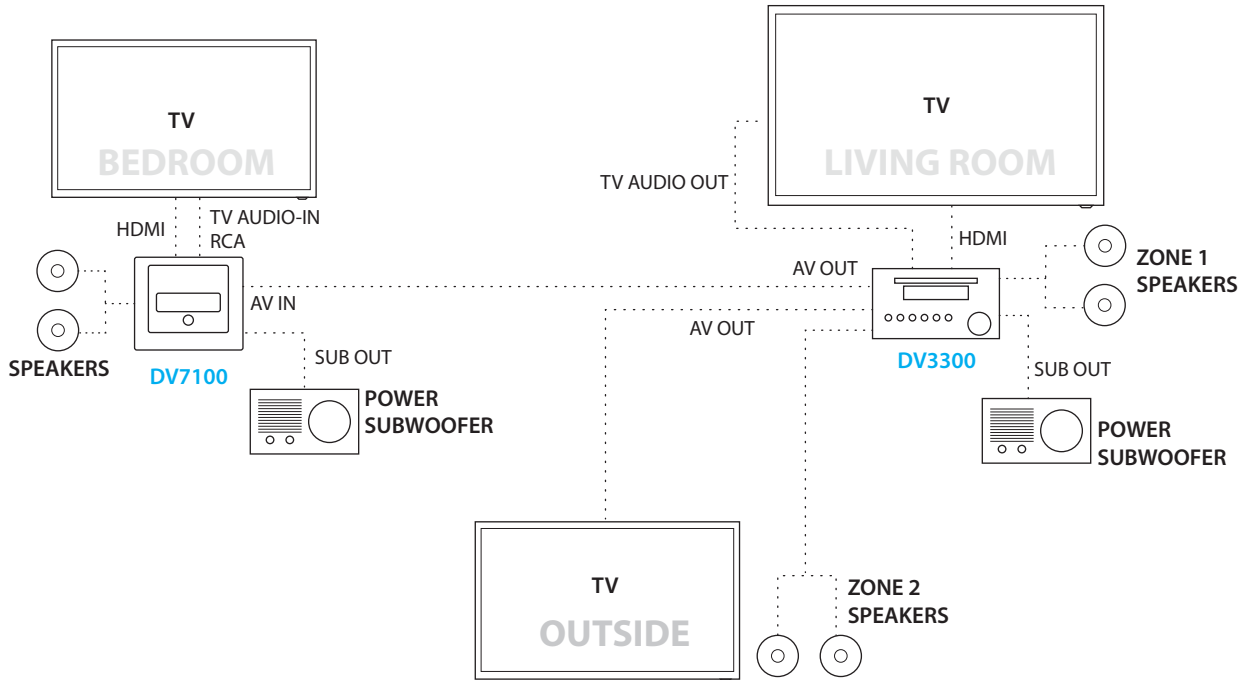

Number Zone Audio Output	2
Display Type	LCD
Display Size (inch)	4"
Power Output (Watt)	4 x 40Watt (MAX)
Power Connector Type	Built-in ISO (include IR Remote Sensor Jack)
Key Illumination Color	White
Rotary Volume Control	√
Remote Control Included	Remote Control with Batteries

3-Zone Wiring (3 TV's)

DV3300 & DV7100 Entertainment System

3-Zone Wiring (2 TV's)

DV3200 & DV7000/DV7100 Entertainment System