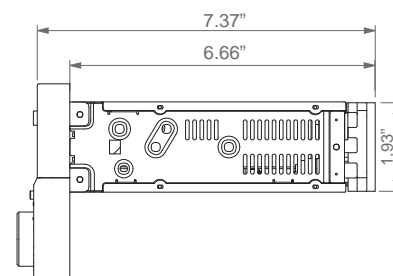

DV3300

Entertainment System

Specifications

Din Type	1 (Main Chassis)
Front Panel Type	Fixed
Support Disc Format	CD & DVD
Support Media Format	MP3/WMA/MP4
Tuner Type	AM & FM
Number of Preset Station	30
RDS	•
USB	√
Card Reader	•
Memory Card Support	•
AUX-IN	√
AUX-IN Video Support	√
Bluetooth	4.0
NFC	√
GPS	•
Number of RCA (Audio LR) Input at Rear Panel	1
Number of RCA (Audio LR) Output at Rear Panel	2
Number of Video Input at Rear Panel	•
Number of Video Output at Rear Panel	2
Number of Subwoofer Output at Rear Panel	1
Number of HDMI Output at Rear Panel	1
Number of Optical Audio Input at Rear Panel	•
Number of Coaxial Audio Input at Rear Panel	•
Number of Camera Input at Rear Panel	•
IR Control Jack	1

Number Zone Audio Output	2
Display Type	LCD
Display Size (inch)	4"
Power Output (Watt)	4 x 40Watt (MAX)
Power Connector Type	Built-in ISO (include IR Remote Sensor Jack)
Key Illumination Color	White
Rotary Volume Control	√
Remote Control Included	Remote Control with Batteries

Product Packaging Information

Packaging type	Color Gift Box
Quantity per level 1 (pcs)	1
Individual Packaging Dimensions	9.96" x 9.96" x 5.67"
Individual Packaging Gross Weight (lb)	4
Individual Packaging Net Weight (lb)	3.6

Master Carton

Packaging type	Master Carton Box
Quantity per box	4
Master Carton Dimensions	20.63" x 10.43" x 12.05"
Master Carton Gross Weight (lb)	18.5
Master Carton Net Weight (lb)	15

* Note: "√"=Equipped "•" = Not available