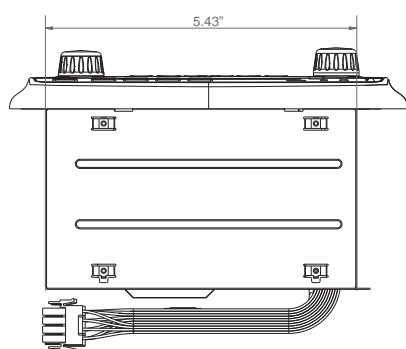

DV1200

Wall Mount Stereo Unit

Specifications

Din Type	•
Front Panel Type	Fixed
Support Disc Format	CD & DVD
Support Media Format	MP3/WMA/MP4
Tuner Type	AM & FM
Number of Preset Station	30
RDS	√
USB	√
Card Reader	•
Memory Card Support	•
AUX-IN	√
AUX-IN Video Support	√
Bluetooth	√
NFC	•
GPS	•
Number of RCA (Audio LR) Input at Rear Panel	1
Number of RCA (Audio LR) Output at Rear Panel	2
Number of Video Input at Rear Panel	•
Number of Video Output at Rear Panel	2
Number of Subwoofer Output at Rear Panel	1
Number of HDMI Output at Rear Panel	1
Number of Optical Audio Input at Rear Panel	1
Number of Coaxial Audio Input at Rear Panel	1
Number of Camera Input at Rear Panel	•
IR Control Jack	1
Number Zone Audio Output	3

Display Type	LCD
Display Size (inch)	4"
Power Output (Watt)	6 x 25Watt (RMS) / 6 x 40Watt (MAX) + 50Watt (Subwoofer)
Power Connector Type	12-pin/4-pin Socket
Key Illumination Color	Blue
Rotary Volume Control	√
Remote Control Included	Remote Control with Batteries

Product Packaging Information

Packaging type	Color Gift Box
Quantity per level 1 (pcs)	1
Individual Packaging Dimensions	12.13" x 8.5" x 8.11"
Individual Packaging Gross Weight (kg)	2.8
Individual Packaging Net Weight (kg)	2.5

Master Carton

Packaging type	Master Carton Box
Quantity per box	4
Master Carton Dimensions	17.64" x 12.68" x 17.01"
Master Carton Gross Weight (kg)	12
Master Carton Net Weight (kg)	10

* Note: "√" = Equipped "•" = Not available