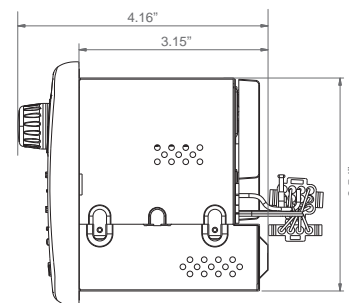

DV1200

Wall Mount Stereo Unit

Specifications

Din Type	•
Front Panel Type	Fixed
Support Disc Format	CD & DVD
Support Media Format	MP3/WMA/MP4
Tuner Type	AM & FM
Number of Preset Station	30
RDS	√
USB	√
Card Reader	•
Memory Card Support	•
AUX-IN	√
AUX-IN Video Support	√
Bluetooth	√
NFC	•
GPS	•
Number of RCA (Audio LR) Input at Rear Panel	1
Number of RCA (Audio LR) Output at Rear Panel	2
Number of Video Input at Rear Panel	•
Number of Video Output at Rear Panel	2
Number of Subwoofer Output at Rear Panel	1
Number of HDMI Output at Rear Panel	1
Number of Optical Audio Input at Rear Panel	1
Number of Coaxial Audio Input at Rear Panel	1
Number of Camera Input at Rear Panel	•
IR Control Jack	1
Number Zone Audio Output	3

Display Type	LCD
Display Size (inch)	4"
Power Output (Watt)	6 x 25Watt (RMS) / 6 x 40Watt (MAX) + 50Watt (Subwoofer)
Power Connector Type	12-pin/4-pin Socket
Key Illumination Color	Blue
Rotary Volume Control	√
Remote Control Included	Remote Control with Batteries