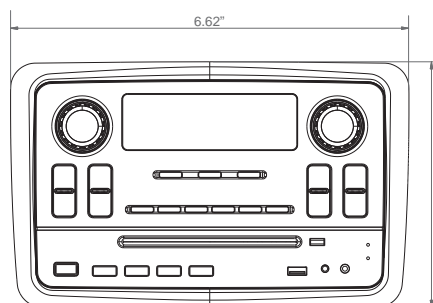

DV1200

Wall Mount Stereo Unit

Specifications

Din Type	•
Front Panel Type	Fixed
Support Disc Format	CD & DVD
Support Media Format	MP3/WMA/MP4
Tuner Type	AM & FM
Number of Preset Station	30
RDS	√
USB	√
Card Reader	•
Memory Card Support	•
AUX-IN	√
AUX-IN Video Support	√
Bluetooth	√
NFC	•
GPS	•
Number of RCA (Audio LR) Input at Rear Panel	1
Number of RCA (Audio LR) Output at Rear Panel	2
Number of Video Input at Rear Panel	•
Number of Video Output at Rear Panel	2
Number of Subwoofer Output at Rear Panel	1
Number of HDMI Output at Rear Panel	1
Number of Optical Audio Input at Rear Panel	1
Number of Coaxial Audio Input at Rear Panel	1
Number of Camera Input at Rear Panel	•
IR Control Jack	1
Number Zone Audio Output	3

Display Type	LCD
Display Size (inch)	4"
Power Output (Watt)	6 x 25Watt (RMS) / 6 x 40Watt (MAX) + 50Watt (Subwoofer)
Power Connector Type	12-pin/4-pin Socket
Key Illumination Color	Blue
Rotary Volume Control	√
Remote Control Included	Remote Control with Batteries

Product Packaging Information

Packaging type	Color Gift Box
Quantity per level 1 (pcs)	1
Individual Packaging Dimensions	12.13" x 8.5" x 8.11"
Individual Packaging Gross Weight (kg)	2.8
Individual Packaging Net Weight (kg)	2.5

Master Carton

Packaging type	Master Carton Box
Quantity per box	4
Master Carton Dimensions	17.64" x 12.68" x 17.01"
Master Carton Gross Weight (kg)	12
Master Carton Net Weight (kg)	10

* Note: "√" = Equipped "•" = Not available