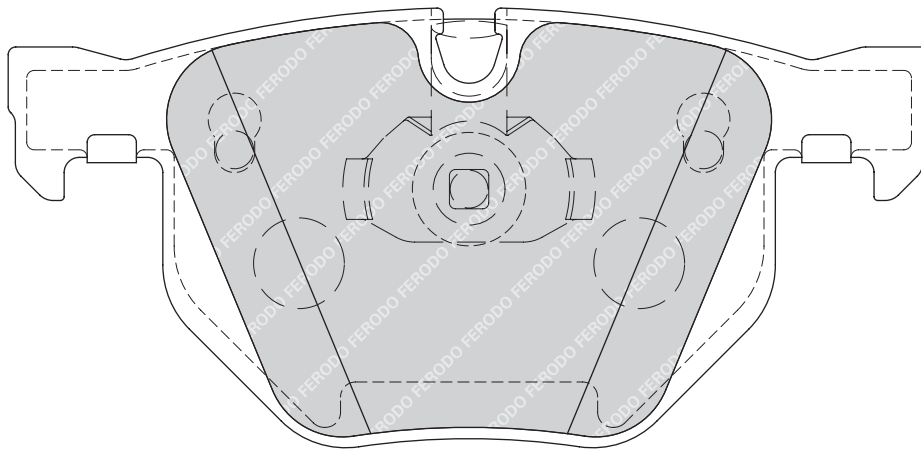

BMW 7 (E65, E66)