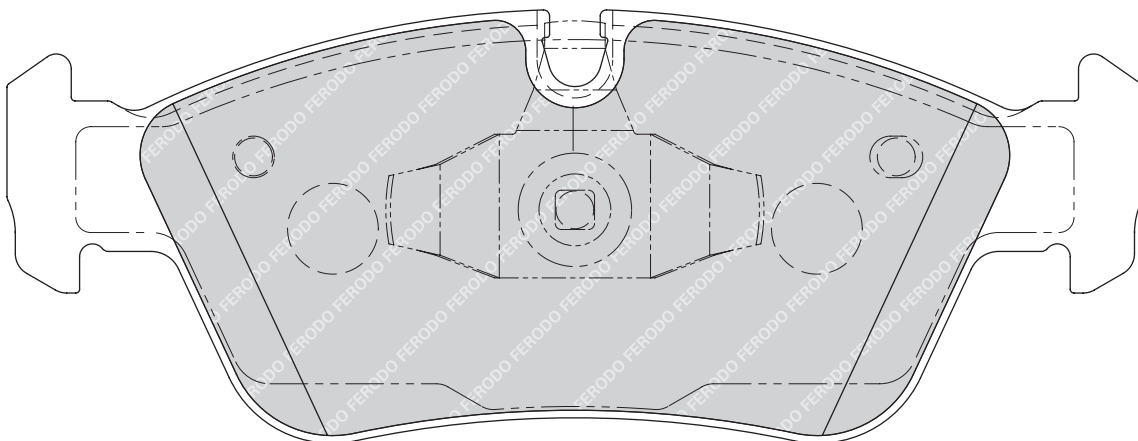

FDB1751

23935

BMW 1 (E81, E87), 1 Convertible (E88), 1 Coupe (E82), 3 (E90)