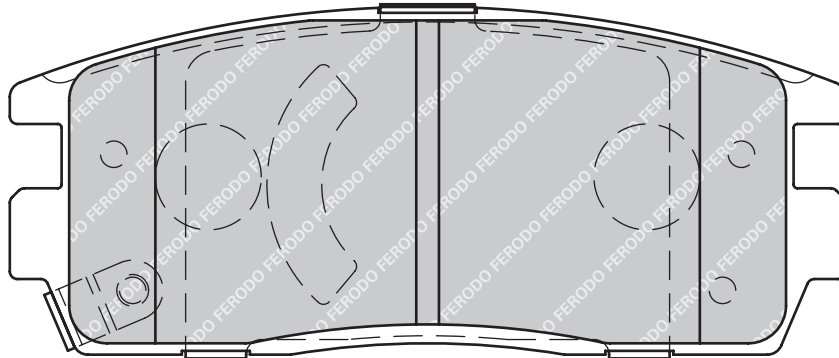

CHEVROLET CAPTIVA (C100, C140)

OPEL ANTARA

VAUXHALL ANTARA (J26, H26)