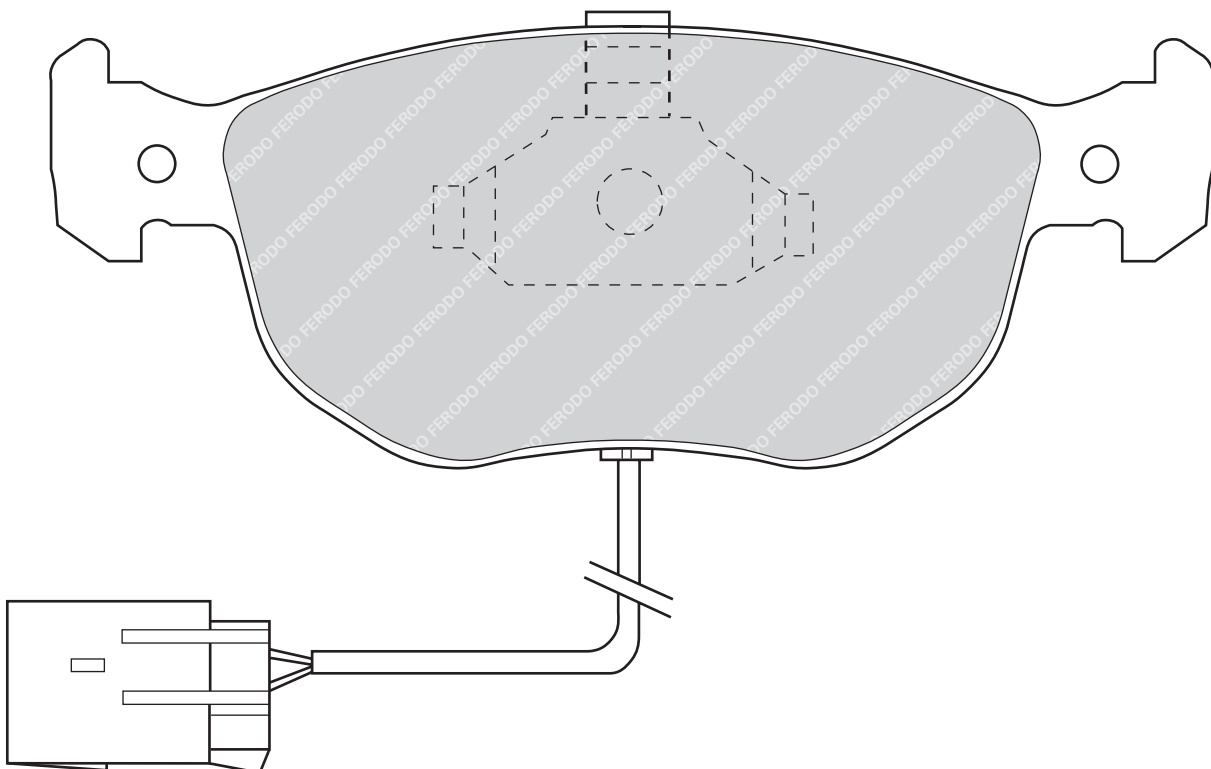

**FDB767****21583**

156

60

18.8

ATE

2

-

FORD COUGAR (EC_), ESCORT CLASSIC (AAL, ABL), ESCORT CLASSIC Turnier (ANL), ESCORT V (GAL), ESCORT V Convertible (ALL), ESCORT V Estate (GAL, AVL), ESCORT VI (GAL), ESCORT VI Convertible (ALL), ESCORT VI Estate (GAL), ESCORT VI Saloon (GAL), ESCORT VII (GAL, AAL, ABL), ESCORT VII Convertible (ALL), ESCORT VII Estate (GAL, ANL), ESCORT VII Saloon (GAL, AFL), MONDEO I (GBP), MONDEO I Estate (BNP), MONDEO I Saloon (GBP), MONDEO II (BAP), MONDEO II Estate (BNP), MONDEO II Saloon (BFP), SCORPIO I (GAE, GGE), SCORPIO I Estate (GGE), SCORPIO I Saloon (GGE), SCORPIO II (GFR, GGR), SCORPIO II Estate (GNR, GGR)