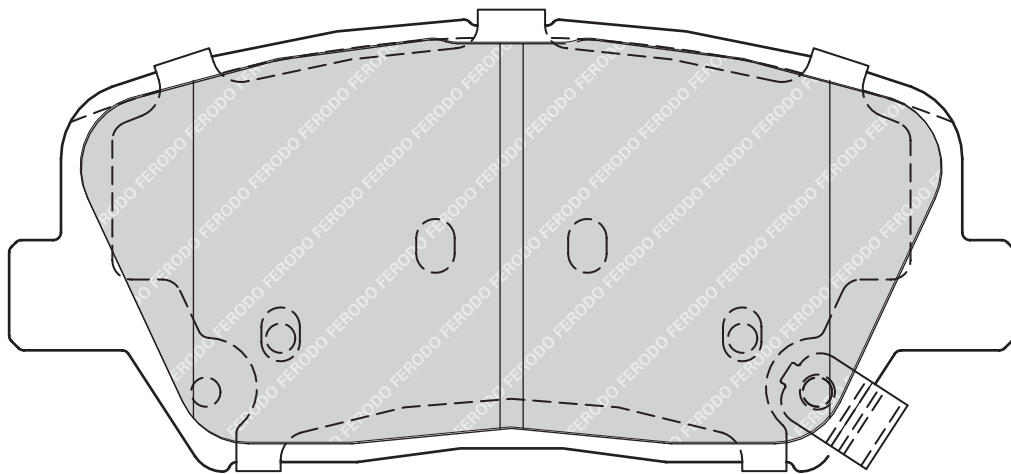

FDB4396

KIA SORENTO (XM)

132.74

59.7

17.58

N/A

2

-