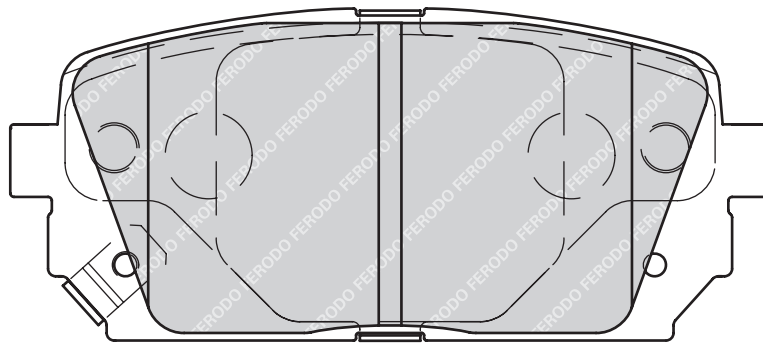

FDB4193

24491

106.6

44.1

15.6/16.0

MAN

2

-

KIA CARENS III (UN)