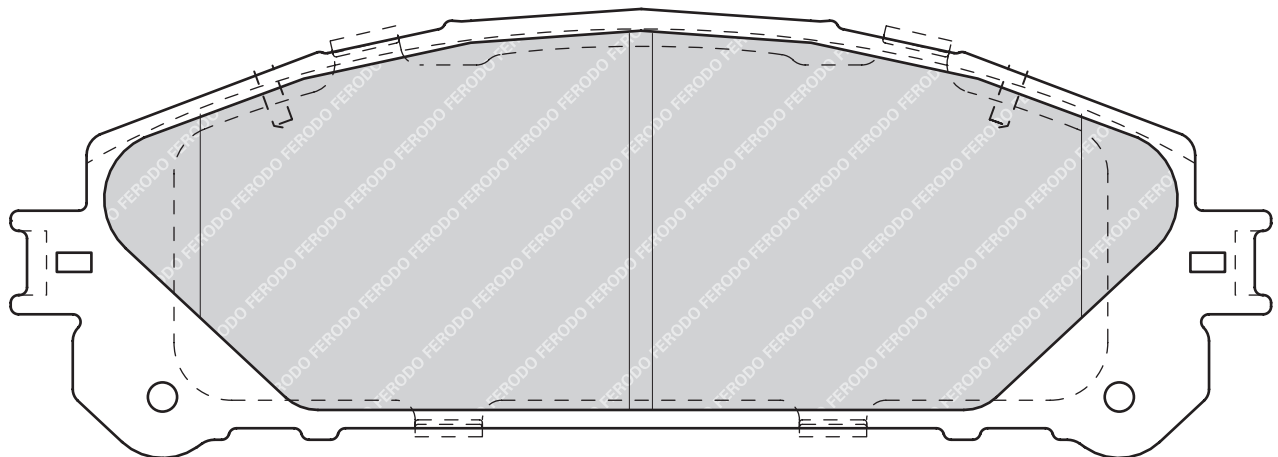

FDB4354

24452

166.6

59.3

17.6

ADV

-

-

LEXUS RX (GYL1_, GGL15, AGL10)