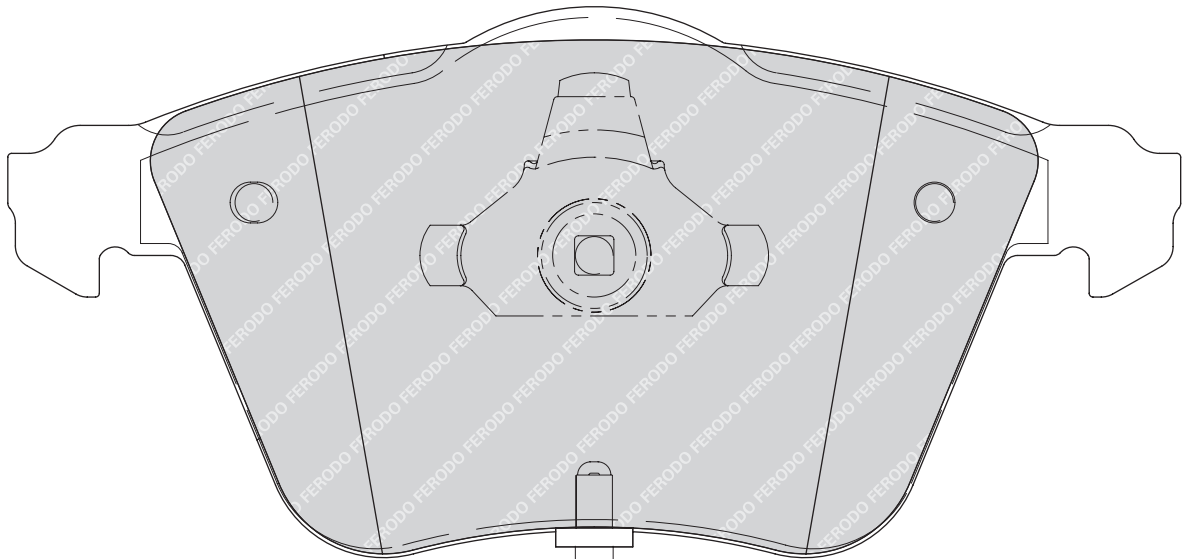

FDB1765

23801

155.1/156.3

72.9 | 20.4

ATE

1

-

AUDI A3 (8P1), A3 Convertible (8P7), A3 Sportback (8PA)

SEAT LEON (1P1)

SKODA SUPERB (3T4), SUPERB Estate (3T5)

VOLKSWAGEN EOS (1F7, 1F8), GOLF V (1K1), GOLF V Variant (1K5), PASSAT (3C2), PASSAT CC, PASSAT Variant (3C5)