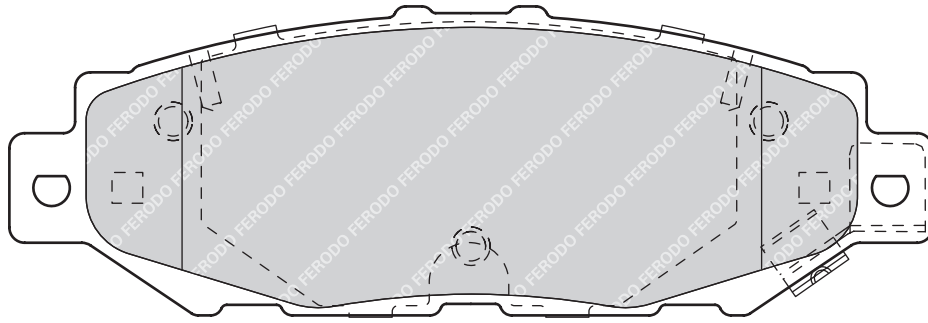

FDB1703

21491

122

41

15.5

AKE

4

-

LEXUS GS (JZS147)