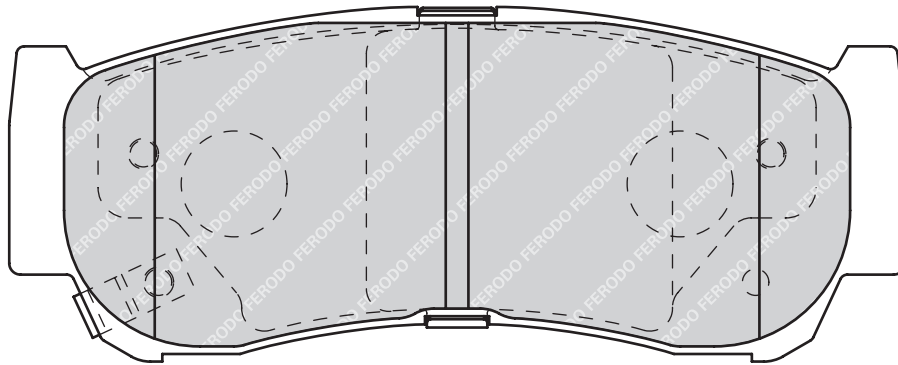

FDB1910

24488

118.6

47

15.4/15.9

MAN

2

HYUNDAI H-1 Box, H-1 Platform/Chassis, H-1 / STAREX, H-1 / STAREX Bus (KMF), SANTA FÉ II (CM)