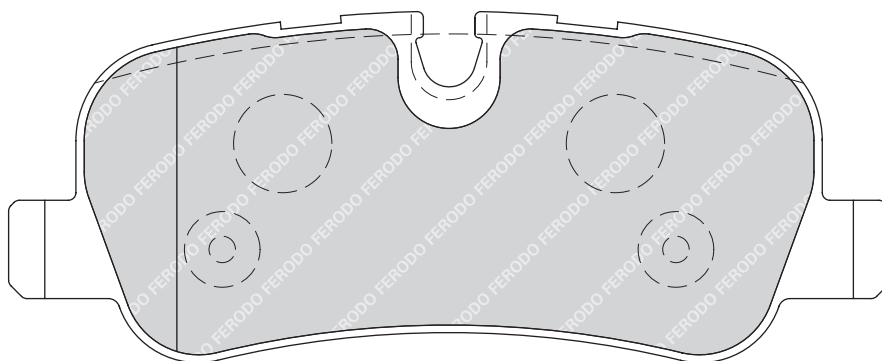

FDB1613

24192

116.6

46.5

17.3

TRW

-

4

LAND ROVER DISCOVERY III (TAA), DISCOVERY IV (LA)