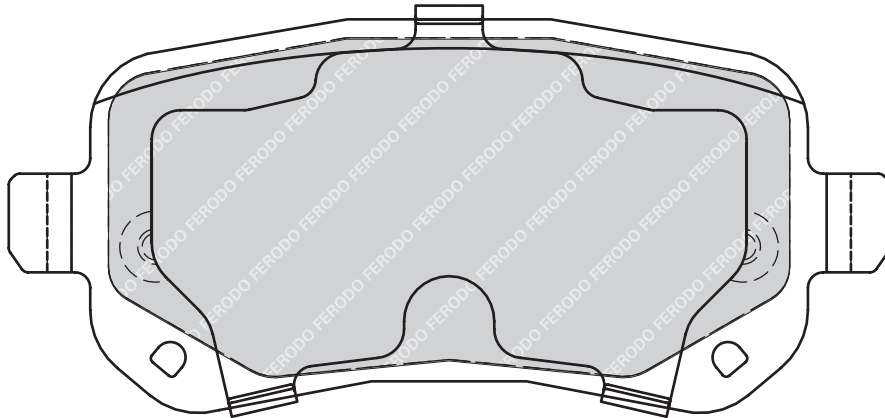

116.6

52.7

16.8

CHRYSLER GRAND VOYAGER V (RT)
DODGE JOURNEY
FIAT FREEMONT (JC)