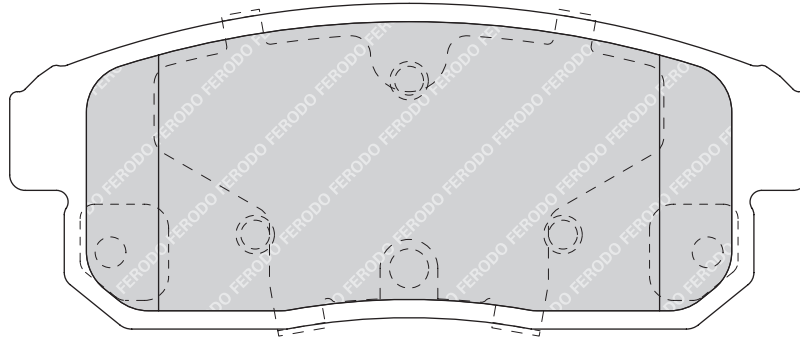

FDB1759

24039

105.6

43

15

NBK

1

-

MAZDA RX 8 (SE17)
SUZUKI IGNIS (FH), IGNIS II