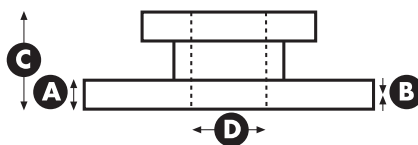

IVECO DAILY III Box Body / Estate, DAILY III Bus, DAILY III Dumptruck,
DAILY III Platform/Chassis

FCR361A

∅
285

A
22.0

B
19.0

C
72

D
85

MERCEDES-BENZ SPRINTER 2-t Box (901, 902), SPRINTER 2-t Bus (901, 902),
SPRINTER 2-t Platform/Chassis (901, 902), SPRINTER 3-t Box (903),
SPRINTER 3-t Bus (903), SPRINTER 3-t Platform/Chassis (903), SPRINTER 4-t Box (904),
SPRINTER 4-t Bus (904), SPRINTER 4-t Platform/Chassis (904)