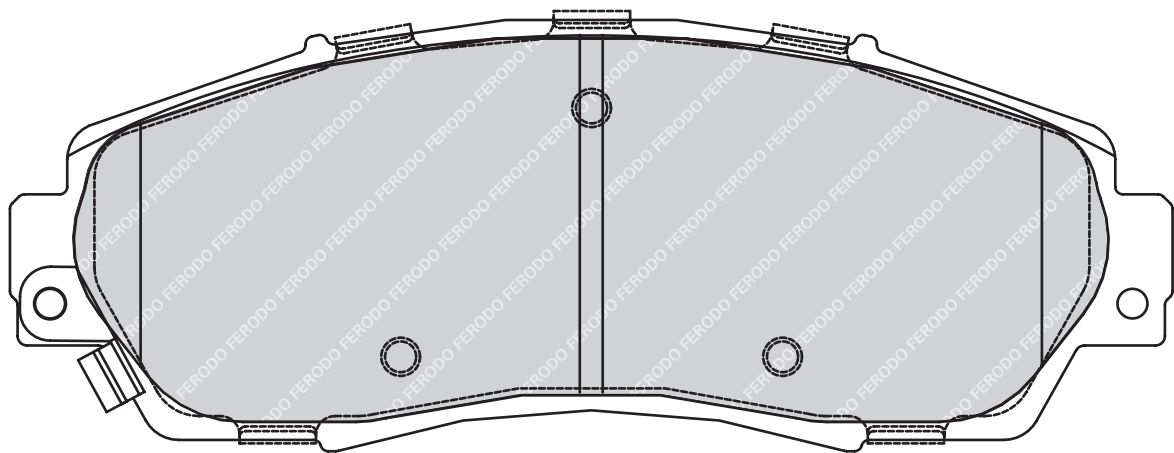

FDB4161

24342

154.6

58.5

18.6

SUM

2

-

HONDA CR-V III