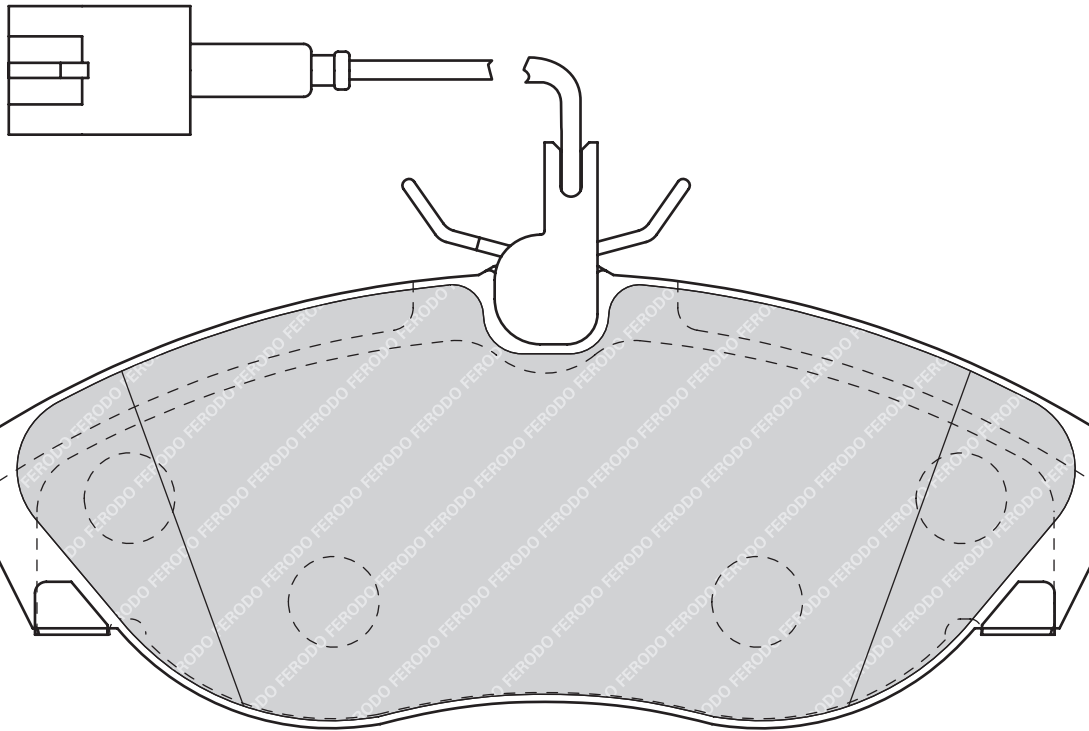

21797

145

61

18.9

LUC

1

-

CITROËN JUMPER Box (230L), JUMPER Box (244), JUMPER Bus (230P), JUMPER Bus (244, Z_), JUMPER Platform/Chassis (230), JUMPER Platform/Chassis (244)**FIAT DUCATO** Box (230L), DUCATO Box (244), DUCATO Bus (230), DUCATO Bus (244, Z_), DUCATO Platform/Chassis (230), DUCATO Platform/Chassis (244)**PEUGEOT BOXER** Box (230L), BOXER Box (244), BOXER Bus (230P), BOXER Bus (244, Z_), BOXER Platform/Chassis (244), BOXER Platform/Chassis (ZCT_)**FVR1397**