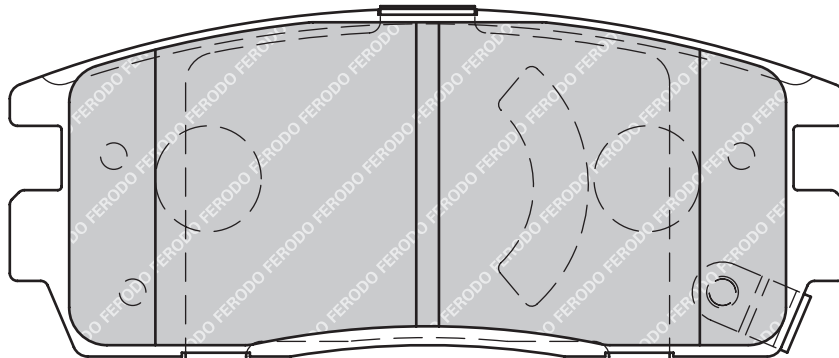

CHEVROLET CAPTIVA (C100, C140)

OPEL ANTARA

VAUXHALL ANTARA (J26, H26)