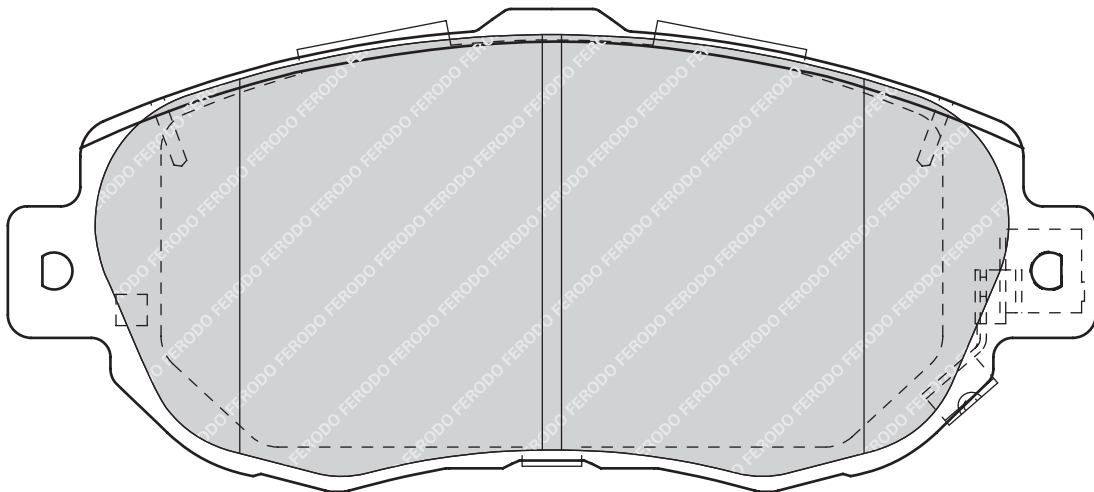

FDB1564

21490

144

63.8

17.4

SUM

2

-

LEXUS GS (JZS147), GS (UZS161, JZS160), IS C (GSE2_), IS I (JCE1_, GXE1_), IS II (GSE2_, ALE2_, USE2_), IS SportCross, SC (UZZ40_)