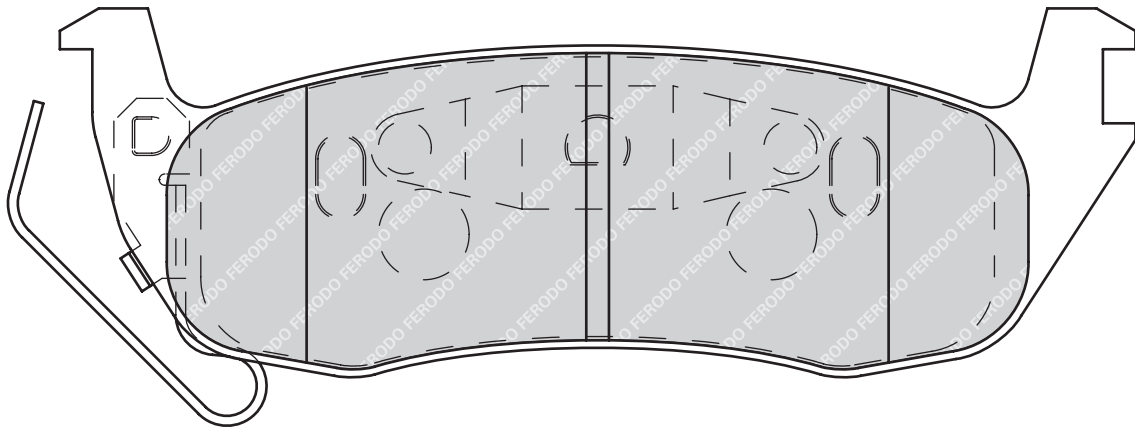

JEEP COMMANDER (XK), GRAND CHEROKEE II (WJ, WG), GRAND CHEROKEE III (WH)