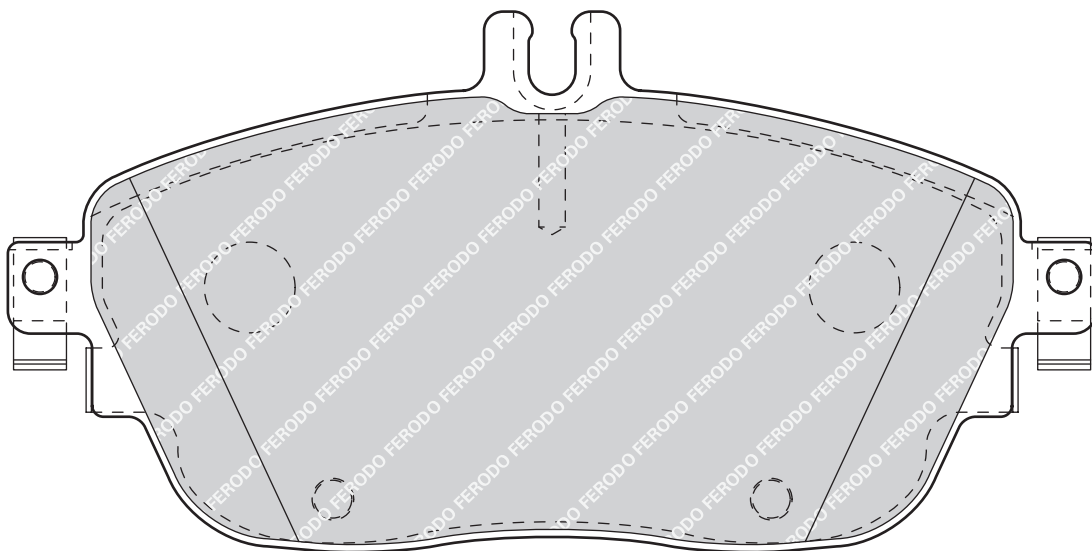

FDB4245

24869

144.1

71.6

18.9

TRW

-

-

MERCEDES-BENZ A-CLASS (W176), B-CLASS (W246)