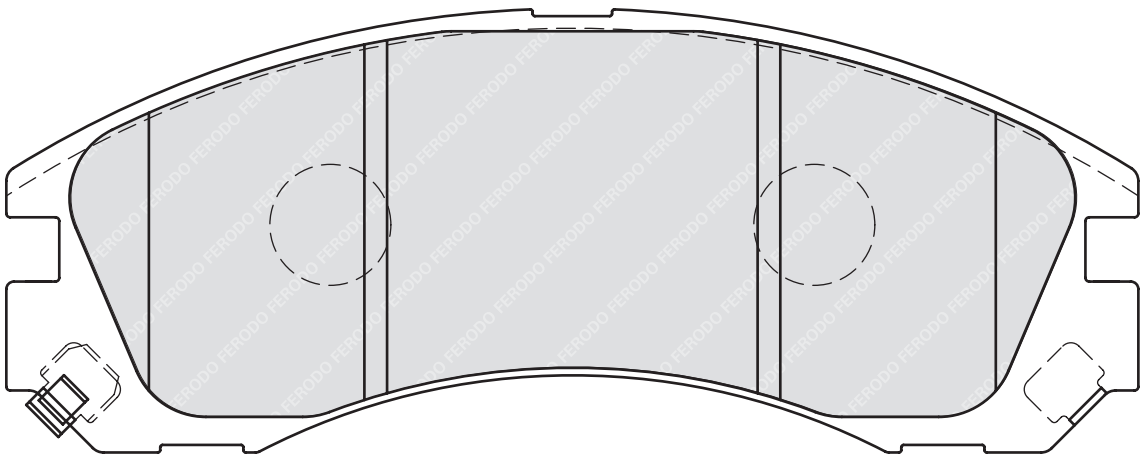

149.8

58.7

15.6

AKE

2

-

CITROËN C-CROSSER (EP_), C-CROSSER ENTERPRISE
PEUGEOT 4007 (GP_)