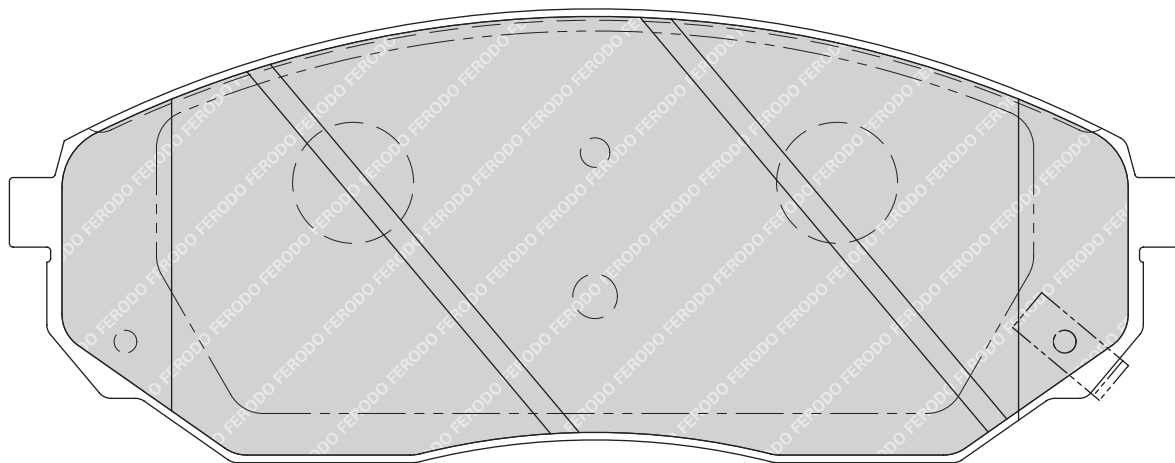

FDB1735

24092

155

60

17.1

SUM

2

-

KIA SORENTO (JC)