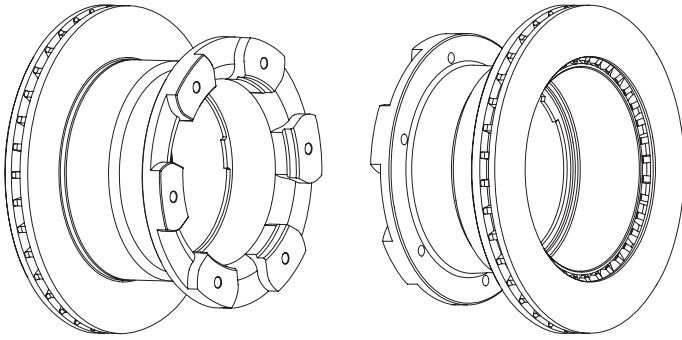

FCR332A

∅
306

A
28.0

B
25.0

C
132

D
178

IVECO DAILY III Box Body / Estate, DAILY III Bus, DAILY III Dumptruck,
DAILY III Platform/Chassis