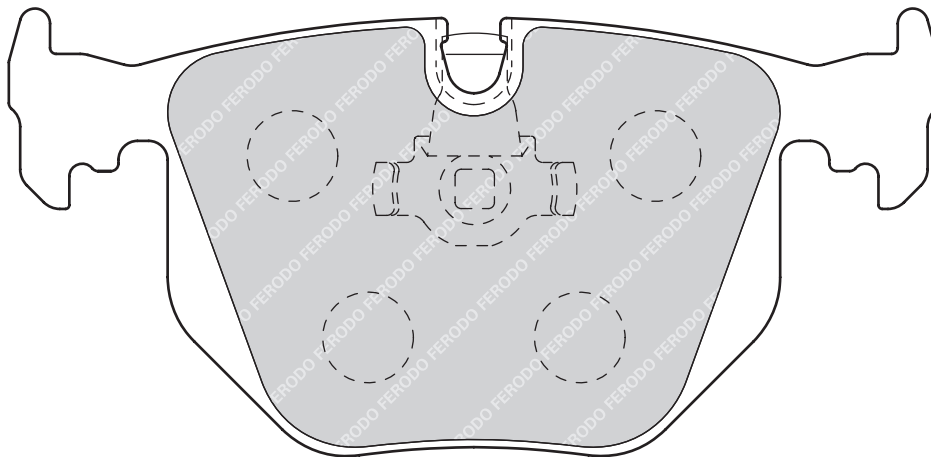

FDB1483

21282

BMW 3 (E46), 3 Compact (E46), 3 Convertible (E46), 3 Coupe (E46), 3 Touring (E46), 5 (E39), 5 GRAN TURISMO (F07), 5 Touring (E39), 7 (E38), X3 (E83), X5 (E53), Z4 (E85), Z4 Coupe (E86), Z8 (E52)

LAND ROVER RANGE ROVER III (LM)