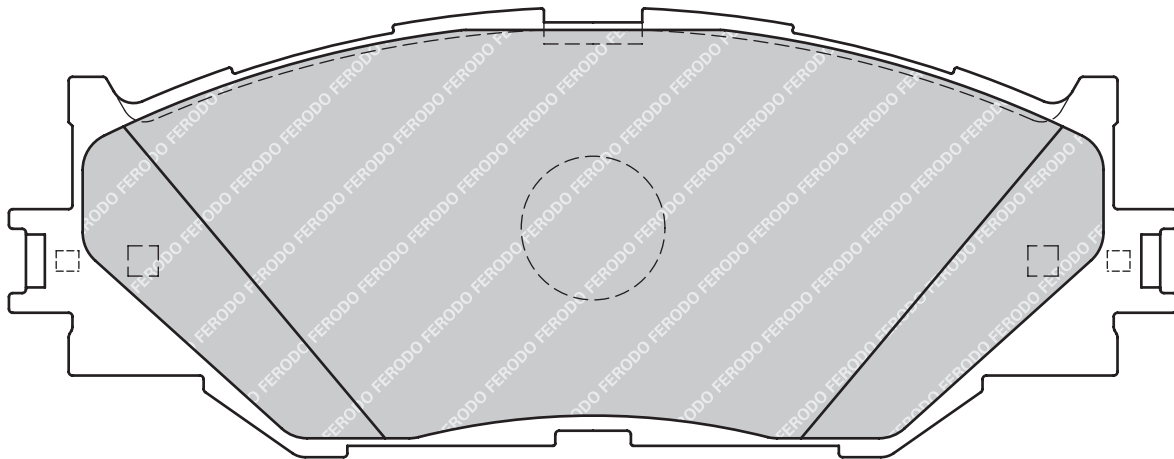

FDB1936

23983

154.5

59.2

17.7

ADV

-

-

LEXUS IS C (GSE2_), IS II (GSE2_, ALE2_, USE2_), IS SportCross