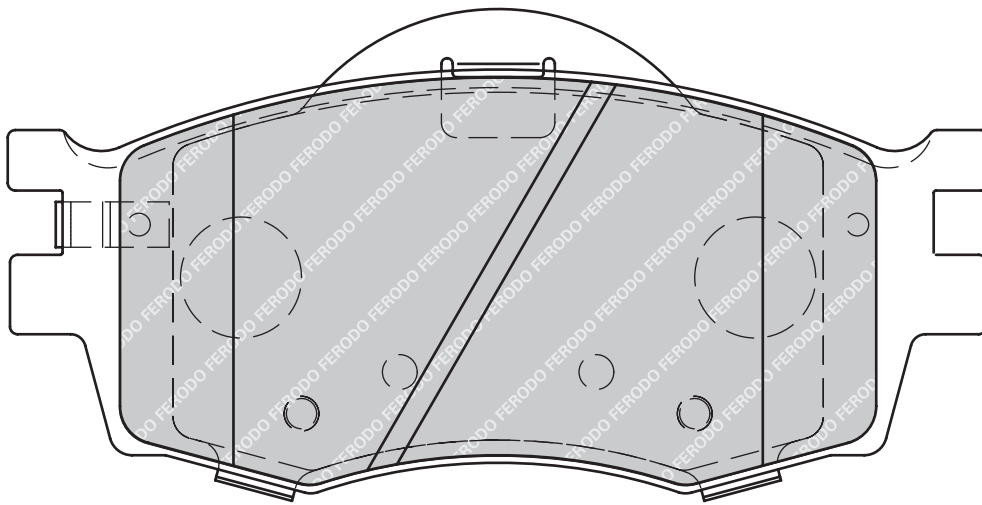

HYUNDAI ACCENT III (MC), ACCENT Saloon (MC), i20 (PB, PBT)
KIA RIO II (JB), RIO II Saloon (JB)