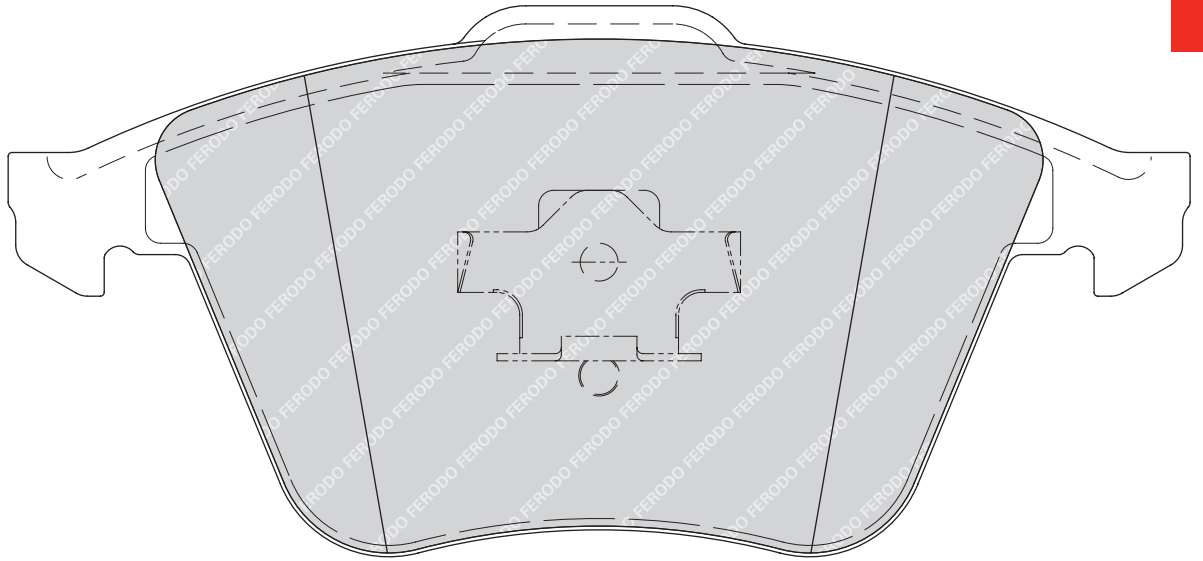

FDB1765

23801

155.1/156.3

72.9 | 20.4

ATE

1

-

AUDI A3 (8P1), A3 Convertible (8P7), A3 Sportback (8PA)

SEAT LEON (1P1)

SKODA SUPERB (3T4), SUPERB Estate (3T5)

VOLKSWAGEN EOS (1F7, 1F8), GOLF V (1K1), GOLF V Variant (1K5), PASSAT (3C2), PASSAT CC, PASSAT Variant (3C5)