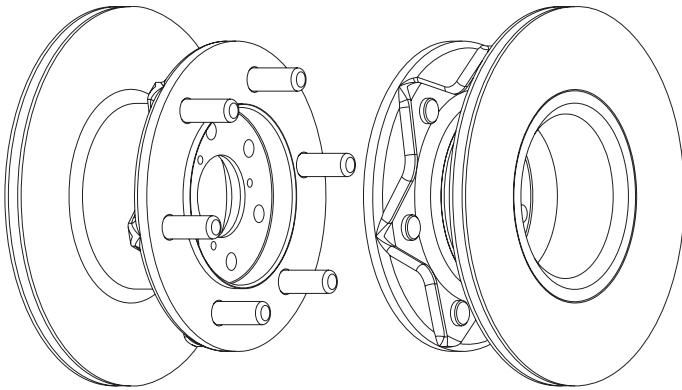

DDF089

	A	B	C	D	
267	14.2	12.8	111	58	

IVECO DAILY I Box Body / Estate, DAILY I Bus, DAILY I Dumptruck, DAILY I Platform/Chassis