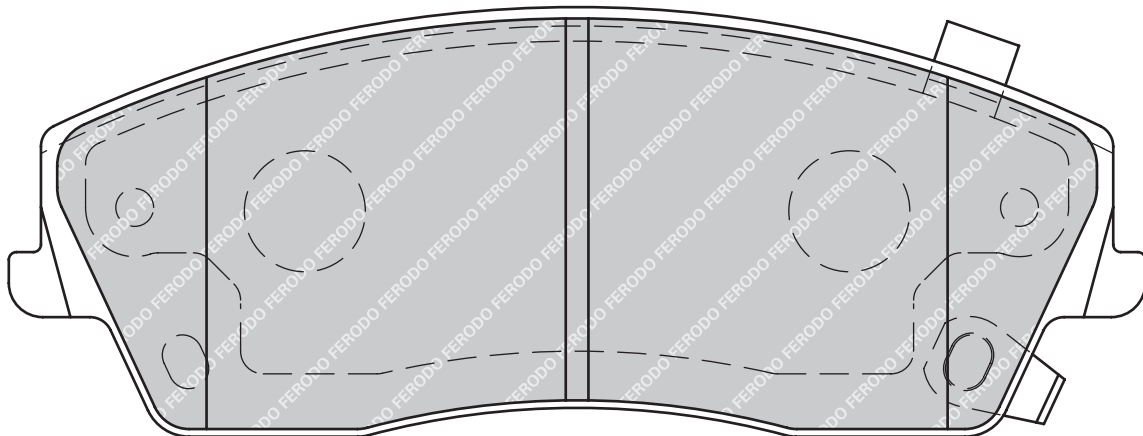

FDB1954

24166

150.4

56.8

19

N/A

4

-

CHRYSLER 300 C, 300 C Touring
LANCIA THEMA (LX)