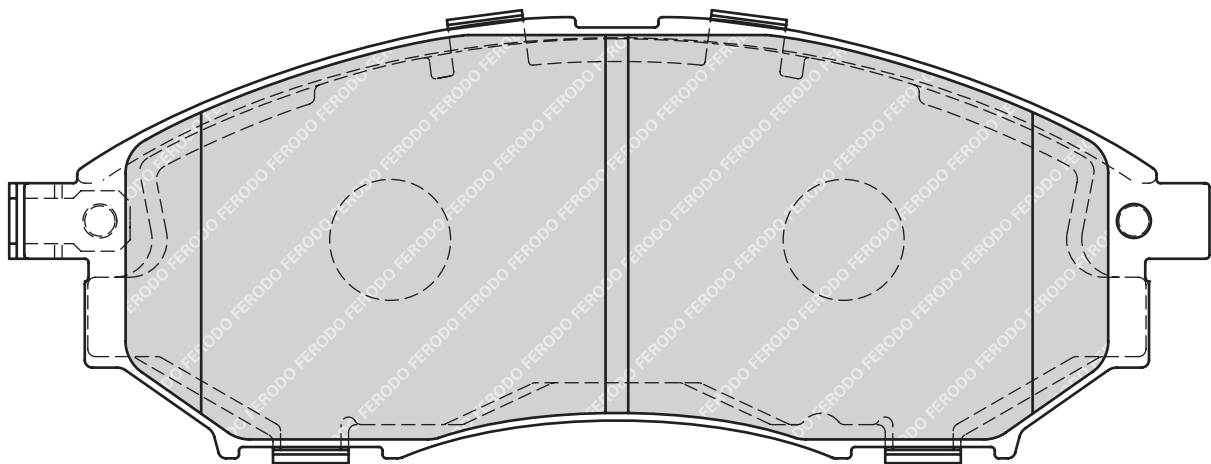

FDB4177

23698

156.9

58.5

17.9

SUM

4

-

RENAULT KOLEOS (HY_)