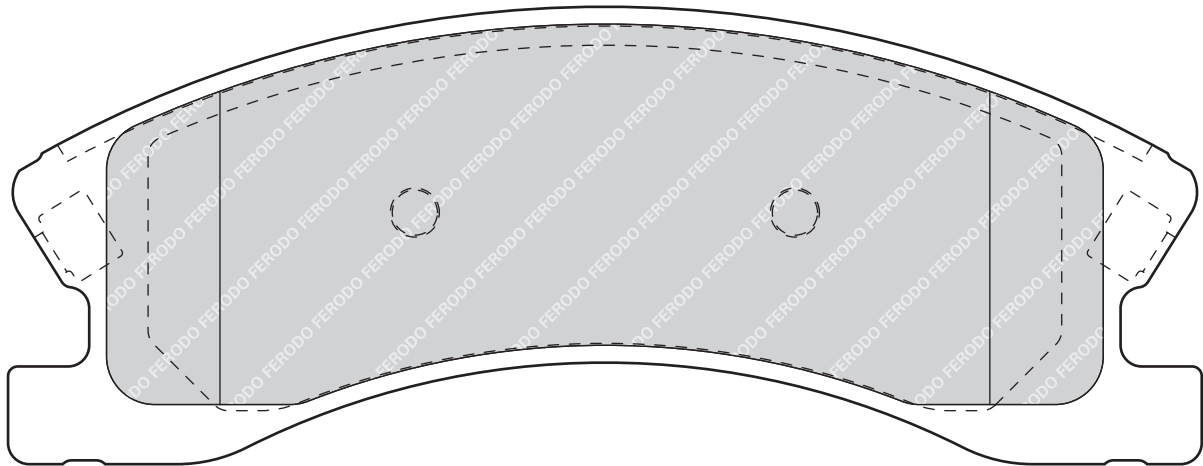

FDB1659

24083

158

61.05

18.7

AKE

-

-

JEEP GRAND CHEROKEE II (WJ, WG)