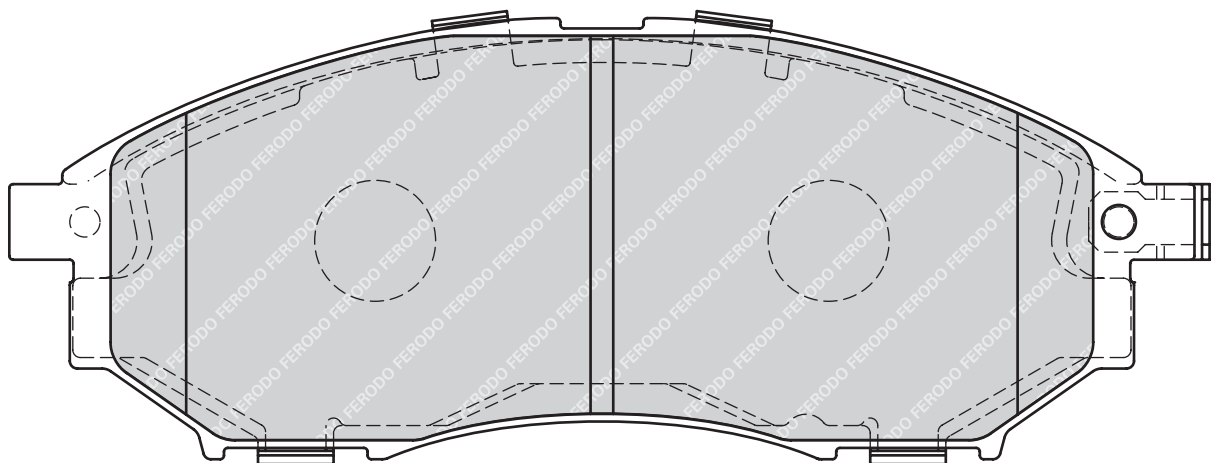

FDB4177

23698

156.9

58.5

17.9

SUM

4

-

RENAULT KOLEOS (HY_)