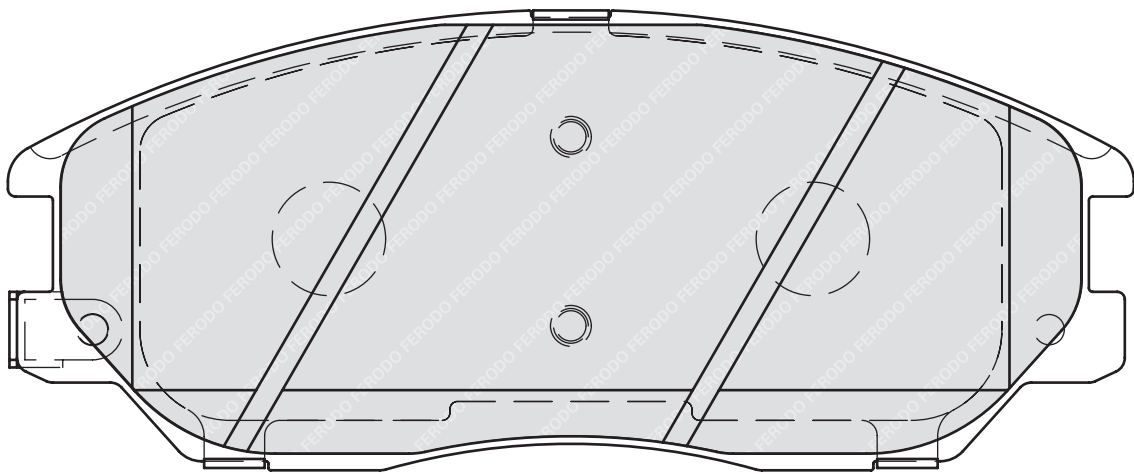

FDB1999

24167

149

60.9

17.5

MAN

2

-

HYUNDAI TERRACAN (HP)
KIA OPIRUS (GH)
SSANGYONG RODIUS