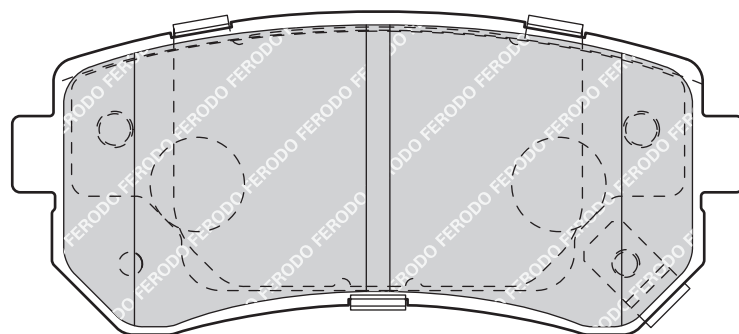

PEUGEOT 508, 508 SW

KIA CEE'D Estate (ED), CEE'D Hatchback (ED), PRO CEE'D (ED)

FDB4410

24606

116.4

59.0/60.1

17.5/17.5

TRW