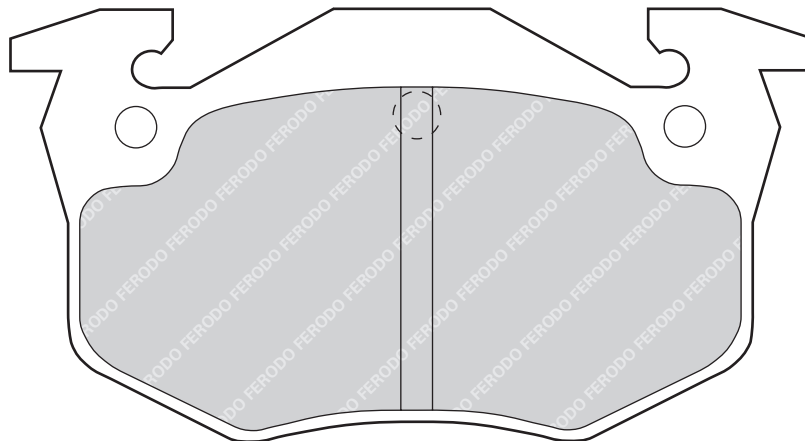

FDB558

20973

105

54.8

11

BDX

-

-

CITROËN SAXO (S0, S1), XSARA (N1), XSARA Break (N2), XSARA Coupe (N0), ZX (N2), ZX Break (N2)

PEUGEOT 106 II (1), 205 I (741A/C), 205 I Convertible (741B, 20D), 205 II (20A/C), 206+ (T3E), 206 CC (2D), 206 Hatchback (2A/C), 206 Saloon, 206 SW (2E/K), 206 Van, 306 (7B, N3, N5), 306 Break (7E, N3, N5), 306 Convertible (7D, N3, N5), 306 Hatchback (7A, 7C, N3, N5), 306 Van (N_, 7_), 309 I (10C, 10A), 309 II (3C, 3A)

RENAULT 9 (L42_), 11 (B/C37_), 11 Box (S37_), 19 I (B/C53_), 19 I Box (S53_), 19 I Cabriolet (D53_), 19 I Chamade (L53_), 19 II (B/C53_), 19 II Box (S53_), 19 II Cabriolet (D53_, 853_), 19 II Chamade (L53_), CLIO I (B/C57_, 5/357_), CLIO I Box (S57_), CLIO II (BB0/1/2_, CB0/1/2_), CLIO II Box (SB0/1/2_), MEGANE I (BA0/1_), MEGANE I Cabriolet (EA0/1_), MEGANE I Classic (LA0/1_), MEGANE I Coach (DA0/1_), SUPER 5 (B/C40_), SUPER 5 Box (S40_), THALIA (LB0/1/2_), THALIA II (LU1/2_)