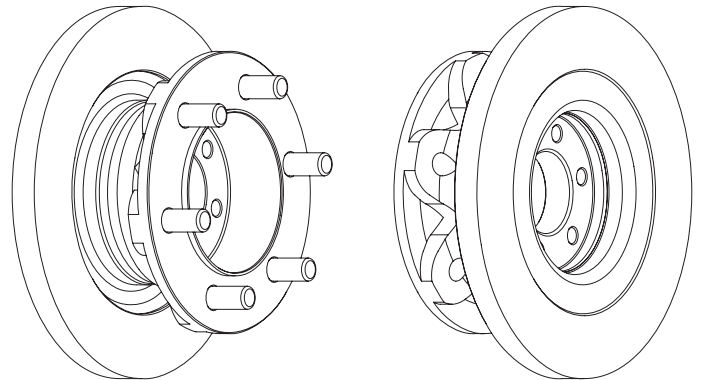

FCR313A

IVECO DAILY II Box Body / Estate, DAILY II Platform/Chassis

FCR314A

IVECO DAILY III Box Body / Estate, DAILY III Bus, DAILY III Dumptruck, DAILY III Platform/Chassis

FCR315A

IVECO DAILY III Box Body / Estate, DAILY III Bus, DAILY III Dumptruck,
DAILY III Platform/Chassis