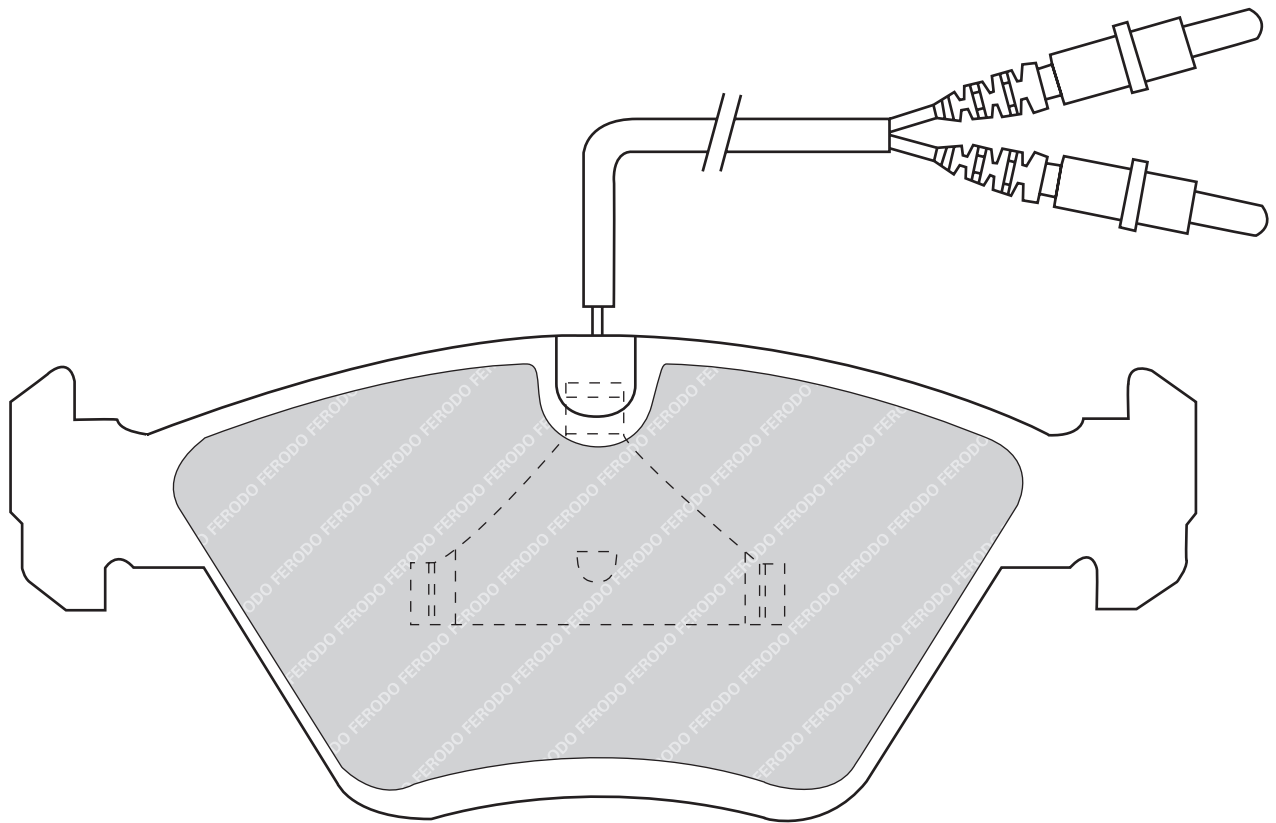

AUDI 100 (44, 44Q, C3), 100 Avant (44, 44Q, C3)

CITROËN XM (Y3), XM (Y4)

PEUGEOT 605 (6B)