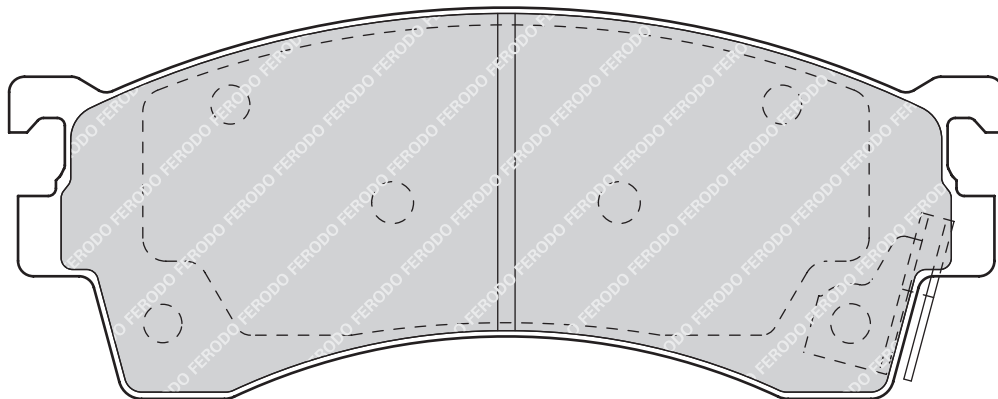

FDB950

21754

FORD USA PROBE II (ECP)

MAZDA 323 F VI (BJ), 323 S VI (BJ), 626 IV (GE), 626 IV Hatchback (GE), 626 V (GF), 626 V Hatchback (GF), 626 V Station Wagon (GW), PREMACY (CP), XEDOS 6 (CA)