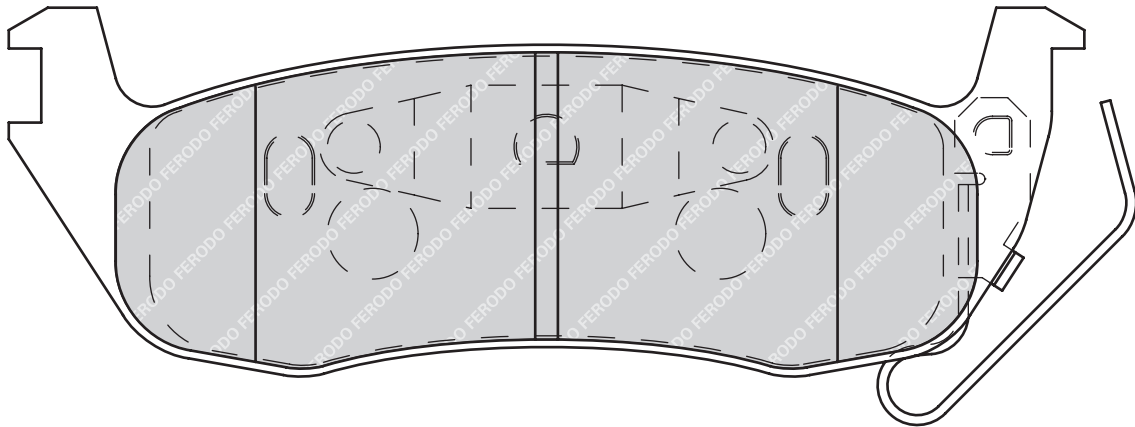

JEEP COMMANDER (XK), GRAND CHEROKEE II (WJ, WG), GRAND CHEROKEE III (WH)