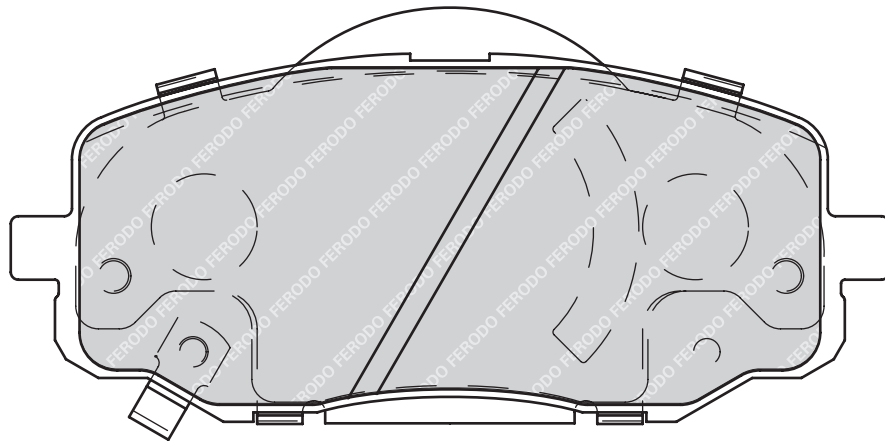

FDB4234

24910

HYUNDAI i20 (PB, PBT)