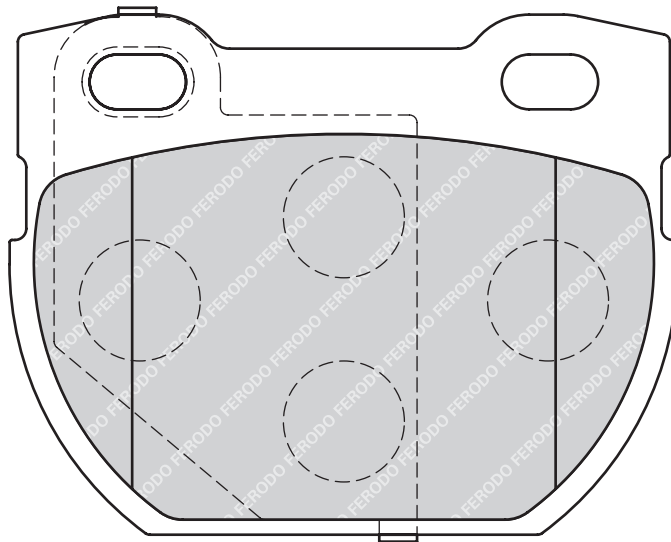

23471

88.5

68.8

17.8

LKD

LAND ROVER DEFENDER Cabrio (LD), DEFENDER Pickup (LD_), DEFENDER Station Wagon (LD)

FDB1995

23679