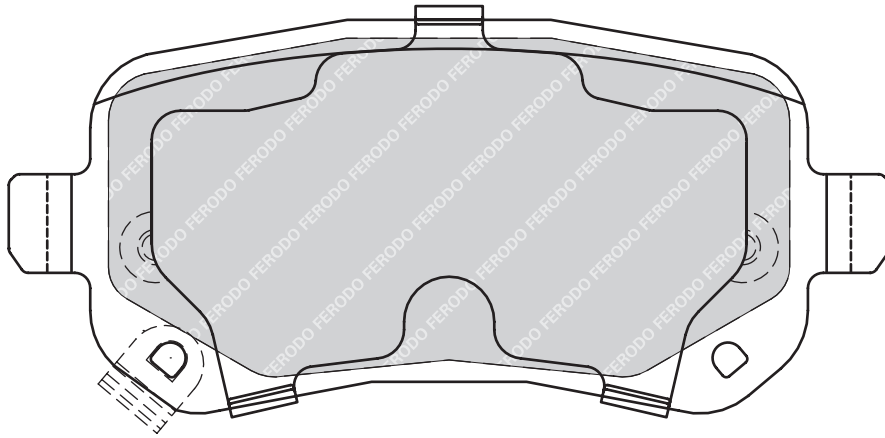

116.6

52.7

16.8

CHRYSLER GRAND VOYAGER V (RT)
DODGE JOURNEY
FIAT FREEMONT (JC)