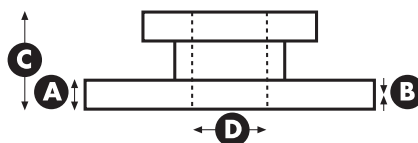

FCR329A

IVECO DAILY III Box Body / Estate, DAILY III Bus, DAILY III Dumptruck,
DAILY III Platform/Chassis

FCR332A

∅
306

A
28.0

B
25.0

C
132

D
178