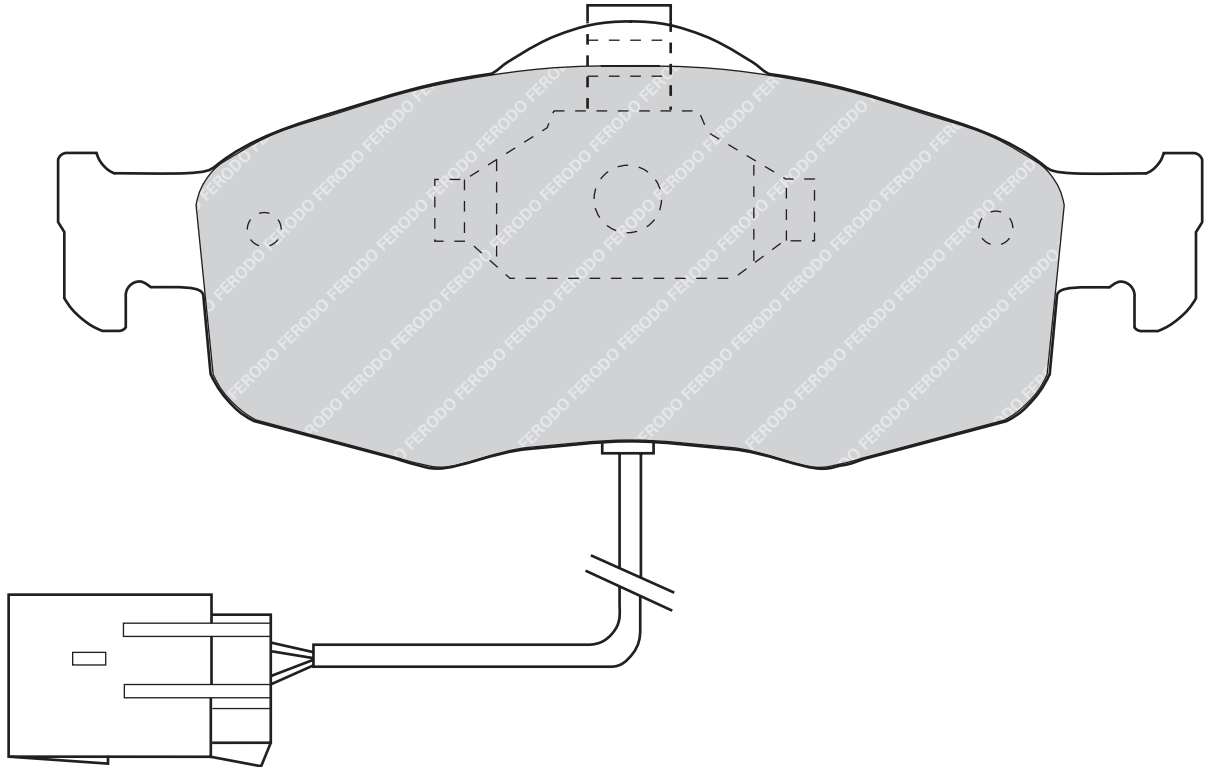

**FDB767****21583**

156

60

18.8

ATE

2

-

FORD COUGAR (EC_), ESCORT CLASSIC (AAL, ABL), ESCORT CLASSIC Turnier (ANL), ESCORT V (GAL), ESCORT V Convertible (ALL), ESCORT V Estate (GAL, AVL), ESCORT VI (GAL), ESCORT VI Convertible (ALL), ESCORT VI Estate (GAL), ESCORT VI Saloon (GAL), ESCORT VII (GAL, AAL, ABL), ESCORT VII Convertible (ALL), ESCORT VII Estate (GAL, ANL), ESCORT VII Saloon (GAL, AFL), MONDEO I (GBP), MONDEO I Estate (BNP), MONDEO I Saloon (GBP), MONDEO II (BAP), MONDEO II Estate (BNP), MONDEO II Saloon (BFP), SCORPIO I (GAE, GGE), SCORPIO I Estate (GGE), SCORPIO I Saloon (GGE), SCORPIO II (GFR, GGR), SCORPIO II Estate (GNR, GGR)