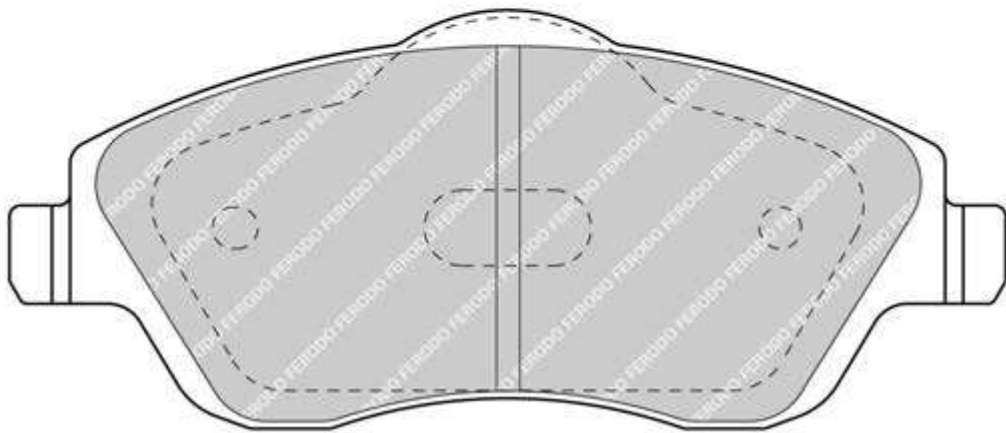

FDB1424

23225

OPEL COMBO Box Body / Estate, COMBO Tour, CORSA C (F08, F68), CORSA C Box (F08, W5L), MERIVA, TIGRA TwinTop

VAUXHALL COMBO Mk II (C) Box Body / Estate (F25), COMBO TOUR Mk II (C) (F25), CORSA Mk II (C) (W5L, F08), CORSAVAN Mk II (C), MERIVA Mk I (A), TIGRA TwinTop