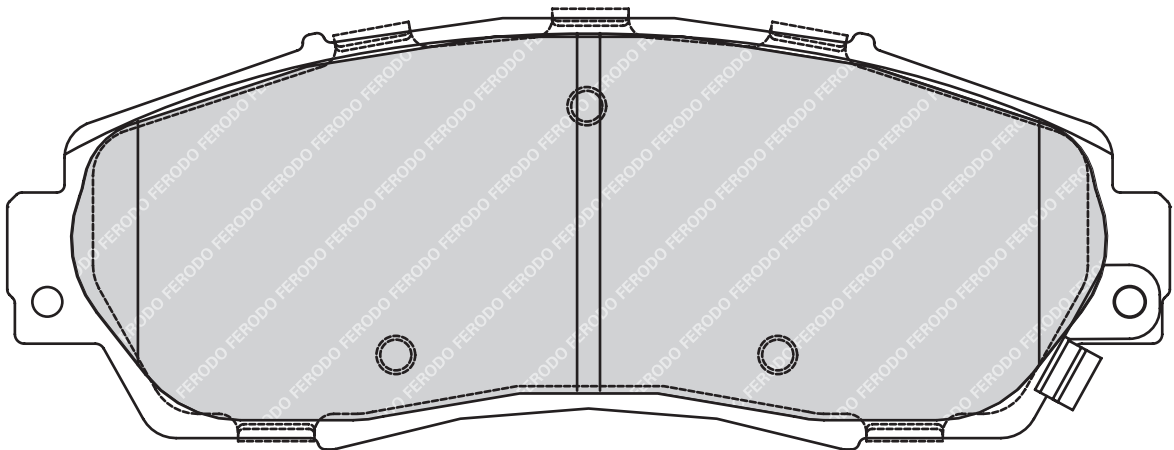

FDB4161

24342

154.6

58.5

18.6

SUM

2

-

HONDA CR-V III