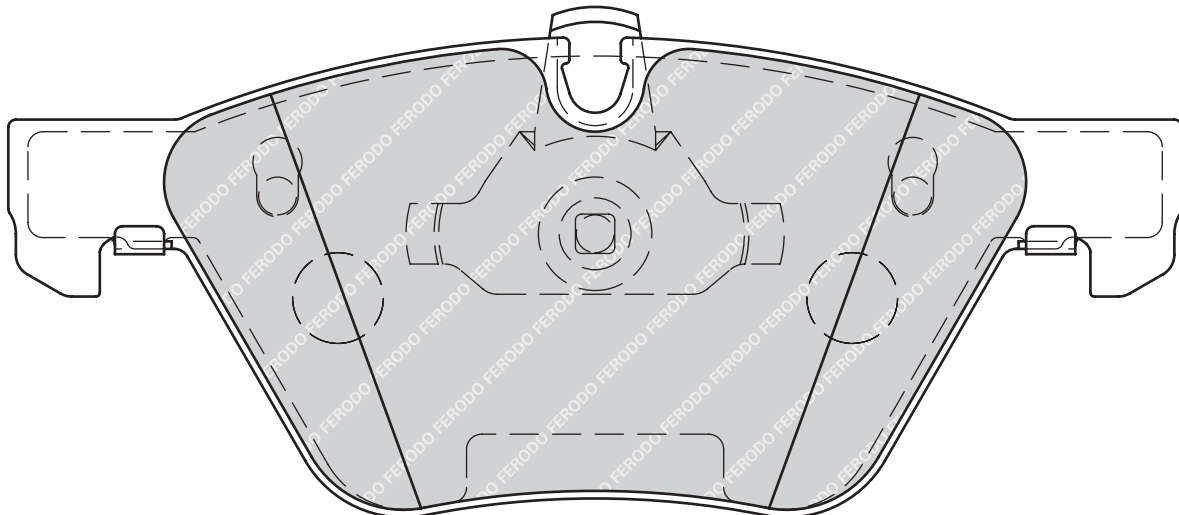

FDB1773

23794

BMW 1 (E81, E87), 1 Convertible (E88), 1 Coupe (E82), 3 (E90), 3 Convertible (E93), 3 Coupe (E92), 3 Touring (E91), 5 (E60), 5 Touring (E61), X1 (E84), Z4 (E89)