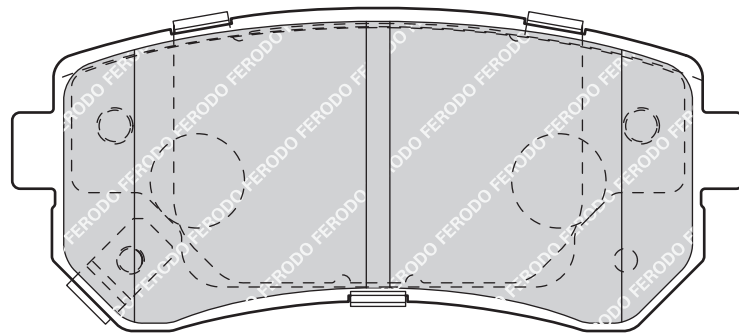

PEUGEOT 508, 508 SW

KIA CEE'D Estate (ED), CEE'D Hatchback (ED), PRO CEE'D (ED)

FDB4410

24606

116.4

59.0/60.1

17.5/17.5

TRW