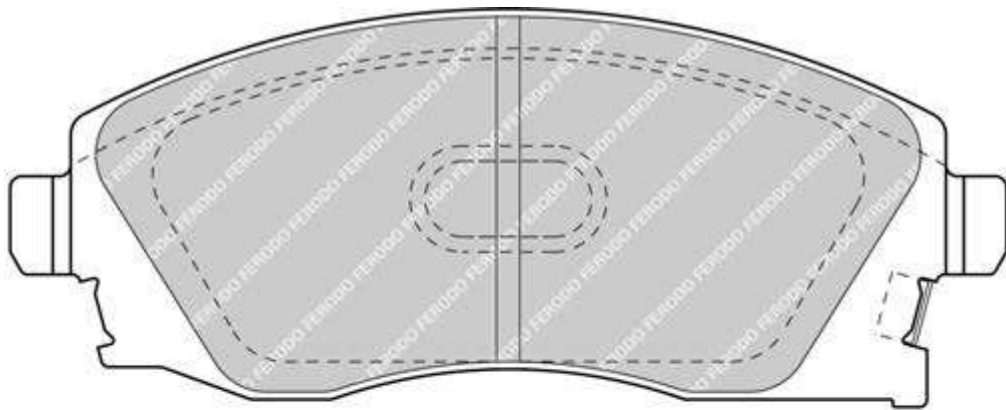

FDB1424

23225

OPEL COMBO Box Body / Estate, COMBO Tour, CORSA C (F08, F68), CORSA C Box (F08, W5L), MERIVA, TIGRA TwinTop

VAUXHALL COMBO Mk II (C) Box Body / Estate (F25), COMBO TOUR Mk II (C) (F25), CORSA Mk II (C) (W5L, F08), CORSAVAN Mk II (C), MERIVA Mk I (A), TIGRA TwinTop