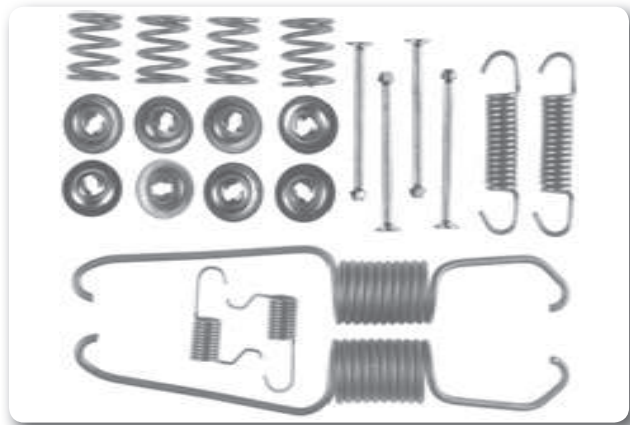

FBA59

FIAT MAREA (185), MAREA Weekend (185), TEMpra (159), TEMpra S.W. (159), TIPO (160)

FBA61

TOYOTA LAND CRUISER (_J6_), LAND CRUISER (_J7_), LAND CRUISER Hardtop (_J7_), LITEACE Box (CM3_V, KM3_V), LITEACE Box (M2_V), LITEACE Bus (CM30_G, KM30_G), LITEACE Wagon (M2_G), PREVIA (TCR2_, TCR1_)