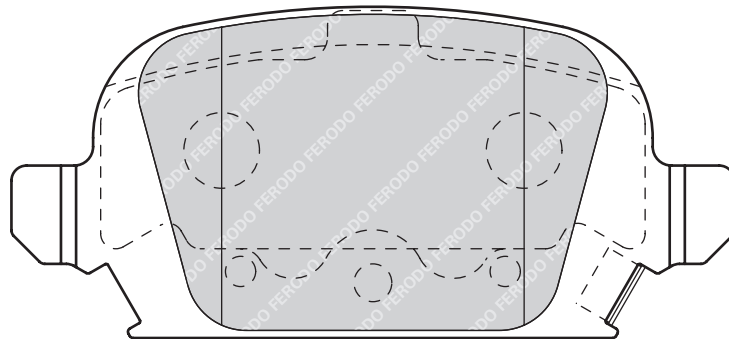

FDB1472

23284

96

43.8

13.9

TRW

2

2

OPEL CORSA C (F08, F68), CORSA C Box (F08, W5L), TIGRA TwinTop
VAUXHALL CORSA Mk II (C) (W5L, F08), CORSAVAN Mk II (C), TIGRA TwinTop