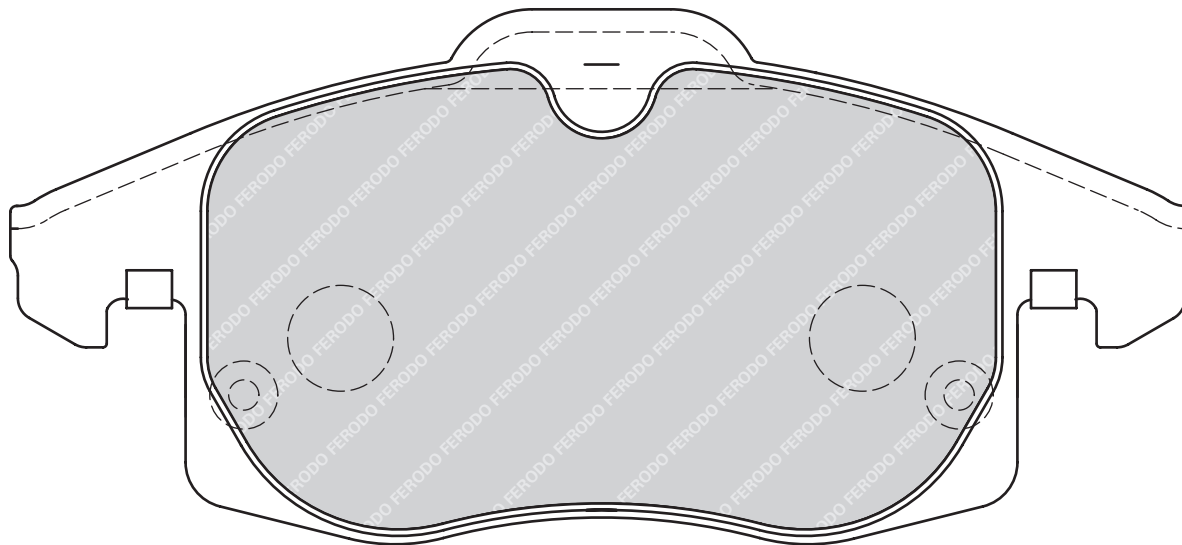

156

69.5/70.5 | 19.5

ATE

-

-

OPEL ASTRA H, ASTRA H Estate, ASTRA H GTC, ASTRA H Saloon, ASTRA H TwinTop, ASTRA H Van, SIGNUM, VECTRA C, VECTRA C Estate, VECTRA C GTS

SAAB 9-3 (YS3F), 9-3 Convertible (YS3F), 9-3 Estate, 9-3X

VAUXHALL ASTRA Mk V (H) Estate, ASTRA Mk V (H) Hatchback, ASTRA Mk V (H) Sport Hatch, ASTRA TwinTop Mk V (H), ASTRAVAN Mk V (H), SIGNUM, VECTRA Mk II (C), VECTRA Mk II (C) Estate, VECTRA Mk II (C) GTS