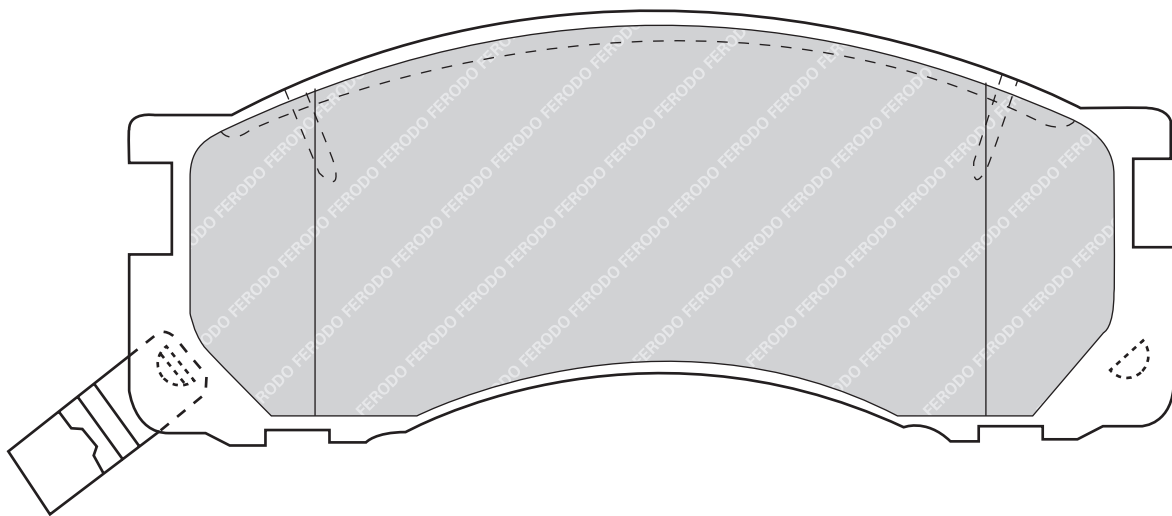

FDB930

21780

128/137

52/55

15.5

AKE

2

-

TOYOTA LITEACE Box (CM3_V, KM3_V), LITEACE Bus (CM30_G, KM30_G), PREVIA (TCR2_, TCR1_)