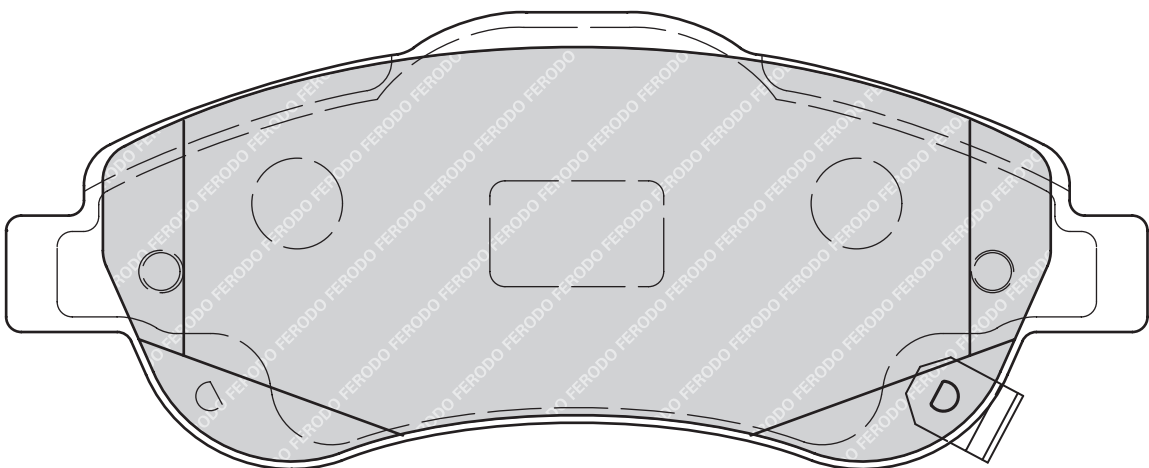

FDB4228

24638

151.1

56.9/60.5

18.9

BOS

2

-

HONDA CR-V III