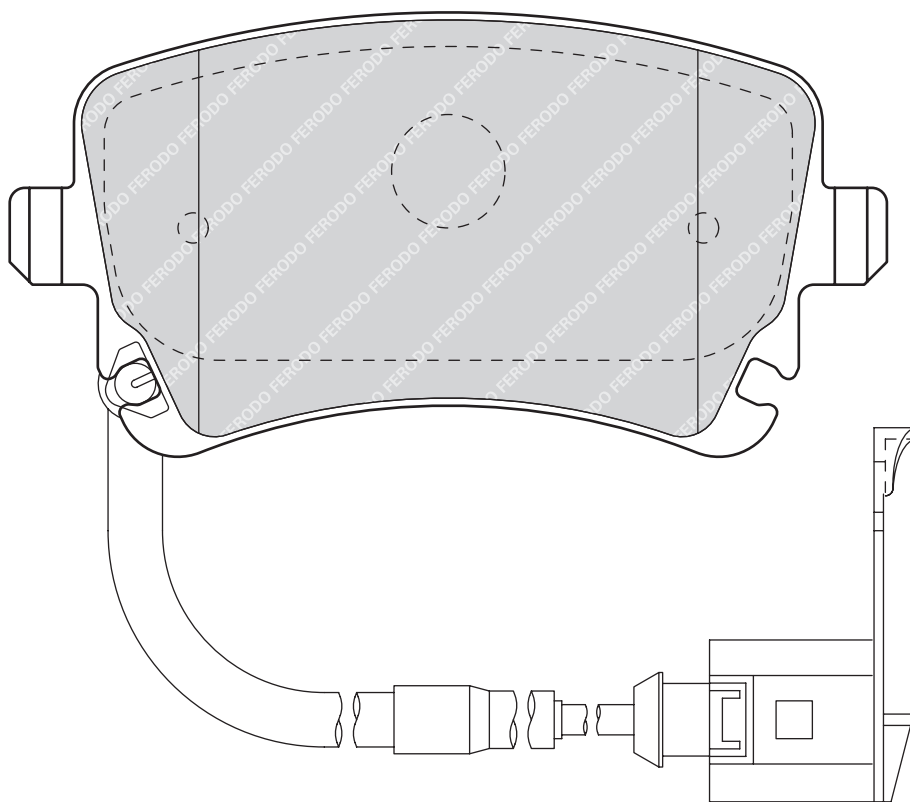

23326

116

58.8

17.5

TRW

2

2

VOLKSWAGEN PHAETON (3D_)