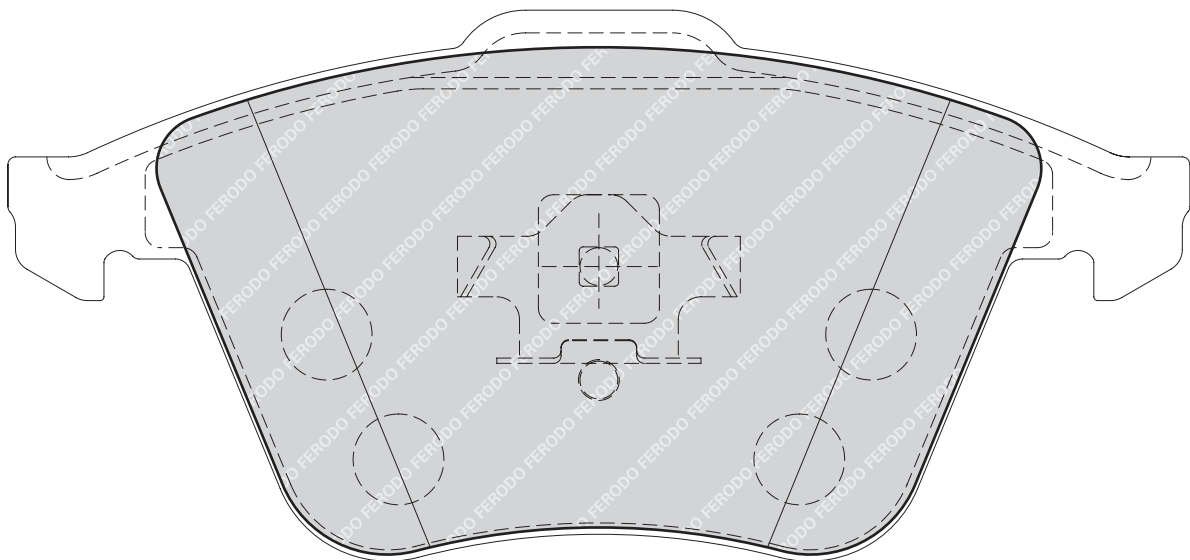

FORD FOCUS II (DA_), FOCUS II Convertible, FOCUS II Estate (DAW_), FOCUS II Saloon (DA_)

MAZDA 3 (BK), 3 (BL), 3 Saloon (BK), 3 Saloon (BL)

OPEL SIGNUM

SAAB 9-3 (YS3F), 9-3 Convertible (YS3F), 9-3 Estate, 9-3X

VAUXHALL SIGNUM

VOLVO C30, S40 II (MS), V50 (MW)