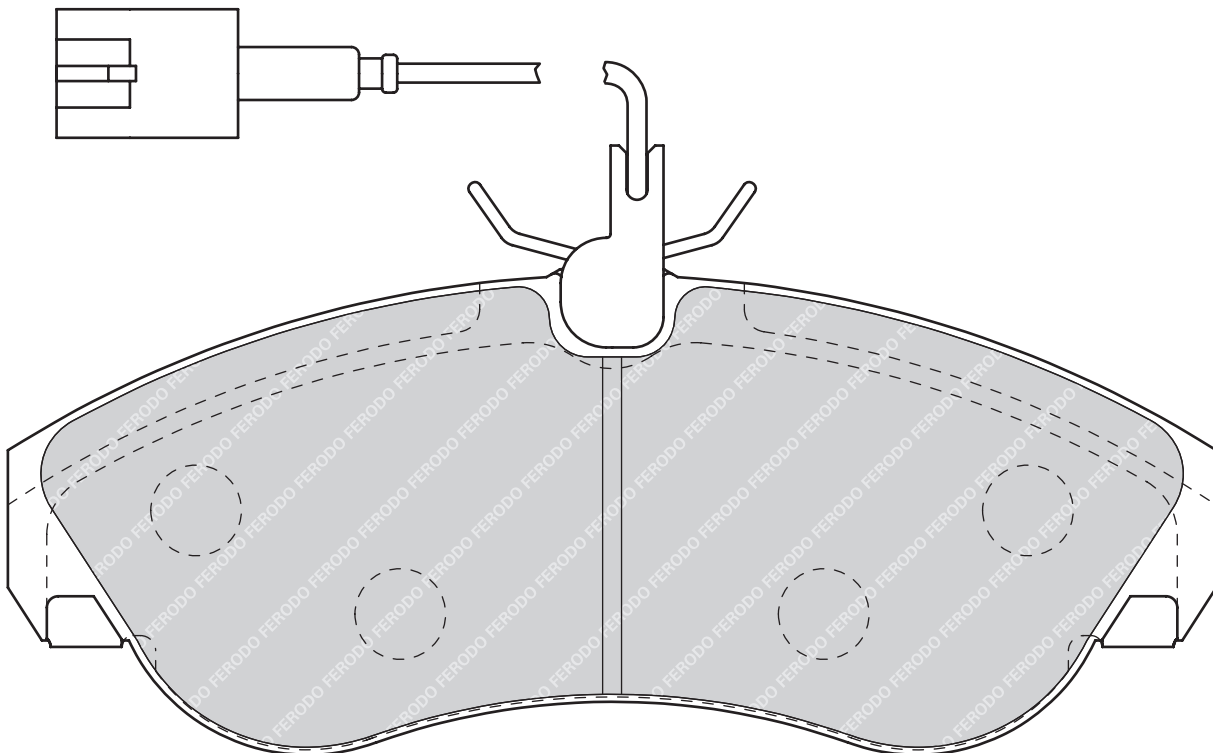

21799

160

64.3

18.9

LUC

1

-

CITROËN JUMPER Box (230L), JUMPER Box (244), JUMPER Bus (230P), JUMPER Bus (244, Z_), JUMPER Platform/Chassis (230), JUMPER Platform/Chassis (244)**FIAT DUCATO** Box (230L), DUCATO Box (244), DUCATO Bus (230), DUCATO Bus (244, Z_), DUCATO Platform/Chassis (230), DUCATO Platform/Chassis (244)**PEUGEOT BOXER** Box (230L), BOXER Box (244), BOXER Bus (230P), BOXER Bus (244, Z_), BOXER Platform/Chassis (244), BOXER Platform/Chassis (ZCT_)