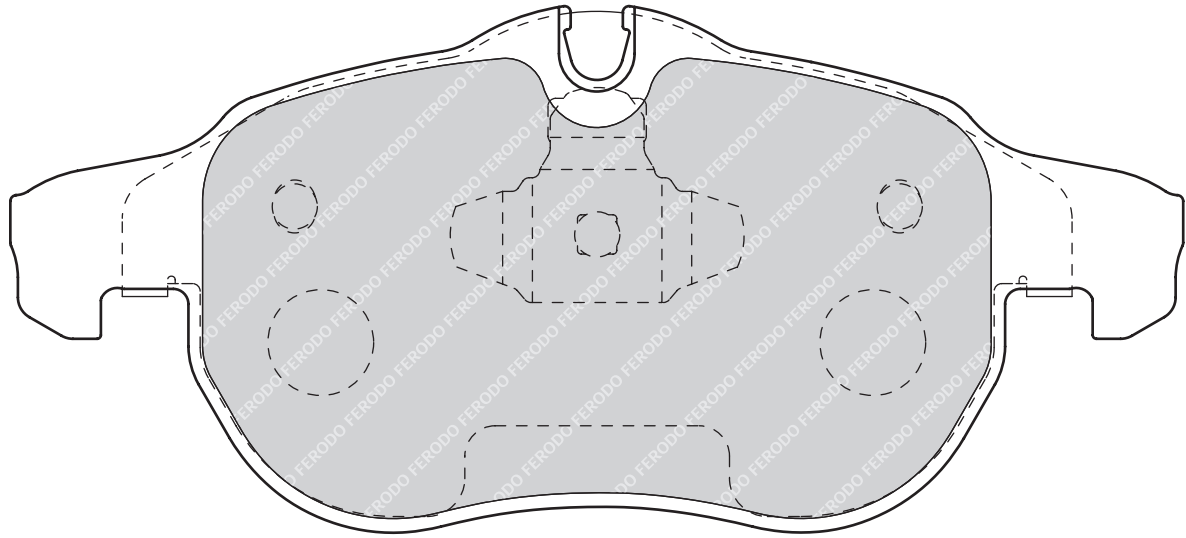

FDB4188

23402

155.1

69.5/70.5

20.5

FIAT CROMA (194)
OPEL ZAFIRA (A05), ZAFIRA Van
VAUXHALL ZAFIRA Mk II (B) (M75)