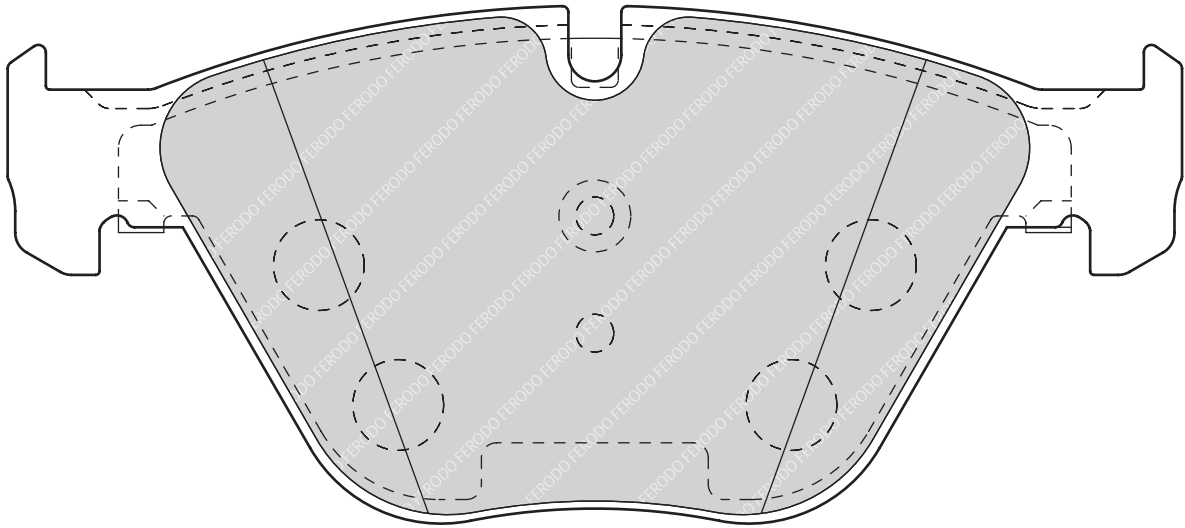

FDB4191

23313

155.1

68.5

20.3

ATE

-

-

BMW 3 (E90), 3 Convertible (E93), 3 Coupe (E92), 3 Touring (E91), X1 (E84)