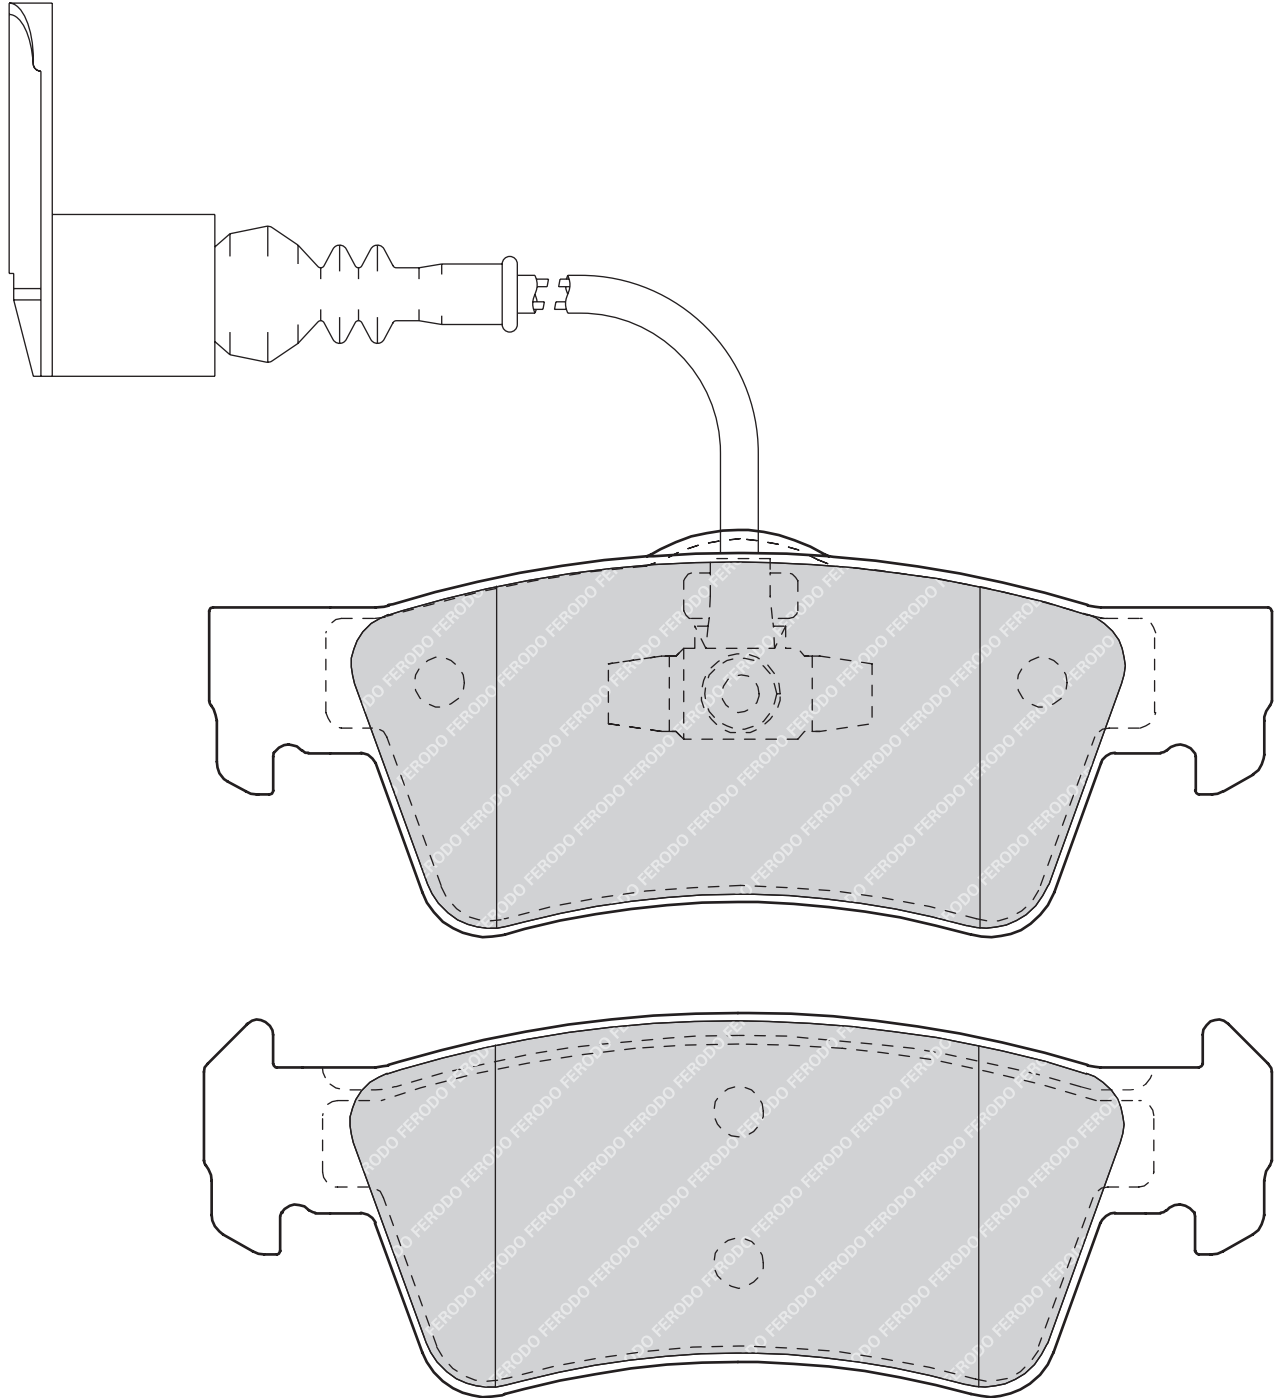

FVR1647

24367

140.7/141.3

50.9/53.9

19.2

ATE

1

VOLKSWAGEN MULTIVAN V (7HM, 7HN, 7HF, 7EF, 7EM, 7EN), TOUAREG (7LA, 7L6, 7L7), TRANSPORTER V Box (7HA, 7HH, 7EA, 7EH), TRANSPORTER V Bus (7HB, 7HJ, 7EB, 7EJ, 7EF), TRANSPORTER V Platform/Chassis (7JD, 7JE, 7JL, 7JY, 7JZ, 7FD)