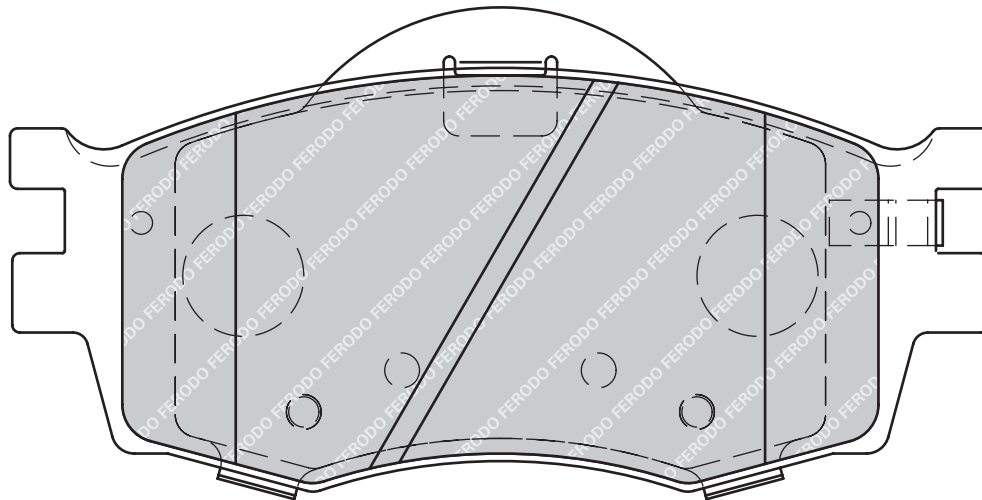

HYUNDAI ACCENT III (MC), ACCENT Saloon (MC), i20 (PB, PBT)
KIA RIO II (JB), RIO II Saloon (JB)