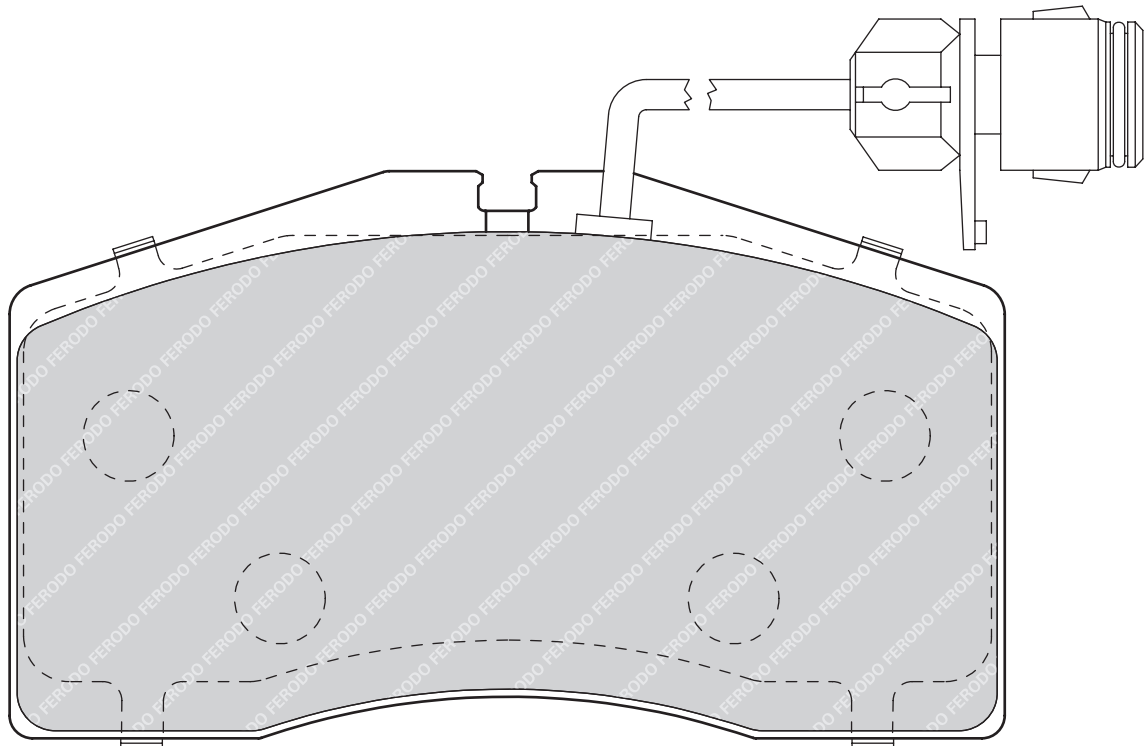

FDB1509

23773

132

75

17.5

BRE

2

-

AUDI A8 (4D2, 4D8)