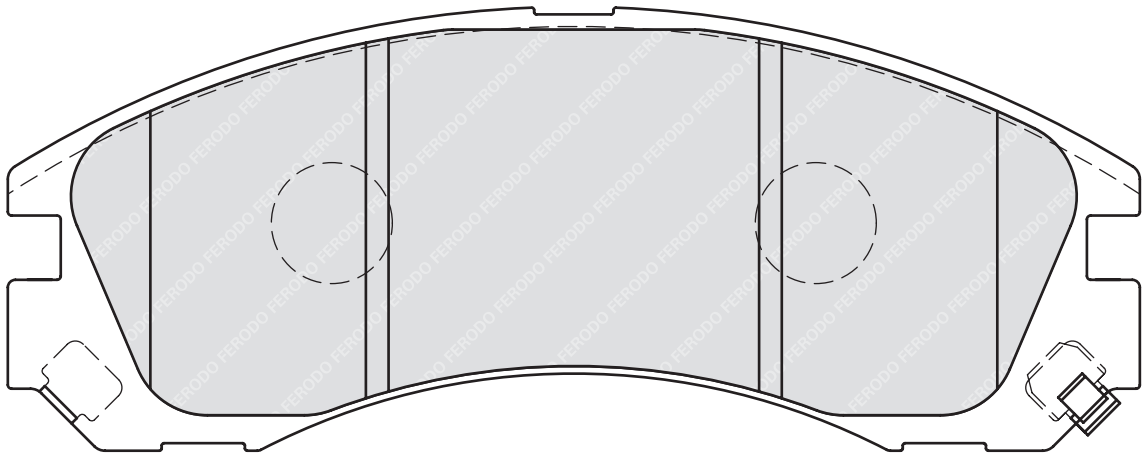

149.8

58.7

15.6

AKE

2

-

CITROËN C-CROSSER (EP_), C-CROSSER ENTERPRISE
PEUGEOT 4007 (GP_)