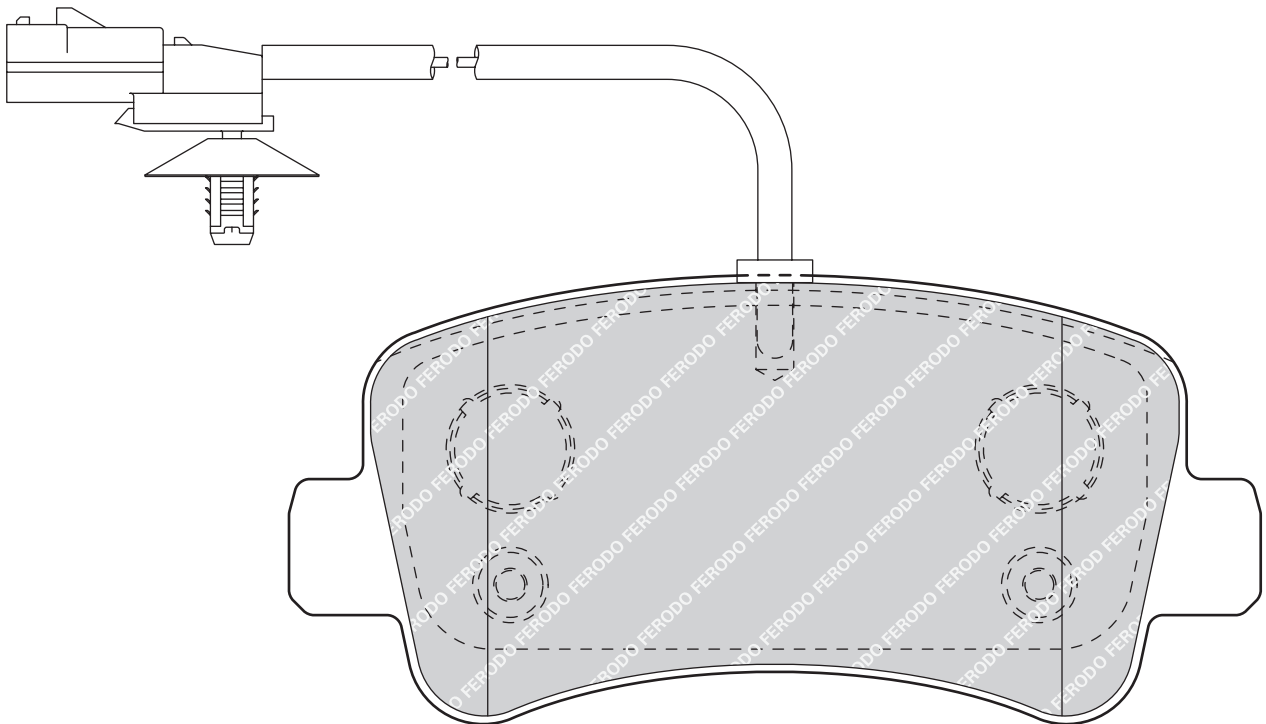

OPEL MOVANO B Box, MOVANO B Bus, MOVANO B Platform/Chassis

VAUXHALL MOVANO Mk II (B) Chassis/Cab, MOVANO Mk II (B) Combi, MOVANO Mk II (B) Doublecab, MOVANO Mk II (B) VAN