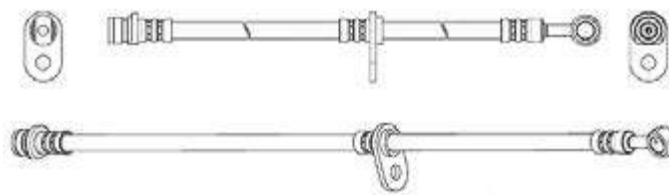

FHY2157

↔ **A** **B**
500 Ø 10 F 10X1

HONDA Concerto
ROVER 214, 216, 218, 220, 414, 416, 416 Tourer, 418, 418 Tourer, 420, 420 Tourer