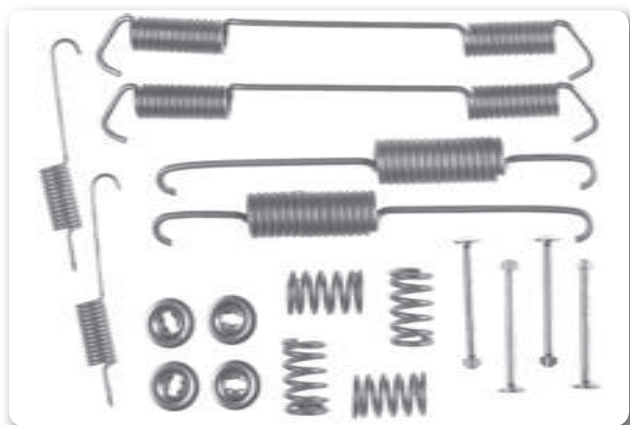

FBA63

FIAT DUCATO Box (280), DUCATO Box (290), DUCATO Panorama (280), DUCATO Panorama (290), DUCATO Platform/Chassis (280), DUCATO Platform/Chassis (290)
PEUGEOT J5 Box (280L), J5 Box (290L), J5 Bus (280P), J5 Bus (290P), J5 Platform/Chassis (280L), J5 Platform/Chassis (290L)