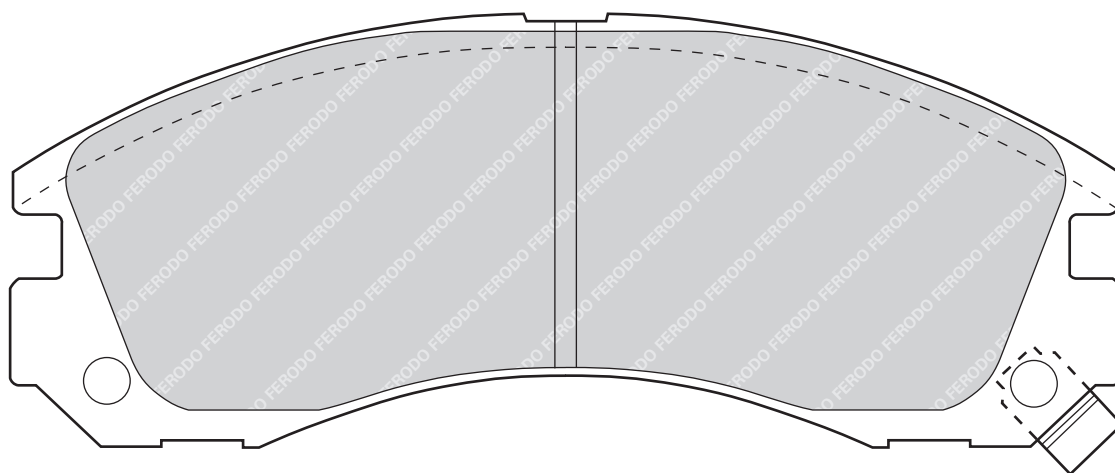

FDB765

21363

150

59

15.7

AKE

2

-

MITSUBISHI ECLIPSE I (D2_A), GALANT V (E5_A, E7_A, E8_A), GALANT V Saloon (E5_A, E7_A, E8_A), GALANT VI (EA_), GALANT VI Estate (EA_), L 200 (K_T), L 400 Box (PD_W, PC_W, PB_V, PA_W, PA_V), L 400 / SPACE GEAR Bus (PD_W, PC_W, PA_V, PB_V), Lancer Evolution (CE9A, CN9A), Lancer Evolution (CP9A), Lancer Evolution (CT9A), Lancer Evolution (CZ4A), LANCER VI (CK/P_A), OUTLANDER I (CU_), OUTLANDER II (CW_W), PAJERO II (V3_W, V2_W, V4_W), PAJERO II Open Off-Road Vehicle (V2_W, V4_W), PAJERO SPORT (K90), SPACE GEAR (PD_W, PC_W, PB_V, PA_W, PA_V), SPACE RUNNER (N6_W), SPACE WAGON (N3_W, N4_W), SPACE WAGON (N9_W, N8_W)