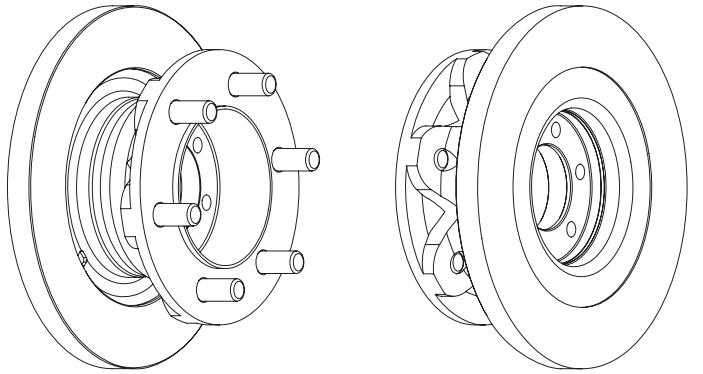

FCR139A

IVECO DAILY I Box Body / Estate, DAILY I Bus, DAILY I Dumptruck, DAILY I Platform/Chassis, DAILY II Box Body / Estate, DAILY II Platform/Chassis