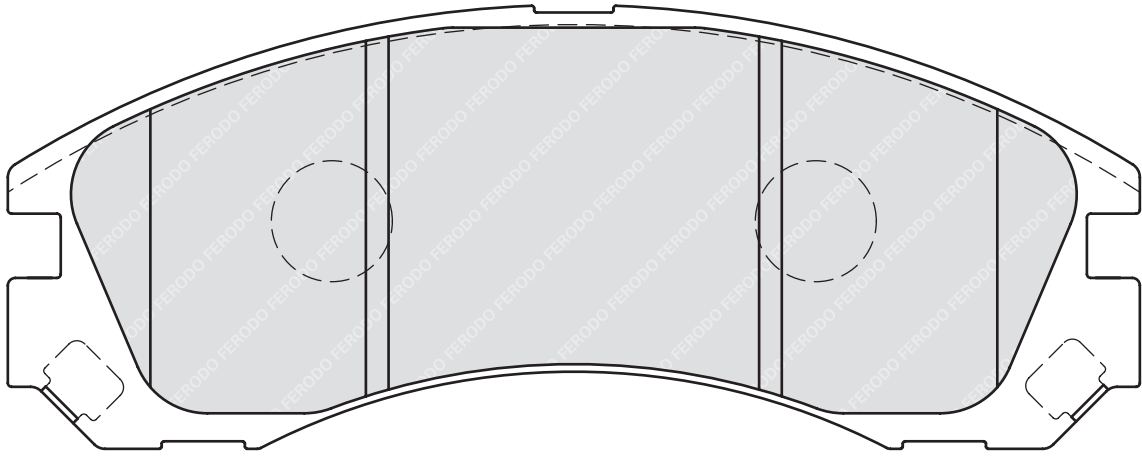

149.8

58.7

15.6

AKE

2

-

CITROËN C-CROSSER (EP_), C-CROSSER ENTERPRISE
PEUGEOT 4007 (GP_)