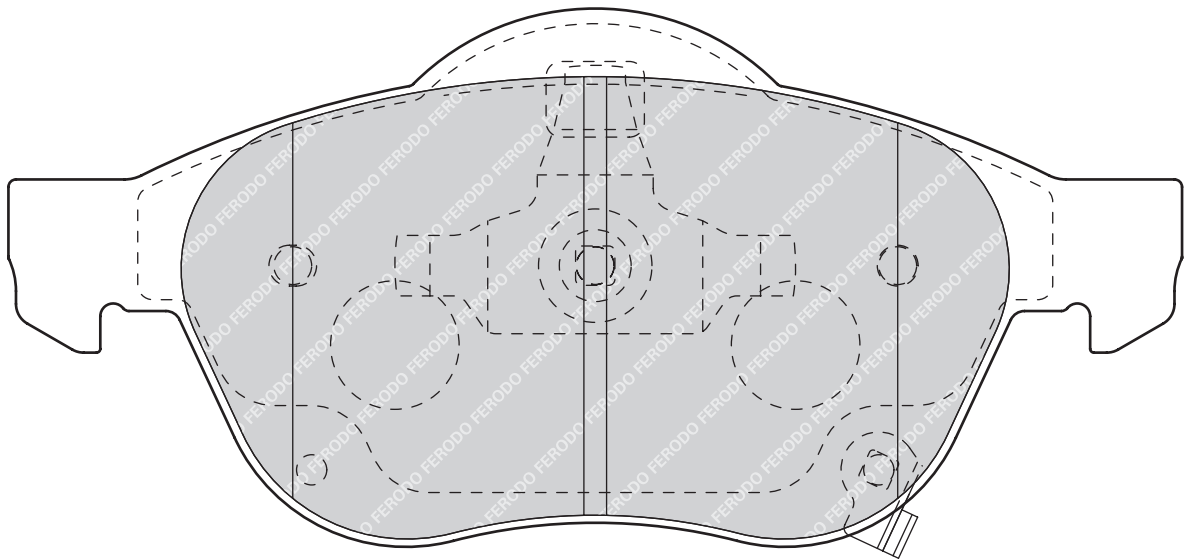

FDB1447

23996

156.3

67.8/70.8

18.3

ATE

2

-

TOYOTA AVENSIS (_T22_), AVENSIS Liftback (_T22_), AVENSIS Station Wagon (_T22_)