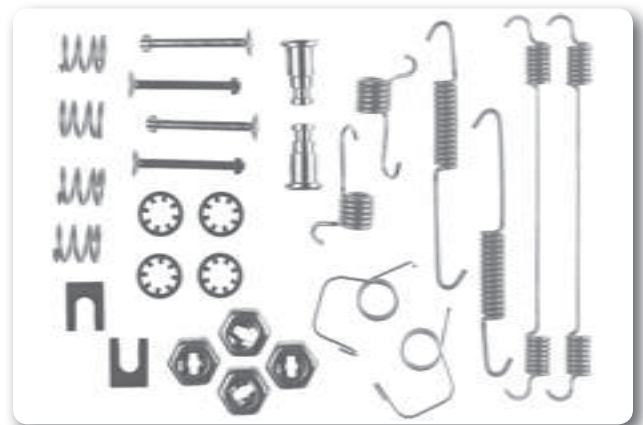

FBA29

CITROËN AX (ZA_), SAXO (S0, S1)
PEUGEOT 106 I (1A, 1C), 106 II (1), 309 I (10C, 10A), 309 II (3C, 3A)
RENAULT 9 (L42_), 11 (B/C37_), 11 Box (S37_)