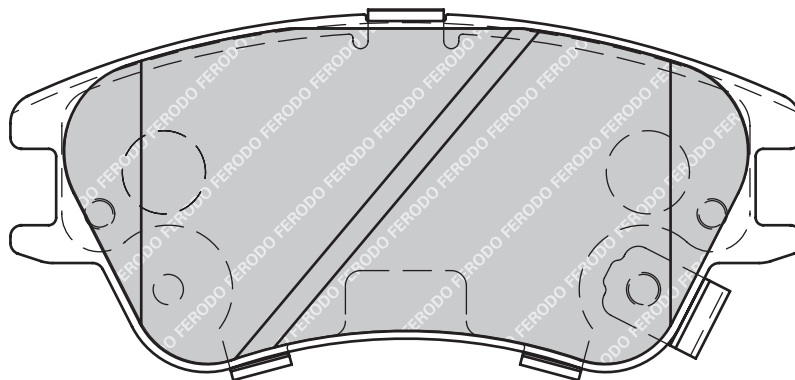

FDB1950

24277

104.6

47.4

17

MAN

2

4

HYUNDAI ATOS (MX), ATOS PRIME (MX)