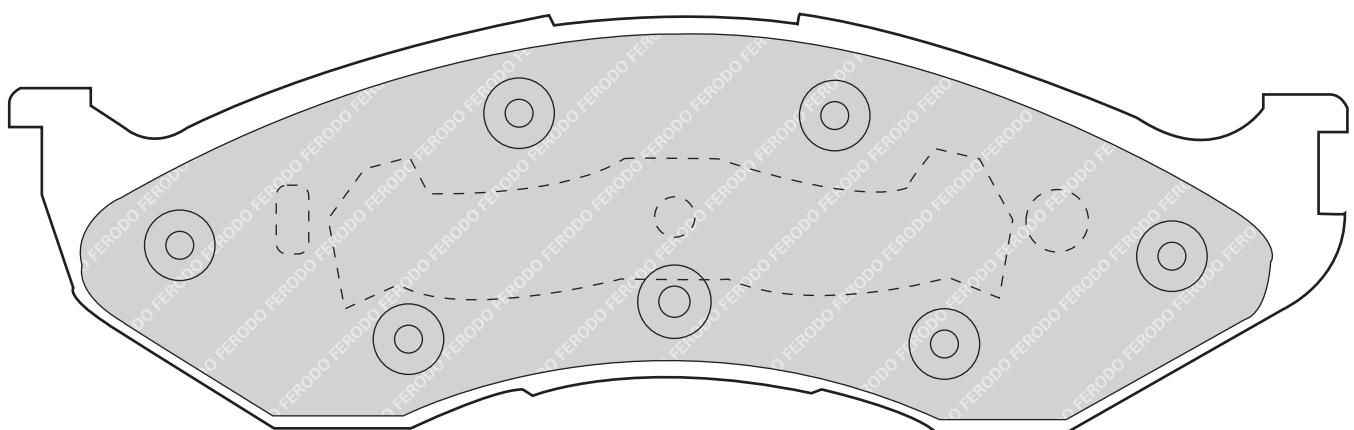

FDB929

21822

177

55

17

KEL

-

-

JEEP CHEROKEE (XJ), GRAND CHEROKEE I (ZJ), WRANGLER I (YJ, SJ_)
KIA CARNIVAL (UP)