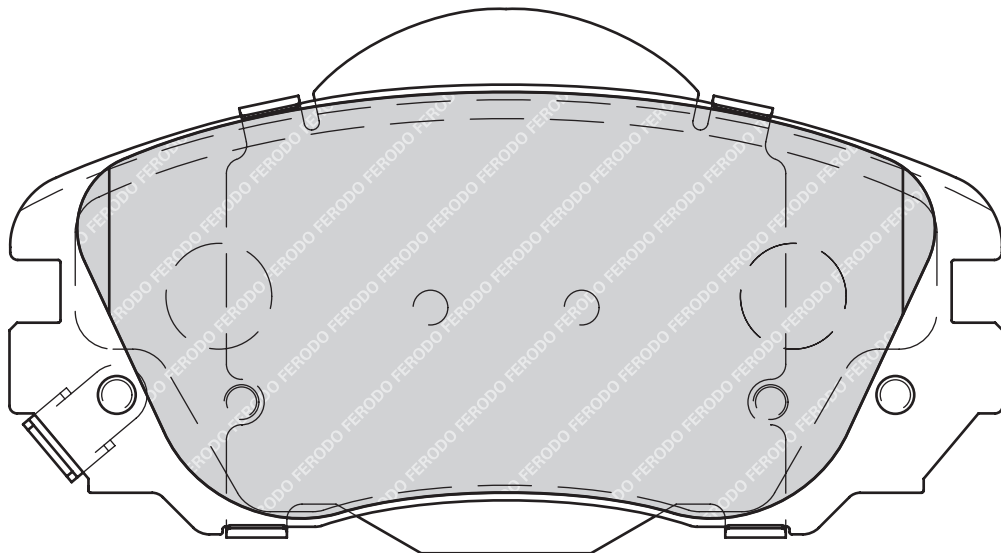

OPEL INSIGNIA, INSIGNIA Saloon, INSIGNIA Sports Tourer

SAAB 9-5 (YS3G)

VAUXHALL INSIGNIA, INSIGNIA Saloon, INSIGNIA SPORTS TOURER