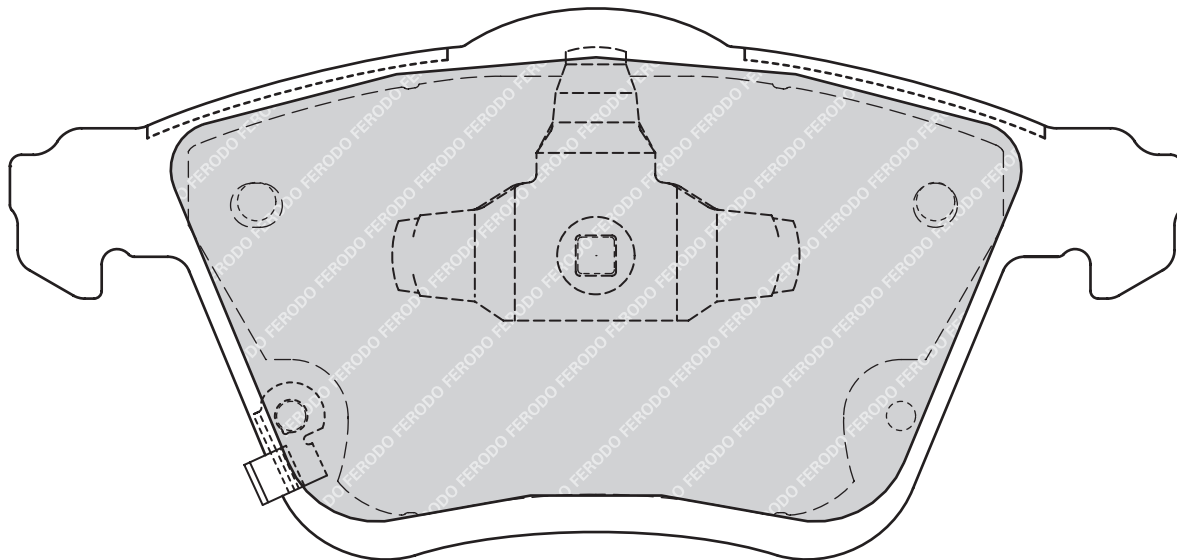

24002

155.3

72.8

18.6

ATE

2

-

MAZDA 6 (GG), 6 Hatchback (GG), 6 Station Wagon (GY)