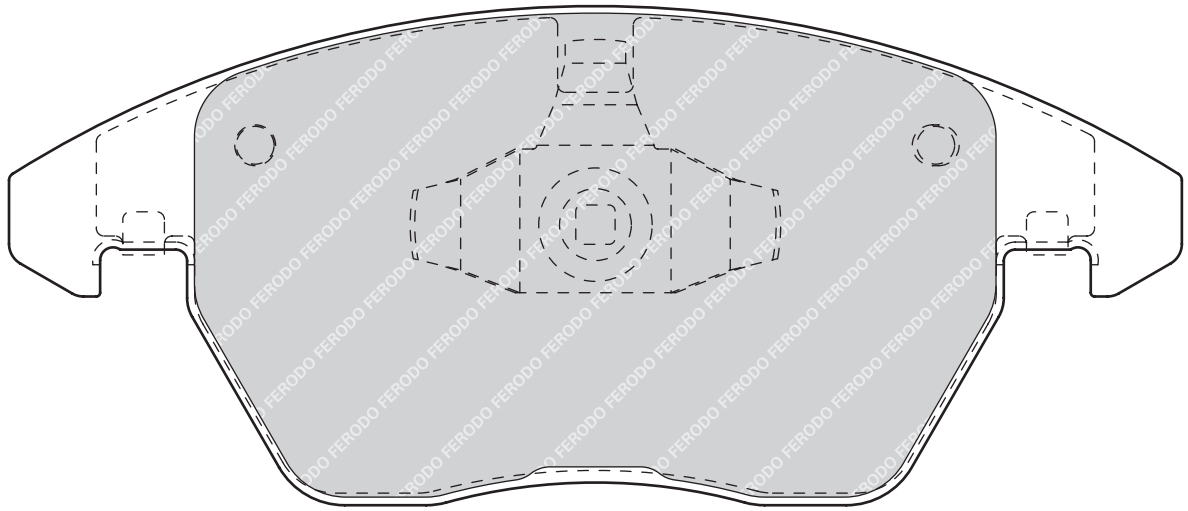

FDB1728

23589

155.1/156.4

71.4 | 19.3

ATE

-

-

CITROËN C4 (LC_), C4 Coupe (LA_), C4 Saloon

PEUGEOT 207 (WA_, WC_), 207 CC (WD_), 207 Saloon, 207 SW (WK_), 207 Van, 208, 307 (3A/C), 307 Break (3E), 307 CC (3B), 307 SW (3H), 308 (4A_, 4C_), 308 CC, 308 SW, 3008