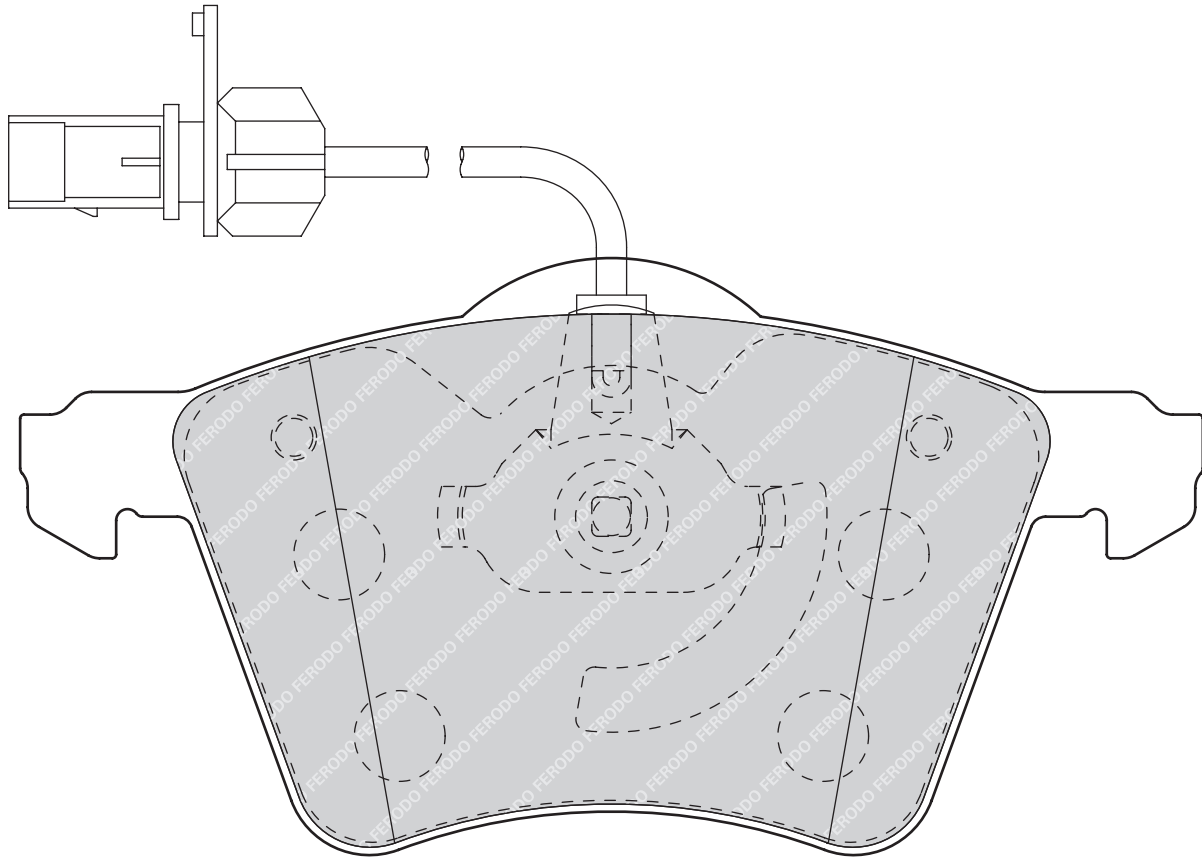

ATE

1

-

FORD GALAXY (WGR)

SEAT ALHAMBRA (7V8, 7V9)

VOLKSWAGEN SHARAN (7M8, 7M9, 7M6)

FDB1655

23326