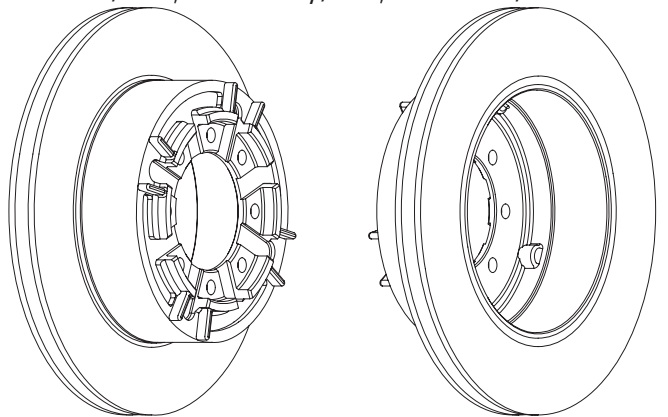

FCR140A

IVECO DAILY I Box Body / Estate, DAILY I Bus, DAILY I Dumptruck, DAILY I Platform/Chassis, DAILY II Box Body / Estate, DAILY II Platform/Chassis