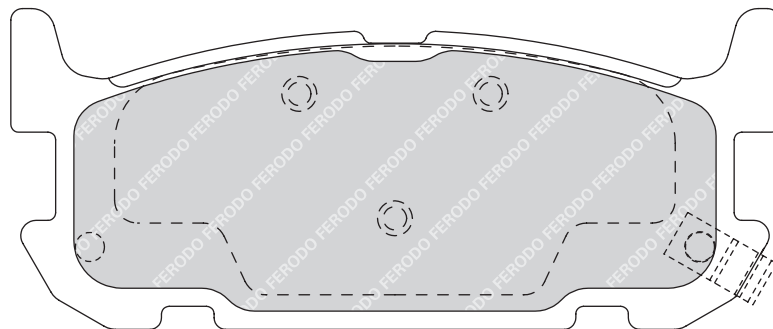

FDB1755

24029

MAZDA MX-5 II (NB)