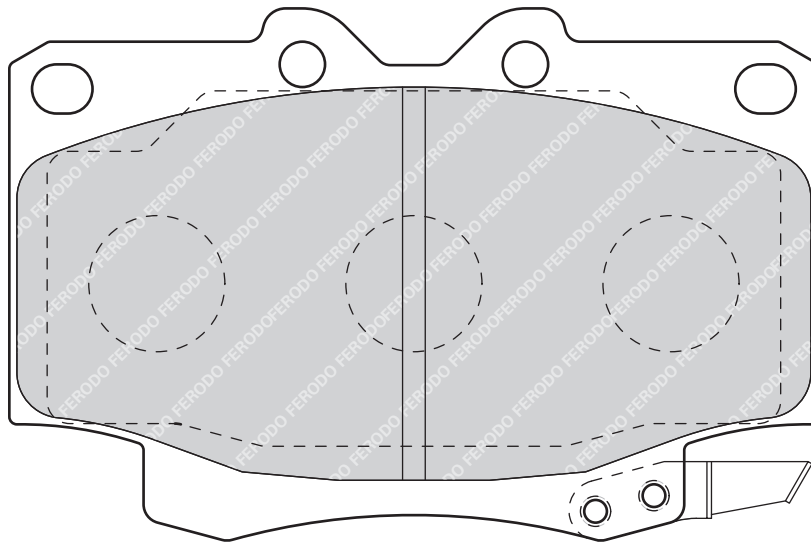

FDB1504

21777

107

74.5/70.1

15

SUM

4

-

TOYOTA LAND CRUISER (_J7_), LAND CRUISER 90 (_J9_), LAND CRUISER Hardtop (_J7_)