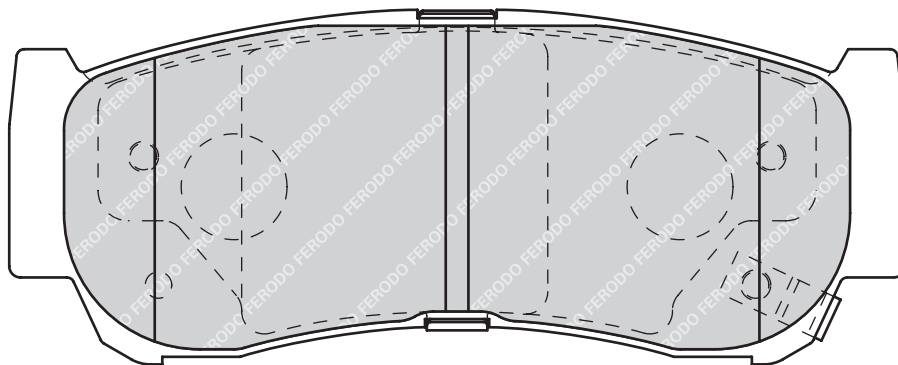

FDB1910

24488

118.6

47

15.4/15.9

MAN

2

HYUNDAI H-1 Box, H-1 Platform/Chassis, H-1 / STAREX, H-1 / STAREX Bus (KMF), SANTA FÉ II (CM)