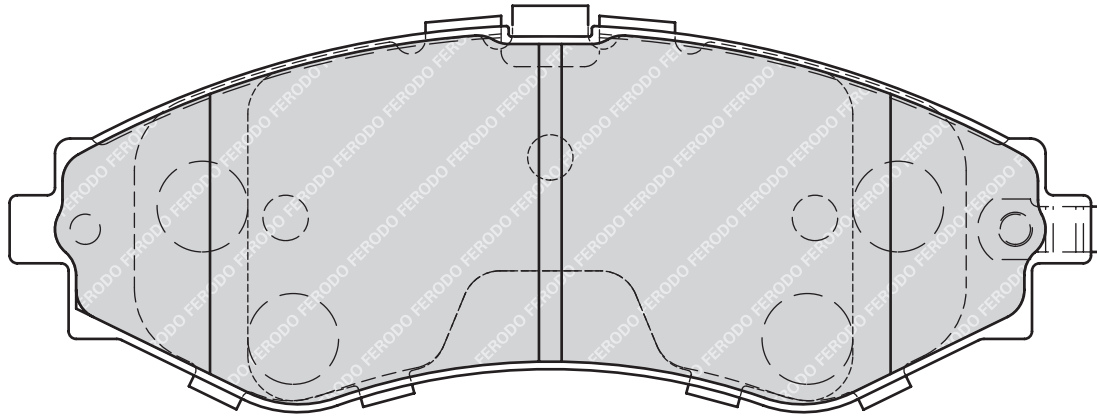

FDB1969

24062

143.1

51.2

18

SUM

-

-

CHEVROLET EPICA (KL1_), EVANDA
DAEWOO EVANDA (KLAL)