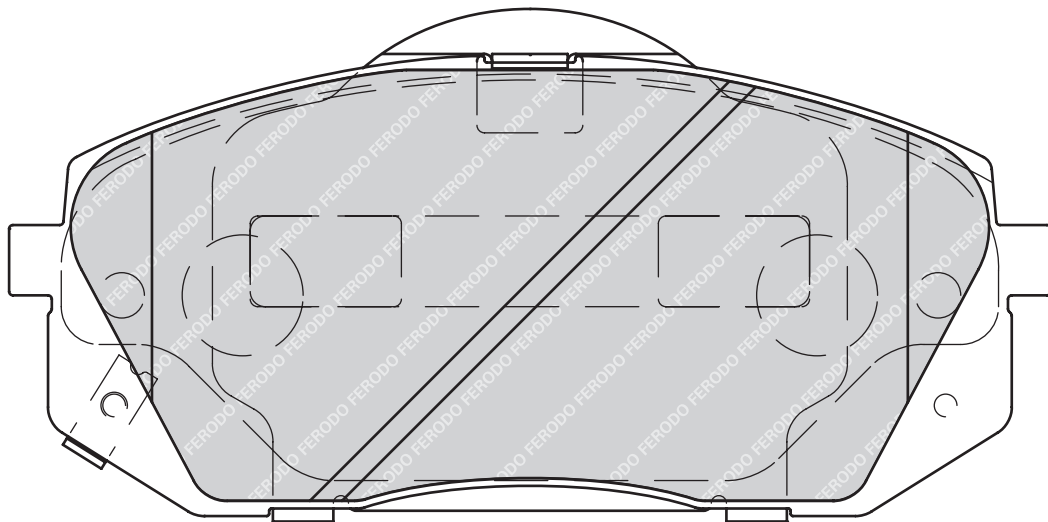

FDB4194

24501

137.9

61.1

16.4/16.9

N/A

2

-

HYUNDAI i40, i40 CW (VF), ix35 (LM)

KIA CARENS III (UN), SPORTAGE (JE_), SPORTAGE (SL)