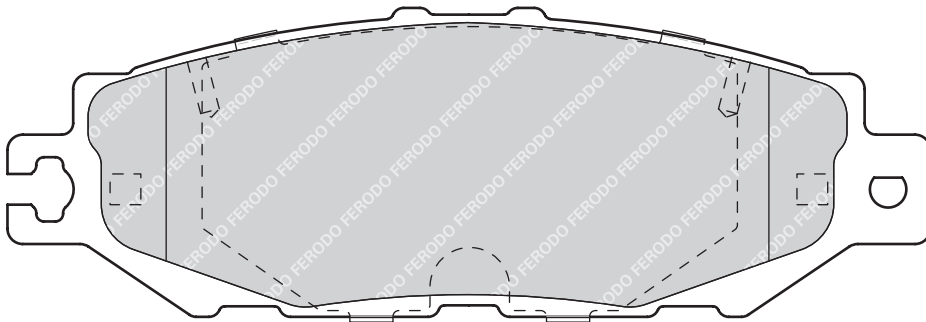

FDB1684

21786

122

41

15.5

SUM

-

-

LEXUS LS (UCF10), LS (UCF20)