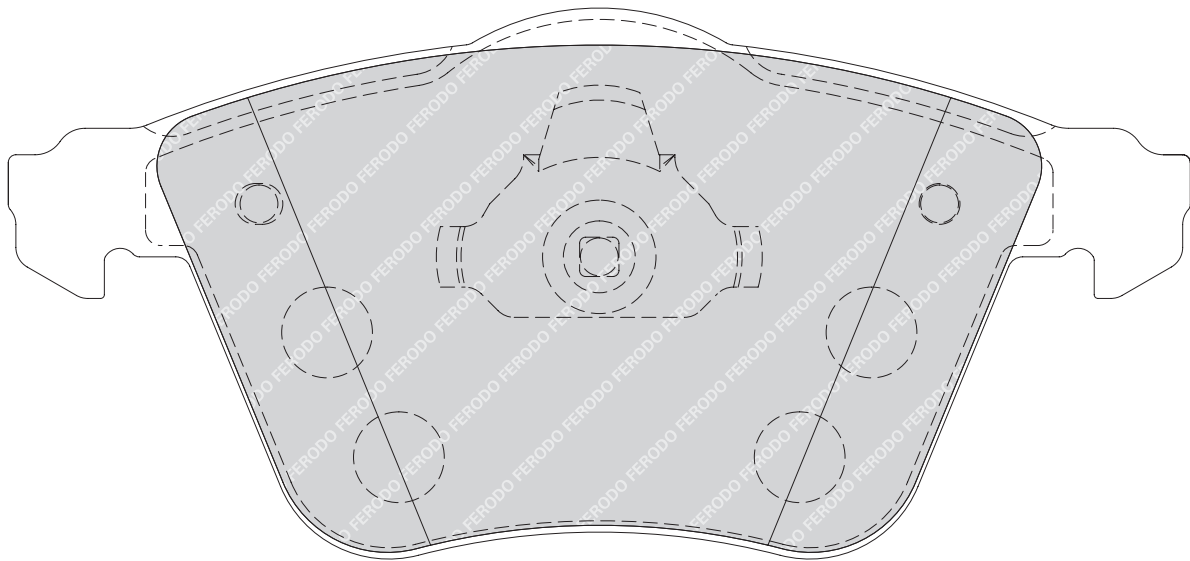

FORD FOCUS II (DA_), FOCUS II Convertible, FOCUS II Estate (DAW_), FOCUS II Saloon (DA_)

MAZDA 3 (BK), 3 (BL), 3 Saloon (BK), 3 Saloon (BL)

OPEL SIGNUM

SAAB 9-3 (YS3F), 9-3 Convertible (YS3F), 9-3 Estate, 9-3X

VAUXHALL SIGNUM

VOLVO C30, S40 II (MS), V50 (MW)