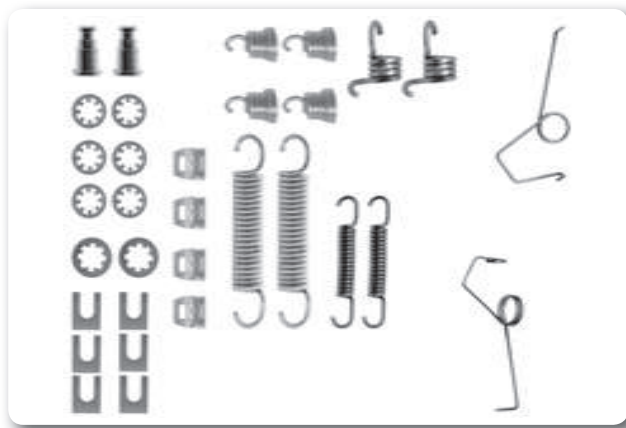

FBA62

RENAULT TRAFIC Box (TXX), TRAFIC Bus (TXW), TRAFIC Platform/Chassis (PXX)