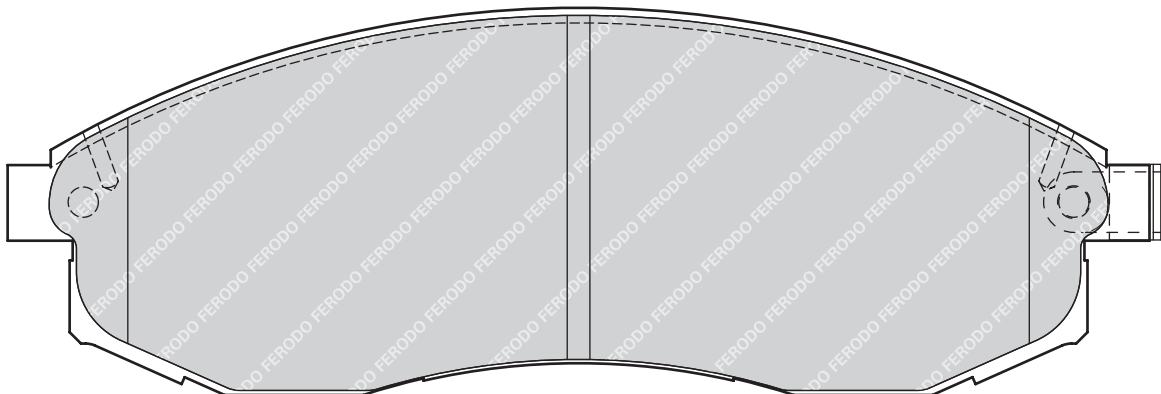

FDB1646

23086

151

51.3

16

SUM

2

-

MITSUBISHI L 200 (K__T)

NISSAN MAXIMA QX III (A32)