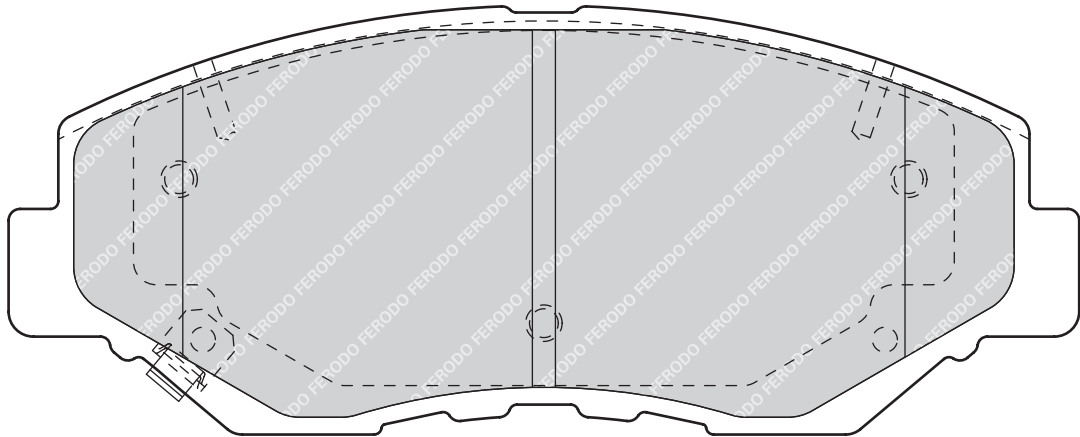

FDB1658

23868

142

56.5

17.4

AKE

2

-

HONDA ACCORD VIII (CL_, CM_), ACCORD VIII Tourer (CM_), CR-V II (RD_)