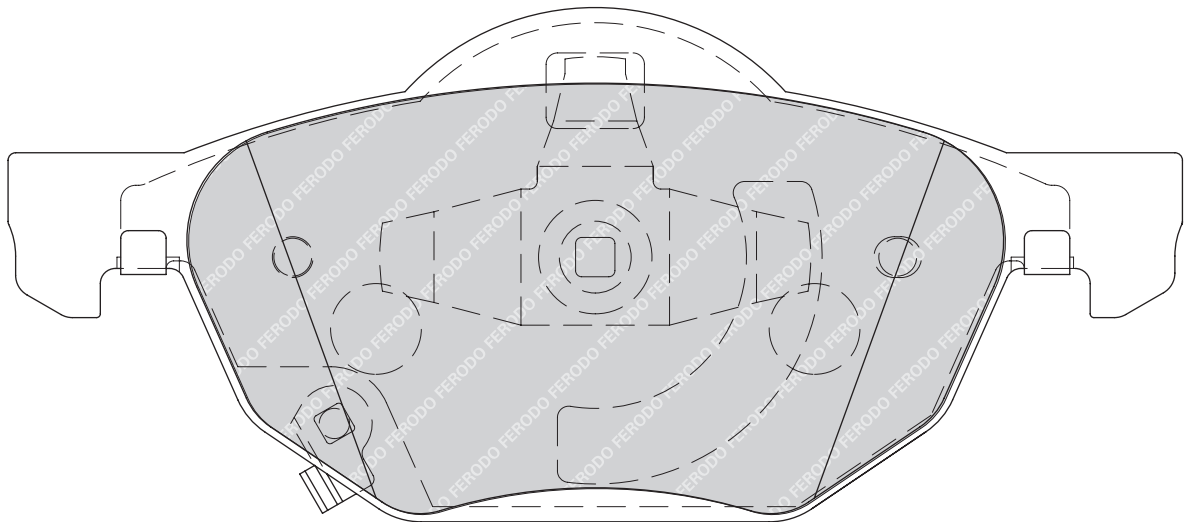

23719

155.2

68.5

17

ATE

2

-

HONDA ACCORD VIII (CL_, CM_), ACCORD VIII Tourer (CM_)