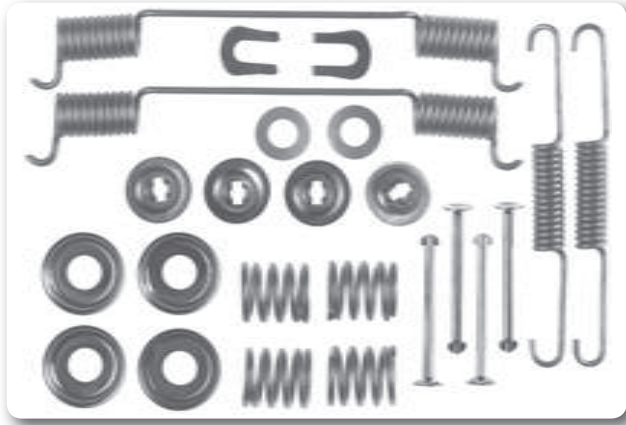

FBA36

NISSAN PRIMERA (P10), PRIMERA Hatchback (P10), PRIMERA Traveller (W10), SUNNY II (N13), SUNNY II Coupe (B12), SUNNY II Hatchback (N13), SUNNY III Traveller (Y10)