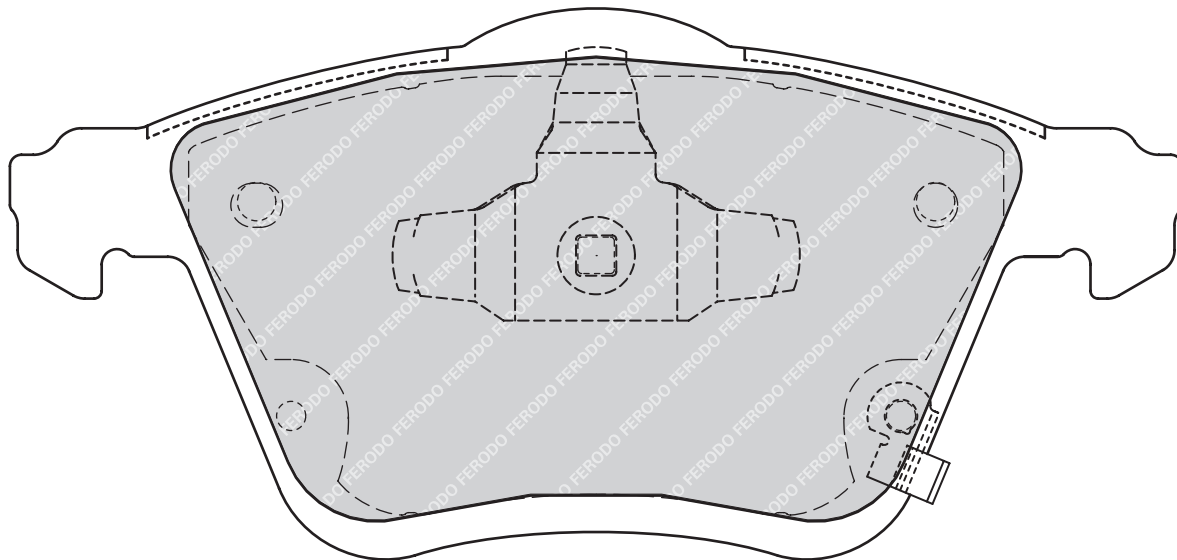

24002

155.3

72.8

18.6

ATE

2

-

MAZDA 6 (GG), 6 Hatchback (GG), 6 Station Wagon (GY)