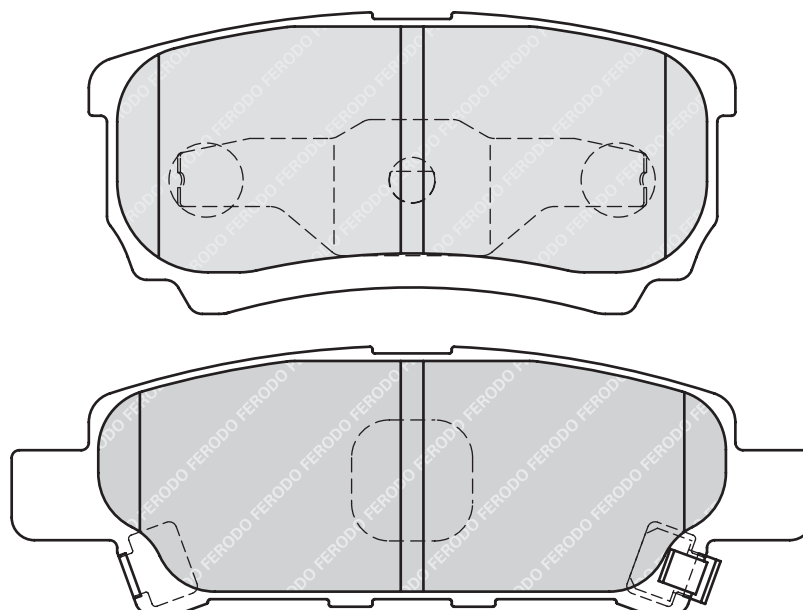

FDB1839

24014

105.9/85.4

35.5/40.0

15.5

AKE

2

-

CHRYSLER SEBRING (JS)

DODGE AVENGER, CALIBER

JEEP COMPASS (MK49), PATRIOT (MK74)

MITSUBISHI Lancer Evolution (CE9A, CN9A), Lancer Evolution (CP9A), Lancer Evolution (CT9A), Lancer Evolution (CZ4A), LANCER VI (CK/P_A), OUTLANDER I (CU_)