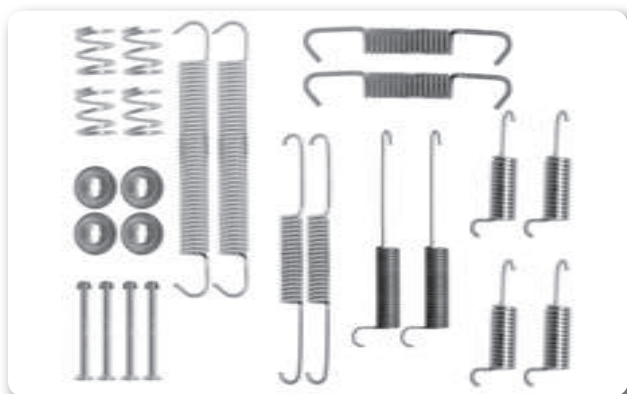

FBA78

OPEL ASTRA F (56_, 57_), ASTRA F CLASSIC Estate, ASTRA F CLASSIC Hatchback, ASTRA F CLASSIC Saloon, ASTRA F Convertible (53_B), ASTRA F Estate (51_, 52_), ASTRA F Hatchback (53_, 54_, 58_, 59_), ASTRA F Van (55_)
VOLKSWAGEN TRANSPORTER IV Box (70XA), TRANSPORTER IV Bus (70XB, 70XC, 7DB, 7DW), TRANSPORTER IV Platform/Chassis (70XD)