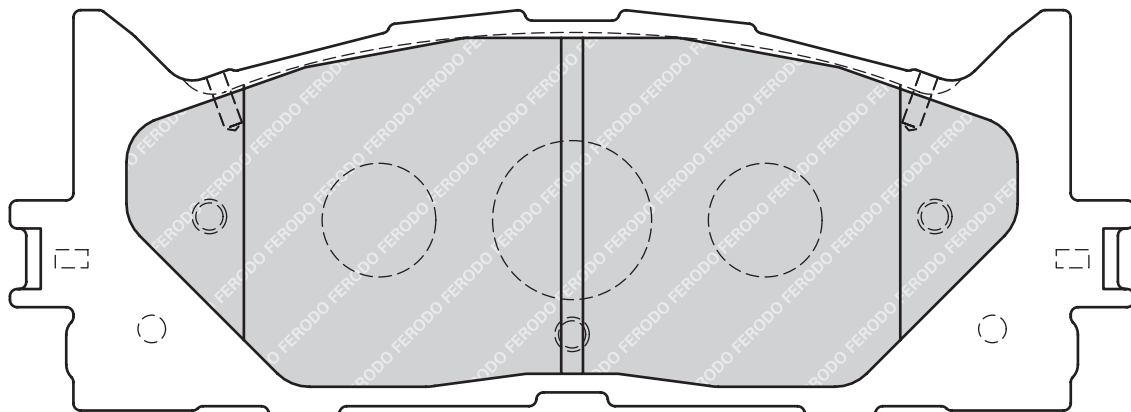

FDB1991

24350

157.5

56.9

17.6

AKE

-

-

LEXUS ES (GSV4_, ACV4_)

TOYOTA CAMRY (MCV3_, ACV3_, XV3_), CAMRY Saloon (_XV4_)