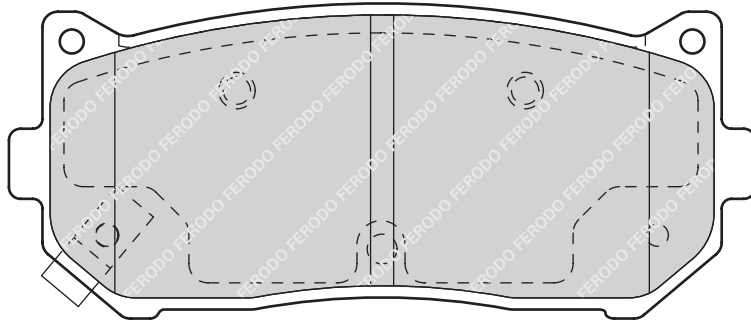

FDB1569

23455

99

41.8

12.7

SUM

2

-

KIA CARENS I (FC), CARENS II (FJ), CLARUS (K9A), CLARUS Estate (GC), SHUMA (FB), SHUMA II (FB), SHUMA II Saloon (FB), SHUMA Saloon (FB)