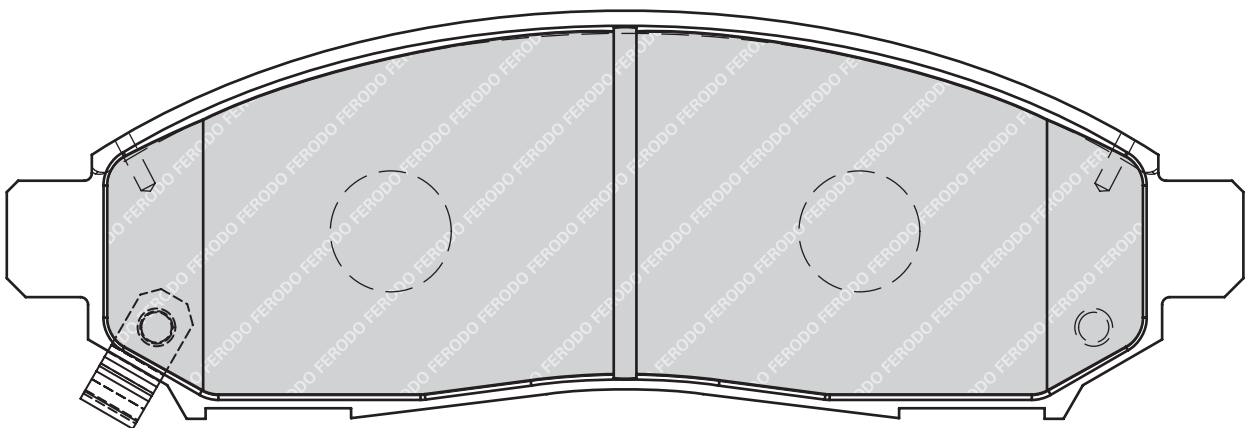

FDB1997

24227

163.6

54

16.4

TOK

1

-

NISSAN NAVARA (D40), NP300