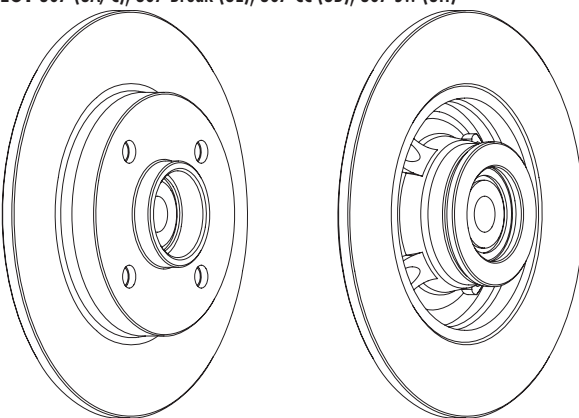

DDF1561

CITROËN C4 (LC_), C4 Coupe (LA_), C4 Saloon
PEUGEOT 307 (3A/C), 307 Break (3E), 307 CC (3B), 307 SW (3H)