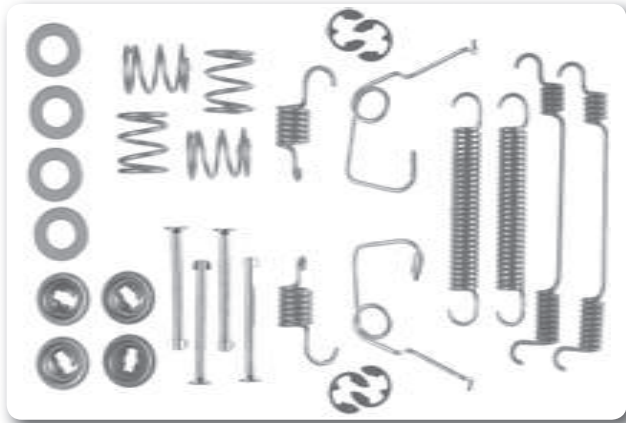

FBA74

FORD TRANSIT Box (E_ _), TRANSIT Bus (E_ _), TRANSIT Platform/Chassis (E_ _)