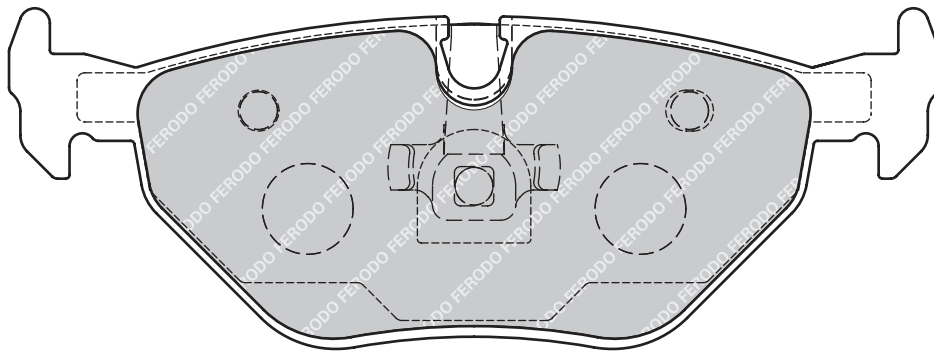

FDB1867

21934

123.1

45

16.1

ATE

-

-

SAAB 9-5 (YS3E), 9-5 Estate (YS3E)