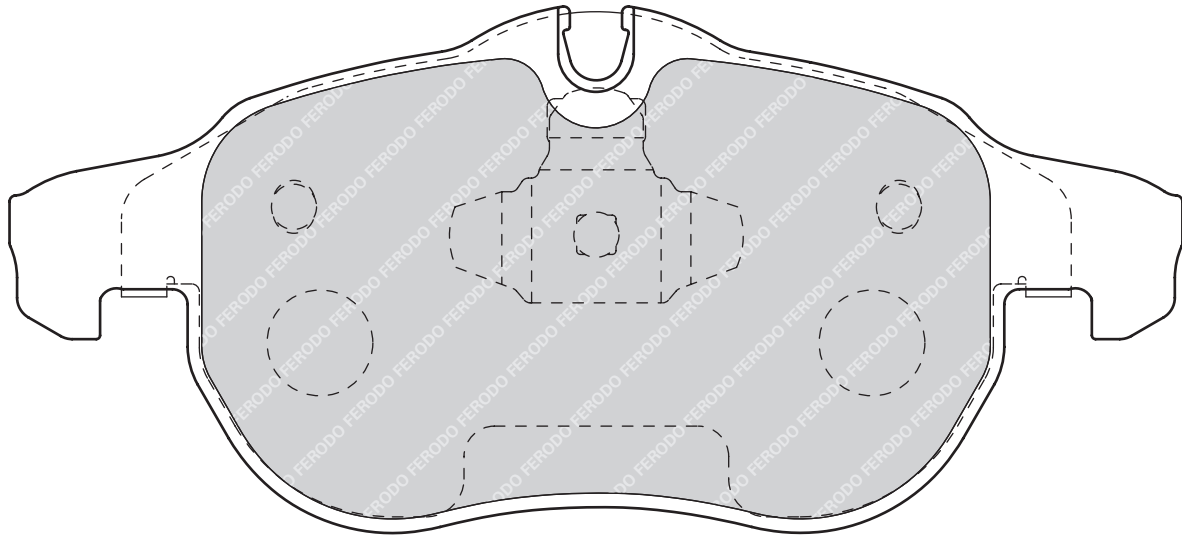

156

69.5/70.5 | 19.5

ATE

-

-

OPEL ASTRA H, ASTRA H Estate, ASTRA H GTC, ASTRA H Saloon, ASTRA H TwinTop, ASTRA H Van, SIGNUM, VECTRA C, VECTRA C Estate, VECTRA C GTS

SAAB 9-3 (YS3F), 9-3 Convertible (YS3F), 9-3 Estate, 9-3X

VAUXHALL ASTRA Mk V (H) Estate, ASTRA Mk V (H) Hatchback, ASTRA Mk V (H) Sport Hatch, ASTRA TwinTop Mk V (H), ASTRAVAN Mk V (H), SIGNUM, VECTRA Mk II (C), VECTRA Mk II (C) Estate, VECTRA Mk II (C) GTS