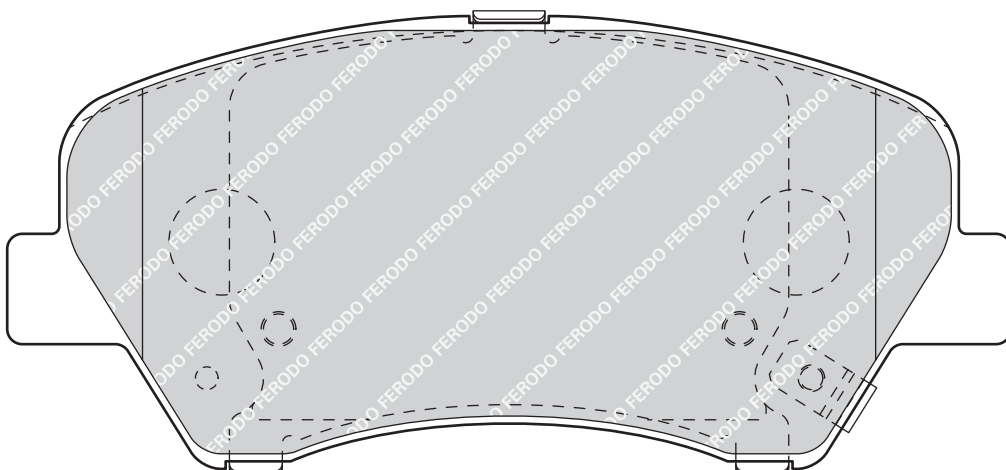

132

60

18

BOS

-

-

HYUNDAI i30 (FD), i30 CW

KIA CEE'D Estate (ED), CEE'D Hatchback (ED), PRO CEE'D (ED)