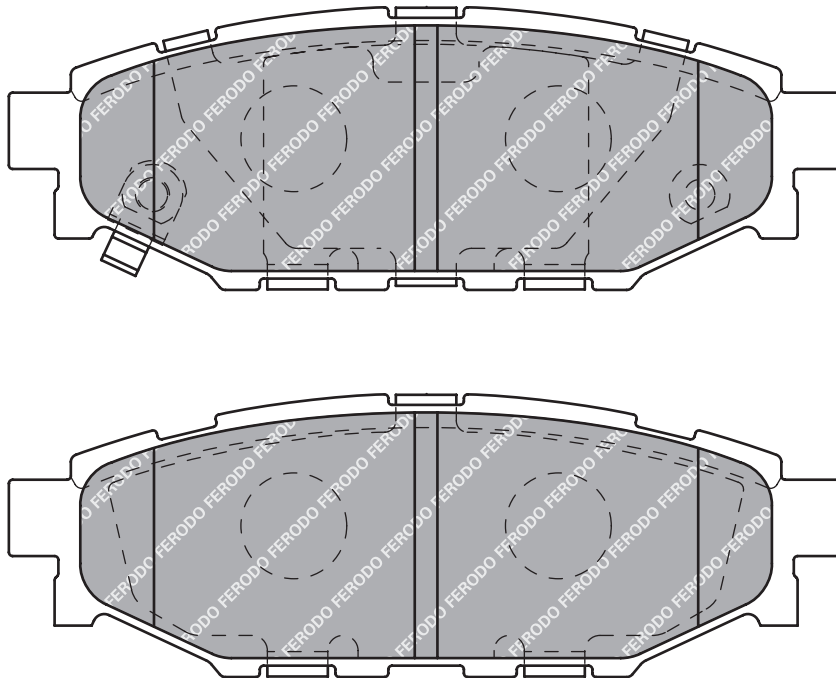

FDB1947

24271

110.5

37.5

14.6

AKE

1

-

SUBARU FORESTER (SH), IMPREZA Hatchback (GR), IMPREZA Saloon (GR), LEGACY IV, LEGACY IV Estate (B13_), LEGACY V, LEGACY V Estate, OUTBACK (BL, BP), OUTBACK (BM, BR)