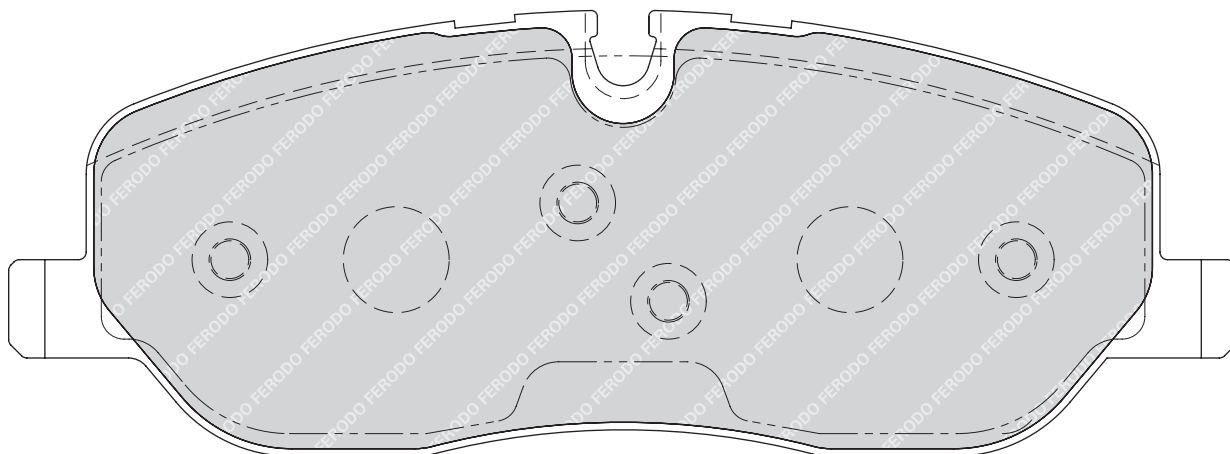

FDB1615

24191

162.6

58

18

TRW

-

4

LAND ROVER DISCOVERY III (TAA), DISCOVERY IV (LA), RANGE ROVER III (LM), RANGE ROVER SPORT (LS)