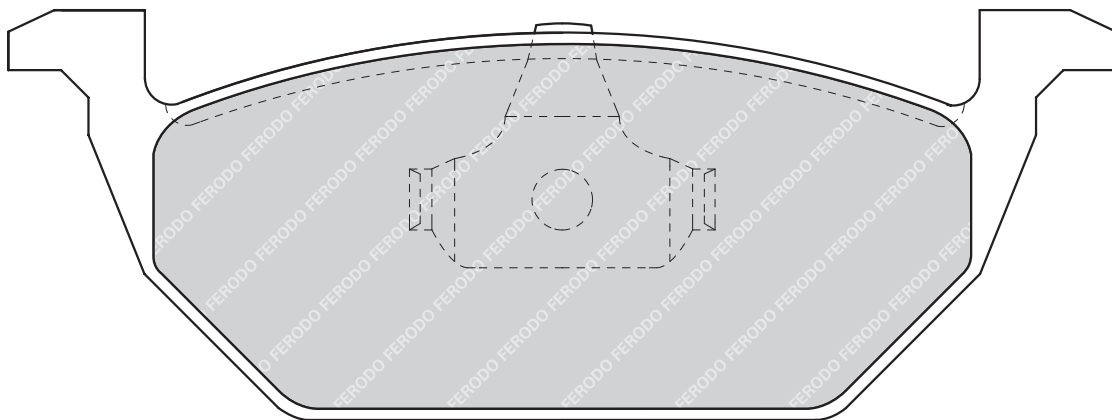

FDB1094

23130

146

54.7

19.7

ATE

-

-

AUDI A1 (8X1), A1 Sportback (8XA), A3 (8L1)

SEAT CORDOBA (6L2), IBIZA IV (6L1), IBIZA V (6J5), IBIZA V SPORTCOUPE (6J1), IBIZA V ST (6J8), LEON (1M1), Mii (KF1_), TOLEDO II (1M2)

SKODA CITIGO, FABIA, FABIA (6Y2), FABIA Combi, FABIA Combi (6Y5), FABIA Praktik, FABIA Saloon (6Y3), OCTAVIA (1U2), OCTAVIA Combi (1U5), ROOMSTER (5J), ROOMSTER Praktik (5J)

VOLKSWAGEN BEETLE (5C1), BORA (1J2), BORA Estate (1J6), FOX (5Z1, 5Z3), GOLF IV (1J1), GOLF IV Variant (1J5), JETTA IV (162), NEW BEETLE (9C1, 1C1), NEW BEETLE Convertible (1Y7), POLO (6R_), POLO (9N_), POLO Saloon, UP