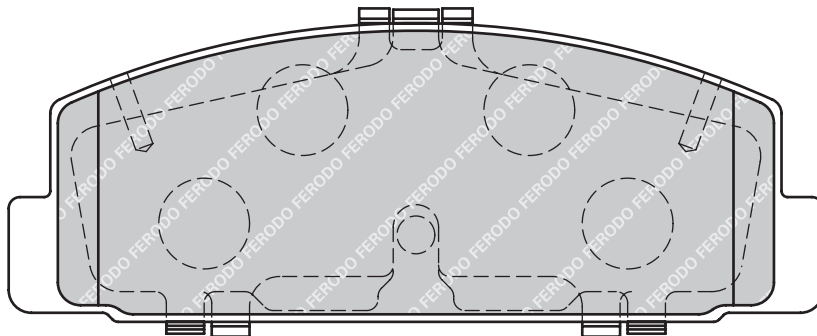

FDB1721

24045

107.8

39.5

12.6

AKE

-

-

MAZDA 6 (GG), 6 (GH), 6 Estate (GH), 6 Hatchback (GG), 6 Hatchback (GH), 6 Station Wagon (GY)