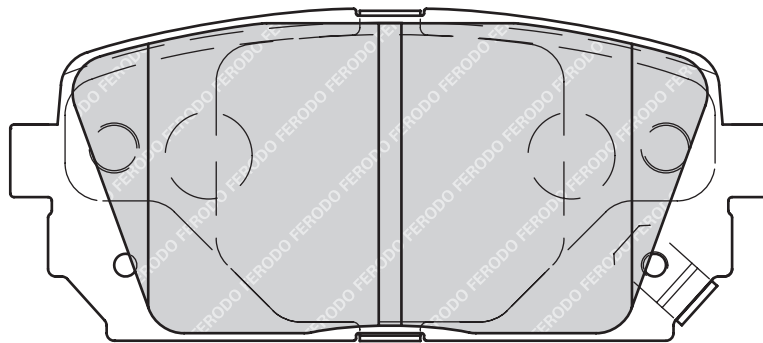

FDB4193

24491

106.6

44.1

15.6/16.0

MAN

2

-

KIA CARENS III (UN)