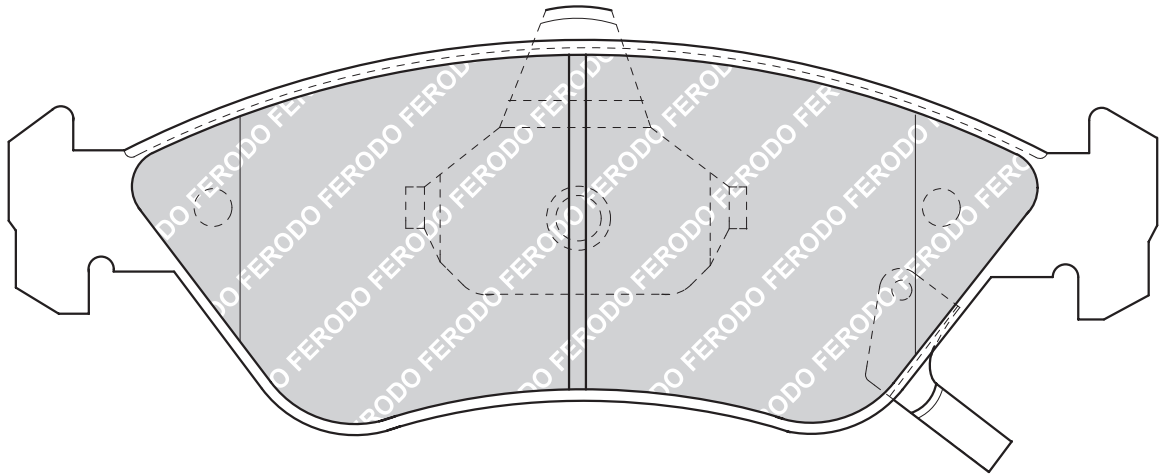

FDB1125

23450

KIA CLARUS (K9A), CLARUS Estate (GC)