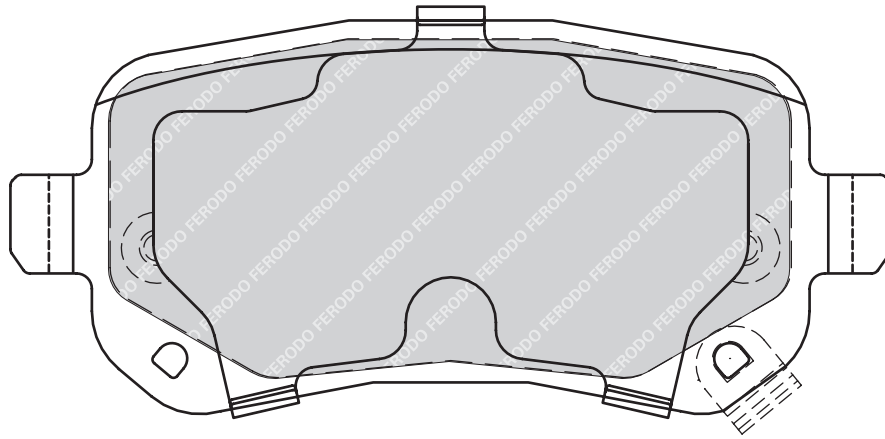

116.6

52.7

16.8

CHRYSLER GRAND VOYAGER V (RT)
DODGE JOURNEY
FIAT FREEMONT (JC)