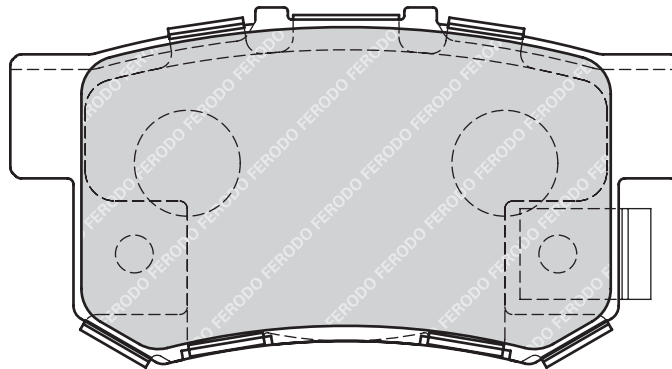

FDB1679

23652

88.6

47.5

15.2

NIS

2

-

HONDA CIVIC VIII Saloon (FD, FA), CR-V II (RD_), FR-V (BE), INSIGHT, STREAM (RN)