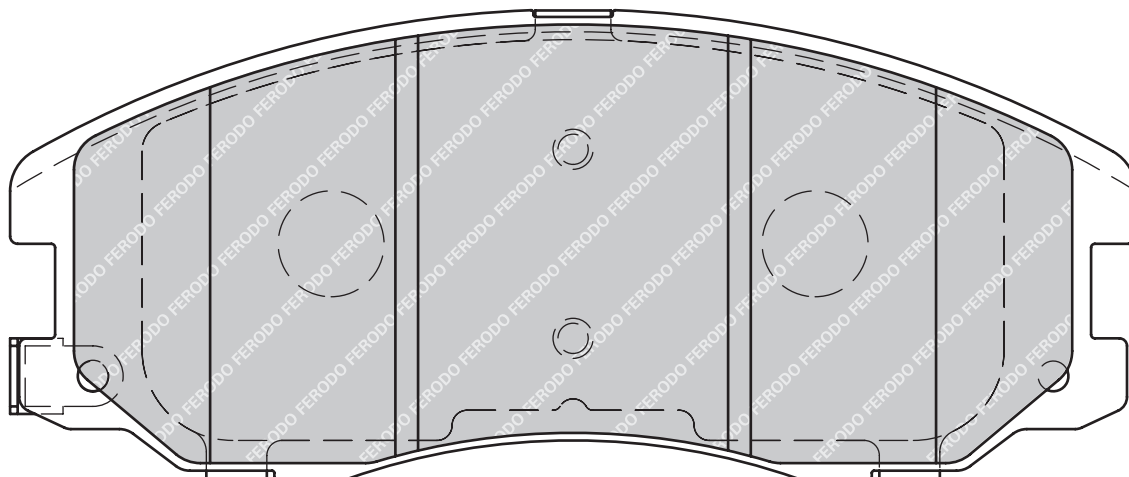

FDB1934

24510

148.9

62

17.4

MAN

2

-

CHEVROLET CAPTIVA (C100, C140)

OPEL ANTARA

VAUXHALL ANTARA (J26, H26)