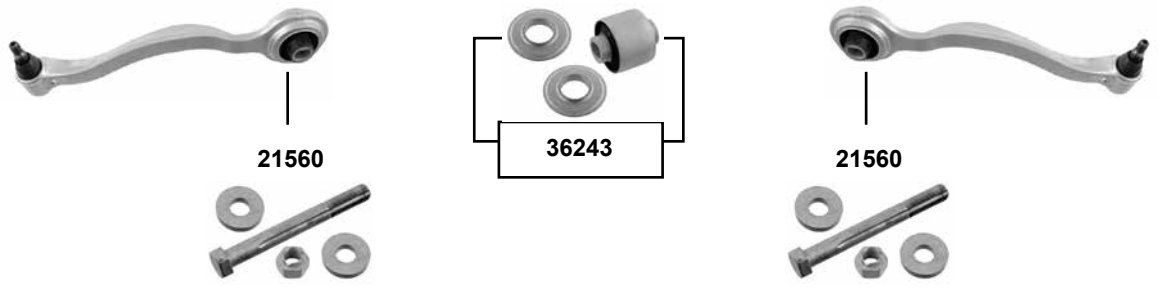

CL (BM 215)
(1999 → 2005)

	Ref. - No.			
21560	000 330 00 18	Rep. Satz Exzenterbolzen / rep kit eccentric bolt		
28488	220 333 31 14	Querlenkerlager / control arm mount		
36243	220 330 91 07	Rep. Satz Querlenkerlager / rep. kit control arm mount		
36260	220 330 91 07 S2	Rep. Satz Querlenkerlager / rep. kit control arm mount