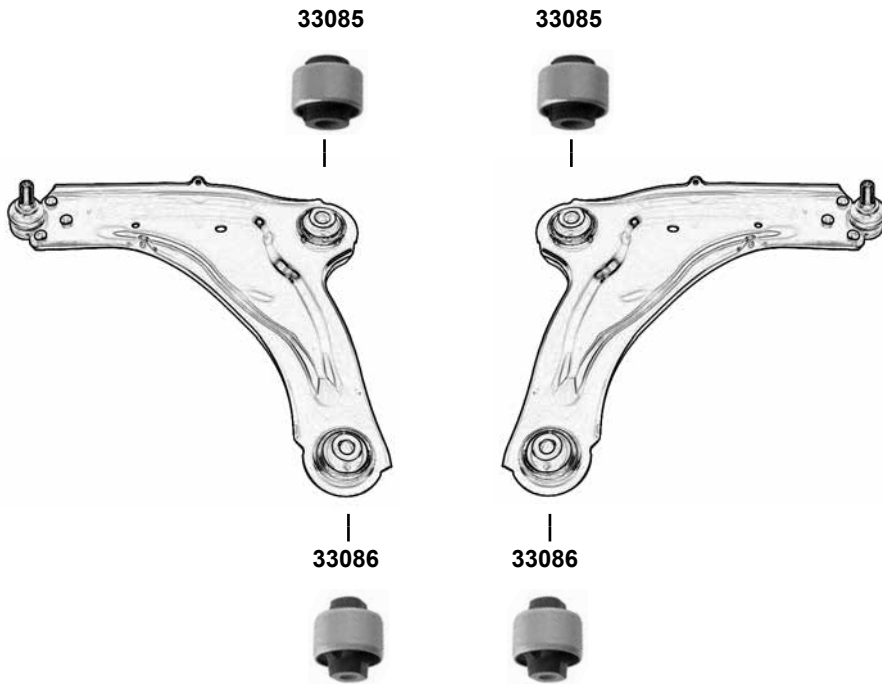

passend für / to fit

RENAULT

**Car
Division**

Fluence
(2010 →)

(1) L301,2,4,5,6,7,B,C,D,F,G,H,J,K,L,M,P,R,S,T,V,W,Z

Ref. - No.

33085 54 56 000 05R
33086 54 56 000 04R

Querlenkerlager / control arm mount
Querlenkerlager / control arm mount

(1)
(1)

Ø A 55
Ø A 58