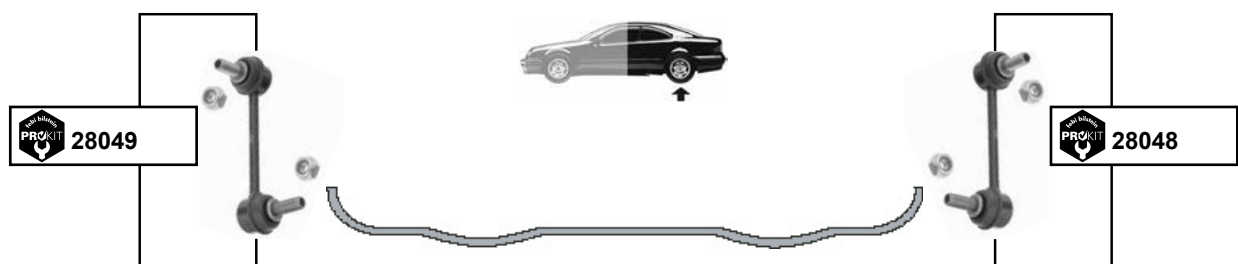

Civic V (MA / MB) (1995 → 2001)

unten / lower