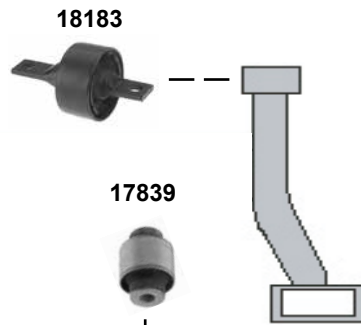

18183

17839

17841

17841

17111

Ref. - No.

17111	51631-SB0-004 S1
17837	51810-SH3-004
17839	52622-SH3-010
17841	52365-SH3-000
18183	52385-SR3-000
19729	51392-SR3-024

Rep. Satz Federbeinstützlager / rep. kit suspension strut mount
Querlenkerlager / control arm mount
Querlenkerlager / control arm mount
Querlenkerlager / control arm mount
Querlenkerlager / control arm mount
Querlenkerlager / control arm mount

Ø A 40
Ø A 37
Ø A 31
Ø A 80