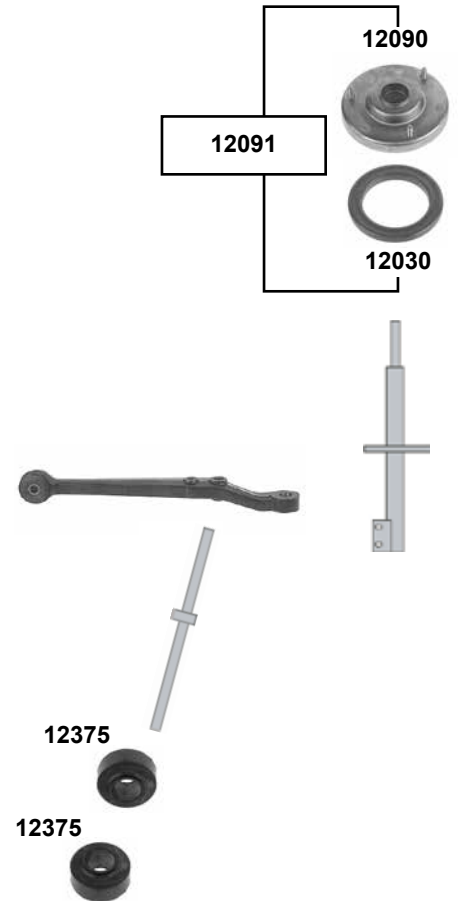

Ducato (290)
(1982 → 1994)

Ref. - No.

12030	1355179080
12090	4466980
12091	4466980 S
12344	4333710
12375	4339248

Kugellager / ball bearing
Federbeinstützlager / suspension strut mount
Rep. Satz Federbeinstützlager / rep. kit suspension strut mount
Blattfederlager / leaf-spring bearing
Zugstrebenlager / tie arm bush

16x38x72
22x48x20,5