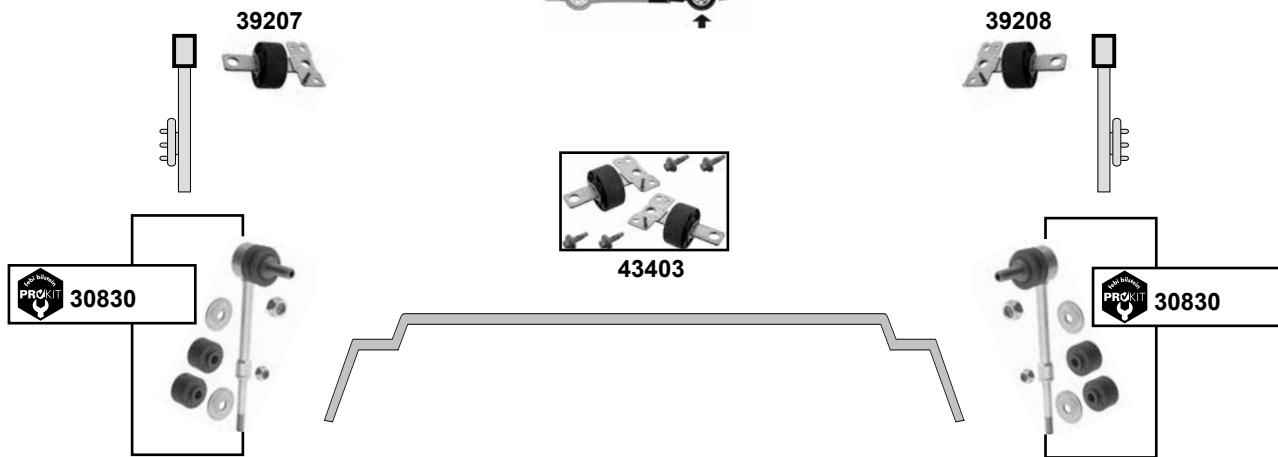

Mondeo 07
(02/07 → 08/14)

Ref. - No.

27897	1 337 849	ProKit Verbindungsstange / connecting rod	L 300
30830	1 425 853	ProKit Verbindungsstange / connecting rod	L 180
31448	1 539 863	Kugellager / ball bearing	Ø I 35
36962	1 507 182 S2	Querlenkerlager / control arm mount	Ø A 60
36963	1 507 182 S1	Querlenkerlager / control arm mount	
36964	1 507 181 S3	Querlenkerlager / control arm mount	
38219	1 761 001	Federbeinstützlager / suspension strut mount	
38227	1 761 001 S1	Rep. Satz Federbeinstützlager / rep. kit suspension strut mount	
39207	1 865 033	Achskörperlager / axle beam mount	
39208	1 865 034	Achskörperlager / axle beam mount	
43403	1 566 810 S2	Achskörperlagersatz / axle beam mounting kit