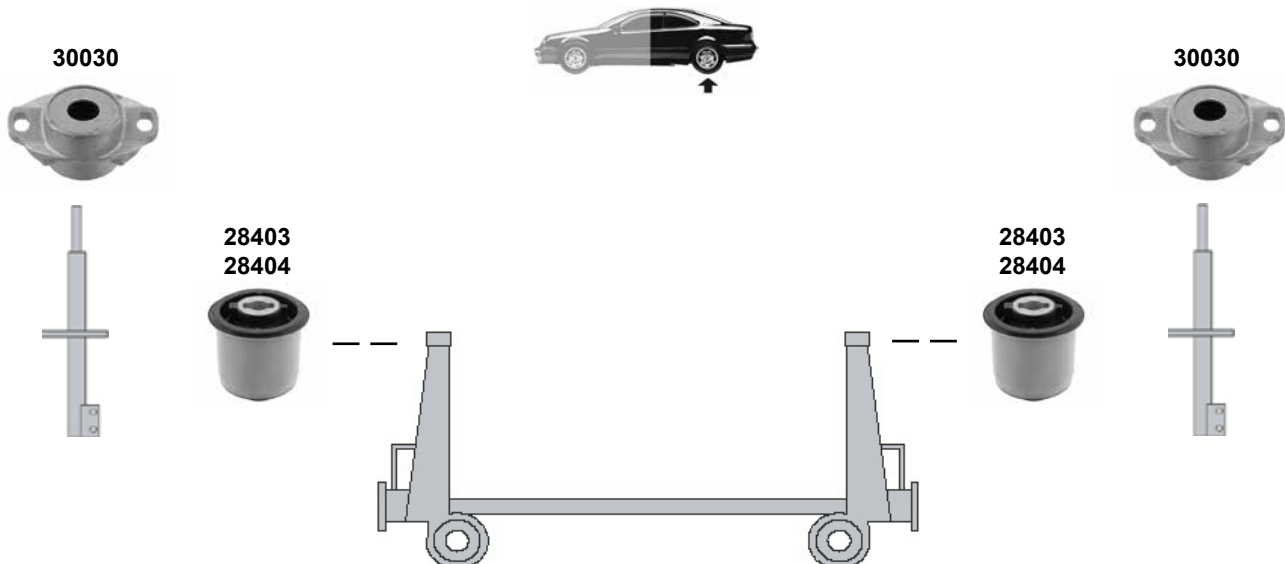

passend für / to fit

CITROËN

Car
Division

C4 I (2004 → 2009)