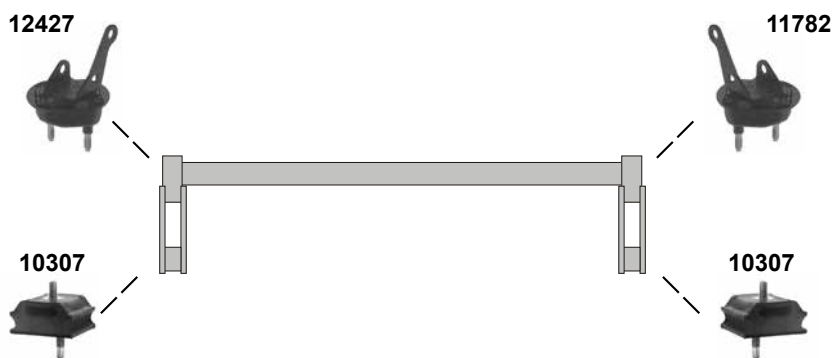

passend für / to fit

CITROËN

Car
Division

Xsara I + II (1997 → 2005)

Ref. - No.