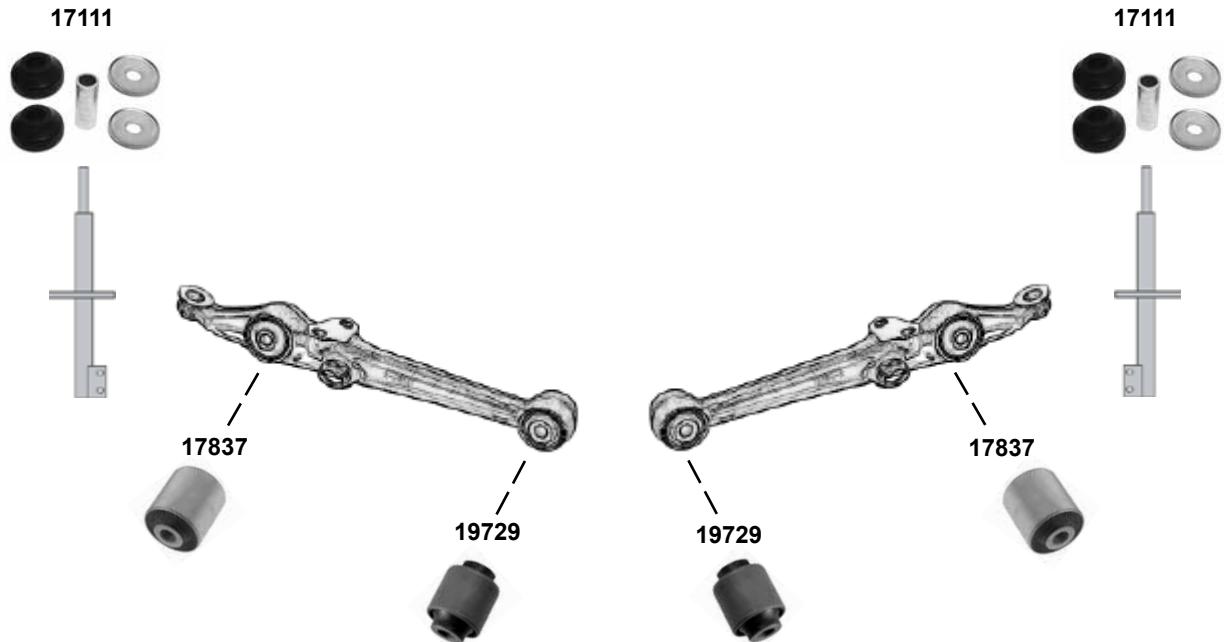

CRX (ED / EE) (1987 → 1992)

Ref. - No.

17111	51631-SB0-004 S1	Rep. Satz Federbeinstützlager / rep. kit suspension strut mount
17837	51810-SH3-004	Querlenkerlager / control arm mount
17839	52622-SH3-010	Querlenkerlager / control arm mount
17841	52365-SH3-000	Querlenkerlager / control arm mount
19729	51392-SR3-024	Querlenkerlager / control arm mount

Ø A 40
Ø A 37
Ø A 31