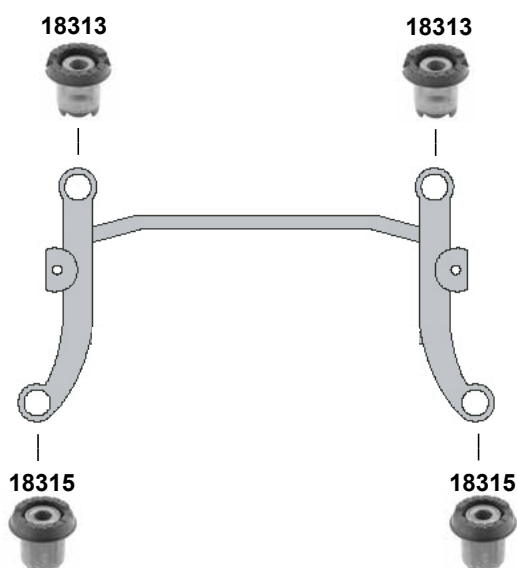

passend für / to fit

PEUGEOT

**Car
Division**

206 CC / SW
(2002 → 2007)

Ref. - No.

18313 5131.93
18315 5131.94

Achskörperlager, Hinterachse / crossmember bush, rear axle
Achskörperlager, Hinterachse / crossmember bush, rear axle