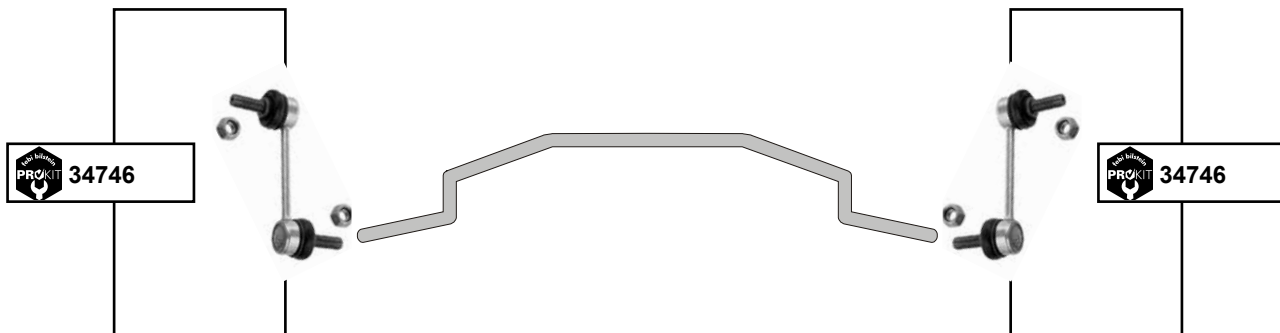

Range Rover Sport (2005 →)

Ref. - No.

34746 RGD 000312
44795 LR 032644
45148 RHF500100

ProKit Verbindungsstange / connecting rod
Achsschenkellager / steering knuckle bearing
Achsschenkellager / steering knuckle bearing

→ 09

L 116
ØA 54
ØA 47,3