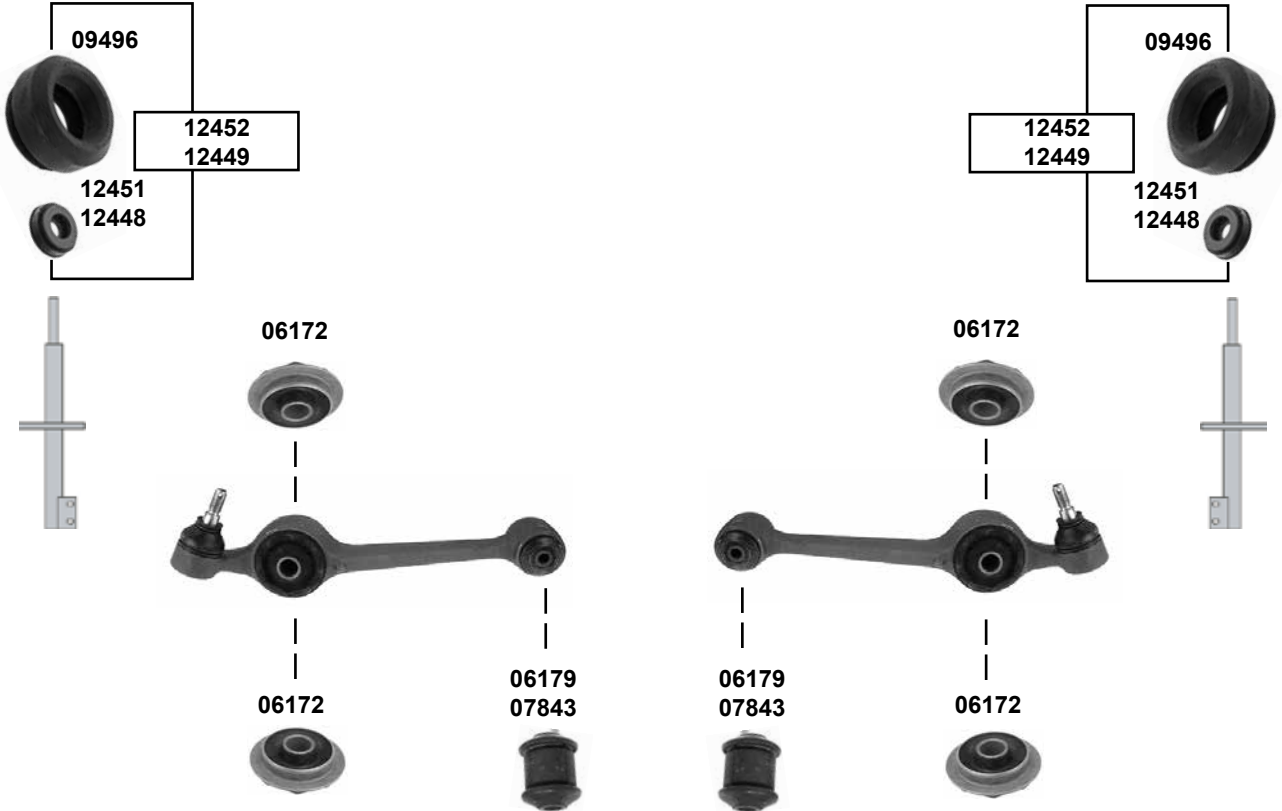

Sierra 83 / 87
(08/82 → 02/93)

- (1) 4 WD / 2.0 Cosworth
- (2) 2 WD (ex.) 2.0 Cosworth

Ref. - No.

Ref. - No.	Description	Notes	Dimensions
05622	Hinterachslager / rear axle bearing		
06172	Stabilisatorlager / stabilizer mount		16x65x23
06179	Querlenkerlager / control arm mount	(1)	12x35x51
07843	Querlenkerlager / control arm mount	(2)	12x35x51
09496	Federbeinstützlager / suspension strut mount		
12448	Kugellager / ball bearing		Ø | 12,15
12449	Rep. Satz Federbeinstützlager / rep. kit suspension strut mount	Modell 11/84 →	
12451	Kugellager / ball bearing		Ø | 12,15
12452	Rep. Satz Federbeinstützlager / rep. kit suspension strut mount	Modell → 10/84