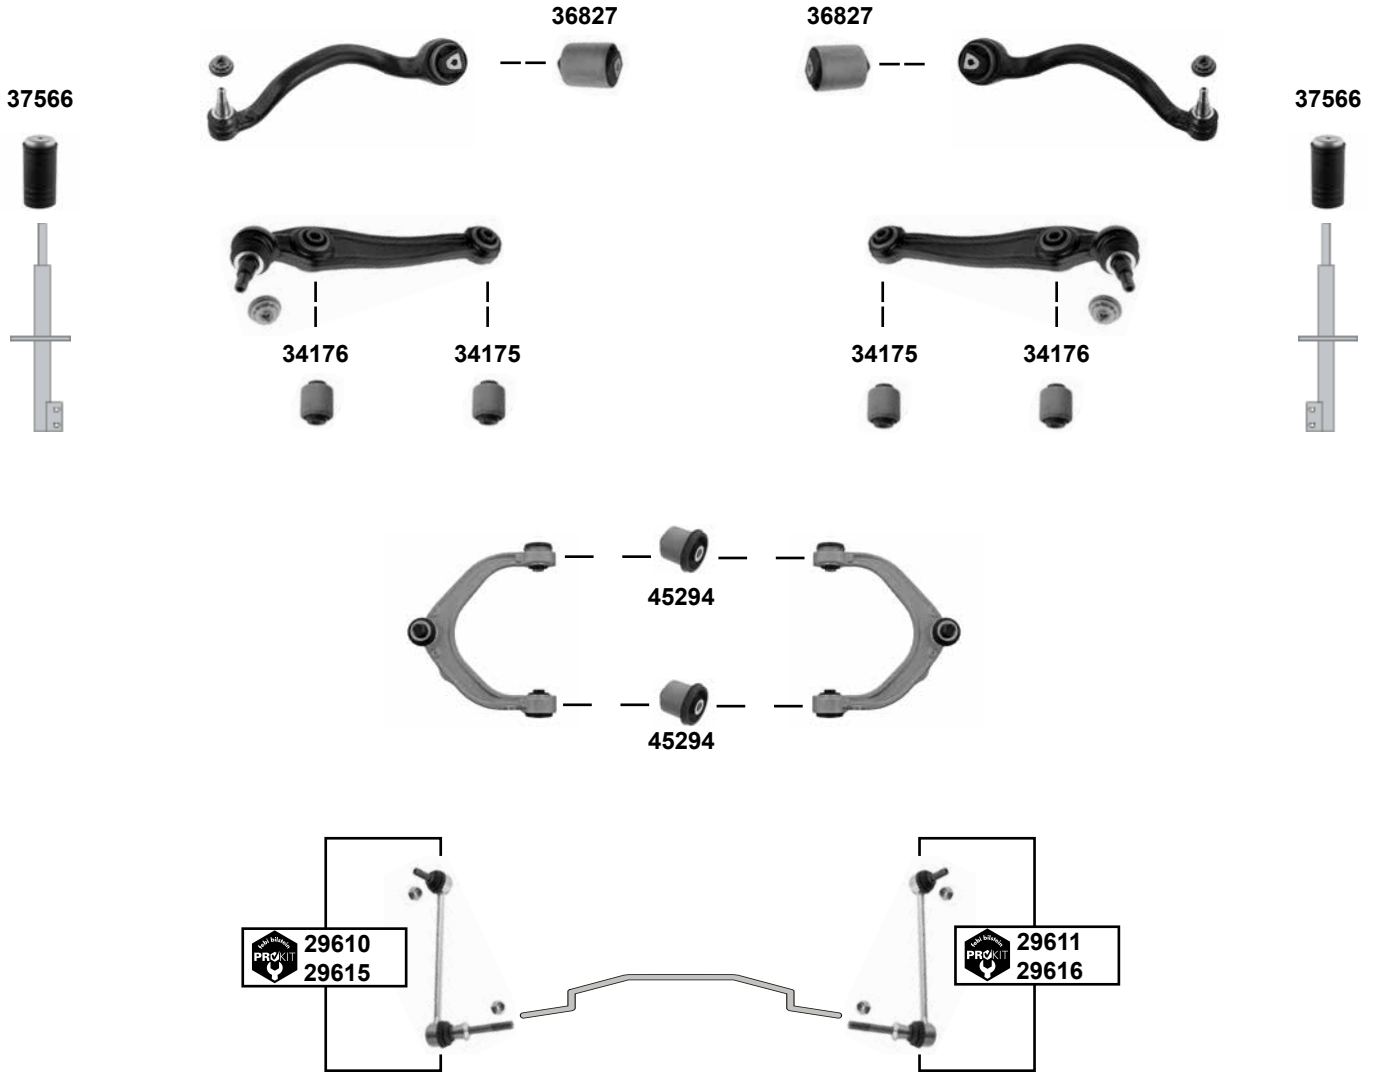

X5 II (E70/LCI)
(2007 → 2013)

(1) Dynamic Drive / (ex.) E72

	Ref. - No.			
29610	37 11 6 771 929	ProKit Verbindungsstange / connecting rod	(1)	L 248,5
29611	37 11 6 771 930	ProKit Verbindungsstange / connecting rod	(1)	L 248,5
29615	31 35 6 773 023	ProKit Verbindungsstange / connecting rod	(ex.) Dynamic Drive	L 248,5
29616	31 35 6 773 024	ProKit Verbindungsstange / connecting rod	(ex.) Dynamic Drive	L 248,5
34175	31 10 6 771 194	Querlenkerlager, hinten / control arm mount, rear		12x70x90
34176	31 10 6 771 897	Querlenkerlager, vorne / control arm mount, front		12x70x90
36827	31 10 6 778 015	Querlenkerlager / control arm mount		12x70x90
37566	31 33 6 776 554	Schutzhülle, protection cover	(ex.) M	H 155
45294	31 12 6 771 199	Querlenkerlager / control arm mount		52x52x50