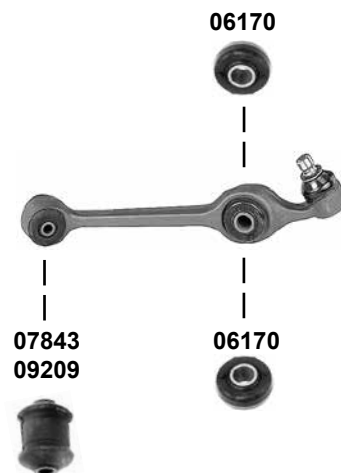

Orion 83
(05/83 → 12/85)

	Ref. - No.			
06170	1 652 910	Querlenkerlager / control arm mount		46x16,5x20
07843	1 619 120	Querlenkerlager / control arm mount		10x32x51
09209	6 087 890	Querlenkerlager / control arm mount		10x32/38x51
09496	6 150 277	Federbeinstützlager / suspension strut mount		
12451	6 112 404	Kugellager / ball bearing		Ø | 12,15
12452	6 150 277 S1	Rep. Satz Federbeinstützlager / rep. kit suspension strut mount	→ Modell 11/84