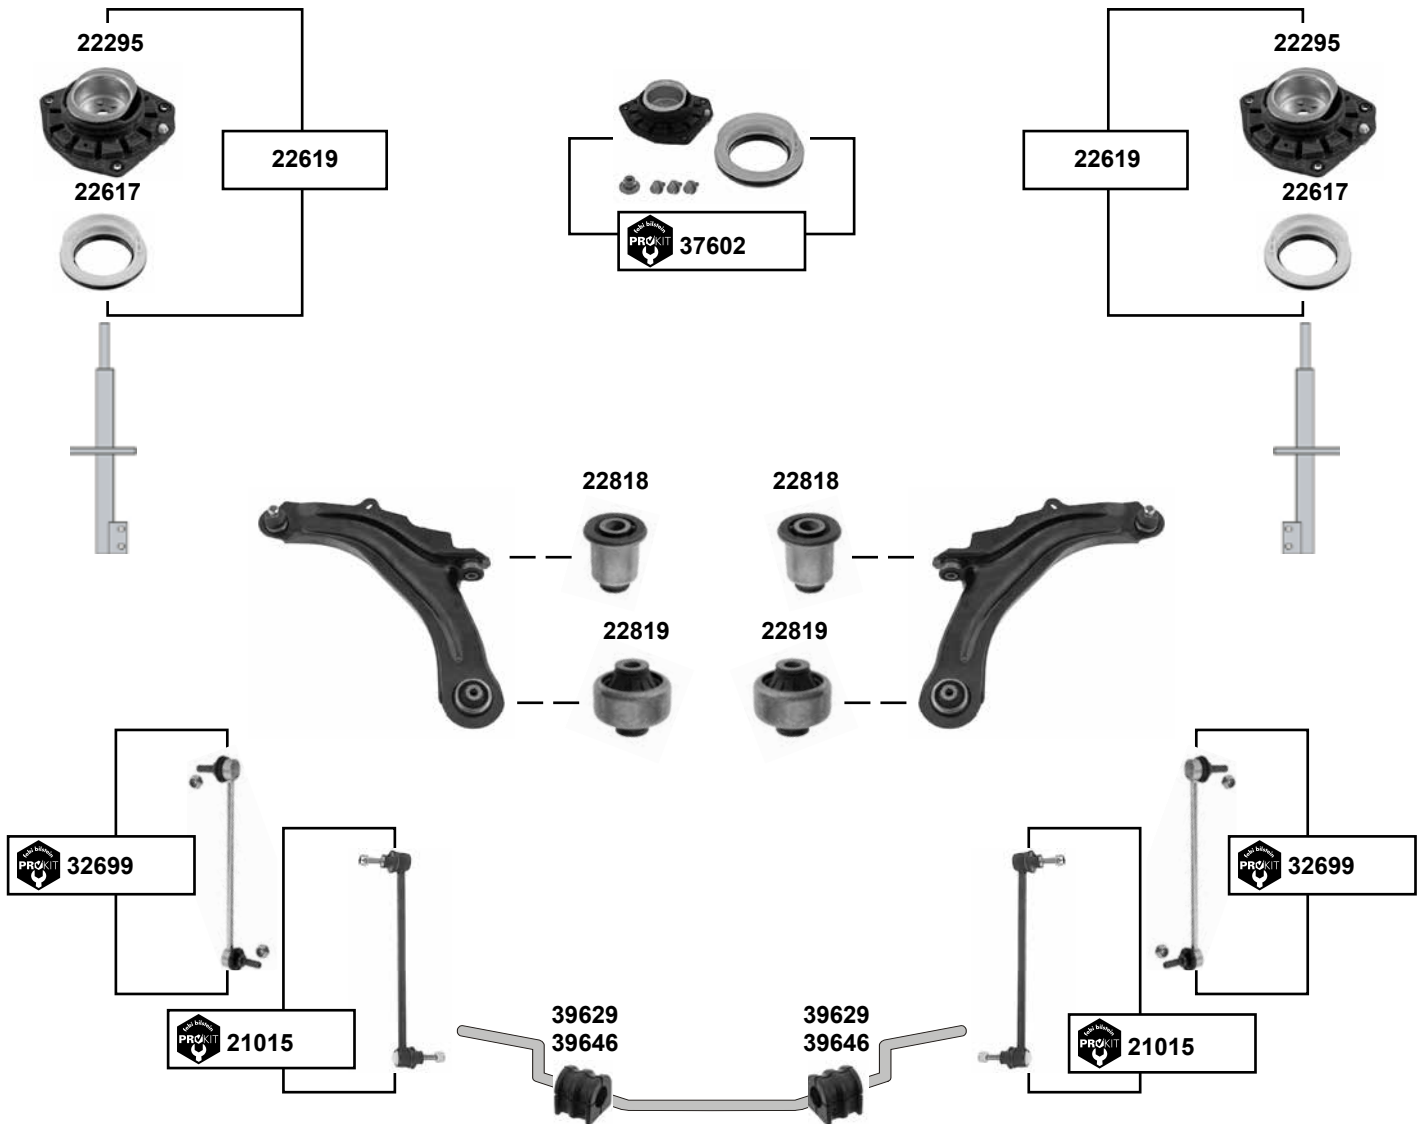

Scenic 2 (2003 → 2009)

(1) JM02,5,BC,F,G,H,J,S,U,W,Y 03 → 09
JM12,3,4,5,6,7,A,B,D,E,F,G,K,N,R,S,T,U,Y 03 → 09
JM2C,N 03 → 09
JM0T / JM1M 09/06 → 09

(2) JM2A,B,T,V,Y 03 → 09
JM0T, JM1M 03 → 09/06

Ref. - No.

Ref. - No.	Description	Notes	Dimensions
21015	ProKit Verbindungsstange / connecting rod	(ex.) HD	L 285
22295	Federbeinstützlager / suspension strut mount		
22617	Kugellager / ball bearing		Ø A 139
22619	Rep. Satz Federbeinstützlager / rep kit suspension strut mount		
22818	Querlenkerlager / control arm mount		Ø A 32
22819	Querlenkerlager / control arm mount		Ø A 58
32699	ProKit Verbindungsstange / connecting rod	HD	L 266
37602	ProKit Federbeinstützlager / rep kit suspension strut mount		
39629	Stabilisatorlager / stabilizer mount	(1)	Ø I 20,5
39646	Stabilisatorlager / stabilizer mount	(2)	Ø I 21,5