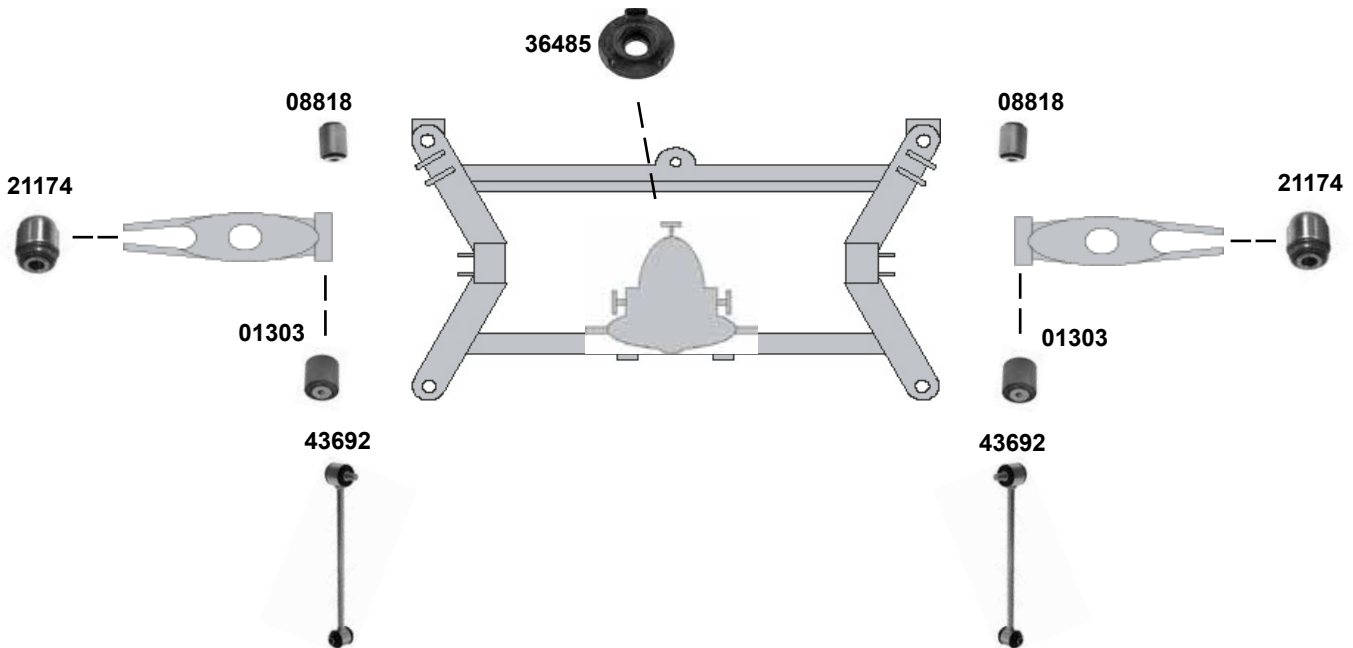

unten / lower

(1) wahlweise / optional 124 352 43 65

Ref. - No.

01303	202 352 01 65	Querlenkerlager / control arm mount		
08818	201 352 88 65	Schubstrebenlager / leading arm bush	(1)	
12399	129 351 21 42	Achsgehäuselager / axle housing bearing		
21174	204 352 00 27	Gelenk für Radlagergehäuse / joint for wheel bearing housing	ww 221 352 01 27	
36485	210 351 18 42	Differentiallagerung / differential bearing front		
36486	210 351 19 42	Differentiallagerung / differential bearing front		
43692	172 320 00 89	Verbindungsstange / connecting rod