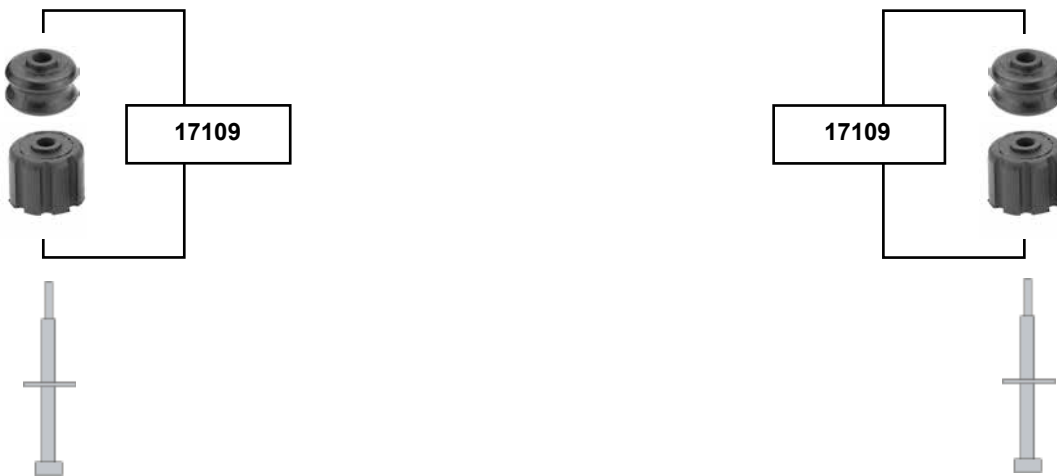

Almera (N15) (1995 → 2000)

Ref. - No.

15415	54618-50Y00
17107	54320-50Y12 S1
17109	56218-61L10 S1

ProKit Verbindungsstange / connecting rod
Rep. Satz Federbeinstützlager / rep. kit suspension strut mount
Rep. Satz Federbeinstützlager / rep. kit suspension strut mount

GA16,GA16, CD20

M10x1,25