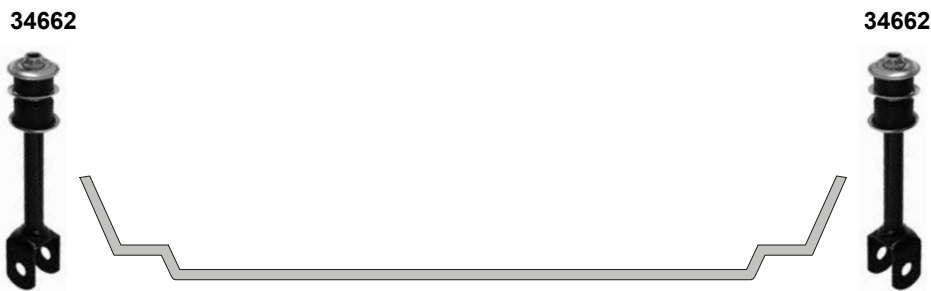

Land Cruiser (_J7_)
(1999 → 2009)

Land Cruiser (_J8_)
(1990 → 1998)