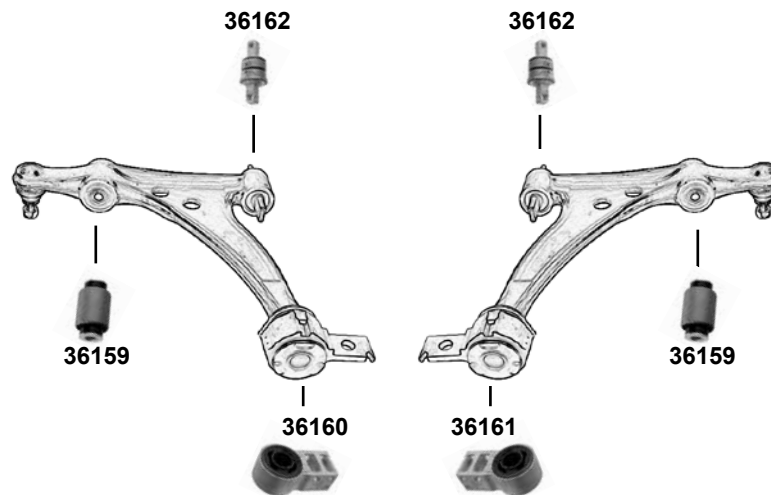

159 (BM 939)
(2005 → 2011)

	Ref. - No.			
29399	50704361	ProKit Verbindungsstange / connecting rod		L 102
29400	50704362	ProKit Verbindungsstange / connecting rod		L 102
36159	51842925 S2	Querlenkerlager / control arm mounting		
36160	50708721	Querlenkerlager / control arm mounting		
36161	50708722	Querlenkerlager / control arm mounting		
36162	51842925 S1	Querlenkerlager / control arm mounting