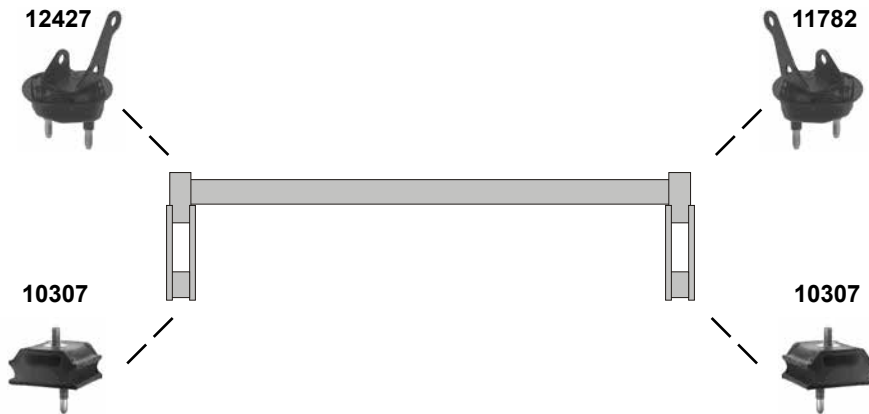

passend für / to fit

CITROËN

**Car
Division**

ZX
(1991 → 1997)

Ref. - No.

10307	5131.71
11782	5131.70
12427	5131.69

Achskörperlager / axle frame mounting
Achskörperlager / axle frame mounting
Achskörperlager / axle frame mounting