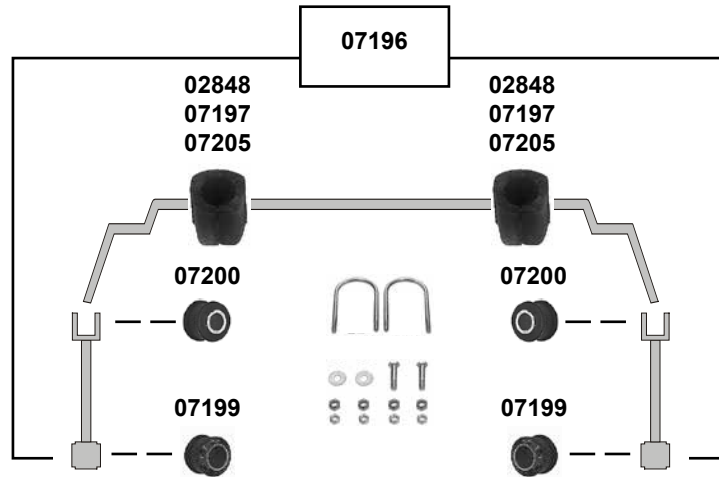

307D → 310D (BM 602)
(1973 → 1995)

(1) Achse / Axle 730.403

Ref. - No.

Ref. - No.	Description	Quantity	Dimensions
02848	Stabilisatorlager / stabilizer mount		Ø | 30
02881	Blattfederlager / leaf-spring bearing		12x32/38x70
07196	Rep. Satz Stabilisatorlager / rep. kit stabilizer mount	(1)	
07197	Stabilisatorlager / stabilizer mount	(1)	Ø | 32
07199	Stabilisatorlager / stabilizer mount		16x26x26
07200	Stabilisatorlager / stabilizer mount		12x26x26
07205	Stabilisatorlager / stabilizer mount		Ø | 30