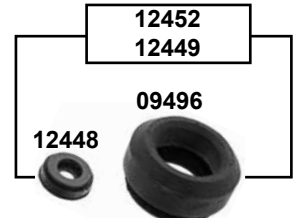

Escort 81
(08/80 → 12/85)

	Ref. - No.			
06170	1 652 910	Querlenkerlager / control arm mount		46x16,5x20
07843	1 619 120	Querlenkerlager / control arm mount	→ 05/83	10x32x51
09209	6 087 890	Querlenkerlager / control arm mount	05/83 →	10x32/38x51
09496	6 150 277	Federbeinstützlager / suspension strut mount		Ø | 12,15
12448	6 150 276	Kugellager / ball bearing		
12449	6 150 277 S1	Rep. Satz Federbeinstützlager / rep. kit suspension strut mount	Modell 12/84 →	
12452	6 150 277 S2	Rep. Satz Federbeinstützlager / rep. kit suspension strut mount	Modell → 11/84