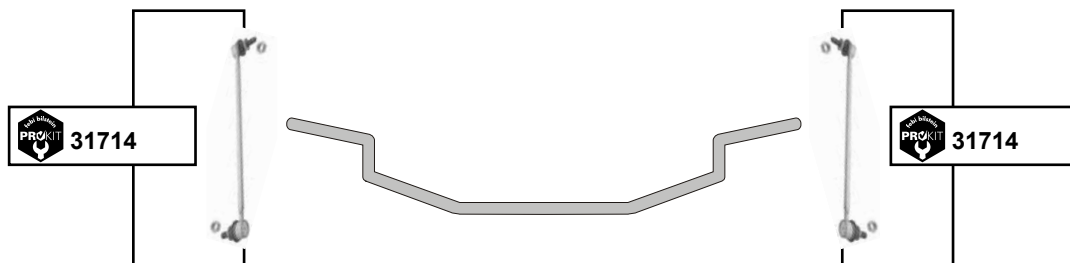

Corolla Verso (_E12_)

(09/01 → 12/03)

Corona (AT190/210ST191/210)

(1996 → 2001)