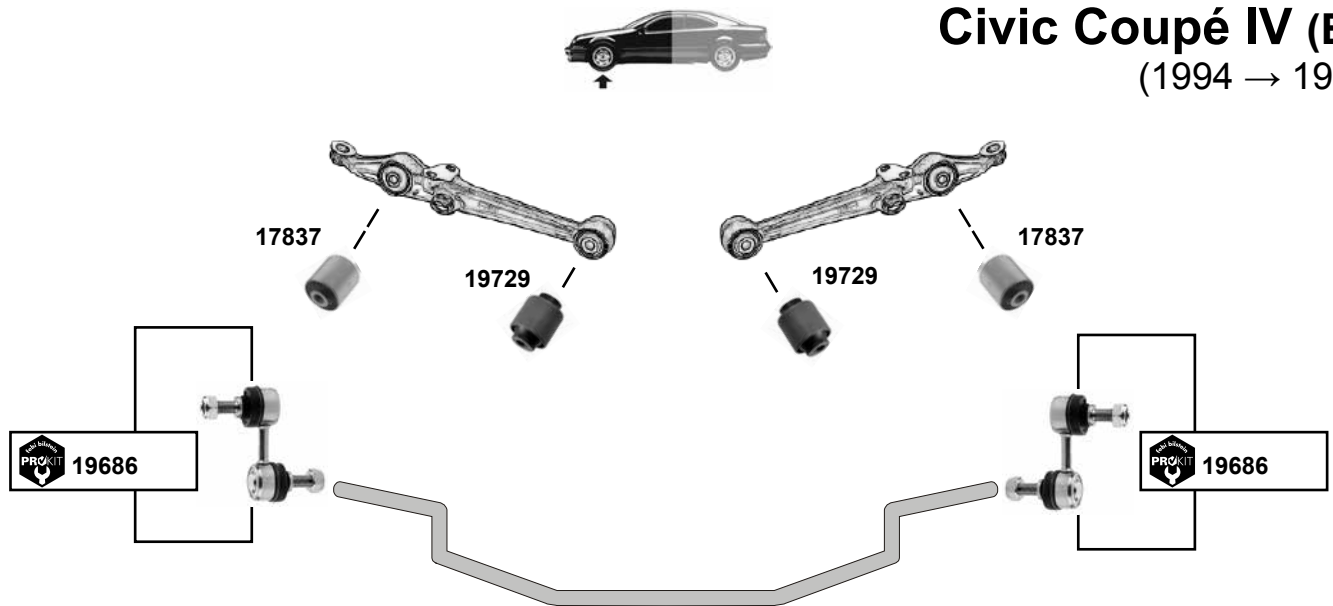

Civic Coupé IV (EJ) (1994 → 1996)