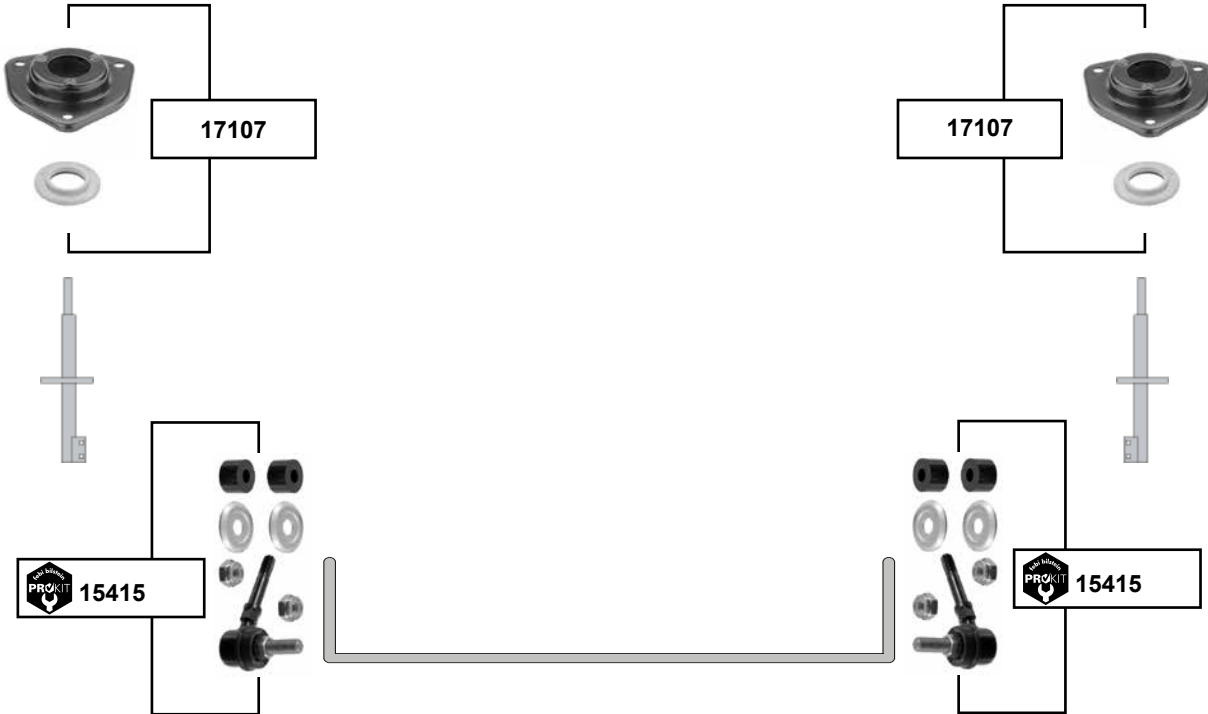

Almera (N15) (1995 → 2000)

Ref. - No.

15415	54618-50Y00
17107	54320-50Y12 S1
17109	56218-61L10 S1

ProKit Verbindungsstange / connecting rod
Rep. Satz Federbeinstützlager / rep. kit suspension strut mount
Rep. Satz Federbeinstützlager / rep. kit suspension strut mount

GA16,GA16, CD20

M10x1,25