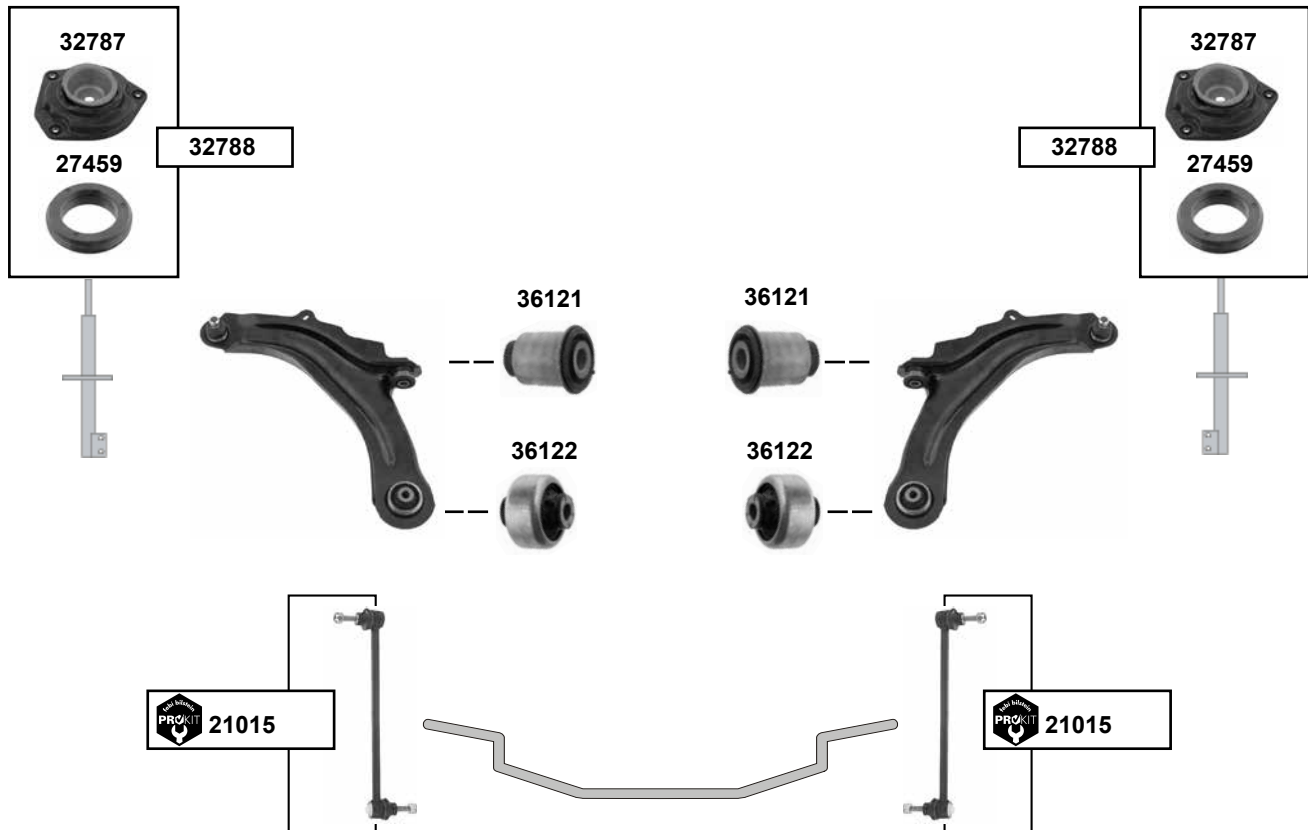

Kangoo 2 (2008 →)

- (1) FW00,1,4,5,A,B,C,D,E,F,G,H,K,L,N,P,U,W,Y,Z // KW00,1,4,5,A,B,C,D,E,F,G,H,K,L,N,P,U,V,W,Y
  (2) nur für Standardfahrwerk / only for normal chassis

Ref. - No.

21015	82 00 669 065	ProKit Verbindungsstange / connecting rod	(2)	L 285
27459	82 00 948 647	Federbeinstützlager / suspension strut mount		
32787	82 00 591 283	Federbeinstützlager / suspension strut mount		
32788	77 01 209 840 SK	Rep. Satz Federbeinstützlager / rep. kit strut mount		
36121	82 00 586 564	Querlenkerlager / control arm mount	(1)	Ø A 40,3/33
36122	82 00 586 570	Querlenkerlager / control arm mount	(1)	Ø A 58
36569	82 00 380 965	Hinterachslager / rear axle bearing		Ø A 70/80