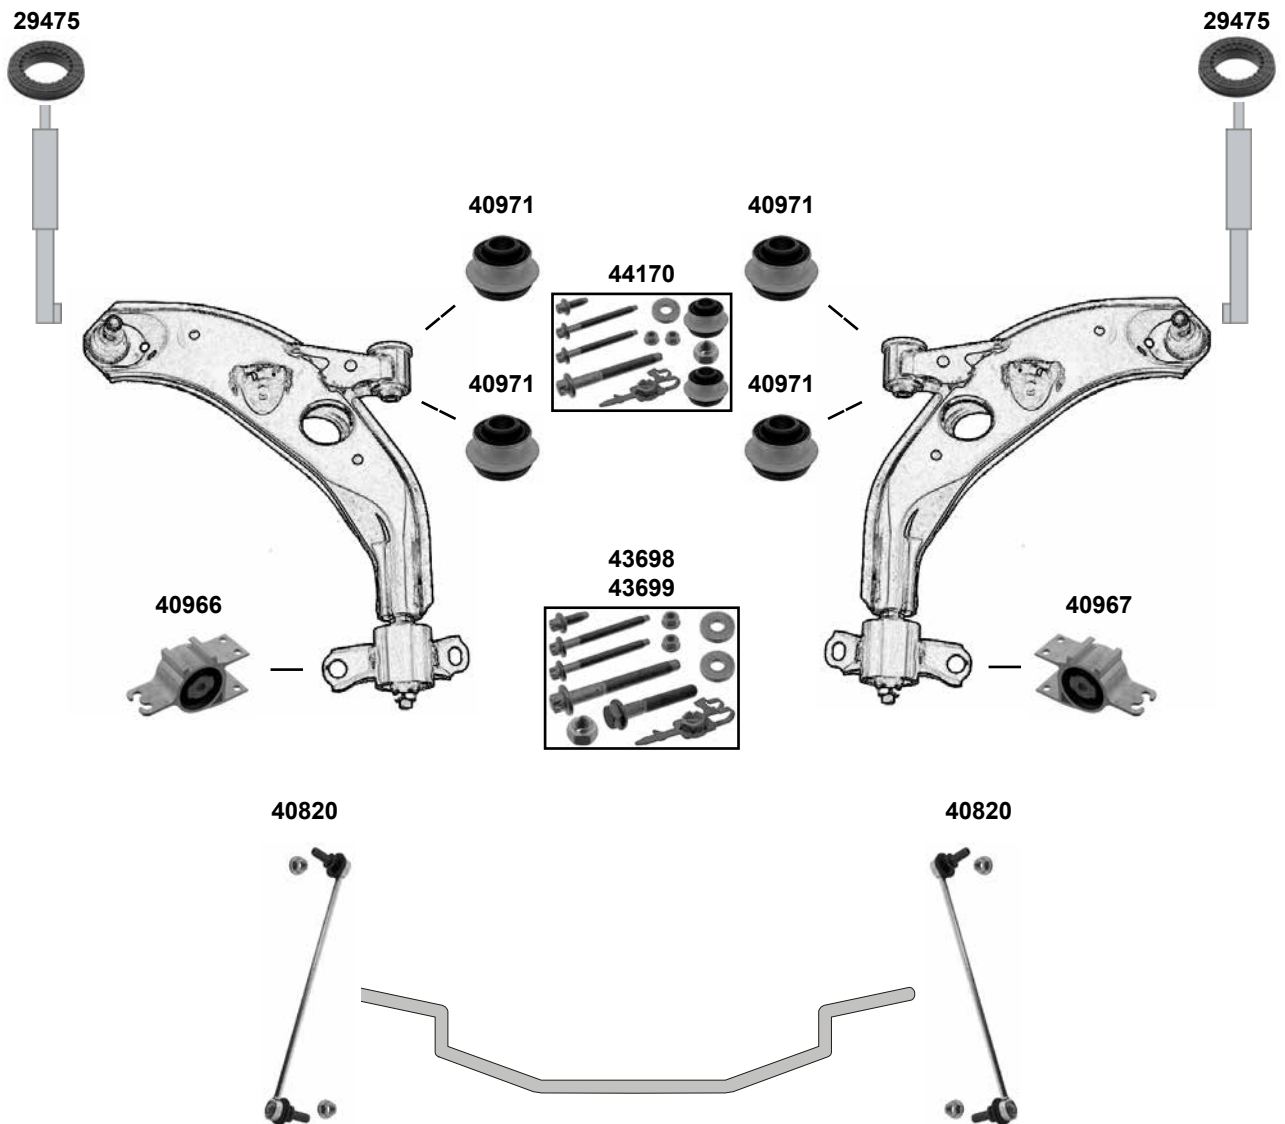

B-Klasse (BM 242 / 246) (2011 →)

(1) (ch.) → J 139475, (ch.) → N 042253

(2) BM 242: B 200
BM 246: B 180/CDI, B 200/CDI, B 220 CDI, B 250 (ch.) J 139476 → , (ch.) N 042254 →
BM 246: B180 CDI, B 220 4 Matic, B 160 CDI

Ref. - No.

Ref. - No.	Description	Notes	Dimensions
29475	Kugellager / ball bearing		
40820	Verbindungsstange / stabiliser link		M12 x 1,5
40966	Querlenkerlager / control arm mount		Ø I 14 A 70
40967	Querlenkerlager / control arm mount		Ø I 14 A 70
40971	Querlenkerlager / control arm mount		Ø I 20 A 60
43698	Montagesatz für Querlenker / mounting kit for control arm	(1) BM 246	
43699	Montagesatz für Querlenker / mounting kit for control arm	(2)	
44170	Querlenkerlagersatz / control arm mounting kit	(1) BM 246