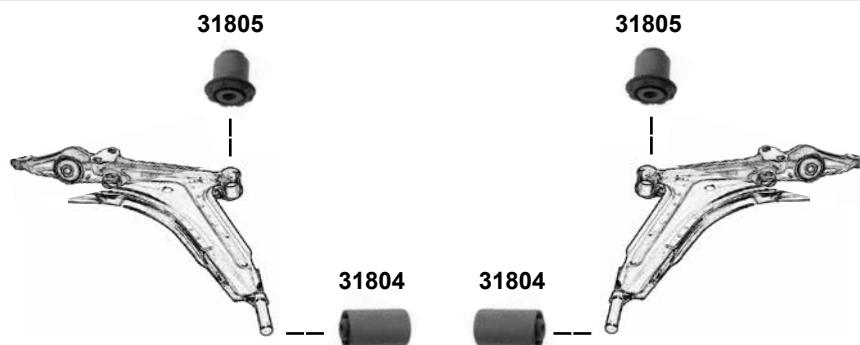

Civic V (MA / MB) (1995 → 2001)

unten / lower