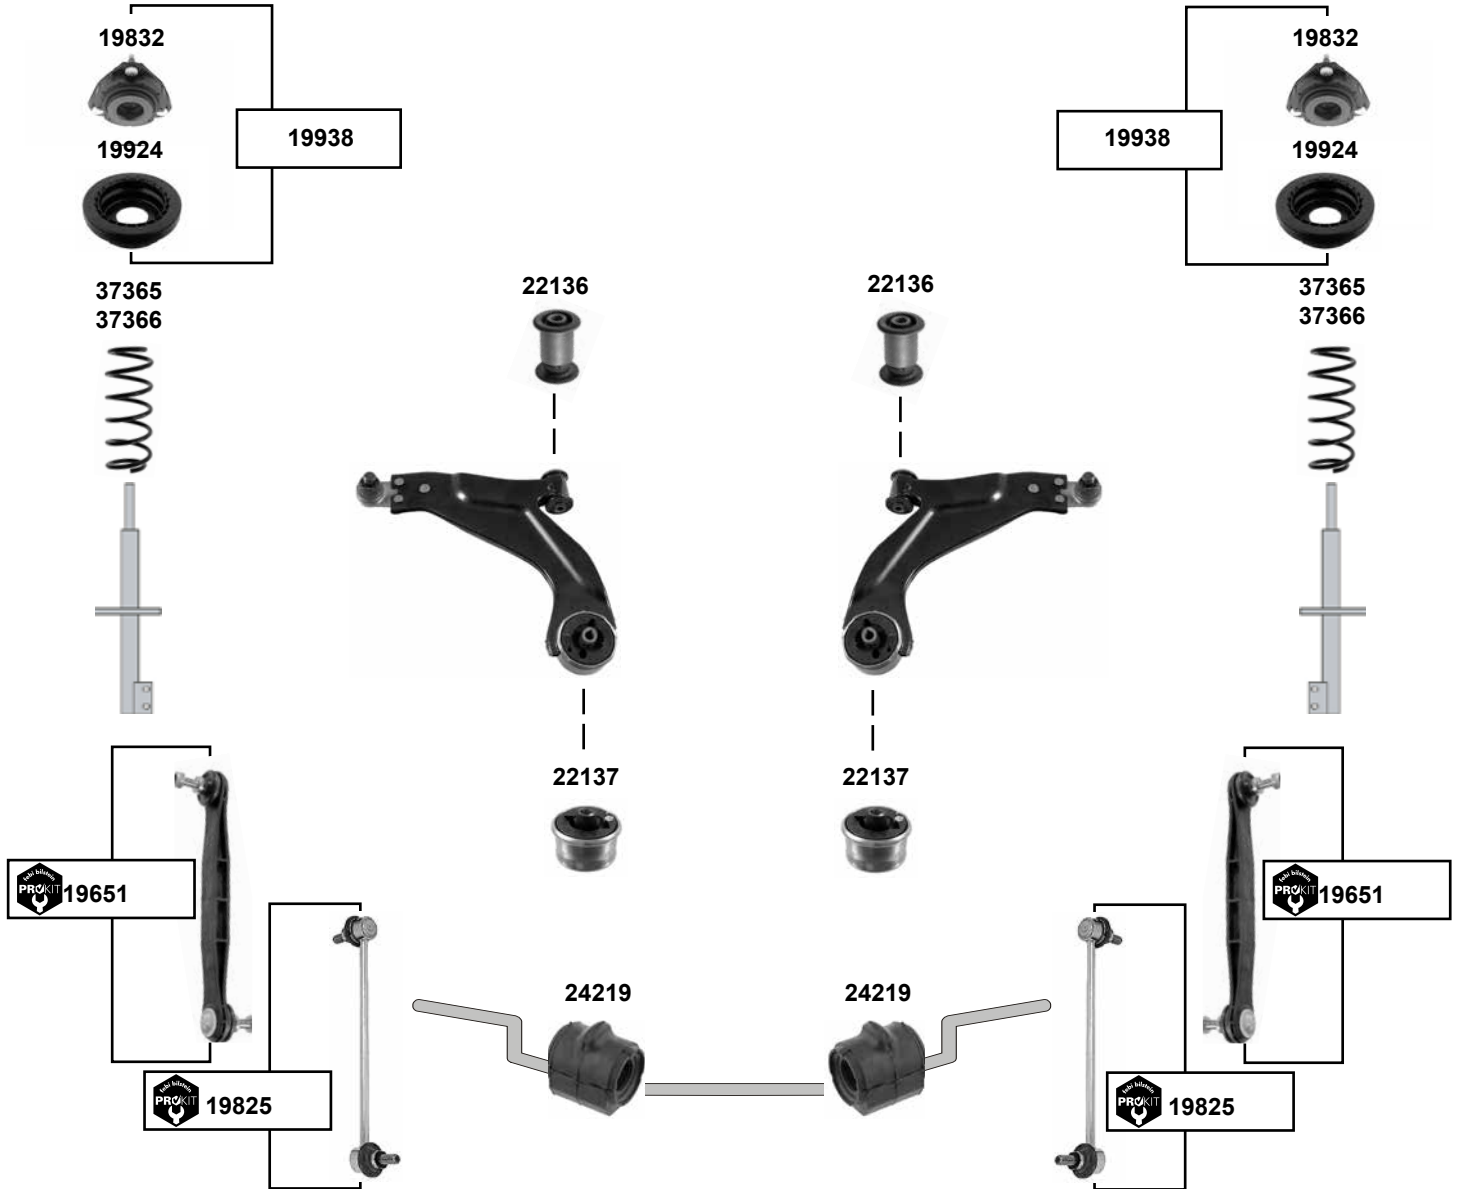

Mondeo 01 (10/00 → 01/07)

(1) 1,8 16V / 2,0 16V (B5Y, BWY, B4Y)

(2) 2,0 / 2,2 TDCI (B5Y, BWY, B4Y)
2,5 / 3,0 V6 24V (B5Y, BWY, B4Y)

Ref. - No.

Ref. - No.	Description	Notes	Dimensions
19651	ProKit Verbindungsstange / connecting rod		L 250
19825	ProKit Verbindungsstange / connecting rod		L 250
19832	Federbeinstützlager / suspension strut mount		
19924	Kugellager / ball bearing		
19938	Rep. Satz Federbeinstützlager / rep. kit suspension strut mount		
22136	Querlenkerlager / control arm mount	(ex.) ST 220	
22137	Querlenkerlager / control arm mount	(ex.) ST 220	
24219	Stabilisatorlager / stabilizer mount	(ex.) ST 220	Ø I 19
37365	Fahrwerksfeder / coil spring	(1)	H 398
37366	Fahrwerksfeder / coil spring	(2)	H 348