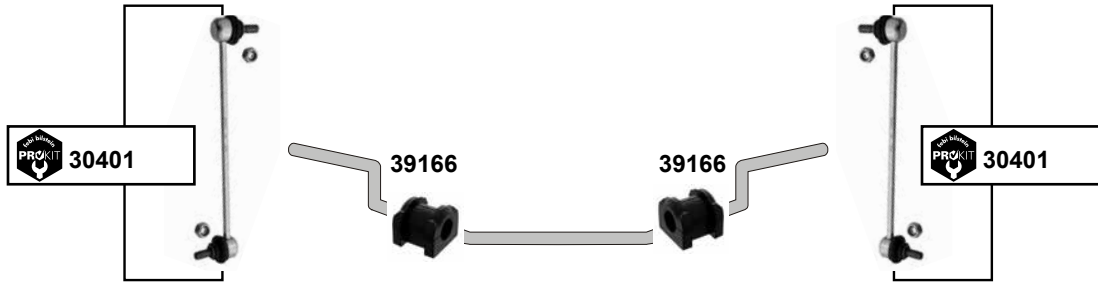

Lancer VIII (2008 →)

37770

37770

- (1) Lancer VIII: 1,8 Diesel (mot.) CY9A **Sport** / 2,0 Diesel (mot.) CY8A **Sport** / 2,0 Benzin (mot.) CY4A **Sport**
  Lancer VIII Sportback: 2,0 Diesel (mot.) CX8A **Sport** // 1,8 Diesel (mot.) CX9A / 2,0 Benzin (mot.) CX4A

Ref. - No.

30399 MN184194
30401 MN101368
37770 MN101372
39166 4056A079

ProKit Verbindungsstange / connecting rod
ProKit Verbindungsstange / connecting rod
Federbeinstützlager / suspension strut mount
Stabilisatorlager / stabilizer mount

(ex.) 2.0 EVO X (CZ4A) L 80
07/08 →
(ex.) EVO CZ4A
(1)

M10 x 1,5
Ø I 21