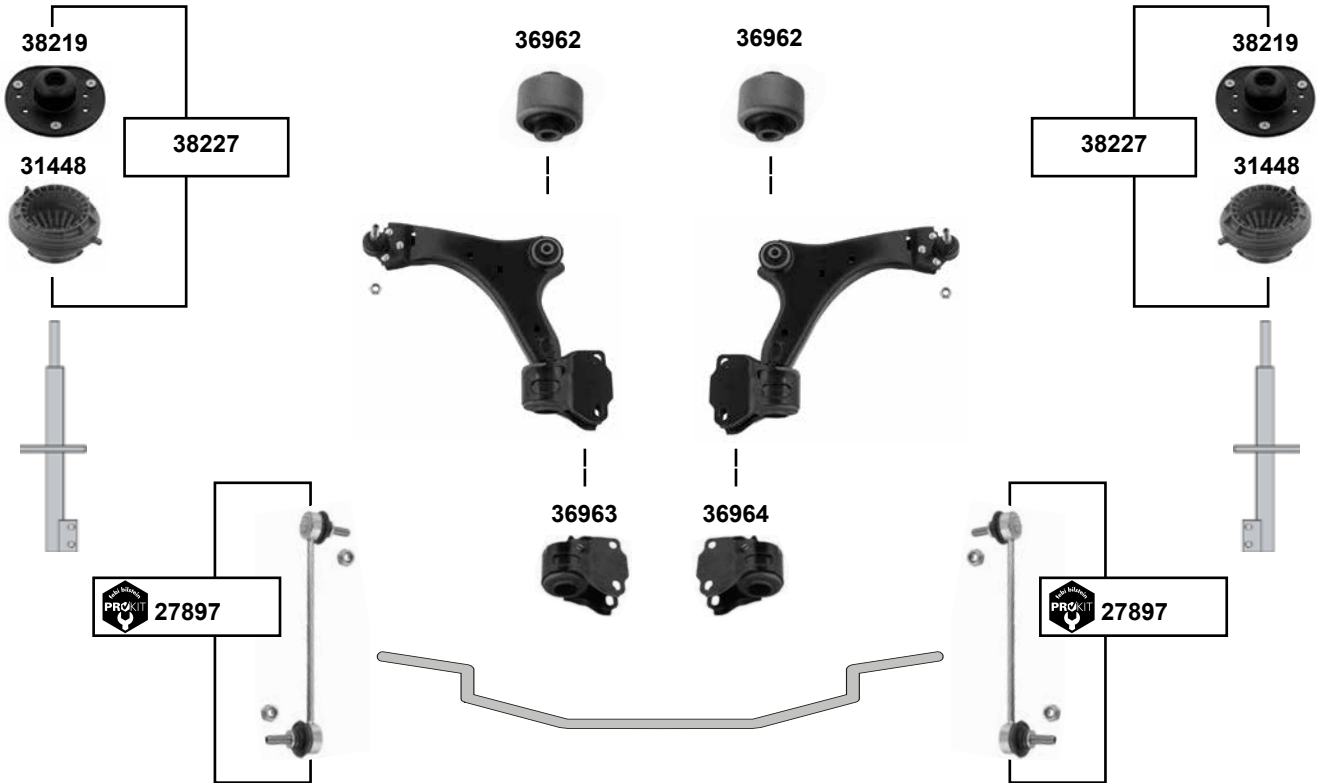

Mondeo 07
(02/07 → 08/14)

Ref. - No.

27897	1 337 849	ProKit Verbindungsstange / connecting rod	L 300
30830	1 425 853	ProKit Verbindungsstange / connecting rod	L 180
31448	1 539 863	Kugellager / ball bearing	Ø I 35
36962	1 507 182 S2	Querlenkerlager / control arm mount	Ø A 60
36963	1 507 182 S1	Querlenkerlager / control arm mount	
36964	1 507 181 S3	Querlenkerlager / control arm mount	
38219	1 761 001	Federbeinstützlager / suspension strut mount	
38227	1 761 001 S1	Rep. Satz Federbeinstützlager / rep. kit suspension strut mount	
39207	1 865 033	Achskörperlager / axle beam mount	
39208	1 865 034	Achskörperlager / axle beam mount	
43403	1 566 810 S2	Achskörperlagersatz / axle beam mounting kit