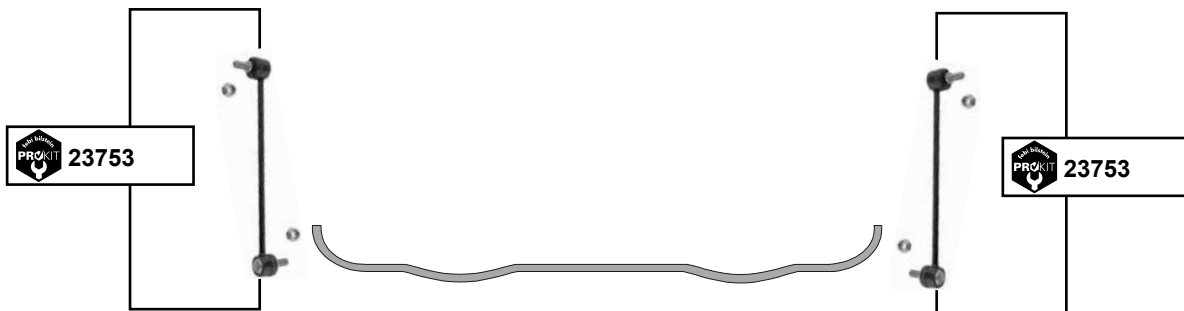

passend für / to fit

CHEVROLET

Car
Division

Aveo (2005 →)

Ref. - No.

23753 96391875
30916 96653381
30917 96535087

ProKit Verbindungsstange / connecting rod
Querlenkerlager / control arm mount
Querlenkerlager / control arm mount

(ch.) 033314 →

AØ 60 IØ 12
AØ 18 IØ 12