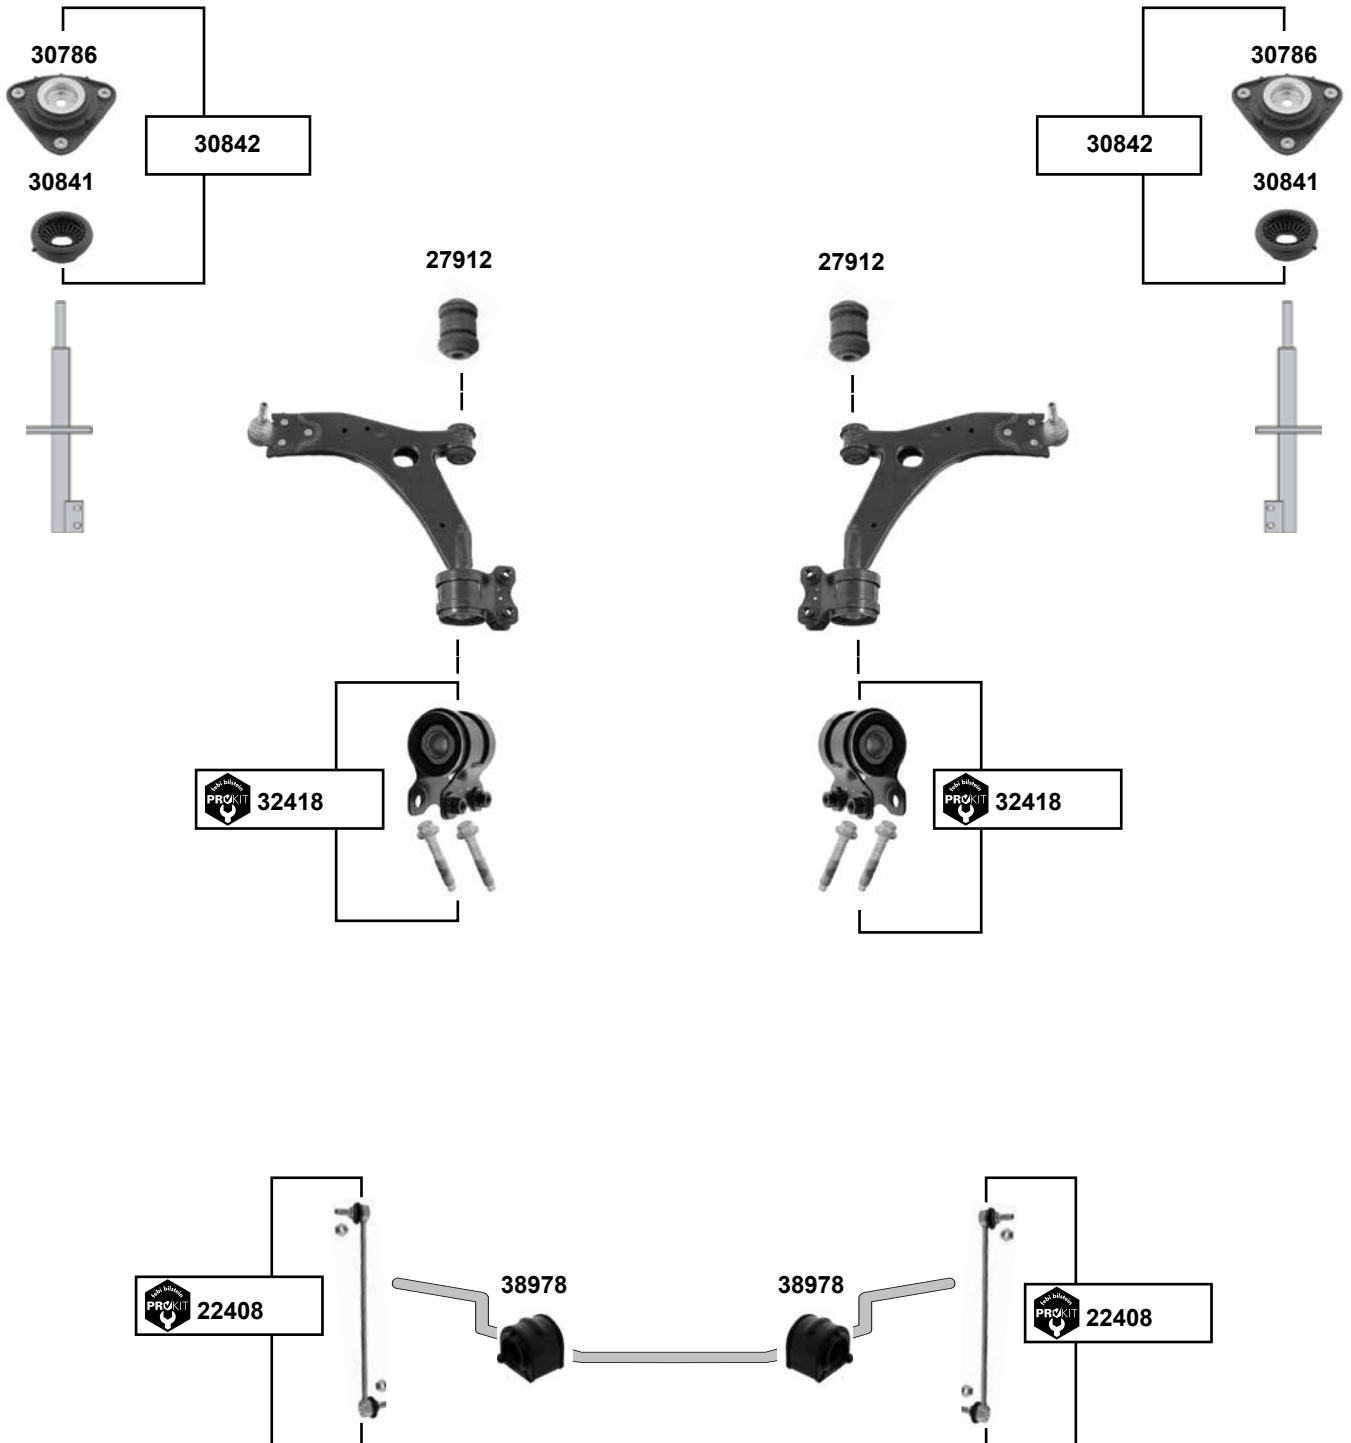

Focus C- Max 03
(06/03 → 02/07)

	Ref. - No.			
22408	1 230 909	ProKit Verbindungsstange / connecting rod	09/03 → 02/07	L 298
27912	1 477 858 S2	Querlenkerlager / control arm mount		
30786	1 377 471	Federbeinstützlager / suspension strut mount		
30841	1 508 111	Kugellager / ball bearing		
30842	1 377 471 S1	Rep. Satz Federbeinstützlager / rep. kit suspension strut mount		
32418	1 477 858 S3	ProKit Querlenkerlager / kit control arm mount		
38978	1 305 960	Stabilisatorlager / stabilizer mount		Ø | 18