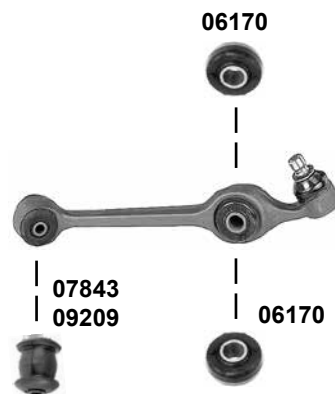

Escort 81
(08/80 → 12/85)

	Ref. - No.			
06170	1 652 910	Querlenkerlager / control arm mount		46x16,5x20
07843	1 619 120	Querlenkerlager / control arm mount	→ 05/83	10x32x51
09209	6 087 890	Querlenkerlager / control arm mount	05/83 →	10x32/38x51
09496	6 150 277	Federbeinstützlager / suspension strut mount		Ø | 12,15
12448	6 150 276	Kugellager / ball bearing		
12449	6 150 277 S1	Rep. Satz Federbeinstützlager / rep. kit suspension strut mount	Modell 12/84 →	
12452	6 150 277 S2	Rep. Satz Federbeinstützlager / rep. kit suspension strut mount	Modell → 11/84