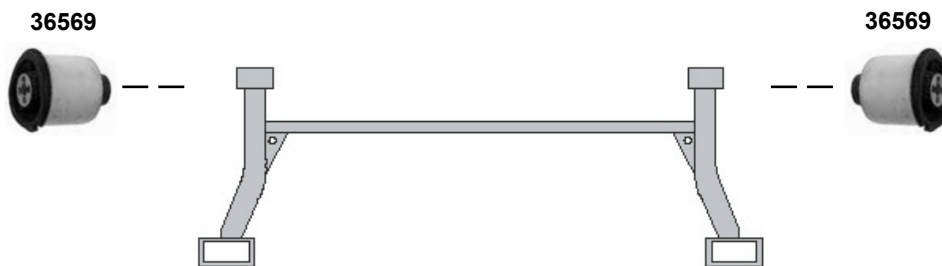

Kangoo 2 (2008 →)

- (1) FW00,1,4,5,A,B,C,D,E,F,G,H,K,L,N,P,U,W,Y,Z // KW00,1,4,5,A,B,C,D,E,F,G,H,K,L,N,P,U,V,W,Y
  (2) nur für Standardfahrwerk / only for normal chassis

Ref. - No.

21015	82 00 669 065	ProKit Verbindungsstange / connecting rod	(2)	L 285
27459	82 00 948 647	Federbeinstützlager / suspension strut mount		
32787	82 00 591 283	Federbeinstützlager / suspension strut mount		
32788	77 01 209 840 SK	Rep. Satz Federbeinstützlager / rep. kit strut mount		
36121	82 00 586 564	Querlenkerlager / control arm mount	(1)	Ø A 40,3/33
36122	82 00 586 570	Querlenkerlager / control arm mount	(1)	Ø A 58
36569	82 00 380 965	Hinterachslager / rear axle bearing		Ø A 70/80