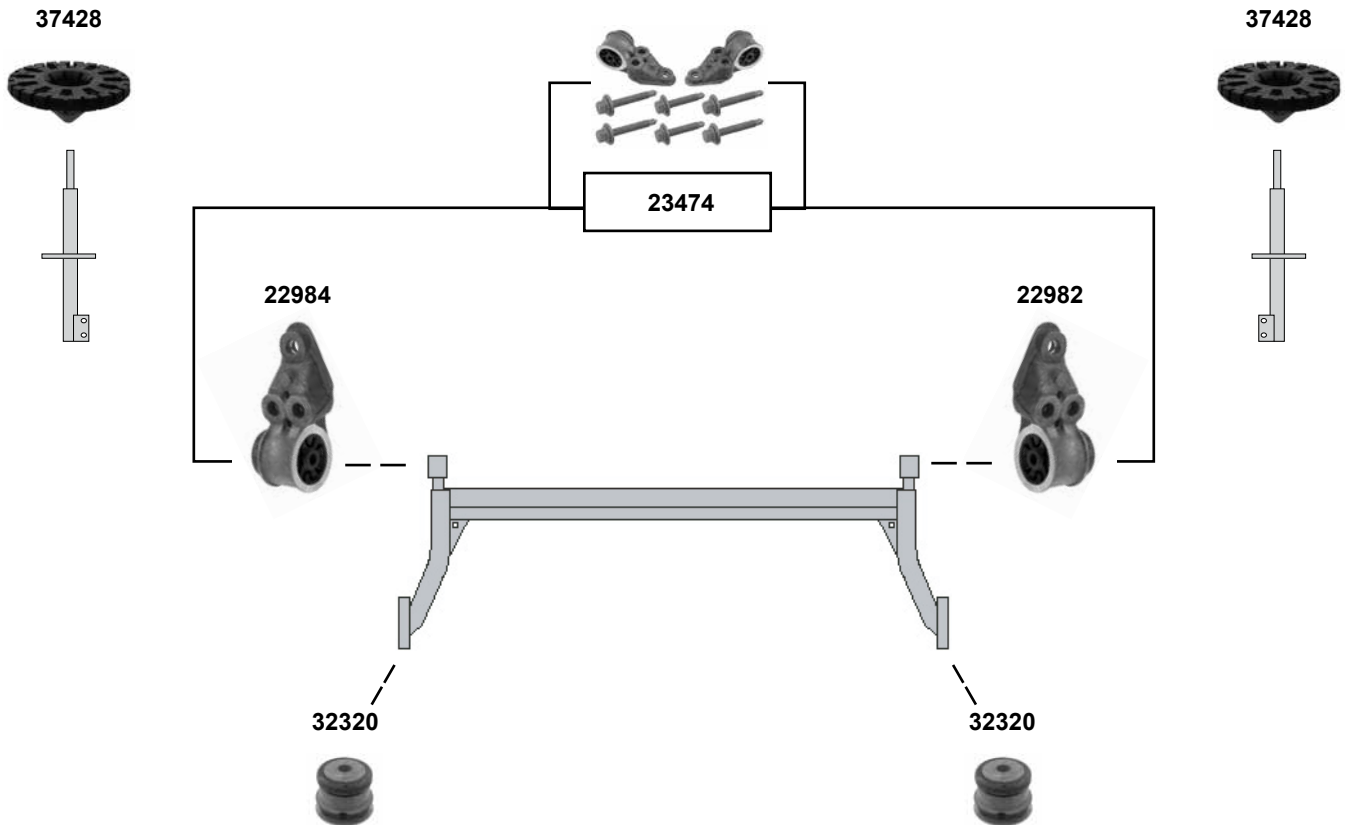

A6 / A6 Avant (4B)
(1998 → 2005)
(ex.) Quattro

(1) (ex.) 8 Zylinder/cylinder, PR-1BJ

Ref. - No.

22982	4B0 501 522 E	Achskörperlager / axle frame mounting		
22984	4B0 501 521 E	Achskörperlager / axle frame mounting		
23474	4B0 501 522 E S1	Achskörperlagersatz / axle beam mounting kit		
32320	8E0 505 145 M	Achskörperlager / axle frame mounting	(1)	H 74
37428	4B0 512 149	Federteller / spring plate		H 53