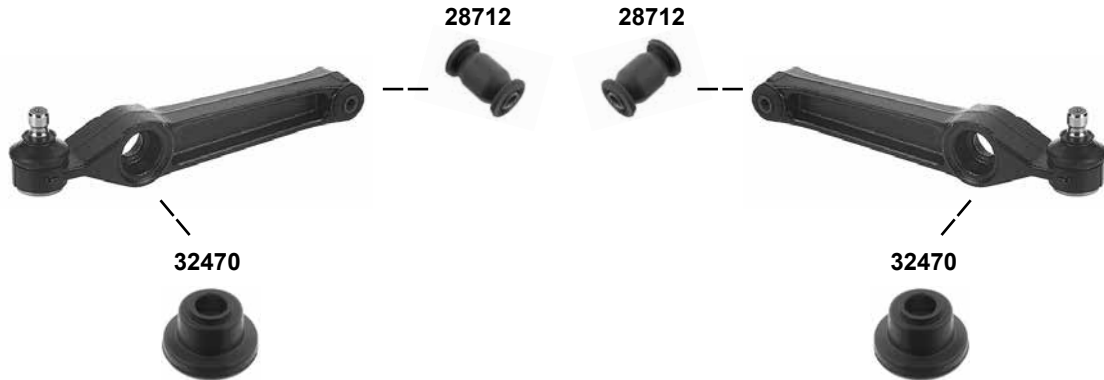

Agila A
(2000 → 2008)

40842

40842

Ref. - No.

28712	4703 866
32470	4705 409
32475	4705 164
40842	4707 592

Querlenkerlager / control arm mount
Stabilisatorlager / stabilizer mount
Querlenkerlager hinten / control arm mont rear
Federbeinstützlager / suspension strut mount

52x28
Ø A 48 / I 20
Ø A 52