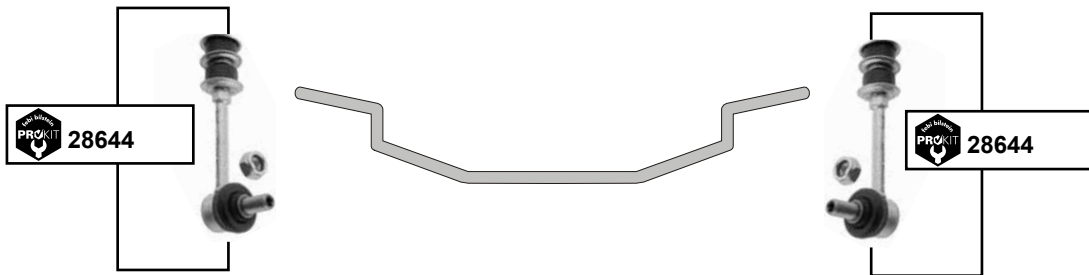

Land Cruiser (J9)
(1996 → 2004)

Land Cruiser (_J10_)
(1998 → 2007)