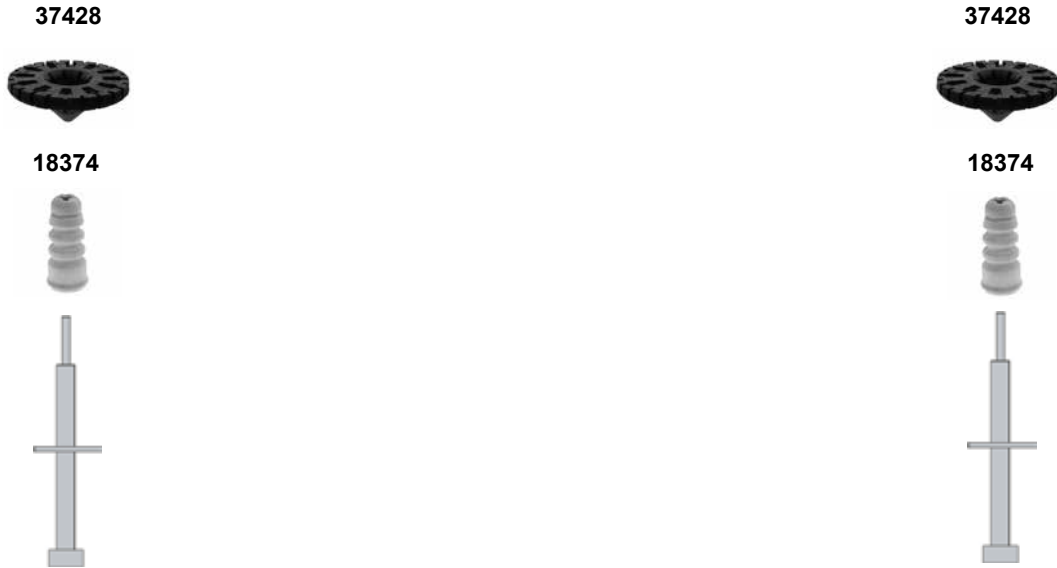

Superb (3U)
(2002 → 2008)

Ref. - No.

18374	3B0 512 131 H	Anschlagpuffer, Stoßdämpfer / buffer, shock absorber
22982	4B0 501 522 E	Achskörperlager / axle frame mounting
22984	4B0 501 521 E	Achskörperlager / axle frame mounting
23474	4B0 501 522 E S1	Achskörperlagersatz / axle beam mounting
37428	4B0 512 149	Federteller / spring plate

PR-1BA/1BB/1BE H 53