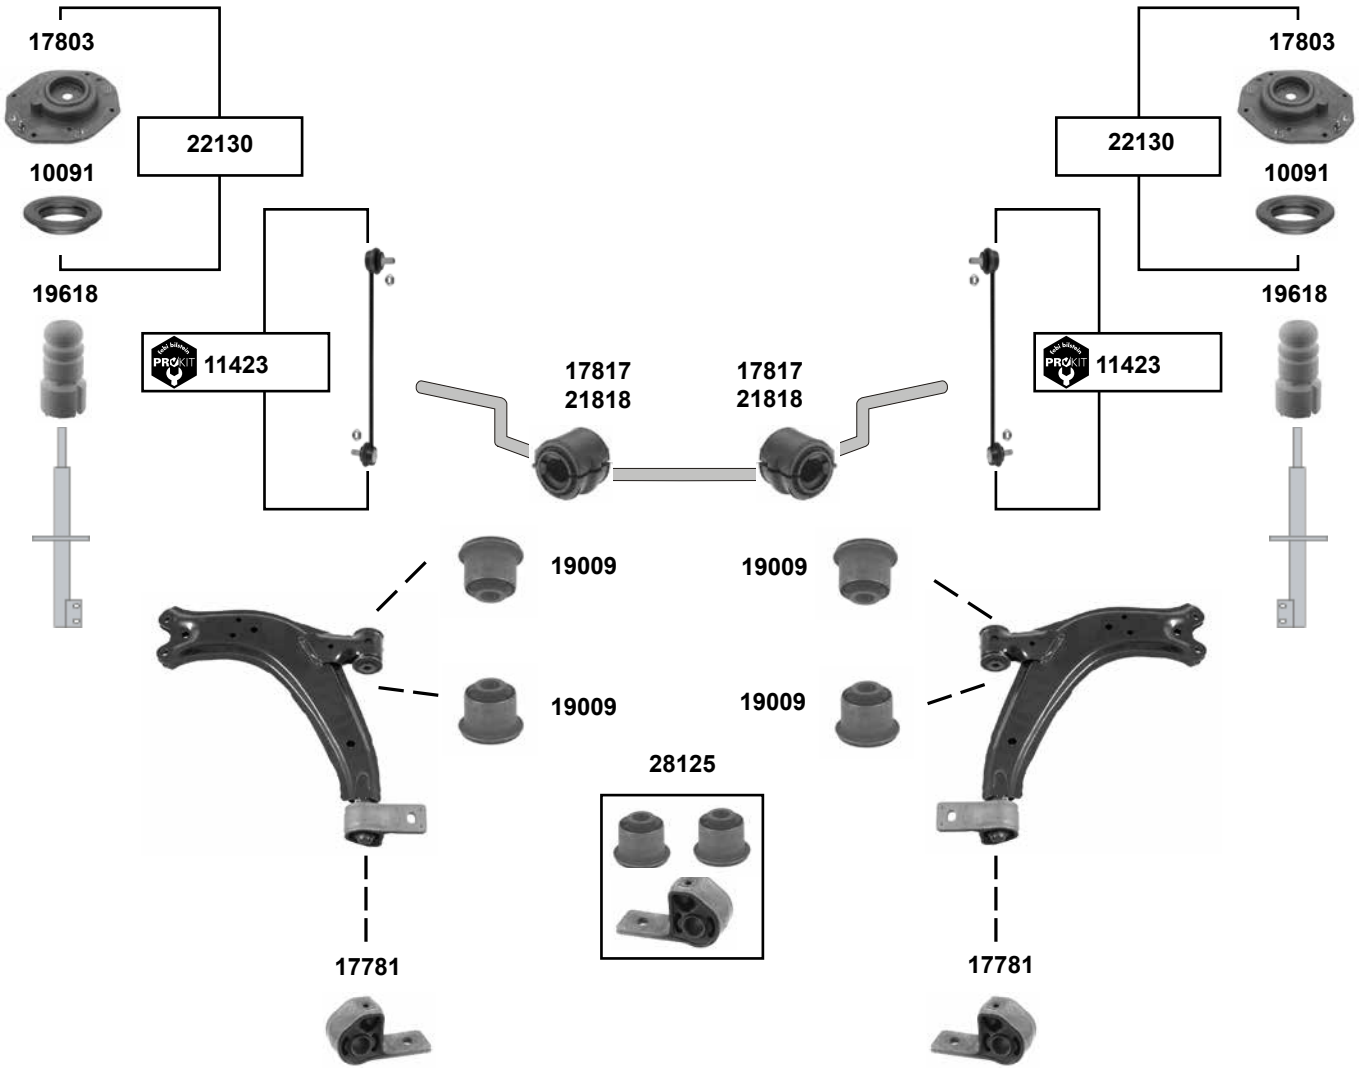

Berlingo I
(1996 → 2002)

servo

(ex.) 2.0 HDI

	Ref. - No.				
10091	5035.27	Kugellager / ball bearing		Ø A 72/100 L 300	
11423	5087.46	ProKit Verbindungsstange / connecting rod			
17781	3523.75	Querlenkerlager / control arm mount			
17803	5038.78	Federbeinstützlager / suspension strut mount			
17817	5094.65	Stabilisatorlager / stabilizer mount			Ø I 21
19009	3520.H5 S1	Querlenkerlager / control arm mount			
19618	5033.27	Anschlagpuffer, Stoßdämpfer / buffer, shock absorber			(ex.) Kastenwagen
21818	5094.77	Stabilisatorlager / stabilizer mount			Ø I 22
22130	5038.78 S1	Rep. Satz Federbeinlager / rep. kit suspension mount			(ex.) HDI
28125	3520.H5 S2	Rep. Satz Querlenkerlager / rep. kit control arm mount