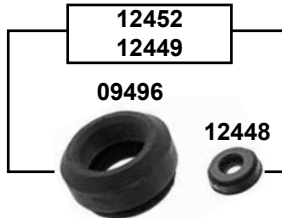

Escort 81
(08/80 → 12/85)

	Ref. - No.			
06170	1 652 910	Querlenkerlager / control arm mount		46x16,5x20
07843	1 619 120	Querlenkerlager / control arm mount	→ 05/83	10x32x51
09209	6 087 890	Querlenkerlager / control arm mount	05/83 →	10x32/38x51
09496	6 150 277	Federbeinstützlager / suspension strut mount		Ø | 12,15
12448	6 150 276	Kugellager / ball bearing		
12449	6 150 277 S1	Rep. Satz Federbeinstützlager / rep. kit suspension strut mount	Modell 12/84 →	
12452	6 150 277 S2	Rep. Satz Federbeinstützlager / rep. kit suspension strut mount	Modell → 11/84