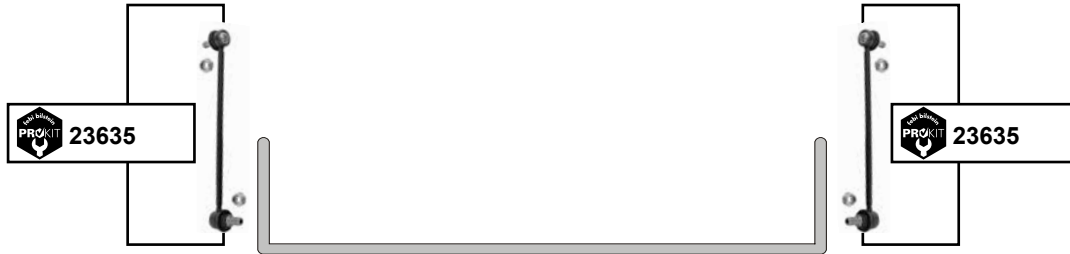

Corolla Verso (_E12_)

(09/01 → 12/03)

Corona (AT190/210ST191/210)

(1996 → 2001)