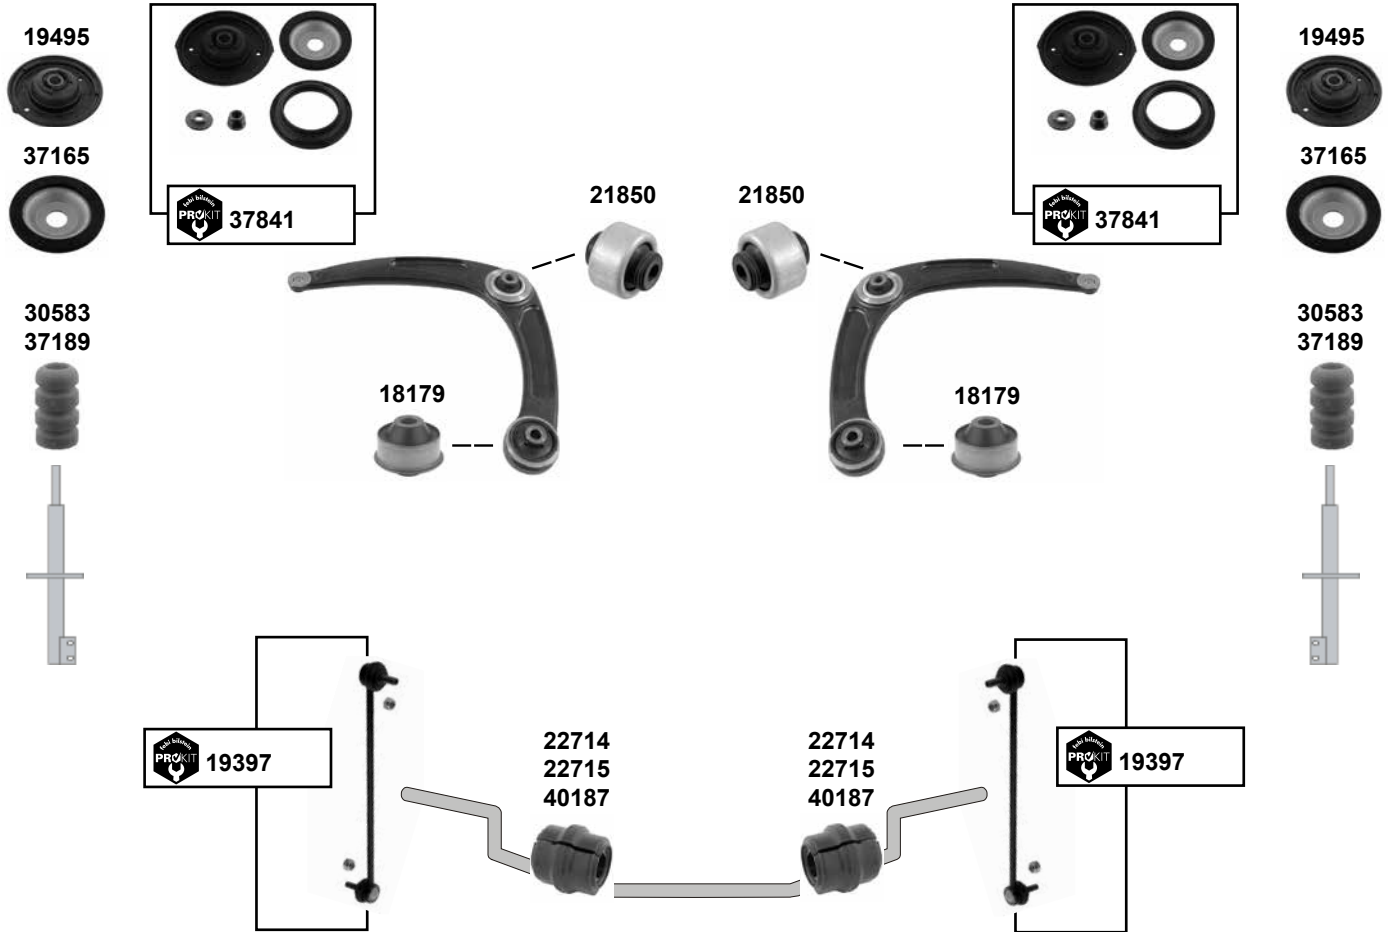

307 / SW / CC (2001 → 2007)

(1)	Limousine Break	(mot.) EW10J4 / DW10TD / DW10ATED (mot.) TU3JP / ET3J4 / TU5JP4	(2)	Limousine	(mot.) TU3JP/ET3JP/TU5JP4/DV4TD
(3)	307 CC SW	→ 04/05 (mot.) DV6ATED4 / DV6TED4 → 04/05 (mot.) EW10J4S O 09731 → → 04/05 (mot.) EW10J4 / DW10TD O 08827-10103 → → 04/05 (mot.) EW10A O 10290 → → 04/05 (mot.) DW10BTED4 O 09877 → → 04/05 (mot.) DW10ATED O 08974 →			

	Ref. - No.			
18179	3523.92	Querlenkerlager / control arm mount	(ex.) Sport	
19397	5087.78	ProKit Verbindungsstange / connecting rod		L 335
19495	5038.G0	Federbeinstützlager / suspension strut mount	→ 04/05	
21850	3523.91	Querlenkerlager / control arm mount		Ø A 55,5
22714	5094.87	Stabilisatorlager / stabilizer mount	(2)	Ø I 21
22715	5094.88	Stabilisatorlager / stabilizer mount	(1)	Ø I 22
30583	5033.70	Anschlagpuffer, Stoßdämpfer / buffer, shock absorber	→ 04/05 (ex.) CC	L 96
37165	5033.75	Federteller / spring plate	→ 04/05	Ø A 63,50
37189	5033.85	Anschlagpuffer, Stoßdämpfer / buffer, shock absorber	10/03 → (ex.) SW	L 86
37841	5031.77	ProKit Federbeinstützlagersatz / suspension strut mounting kit	→ 05	
40187	5094.E3	Stabilisatorlager / stabilizer mount	(3)	Ø I 23