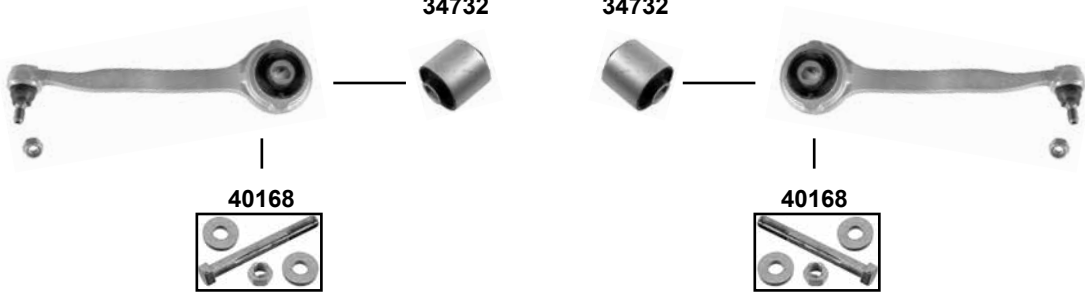

SLK (BM 172)
(2011 →)

29475

29475

34732

34732

40168

40168

29452

29452