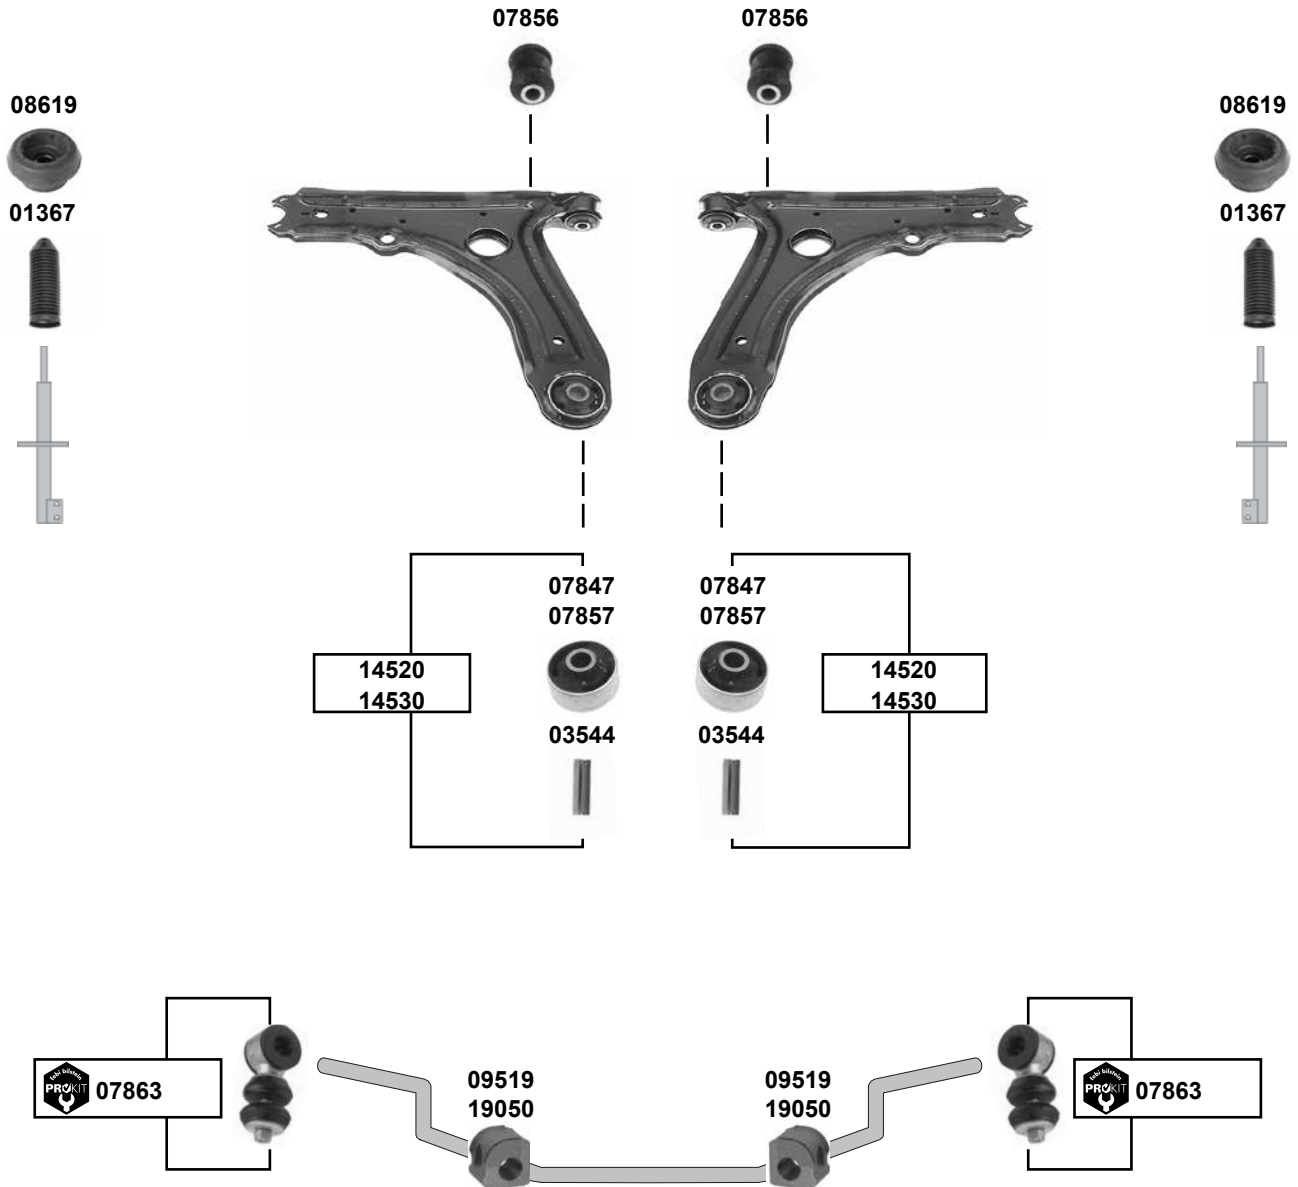

Golf 3 Cabrio (1E) (1994 → 2002)

(1) 1.9 TDI (ch.) 1E-V-006001 →

(2) (ch.) 1H-SW062 539 → / 1H-SB019 476 →

Ref. - No.

Ref. - No.	Description	Quantity	Notes
01367	Federbeinstützlager / suspension strut mount	(2)	
03544	Hülse / sleeve		50x17
07847	Querlenkerlager / control arm mount	NEW	17x60x41
07856	Querlenkerlager / control arm mount	OLD	12x33x54
07857	Querlenkerlager / control arm mount	OLD	17x60x41
07863	ProKit Verbindungsstange / connecting rod		
08619	Federbeinstützlager / suspension strut mount		
09519	Stabilisatorlager / stabilizer mount	(1)	Ø | 17
14520	Querlenkerlager / control arm mount	OLD	
14530	Querlenkerlager / control arm mount	NEW	
19050	Stabilisatorlager / stabilizer mount		Ø | 19