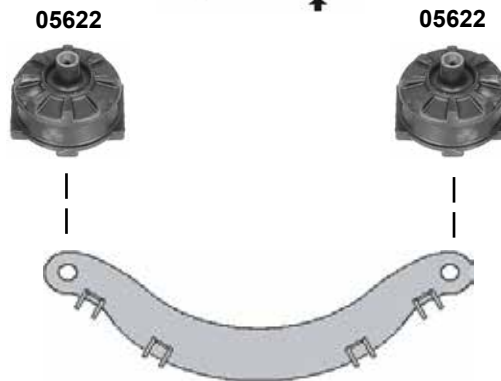

Sierra 83 / 87
(08/82 → 02/93)

- (1) 4 WD / 2.0 Cosworth
- (2) 2 WD (ex.) 2.0 Cosworth

Ref. - No.

Ref. - No.	Description	Notes	Dimensions
05622	Hinterachslager / rear axle bearing		
06172	Stabilisatorlager / stabilizer mount		16x65x23
06179	Querlenkerlager / control arm mount	(1)	12x35x51
07843	Querlenkerlager / control arm mount	(2)	12x35x51
09496	Federbeinstützlager / suspension strut mount		
12448	Kugellager / ball bearing		Ø | 12,15
12449	Rep. Satz Federbeinstützlager / rep. kit suspension strut mount	Modell 11/84 →	
12451	Kugellager / ball bearing		Ø | 12,15
12452	Rep. Satz Federbeinstützlager / rep. kit suspension strut mount	Modell → 10/84