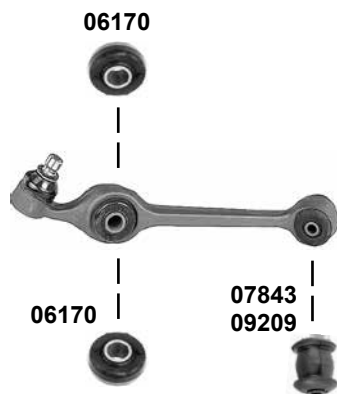

Escort 81
(08/80 → 12/85)

	Ref. - No.			
06170	1 652 910	Querlenkerlager / control arm mount		46x16,5x20
07843	1 619 120	Querlenkerlager / control arm mount	→ 05/83	10x32x51
09209	6 087 890	Querlenkerlager / control arm mount	05/83 →	10x32/38x51
09496	6 150 277	Federbeinstützlager / suspension strut mount		Ø | 12,15
12448	6 150 276	Kugellager / ball bearing		
12449	6 150 277 S1	Rep. Satz Federbeinstützlager / rep. kit suspension strut mount	Modell 12/84 →	
12452	6 150 277 S2	Rep. Satz Federbeinstützlager / rep. kit suspension strut mount	Modell → 11/84