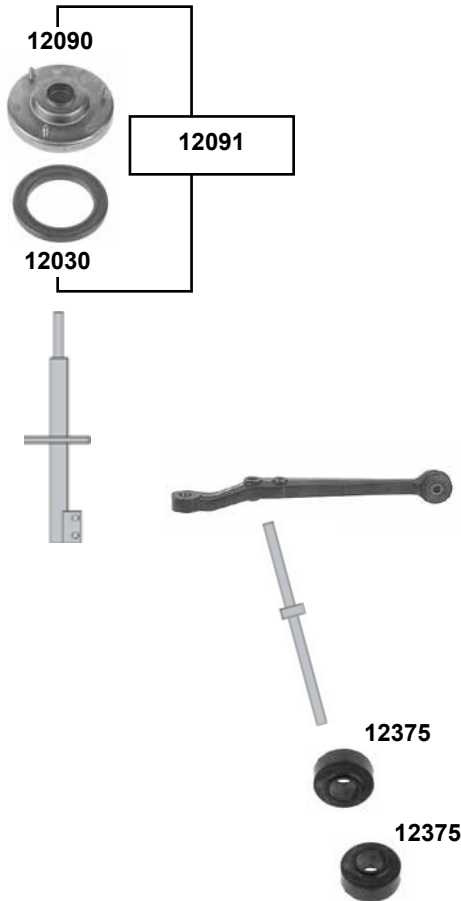

Ducato (290)
(1982 → 1994)

Ref. - No.

12030	1355179080
12090	4466980
12091	4466980 S
12344	4333710
12375	4339248

Kugellager / ball bearing
Federbeinstützlager / suspension strut mount
Rep. Satz Federbeinstützlager / rep. kit suspension strut mount
Blattfederlager / leaf-spring bearing
Zugstrebenlager / tie arm bush

16x38x72
22x48x20,5