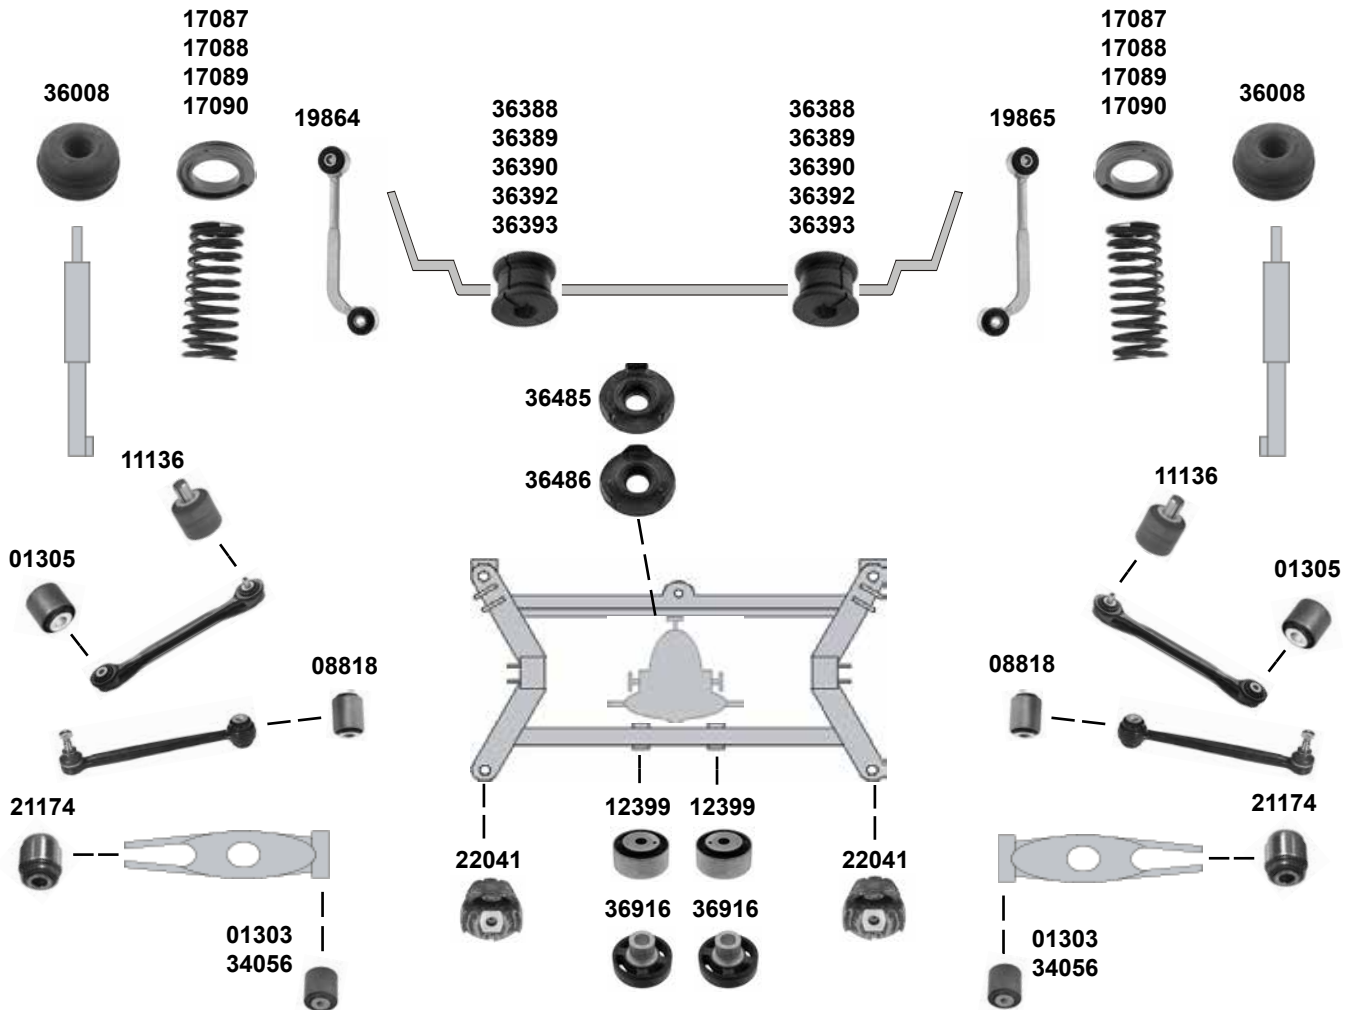

CLK (BM 209) (2002 →)

Ref. - No.

Ref. - No.	Description	Dimensions
01303	Querlenkerlager / control arm mount	12x33x58
01305	Schubstrebenlager / leading arm bush	12x34x38
08818	Schubstrebenlager / leading arm bush	12x31,5x43
11136	Schubstrebenlager / leading arm bush	11x36x38
12399	Gummilager Hinterachsdiff. / rubber mount, rear axle differential	15x29x66
17087	Federunterlage, Schraubenfeder / spring seat, coil spring	H 5
17088	Federunterlage, Schraubenfeder / spring seat, coil spring	H 9
17089	Federunterlage, Schraubenfeder / spring seat, coil spring	H 13
17090	Federunterlage, Schraubenfeder / spring seat, coil spring	H 17
19864	Verbindungsstange links / connecting rod rechte	
19865	Verbindungsstange rechts / connecting rod right	
21174	Gelenk für Radlagergehäuse / joint for wheel bearing housing	ww 221 352 01 27
22041	Achskörperlager, Hinterachse / crossmember bush, rear axle	
34056	Querlenkerlager / control arm mount	(ch.) F 103001 → 12x52x58 (ex.) Black Series Sport
36008	Gummipuffer für Stoßdämpfer / rubber buffer for shock absorber	Ø | 12
36388	Stabilisatorlager / stabilizer mount	Ø | 16
36389	Stabilisatorlager / stabilizer mount	Ø | 15
36390	Stabilisatorlager / stabilizer mount	Ø | 1
36392	Stabilisatorlager / stabilizer mount	Ø | 16
36393	Stabilisatorlager / stabilizer mount	Ø | 16
36485	Differentiallagerung / differential bearing front	
36486	Differentiallagerung / differential bearing front	
36916	Gummilager / rubber mount	Ø A 23,96