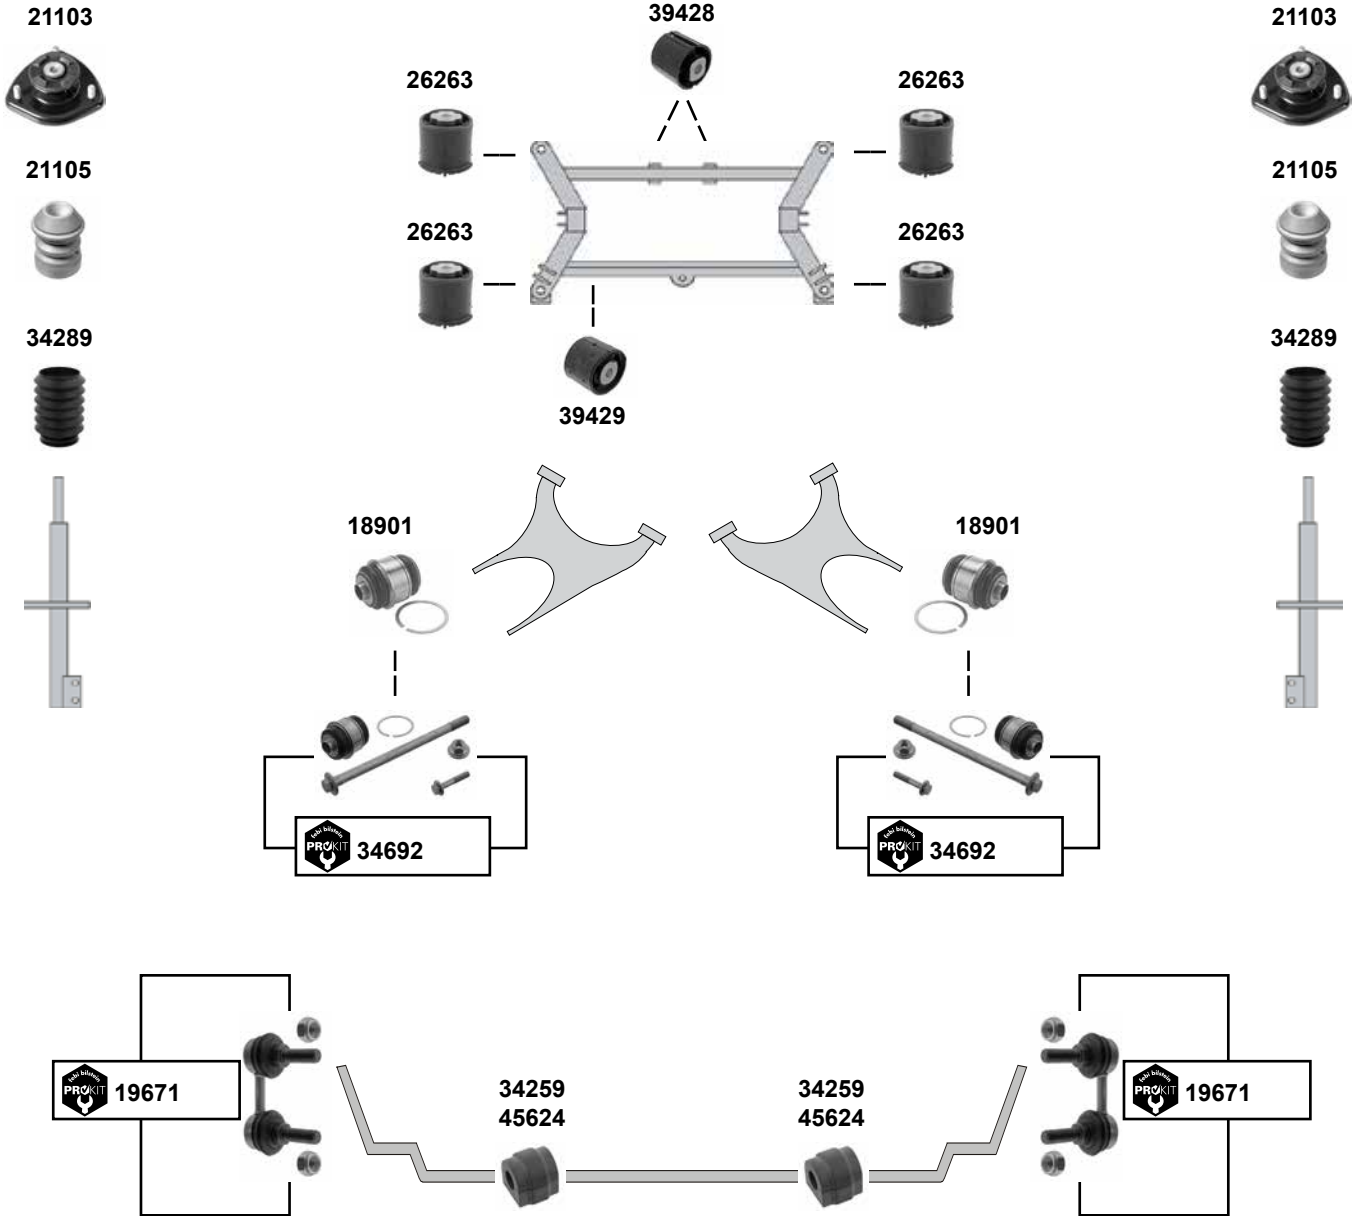

X5 I (E53)
(2000 → 2006)

(1) (ex.) (mot.) 4,8 iS, Sport

(2) 3,0X (mot.) M54, M57N, M57 4,4X (mot.) M62, N62 4,6X (mot.) M62 4,8X (mot.) N62

Ref. - No.

Ref. - No.	Part Description	Notes	Dimensions
18901	Kugelgelenk mit Klemmring / ball joint with clamping ring		16x52/57x67
19671	ProKit Verbindungsstange / connecting rod		L 65
21103	Federbeinstützlager / suspension strut mount		H 90
21105	Anschlagpuffer, Stoßdämpfer / buffer, shock absorber	(ex.) N	19x96x96
26263	Hinterachslager / rear axle mount	(1)	Ø 122
34259	Stabilisatorlager / stabilizer mount	Sport, N	
34289	Schutzhülle, Federbein / protection cover for strut		
34692	ProKit Kugelgelenk / ball joint		
39428	Achskörperlager / axle beam mount		12x54x54
39429	Achskörperlager / axle beam mount		14x58x68
45624	Stabilisatorlager hinten / stabilizer mount rear	(2)	Ø 123