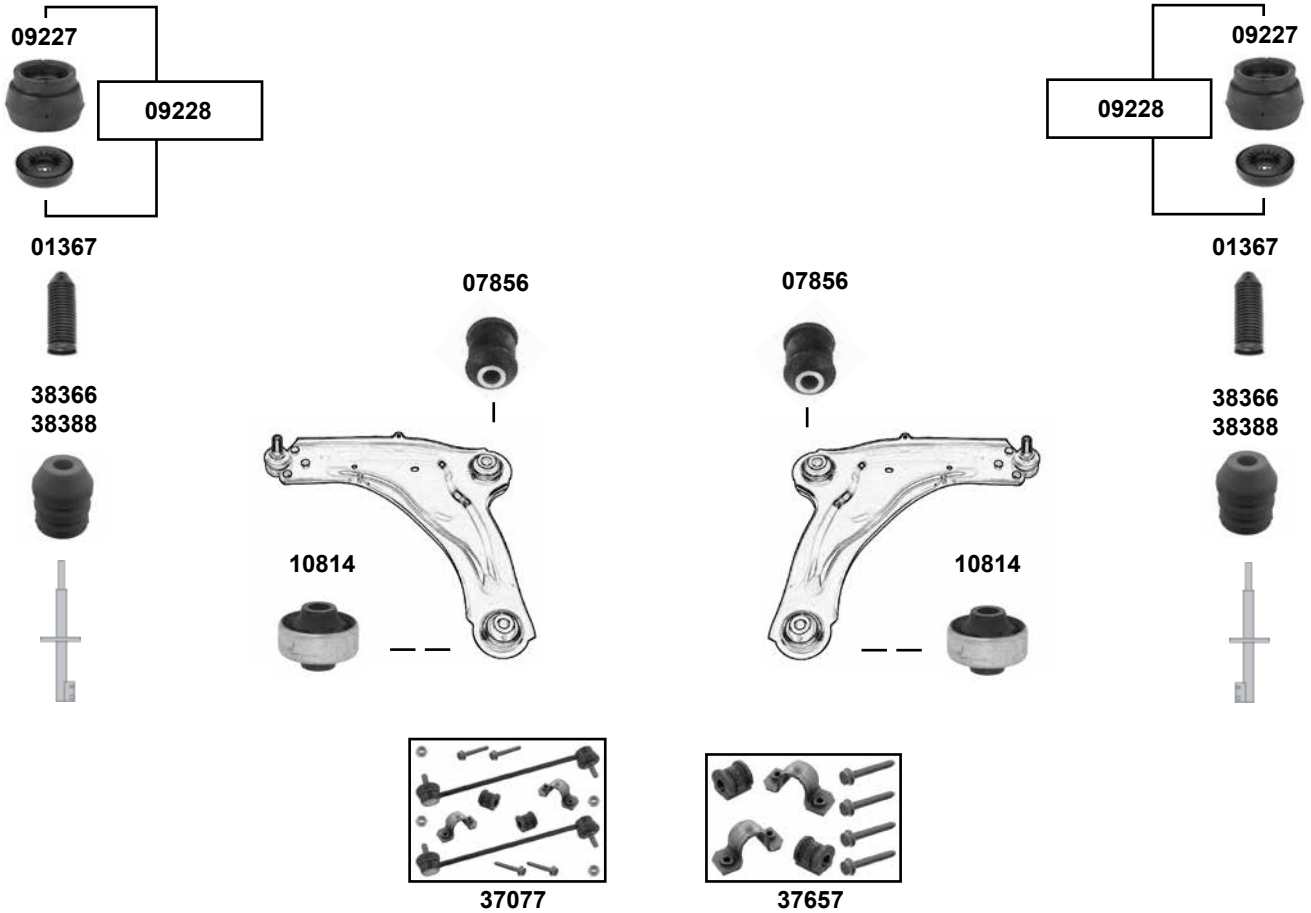

Mii (KF)
(2011 →)

Ref. - No.

01367	357 413 175 A	Faltenbalg, Stoßdämpfer / bellow, shock absorber	
07856	1J0 407 181	Querlenkerlager / control arm mount	ØA 33
09227	1J0 412 331 C	Federbeinstützlager / suspension strut mount	26x83x54
09228	1J0 412 331 C S1	Rep. Satz Federbeinlager / rep. kit suspension strut mount	
10814	1J0 407 181	Querlenkerlager hinten / control arm mount rear	Ø A 60 Ø I 13
19518	6Q0 411 315 Q	ProKit Verbindungsstange / connecting rod	
27638	6Q0 411 314 P	Stabilisatorlager / stabilizer mount	ØA 18
37077	6Q0 411 314 P S1	Stabilisatorlagersatz / stabilizer mount kit	PR-0AQ
37657	6Q0 411 314 P S2	Stabilisatorlagersatz / stabilizer mount kit	08 → / PR-0AQ
38366	1S0 412 303	Anschlagpuffer, Stoßdämpfer / buffer, shock absorber	PR-G01
38388	1S0 412 303 A	Anschlagpuffer, Stoßdämpfer / buffer, shock absorber	PR-G03 Sport