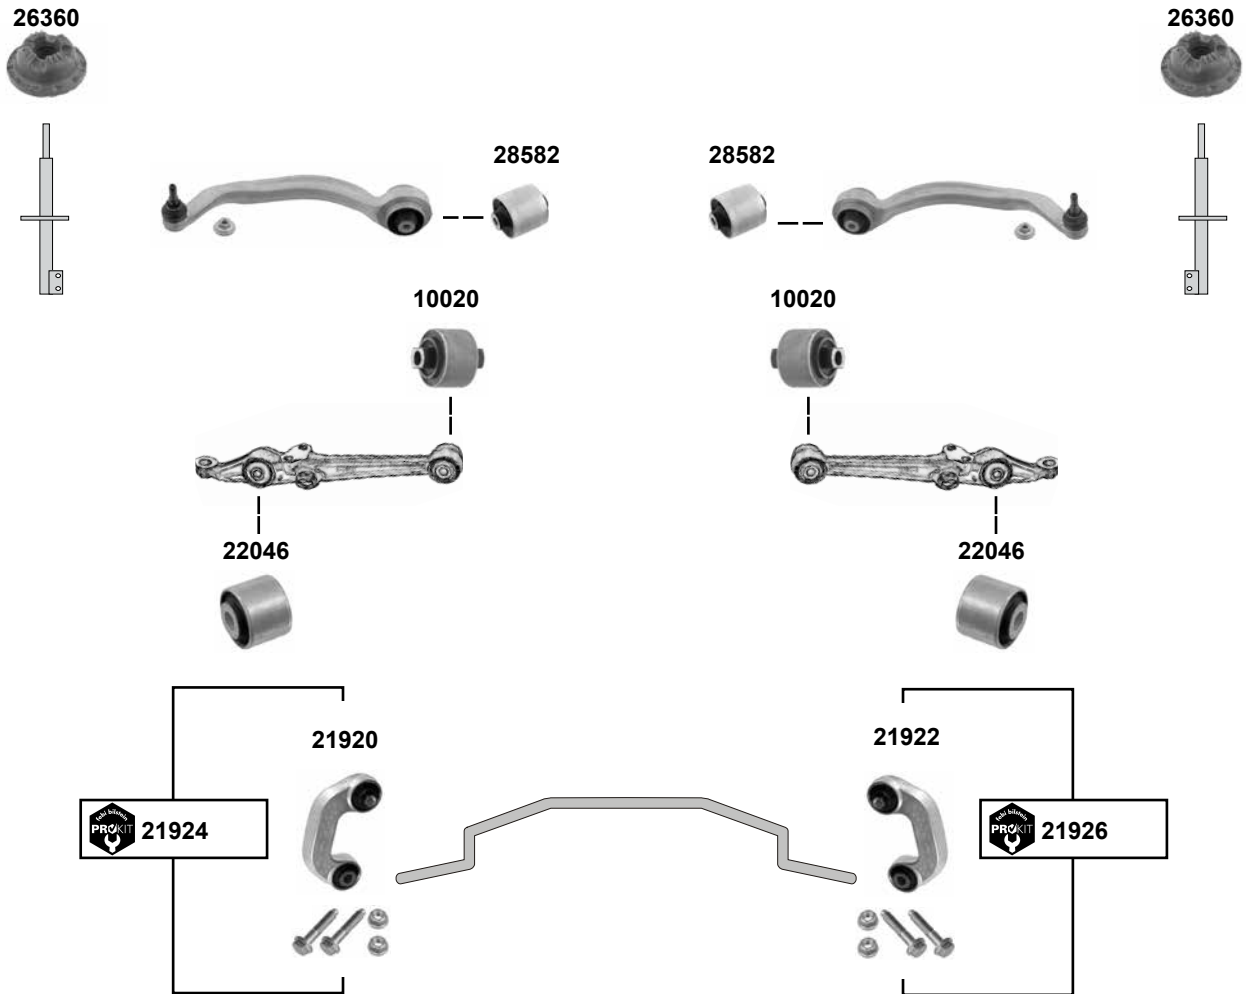

RS4 Cabrio quattro (8H) (2007 → 2009)

RS4 Avant quattro (4K) (2012 →)