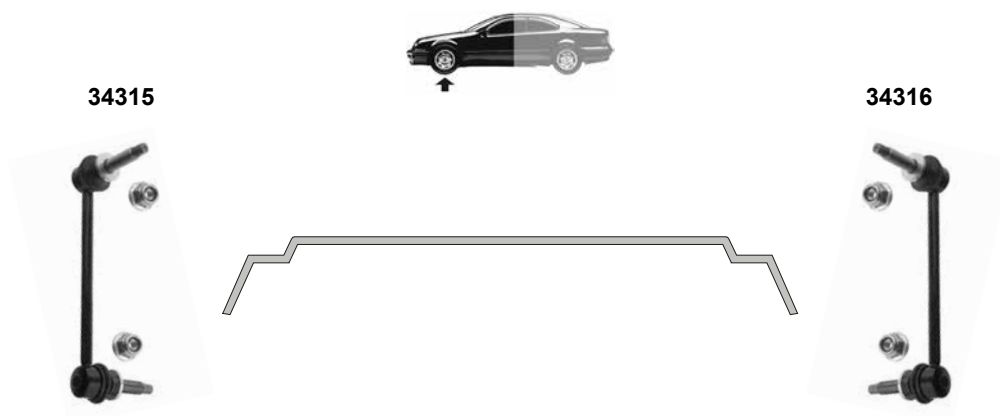

Dodge (2006 →)

- (1) ZH04 / ZH05 / ZH06 / ZH07 / ZH08
- (2) ZH05 / ZH06 / ZH07 / ZH08
- (3) Dodge Challenger 08/09LC 3,5L, 5,7L, 6,1L
  Chrysler 300C 06LE - 08LE, 05LX - 09LX, 07L2 2,7L, 3,0L, 3,5L, 5,7L, 6,1L

Ref. - No.

06676	05139237AA	Rep. Satz Hinterachskörper / rep. kit rear subframe	(2)
34315	4895 483AB	Verbindungsstange / connecting rod	(3)
34316	4895 482AB	Verbindungsstange / connecting rod	(3)
36485	5127690AA S1	Differentiallagerung / differential bearing front	(1)
36486	5127690AA S2	Differentiallagerung / differential bearing front	(1)