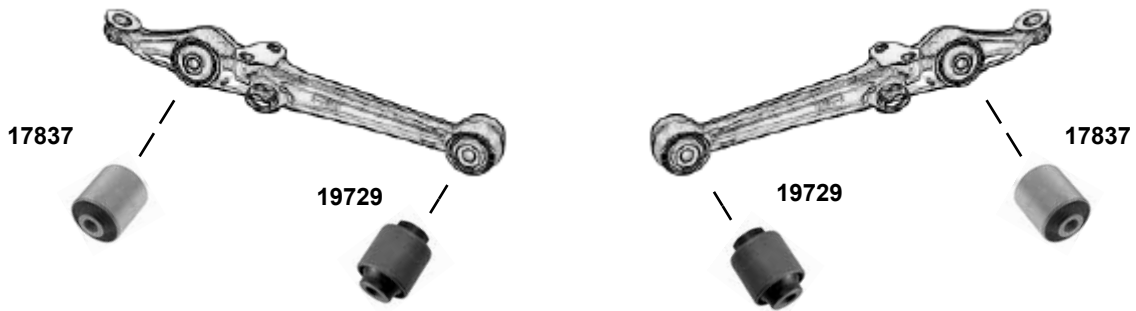

passend für / to fit

HONDA

**Car
Division**

Civic (EG / EH)
(1992 → 1994)

Ref. - No.

17837
19729

51810-SH3-004
51392-SR3-024

Querlenkerlager / control arm mount
Querlenkerlager / control arm mount

12x40x50
12x37x50