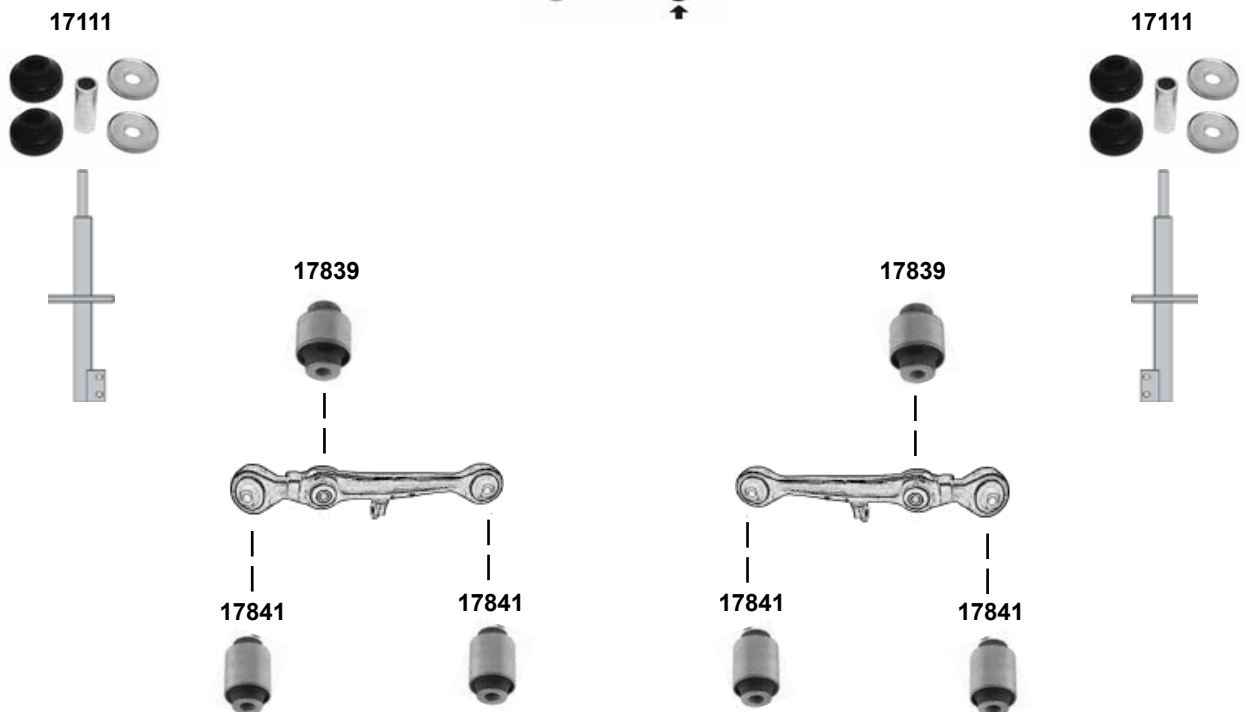

CRX (ED / EE) (1987 → 1992)

Ref. - No.

17111	51631-SB0-004 S1	Rep. Satz Federbeinstützlager / rep. kit suspension strut mount
17837	51810-SH3-004	Querlenkerlager / control arm mount
17839	52622-SH3-010	Querlenkerlager / control arm mount
17841	52365-SH3-000	Querlenkerlager / control arm mount
19729	51392-SR3-024	Querlenkerlager / control arm mount

Ø A 40
Ø A 37
Ø A 31