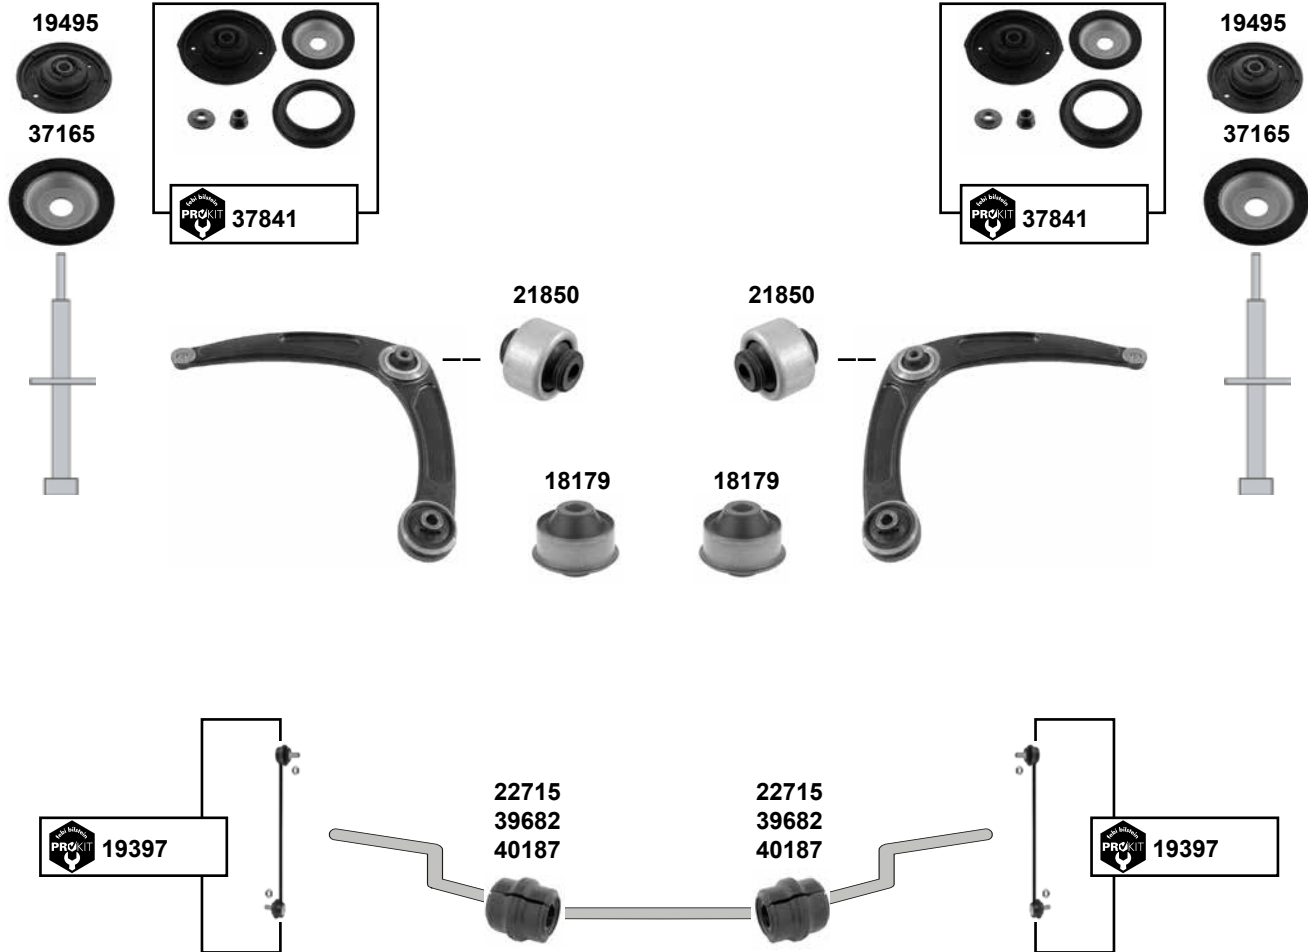

passend für / to fit

CITROËN

Car
Division

C4 I (2004 → 2009)