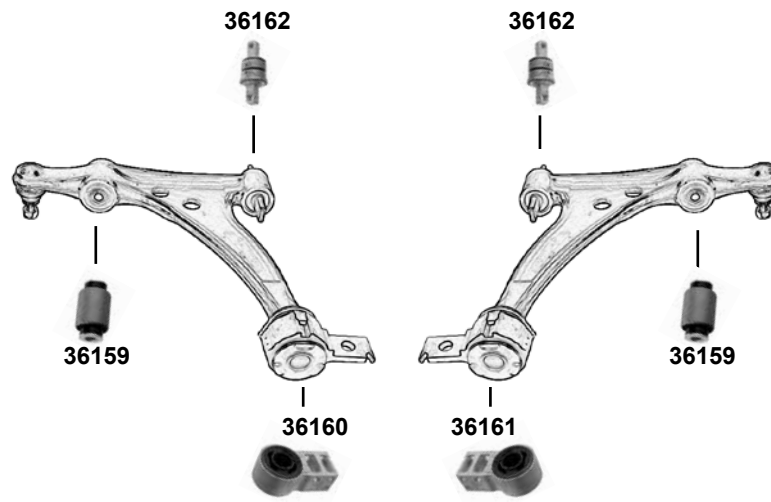

Brera (2006 → 2010)

	Ref. - No.			
29399	50704361	ProKit Verbindungsstange / connecting rod		L 102
29400	50704362	ProKit Verbindungsstange / connecting rod		L 102
36159	51842925 S2	Querlenkerlager / control arm mounting		
36160	50708721	Querlenkerlager / control arm mounting		
36161	50708722	Querlenkerlager / control arm mounting		
36162	51842925 S1	Querlenkerlager / control arm mounting