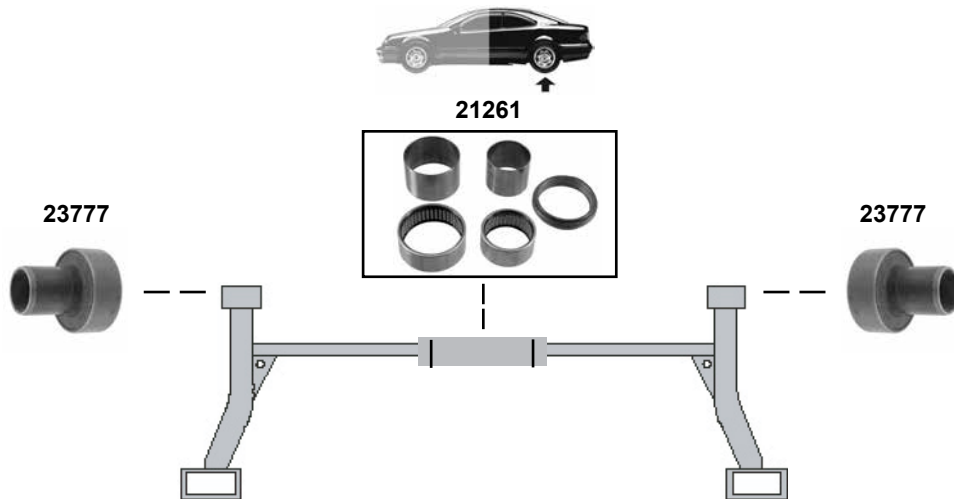

Kangoo 1 (1998 → 2008)

Ref. - No.

Ref. - No.	Description	Notes	Dimensions
10089	Kugelleger / ball bearing		Ø A 56
10823	Federbeinstützlager / suspension strut mount		
10824	Rep. Satz Federbeinstützlager / rep. kit suspension strut mount		
12164	Verbindungsstange / connecting rod	(ex.) 4x4	
12170	Anschlagpuffer / buffer		
12373	Stabilisatorlager / stabilizer mount		Ø I 23
14949	Querlenkerlager / control arm mount	(ex.) 4x4	Ø A 45,5 H 46
21261	Achsrohrlagersatz Hinterachse / axle tube bearing kit rear axle	HD	
21635	ProKit Verbindungsstange / connecting rod	4x4	L 258
23777	Hinterachslager / rear axle bearing	(ex.) 4x4 / HD	Ø A 70 / 40
26339	Schraubensatz für Querlenker / screw kit for control arms		
31010	Stabilisatorlager / stabilizer mount		Ø I 23