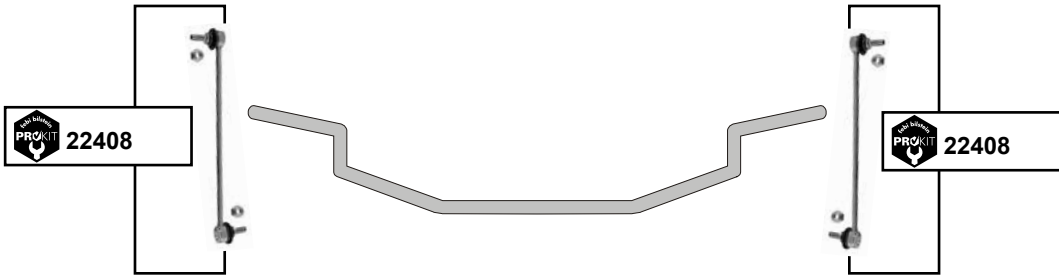

## Focus 11 (01/11 → 09/14)

30841

30841

- (1) 1,6 Duratec / 1,6 Duratorq / 1,6 Ecoboost / 1,0 (3 Zyl.) / 2,0 Duratorq
- (2) Bitte Stabilisatorversion beachten / please note the stabilizer version
- (3) (ex.) 2,0 Ecoboost (250PS)