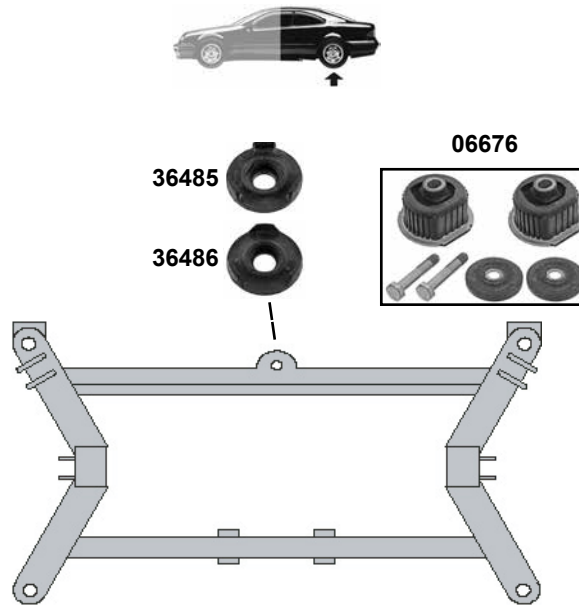

C 300 (2010 →)

Crossfire (2002 → 2008)

Dodge (2006 →)

- (1) ZH04 / ZH05 / ZH06 / ZH07 / ZH08
- (2) ZH05 / ZH06 / ZH07 / ZH08
- (3) Dodge Challenger 08/09LC 3,5L, 5,7L, 6,1L
  Chrysler 300C 06LE - 08LE, 05LX - 09LX, 07L2 2,7L, 3,0L, 3,5L, 5,7L, 6,1L

Ref. - No.

06676	05139237AA	Rep. Satz Hinterachskörper / rep. kit rear subframe	(2)
34315	4895 483AB	Verbindungsstange / connecting rod	(3)
34316	4895 482AB	Verbindungsstange / connecting rod	(3)
36485	5127690AA S1	Differentiallagerung / differential bearing front	(1)
36486	5127690AA S2	Differentiallagerung / differential bearing front	(1)