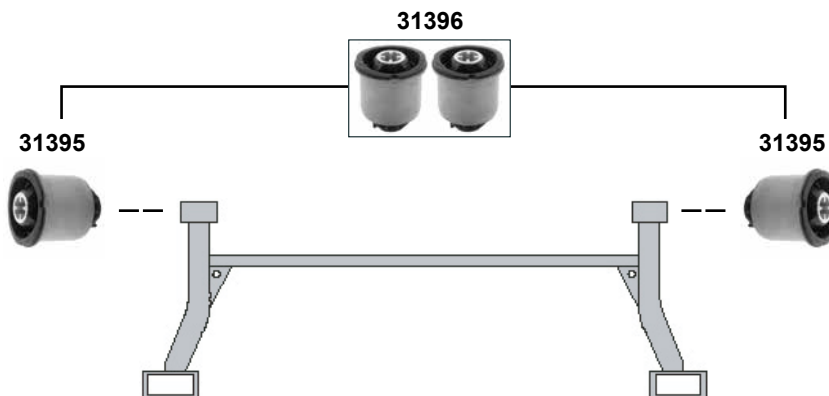

Ref. - No.

21039	77 00 762 843
21261	77 01 464 321
22129	77 00 762 844
31395	82 00 038 243
31396	77 01 479 190

Hinterachslager / rear axle bearing
Achsrohr-lagersatz Hinterachse / axle tube bearing kit rear axle
Hinterachslager / rear axle bearing
Hinterachslager / rear axle bearing
Rep. Satz Hinterachslager / rep. kit rear axle bearing

Scenic (ex.) 4x4
Megane Break

Ø A 70 H 90