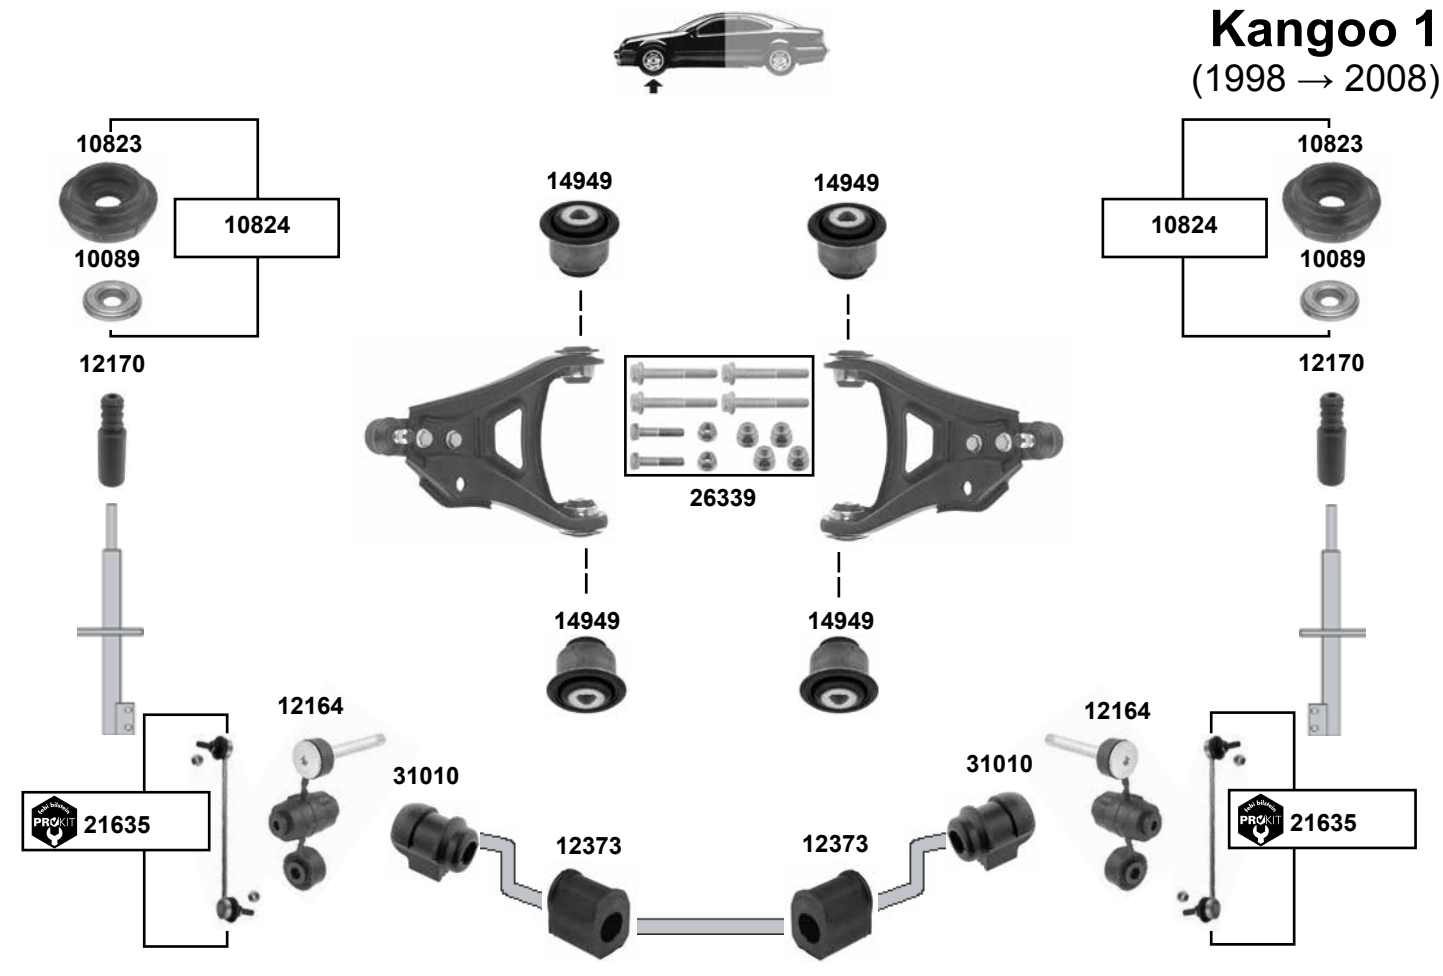

Kangoo 1 (1998 → 2008)

Ref. - No.

Ref. - No.	Description	Notes	Dimensions
10089	Kugelleger / ball bearing		Ø A 56
10823	Federbeinstützlager / suspension strut mount		
10824	Rep. Satz Federbeinstützlager / rep. kit suspension strut mount		
12164	Verbindungsstange / connecting rod	(ex.) 4x4	
12170	Anschlagpuffer / buffer		
12373	Stabilisatorlager / stabilizer mount		Ø I 23
14949	Querlenkerlager / control arm mount	(ex.) 4x4	Ø A 45,5 H 46
21261	Achsrohrlagersatz Hinterachse / axle tube bearing kit rear axle	HD	
21635	ProKit Verbindungsstange / connecting rod	4x4	L 258
23777	Hinterachslager / rear axle bearing	(ex.) 4x4 / HD	Ø A 70 / 40
26339	Schraubensatz für Querlenker / screw kit for control arms		
31010	Stabilisatorlager / stabilizer mount		Ø I 23