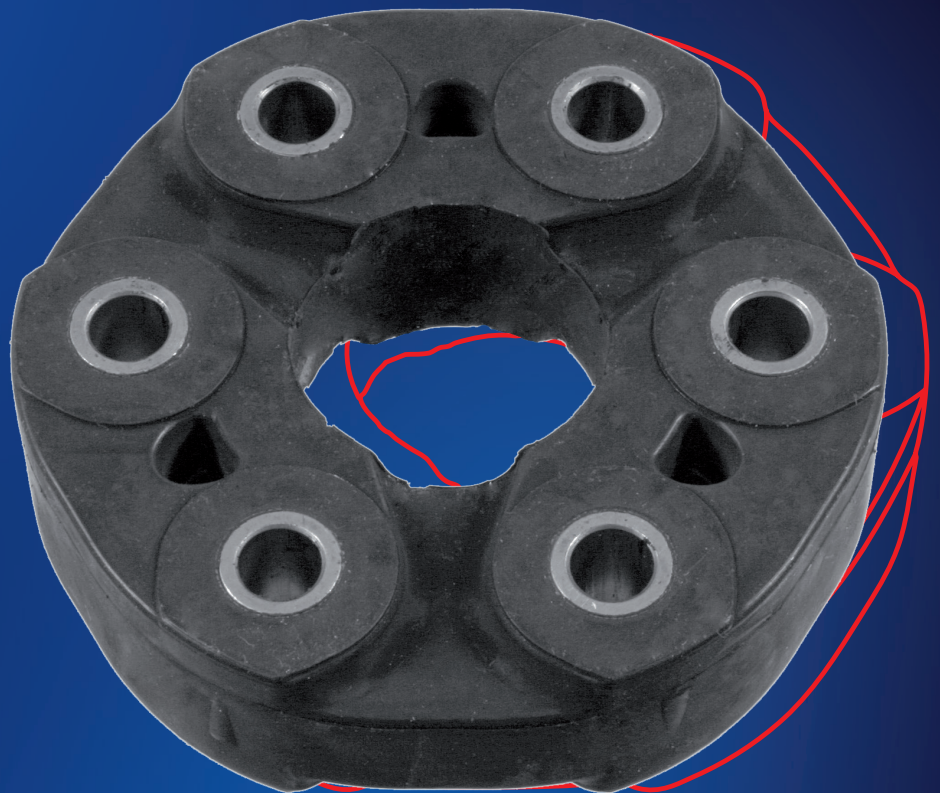

Propeller Shaft Accessories

- More than 120 new parts –
incl. 60 propshaft couplings

INDIVIDUALLY STRONG, UNBEATABLE AS A TEAM

The bilstein group is a family-run, independent group of companies providing a single strong umbrella under which the prestigious product brands febi, SWAG and Blue Print are united.

As a leading specialist in the global automotive aftermarket, the bilstein group offers spare parts and repair solutions to fit all popular makes of cars and commercial vehicles.

The range, which is exceptional in its breadth and depth, comprises approximately 47,000 different products and is supplemented by practice-oriented services. The bilstein group can therefore meet even the highest requirements.