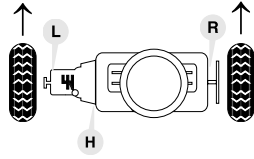

Focus 11

(01/2011 →)

		L	R	H	
1.6 16V	6G Powershift	44482	44550	-	
	6G Powershift MPS6	-	-	29747	
	MTX 75	44496	-	29747	
	6G	44496	-	-	
	6G	44496	-	-	
1.6 16V (63 kW/ 77 kW)	B5 / IB5	44508	44550	29747	
1.6 16V (90 kW/ 92 kW)	B5 / IB5	44497	44550	29747	
1.6 Ecoboost	6G Powershift	44482	-	44487	
	MTX 75	44496	-	44487	
	6G	44496	-	44487	
	6G	44496	-	44487	
			-	-	44487

febi 29747

Ref. No. 1 751 001

febi 44482

Ref. No. 1 682 477

febi 44487

Ref. No. 1 760 814

febi 44496

Ref. No. 1 798 908

febi 44497

Ref. No. 1 801 350

febi 44508

Ref. No. 1 684 927

febi 44550

Ref. No. 1 677 276