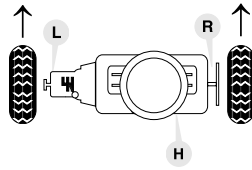

Tempra (159)
(1990 → 1996)

			L	R	H
1.4 / 1.6			15643	15644	15645
			15643	15644	-
1.8			-	15666	44921
			-	-	44921
1.9 TDS			15643	15666	-
2.0		Limousine	-	15666	-
		Station Wagon	-	15666	-
					(ex.) 4x4

Tipo (160)
(1988 → 1996)

1.4			15643	15644	15645
			15643	15644	-
1.6			15643	15644	15645
			15643	15644	-
1.7 D			15643	15666	-
1.8			-	15666	44921
			-	-	44921
1.9 D			15643	15666	-
1.9 TDS			15643	15666	-
2.0			-	15666	-

febi 15643

Ref. No. 7610157

febi 15644

Ref. No. 7610541

febi 15645

Ref. No. 7629021

febi 15666

Ref. No. 7661889

febi 44921

Ref. No. 7644686