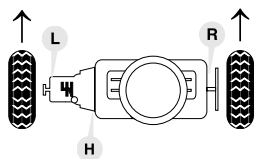

C4 I

(2004 → 2009)

		L	R	H
2.0 16V (mot.) EW10J4		18743	39660	-
2.0 16V (mot.) EW10A / EW10J4S		18743	-	-
2.0 16V (mot.) EW10A	→ O 10780	18743	39660	-
		-	38966	-
2.0 16V (mot.) EW10JA4 / EW10J4S	→ O 11318	-	38966	-
2.0 HDi (mot.) DW10BTED4	AUT	18743	-	-
	AM6C	39834	-	-

C4 II (B7)

(2009 →)

1.4 16V (mot.) EP3C		17736	-	-
1.6 16V (mot.) TU5JP4	BVM	17736	38955	-
1.6 HDi (mot.) DV6DTE	BE4R	17736	-	-
1.6 THP (mot.) EP6CDT	MC	-	39668	-
2.0 16V (mot.) EW10A		-	38966	-
2.0 HDi (mot.) DW10BTED4 FAP	x6	39834	-	-

febi 17736

Ref. No. 1844.51

febi 18743

Ref. No. 1844.68

febi 38955

Ref. No. 1839.H7

febi 38966

Ref. No. 1839.H6

febi 39660

Ref. No. 1809.33

febi 39668

Ref. No. 1807.GG

febi 39834

Ref. No. 1844.A8