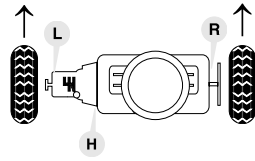

Paceman (R61)

(2012 →)

Cooper SX JCW

L

R

H

31777

31775

45607 ⓘ

31778

31775

45607 ⓘ

Cooper X (N16)

31777

31774

45588

31778

31774

45588

Cooper X (N18)

31777

31775

45588

31778

31775

45588

ⓘ (mot.) N18

febi 31774

Ref. No. 22 11 6 778 645

febi 31775

Ref. No. 22 11 6 782 374

febi 31777

Ref. No. 22 31 6 784 355

febi 31778

Ref. No. 22 31 6 784 357

febi 45588

Ref. No. 22 11 9 806 995

febi 45607

Ref. No. 22 11 9 806 994