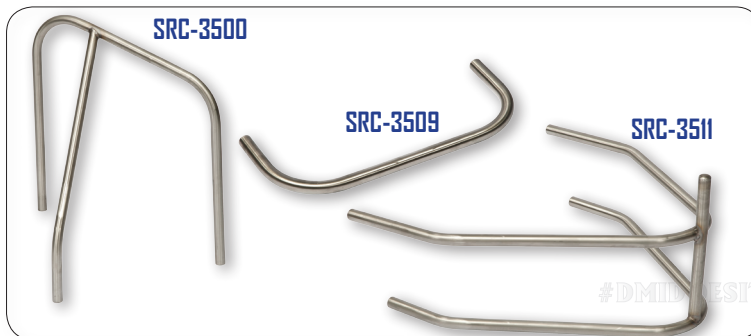

#DMIDDOESITBETR  
Fabricated Components

**Front Axles**

SRC-1910

SRC-1900	2 1/2" Front Axle - J&J Style	SRC-1920	52" Front Axle - Offset - Camber Split
SRC-1905	2 3/8" Front Axle - Camber Split	SRC-1930	53" Front Axle - Offset - Camber Split
SRC-1910	2 1/2" Front Axle - Eagle/Maxim Style		

**Jacobs Ladders**

SRC-2530

SRC-2510

SRC-2505	4130 Steel Jacobs Ladder w/ Straps - 13 5/8"	SRC-2530	Titanium Jacobs Ladder w/ Straps - 13 5/8"
SRC-2510	4130 Steel Jacobs Ladder w/ Straps - 14"	SRC-2540	Titanium Jacobs Ladder w/ Straps - 14"
SRC-2515	4130 Steel Jacobs Ladder w/ Straps - 13 1/4"	SRC-2545	Aluminum Jacobs Ladder Strap
SRC-2525	Titanium Jacobs Ladder w/ Straps - 13 1/4"		

**Bumpers & Nerfs**

SRC-3500

SRC-3509

SRC-3511

SRC-3500	Stainless RS Shorty Nerf Bar	SRC-3506	Stainless RS Hoop Nerf Bar
SRC-3501	Stainless LS Shorty Nerf Bar	SRC-3507	Stainless LS Hoop Nerf Bar
SRC-3502	Stainless LS Shorty Nerf Bar - Raised Rail	SRC-3508	Stainless LS Hoop Nerf Bar - Raised Rail
SRC-3503	Stainless RS Long Nerf Bar	SRC-3509	Stainless Front Bumper
SRC-3504	Stainless LS Long Nerf Bar	SRC-3510	Stainless Cow Catcher Front Bumper
SRC-3505	Stainless LS Long Nerf Bar - Raised Rail	SRC-3511	Stainless Rear Bumper