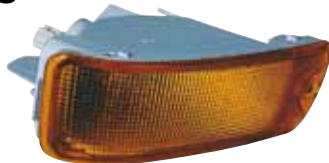

214-1413P3A-VC

CLEAR

LED

214-1413P3A-VS

SMOKE

214-1646PXB-VC
214-1646PXB-VS
FRONT LAMP
50PRS 3.75CFT

OEM PARTS
214-1646R/L-A

TUNING PARTS
214-1646PXB-VC