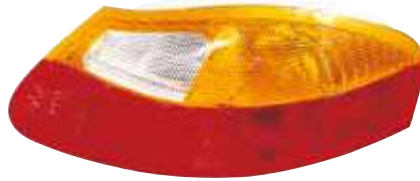

REPLACEMENT FOR BOXSTER '96

448-1903PXUE-CR
448-1903PXUE-SR
TAIL LAMP
5PRS 7.21CFT

OEM PARTS
448-1901R/L