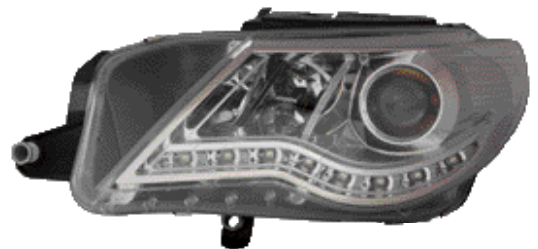

REPLACEMENT FOR

PASSAT CC '08-'10

D41-1112PMLDEM1
D41-1112PMLDEM2
HEAD LAMP
1PRS 5.29CFT

OEM PARTS
441-11D1R/L-LD-EM

TUNING PARTS
D41-1112PMLDEM1

LED

H7*3 CHROME

LED

D41-1112PMLDEM2