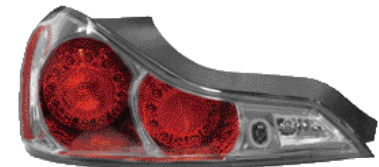

325-1905PXAS-C