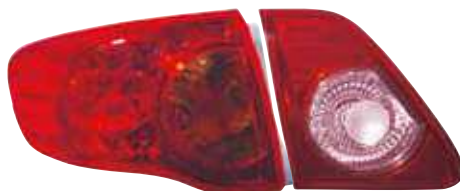

HB3/HB4/WY21W/W5W
BLACK

112-1923FTA-S
TAIL LAMP
4FPS 8.26CFT
(112-1923+
212-1329)

OEM PARTS
112-1923R/L-AE+
212-1329R/L-UE