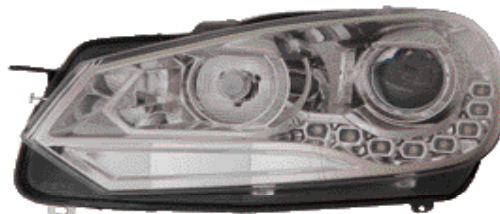

OEM PARTS
441-11C6R/L-LDEM2

LED DRL

TUNING PARTS
D41-1113P-LDEM1
D41-1113P-RDEM1

D41-1113P-LDEM2
D41-1113P-RDEM2

LED DRL

D41-1113P-LD-2

LED DRL

H7/PSY24W/LED BLACK