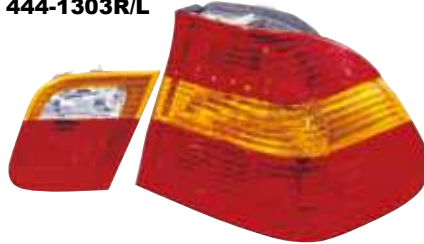

REPLACEMENT FOR 3 SERIES E46 4D '01-'03

444-1405P4A-VC
444-1405P4A-2S
444-1405PXA-VC
444-1405PXA-2S
SIDE LAMP
50PRS 0.86CFT

OEM PARTS
444-1405R/L-UQ-Y

TUNING PARTS
444-1405P4A-VC

WHITE LED

CLEAR

444-1405PXA-VC

YELLOW LED

CLEAR

TUNING PARTS
444-1405P4A-2S

WHITE LED

SMOKE

444-1405PXA-2S

YELLOW LED

SMOKE

444-1911F3AE-S
444-1911F4AE-C
444-1911F6U-SR
444-1911F6UQ-CR
444-1911F9A-CR
444-1911F9A-SR
TAIL LAMP
5FPS 8.42CFT
4FPS 8.55CFT
(444-1911+
444-1303)

OEM PARTS
444-1911R/L+
444-1303R/L