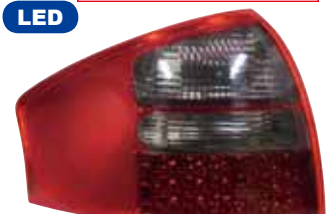

'97-'98

OEM PARTS
 441-1967R/L-UE

'99-'03

TUNING PARTS
 441-1967P3U-SR

LED

SMOKE/RED

441-1967PXUE-CR
441-1967PXUE-S
441-1967PXUE-SR
TAIL LAMP
5PRS 5.28CFT

TUNING PARTS
 441-1967PXUE-CR