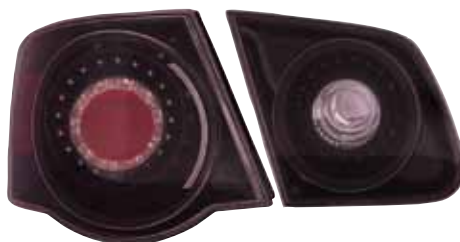

TBA

441-1985FXUS-2C

441-1985FXUS-R