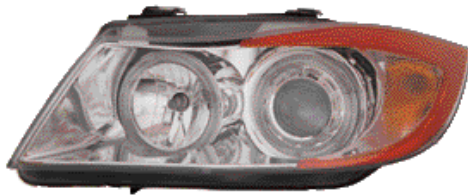

H7*2/PY21W/W2.3W*8 CHROME

CELL RIM

TUNING PARTS
M44-1101P-AS2