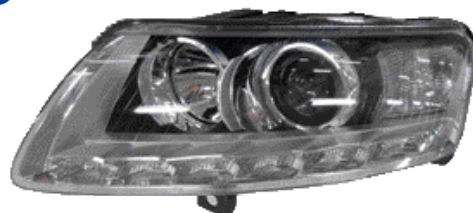

H7/H1/PY21W/W2.3W*8 BLACK

446-1124PXLD-EM
446-1124PXLDBEM
HEAD LAMP
PRS CFT

TUNING PARTS
446-1124PXLD-EM

LED

LED

446-1124PXLDBEM