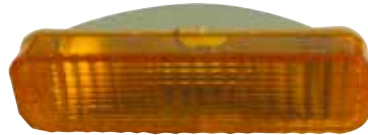

REPLACEMENT FOR

RANGER '83-'88

331-1626PTU-VC
FRONT LAMP
20PRS 2.22CFT

OEM PARTS
331-1626R/L-US