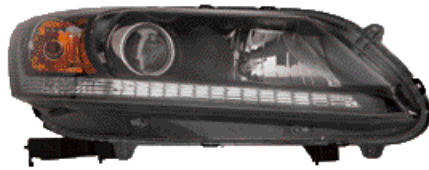

REPLACEMENT FOR ACCORD SDN '13

317-1167PXUS1
HEAD LAMP
1PRS 6.26CFT

OEM PARTS
317-1167R/L-AS2