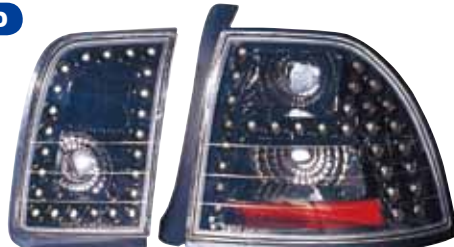

BLACK

TUNING PARTS
317-1940FTB-VC