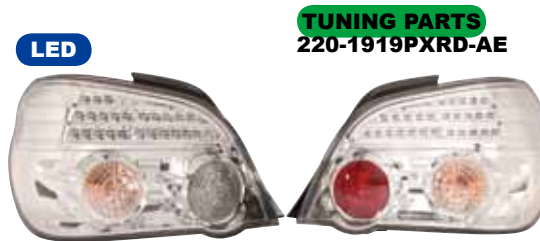

REPLACEMENT FOR

IMPREZA '03-'06

SB

220-1919PXLD-AE
220-1919PXRDAE
TAIL LAMP
2PRS 4.21CFT

OEM PARTS
220-1918R/L-LD-UE

OEM PARTS
220-1919R/L-LD-UE

WY21W*2/W21W*2 CLEAR

WY21W*2/W21W*2 CLEAR

REPLACEMENT FOR

IMPREZA 4D '07-

220-1922PXU-VS
220-1922PXUEVCR
TAIL LAMP
2PRS 5.17CFT

OEM PARTS
220-1922R/L-UE

LED TUNING PARTS
220-1922PXU-VS

SMOKE

LED TUNING PARTS
220-1922PXUEVCR

W16W*2/WY21W*2
CLEAR/RED

220-1922-C
220-1922-CR
220-1922-S
TAIL LAMP
PRS CFT

OEM PARTS
220-1922R/L-UE

LED 220-1922-CR

LED TUNING PARTS
220-1922-C

LED 220-1922-S

TBA