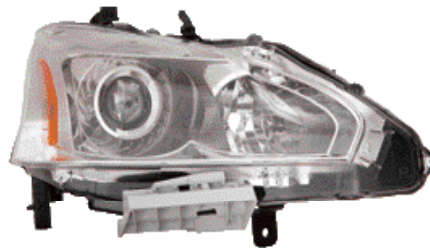

REPLACEMENT FOR ALTIMA SDN '13

315-1188P-US1
HEAD LAMP
1PRS 6.74CFT

OEM PARTS
315-1188R/L-US7