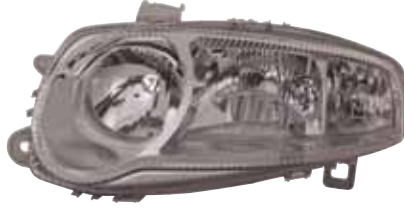

AF

REPLACEMENT FOR

147 '00-'03

667-1110R/L-LDEM2

HEAD LAMP
4PCS 4.95CFT

OEM PARTS

667-1110R/L-LD-EM

TUNING PARTS