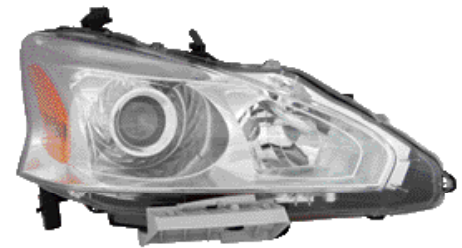

TUNING PARTS
315-1188P-US1