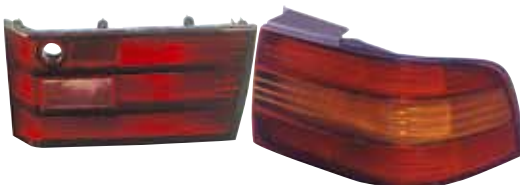

12V5W CLEAR

212-19A8F-B-VCR
TAIL LAMP
1FPS 1.66CFT
(212-19A8+
212-1304)

OEM PARTS
212-19A8R/L+
212-1304R/L