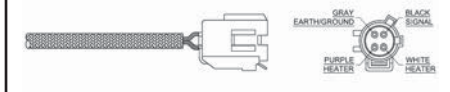

ES20016-11B1
O.E. 4605270, 4606037, 4606061, 4606067, 4606069, 4606075, 4606090, 4606091, 4606140, 4671066, 4686933, 56005925, 56026827, 56027902, 56028301, 56028603, 56041213AF, 86028301, M04606037

Harness Length (L29): 605mm

CHRYSLER	STRATUS	1102
JEEP	WRANGLER	1130
TOYOTA	4 RUNNER	1185
	HI-LUX	1186
	PREVIA	1187

ES20025-12B1
O.E. 1001702, 1010006, 1010620, 1013764, 1053108, 1067580, 1088851, 1108795, 1306213, 1322706, 1536254, 3M519G444BA, 3M519G444BB, 60809012, 6191421, 6628848, 6716054, 6716055, 6789246, 6847908, 6847910, 6847911, 6847912, 6983291, 7038055, 7089574, 7126156, 7126157, 89FB9F472AC, 89FB9F472BA, 89FB9F472CA, 92AB9F472AA, 93AB9F472AA, 93BB9F472AA, 93FB9F472AA, 93GB9F472AA, 94BB9F472DA, 95FB9F472BA, 95FB9F472CA, 95FB9F472DA, 95FB9F472DB, 95FB9F472EA, 96BB9F472AA, 96BB9F472BA, 96BB9F472BB, 96FB9F472CA, 96FB9F472DA, 96VB9F472AA, 96VB9F472BA, 96VB9F472DA, 96VB9F472DB, 98AB9F472BB, 98FB9F472BB, 98SB9F472BB, F5RZ9F472AA, F5RZ9F472B, F5RZ9F472D, F6RZ9F472AA

Harness Length (L29): 375mm

FORD	ESCORT	1119
	FIESTA	1120
	FOCUS C-MAX	1122
	MONDEO	1123
	ORION	1123
	SCORPIO	1124
MAZDA	121	1136

ES20029-12B1
O.E. MD182691, MD183145, MD183399, MD185334, MD198529, MD300080, MD348512, MR514374, MR560393, PW811631

Harness Length (L29): 325mm

MITSUBISHI	COLT	1148
	ECLIPSE	1149
	GALANT	1149
	LANCER	1149
	SPACERUNNER	1149
	SPACEWAGON	1150
PROTON	SATRIA	1167