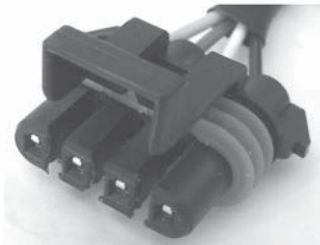

Pack Qty: 1
Description: Harness "Metripack 150"
No. of Pins: 4
Pin Type: Silver
Application: Engine management sensor/actuators

6407-618

F

CE10018-12B1, CE10026-12B1, CE20060-12B1,
DS10000-12B1, ES11036-12B1, ES20266-12B1,
GN10199-12B1, GN10212-12B1