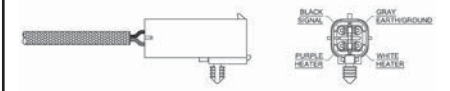

ES20016-11B1
O.E. 4605270, 4606037, 4606061, 4606067, 4606069, 4606075, 4606090, 4606091, 4606140, 4671066, 4686933, 56005925, 56026827, 56027902, 56028301, 56028603, 56041213AF, 86028301, M04606037

Harness Length (L29): 605mm

CHRYSLER	STRATUS	1102
JEEP	WRANGLER	1130
TOYOTA	4 RUNNER	1185
	HI-LUX	1186
	PREVIA	1187

ES20025-12B1
O.E. 1001702, 1010006, 1010620, 1013764, 1053108, 1067580, 1088851, 1108795, 1306213, 1322706, 1536254, 3M519G444BA, 3M519G444BB, 60809012, 6191421, 6628848, 6716054, 6716055, 6789246, 6847908, 6847910, 6847911, 6847912, 6983291, 7038055, 7089574, 7126156, 7126157, 89FB9F472AC, 89FB9F472BA, 89FB9F472CA, 92AB9F472AA, 93AB9F472AA, 93BB9F472AA, 93FB9F472AA, 93GB9F472AA, 94BB9F472DA, 95FB9F472BA, 95FB9F472CA, 95FB9F472DA, 95FB9F472DB, 95FB9F472EA, 96BB9F472AA, 96BB9F472BA, 96BB9F472BB, 96FB9F472CA, 96FB9F472DA, 96VB9F472AA, 96VB9F472BA, 96VB9F472DA, 96VB9F472DB, 98AB9F472BB, 98FB9F472BB, 98SB9F472BB, F5RZ9F472AA, F5RZ9F472B, F5RZ9F472D, F6RZ9F472AA

Harness Length (L29): 375mm

FORD	ESCORT	1119
	FIESTA	1120
	FOCUS C-MAX	1122
	MONDEO	1123
	ORION	1123
	SCORPIO	1124
MAZDA	121	1136

ES20029-12B1
O.E. MD182691, MD183145, MD183399, MD185334, MD198529, MD300080, MD348512, MR514374, MR560393, PW811631

Harness Length (L29): 325mm

MITSUBISHI	COLT	1148
	ECLIPSE	1149
	GALANT	1149
	LANCER	1149
	SPACERUNNER	1149
	SPACEWAGON	1150
PROTON	SATRIA	1167