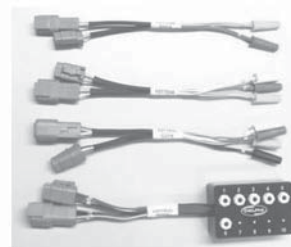

YDT753

F

Description: Multifunctional mini break-out-box kit n°19 (mini-bob) 4 cables "DEUTSCH DTM" connectors.

Applications: CRANK sensor on new JCB 6 cylinder with DDS CR FIE.
DOOSAN, BOBCAT, JCB
Tier2 to Tier4