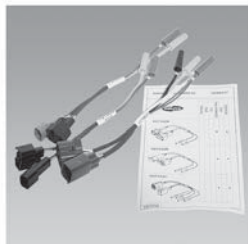

YDT552

F TS10149-11B1, TS10175-11B1, TS10262

Description: Multifunctional mini break-out-box kit
n°9 (mini-bob) 3 cables
SUMITOMO / DENSO - 2 and 4 pin
connectors.
Applications: CR INJECTORS
Other Vehicle Electronic components:
Coolant Temp Sensor
For 3 vehicle models across 1 vehicle
manufacturer

YDT559

F AF10079-12B1, AF10081-12B1, AF10083-12B1,
AT10017-12B1, AT10018-12B1, CE20029-12B1,
ES20166-11B1, ES20166-12B1, ES20168-11B1,
ES20169-11B1, ES20178-11B1, ES20222-11B1,
ES20222-12B1, ES20270-12B1, ES20271-12B1,
ES20278-12B1, ES20285-12B1, ES20286-12B1,
ES20289-12B1, ES20303-12B1, ES20338-12B1,
ES20340-12B1, ES20342-12B1, ES20343-12B1,
ES20348-12B1, GN10232-12B1, GN10235-12B1, SS10891,
SS20016, SS20096, SS20125