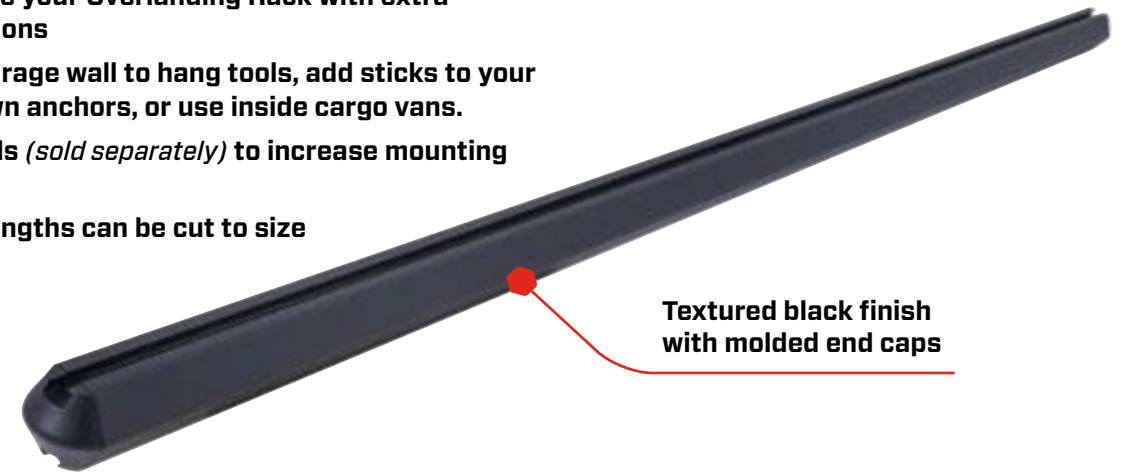

Textured black finish with molded end caps

HEX SERIES IN-BED RAILS

MAKE / MODEL	YEARS	IN-BED RAILS
DODGE RAM 1500 - 5.5' BED	2020-2019	DZ99750TB**
DODGE RAM 1500 - 6' BED	2020-2019	DZ99751TB**
JEEP GLADIATOR	2020-2019	DZ99752TB

** Dodge applications require Dee Zee Bed Tie-Downs to Install #DZ97913 (pg. 56) - x3 Sets **