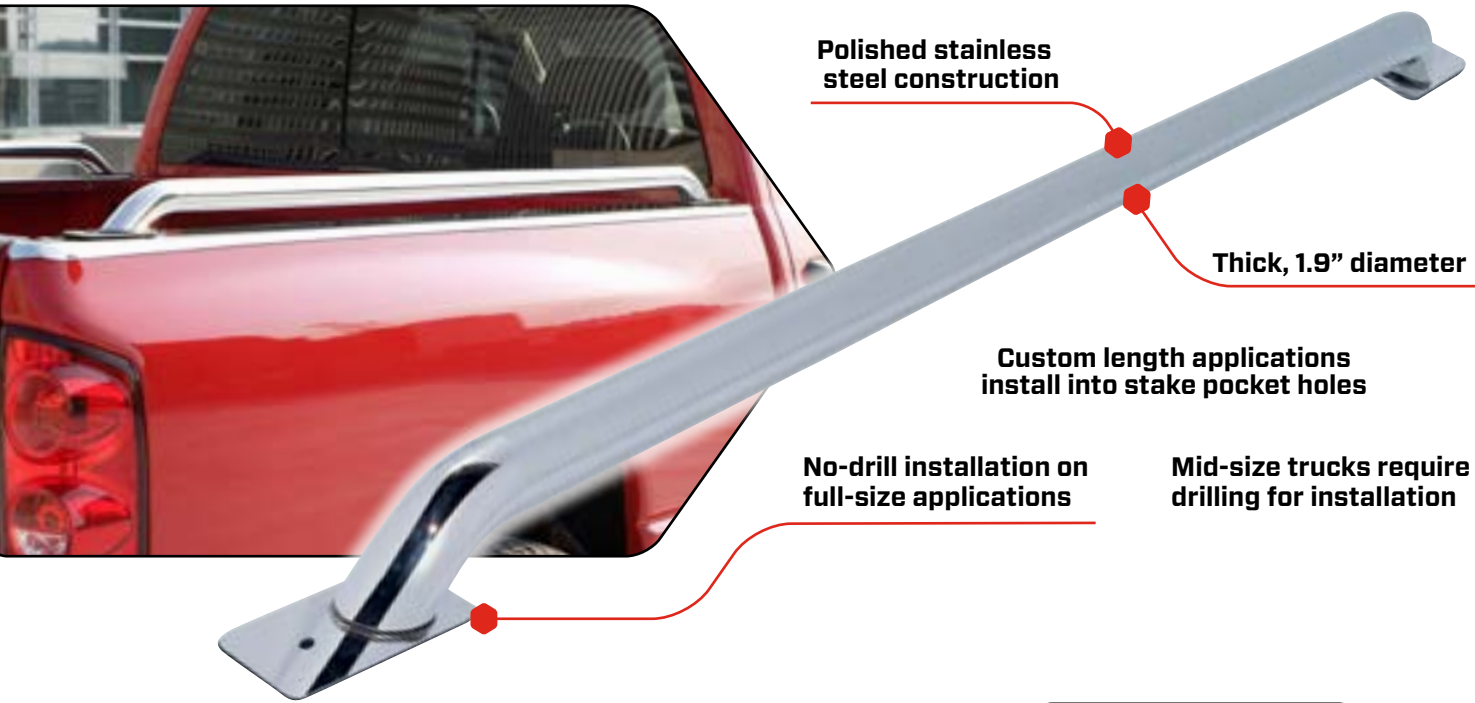

STAINLESS STEEL SIDE RAILS