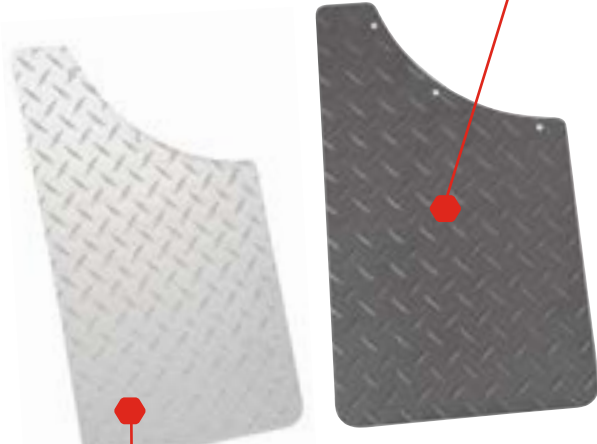

MUD FLAPS & FLOOR MATS

**#DZ1808TB
UNIVERSAL BLACK-TREAD**

- 11" x 19" (with radius notch)
- Textured black powder coat finish
- Fits front or rear wheels