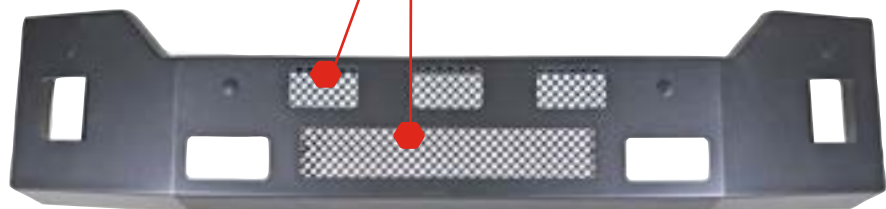

K-SERIES BUMPERS

MESH PLATES

Removable mesh inserts for an alternate look

HALF TON FRONT BUMPER

LIGHT BAR OPTION

Cut-outs provided on each side for standardized LED lighting sizes plus a center opening for up to 20" light bar (Sold separately)