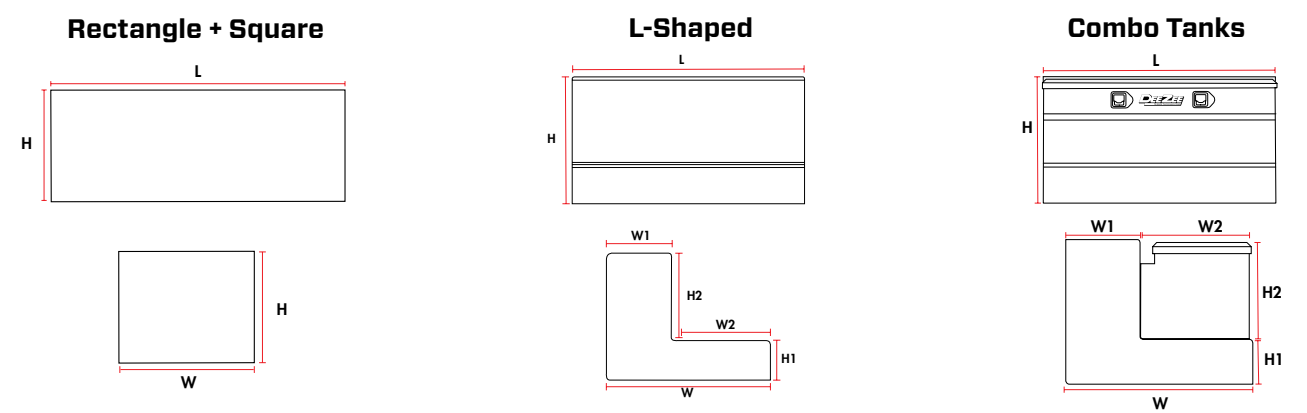

TRANSFER TANKS

- 98 STANDARD TANKS
- 100 COMBO TANKS
- 102 AUXILIARY TANKS
- 104 ACCESSORIES

TRANSFER TANKS

FEATURES

FINISHES

STYLES