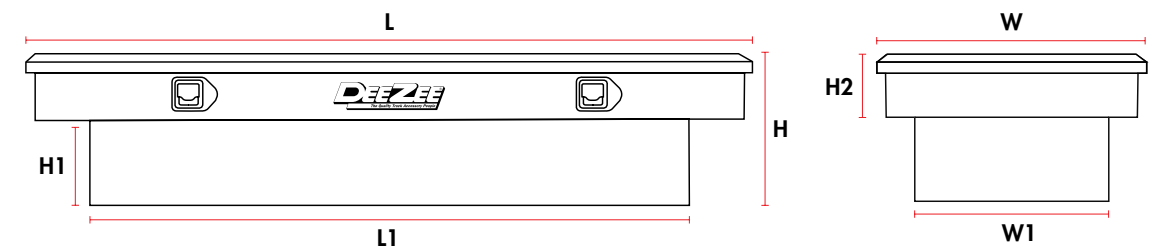

FINISHES

TEXTURED BLACK	L	W	H	L1	W1	H2	Vol.
DZ93170TB	70.5"	29.25"	16.5"	60.25"	27	10"	17.5 cu. ft.