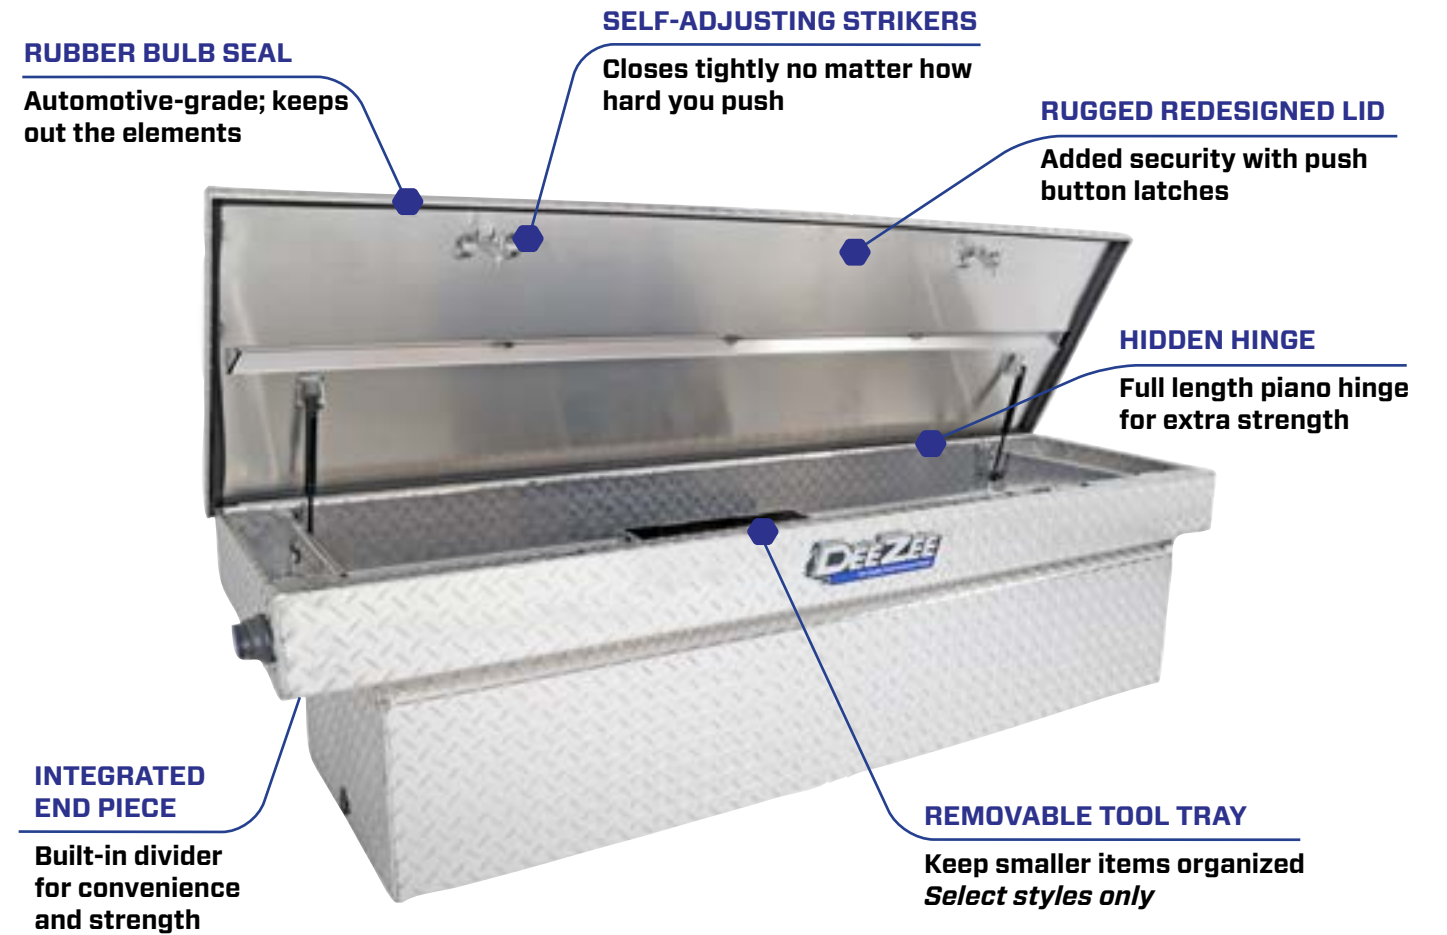

BLUE LABEL TOOL BOXES

**BLUE LABEL
TOOL BOX**

FINISHES

Aluminum Brite-Tread

Gloss Black-Tread

Add (B)

Textured Black-Tread

Add (TB)

*See individual part numbers for exact finish availability

STYLES