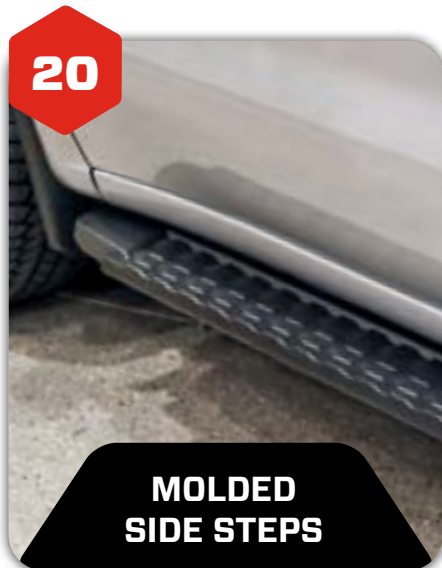

106 APPLICATION GUIDE

NEW!

TRUCK

**HEX SERIES
CAST STEPS**

HEX SERIES BED ACCESS STEP
Wheel Well to Wheel Well

OVERLANDING RACKS
Top Rails, Side Rails, MOLLE Panels

**ANGULAR
CAB RACKS**

**MOLDED
SIDE STEPS**