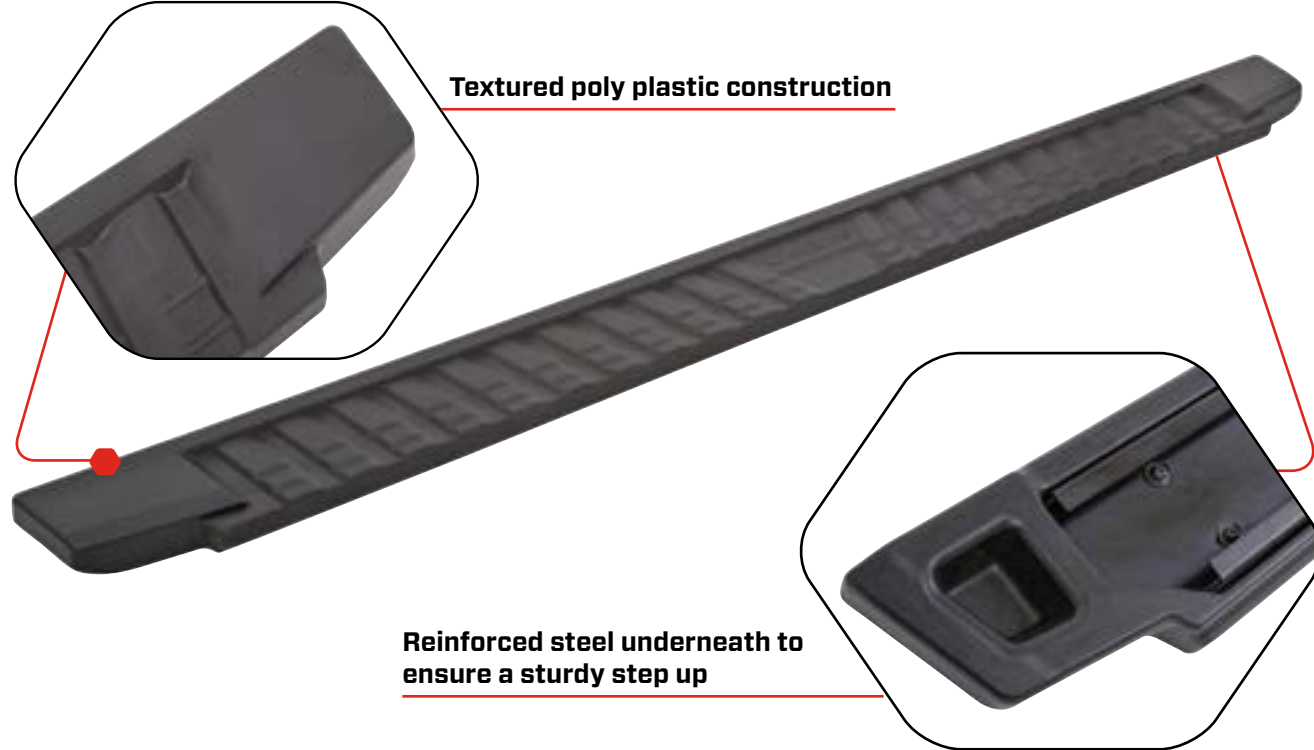

NXc RUNNING BOARDS

NXt RUNNING BOARDS

SIDE STEPS

ROUGH STEPS

Aluminum or Steel construction protected by NRT™ powder coating

Grated step surface allows dirt and debris to fall through and avoid build up

Custom-fit bracket kit for most applications ensures quick and easy installation
Sold Separately

Universal Lengths

Regular Cab = 51" (1.3m)
Extended Cab = 73" (1.85m)
Crew Cab = 86" (2.2m)

REAR TRANSIT ROUGH STEPS

SIDE STEPS

Aluminum construction protected by NRT™ powder coating

Grated step surface allows dirt and debris to fall through and avoid build up

Custom fit mounting brackets included

NRT™ = NO RUST TECHNOLOGY

MOLDED SIDE STEP

Textured poly plastic construction

Reinforced steel underneath to ensure a sturdy step up

Custom-fit bracket kit for most applications ensures quick and easy installation
Sold Separately