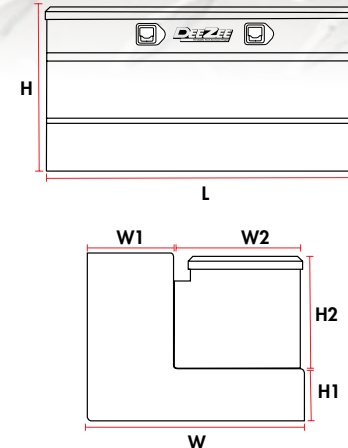

#DZ97960
2011+ Chevrolet/GMC
99-12 Dodge
1999+ Ford
2016+ Nissan Titan XD

#DZ97961
99-10 Chevrolet/GMC

#DZ97962
2013+ Dodge

RECTANGLE

L-SHAPED

COMBO TANKS

STYLE	BRITE-TREAD ALUMINUM	BLACK-TREAD ALUMINUM	WHITE STEEL	BLACK STEEL	L	W	H	W1	H1	W2	H2	Vol.
RECTANGLE												
LONG RECTANGLE	DZ91752X	-	-	-	60"	9"	19"	-	-	-	-	40 gal.
HIGH CAPACITY RECTANGLE	DZ91753X	DZ91753XB	DZ91753XS	DZ91753XSB	48"	24"	24"	-	-	-	-	108 gal.
L-SHAPED												
48" BASE	DZ91767X	DZ91767XB	-	-	48"	29"	24"	9"	9"	21"	15"	80 gal.
56" BASE	DZ91768X	DZ91768XB	-	-	56"	29"	24"	9"	9"	21"	15"	92 gal.
60" BASE	-	-	DZ91751XS	DZ91751XSB	60"	29"	24"	9"	9"	21"	17.5"	84 gal.
COMBO TANK + TOOL CHEST												
48" BASE	DZ91741X	DZ91741XB	-	-	48"	29"	24"	9"	9"	20"	15"	80 gal.
54" BASE LOW-PROFILE	DZ92740X	DZ92740XB	-	-	54"	18"	16"	6.5"	9"	11.5"	7"	43 gal.
56" BASE	DZ91742X	DZ91742XB	-	-	56"	29"	24"	9"	9"	20"	15"	92 gal.