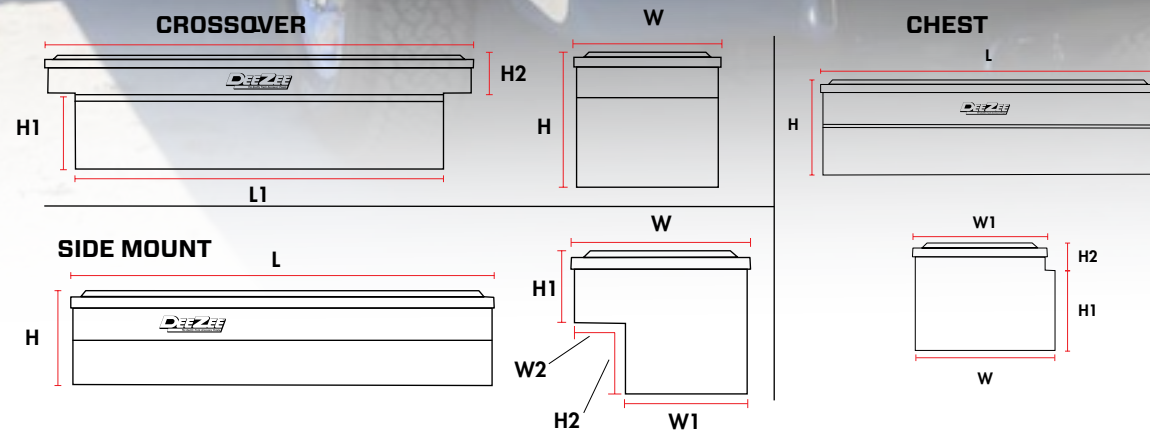

STYLE	BRITE-TREAD	TEXTURED BLACK	L	W	H	L1	W1	H1	W2	H2	Vol.
CROSSOVERS											
STANDARD	DZ6170LOCK	DZ6170LOCKTB	69.75"	20"	12.2"	60.75"	17.125"	7.2"	1.44"	6"	8.4 cu. ft.
DEEP	DZ6170LOCKD	DZ6170LOCKDTB	69.75"	20"	18.25"	60.75"	17.125"	16.25"	1.44"	6"	12 cu. ft.
WIDE	DZ6170LOCKW	DZ6170LOCKWTB	69.75"	25.8"	12.2"	60.75"	23"	7.2"	1.44"	3"	10.5 cu. ft.
CHESTS											
STANDARD	DZ6546LOCK	DZ6546LOCKTB	46.5"	19"	16"	-	-	13.1"	2.4"	3.9"	8 cu. ft.
SIDE MOUNTS											
48" SIDE MOUNT	DZ6748LOCK	DZ6748LOCKTB	48"	16"	13"	-	12"	9"	4.25"	5.14"	5 cu. ft.
60" SIDE MOUNT	DZ6760LOCK	DZ6760LOCKTB	60"	16"	13"	-	12"	9"	4.25"	5.14"	6.2 cu. ft.
68" SIDE MOUNT	DZ6768LOCK	DZ6768LOCKTB	68"	16"	13"	-	12"	9"	4.25"	5.14"	7 cu. ft.

PADLOCK TOOL BOXES

*Sliding latch design is patent pending.

**Utility chests come with a heavy-duty plastic tray.
Side mount models do not come with a tray.

20% THICKER ALUMINUM

Pick it up and feel the difference!