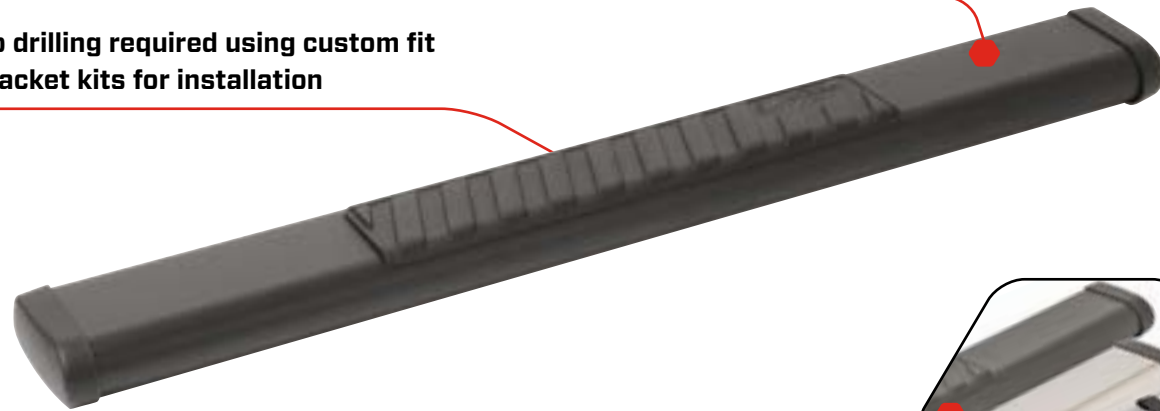

SIDE STEPS

6" SIDE STEPS

Constructed from tough, 16-gauge steel for a sleek clean look or Brite-Tread aluminum for more of a rugged off-road look

*No drilling required using custom fit bracket kits for installation