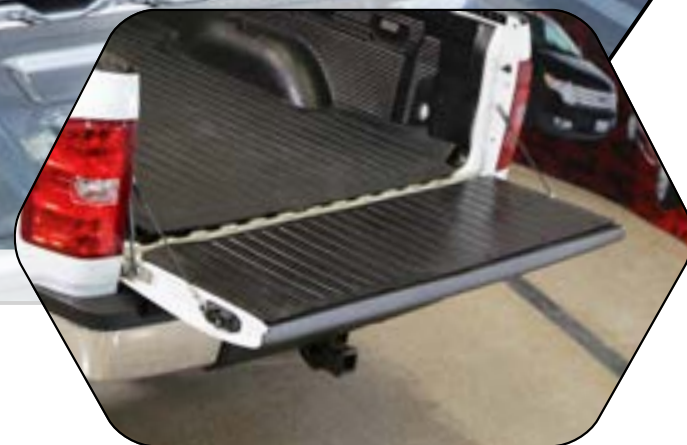

HEAVY-DUTY BED MATS

- Prevent cargo from shifting and damaging your truck's bed
- Rubber cleats help hold the mat in place & allow water to drain
- Resists most chemical spills
- Custom-fit applications contour wheel wells (available for most pickups)
- 3/8" (9.52mm) thick, tear-resistant rubber construction
- Universal utility mats also available

TAILGATE MAT #DZ86700

- Universal width fits most full-size pickups
- 60" x 19.5" - some trimming may be needed
- Extra thick, 3/8" cord-enhanced rubber
- Can be trimmed to fit mid-size trucks
- Mounting hardware included
- Drilling required for installation

TAILGATE ASSIST

Safely control the drop rate of your truck's tailgate!

MAKE / MODEL	YEARS	PART #	NOTES
GM			
SILVERADO/SIERRA 2500/3500 HD	2020	DZ43104	Work Truck Trim Only
	2019-2014	DZ43102	
SILVERADO/SIERRA 1500	2020-2019	DZ43103	Work Truck Trim Only
	2018-2014	DZ43102	
SILVERADO/SIERRA 1500/2500/3500	2013-2007	DZ43102	'07 Classic Only
	2007-1999	DZ43100	
COLORADO/CANYON	2020-2015	DZ43105	
DODGE / RAM			
RAM 1500	2020-2019	DZ43302	'19 Classic Only
	2019-2009	DZ43301	
	2008-2002	DZ43300	
RAM 2500/3500	2020	DZ43302	
	2019-2010	DZ43301	
	2009-2003	DZ43300	
JEEP			
GLADIATOR	2020	DZ43303	
FORD / LINCOLN			
FORD F-150	2020-2015	DZ43204	Not Flareside Not Flareside/SuperCrew
	2014-2004	DZ43200	
	2003-1997	DZ43203	
FORD SUPER DUTY	2020-2017	DZ43205	
	2016-1999	DZ43203	
FORD RANGER	2020-2019	DZ43206	
LINCOLN MARK LT	2014-2004	DZ43200	

- Custom designed specifically by make/model
- High quality, extensively tested for heavy use
- Works in conjunction with factory cables
- Easy, no-drill installation - installs in minutes
- All hardware included - minimal tools required
- Installs on driver side only - 1 unit per truck

*Shown:
Dodge Ram
#DZ43301*