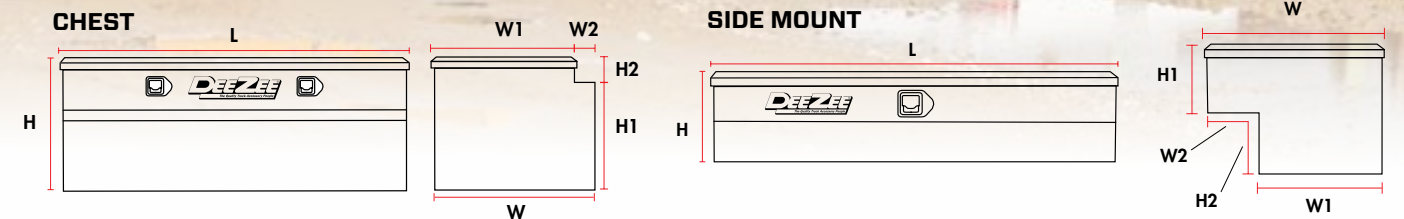

STYLE	HANDLE	BRITE-TREAD	GLOSS BLACK	TEXTURED BLACK	L	W	H	W1	H1	W2	H2	Vol.
CHESTS												
SMALL CHEST	PADDLE	DZ8537	DZ8537B	-	37.125"	19"	16"	-	13.1"	2.4"	3.9"	6.4 cu. ft.
MID SIZED CHEST	PADDLE	DZ8546	DZ8546B	DZ8546TB	46.5"	19"	16"	16.6"	13.1"	2.4"	3.9"	8 cu. ft.
	PULL	-	-	-								
STANDARD CHEST	PADDLE	DZ8556F	DZ8556FB	-	56"	19"	16"	16.6"	13.1"	2.4"	3.9"	9.8 cu. ft.
SLANTED CHEST	PADDLE	DZ8556	DZ8556B	-	56"	19"	16"	12.375"	13.1"	6.625"	3.9"	8.9 cu. ft.
WIDE CHEST	PADDLE	DZ8560W	DZ8560WB	-	60"	24"	18.1"	-	15.4"	2.4"	3.9"	14.9 cu. ft.
SIDE MOUNTS												
48" SIDE MOUNT	PADDLE	DZ8748	-	-	48"	12.75"	10"	8.5"	6"	4.25"	5"	3 cu. ft.
60" SIDE MOUNT	PADDLE	DZ8760	-	-	60"	12.75"	10"	8.5"	6"	4.25"	5"	3.7 cu. ft.
68" SIDE MOUNT	PADDLE	DZ8768	-	-	68"	12.75"	10"	8.5"	6"	4.25"	5"	5.1 cu. ft.