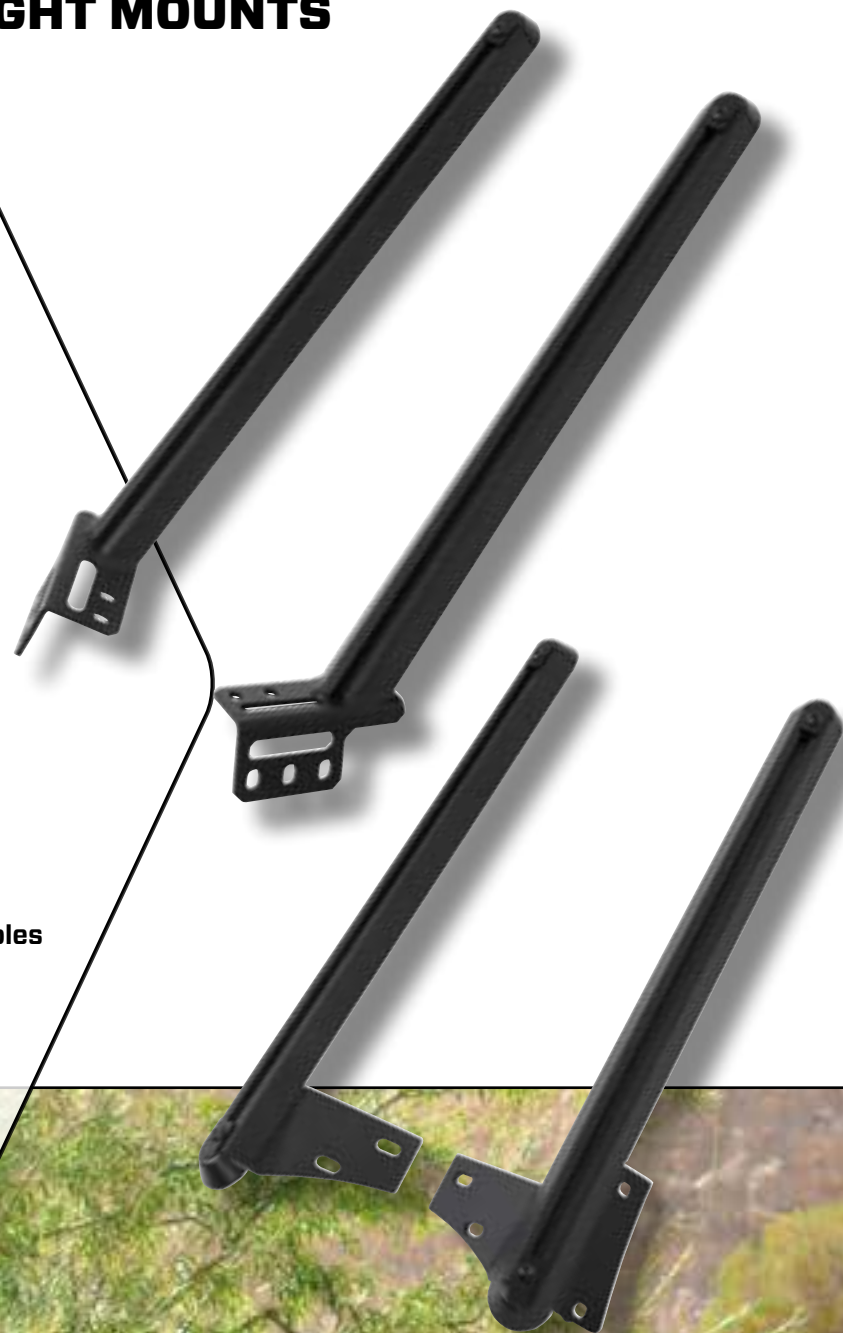

*Cast step available in texture black only

A-PILLAR LIGHT MOUNTS

- Features an integrated extrusion channel that runs the length of the bracket for customized placement
- Great for attaching accessories like lights or a GoPro to catch the action *(not included)*
- Textured black powder coat finish

DZ4446JL (top)

- Requires Cowl Mount DZ4445JL for installation *(pg 35)*

DZ4446JK (bottom)

- Mounts directing to existing factory holes
- All installation hardware is included

***When A-Pillars are installed, Jeep windshield cannot be folded down*