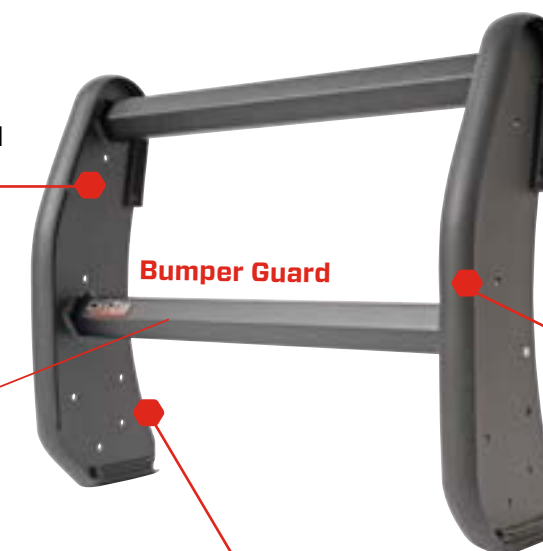

Available in polished stainless or black powder coat finish

Durable skid plate with stylish diagonal vents

3" diameter, mandrel-bent 18-gauge steel

Bull Bar License Plate Mount

#DZLPMOUNT - Standard
#DZLEDLPM - NXb

- Legally relocate your front license plate

FRONT

BACK

Protective and stylish textured black powder coat finish

Channeled design allows for mounting lights & accessories (Sold separately)

Bumper Guard

Heavy-duty rubber bumper trim