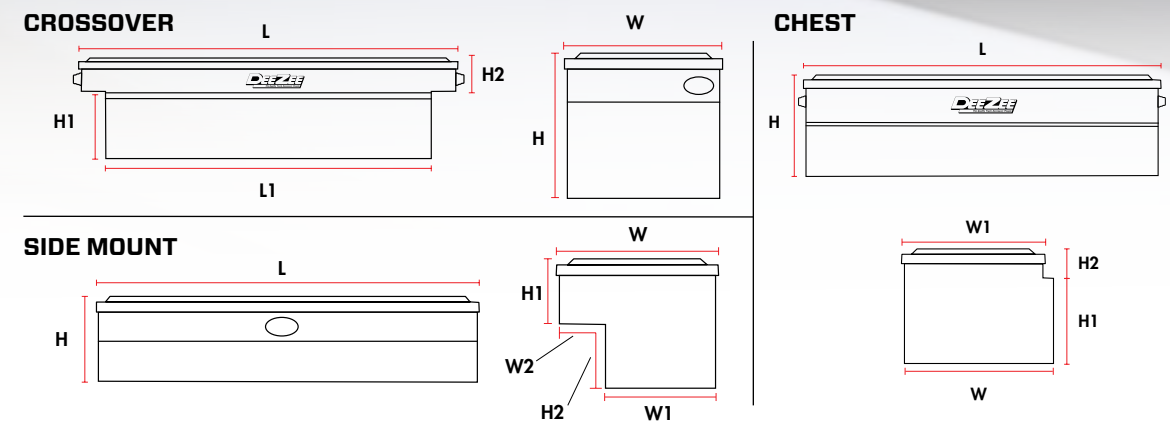

STYLE	BRITE-TREAD	GLOSS BLACK	TEXTURED BLACK	L	W	H	L1	W1	H1	W2	H2	Vol.
CROSSOVERS												
STANDARD	DZ9170	DZ9170B	DZ9170TB	69.75"	19.875"	17.5"	60.75"	-	12.5"	-	5"	12.8 cu. ft.
LOW PROFILE	DZ9170L	DZ9170LB	-	69.75"	19.875"	17.5"	60.75"	-	12.5"	-	5"	12.5 cu. ft.
WIDE	DZ9170W	DZ9170WB	-	69.75"	25.8"	14.6"	60.75"	-	9.6"	-	5"	13.9 cu. ft.
CHESTS												
STANDARD	DZ9546	DZ9546B	DZ9546TB	46.5"	20.125"	14.2"	-	-	11.4"	1.4"	-	7.6 cu. ft.
SIDE MOUNTS												
48" SIDE MOUNT	DZ9748	DZ9748B	-	48"	14.25"	11"	-	10"	5"	4.25"	5"	3.75 cu. ft.
68" SIDE MOUNT	DZ9768	DZ9768B	-	68"	14.25"	11"	-	10"	5"	4.25"	5"	5.3 cu. ft.