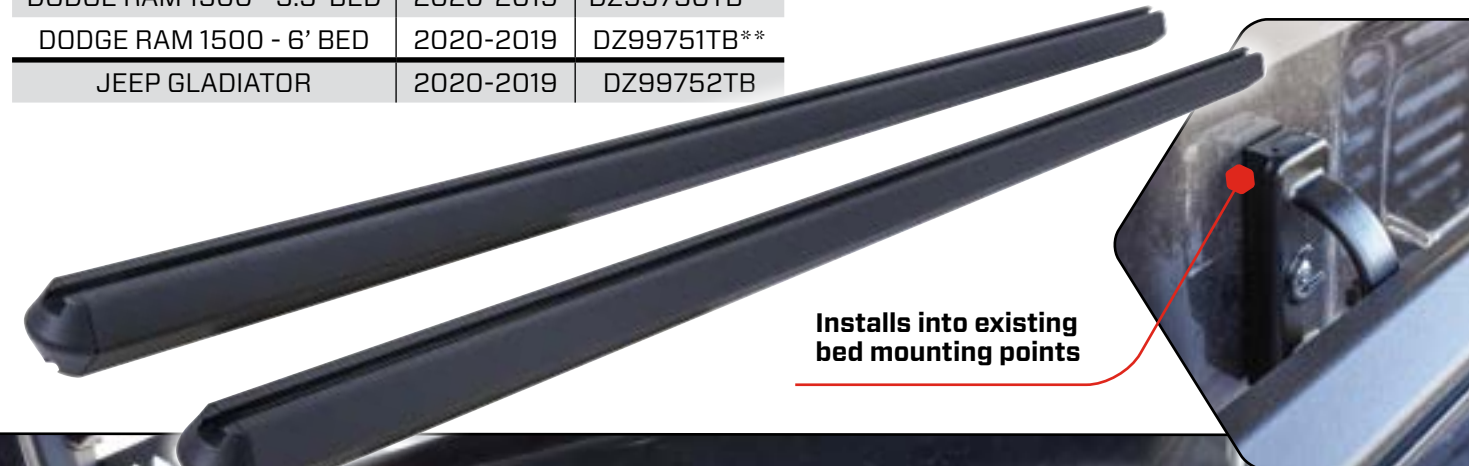

Installs into existing bed mounting points

Full-length integrated channel for mounting accessories*:

- Tie-Down Anchors #DZ99700TB (pg. 52) **1**
- MOLLE Panels (pg. 45) **2**

The possibilities are endless!

*Accessories not included