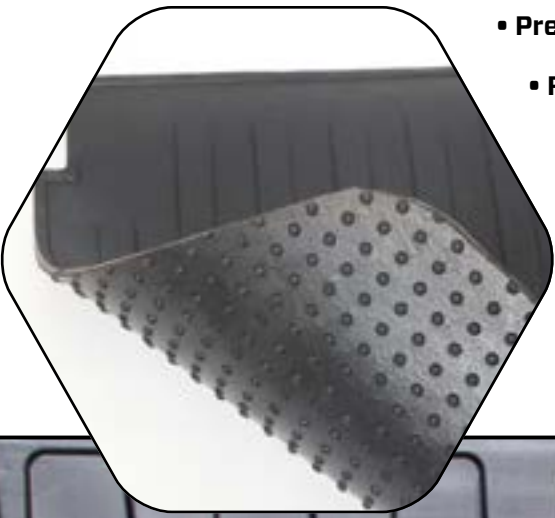

HEAVY-DUTY BED MATS

- Prevent cargo from shifting and damaging your truck's bed
- Rubber cleats help hold the mat in place & allow water to drain
- Resists most chemical spills
- Custom-fit applications contour wheel wells (available for most pickups)
- 3/8" (9.52mm) thick, tear-resistant rubber construction
- Universal utility mats also available

TAILGATE MAT #DZ86700

- Universal width fits most full-size pickups
- 60" x 19.5" - some trimming may be needed
- Extra thick, 3/8" cord-enhanced rubber
- Can be trimmed to fit mid-size trucks
- Mounting hardware included
- Drilling required for installation

TAILGATE ASSIST

Safely control the drop rate of your truck's tailgate!

MAKE / MODEL	YEARS	PART #	NOTES
GM			
SILVERADO/SIERRA 2500/3500 HD	2020	DZ43104	Work Truck Trim Only
	2019-2014	DZ43102	
SILVERADO/SIERRA 1500	2020-2019	DZ43103	Work Truck Trim Only
	2018-2014	DZ43102	
SILVERADO/SIERRA 1500/2500/3500	2013-2007	DZ43102	'07 Classic Only
	2007-1999	DZ43100	
COLORADO/CANYON	2020-2015	DZ43105	
DODGE / RAM			
RAM 1500	2020-2019	DZ43302	'19 Classic Only
	2019-2009	DZ43301	
	2008-2002	DZ43300	
RAM 2500/3500	2020	DZ43302	
	2019-2010	DZ43301	
	2009-2003	DZ43300	
JEEP			
GLADIATOR	2020	DZ43303	
FORD / LINCOLN			
FORD F-150	2020-2015	DZ43204	Not Flareside Not Flareside/SuperCrew
	2014-2004	DZ43200	
	2003-1997	DZ43203	
FORD SUPER DUTY	2020-2017	DZ43205	
	2016-1999	DZ43203	
FORD RANGER	2020-2019	DZ43206	
LINCOLN MARK LT	2014-2004	DZ43200	

- Custom designed specifically by make/model
- High quality, extensively tested for heavy use
- Works in conjunction with factory cables
- Easy, no-drill installation - installs in minutes
- All hardware included - minimal tools required
- Installs on driver side only - 1 unit per truck

*Shown:
Dodge Ram
#DZ43301*