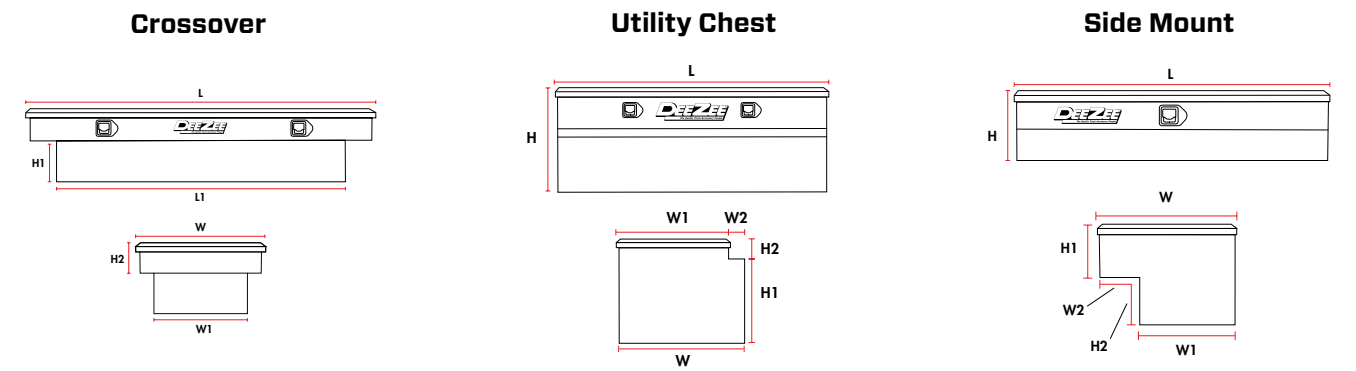

STYLES

CROSSOVER TOOL BOXES

STANDARD CROSSOVER
Shown: Gloss Black

LOW-PROFILE CROSSOVER
Shown: Textured Black

DOUBLE-LID CROSSOVER
Shown: Brite-Tread

PULL HANDLE

PADDLE HANDLE

DEEP CROSSOVER
Shown: Gloss Black