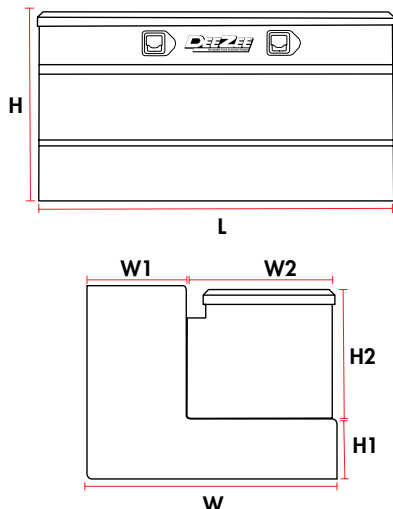

COMBO TANKS

The convenience of a Utility Chest mounted to a Transfer Tank

Fits under tonneau covers

54" LOW-PROFILE
Shown: Brite-Tread Aluminum

56" BASE
Shown: Black Steel

47" BASE
Shown: Black-Tread Aluminum