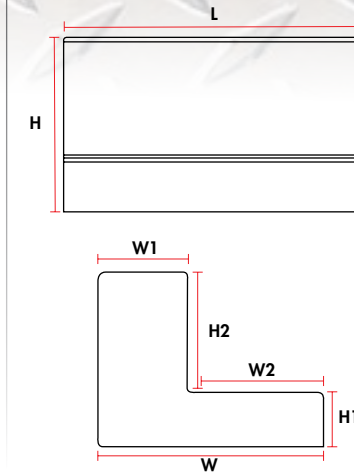

#DZ97960
2011+ Chevrolet/GMC
99-12 Dodge
1999+ Ford
2016+ Nissan Titan XD

#DZ97961
99-10 Chevrolet/GMC

#DZ97962
2013+ Dodge

RECTANGLE

L-SHAPED

COMBO TANKS

STYLE	BRITE-TREAD ALUMINUM	BLACK-TREAD ALUMINUM	WHITE STEEL	BLACK STEEL	L	W	H	W1	H1	W2	H2	Vol.
RECTANGLE												
LONG RECTANGLE	DZ91752X	-	-	-	60"	9"	19"	-	-	-	-	40 gal.
HIGH CAPACITY RECTANGLE	DZ91753X	DZ91753XB	DZ91753XS	DZ91753XSB	48"	24"	24"	-	-	-	-	108 gal.
L-SHAPED												
48" BASE	DZ91767X	DZ91767XB	-	-	48"	29"	24"	9"	9"	21"	15"	80 gal.
56" BASE	DZ91768X	DZ91768XB	-	-	56"	29"	24"	9"	9"	21"	15"	92 gal.
60" BASE	-	-	DZ91751XS	DZ91751XSB	60"	29"	24"	9"	9"	21"	17.5"	84 gal.
COMBO TANK + TOOL CHEST												
48" BASE	DZ91741X	DZ91741XB	-	-	48"	29"	24"	9"	9"	20"	15"	80 gal.
54" BASE LOW-PROFILE	DZ92740X	DZ92740XB	-	-	54"	18"	16"	6.5"	9"	11.5"	7"	43 gal.
56" BASE	DZ91742X	DZ91742XB	-	-	56"	29"	24"	9"	9"	20"	15"	92 gal.