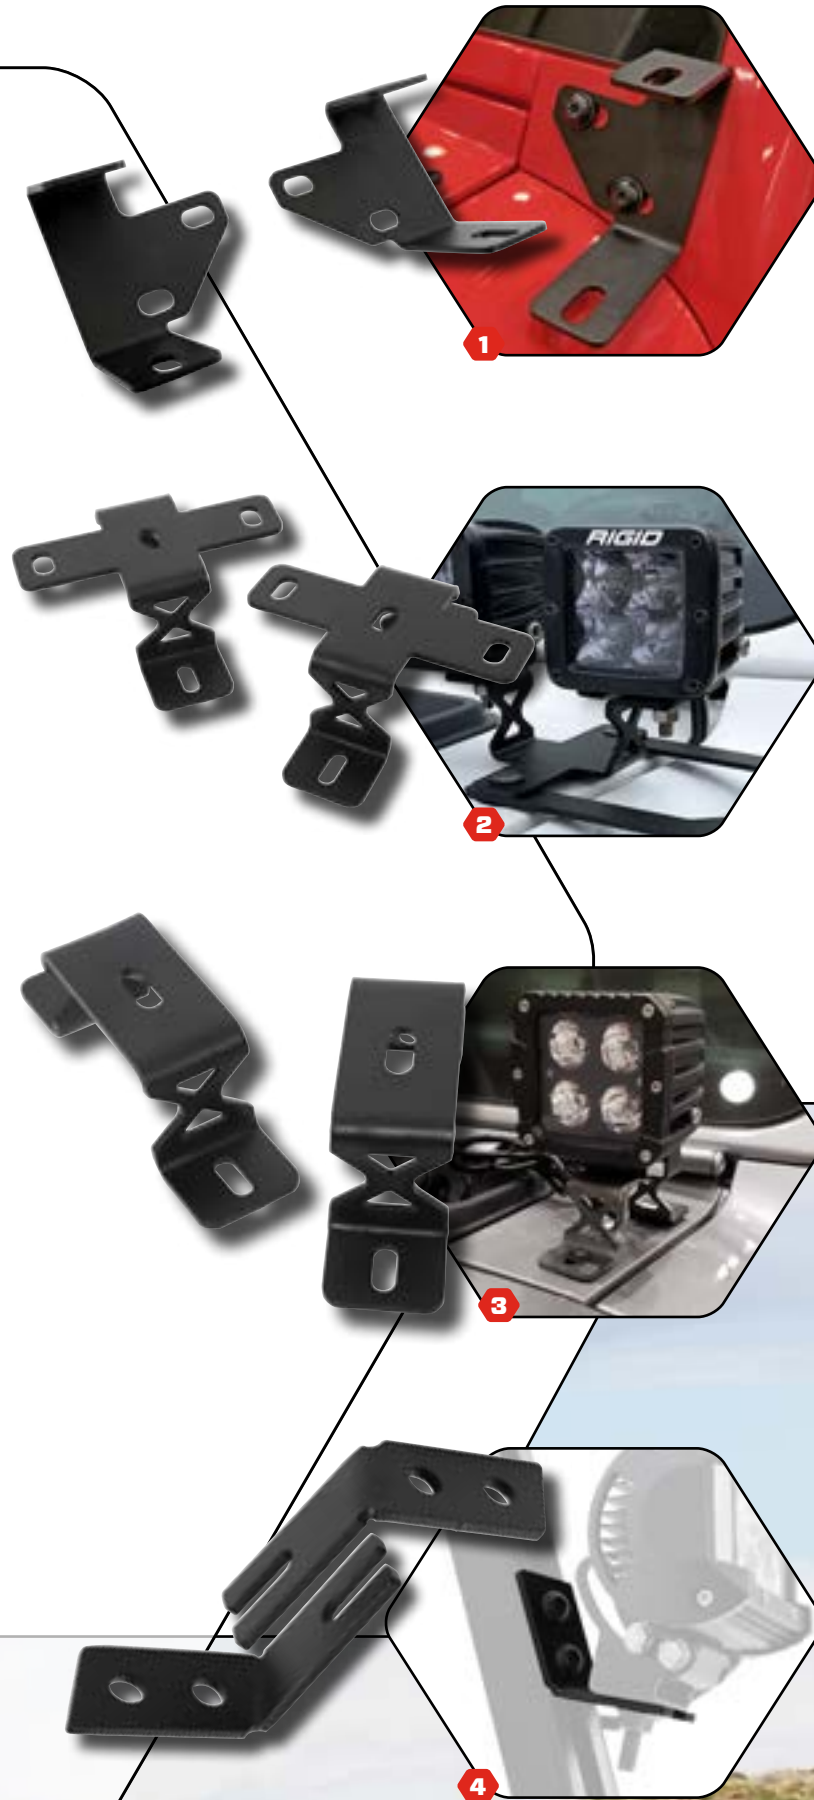

COWL CUBE LIGHT MOUNTS

DZ4447JK 1 Double Light Mount

DZ4453JL 2 Double Light Mount

DZ4452JL 3 Single Light Mount

A-PILLAR CUBE LIGHT MOUNTS

- Must have A-Pillars to mount (pg 34)
- Slide mount anywhere along the A-Pillar channel for customizable placement

DZ4451JK 4 Single Light Mount

DZ4451JL Single Light Mount

* Lights not included

**When A-Pillars and Cowl Light Mounts are installed, Jeep windshield cannot be folded down

LIGHT BAR MOUNTS

- Made of heavy duty steel with a texture black powder coat finish
- Installation hardware included
- No drill installation