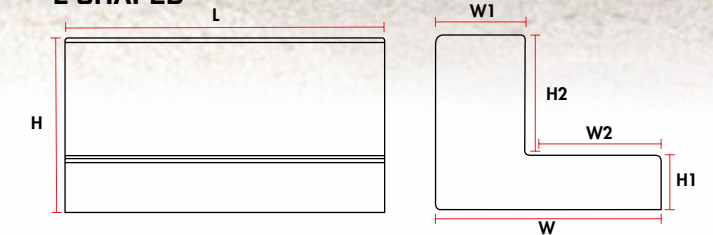

TRANSFER TANKS

Angled design works great with Fifth-Wheel Trailers!

L-SHAPED TANK Part #92747

TRANSFER TANKS

STYLE	BRITE-TREAD ALUMINUM	BLACK-TREAD ALUMINUM	WHITE STEEL	BLACK STEEL	L	W	H	W1	H1	W2	H2	Vol.
RECTANGLE + SQUARE												
WEDGE	DZ92556	DZ92556B	-	-	56"	20"	20"	8.3"	8.3"	-	-	76.2 gal.
SQUARE	DZ91750	-	DZ91750S	DZ91750SB	24"	24"	24"	-	-	-	-	55 gal.
NARROW RECTANGLE	DZ92556N	DZ92556NB	DZ92556NS	DZ92556NSB	56"	9.625"	19"	-	-	-	-	40 gal.
HIGH CAPACITY RECTANGLE	DZ91753	-	DZ91753S	DZ91753SB	48"	24"	24"	-	-	-	-	108 gal.
L-SHAPED												
29" BASE	-	-	DZ91754S	DZ91754SB	29"	31"	24"	10"	8"	21"	16"	55 gal.
48" BASE	DZ92747	DZ92747B	DZ92747S	DZ92747SB	46.75"	32.75"	25.5"	13"	7.75"	19.75"	17.75"	92 gal.
56" BASE	DZ92756	DZ92756B	DZ92756S	DZ92756SB	56"	32.75"	25.5"	13"	7.75"	19.75"	17.75"	111 gal.

Non-Flammable Liquids Only - Not for Use with Gasoline

Measure for Fitment - Visit Application Guide on pg. 179

For private use only. Not for commercial applications of interstate commerce. Not designed for use as an auxiliary fuel system as they do not meet title 49 of the United States Federal Register governing transportation or Transport of Canada regulation CGSB 43.146 governing Transportation of Dangerous Goods.

Vented caps add 3.5" to overall height. Mounting tabs and drain plugs alter dimensions slightly. Center weighted pumps are highly recommended. Off-center pumps must be supported by brackets to ensure warranty of tank.