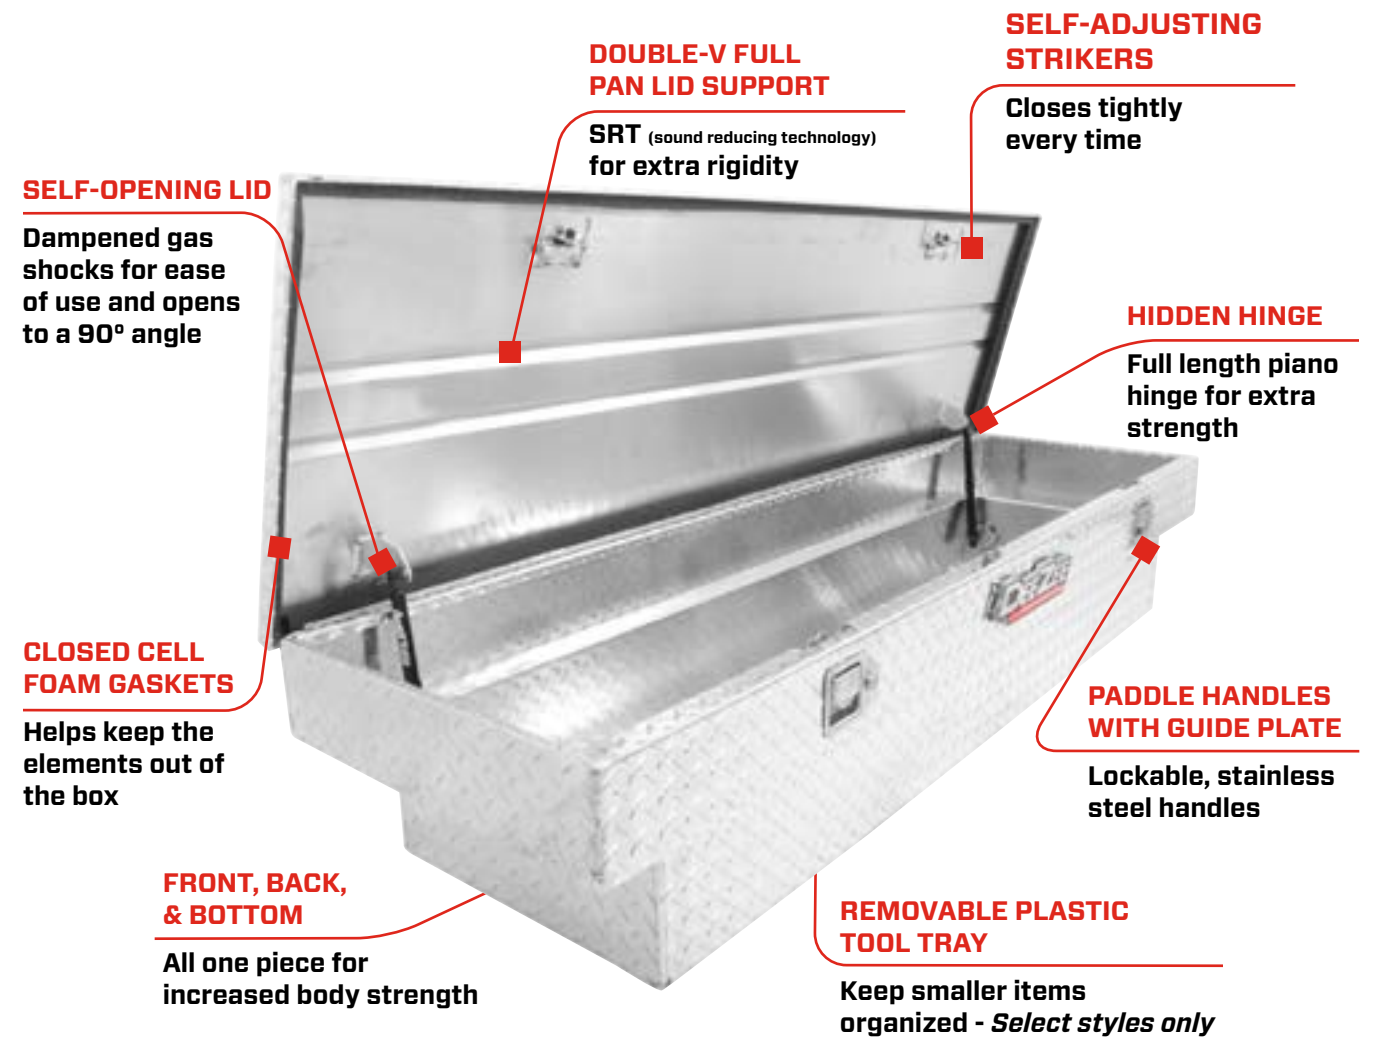

RED LABEL TOOL BOXES

**RED LABEL
TOOL BOX**

FINISHES

Aluminum Brite-Tread
Gloss Black-Tread Add (B)
Textured Black-Tread Add (TB)

*See individual part numbers for exact finish availability

STYLES