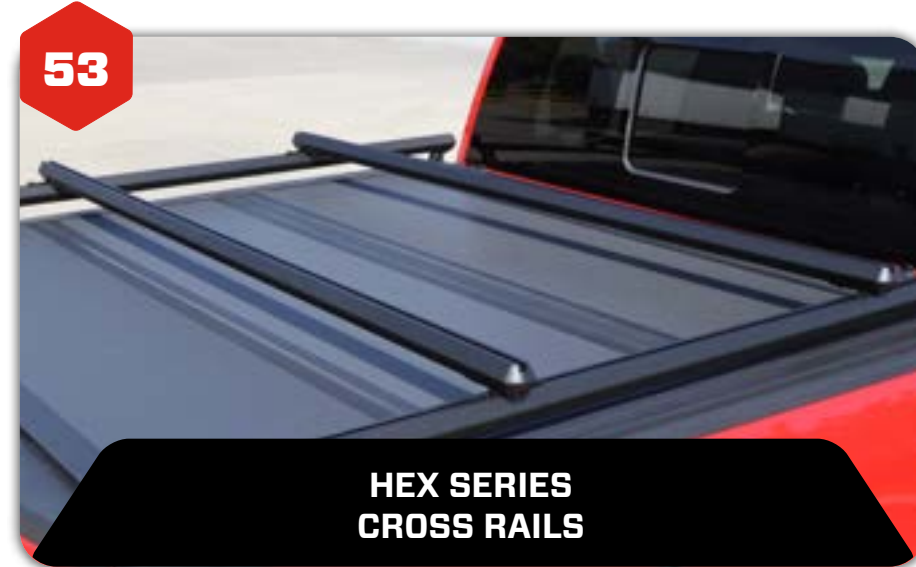

ACCESSORIES