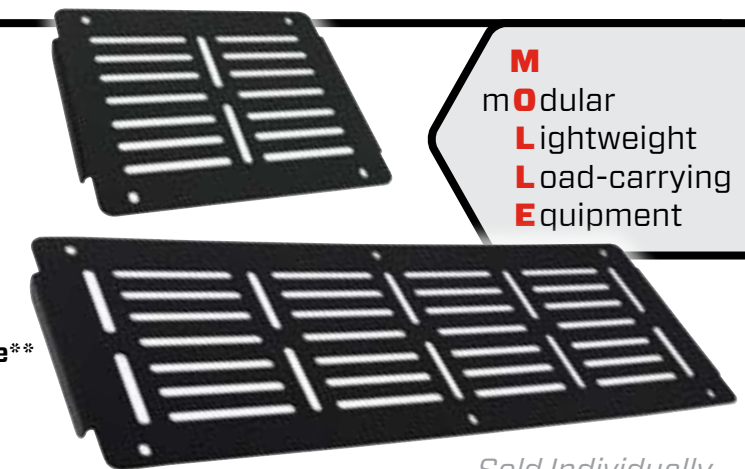

4 VERSATILE MOUNTING OVERLAND MOLLE PANELS

#DZ95030TB - 12" Wide
#DZ95031TB - 27" Wide

- Mounts to *Overland Side Rails* (above) to provide a convenient/modular mounting surface**
- Constructed of 14 gauge steel with a NRT™ textured black powder coat finish