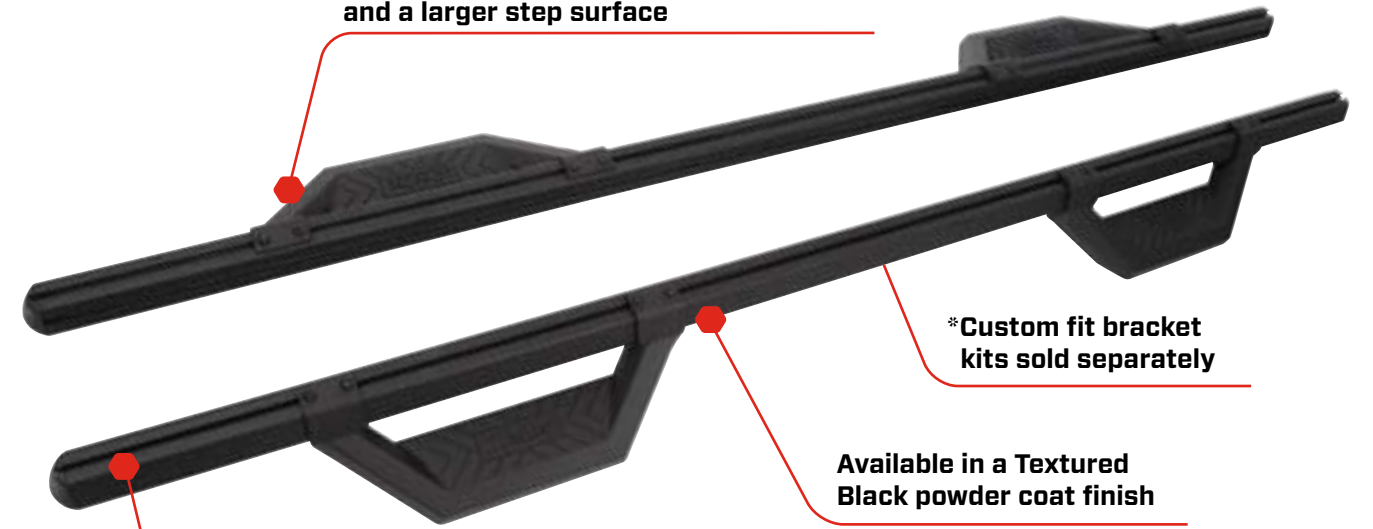

HEX SERIES CAST STEPS

Enclosed cast step design adds style and a larger step surface

*Custom fit bracket kits sold separately

Available in a Textured Black powder coat finish

Integrated channel design allows you to adjust the position of the drop steps for customized placement