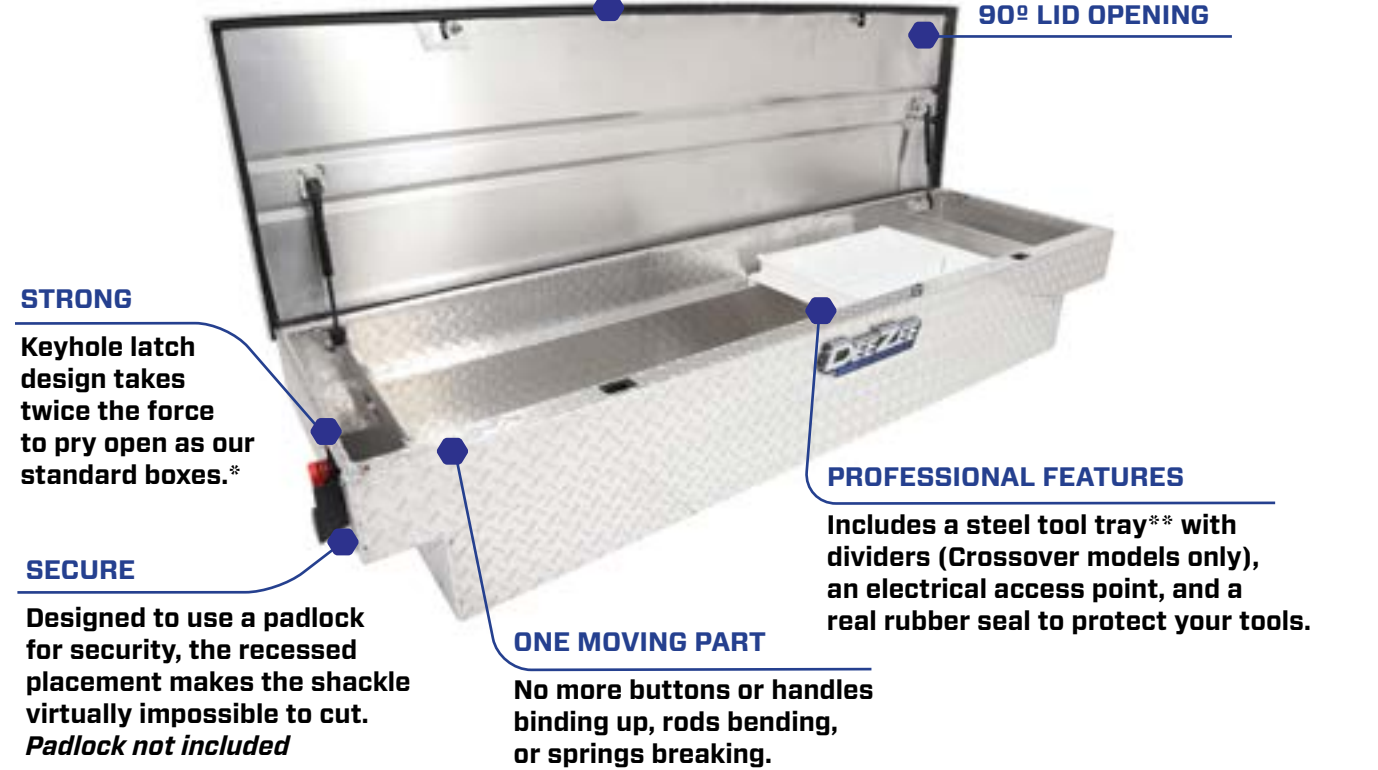

PADLOCK TOOL BOXES

*Sliding latch design is patent pending.

**Utility chests come with a heavy-duty plastic tray.
Side mount models do not come with a tray.

20% THICKER ALUMINUM

Pick it up and feel the difference!