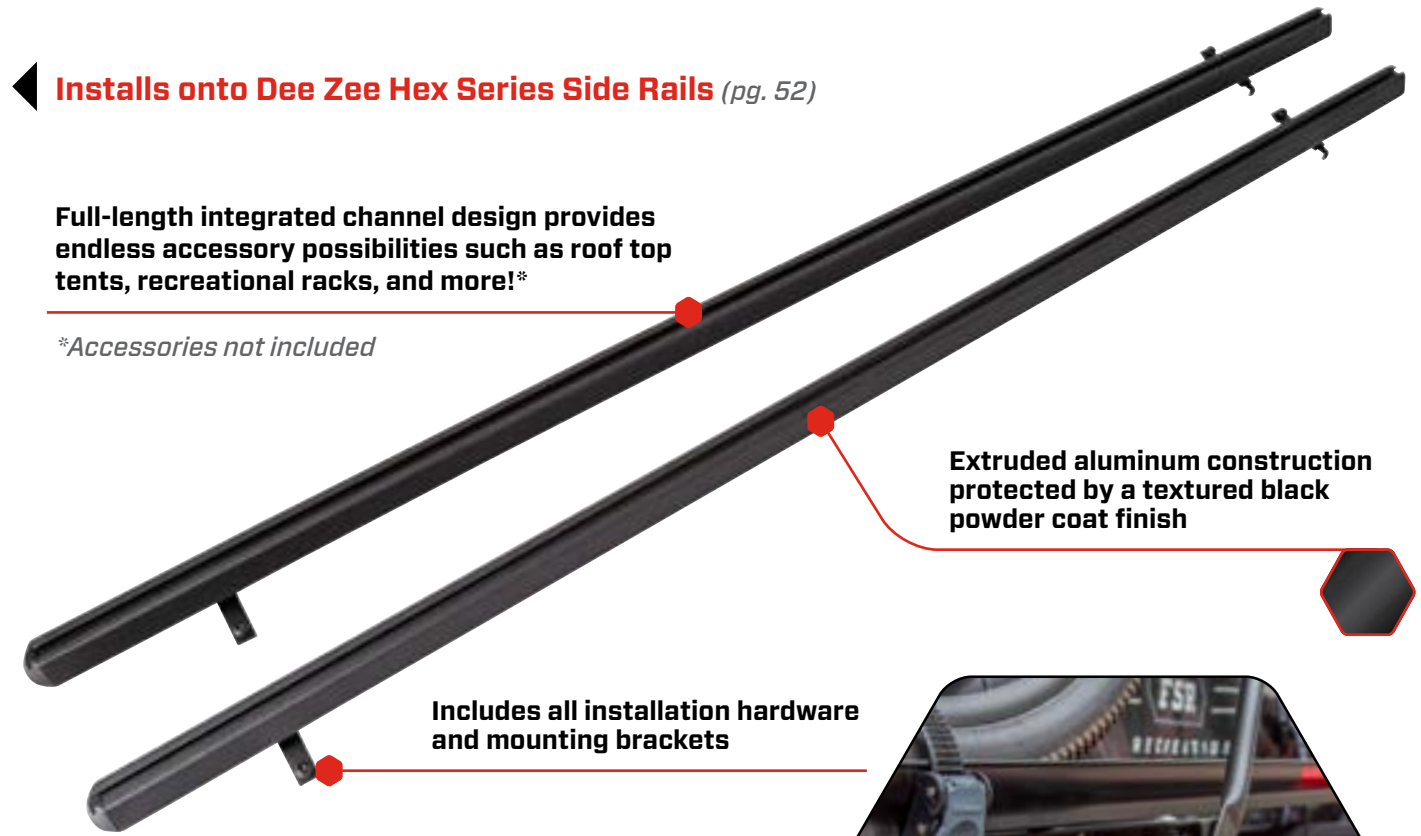

Extruded aluminum construction protected by a textured black powder coat finish

Includes all installation hardware and mounting brackets

Can be slid back & forth along the entire Side Rail channel for ideal placement