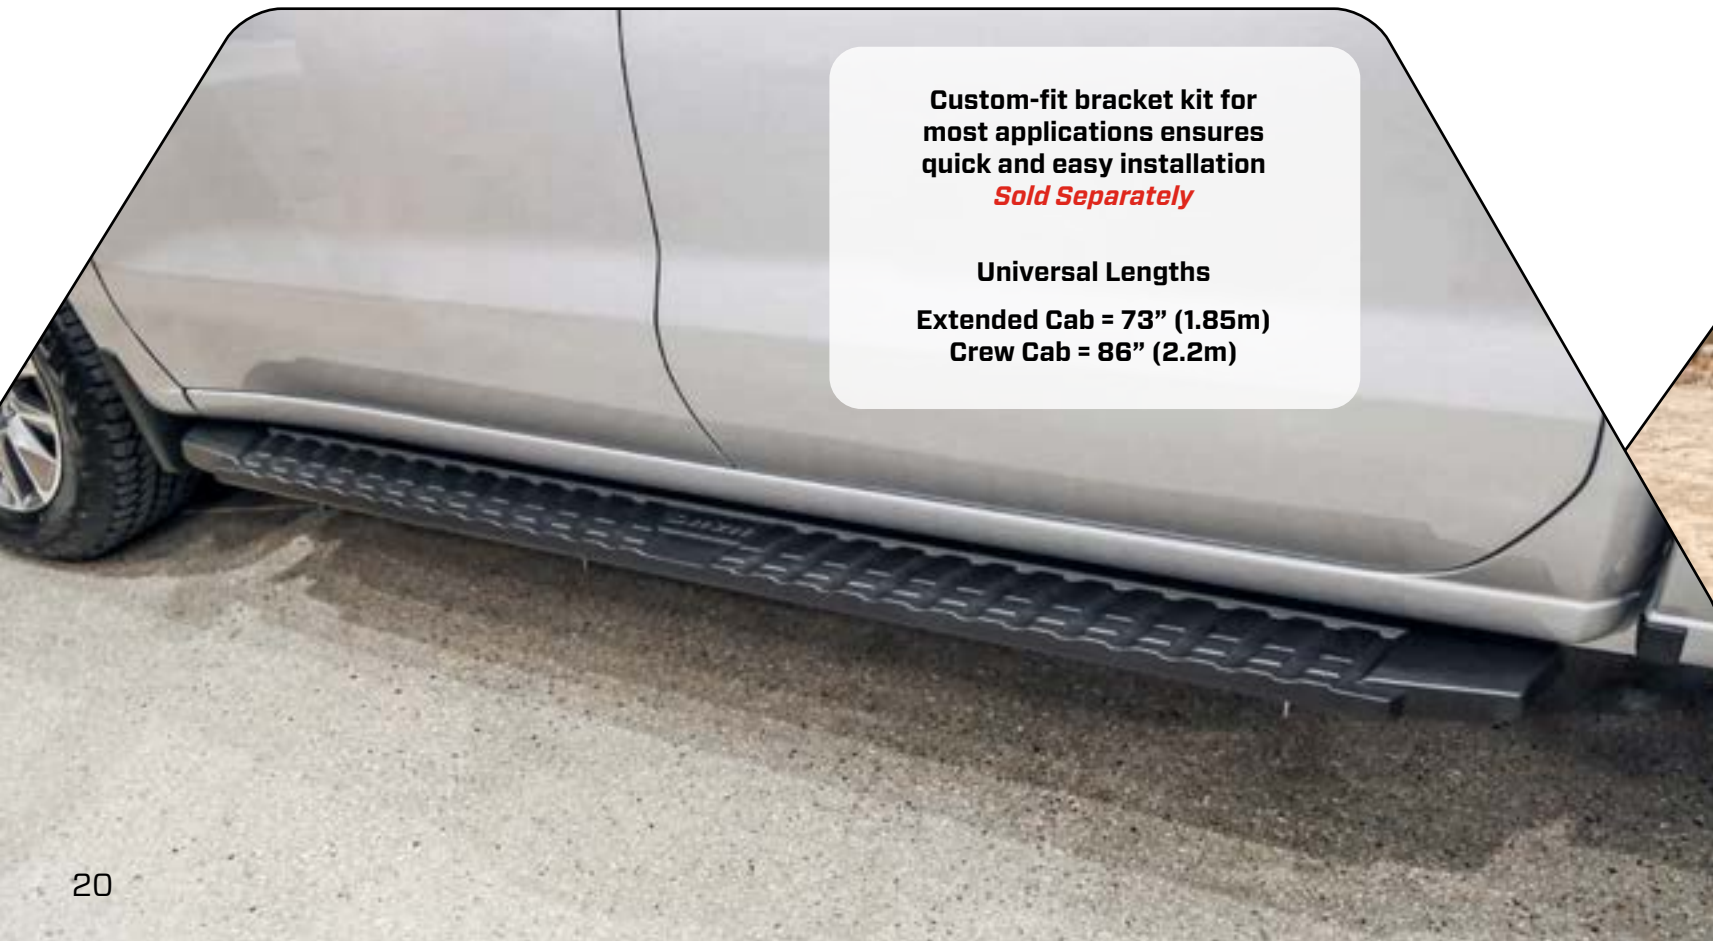

MOLDED SIDE STEP

Textured poly plastic construction

Reinforced steel underneath to ensure a sturdy step up

Custom-fit bracket kit for most applications ensures quick and easy installation
Sold Separately

Universal Lengths
Extended Cab = 73" (1.85m)
Crew Cab = 86" (2.2m)

LOUVERED SIDE STEP

Made of heavy-duty steel with fully welded ends

Allows water and debris to drain through the board and keep the step area clear and slip free

NRT™ textured black powder coat finish

Custom-fit bracket kit for most applications ensures quick and easy installation
Sold Separately

Universal Lengths
Extended Cab = 73" (1.85m)
Crew Cab = 86" (2.2m)

NRT™ = NO RUST TECHNOLOGY