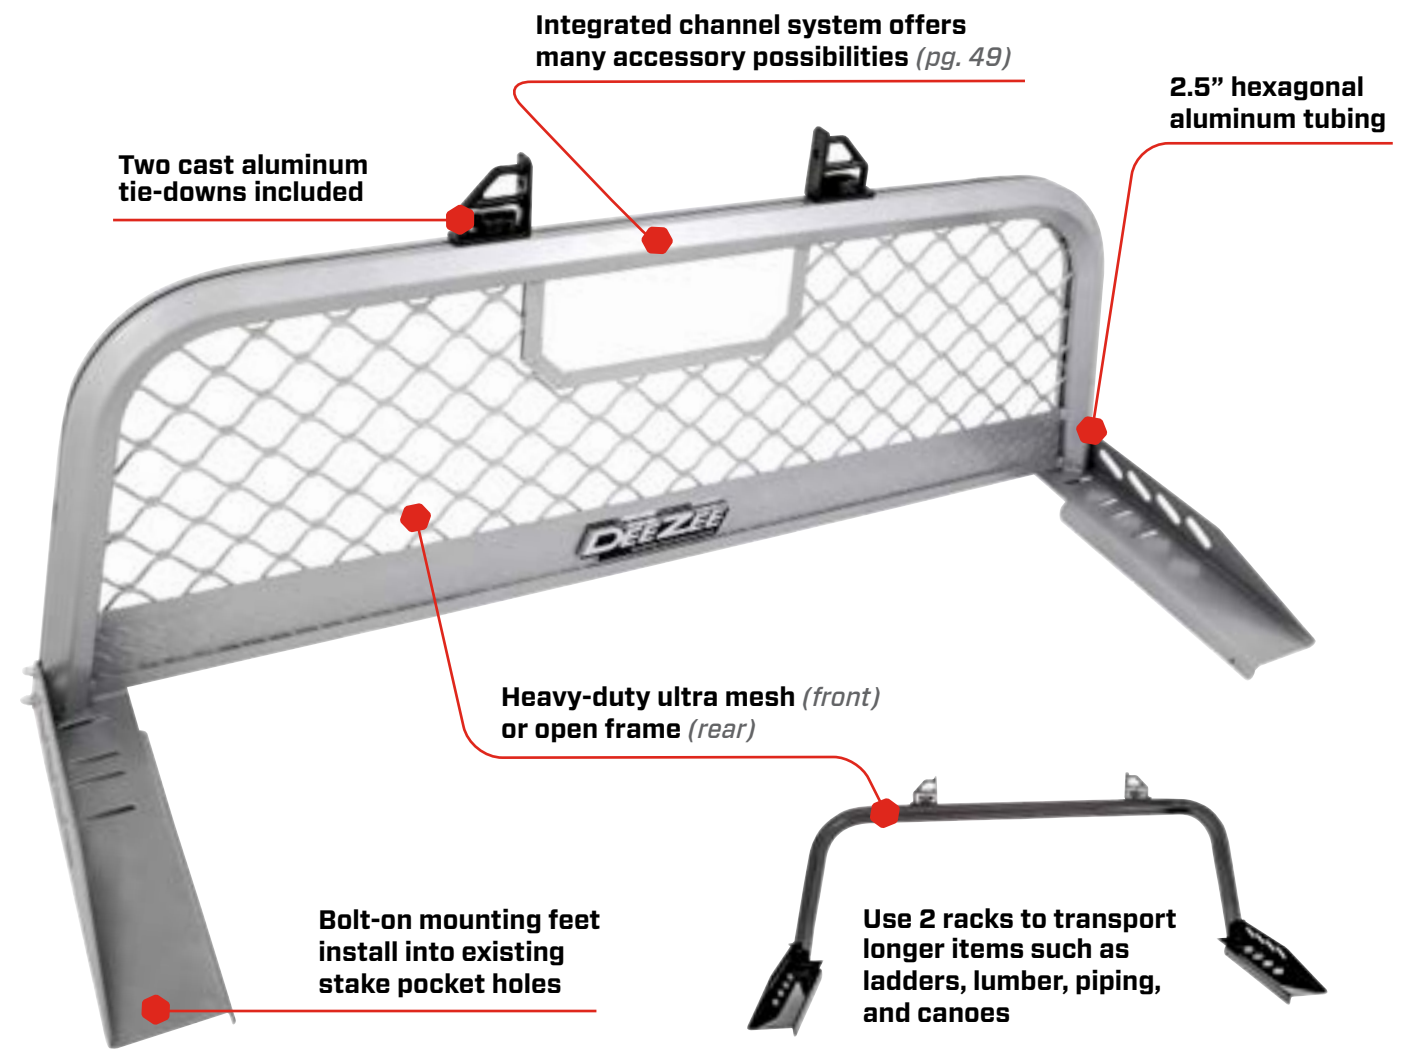

ALUMINUM CAB RACKS

MAKE / MODEL	YEARS	SILVER MESH PART # (FRONT)	GLOSS BLACK MESH PART # (FRONT)	TEXTURED BLACK MESH PART # (FRONT)	SILVER NO MESH PART # (REAR)	GLOSS BLACK NO MESH PART # (REAR)	TEXTURED BLACK NO MESH PART # (REAR)
GM SILVERADO/SIERRA	2020-1973	DZ95050R	DZ95050RB	DZ95050RTB	DZ95054R	DZ95054RB	DZ95054RTB
GM COLORADO/CANYON	2020-2015	DZ95070R	DZ95070RB	DZ95070RTB	DZ95071R	DZ95071RB	DZ95071RTB
DODGE RAM 1500	2020-2019	DZ95050R	DZ95050RB	DZ95050RTB	-	-	-
	2018-2009	DZ95050R	DZ95050RB	DZ95050RTB	DZ95054R	DZ95054RB	DZ95054RTB
DODGE RAM 2500/3500	2019-2013	DZ95058R	DZ95058RB	DZ95058RTB	DZ95054R	DZ95054RB	DZ95054RTB
	2012-2010	DZ95057R	DZ95057RB	DZ95057RTB	DZ95054R	DZ95054RB	DZ95054RTB
FORD F-150	2018-1973	DZ95050R	DZ95050RB	DZ95050RTB	DZ95054R	DZ95054RB	DZ95054RTB
FORD SUPER DUTY	2018-2017	DZ95072R	DZ95072RB	DZ95072RTB	DZ95073R	DZ95073RB	DZ95073RTB
	2016-1999	DZ95050WR	DZ95050WRB	DZ95050WRTB	DZ95054WR	DZ95054WRB	DZ95054WRTB
FORD RANGER	2020-2019	DZ95070R	DZ95070RB	DZ95070RTB	DZ95071R	DZ95071RB	DZ95071RTB
JEEP GLADIATOR	2020-2019	DZ95070R	DZ95070RB	DZ95070RTB	DZ95071R	DZ95071RB	DZ95071RTB
TOYOTA TUNDRA	2020-2007	DZ95050R	DZ95050RB	DZ95050RTB	-	-	-
TOYOTA TACOMA	2020-2016	DZ95070R	DZ95070RB	DZ95070RTB	DZ95071R	DZ95071RB	DZ95071RTB