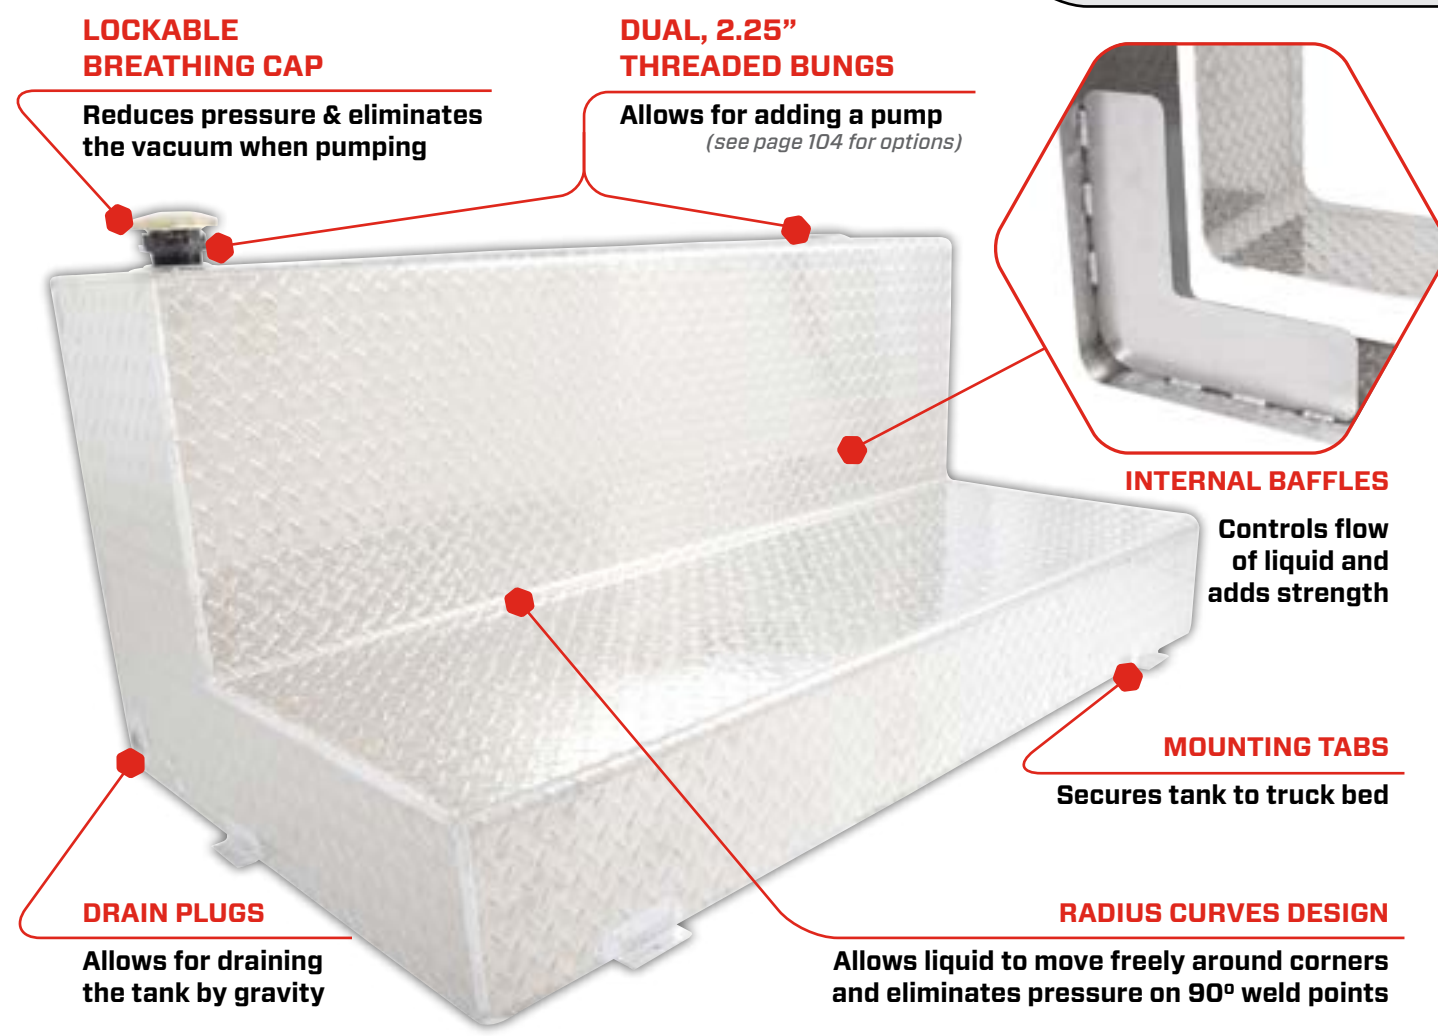

TRANSFER TANKS

FEATURES