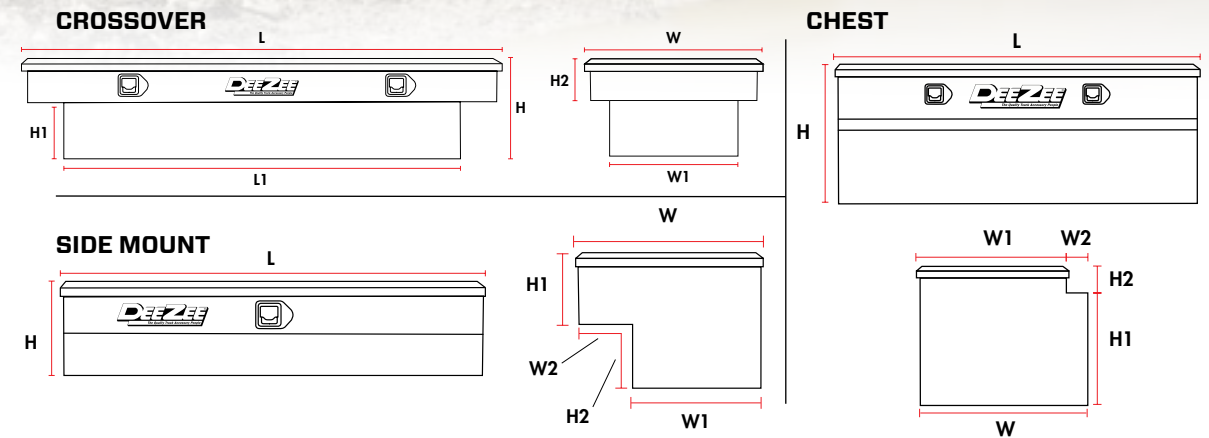

CROSSOVER
Shown: Black Steel

CHEST
Shown: White Steel

DOUBLE LID
Shown: White Steel

SIDE MOUNT
Shown: Black Steel

STEEL CROSSOVER & SIDE MOUNTS
Part #: DZ8370SB & DZ8748SB

STYLE	WHITE STEEL	BLACK STEEL	L	W	H	L1	W1	H1	W2	H2	Vol.	
CROSSOVER												
MID SIZE CROSSOVER	DZ8163S	DZ8163SB	63"	20"	12.2"	54"	17.125"	8.2"	1.44"	6"	7.4 cu. ft.	
STANDARD CROSSOVER	DZ8170S	DZ8170SB	69.75"	20"	12.2"	60.75"	17.125"	8.2"	1.44"	6"	8.4 cu. ft.	
DOUBLE-LID	-	DZ8370SB	69.75"	20"	12.2"	60.75"	17.125"	8.2"	1.44"	6"	8.4 cu. ft.	
CHESTS												
46" CHEST	DZ8546S	DZ8546SB	46.5"	19"	16"	-	-	14.1"	2.4"	3.9"	8 cu. ft.	
56" CHEST	DZ8556FS	DZ8556FSB	56"	19"	16"	-	-	14.1"	2.4"	3.9"	9.8 cu. ft.	
SIDE MOUNTS												
48" SIDE MOUNT	DZ8748S	DZ8748SB	48"	12.75"	10"	-	8.5"	6"	4.25"	5"	3 cu. ft.	
60" SIDE MOUNT	DZ8760S	DZ8760SB	60"	12.75"	10"	-	8.5"	6"	4.25"	5"	3.7 cu. ft.	