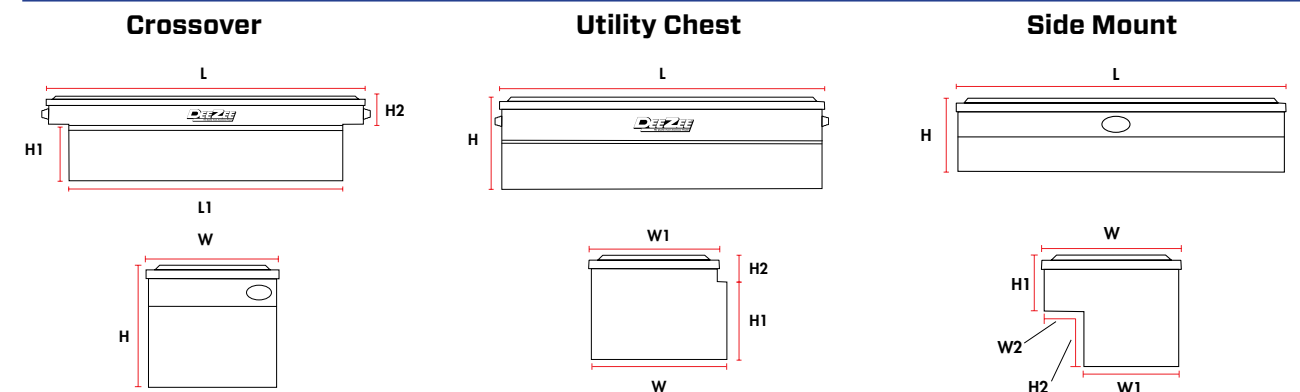

Aluminum Brite-Tread

Gloss Black-Tread

Add (B)

Textured Black-Tread

Add (TB)

*See individual part numbers for exact finish availability

STYLES

BLUE LABEL TOOL BOXES