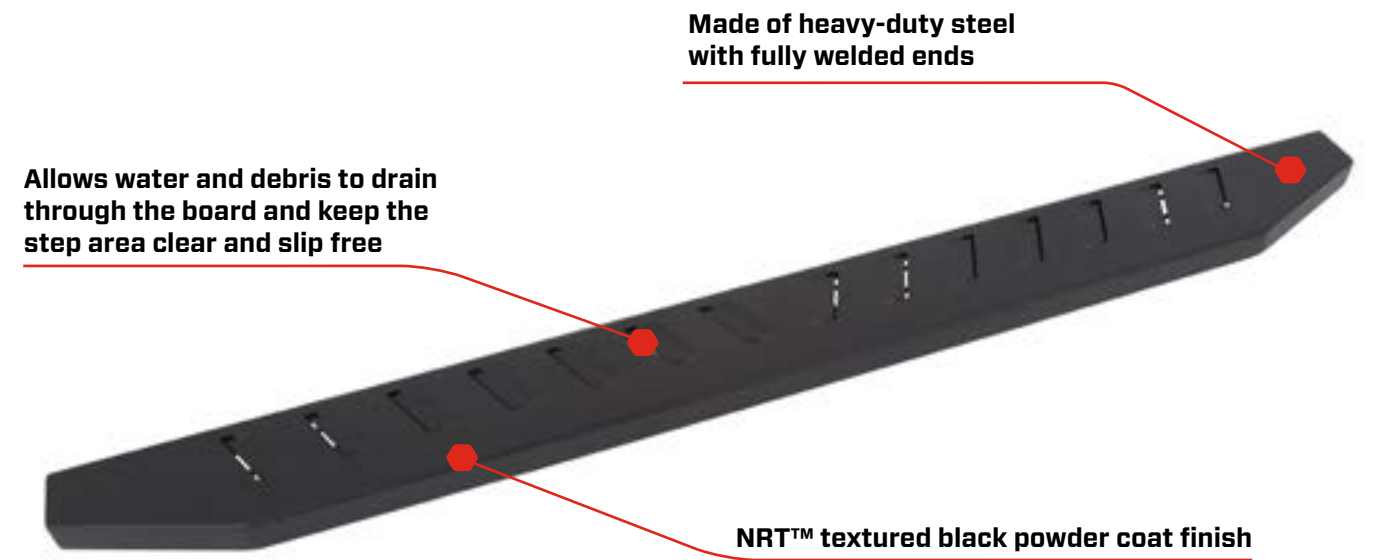

LOUVERED SIDE STEP

Made of heavy-duty steel with fully welded ends

Allows water and debris to drain through the board and keep the step area clear and slip free

NRT™ textured black powder coat finish

Custom-fit bracket kit for most applications ensures quick and easy installation
Sold Separately

Universal Lengths
Extended Cab = 73" (1.85m)
Crew Cab = 86" (2.2m)