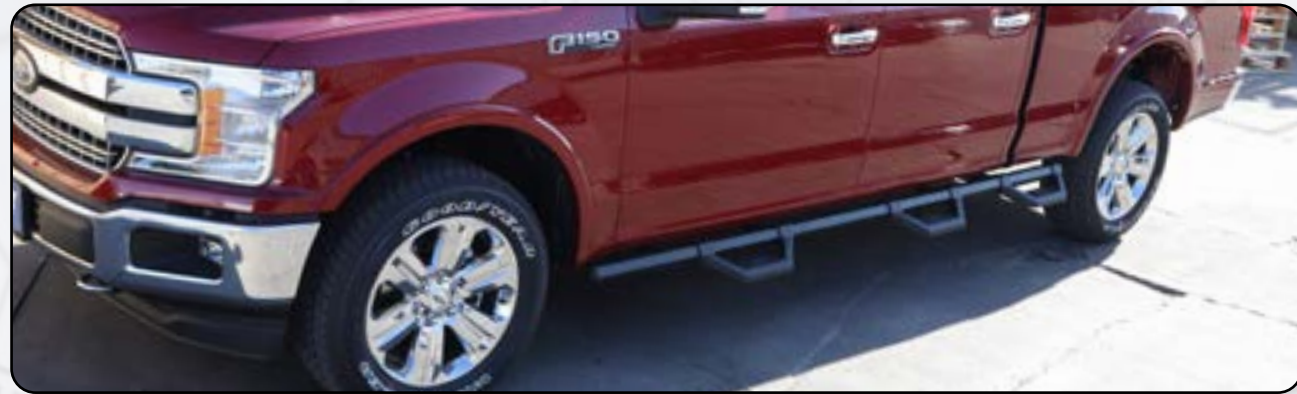

*Custom-fit bracket kit for most applications ensures quick and easy installation
Sold Separately

Universal Lengths
Regular, Extended, and Crew Cab

SIDE STEPS

BED ACCESS STEP

BED ACCESS STEP

SIDE STEPS

BED ACCESS STEP