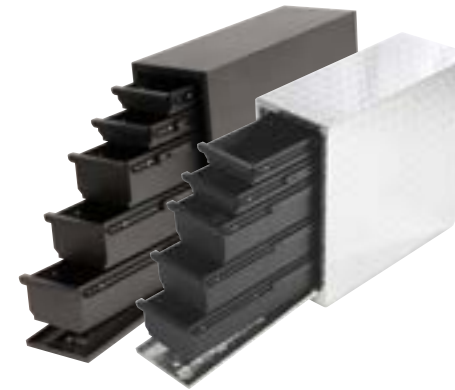

TOOL BOXES

WHEEL WELL TOOL BOXES

5 DRAWER WHEEL WELL BOX

- 5 drawers with single door opening and cam lock
- Quick release mounting plate for easy removal
- Steel constructed drawers with guide rails for smooth operation