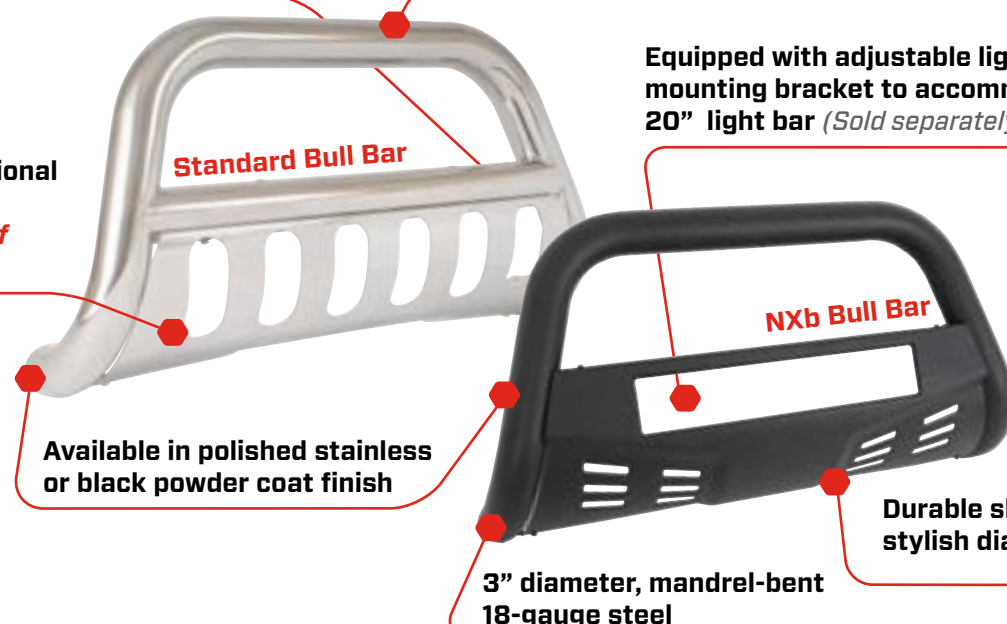

BULL BARS & BUMPER GUARD

Pre-drilled holes for auxiliary lights. (Sold separately)

3" diameter, mandrel-bent steel

Skid plate offers additional protection *Removable if preferred*

Equipped with adjustable light bar mounting bracket to accommodate up to 20" light bar (Sold separately)