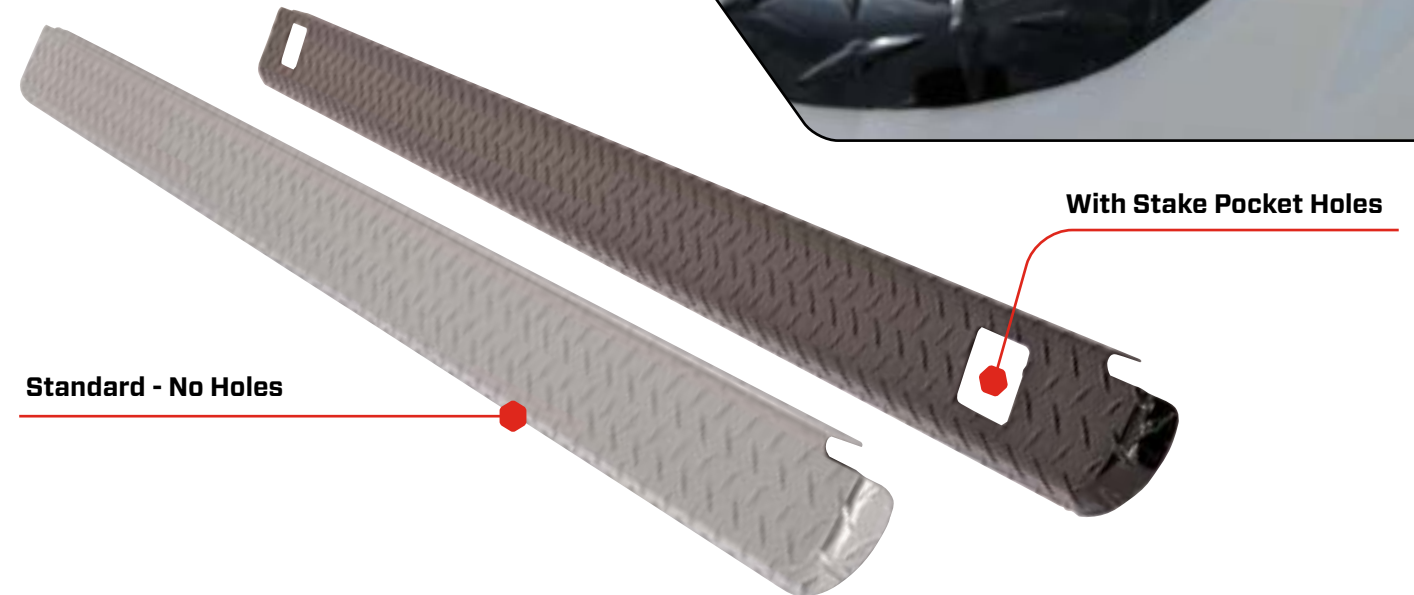

SIDE BED CAPS

- Brite-Tread aluminum construction, also available with gloss black powder coat
- Custom-fit applications
- Fits perfectly over factory plastic*
- 2 Styles available: