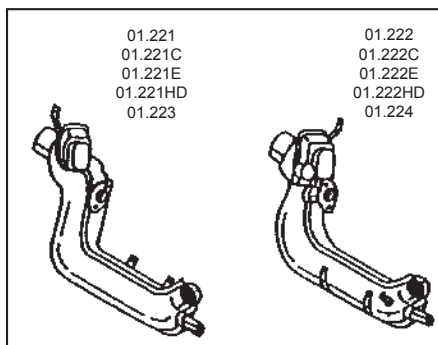

VW T.1, 1.3-1.6, 08/65-12/79