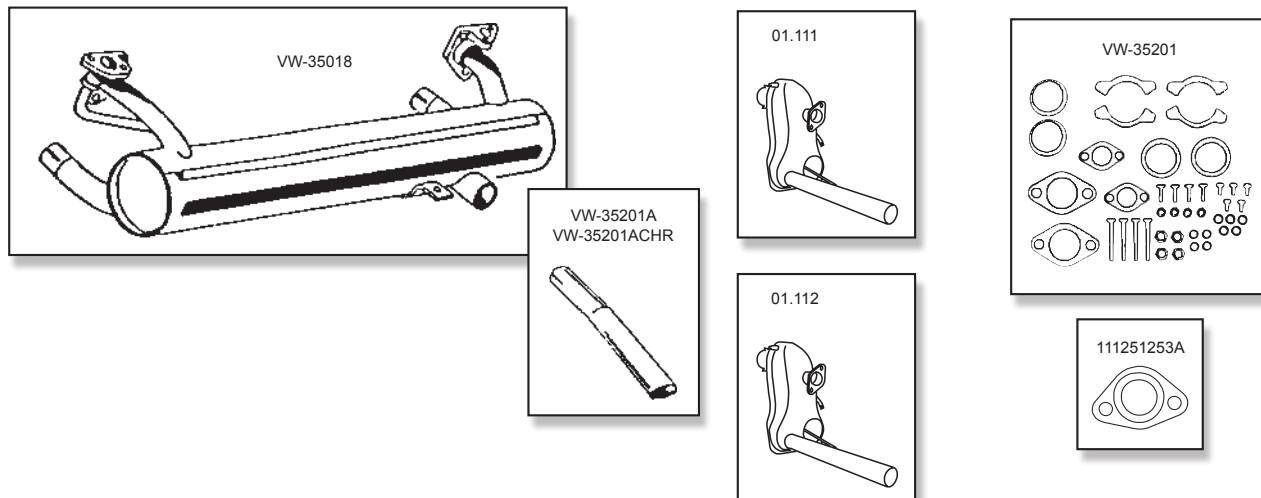

VW T.1, 1.2, 12/47-12/53