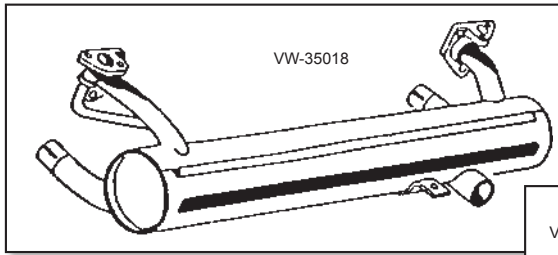

VW T1 Transporter, 1.2, 1/50-12/62