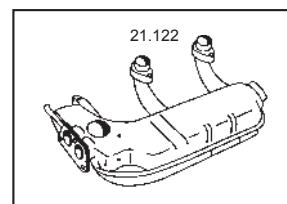

VW T2 Transporter, 2.0, 08/77-07/79, aircooled with E.G.R., USA/Canada