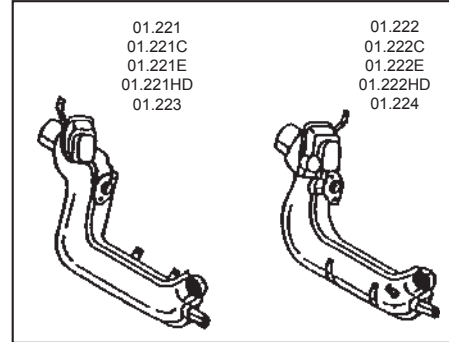

VW Karmann Ghia, 1.3-1.6, 07/64-07/74