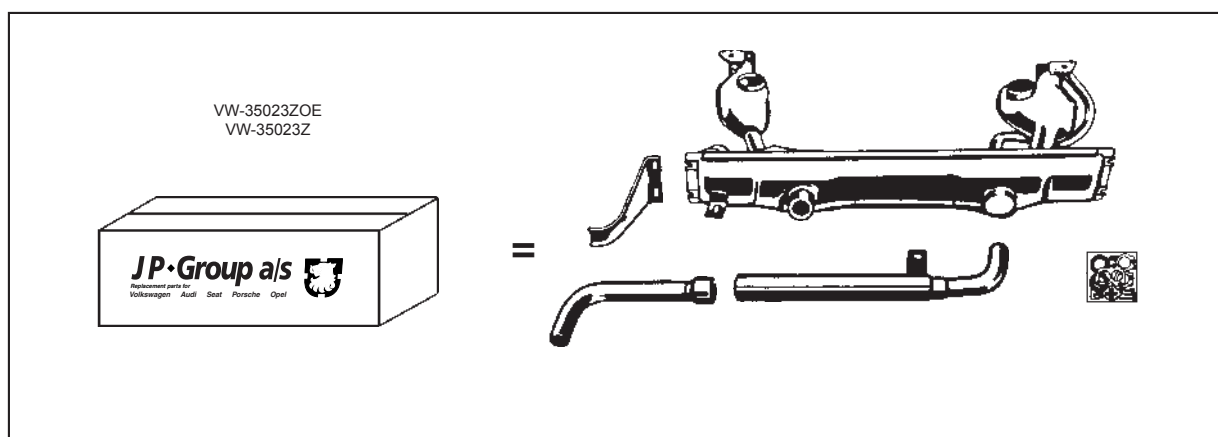

VW T2 Transporter, 1.5-1.6, 1/63-07/71, COMPLETE EXHAUST KIT