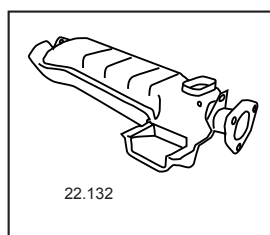

VW T2 Transporter, 1.8-2.0, 08/74-07/82, USA, Aircooled