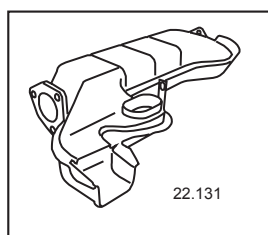

VW T2 Transporter, 1.8-2.0, 08/74-07/82, USA, Aircooled