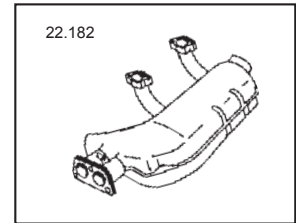

VW T2 Transporter, 1.7-2.0, 08/71-07/79, Aircooled