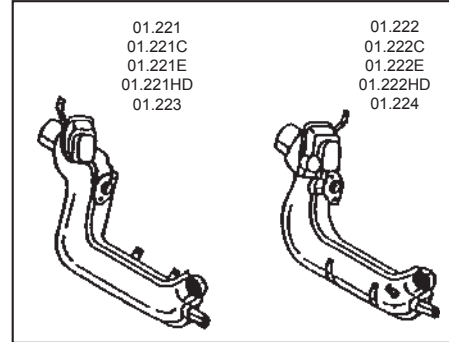

VW T.1, 1.2, 12/62-12/85