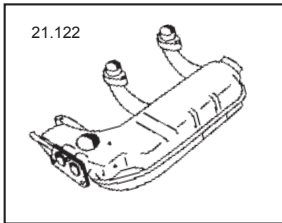

VW T2 Transporter, 1.7-2.0, 08/71-07/79, Aircooled