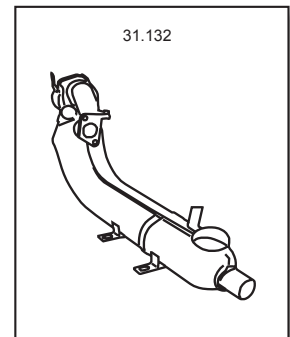

VW T.3, 1.5-1.6, 08/64-07/73

Please note:
This exhaust is not similar to original design,
but perfect fit and sound, and better priced.