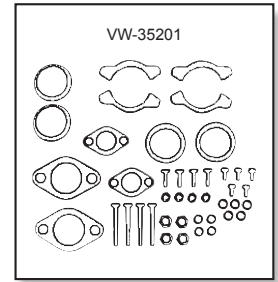

VW T1 Transporter, 1.2, 1/50-12/62