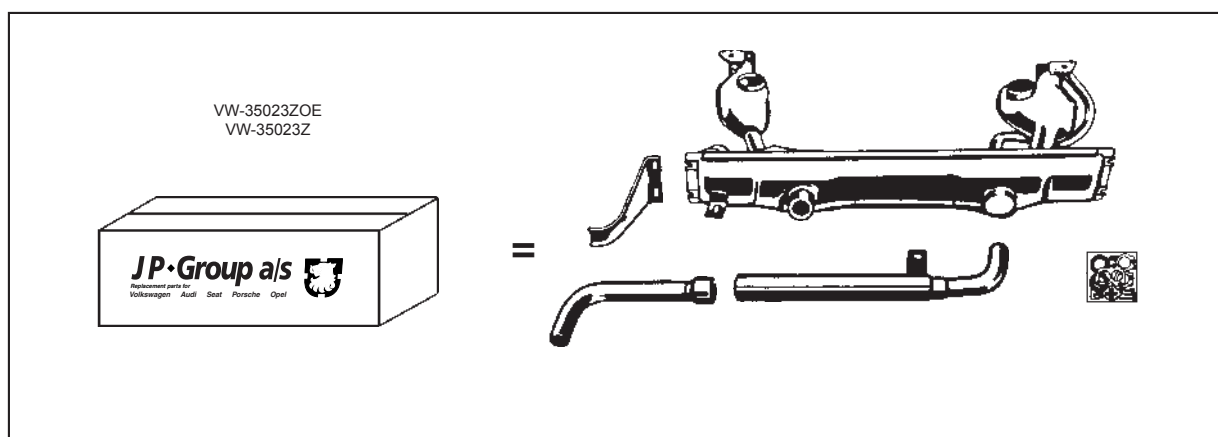

VW T1 Transporter, 1.2, 1/50-12/62

VW T1 Transporter, 1.5-1.6, 01/63-07/71

VW T1 Transporter, 1.5-1.6, 1/63-07/71, COMPLETE EXHAUST KIT

Description	Item no.	Application	Engine	Year	Criteria / Information
 <p>Complete exhaust kit, E-TÜV approved</p>	8120000410 <i>For reference:</i> VW-35023Z 211251051C 211251051E 211251051H 211251051J 211251053K 211251053L 211251053R	VW T.2	1.5-1.6 (32/37 kW)	11/62-07/71	Full Set: Fitting Position: Rear Fitting Position: Centre Registration Type: E-type checked Exhaust System: with exhaust pipe
 <p>Complete exhaust kit, OE style, E/TÜV approved</p>	8120001110 <i>For reference:</i> VW-35023ZOE 211251051C 211251051E 211251051H 211251051J 211251053K 211251053L 211251053R	VW T.2	1.5-1.6 (32/37 kW)	11/62-07/71	Full Set: Fitting Position: Rear Fitting Position: Centre Registration Type: E-type checked Exhaust System: with exhaust pipe Equipment Variant: OE style
 <p>Exhaust</p>	8120600300 <i>For reference:</i> VW-35018 211251051B	VW T.1 VW T.2	1.2 (18 kW) 1.2 (18 kW)	12/47-12/53 01/50-12/62	
 <p>Exhaust, E-TÜV approved</p>	8120601500 <i>For reference:</i> VW-35023 211251051C 211251051E 211251051H 211251051J 211251051R 211251053K 211251053L	VW T.2	1.5-1.6 (32/37 kW)	01/63-07/71	Registration Type: E-type checked
 <p>Exhaust, OE style, E/TüV approved</p>	8120601501 <i>For reference:</i> VW-35023OE 211251051C 211251051E 211251051H 211251051J 211251051R 211251053K 211251053L	VW T.2	1.5-1.6 (32/37 kW)	01/63-07/71	Registration Type: E-type checked Quality: OE Style
 <p>Exhaust, Sport, single quiet, without TÜV</p>	8120800300 <i>For reference:</i> VW-35062	VW T.1 (not 1303) VW T.2	1.3-1.6 1.5-1.6	08/65-07/73 08/65-07/73	Registration Type: not E Type certified Fitting Position: Rear Exhaust System: Round tailpipe
 <p>Exhaust, Sport, high performance, stainless steel, outlet box in right side wing, including mounting kit. 42 mm outside pipe diameter</p>	8120802800 <i>For reference:</i> VW-35136S	VW T.1 VW T.2	1.3-1.6 1.5-1.6	01/65-12/79 01/65-07/67	Fitting Position: Rear Material: Stainless Steel Pipe Ø [mm]: 42
 <p>Heat exchanger, left</p>	8123100470 <i>For reference:</i> 01.221 043255105F 043255105L 043255107H 043255107L 043255107N 043255107NX	Karmann Ghia Karmann Ghia VW T.1 VW T.1 VW T.1 1303 (USA) VW T.2 VW T.2	1.2 (25 kW) 1.3-1.6 (29-37 kW) 1.2 (25 kW) 1.3-1.6 (29-37 kW) 1.6 1.5-1.6 (32/37 kW) 1.6 (32/34/37 kW)	12/62-12/65 07/64-07/74 12/62-12/85 08/65-12/79 03/73-12/79 01/63-07/71 08/71-01/80	Fitting Position: Left