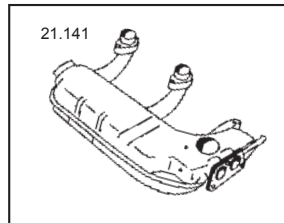

VW T2 Transporter, 1.7-2.0, 08/71-07/79, Aircooled