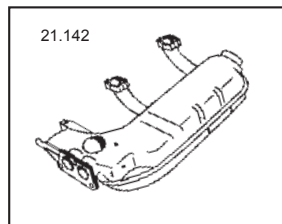

VW T3 Transporter, 2.0, 08/79-12/82, Aircooled