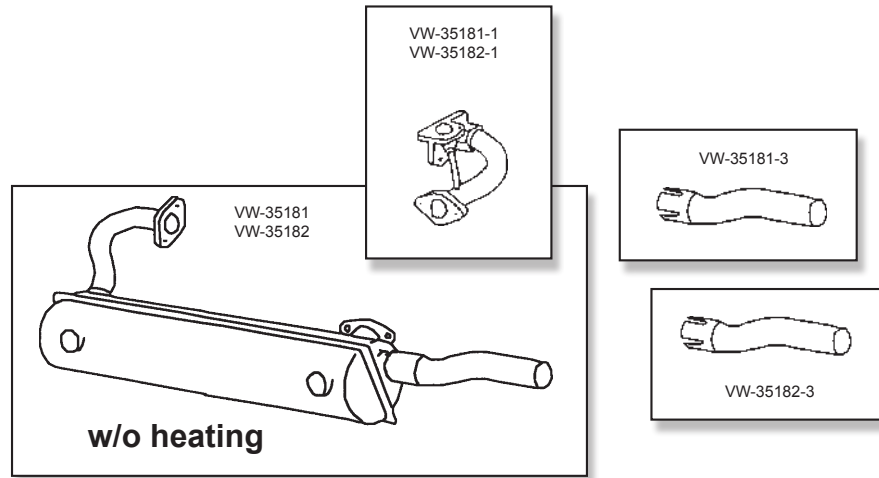

VW Kübelwagen, 1.5-1.6, 08/69-09/74 (w/o heating)