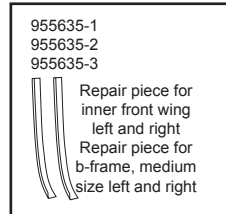

955606-1
Inner panel, left and right

955600-9
Fuel tank

955699-1
Air inlet grille, front, metal, ready to be primed and paint

955620-0
Front nose panel

955606-1/955606-2
Inner panel left and right

Primered
955690
Front bumper, primed