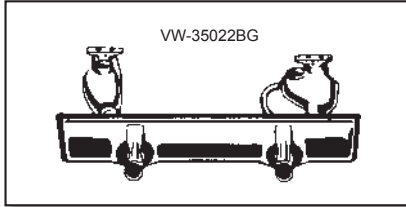

VW T.1, 1303, 03/73-12/79, USA (and Mexico model)