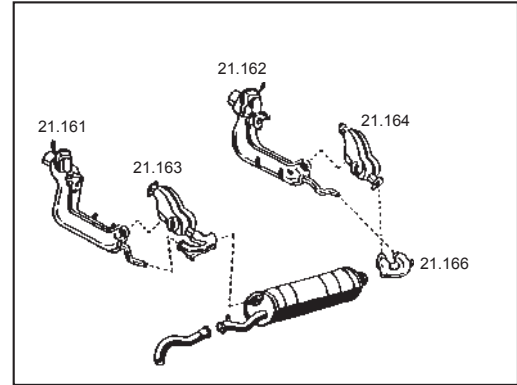

VW T3 Transporter/Bus, 1.6, 05/79-06/80