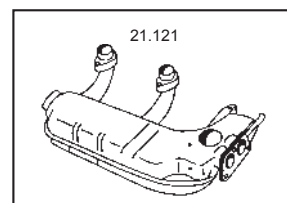

VW T2 Transporter, 2.0, 08/77-07/79, aircooled with E.G.R., USA/Canada