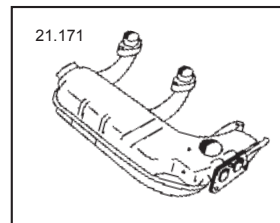

VW T3 Transporter, 2.0, 08/79-12/82, Aircooled