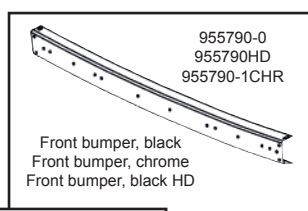

Description	Item no.	Application	Engine	Year	Criteria / Information
 <p>Corner piece, bumper, front, chrome, left</p>	8184102470 <i>For reference:</i> 955590-1CHR 211707113 211707113G	VW T.2	1.6-1.7	08/67-07/72	Fitting Position: Left Front Panel Type: Corner Panel Surface: Chromed
 <p>Corner piece, bumper, front, chrome, right</p>	8184102480 <i>For reference:</i> 955590-2CHR 211707114 211707114G	VW T.2	1.6-1.7	08/67-07/72	Fitting Position: Right Front Panel Type: Corner Panel Surface: Chromed
 <p>Picture not available</p> <p>Front deformation panel with vertical bumper mounting holes and a rounded profile</p>	8184152302 <i>For reference:</i> 955690-9 211707271	VW T.2	1.6-2.0	08/72-07/79	Fitting Position: Front
 <p>Rear bumper, primed</p>	8184200606 <i>For reference:</i> 955695 211707311K	VW T.2	1.6-2.0	08/72-04/79	Fitting Position: Rear Surface: Primed
 <p>Rear bumper, chrome, Brazil</p>	8184201306 <i>For reference:</i> 955695-1 211707311K 221707311A 221707311K	VW T.2	1.6-2.0	08/72-07/79	Fitting Position: Rear Bumper Version: Chrome
 <p>Rear bumper, black</p>	8184201406 <i>For reference:</i> 955695-2 211807305	VW T.2 Brasilbus	1.6-2.0	08/72-07/79	Fitting Position: Rear Colour: Black
 <p>Rear bumper, with diamond cut ends</p>	8184201810 <i>For reference:</i> 955595	VW T.2	1.6-1.7	08/67-07/72	Fitting Position: Rear Quantity Unit: Set Surface: Primered
 <p>Picture not available</p> <p>Rear bumper set, complete, rear, chrome</p>	8184201910 <i>For reference:</i> 955595CHR	VW T.2	1.6-1.7	08/67-07/72	Fitting Position: Rear Quantity Unit: Set Surface: Chromed
 <p>Air inlet grille, front, metal, ready to be primed and painted</p>	8184500400 <i>For reference:</i> 955599-1 211259161	VW T.2	1.6-1.7	08/67-07/72	Fitting Position: Front Section: Centre Section Equipment Variant: In front panel Material: Metal
 <p>Air inlet grille, front, metal, ready to be primed and painted</p>	8184500500 <i>For reference:</i> 955699-1 211259163A	VW T.2	1.6-2.0	08/72-07/79	Fitting Position: Front Section: Centre Section Equipment Variant: In front panel Material: Metal