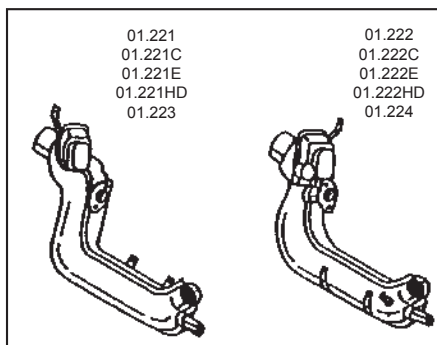

VW Karmann Ghia, 1.2, 12/62-12/65