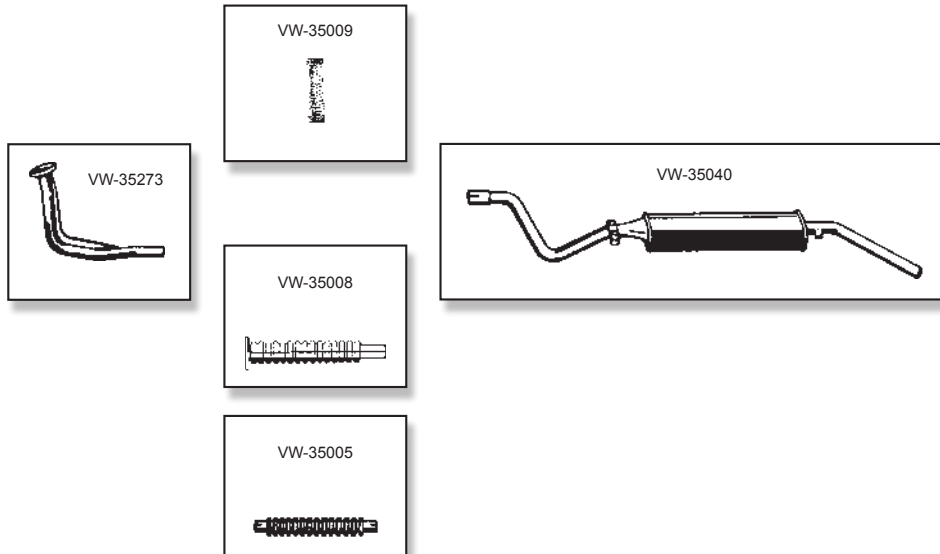

VW Golf I, 1.1, 5/74-7/79
VW Golf I, 1.1, 8/79-7/83
VW Golf I, 1.3, 8/79-7/83
VW Golf I + Cabrio, 1.5-1.6, 5/74-7/80
VW Golf I, 1.5-1.6, USA - Rabbit, 8/74-7/80
VW Golf I, 1.5-1.6, 8/80-7/83
VW Golf I, 1.5 Diesel, 8/76-7/79
VW Golf I, 1.5-1.6 Diesel, 8/79-7/83