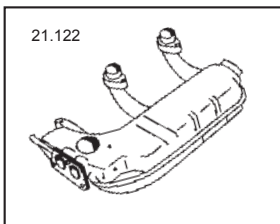

VW T3 Transporter, 2.0, 08/79-12/82, Aircooled