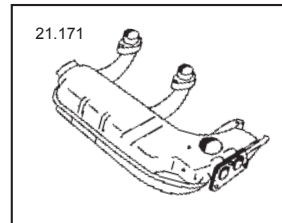

VW T2 Transporter, 1.7-2.0, 08/71-07/79, Aircooled