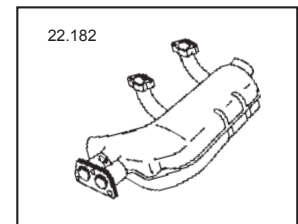

VW T3 Transporter, 2.0, 08/79-12/82, Aircooled