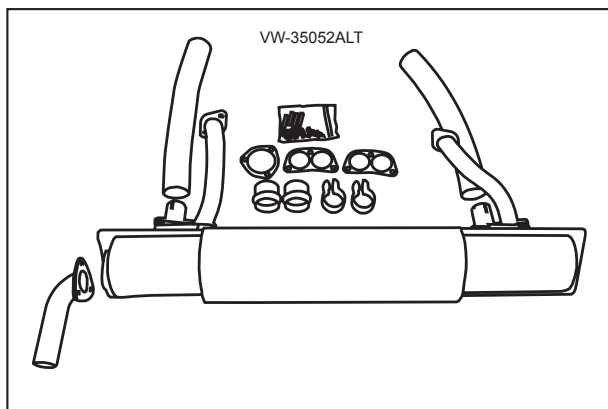

VW T.3, 1.5-1.6, 08/64-07/73

Please note:
This exhaust is not similar to original design,
but perfect fit and sound, and better priced.