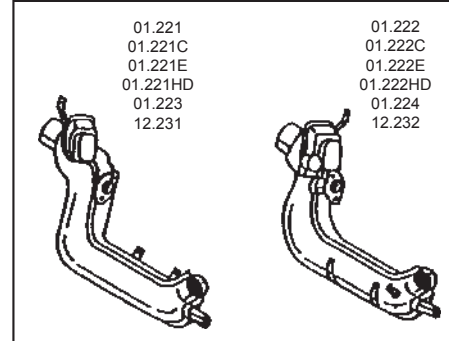

VW T.1, 1303, 03/73-12/79, USA (and Mexico model)