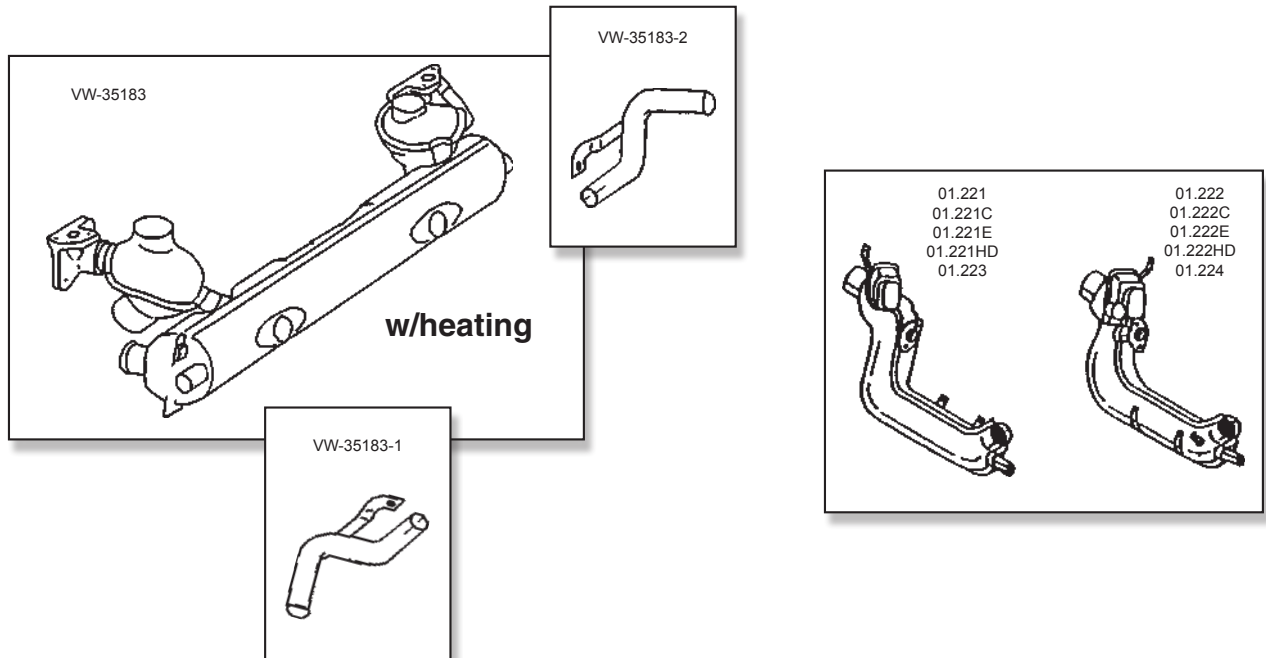

VW Kübelwagen, 1.6, 01/74- (w/heating)