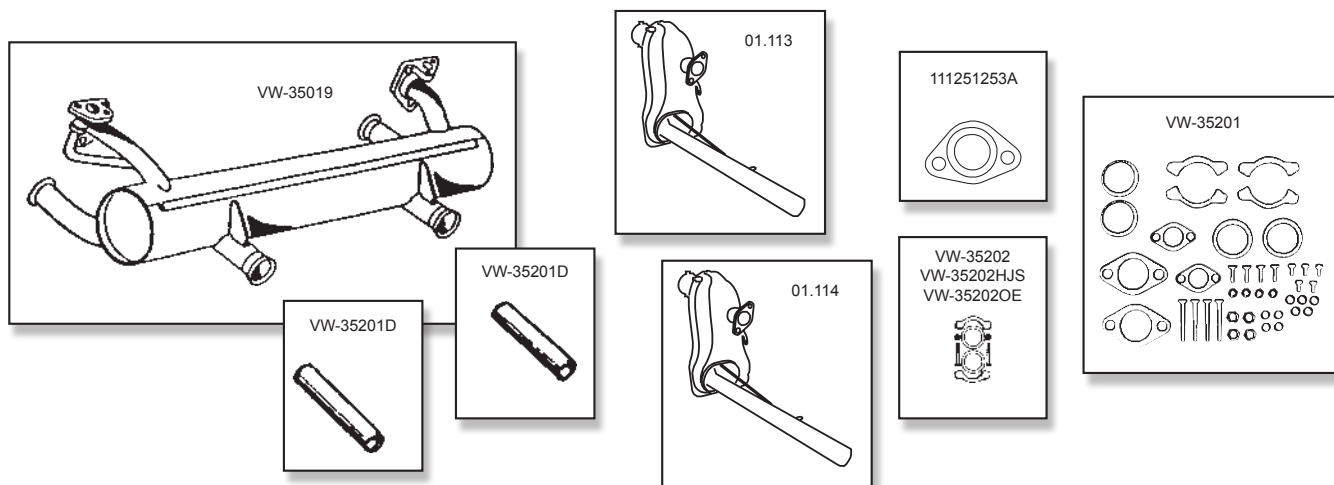

VW T.1, 1.2, 08/55-12/62