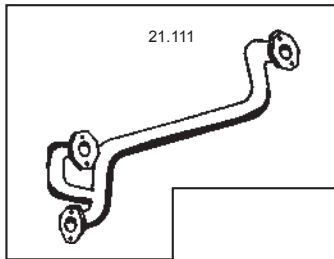

VW T3 Transporter, 1.9/2.1, 01/83-07/85