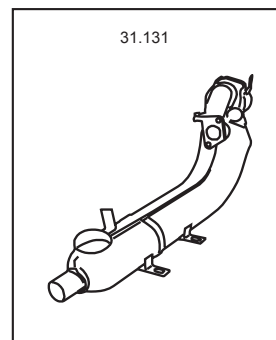

VW T.3, 1.5-1.6, 08/64-07/73

Please note:
This exhaust is not similar to original design,
but perfect fit and sound, and better priced.