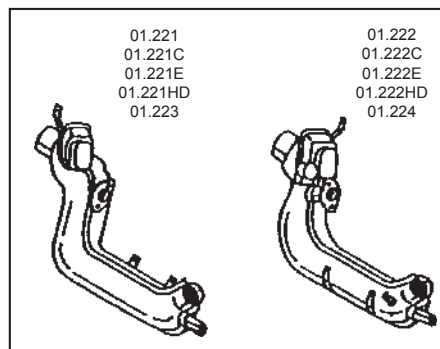

VW T2 Transporter, 1.6, 08/71-07/73