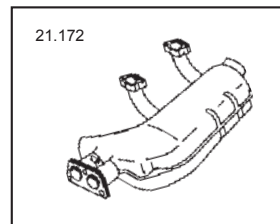

VW T3 Transporter, 2.0, 08/79-12/82, Aircooled