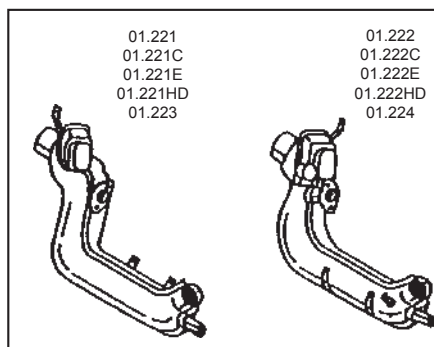

VW T.1, 1302/03, 03/73-12/79, 1302/03 Cabriolet, 03/73-12/79