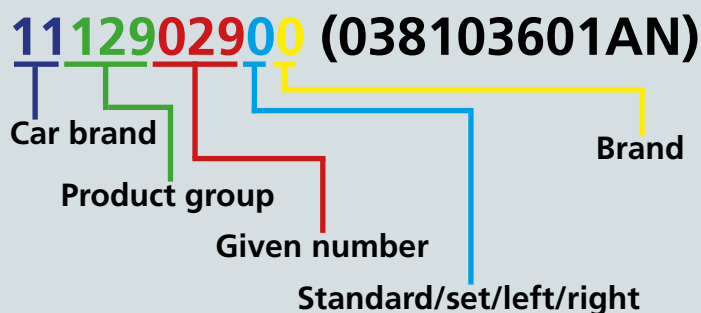

A STRONG FAMILY...

Understanding the JP Group part numbers

Number structure

The JP Group part no. consists of 10 digits, e.g. 11 129 029 00.

Digits 1 and 2 (11) indicate the car make, in this example VAG.

Digits 3, 4 and 5 (129) indicate the product group, in this case oil sump.

Digits 6, 7 and 8 (014) indicate the given part number. Numbers from 1 to 500 refers directly to the product group. Numbers from 501-999 cover items related to the product group.

Digit 9 indicates whether it is standard, set, left or right:

- 0 = Standard
- 1 = Set
- 5 = Left set
- 6 = Right set
- 7 = Left
- 8 = Right

Digit 10 indicates the product brand:

- 0 = JP brand
- 1 = JP brand
- 2 = Premium brand
- 3 = Alternative brand
- 4 = Alternative brand
- 5 = Alternative brand
- 6 = No name brand
- 7 = Premium brand
- 9 = Quinton Hazell

Above example:

- 11 = VAG
- 129 = Oil Sump
- 014 = Given part number
- 0 = Standard (not set, left or right)
- 0 = JP brand

Given part number

8195400100

Turn signal light, fender mounted, amber, with rubber gasket, left/right, E-marked

8195450602

Lens for turn signal light, clear, left/right, HELLA

Above example:

The given part number from 1 to 500 refers directly to the product group, in this example 954 001, which is a turn signal light, front.

The given part number from 501 to 999 relates to the product group, in this example 954 506, which is a lens for turn signal, front.