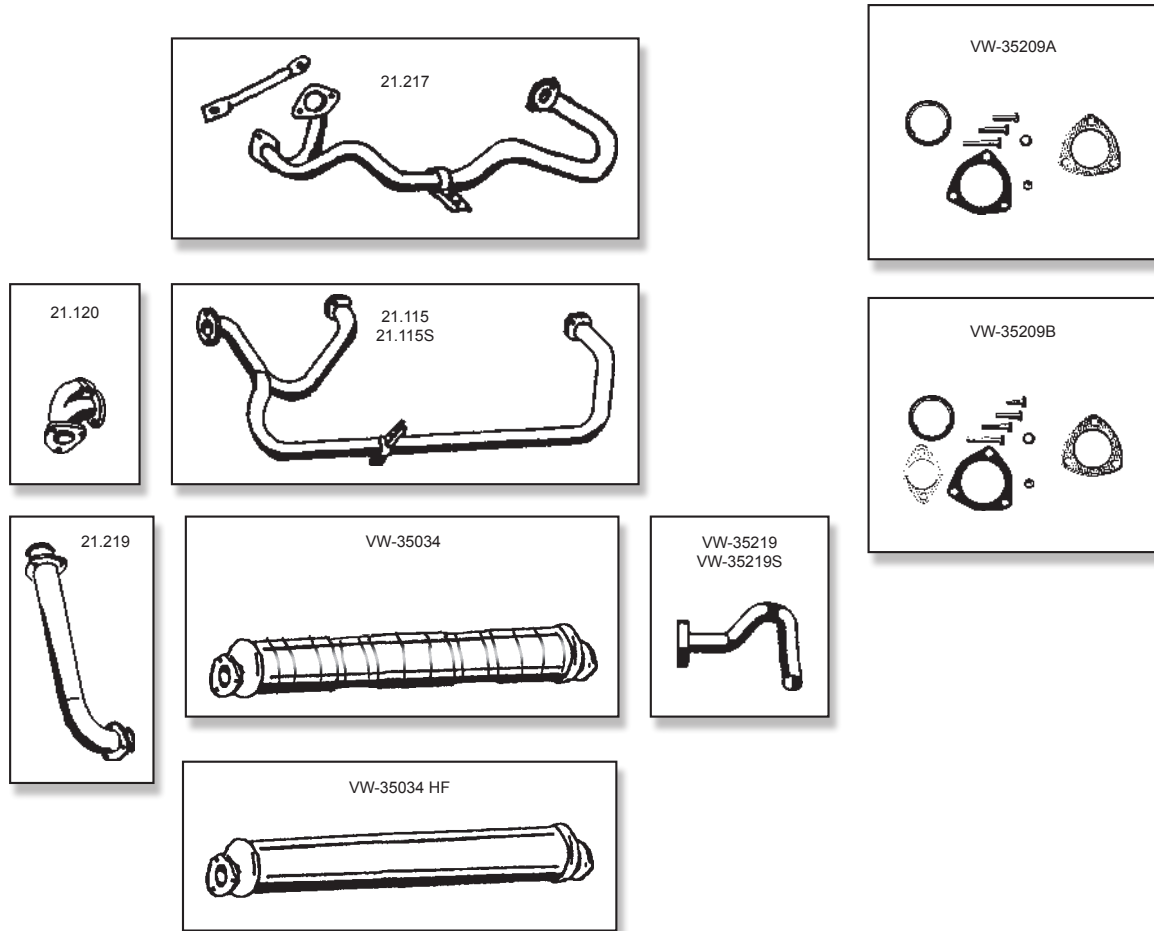

VW T3 Transporter Syncro, 2.1, 10/85-07/92, without cat.