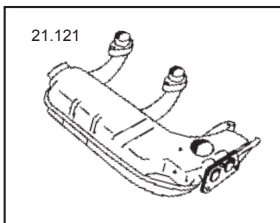

VW T3 Transporter, 2.0, 08/79-12/82, Aircooled