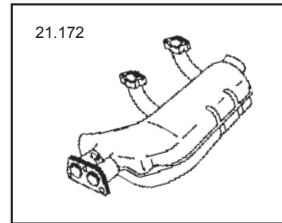

VW T2 Transporter, 1.7-2.0, 08/71-07/79, Aircooled