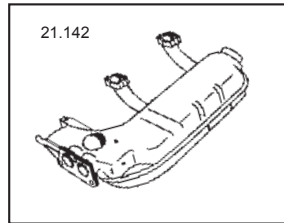

VW T2 Transporter, 1.7-2.0, 08/71-07/79, Aircooled