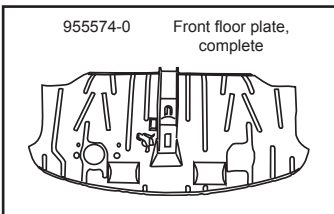

955606-1
Inner panel, left and right

955600-9
Fuel tank

955699-1
Air inlet grille, front, metal, ready to be primed and paint

955620-0
Front nose panel

955606-1/955606-2
Inner panel left and right

Primered
955690
Front bumper, primed