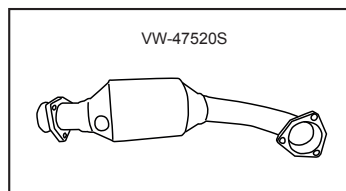

VW T3 Transporter, 2.1, 10/85-07/92, with/without cat.