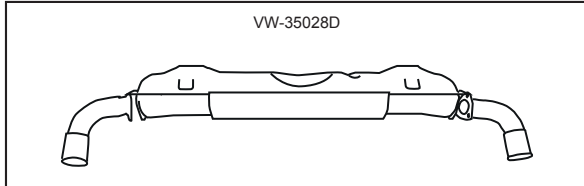

VW T2 Transporter, 1.7-2.0, 08/71-07/79, Aircooled