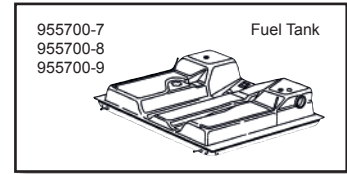

Description	Item no.	Application	Engine	Year	Criteria / Information
 <p>Corner piece, bumper, front, chrome, left</p>	8184102470 <i>For reference:</i> 955590-1CHR 211707113 211707113G	VW T.2	1.6-1.7	08/67-07/72	Fitting Position: Left Front Panel Type: Corner Panel Surface: Chromed
 <p>Corner piece, bumper, front, chrome, right</p>	8184102480 <i>For reference:</i> 955590-2CHR 211707114 211707114G	VW T.2	1.6-1.7	08/67-07/72	Fitting Position: Right Front Panel Type: Corner Panel Surface: Chromed
 <p>Picture not available</p> <p>Front deformation panel with vertical bumper mounting holes and a rounded profile</p>	8184152302 <i>For reference:</i> 955690-9 211707271	VW T.2	1.6-2.0	08/72-07/79	Fitting Position: Front
 <p>Rear bumper, primed</p>	8184200606 <i>For reference:</i> 955695 211707311K	VW T.2	1.6-2.0	08/72-04/79	Fitting Position: Rear Surface: Primed
 <p>Rear bumper, chrome, Brazil</p>	8184201306 <i>For reference:</i> 955695-1 211707311K 221707311A 221707311K	VW T.2	1.6-2.0	08/72-07/79	Fitting Position: Rear Bumper Version: Chrome
 <p>Rear bumper, black</p>	8184201406 <i>For reference:</i> 955695-2 211807305	VW T.2 Brasilbus	1.6-2.0	08/72-07/79	Fitting Position: Rear Colour: Black
 <p>Rear bumper, with diamond cut ends</p>	8184201810 <i>For reference:</i> 955595	VW T.2	1.6-1.7	08/67-07/72	Fitting Position: Rear Quantity Unit: Set Surface: Primered
 <p>Picture not available</p> <p>Rear bumper set, complete, rear, chrome</p>	8184201910 <i>For reference:</i> 955595CHR	VW T.2	1.6-1.7	08/67-07/72	Fitting Position: Rear Quantity Unit: Set Surface: Chromed
 <p>Air inlet grille, front, metal, ready to be primed and painted</p>	8184500400 <i>For reference:</i> 955599-1 211259161	VW T.2	1.6-1.7	08/67-07/72	Fitting Position: Front Section: Centre Section Equipment Variant: In front panel Material: Metal
 <p>Air inlet grille, front, metal, ready to be primed and painted</p>	8184500500 <i>For reference:</i> 955699-1 211259163A	VW T.2	1.6-2.0	08/72-07/79	Fitting Position: Front Section: Centre Section Equipment Variant: In front panel Material: Metal