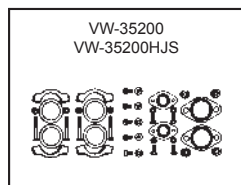

VW Karmann Ghia, 1.2, 12/62-12/65