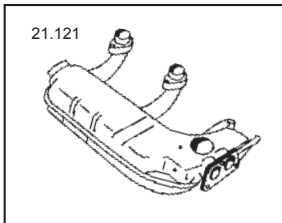

VW T2 Transporter, 1.7-2.0, 08/71-07/79, Aircooled