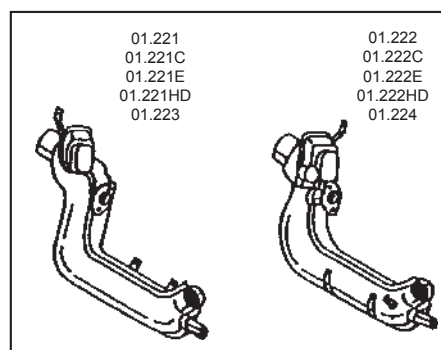

VW T1 Transporter, 1.5-1.6, 01/63-07/71