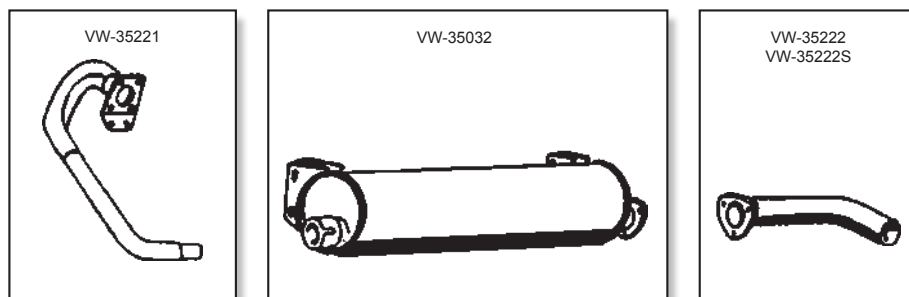

VW T3 Transporter, 1.6 Turbo Diesel, 08/84-07/89, incl. Syncro Turbo Diesel