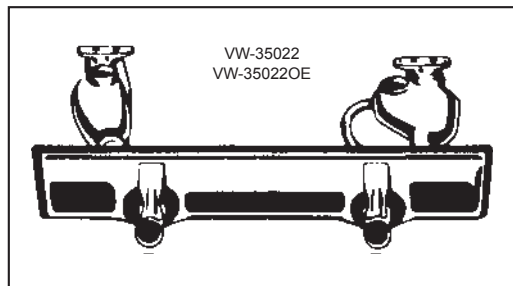

VW T.1, 1302/03, 03/73-12/79, 1302/03 Cabriolet, 03/73-12/79