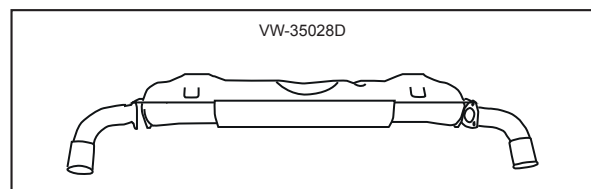

VW T3 Transporter, 1.9 08/82-07/92