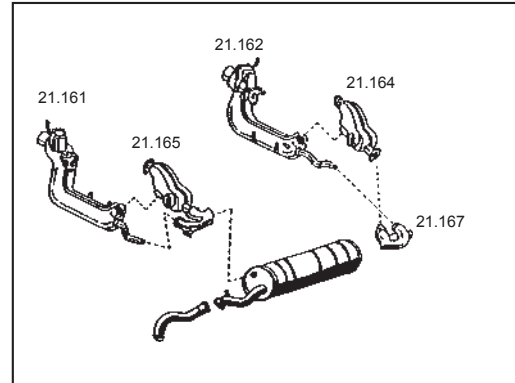

VW T3 Transporter/Bus, 1.6, 06/80-12/82