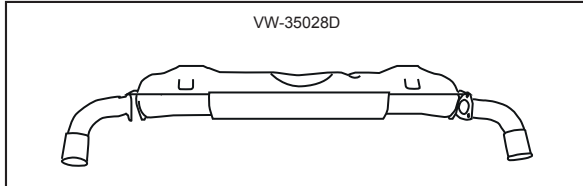

VW T3 Transporter, 2.0, 08/79-12/82, Aircooled