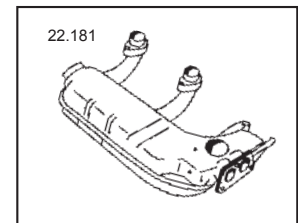

VW T3 Transporter, 2.0, 08/79-12/82, Aircooled