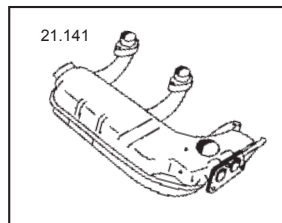

VW T3 Transporter, 2.0, 08/79-12/82, Aircooled