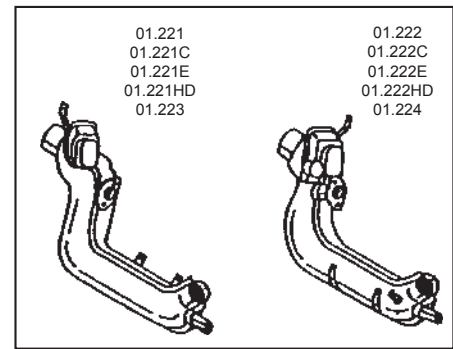

VW T2 Transporter, 1.6, 08/73-01/80