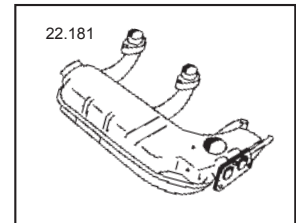

VW T2 Transporter, 1.7-2.0, 08/71-07/79, Aircooled