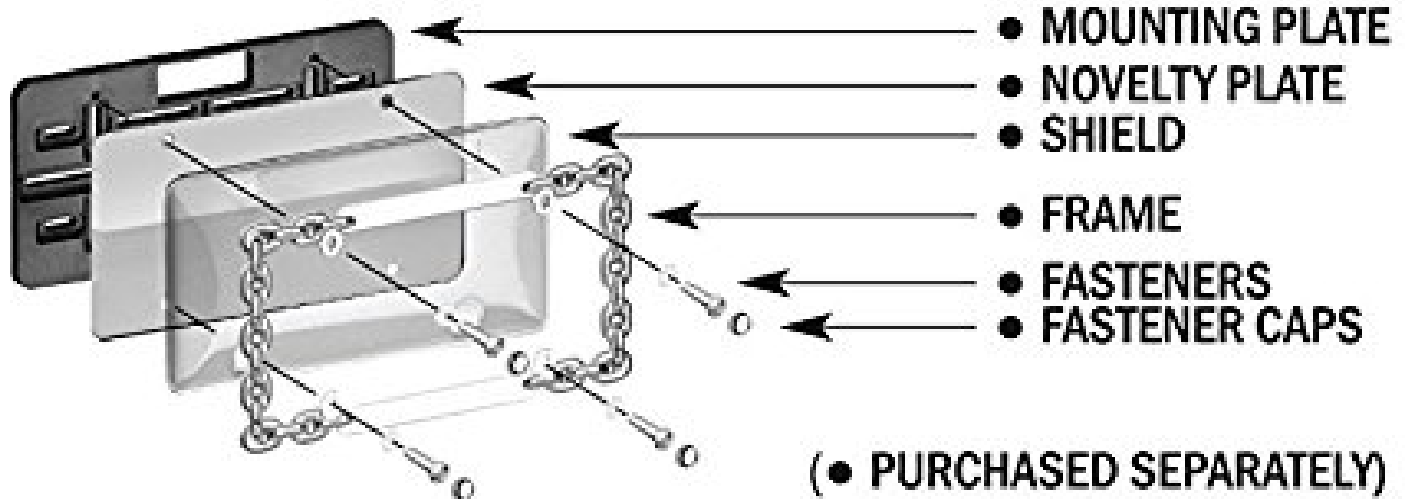

23003

USA Flag, Chrome

RECOMMENDED ACCESSORIES FROM CRUISER:

LEGAL DISCLAIMER: Laws concerning this product vary from State/Province to State/Province. Your State/Province may prohibit its use on public roads or restrict its use to novelty plates, show car use or off-road areas only. In some States/Provinces, including without limitation California, off-road uses are also prohibited. The manufacturer and retailer assume no responsibility for any use or application of this product in violation of any applicable law. Before installing this product, please check your State/Provincial and Local/Municipal laws and regulations.

CAUTION: DO NOT OVER-TIGHTEN! This could damage the product.

WARRANTY: Cruiser Accessories products are warranted to be free of obvious manufacturing defects. Any damage caused in installation or maintenance is not covered by warranty.