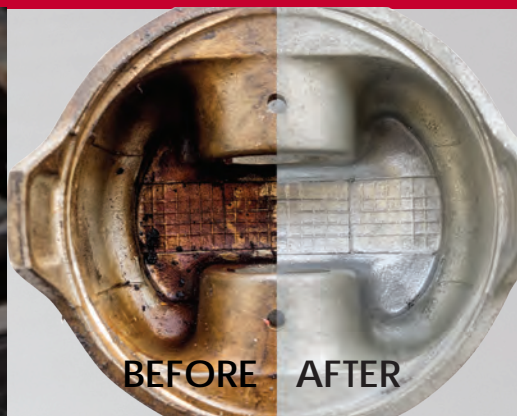

TRY EXOFF AND SEE THE RESULTS FOR YOURSELF

EXOFF WORKSHOP CLEANER