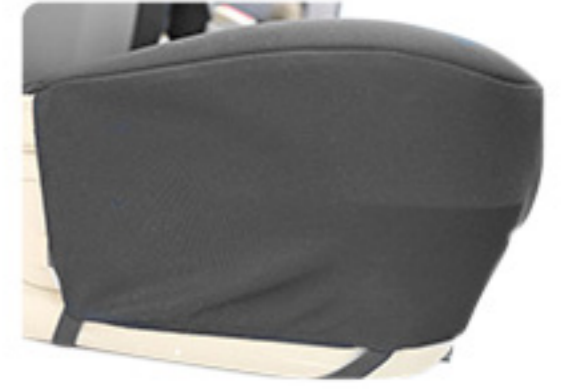

OTHER

OTHER

OTHER

PIECES INCLUDED

**FULL COVERAGE**

Coverking covers your entire seat row for better protection and factory look.

No Center Seat Cover or Console Cover

No Center Seat Cover or Console Cover

No Center Seat Cover or Console Cover

CONTROL ACCESS

**FULL ACCESS**

All seat features and functions are considered in Coverking's seat cover patterns.

Messy

Messy and Obstructed

Consoles Inaccessible

SEAT BACK

**MATCHING POCKET**

Premium storage pocket in matching fabric for a factory look and functionality.

Thin Pocket

Messy Access Hole

No Pocket and Unprotected Seat

AIRBAG

**SAFETY FIRST**

Integrated airbag compliant design with a beautiful matching flap.

Non-Functional

Exposed Square Flap

Unfinished Hole

FIT & FINISH

**QUALITY DETAILS**

Coverking cover pushes over headrest bezels for factory-finished look.

Messy Fit

Visible After Installation