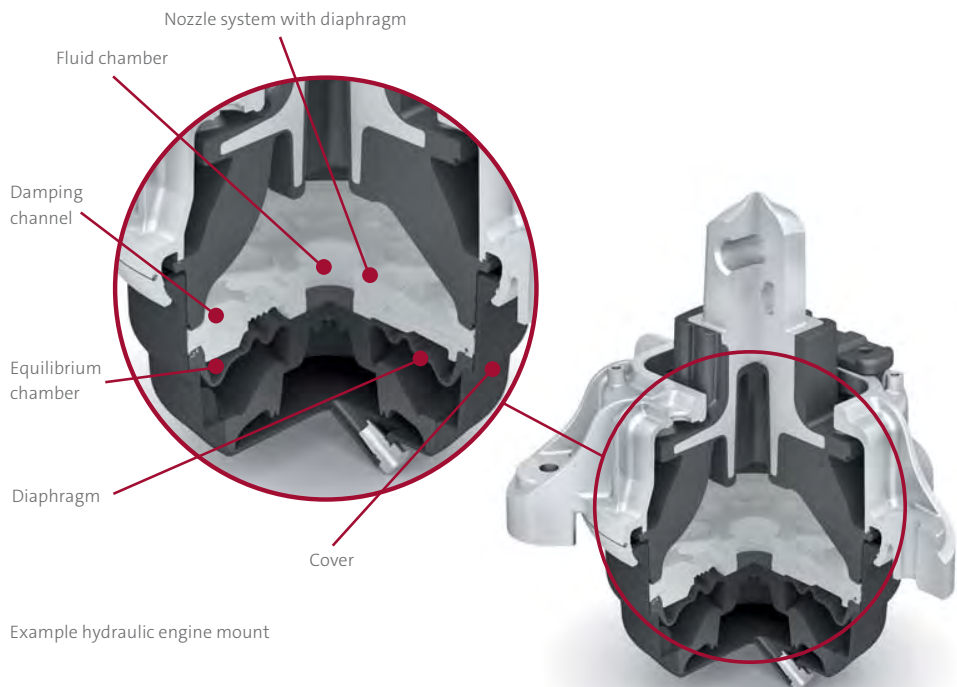

### HYDRAULIC FLUID IMPROVES DAMPING CHARACTERISTICS

Everyone is familiar with the front wheels beginning to shake while driving on what appears to be a flat surface. The steering wheel shakes and excessive vibrations and noises find their way into the vehicle. This is caused by the interaction between the vehicle and road in combination with forces from the vehicle.

Car manufacturers increasingly install hydraulic engine mounts, as they combine acoustic isolation functions of conventional rubber engine mounts with a balanced damping performance.

The strain for engines during idle can be too high for conventional rubber engine mounts leading to insufficient damping qualities. Hydraulic engine mounts can adapt their characteristics depending on the induced strain. The viscous liquid in the hydraulic mount acts as a damper and ensures optimum driving comfort.

### THIS IS HOW IT WORKS

In a hydraulic engine mount, the main rubber spring has an upper and lower chamber. The chambers are connected by a series of canals and separated by a rubber valve. The mainspring is filled with the viscous liquid which acts as a secondary damper. On impacts that generate shock and vibrations, the

rubber valve opens and closes the bypass channel redirecting the viscous liquid flow between the two chambers. This changes the stiffness of the mount, creating optimum damping characteristics for any road condition.