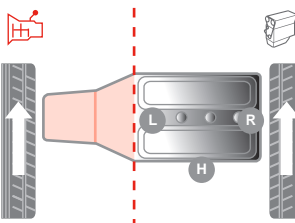

RENAULT - Captur 06/13 -

Engine Mount | Motorlager | Support moteurs | Supporti motore

0.9 TCe 90	H4B 400	06/13	5-MAN	H4B 400	L	49402617	112202847R
			5-MAN		H + U	49361854	11 23 810 35R