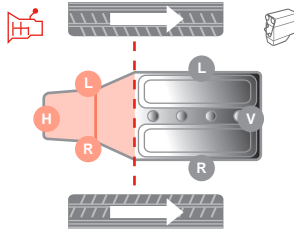

AUDI - 80 (81,85,B2) 08/78 - 08/86

Engine Mount | Motorlager | Support moteurs | Supporti motore

1.3	FY	09/78 - 07/81	MAN/AUT MAN/AUT		L + R V	600667 21652153	893 199 381 B... 811 199 339 B
1.3	EP	09/78 - 07/86	AUT	EP / 01/82 →	L	80000211	893 199 381 D...
			AUT	✘ / 01/82 → / → 81-H-299 000 / EP	R	21652136	893 199 381 C...
			MAN	✘ / → 81-H-299 000 / EP	L + R	600667	893 199 381 B...
			MAN	* / 01/82 → 12/84 / EP	R	600667	893 199 381 B...
			MAN/AUT MAN/AUT	FZ / 01/79 → 12/81 → 81-H-299 000	L + R V	600667 21652153	893 199 381 B... 811 199 339 B
1.6	YP	08/78 - 02/83	AUT		L	80000211	893 199 381 D...
			AUT	✘ / 01/82 → / → 81-H-299 000	R	21652136	893 199 381 C...
			MAN	* / → 12/81	L	600667	893 199 381 B...
			MAN	✘ / → 81-H-299 000	L + R	600667	893 199 381 B...
			MAN/AUT	* / 01/82 → → 81-H-299 000	R V	600667 21652153	893 199 381 B... 811 199 339 B
1.6	DT	08/78 - 07/86	AUT	01/82 →	L	80000211	893 199 381 D...
			AUT	✘ / → 81-H-299 000	R	21652136	893 199 381 C...
			MAN	✘ / → 81-H-299 000	L + R	600667	893 199 381 B...
			MAN	* / 01/82 → 12/84	R	600667	893 199 381 B...
			MAN/AUT	* / 01/85 → / → 81-H-299 000 → 81-H-299 000	R V	21652136 21652153	893 199 381 C... 811 199 339 B
1.6	YT, YY	08/78 - 07/81	AUT		L	80000211	893 199 381 D...
1.6	SA	02/86 - 07/86	AUT		L	80000211	893 199 381 D...
			AUT	✘ / → 81-H-299 000	R	21652136	893 199 381 C...
			MAN	✘ / → 81-H-299 000	L + R	600667	893 199 381 B...
			MAN/AUT	* / → 81-H-299 000 → 81-H-299 000	R V	21652136 21652153	893 199 381 C... 811 199 339 B
1.6 D	CR, JK	08/80 - 08/86	AUT		L	80000211	893 199 381 D...
			MAN	* / 01/82 → 12/84	R	600667	893 199 381 B...
			MAN	✘ / → 81-H-299 000	L + R	600667	893 199 381 B...
			MAN/AUT	→ 81-H-299 000	V	21652153	811 199 339 B
1.6 GLE	YZ	08/78 - 07/82	AUT		L	80000211	893 199 381 D...
			AUT	✘ / 01/82 → / → 81-H-299 000	R	21652136	893 199 381 C...
			MAN	* / → 12/81	L	600667	893 199 381 B...
			MAN	* / 01/82 →	R	600667	893 199 381 B...
			MAN/AUT	✘ / → 81-H-299 000 → 81-H-299 000	L + R V	600667 21652153	893 199 381 B... 811 199 339 B
1.6 TD	CY	08/81 - 05/86	AUT		L	80000211	893 199 381 D...
			AUT	✘ / 01/82 → / → 81-H-299 000	R	21652136	893 199 381 C...
			MAN	✘ / → 81-H-299 000	L + R	600667	893 199 381 B...
			MAN	* / 01/82 → 12/84	R	600667	893 199 381 B...
			MAN/AUT	* / 01/85 → / → 81-H-299 000 → 81-H-299 000	R V	21652136 21652153	893 199 381 C... 811 199 339 B
1.8	DS, JV	01/83 - 08/86	AUT		L	80000211	893 199 381 D...
			AUT	✘ / → 81-H-299 000	R	21652136	893 199 381 C...
			MAN	✘ / → 81-H-299 000	L + R	600667	893 199 381 B...
			MAN	* / → 12/84	R	600667	893 199 381 B...
			MAN/AUT	* / 01/85 → / → 81-H-299 000 → 81-H-299 000	R V	21652136 21652153	893 199 381 C... 811 199 339 B
1.8	JN	08/83 - 08/86	AUT		L	80000211	893 199 381 D...
1.8	SF	02/86 - 07/86	AUT		L	80000211	893 199 381 D...
			AUT	✘ / → 81-H-299 000	R	21652136	893 199 381 C...
			MAN	* / → 81-H-299 000	R	21652136	893 199 381 C...
			MAN/AUT	→ 81-H-299 000	V	21652153	811 199 339 B
1.8 GTE	DZ	10/84 - 08/86	AUT	✘ / → 81-H-299 000	R	21652136	893 199 381 C...
			AUT		L	80000211	893 199 381 D...
			MAN	✘ / → 81-H-299 000	L + R	600667	893 199 381 B...
			MAN/AUT	→ 81-H-299 000	V	21652153	811 199 339 B