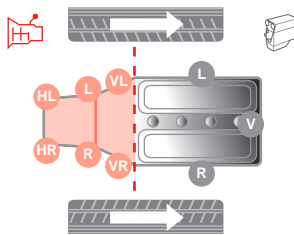

AUDI - 100 / Avant (44,44Q,C3) 08/82 - 07/91

Engine Mount | Motorlager | Support moteurs | Supporti motore

1.8	DR, RS	08/82 - 12/87	MAN/AUT		L + R	80000226	443 199 381