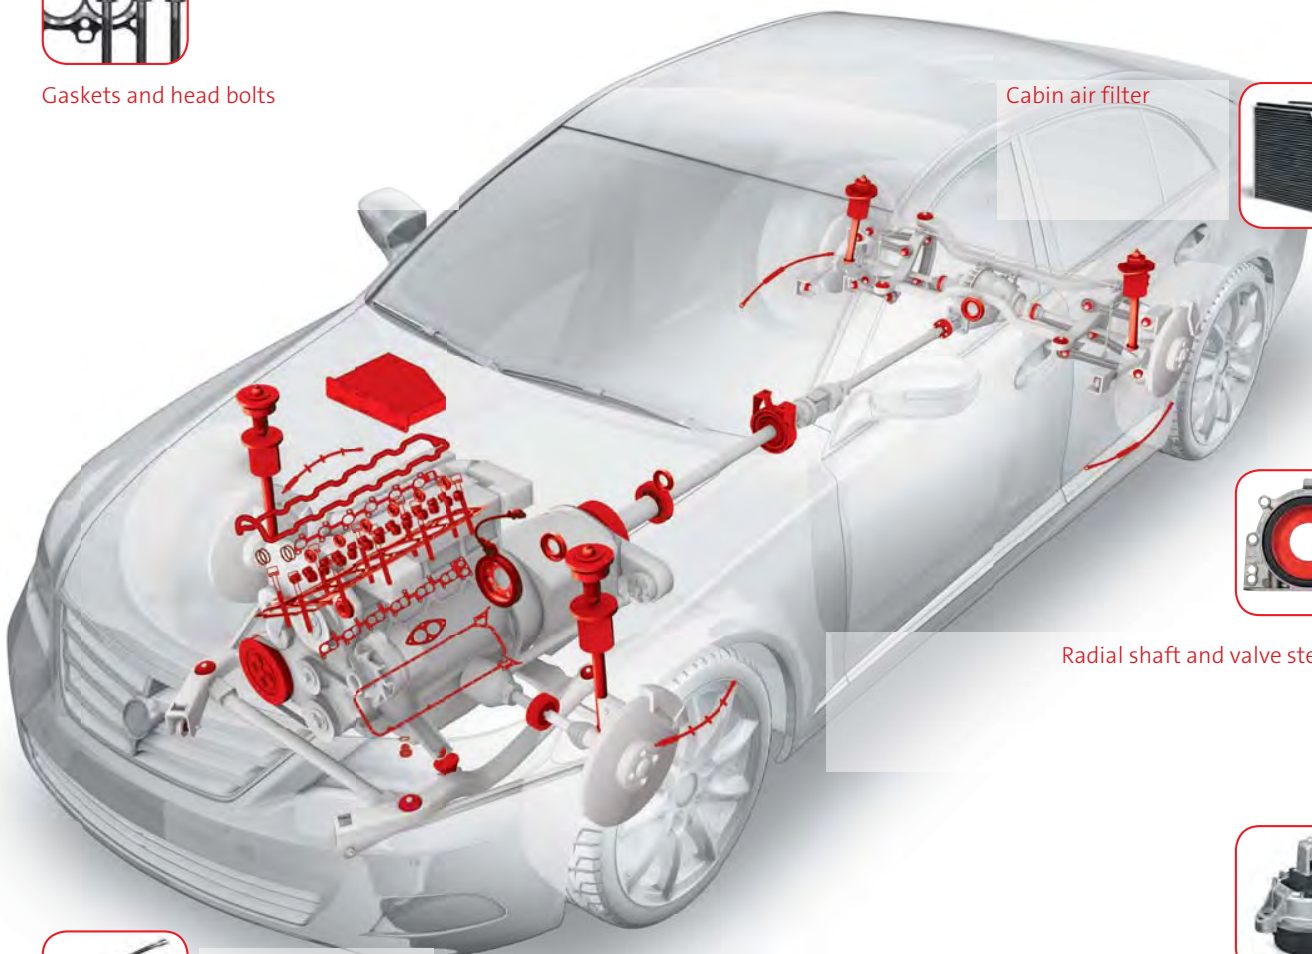

# PRODUCT OVERVIEW

Gaskets and head bolts

Cabin air filter

Radial shaft and valve stem seals

Brake hoses

Vibration control parts for chassis, engine and transmission

No matter which products you choose from the Corteco product portfolio, you always receive outstanding original quality. This high quality standard is directly linked to Freudenberg and characterises our comprehensive spare parts range. Corteco offers more than 20,000 products and service kits to garages - among them leading brands such as the Simmerring® radial shaft seal. Our extensive product programme comprises oil seals, valve stem seals, flat gaskets and engine kits, vibration control technology such as engine mounts, pulleys and suspension mounts as well as cabin air filters and brake hoses.