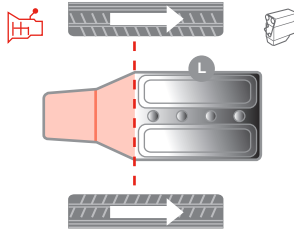

OE

AUDI - A4 / Avant / Allroad (8W2,8W5,8WH,B9) 08/15 -

Engine Mount | Motorlager | Support moteurs | Supporti motore

1.4 TFSI	CVNA	08/15	7-DK	L	49387382	8W0 199 371 BF