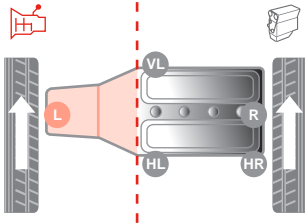

OE

ALFA ROMEO - 146 10/95 - 01/01

Engine Mount | Motorlager | Support moteurs | Supporti motore

1.4 i.e. 16V T.S.	AR 33503, AR 38501	11/96 - 01/01	MAN/AUT		HR	80001802	60627691
1.6 i.e. 16V T.S.	AR 38201, AR 67601	11/96 - 01/01	MAN/AUT		HR	80001802	60627691
1.8 i.e. 16V T.S.	AR 32201, AR 38401, AR 67106	11/96 - 01/01	MAN/AUT		VL + U	80001476	7770915...
1.9 JTD	AR 32302	02/99 - 01/01	MAN/AUT		HL	80001480	60816689...
			MAN/AUT		R	49357906	60662481
2.0 16V	AR 32301	03/98 - 01/01	MAN/AUT		VL + U	80001476	7770915...
2.0 16V T.S.	AR 67204	10/95 - 01/01	MAN/AUT		VL + U	80001476	7770915...

Gearbox Mount | Getriebelager | Support boîte de vitesses | Supporti cambio

1.4 i.e. 16V T.S.	AR 33503, AR 38501	11/96 - 01/01	MAN/AUT		L	80001365	7782435...
1.6 i.e. 16V T.S.	AR 38201, AR 67601	11/96 - 01/01					
1.8 i.e. 16V T.S.	AR 32201, AR 38401, AR 67106	11/96 - 01/01					
2.0 16V	AR 32301	03/98 - 01/01					
2.0 16V T.S.	AR 67204	10/95 - 01/01