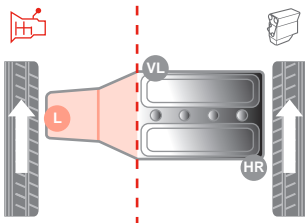

ALFA ROMEO - Spider 06/95 - 04/05

Engine Mount | Motorlager | Support moteurs | Supporti motore

1.8 16V	AR 32201	05/98 - 04/05	MAN/AUT		HR	80001802	60627691
2.0 JTS	937 A1.000	04/03 - 04/05	MAN/AUT		VL + U	80001476	7770915...
2.0 T.SPARK 16V	AR 16201, AR 32301, AR 32310	06/95 - 04/05	MAN/AUT		VL + U	80001476	7770915...