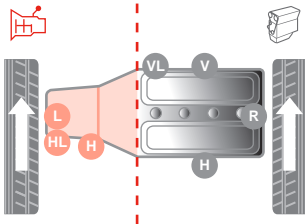

ALFA ROMEO - Mito 09/08 -

Engine Mount | Motorlager | Support moteurs | Supporti motore

1.3 MultiJet	199 B1.000, 330 A1.000	10/09	5-MAN		H	49363479	55702836
1.3 MultiJet	199 B4.000, 199 B8.000	01/11	MAN		V	80001487	55700435
1.3 MultiJet	199 B4.000, 199 B8.000	01/11	5-MAN		H	49363479	55702836
1.4	199 A6.000, 955 A1.000	09/08	MAN/AUT		R	80001800	55700431...
1.4 MultiAir	955 A6.000	08/10	MAN/AUT		VL	80001839	55700431...
1.4 MultiAir	955 A6.000	08/10	MAN/AUT		R	80001800	55700431...
1.4 TJet	198 A4.000, 199 A8.000	09/08	MAN/AUT		R	80001978	51813198
1.4 Turbo MultiAir	955 A2.000, 955 A7.000	10/09	MAN/AUT		R	80001978	51813198

Gearbox Mount | Getriebelager | Support boîte de vitesses | Supporti cambio

1.3 MultiJet	199 B1.000, 330 A1.000	10/09	MAN/AUT		HL	80001494	55703651...
1.4	199 A6.000	09/08	MAN/AUT	35 KGM	L	49389364	50515483
1.4 TB	955 B1.000	12/13	MAN/AUT	35 KGM	L	49389364	50515483
1.4 TJet	198 A1.000	09/08	MAN/AUT	35 KGM	H	80001840	55700655...
1.4 TJet	199 A8.000	09/08	MAN/AUT	35 KGM	L	49389364	50515483
1.4 TJet	199 A8.000	09/08	MAN/AUT	35 KGM	H	80001840	55700655...
1.4 Turbo MultiAir	940 A2.000, 955 A2.000, 955 A7.000, 955 A8.000	10/09	MAN/AUT	35 KGM	L	49389364	50515483
1.6 JTDM	955 A4.000	09/08	MAN/AUT	35 KGM	L	49389364	50515483
1.6 JTDM	198 A2.000, 955 A3.000	09/08	MAN/AUT	35 KGM	H	80001840	55700655...