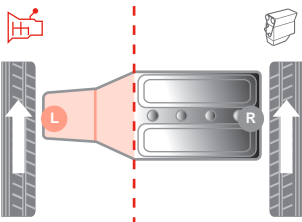

CITROËN - DS3 Cabriolet 01/13 - 07/15

Engine Mount | Motorlager | Support moteurs | Supporti motore

1.2 VTi 82	HMZ (EB2F)	01/13 - 07/15	MAN/AUT		R + O	49382886	9676780580...
1.6 Racing	5FD (EP6DTS)	03/14 - 07/15	MAN/AUT		R + O	49402610	1839 J2...