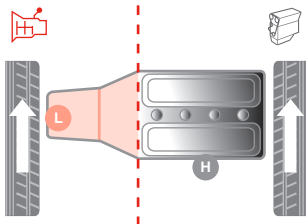

AUDI - TT / Roadster (FV9) 11/14 -

Engine Mount | Motorlager | Support moteurs | Supporti motore

2.0 TFSI	CHHC	11/14					
2.0 TFSI quattro	CHHC, CNTC	11/14	MAN/AUT	MQ350 / → 05/16	H	49388317	5Q0 199 855 Q...
2.0 TTS quattro	CJXF, CJXG	11/14					

Gearbox Mount | Getriebelager | Support boîte de vitesses | Supporti cambio

1.8 TFSI	CJSA, CJSB	08/15	MAN/AUT	DQ 250	L + O	49388318	5Q0 199 555 T