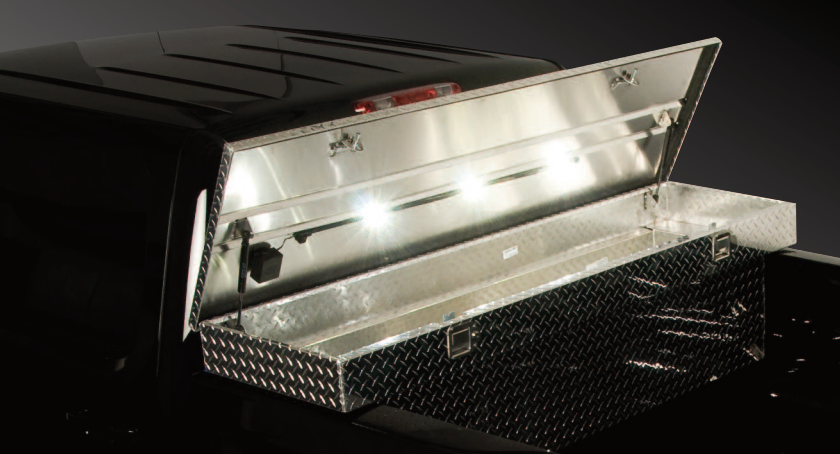

PUTCO®

LED Strip Lighting Kits

LED Truck Bed Lighting Kit

OSRAM LEDs

Sensor Switch

- ▼ High-power OSRAM LEDs provide bright illumination of the truck bed, toolbox, or any area the kits are mounted.
- ▼ Each kit is created utilizing 3M's Light-by-Wire technology, a low-profile, flexible and durable system providing 100% weather-proof protection.
- ▼ Truck Bed and Single Strip Light Kit features fully electronic capacitive sensor switch to turn the lights on and off. Simply wave your hand within 1/4 inch of the switch and the kit turns on and off, no need to search for any switch in the dark. (Automatically shuts off after 20 minutes to prevent battery drainage.)
- ▼ Easy installation with pre-applied 3M Automotive Attachment Tape.

Before

After

LED Toolbox Lighting Kit

3M Light-by-Wire Technology

OSRAM LEDs

Toolbox Kit includes battery power pack (batteries not included)

| Part# | Description | Year | UPC |
|--------|-------------------------------|-----------|--------------|
| 235010 | LED Truck Bed Lighting Kit | Universal | 010536233346 |
| 235020 | LED Single Strip Lighting Kit | Universal | 010536233353 |
| 235030 | LED Toolbox Lighting Kit | Universal | 010536233360 |
| 235040 | Battery Wiring Kit | Universal | 010536233377 |