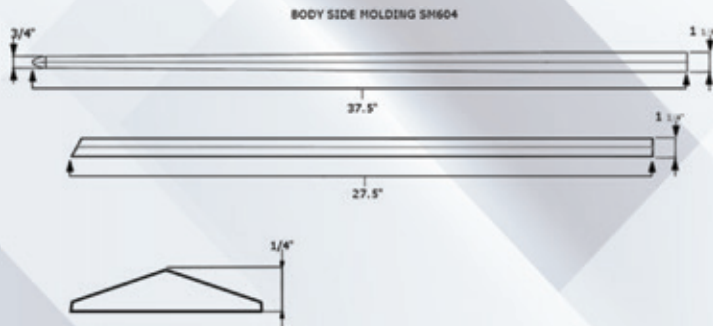

IMP349X—(07-13) 69517, 18"

BODY SIDE MOLDINGS

- Quality fitment
- Constructed of durable automotive-grade ABS
- Installs with pre-applied 3M® tape
- Limited lifetime warranty

SM600-SM606

SM607-SM608

CHEVROLET			
SM604	15-19	COLORADO CREW CAB	CHROME, SET OF 4, 2 PC B (27.5"), 2 PC C (37.5")
SM601	11-19	CRUZE	CHROME, SET OF 4, 2 PC A (22"), 2 PC D (39")
SM600	10-17	EQUINOX	CHROME, SET OF 4, 2 PC A (22"), 2 PC C (37.5")
SM602	18-19	EQUINOX	CHROME, SET OF 4, 2 PC B (27.5"), 2 PC D (39")
SM601	14-19	IMPALA	CHROME, SET OF 4, 2 PC A (22"), 2 PC D (39")
SM602	08-12	MALIBU	CHROME, SET OF 4, 2 PC B (27.5"), 2 PC D (39")
SM601	13-19	MALIBU	CHROME, SET OF 4, 2 PC A (22"), 2 PC D (39")
SM607	14-18	SILVERADO DOUBLE CAB	CHROME, SET OF 4, 2 PC F (24.5"), 2 PC H (41")
SM608	14-18	SILVERADO CREW CAB	CHROME, SET OF 4, 2 PC G (38"), 2 PC I (42")
SM608	10-19	SUBURBAN	CHROME, SET OF 4, 2 PC G (38"), 2 PC I (42")
SM607	15-19	TAHOE	CHROME, SET OF 4, 2 PC F (24.5"), 2 PC H (41")
CHRYSLER			
SM605	11-18	300	CHROME, SET OF 4, 2 PC F (24.5"), 2 PC E (41.5")
SM601	15-17	200	CHROME, SET OF 4, 2 PC A (22"), 2 PC D (39")
SM603	08-16	TOWN & COUNTRY	CHROME, SET OF 4, 2 PC C (37.5"), 2 PC D (39")
DODGE			
SM606	11-19	DURANGO	CHROME, SET OF 4, 2 PC D (39"), 2 PC E (41.5")
SM603	10-18	GRAND CARAVAN	CHROME, SET OF 4, 2 PC C (37.5"), 2 PC D (39")
SM602	08-18	JOURNEY	CHROME, SET OF 4, 2 PC B (27.5"), 2 PC D (39")
SM607	10-18	RAM CREW CAB HD	CHROME, SET OF 4, 2 PC F (24.5"), 2 PC H (41")
SM607	09-18	RAM QUAD CAB	CHROME, SET OF 4, 2 PC F (24.5"), 2 PC H (41")
SM608	10-18	RAM CREW CAB HD	CHROME, SET OF 4, 2 PC G (38"), 2 PC I (42")
SM608	09-18	RAM CREW CAB	CHROME, SET OF 4, 2 PC G (38"), 2 PC I (42")
FORD			
SM600	15-19	EDGE	CHROME, SET OF 4, 2 PC A (22"), 2 PC C (37.5")
SM602	13-19	ESCAPE	CHROME, SET OF 4, 2 PC B (27.5"), 2 PC D (39")
SM608	07-17	EXPEDITION	CHROME, SET OF 4, 2 PC G (38"), 2 PC I (42")
SM607	15-19	F150 SUPERCAB	CHROME, SET OF 4, 2 PC F (24.5"), 2 PC H (41")