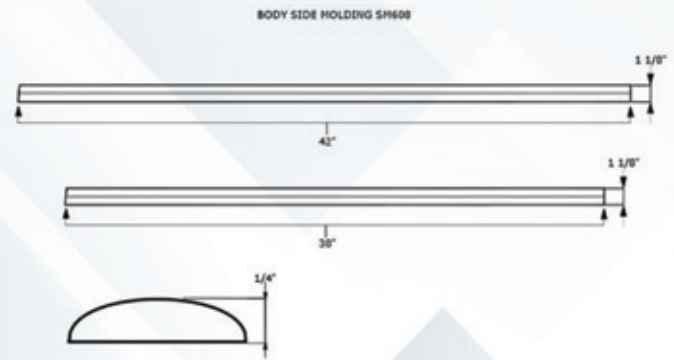

IMP349X—(07-13) 69517, 18"

BODY SIDE MOLDINGS

- Quality fitment
- Constructed of durable automotive-grade ABS
- Installs with pre-applied 3M® tape
- Limited lifetime warranty

SM600-SM606

SM607-SM608

CHEVROLET			
SM604	15-19	COLORADO CREW CAB	CHROME, SET OF 4, 2 PC B (27.5"), 2 PC C (37.5")
SM601	11-19	CRUZE	CHROME, SET OF 4, 2 PC A (22"), 2 PC D (39")
SM600	10-17	EQUINOX	CHROME, SET OF 4, 2 PC A (22"), 2 PC C (37.5")
SM602	18-19	EQUINOX	CHROME, SET OF 4, 2 PC B (27.5"), 2 PC D (39")
SM601	14-19	IMPALA	CHROME, SET OF 4, 2 PC A (22"), 2 PC D (39")
SM602	08-12	MALIBU	CHROME, SET OF 4, 2 PC B (27.5"), 2 PC D (39")
SM601	13-19	MALIBU	CHROME, SET OF 4, 2 PC A (22"), 2 PC D (39")
SM607	14-18	SILVERADO DOUBLE CAB	CHROME, SET OF 4, 2 PC F (24.5"), 2 PC H (41")
SM608	14-18	SILVERADO CREW CAB	CHROME, SET OF 4, 2 PC G (38"), 2 PC I (42")
SM608	10-19	SUBURBAN	CHROME, SET OF 4, 2 PC G (38"), 2 PC I (42")
SM607	15-19	TAHOE	CHROME, SET OF 4, 2 PC F (24.5"), 2 PC H (41")
CHRYSLER			
SM605	11-18	300	CHROME, SET OF 4, 2 PC F (24.5"), 2 PC E (41.5")
SM601	15-17	200	CHROME, SET OF 4, 2 PC A (22"), 2 PC D (39")
SM603	08-16	TOWN & COUNTRY	CHROME, SET OF 4, 2 PC C (37.5"), 2 PC D (39")
DODGE			
SM606	11-19	DURANGO	CHROME, SET OF 4, 2 PC D (39"), 2 PC E (41.5")
SM603	10-18	GRAND CARAVAN	CHROME, SET OF 4, 2 PC C (37.5"), 2 PC D (39")
SM602	08-18	JOURNEY	CHROME, SET OF 4, 2 PC B (27.5"), 2 PC D (39")
SM607	10-18	RAM CREW CAB HD	CHROME, SET OF 4, 2 PC F (24.5"), 2 PC H (41")
SM607	09-18	RAM QUAD CAB	CHROME, SET OF 4, 2 PC F (24.5"), 2 PC H (41")
SM608	10-18	RAM CREW CAB HD	CHROME, SET OF 4, 2 PC G (38"), 2 PC I (42")
SM608	09-18	RAM CREW CAB	CHROME, SET OF 4, 2 PC G (38"), 2 PC I (42")
FORD			
SM600	15-19	EDGE	CHROME, SET OF 4, 2 PC A (22"), 2 PC C (37.5")
SM602	13-19	ESCAPE	CHROME, SET OF 4, 2 PC B (27.5"), 2 PC D (39")
SM608	07-17	EXPEDITION	CHROME, SET OF 4, 2 PC G (38"), 2 PC I (42")
SM607	15-19	F150 SUPERCAB	CHROME, SET OF 4, 2 PC F (24.5"), 2 PC H (41")