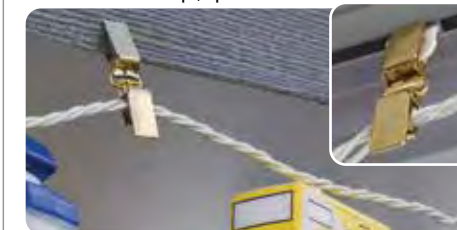

LANTERN SNAPS Attach patio lights, screens, canvas or poly film to your awning quickly and easily. Open one end, snap to awning fabric, then snap the other end to the lights, or push the flexible tabs into the awning roller bar channel and attach the snaps to the tabs. Durable metal construction.

42713 Lantern Snaps, 4pk