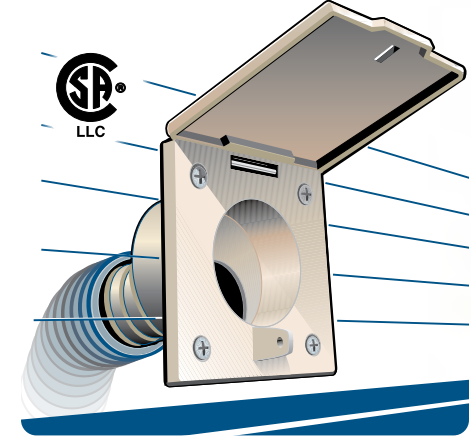

FILL SPOUT WITH DOOR Fill spout with door is designed with a loop and slot for pin or lock to ensure secure closure. Colonial white. Door is spring-loaded snap-shut design.

- 37102 25/ctn