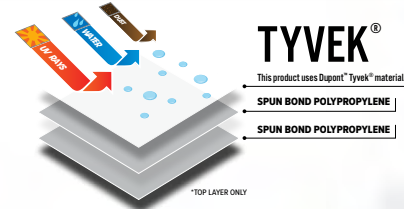

CLASS C

- 56312 Pro-Tec RV Cover, Class C, 20'–23'
- 56314 Pro-Tec RV Cover, Class C, 23'–26'
- 56316 Pro-Tec RV Cover, Class C, 26'–29'
- 56318 Pro-Tec RV Cover, Class C, 29'–32'6"

TRAVEL TRAILER

- 56320 Pro-Tec RV Cover, Travel Trailer, Up to 15'
- 56322 Pro-Tec RV Cover, Travel Trailer, 15'–18'
- 56324 Pro-Tec RV Cover, Travel Trailer, 18'–20'
- 56326 Pro-Tec RV Cover, Travel Trailer, 20'–22'
- 56328 Pro-Tec RV Cover, Travel Trailer, 22'–24'
- 56330 Pro-Tec RV Cover, Travel Trailer, 24'–26'
- 56332 Pro-Tec RV Cover, Travel Trailer, 26'–28'6"
- 56334 Pro-Tec RV Cover, Travel Trailer, 28'6"–31'6"
- 56336 Pro-Tec RV Cover, Travel Trailer, 31'6"–34'
- 56338 Pro-Tec RV Cover, Travel Trailer, 34'–37'

FIFTH WHEEL

- 56340 Pro-Tec RV Cover, Fifth Wheel, Up to 23'
- 56342 Pro-Tec RV Cover, Fifth Wheel, 23'–25'6"
- 56344 Pro-Tec RV Cover, Fifth Wheel, 25'6"–28'
- 56346 Pro-Tec RV Cover, Fifth Wheel, 28'–31'
- 56348 Pro-Tec RV Cover, Fifth Wheel, 31'–34'
- 56350 Pro-Tec RV Cover, Fifth Wheel, 34'–37'
- 56352 Pro-Tec RV Cover, Fifth Wheel, 37'–40'
- 56354 Pro-Tec RV Cover, Fifth Wheel, 40'–44'

TOY HAULER

- 56356 Pro-Tec RV Cover, Toy Hauler, Up to 20'
- 56358 Pro-Tec RV Cover, Toy Hauler, 20'–24'
- 56360 Pro-Tec RV Cover, Toy Hauler, 24'–28'
- 56362 Pro-Tec RV Cover, Toy Hauler, 28'–30'
- 56364 Pro-Tec RV Cover, Toy Hauler, 30'–33'6"
- 56366 Pro-Tec RV Cover, Toy Hauler, 33'6"–37'
- 56368 Pro-Tec RV Cover, Toy Hauler, 37'–40'