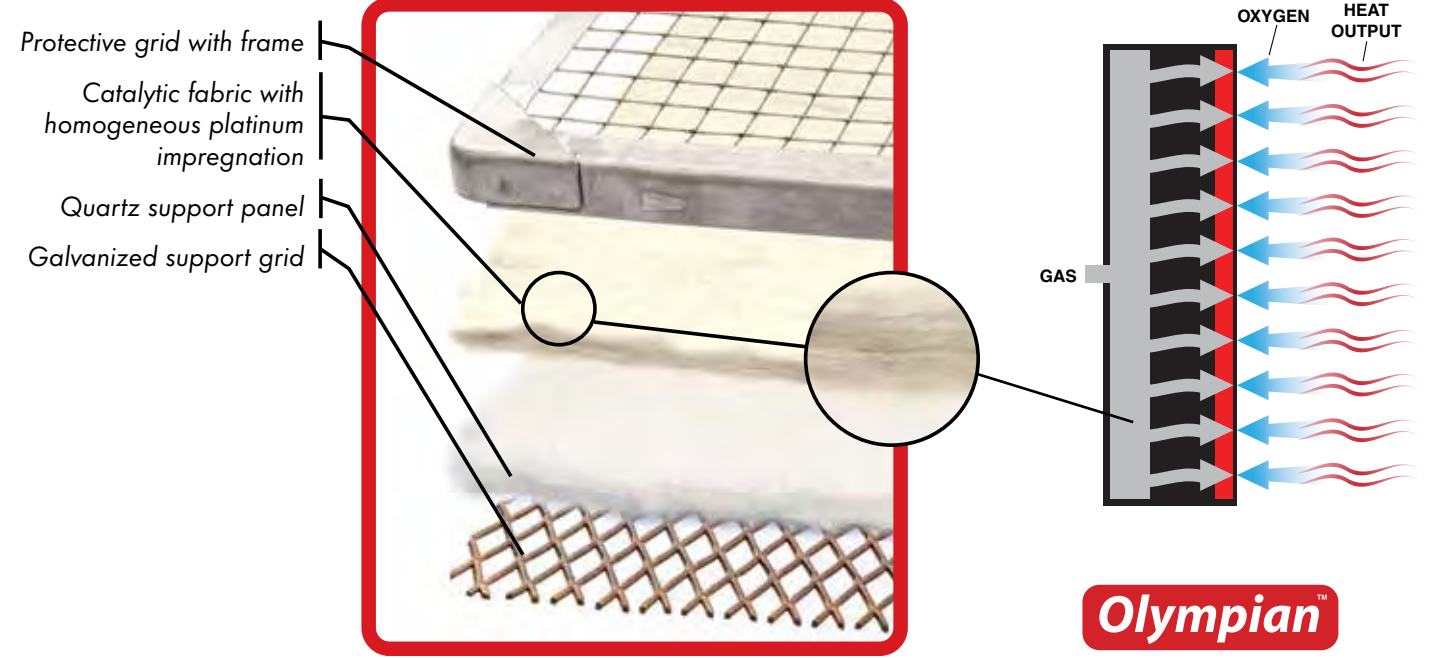

OLYMPIAN CATALYTIC HEATING ELEMENT Features a high porosity spongy texture which allows for perfect transport of the oxygen needed for combustion. The catalytic heating element is evenly impregnated with platinum, guaranteeing optimal oxidation of gas and elimination of the mix of dangerous gas emissions.

Platinum Catalytic heating system for all Wave Heater models