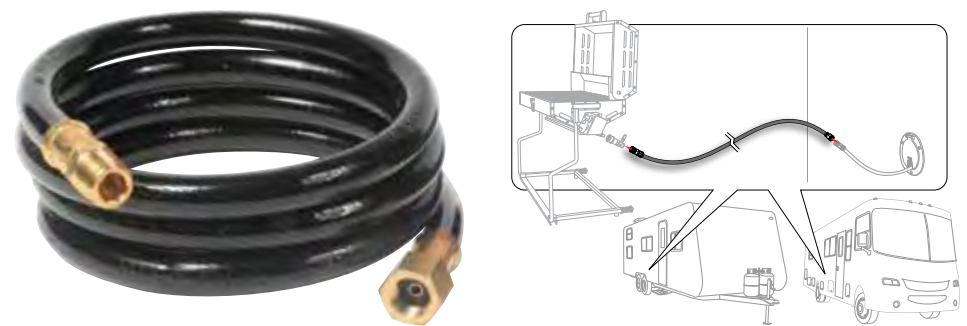

- 59823 5'
- 59825 12'

PROPANE APPLIANCE EXTENSION HOSE Provides an extension for portable propane appliances. For low pressure use only. 1/4" Male NPT x 1/4" Female NPSM.

- 59883 5'

AUTOMATIC CHANGEOVER TWO-STAGE REGULATOR For RVs with dual propane tank hookup. Regulator maintains constant gas pressure and automatically changes from empty tank to full one. Allows removal of empty cylinder for refill without interrupting propane supply. Inlet: 1/4" SAE inverted flare. Outlet: 3/8" NPT female. BTU rating: service cylinder: 210,000 BTU/hr; reserve cylinder: 130,000 BTU/hr.