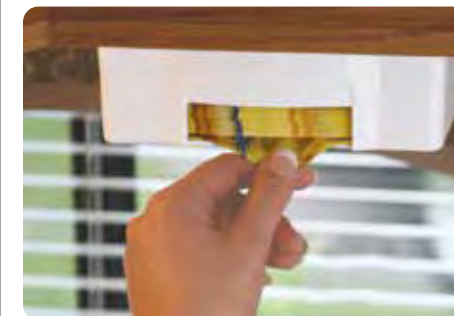

43593 Pop-A-Bag Hanger

POP-A-NAPKIN Keep napkins handy and clean. Napkin dispenser installs easily under cabinet or shelf. Easy to refill.

57041 White

57042 Black

POP-A-BOWL Save space by storing 6" disposable bowls or plates under your cabinet or shelf or next to the microwave. Mounts easily with screws (included).