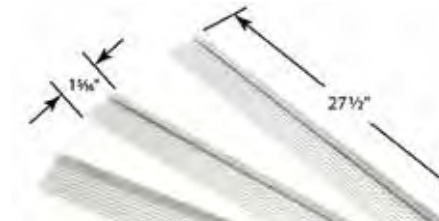

RS700 For Norcold refrigerator vents with 27.5" louver openings.
42153 RS700 for Refrigerator Vents, 3pk