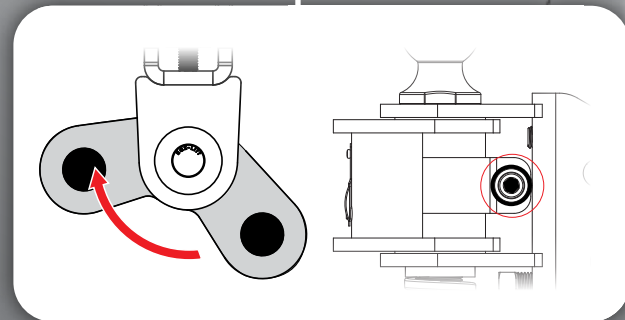

One bolt adjustable sway control.