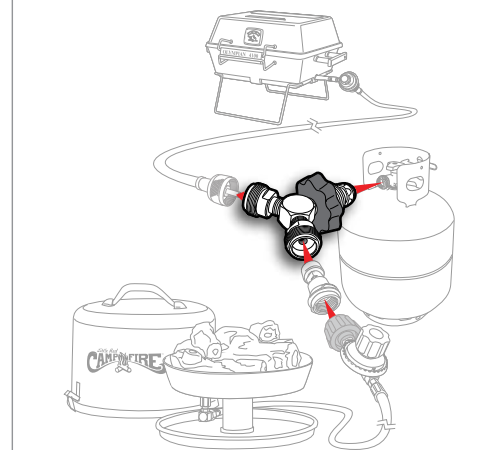

PROPANE Y ADAPTER WITH HANDWHEEL

For use on a 20 or 30 lb refillable propane tank. Allows you to operate two appliances such as a Campfire and a grill at once from the same cylinder. Provides excess flow protection in case of broken gas line. Male Soft-Nose P.O.L. x Two 1"-20 Male Throwaway Cylinder Thread Connections.

59893 Propane Y Adapter