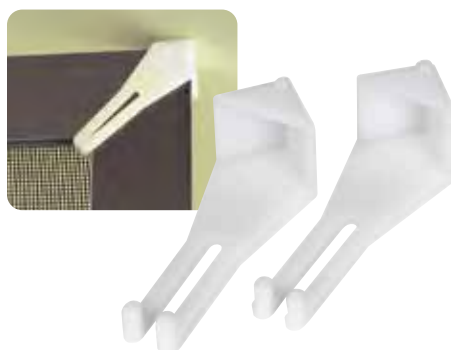

SCREEN DOOR AWNING SAVERS

Snap the plastic Awning Saver on the corner of the screen door to help prevent ruined awnings. Snaps on quickly and easily without tools.

42073 2/pack