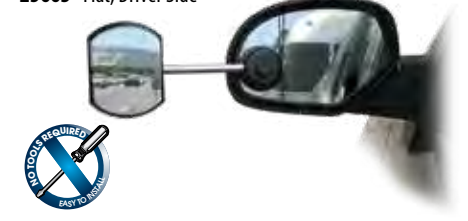

TOW-N-SEE™ POWER MIRROR EXTENDER

Don't spend money on expensive aftermarket power mirror extensions. Tow-N-See Mirror moves along with your power mirrors so you can adjust your view while sitting in the driver's seat. Installs in just seconds with a twist of the knob, leaving no marks and making it easy to transfer from one vehicle to the next. Tow-N-See...The one that works! Patented.

25668 Convex, Passenger Side

25663 Flat, Driver Side