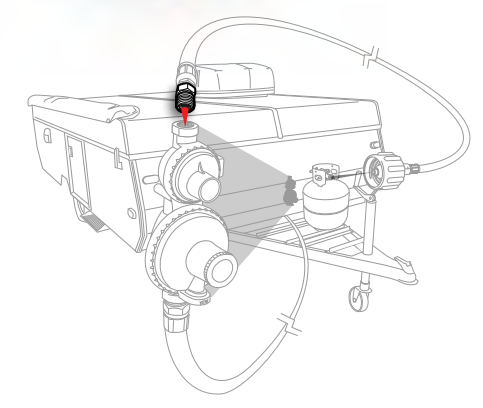

PROPANE FITTINGS For use on some regulators to allow connection of a propane pigtail with 1/4" inverted flare connection to a regulator that has female 1/4" NPT port(s). 1/4" Male NPT x 1/4" Female Inverted Flare.

59953 NPT 1/4" Fitting

59954 NPT 1/4" Fitting w/ Check Valve