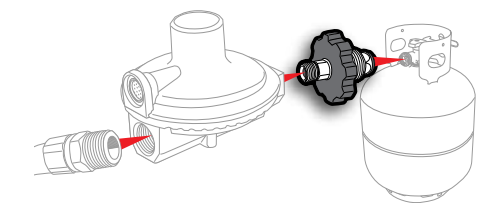

P.O.L. PLUG ADAPTER For use on a 20 or 30 lb refillable tank to connect cylinder to regulator. Converts 1/4" NPT to female P.O.L. Provides excess flow protection in case of broken gas line. Soft Nose P.O.L. x 1/4" Male NPT.

59203 P.O.L. Plug Adapter