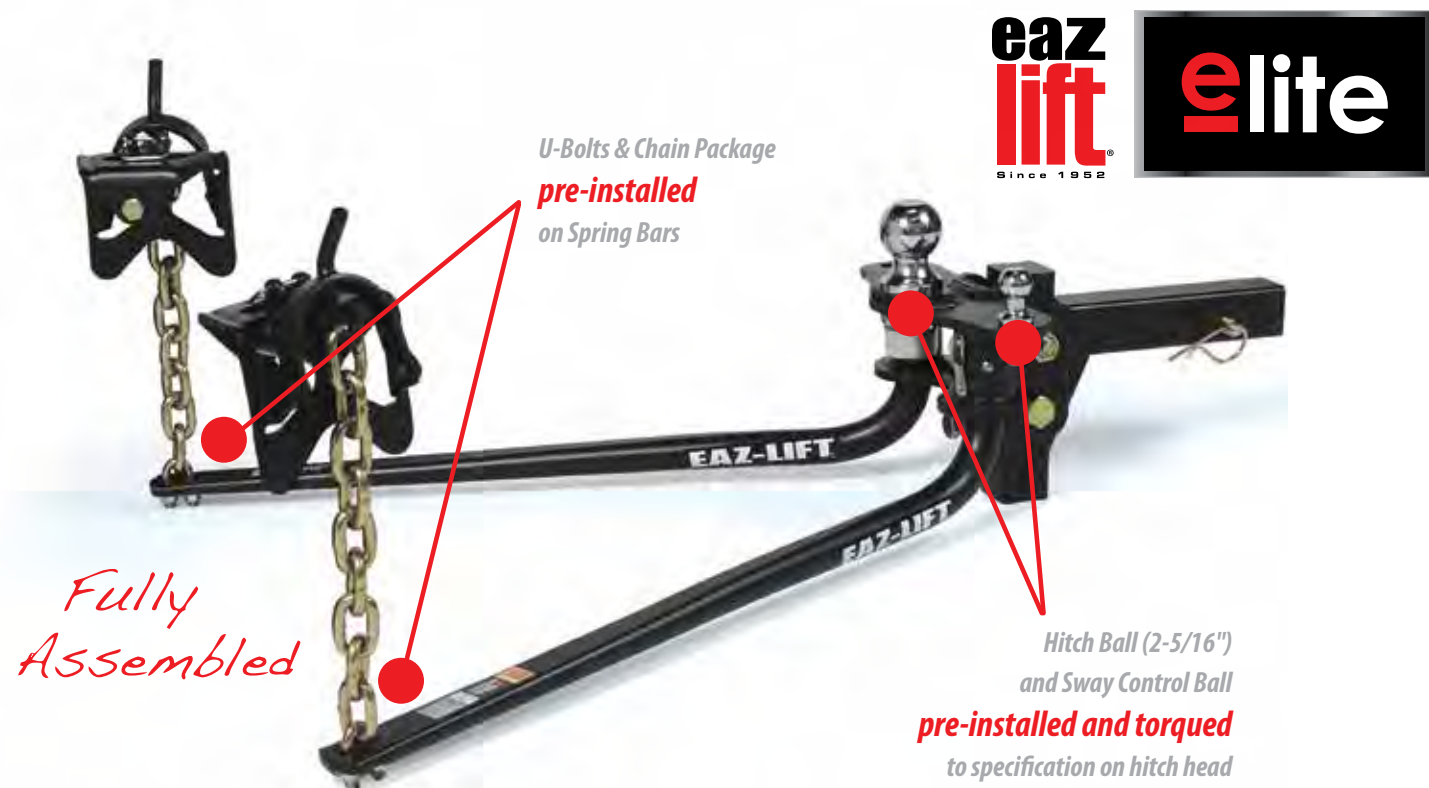

Ready to Tow Hitch Kits

Pre-installed components save installation time

Round Bar WDH with Shank
+
SWAY CONTROL
+
Hitch Ball
=
Quicker Set-up