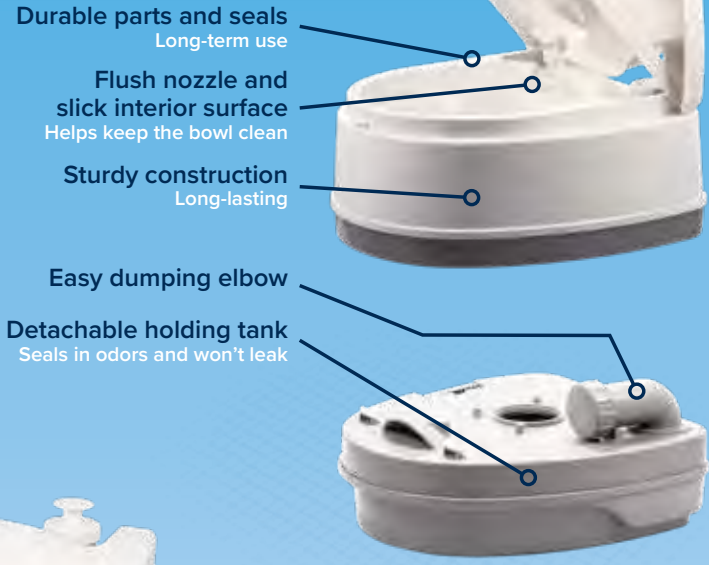

A durable, comfortable option for camping, hunting, road trips and boat trips. Features a larger seat size than most brands, and a larger bowl. Pump flush action effectively rinses the bowl. Detachable holding tank seals firmly to prevent escaping leaks and odors. The holding tank's slick interior surface makes waste removal easier and more efficient. Remove the flush tank one handed by toggling a single spring-loaded locking latch. Features a latchable lid for easier transport. Lid can be completely removed for cleaning. Made of durable ABS resin.