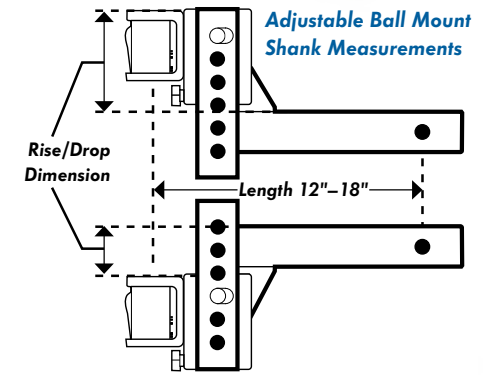

A1. HI/LOW SHANK 2 1/2" Drop, 5 1/2" Rise

- 48650 12" Shank, Forged
- 48121 14" Shank
- 48122 16" Shank
- 48123 18" Shank