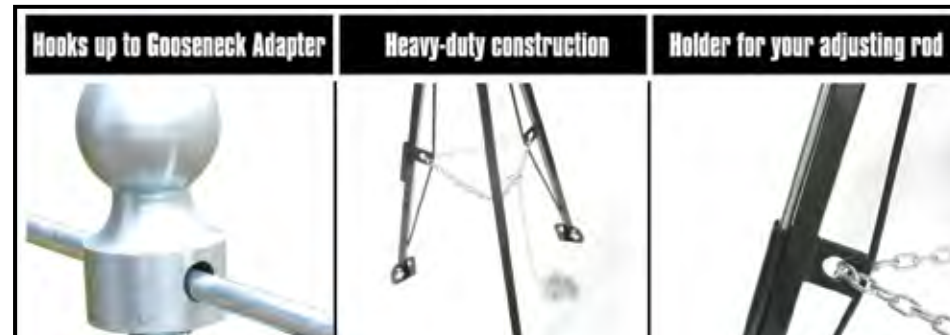

KING PIN 5TH WHEEL STABILIZING JACK

Major height adjustments are made by simply moving the adjustable foot pads inward or outward; minor adjustments are made at the screw level with the provided stabilizing adjusting lever. Designed for use with 5th wheel trailers whose coaches have a king pin height of 39" to 50". Fully assembled with steel tube construction and zinc-plated chain. Lockable for added security. Designed to allow use of padlock to secure Stabilizing Jack to trailer. 5000 lb maximum load capacity.

48855 King Pin Stabilizing Jack

GOOSENECK STABILIZER JACK

Reduces movement on trailer; works with horse trailers and 5th wheel trailers with gooseneck adapter installed. Heavy duty steel construction; powder coated for maximum rust protection. Features zinc-plated chain and large foot pads. Hooks up to Gooseneck Adapter (sold separately). Adjustable from 30 to 44". Maximum load: 7500 lb.

48850 Gooseneck Stabilizer Jack

HEAVY DUTY ADJUSTABLE STABILIZER

HD Use under front or rear of trailer for greater stability. Large 6" x 6" reinforced base for better ground contact. 5000 lb capacity. Adjusts from 9 to 14".

44531 Heavy Duty Adjustable Stabilizer

SAV-A-STEP BRACE Place under RV entry steps for safety. Stabilizes steps and helps keep the coach from rocking. Helps prevent sag and wear. Heavy-gage steel with a 3/4" solid metal screw thread. 1000 lb limit.

43681 4 5/8"-8"

43691 7 5/8"-14"

SELF-STOR STEP SUPPORT

Mount under RV entry steps for safety. Swings up and stores securely under RV Step. Stabilizes steps and helps keep the coach from rocking. Helps prevent sag and wear. Heavy-gage steel with a 3/4" solid metal screw thread. 1000 lb limit.

43671 Self-Stor Step Support

SLIDE-OUT SUPPORTS