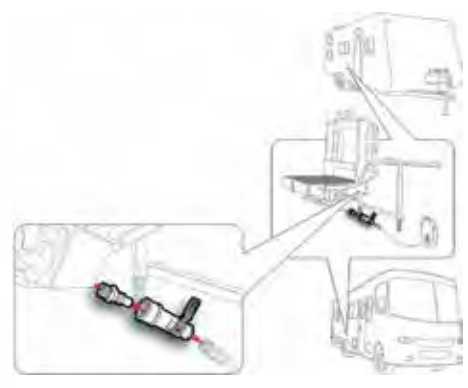

PROPANE QUICK-CONNECT KIT

For use in low-pressure propane systems to add a convenient connect/disconnect method or to add an additional safety shut-off. Valve: 1/4" Female NPT x Female Quick Connect; Full Flow Plug: 1/4" Male NPT x Male Quick-Connect.

59853 Quick-Connect Kit