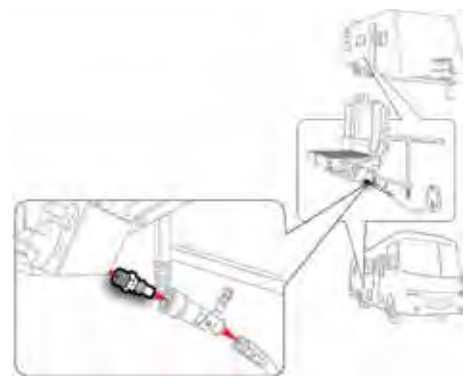

59203 P.O.L. Plug Adapter

QUICK-CONNECT FULL-FLOW PLUG

For use in low-pressure propane systems to add a convenient connect/disconnect method. 1/4" Male NPT x Male Quick-Connect.

59903 Full-Flow Quick-Connect Plug