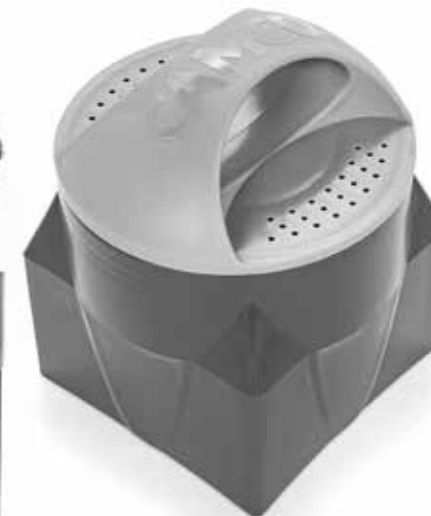

39318 3-in-1 Flexible Sewer Hose Seal

MULTI-CLAMP™ Secure objects of almost any shape or size with no tools. Each clamp holds objects between 1/2" and 4" in diameter. Made of flexible hardened plastic with UV inhibitors. Won't rust; resistant to most chemicals. Join two or more together for larger jobs.

39103 Multi-Clamp

MAGNETIC BUMPER CAP W/ 4-IN-1 STORAGE Camco's Magnetic Bumper Cap for 4-in-1 Adapter allows you to store your 4-in-1 adapter onto your RV's bumper. The base stays securely in place using high-strength neodymium magnets, allowing you to transport your 4-in-1 adapter externally. While in storage, the vented cap provides your 4-in-1 adapter with air flow, helping reduce the build-up of moisture and mold. Patent pending.

40335 Magnetic Bumper Cap w/ 4-in-1 Storage