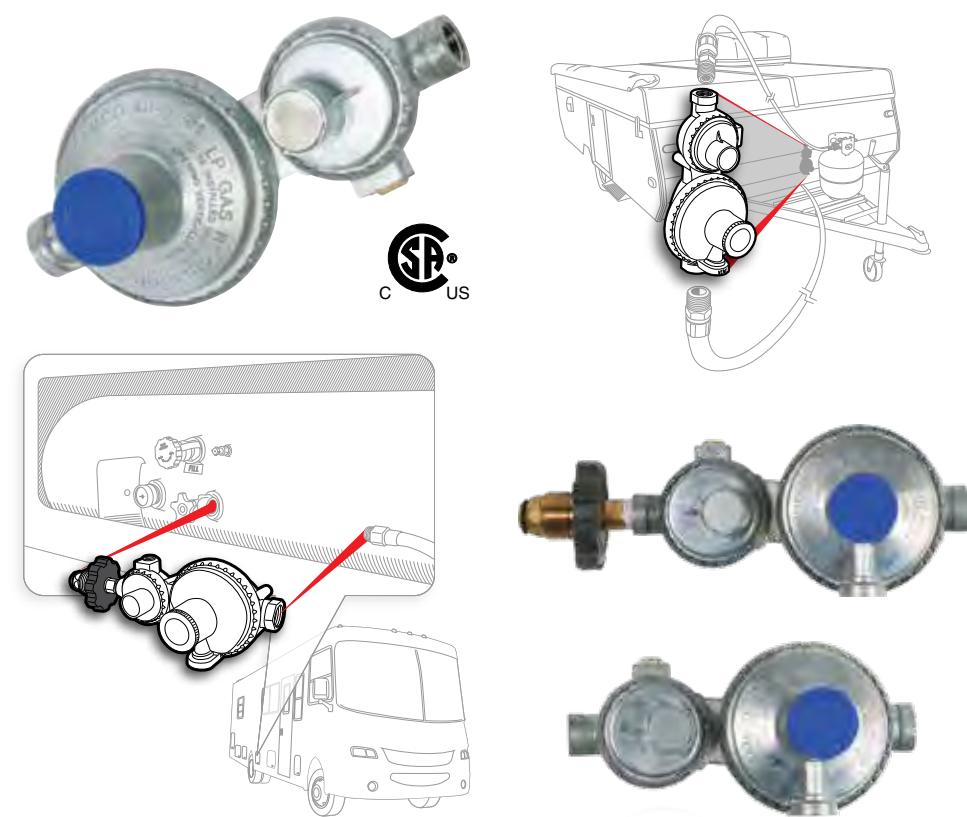

TWO STAGE PROPANE REGULATOR Integral first and second stages ensure a smoother, more consistent flow of gas to all appliances. CSA Listed. Inlet: 1/4" NPT. Outlet: 3/8" NPT. Outlet pressure: 11" WC. BTU Capacity (propane): 160,000 BTU/HR.

- 59313 Vertical Mount
- 59323 Horizontal Mount
- 59333 Horizontal Mount with P.O.L.
- 59344 Covers for Two-Stage Regulators, 2pk