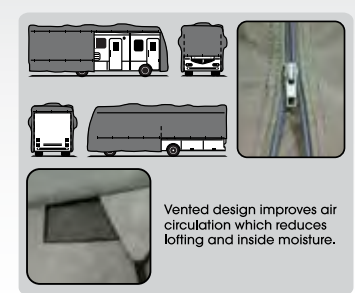

57280 Quick-Connect Hose, 39"

57282 Quick-Connect Hose, 10'

ULTRAGUARD[®] MD

- Recommended for cold, snowy regions
- Triple layer SFS top panel beads water on contact providing maximum resistance to rainfall and snow
- Heavy duty polypropylene fabric around sides
- Tough interlocking seams
- Storage bag included