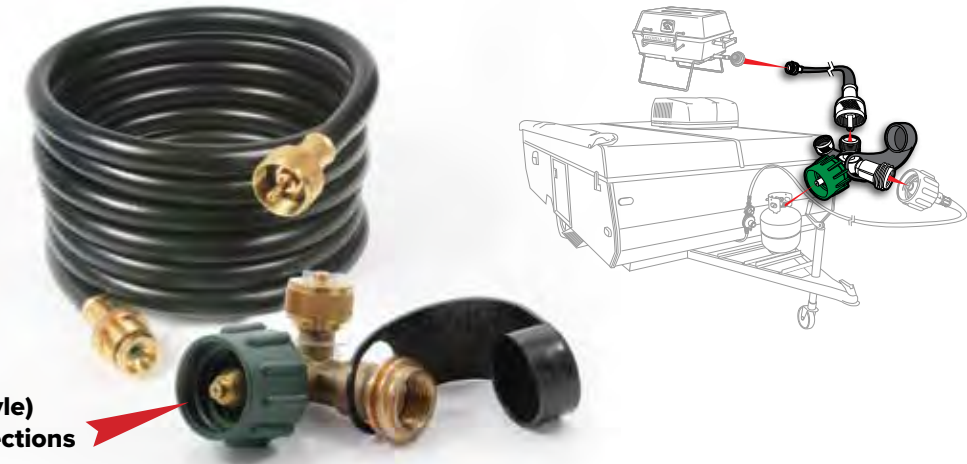

90° PROPANE TEE WITH 12' HOSE Connects to camper or trailer propane cylinder to allow connection of an additional propane appliance such as a tabletop grill, camp stove or lantern. Provides thermal protection in case of fire and excess flow protection in case of broken gas line. Includes propane tee (Type 1 Acme nut x female P.O.L. and male acme thread x 1"-20 male throwaway cylinder thread) and 12' extension hose with male x female swivel 1"-20 female throwaway cylinder threads.

- 59143 90° Tee and Hose
- 59133 90° Tee Only

Connects to Acme (new style) and P.O.L. (old style) connections

PROPANE SUPPLY HOSE Replacement for hose in Propane Kits 59123 and 59125. Excess Flow Soft Nose P.O.L. x 1/4" Inverted Male Flare. Connects a propane cylinder to any device that has a 1/4" inverted female flare connection.

- 59033 5'
- 59035 12'