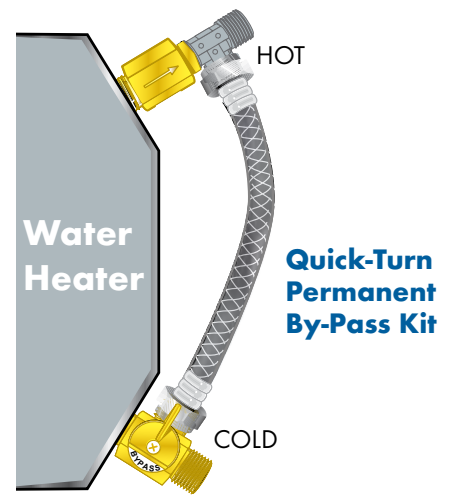

Camco offers a complete line of by-pass kits for a lifetime of durable performance. By-pass kits save antifreeze by allowing your water heater to be bypassed when winterizing.

QUICK-TURN PERMANENT BY-PASS KIT Save on antifreeze when you winterize with this easily-installed water heater by-pass kit. Sturdy, brass backflow preventer and 100% shut-off valve lets you bypass the water heater with a single turn. Patented.
35983 Quick-Turn Kit