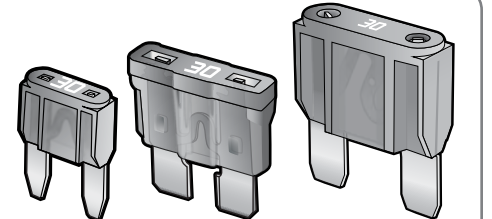

BLADE FUSES

AMP	Mini-Blade Fuses			ATC/ATO Blade Fuses		Max-Blade Fuses	
	5	7.5	10	25	20	30	
Color	Tan	Brown	Red	Clear	Yellow	Green	
2pk	65141	65143	65145	65133	65161	65163