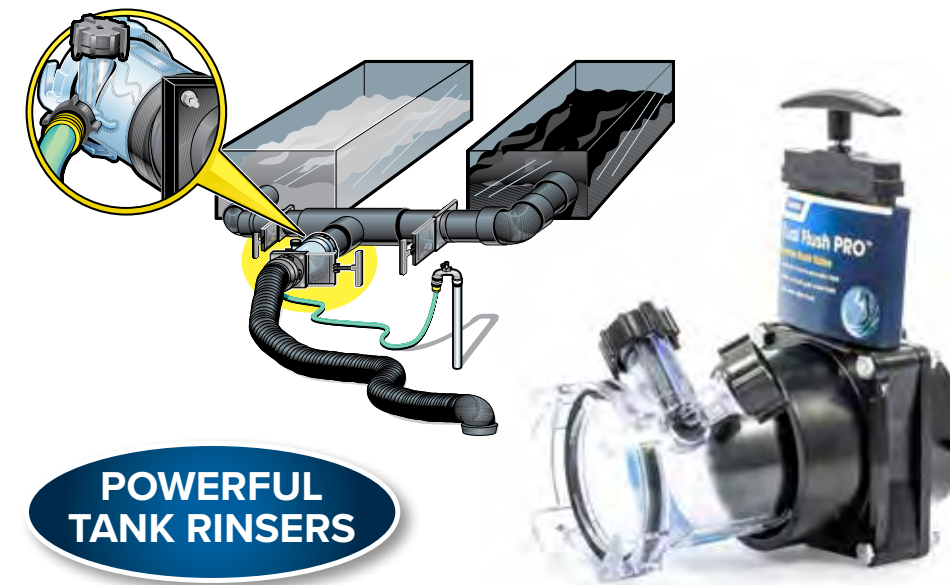

DUAL FLUSH™ PRO

39062 Dual Flush PRO