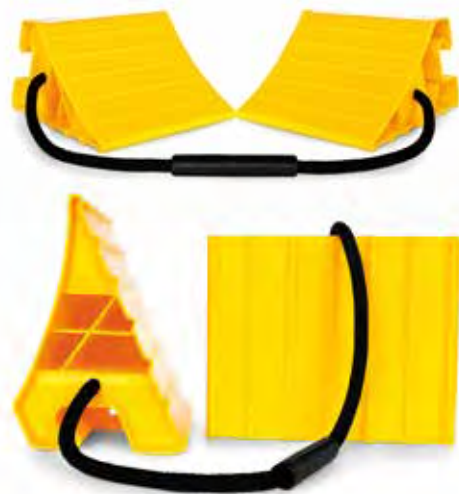

DOUBLE SUPER WHEEL CHOCK W/ ROPE Camco's RV Double Super Wheel Chock with Rope is designed to keep your trailer in place and allows you to re-hitch with confidence. (2) Super Wheel Chocks are connected by a rope with handle for easy removal. Fits tires up to 29". Made in the USA.

44478 Yellow