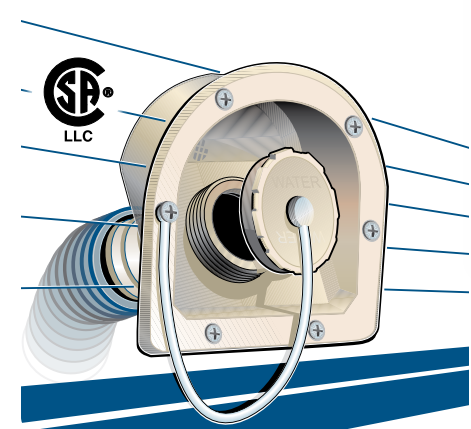

REPLACEMENT RECESSED WATER FILL

Replace your cracked or broken RV water fill with an original replacement part. Durable white plastic construction—will not rust or corrode.

- 37221 25/ctn