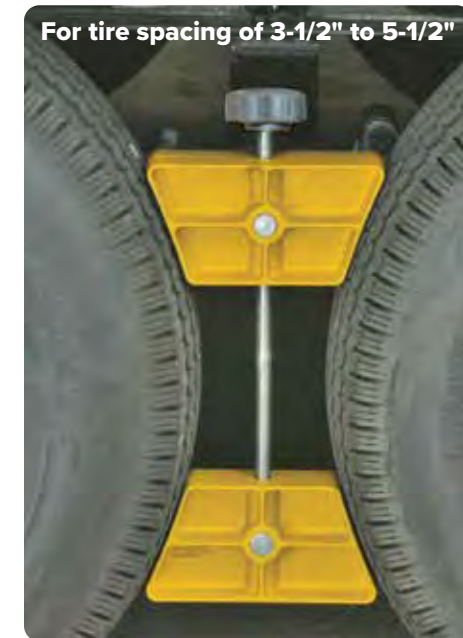

For tire spacing of 1-1/2" to 3-1/2"

For tire spacing of 3-1/2" to 5-1/2"