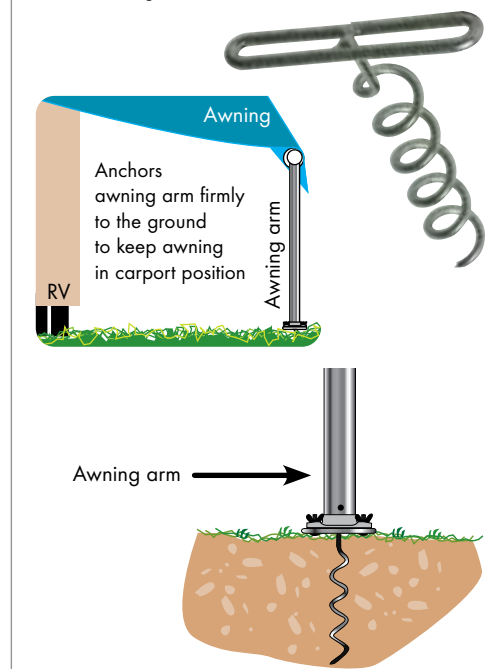

2 PACK

AWNING ARM ANCHOR Awning arms stay securely on the ground in carport position with Awning Arm Anchors. Holds awning arm in carport position more securely than regular stakes. Rust-resistant zinc-plated steel.

42021 Awning Arm Anchor