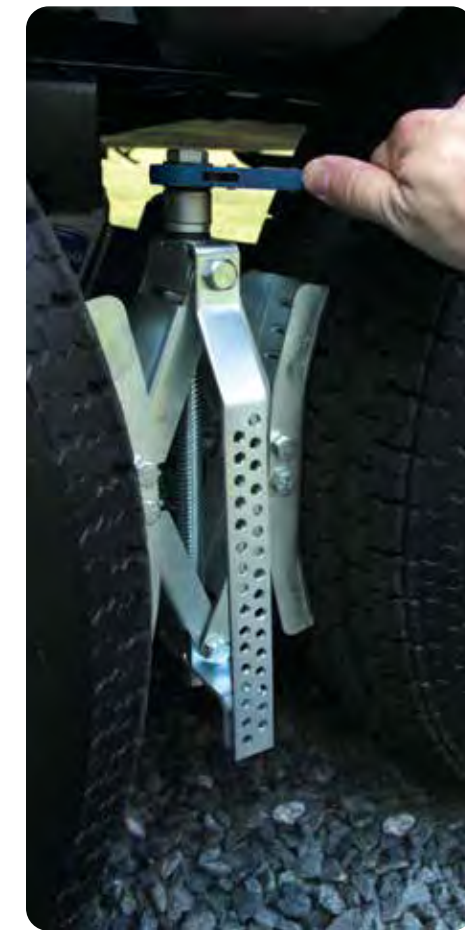

SMALL WHEEL STOP™ A smaller version of the Wheel Stop, designed to fit 26" to 30" diameter tires with tire spacing of 1 1/2" to 3 1/2".

44652 Small Wheel Stop