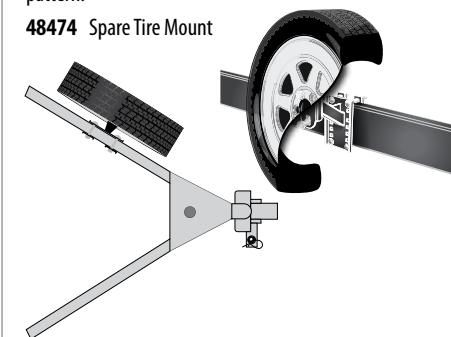

EAZ-LIFT SPARE TIRE MOUNT The Camco Eaz-Lift Spare Tire Mount is an easy way to create an exterior spare tire location on your trailer. The durable, powder-coated steel mount easily attaches to your trailer with included zinc-plated hardware without the need for drilling. Spare Tire Mount fits trailer tongues up to 6" tall and is compatible with 4 lug X 4" diameter hole pattern, 5 lug X 4.5" diameter hole pattern, and 5 lug X 4.75" diameter hole pattern.

48474 Spare Tire Mount