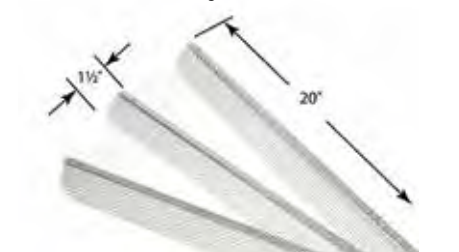

RS600 For Dometic RV refrigerator vents with 20" louver openings.
42149 RS600 for RV Refrigerator Vents