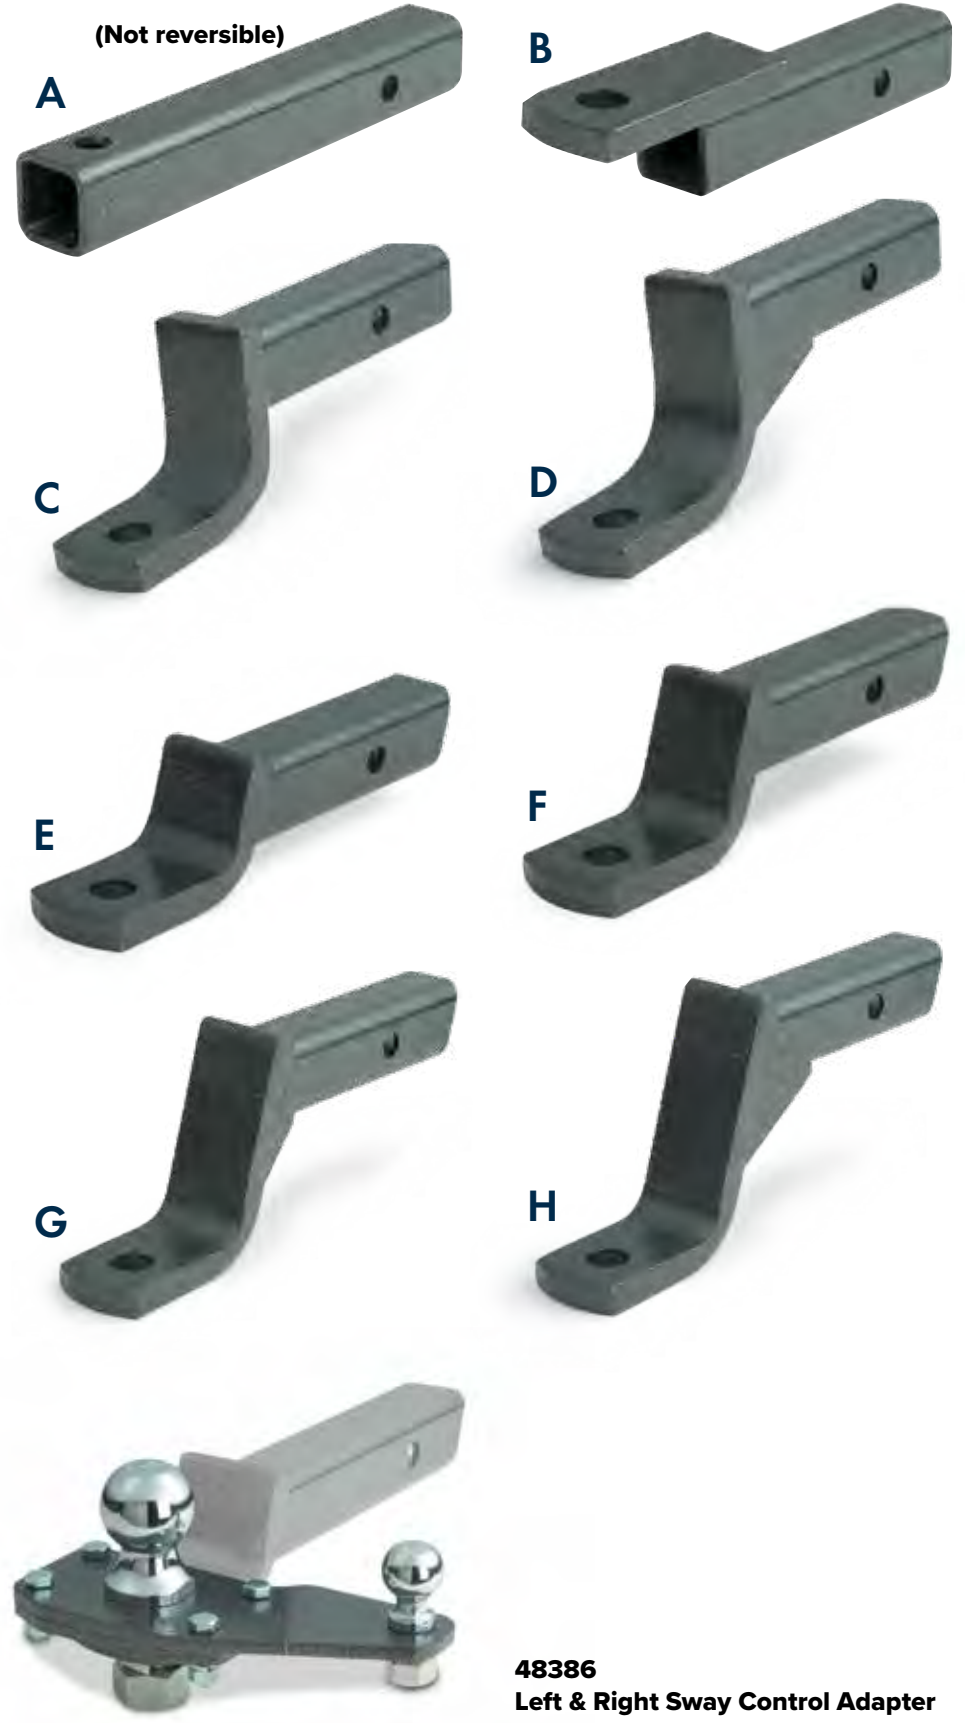

BALL MOUNTS Ball mounts are 2" x 2" and function as a weight carrying hitch. Ball mounts create a ball platform for attaching a hitch ball. The ball mounts or utility hitch bar length are determined by measuring from the center of the pull pin to the center of the hitch ball hole. The drop or rise is determined by measuring from the top of the mount to the top of the tongue. All 2" x 2" ball mount shank holes are 1", except 48282, which has a 3/4" hole.

48386
Left & Right Sway Control Adapter

STRAIGHT & ANGLE, DROP/RISE, REVERSIBLE BALL MOUNTS

Fits 2" X 2" Receiver, Rated MGTWR/MTW 6000/600 All ball mounts are unboxed. Hitch ball not included. Call for pricing.

	Part #	Length	Drop	Lift
A*	48282	8-3/4"	-	-
B	48286	9"	2"	3/4"
	48290	13"	2"	3/4"
C	48292	9"	4"	2-3/4"
	48294	11"	4"	2-3/4"
D	48296	13"	4"	2-3/4"
	48298	9"	7"	5-3/4"
E	48300	11"	7"	5-3/4"
	48312	13"	2"	3/4"
F	48314	8"	2"	3/4"
	48326	10-1/2"	2"	3/4"
G	48304	10-1/2"	3-1/4"	2"
	48316	7"	3-1/4"	2"
H	48306	11-1/2"	6"	4-3/4"
	48318	9"	5-1/4"	4"
	48320	10-1/2"	5-1/4"	4"

*Rated MGTWR/MTW 3500/350—NOT REVERSIBLE