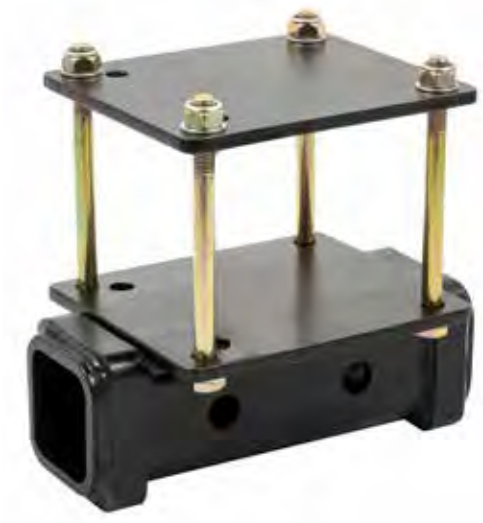

SQUARE BUMPER HITCH

Clamps on to your 4" square RV bumper, creating a hitch receiver without drilling or permanent installation. The 2" hitch receiver is ideal for lightweight applications, such as bike and cargo racks. The heavy duty, durable powder-coated steel is corrosion resistant and built to last. **RV BUMPER HITCH IS NOT DESIGNED FOR TOWING.**

- 48473 Square Bumper Hitch