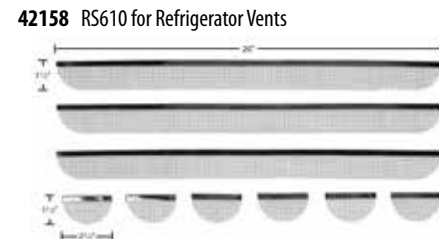

RS610 For Dometic refrigerator vents that have (3) 20-inch long louver openings and (6) 2-5/8-inch long louver openings.
42158 RS610 for Refrigerator Vents