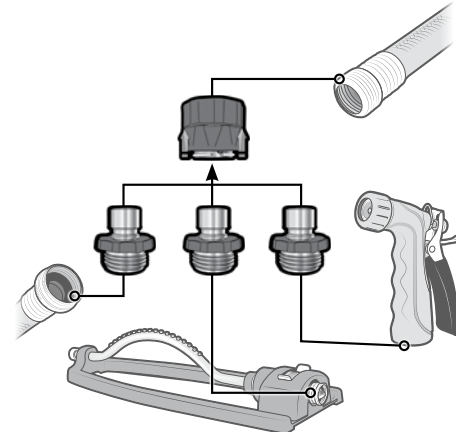

QUICK HOSE CONNECT VALUE PACK Includes two extra male connectors. Connect/Disconnect quickly between water hose and multiple attachments such as spray nozzle, sprinkler, water hose, pressure washer and many more! Shuts off automatically when disconnected. Use at your home, RV, boat or campsite—anywhere with a standard water hose hookup! Solid brass construction provides years of service.

- 20136 Quick Hose Connect Value Pack