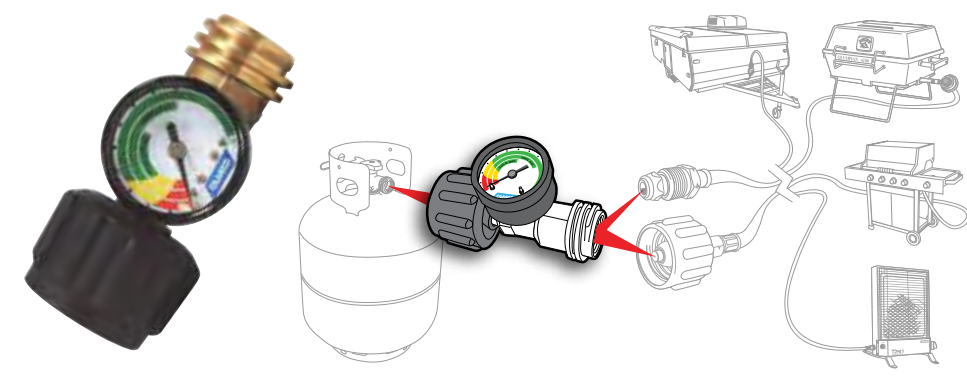

GAS GAUGE/LEAK DETECTOR See at a glance when your propane pressure level is low. Type 1 for gas grills, RVs and boats. Fits all propane tanks manufactured after 1995. Provides thermal protection in case of fire and excess flow protection in case of broken gas line. Acme Nut x Acme Thread and Female P.O.L.

59023 Gas Leak Detector