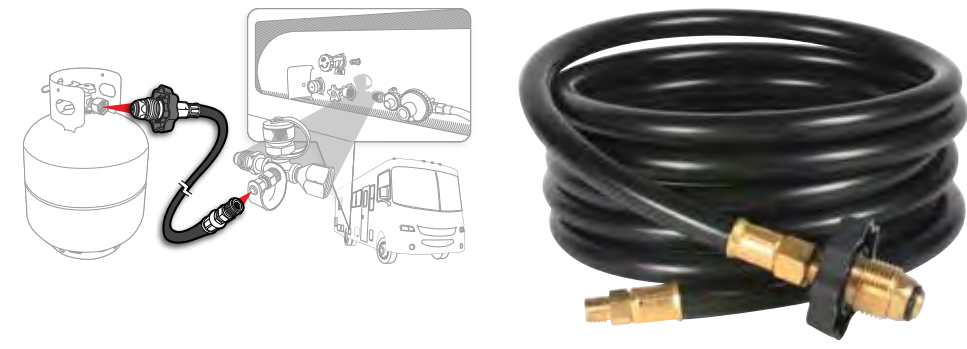

PROPANE HOSE ASSEMBLY For use with an existing gas supply to connect an appliance equipped with a 3/8" male flare. 3/8" female flare x 3/8" female flare.

- 59913 3'