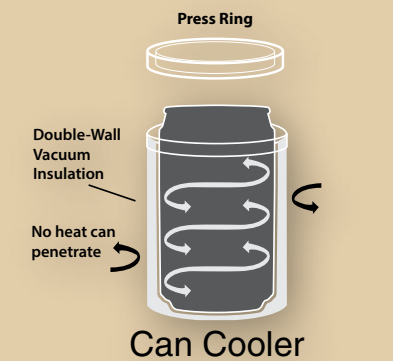

Can Cooler

Tumbler

How it Works

Currituck Tumbler has a double-wall, vacuum insulated design that creates a vacuum in between two walls of high quality, kitchen grade stainless steel. That vacuum helps prevent heat from getting in or out, meaning that you can keep your drink at the desired temperature- hot or cold- for much longer than standard tumblers or cups. The lid is constructed of Eastman Tritan BPA-free material and has a built-in gasket that helps seal in temperature and prevent leaks from around the edges of your cup.