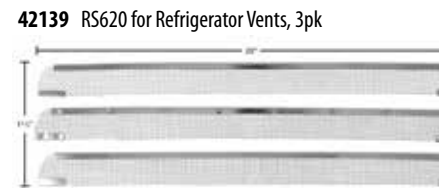

RS610 For Dometic refrigerator vents that have (3) 20-inch long louver openings and (6) 2-5/8-inch long louver openings.
42158 RS610 for Refrigerator Vents

RS620 For new style Dometic refrigerator vents that have 20" long louver openings.
42139 RS620 for Refrigerator Vents, 3pk