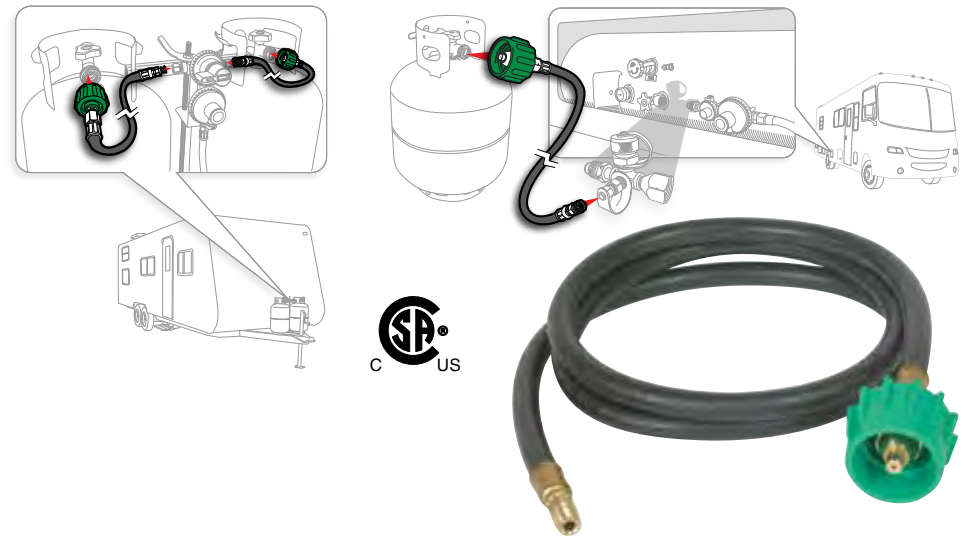

PIGTAIL PROPANE HOSE CONNECTORS WITH MALE INVERTED FLARE For connecting propane cylinder to RV or trailer propane regulator. Rated for 200,000 BTUs per hour. Provides thermal protection in case of fire and excess flow protection in case of broken gas line. Type 1 ACME nut x 1/4" inverted male flare.

- 59053 12" Pigtail Connector
- 59065 15" Pigtail Connector
- 59073 20" Pigtail Connector
- 59153 24" Pigtail Connector
- 59163 30" Pigtail Connector
- 59173 36" Pigtail Connector
- 59183 48" Pigtail Connector
- 59193 60" Pigtail Connector

PIGTAIL PROPANE HOSE CONNECTOR WITH MALE NPT For connecting a 20 or 30 lb refillable propane tank to the regulator on a camper. Provides thermal protection in case of fire and excess flow protection in case of broken gas line. Type 1 ACME nut x 1/4" Male NPT.

- 59843 20" Pigtail Connector