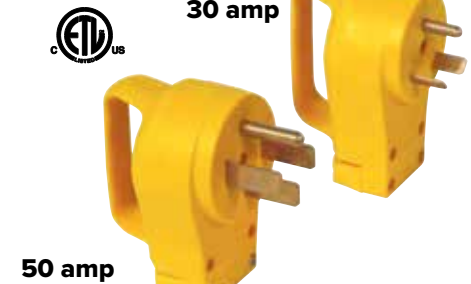

POWER GRIP REPLACEMENT PLUGS

Replace your power cord plugs using the Power Grip replacements with handle for ease of use. Patented.

- 55245 30A, NEMA TT-30P
- 55242 30A, NEMA TT-30P, Bulk
- 55255 50A, NEMA 14-50P
- 55252 50A, NEMA 14-50P, Bulk

50 amp