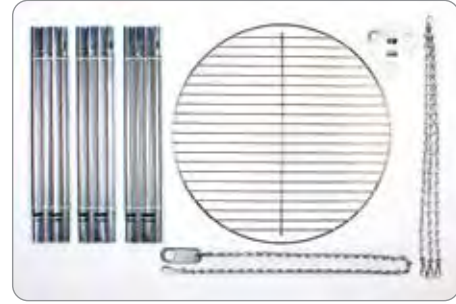

TRIPOD GRILL AND LANTERN HOLDER Cook over an open fire with handy tripod grill. 17" diameter chrome-plated grilling surface is height-adjustable for better control of cooking temperatures. Or use it to hold your lantern for hands-free light. Fast and easy setup; compact storage.

51079 Tripod Grill and Lantern Holder