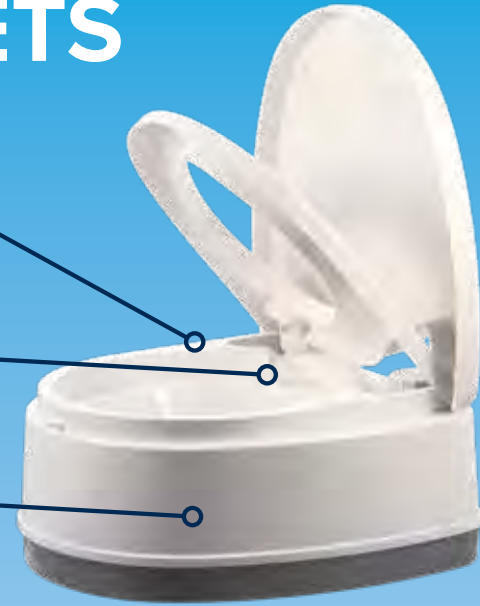

51834 Chair Tray

T2.6 and T5.3 TRAVEL TOILETS

Durable parts and seals
Long-term use

Flush nozzle and slick interior surface
Helps keep the bowl clean

Sturdy construction
Long-lasting

Easy dumping elbow

Detachable holding tank
Seals in odors and won't leak