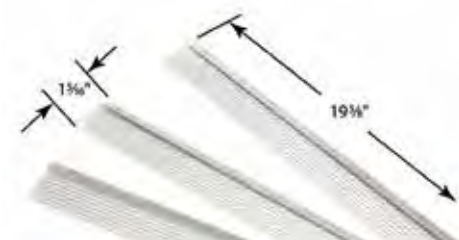

RS500 For RV refrigerator vents with 19 3/4" louver openings - except Dometic.
42148 RS500 for RV Refrigerator Vents