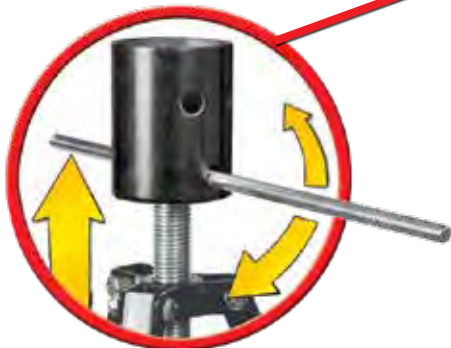

KING PIN 5TH WHEEL STABILIZING JACK

Major height adjustments are made by simply moving the adjustable foot pads inward or outward; minor adjustments are made at the screw level with the provided stabilizing adjusting lever. Designed for use with 5th wheel trailers whose coaches have a king pin height of 39" to 50". Fully assembled with steel tube construction and zinc-plated chain. Lockable for added security. Designed to allow use of padlock to secure Stabilizing Jack to trailer. 5000 lb maximum load capacity.

48855 King Pin Stabilizing Jack

GOOSENECK STABILIZER JACK

Reduces movement on trailer; works with horse trailers and 5th wheel trailers with gooseneck adapter installed. Heavy duty steel construction; powder coated for maximum rust protection. Features zinc-plated chain and large foot pads. Hooks up to Gooseneck Adapter (sold separately). Adjustable from 30 to 44". Maximum load: 7500 lb.

48850 Gooseneck Stabilizer Jack