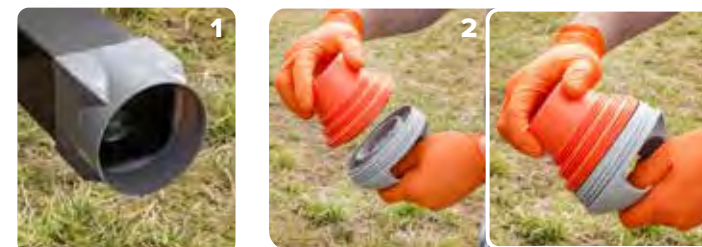

MAGNETIC BUMPER CAP W/ 4-IN-1 STORAGE Camco's Magnetic Bumper Cap for 4-in-1 Adapter allows you to store your 4-in-1 adapter onto your RV's bumper. The base stays securely in place using high-strength neodymium magnets, allowing you to transport your 4-in-1 adapter externally. While in storage, the vented cap provides your 4-in-1 adapter with air flow, helping reduce the build-up of moisture and mold. Patent pending.

40335 Magnetic Bumper Cap w/ 4-in-1 Storage