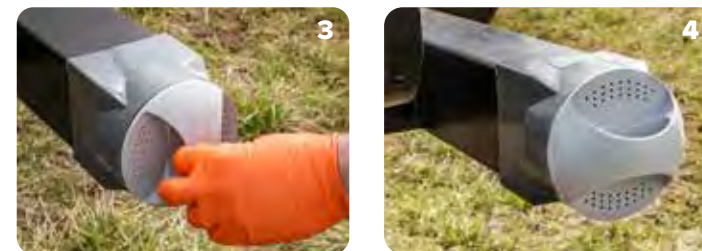

MAGNETIC BUMPER CAP W/ 4-IN-1 STORAGE Camco's Magnetic Bumper Cap for 4-in-1 Adapter allows you to store your 4-in-1 adapter onto your RV's bumper. The base stays securely in place using high-strength neodymium magnets, allowing you to transport your 4-in-1 adapter externally. While in storage, the vented cap provides your 4-in-1 adapter with air flow, helping reduce the build-up of moisture and mold. Patent pending.

40335 Magnetic Bumper Cap w/ 4-in-1 Storage