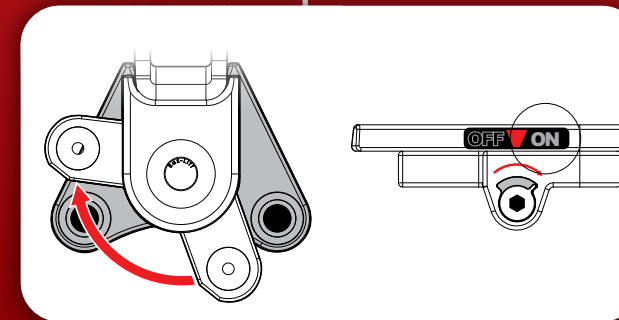

Simple on/off sway control.

Weight Distribution Just Got Better

Sway control • No need to grease bars
Easier hook-up • Quiet operation