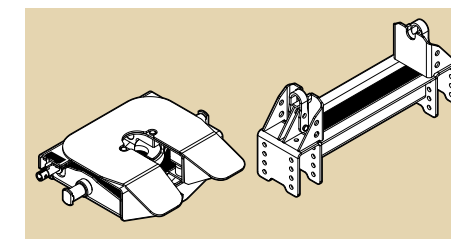

22KS 5TH WHEEL HITCH SLIDER

48627 22K 5th Wheel Slider Hitch

Slider hitches include head, cross-member, bolt pack and two sliders. (Sliders are packed in a separate carton for shipping.)