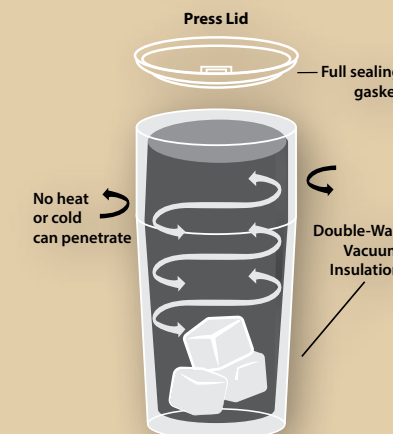

Can Cooler

Tumbler

How it Works

Currituck Tumbler has a double-wall, vacuum insulated design that creates a vacuum in between two walls of high quality, kitchen grade stainless steel. That vacuum helps prevent heat from getting in or out, meaning that you can keep your drink at the desired temperature- hot or cold- for much longer than standard tumblers or cups. The lid is constructed of Eastman Tritan BPA-free material and has a built-in gasket that helps seal in temperature and prevent leaks from around the edges of your cup.