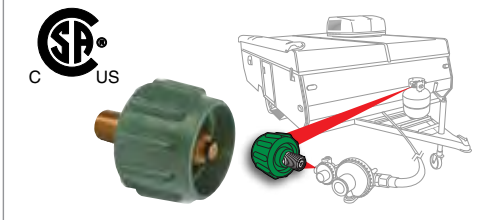

GREEN PROPANE ACME NUT 200,000 BTU/hour. For use on a 20 or 30 lb refillable propane tank to connect to a regulator/hose assembly. Provides thermal protection in case of fire and excess flow protection in case of broken gas line. Acme nut x 1/4" NPT.

59923 200,000 BTU Acme Nut