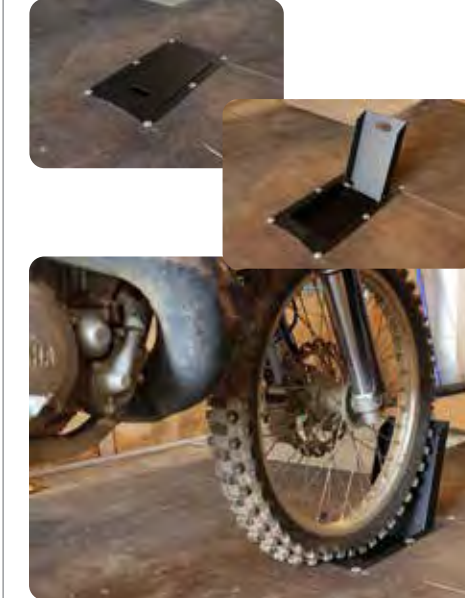

RECESSED MOTORCYCLE WHEEL CHOCK Camco's Recessed Motorcycle Wheel Chock helps keep your motorcycle secured upright during transit and is designed for trailers with 16" cross member spacing. It accommodates most tire sizes with widths of up to 6.25" and is constructed of durable, powder-coated steel. Includes all mounting hardware. Measures 17.5" x 9.75" x 2" deep. Must be used with straps (not included).

- 66101 Recessed Motorcycle Wheel Chock