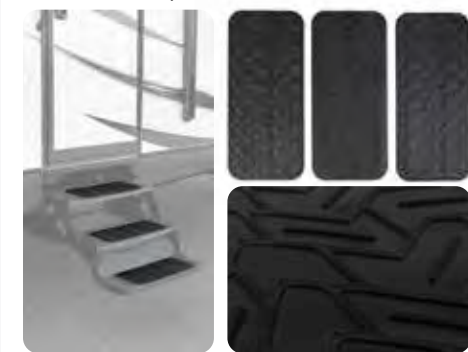

44027 RV Towel Hook, USA Only

44028 RV Towel Hook, Canada Only

BURN BIN Camco's Burn Bin is an incinerator that is perfect for burning yard debris outdoors. Constructed of heavy-duty SS400 steel, the burn bin is made to withstand extreme temperatures so debris burns faster. Includes a base and a lid—the lid serves to better control the fire, keeping large embers and ash from escaping. The Burn Bin features structurally reinforced side and base panels for added strength and unique venting patterns provide superior airflow for more efficient burns. Hand oiled panels help prevent premature rusting.

51250 Large, 22" x 22" x 45", Bulk

51251 Small, 22" x 22" x 22", Bulk

RV STEP TREADS Camco's RV Step Treads are ideal for RV steps and cargo ramps, providing both traction and surface protection. They securely adhere to most surfaces, including: metal, wood, fiberglass and TPO. Each tread measures 18" x 8". Weatherproof treads simply clean with soap and water.

42969 Adhesive, 1pk, Bulk

42970 Adhesive, 3pk

RV COVER GUTTER SPOUT GUARDS Camco's RV Cover Gutter Spout Guards help protect your RV's gutter spouts and aid in RV cover installation. The 6", spherical-shaped guards simply snap onto your RV's gutter spouts. This allows you to put on your RV cover without snagging. The guards fit both narrow and wide mouth spouts and are compatible with all RV cover brands.