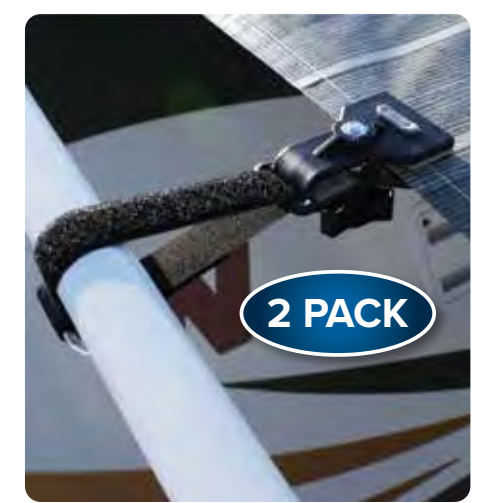

DE-FLAPPER™ Protect your RV awning from costly rips and tears while preventing noisy wind flapping. De-Flapper holds securely with hook-and-loop fastener straps. Made of durable nylon with UV stabilizers, chemically resistant and rust proof. Universal fit. Soft, non-marring grippers protect awning fabric. Can be used with screen room in place.

42061 2/pack

42083 13" replacement straps 2/pack

2 PACK

DE-FLAPPER™ MAX This larger version of the original DeFlapper with wider grippers keeps awnings even more stable in wind or rain.

42251 2/pack

42243 Replacement straps 2/pack