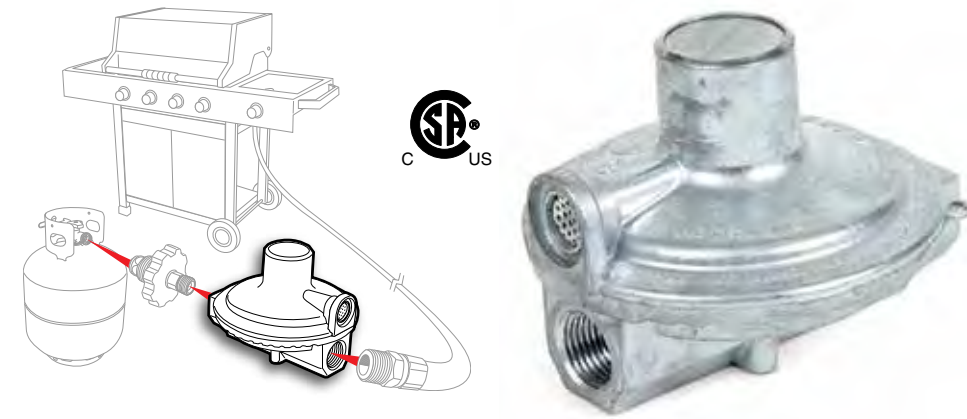

SINGLE STAGE PROPANE REGULATOR For connecting a free-standing gas bottle to a grill or other low-pressure gas appliance. Maintains a constant 11" w.c. propane pressure. 200,000 BTU/HR.

- 59013 Single Stage Regulator