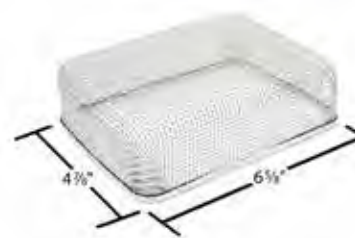

FUR600 For Atwood AFMD model furnace vents.
42155 FUR 600 for Furnace Vents