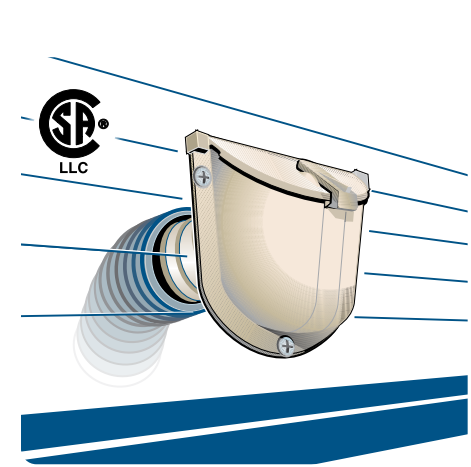

FLUSH MOUNT FILL SPOUT Flush mount fill spout is designed to mount flush with RV side. Top-fill door is secured with sliding lock. Colonial white.

- 37002 25/bulk