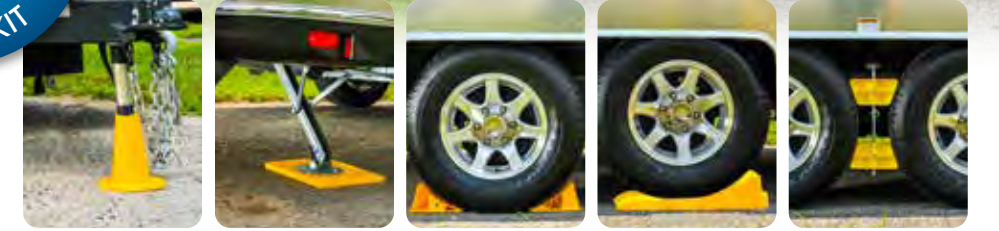

COMPLETE
14
PIECE KIT