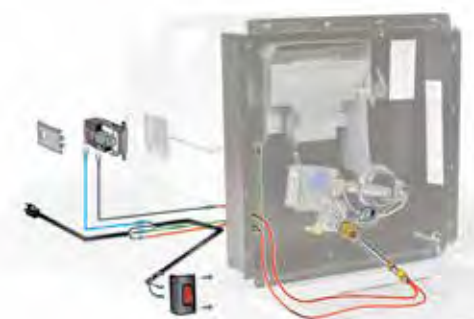

RV WATER HEATER HYBRID HEAT™

Easily converts any RV LP gas water heater to 120V electricity on demand, helping to conserve propane. Stainless steel heating cartridge heats the water to temperatures ranging from 90° to 150° F. Includes power switch with mounting bracket and adjustable thermostat. Factory preset to 120° F. All necessary power cords and color-coded wire assemblies are included. 15 A/120V electrical service required for use.

11673 6 gal w/ 425 Watt Element
11773 10 gal w/ 625 Watt Element
11674 6 gal Replacement Element
11774 10 gal Replacement Element

Switch from propane to 120 V electric any time with the RV Water Heater Hybrid Heat.