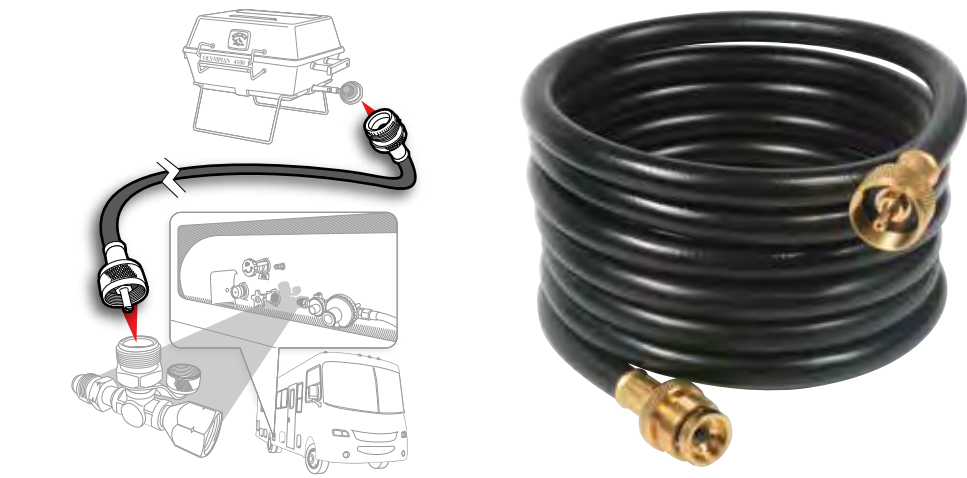

Find the Propane Connection Kit that best fits your needs.

BRASS TEE WITH THREE PORTS AND 12' HOSE Mounts in-line between supply and regulator on a motorhome to allow connection of an additional propane appliance such as a tabletop grill, camp stove or lantern. Provides excess flow protection in case of broken gas line. Includes propane tee (Female P.O.L./Male Acme Thread x excess flow soft nose P.O.L. x 1"-20 male throwaway cylinder thread) and 12 ft extension hose with male x female swivel 1"-20 female throwaway cylinder threads.

- 59103 3-Port Tee and Hose
- 59093 3-Port Tee Only

BRASS TEE WITH FOUR PORTS, 5' HOSE AND 12' HOSE Mounts in-line between supply and regulator on a motorhome to allow hook-up of an auxiliary propane cylinder and the connection of an additional propane appliance such as a tabletop grill, camp stove or lantern. Provides excess flow protection in case of broken gas line. Includes propane tee (Female P.O.L./Male Acme Thread x excess flow soft nose P.O.L. x 1"-20 male throwaway cylinder thread x 1/4" inverted flare), 12' extension hose with male x female swivel 1"-20 female throwaway cylinder threads and 5' supply hose with excess flow soft nose P.O.L. x 1/4" inverted male flare connections.

- 59123 4-Port Tee and Hoses
- 59113 4-Port Tee Only