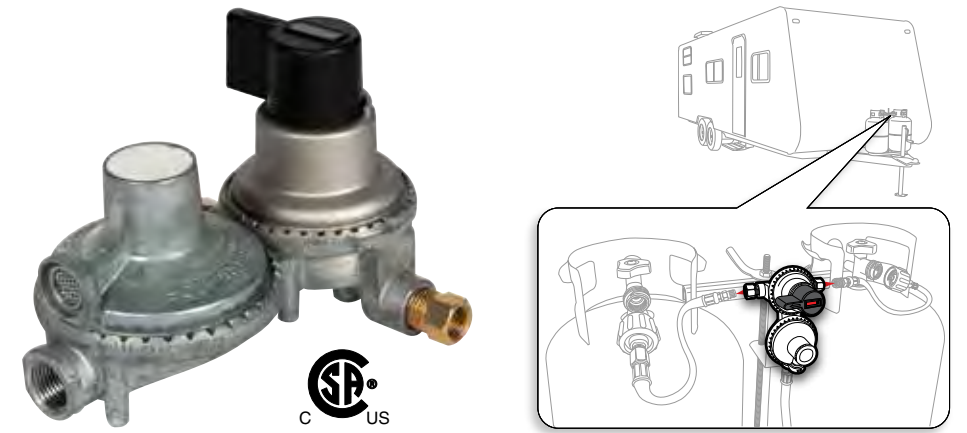

AUTOMATIC CHANGEOVER TWO-STAGE REGULATOR For RVs with dual propane tank hookup. Regulator maintains constant gas pressure and automatically changes from empty tank to full one. Allows removal of empty cylinder for refill without interrupting propane supply. Inlet: 1/4" SAE inverted flare. Outlet: 3/8" NPT female. BTU rating: service cylinder: 210,000 BTU/hr; reserve cylinder: 130,000 BTU/hr.

- 59005 Automatic Changeover Regulator