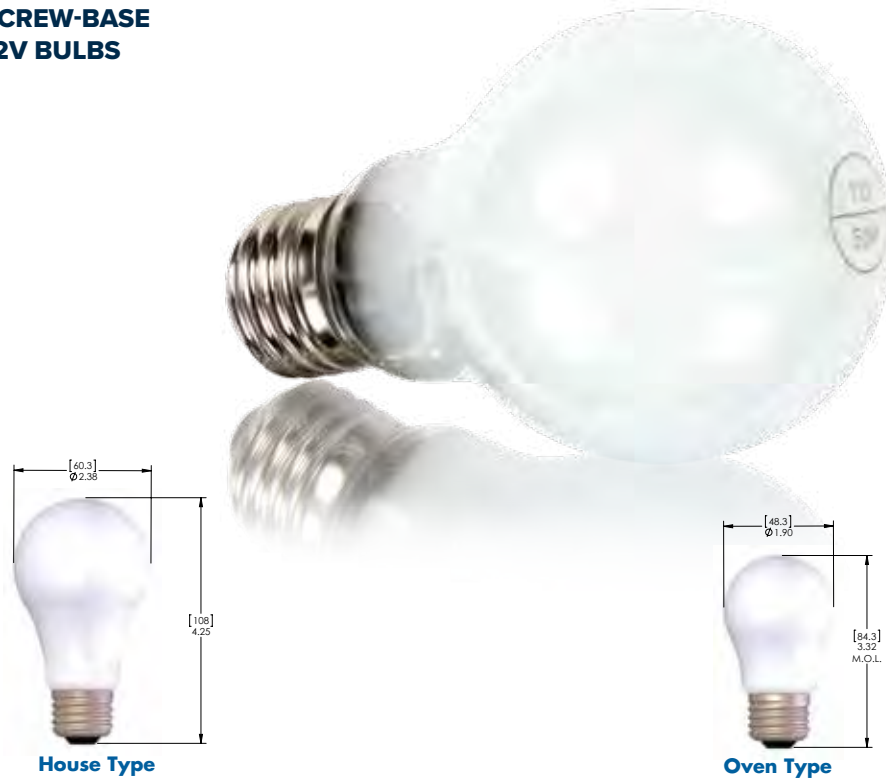

SCREW-BASE 12V BULBS

Part #	Description	Type	Wattage	Life Hours	Package
54890	A-15 15W/12V Oven Type	Oven	15		1pk
54894	A-19 50W/12V House Type	House	50		2pk

REPLACEMENT DOME LIGHTS 12V replacement dome lights in double or single style. Double light measures 12" x 4.25" x 1.5" (l x w x h). Single light measures 7" x 4.25" x 1.5" (l x w x h). Instructions and bulbs included.