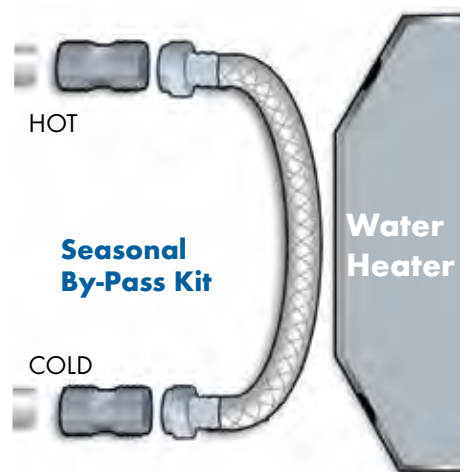

SEASONAL BY-PASS KIT This temporary by-pass kit allows you to hook up in the fall for winterizing and remove in the spring for reconnecting the system. Comes with kink-resistant nylon reinforced hose.
35713 Seasonal By-Pass Kit