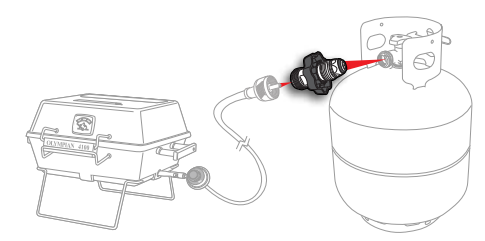

PROPANE CYLINDER ADAPTER

For use with any appliance designed to use a 1 lb throwaway cylinder. With this handy adapter, you can power your small LP appliance directly from a 20 or 30 lb refillable tank. Provides excess flow protection in case of broken gas line. Soft Nose P.O.L. x 1"-20 Male Throwaway Cylinder Thread.

59943 Propane Cylinder Adapter