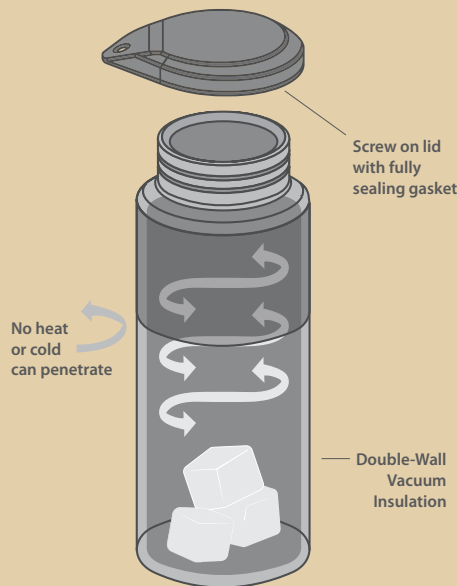

CURRITUCK BOTTLES

DOUBLE-WALL
VACUUM INSULATED

WIDE MOUTH &
STANDARD MOUTH

SUPERIOR
ICE RETENTION

SUPERIOR
HEAT RETENTION