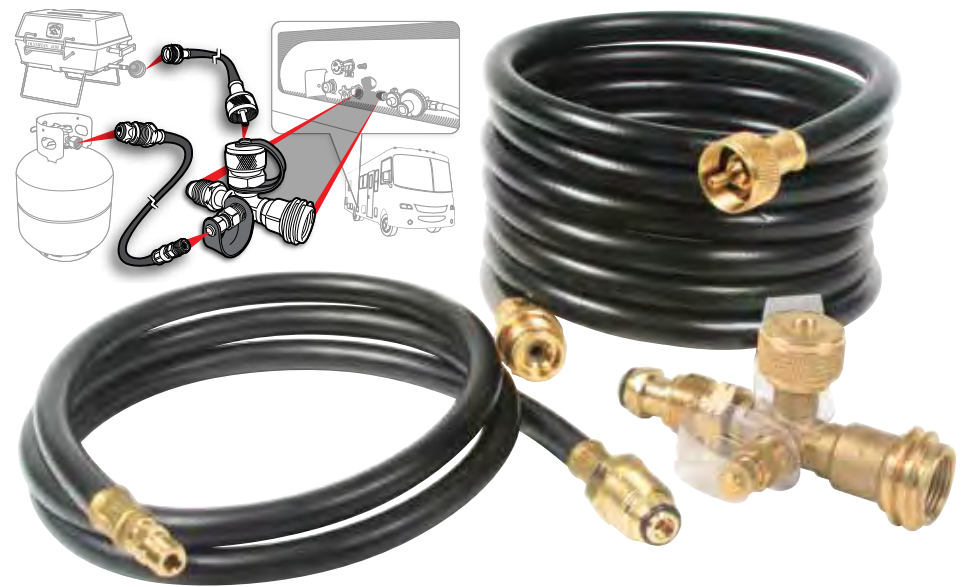

BRASS TEE WITH FOUR PORTS, 5' HOSE AND 12' HOSE Mounts in-line between supply and regulator on a motorhome to allow hook-up of an auxiliary propane cylinder and the connection of an additional propane appliance such as a tabletop grill, camp stove or lantern. Provides excess flow protection in case of broken gas line. Includes propane tee (Female P.O.L./Male Acme Thread x excess flow soft nose P.O.L. x 1"-20 male throwaway cylinder thread x 1/4" inverted flare), 12' extension hose with male x female swivel 1"-20 female throwaway cylinder threads and 5' supply hose with excess flow soft nose P.O.L. x 1/4" inverted male flare connections.

- 59123 4-Port Tee and Hoses
- 59113 4-Port Tee Only