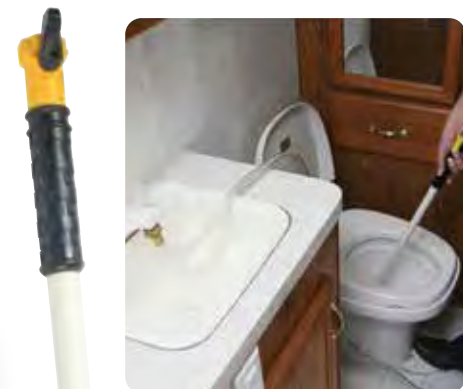

HOLDING TANK RINSERS

Completely flush out your holding tank. Easy grip handle and quarter-turn pressure-sealed valve allow complete control of water flow. Side jets clean and rinse the smallest, hard to reach places. Rinser kit includes holding tank rinser plus a 8" hose and Faucet Adapter. Patented.

40103 Rinser w/ Valve

40113 Rinser Kit

40083 Faucet Adapter Only, Carded