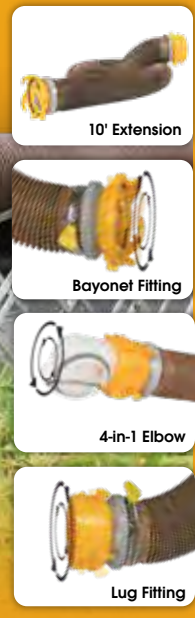

- 39629 Revolution 360 Wye

revolution

with **SWIVEL FITTINGS**

Providing a quick, reliable RV sewer hook up.

PRODUCT FEATURES:

- 15 mils of heavy duty vinyl with steel wire
- 360° Swivel Fittings
- Translucent Elbow
- x2 Storage Caps