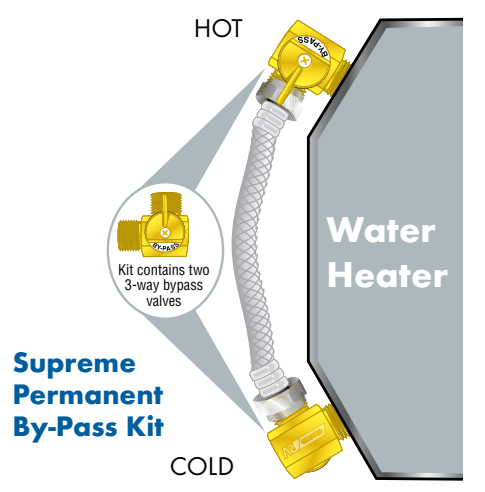

SUPREME PERMANENT BY-PASS KIT Simple, permanent installation of this kit reduces the amount of antifreeze required to winterize by bypassing your RV water heater. Save gallons of antifreeze by not filling your water heater with antifreeze when you winterize. Brass valves provide non-restrictive flow. Comes with kink-resistant nylon reinforced hose.
35953 w/ 8" Hose for 6 gal Tank
35963 w/ 12" Hose for 10 gal Tank
37463 By-Pass Valve Replacement