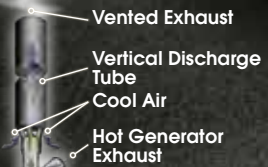

Gen-turi
RV generator exhaust system