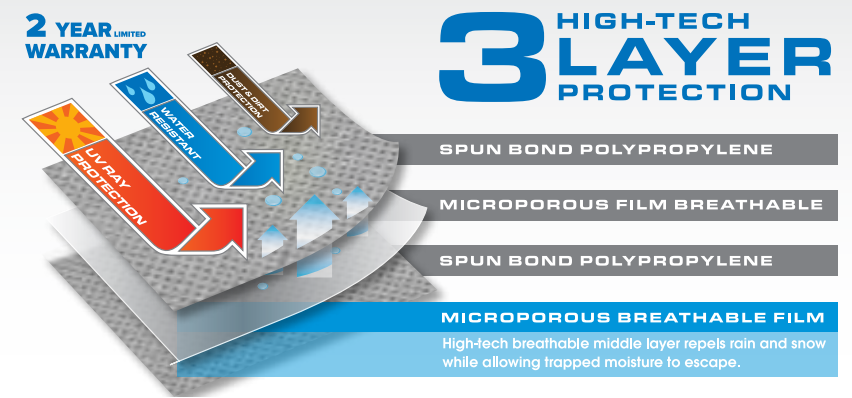

57280 Quick-Connect Hose, 39"

57282 Quick-Connect Hose, 10'

ULTRAGUARD[®] MD

- Recommended for cold, snowy regions
- Triple layer SFS top panel beads water on contact providing maximum resistance to rainfall and snow
- Heavy duty polypropylene fabric around sides
- Tough interlocking seams
- Storage bag included