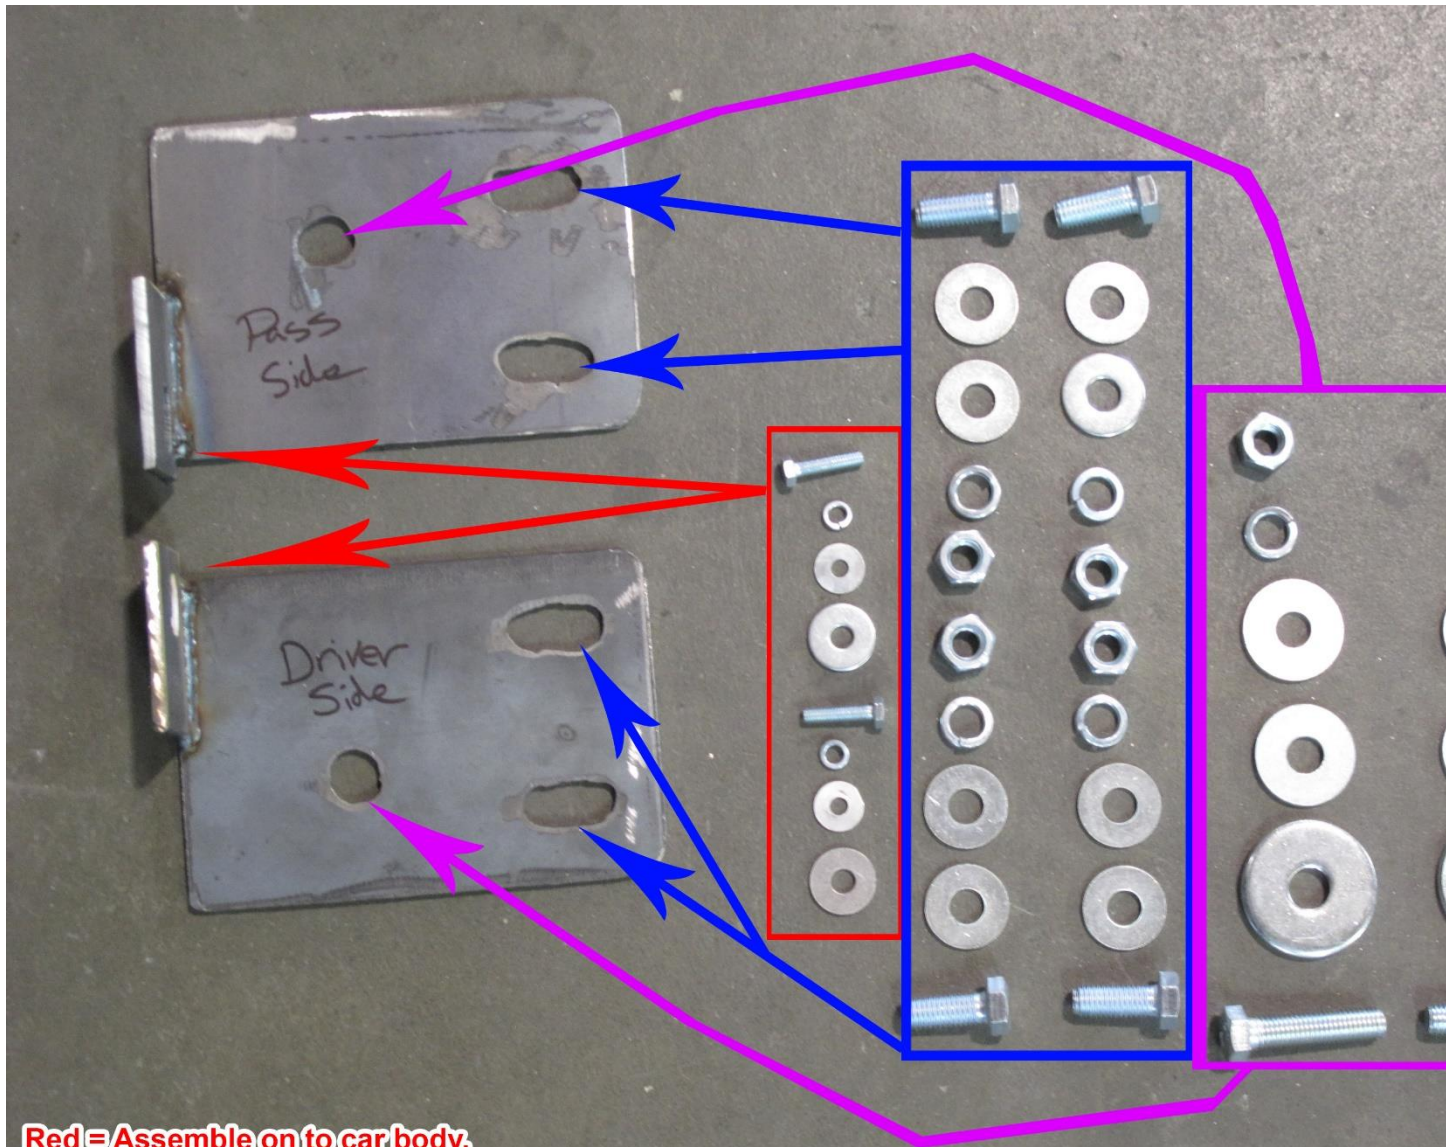

INSTALLATION INSTRUCTIONS

2014-2016 SUBARU FORESTER

2.5" [A-BAR](#) PART# DCSU-661-32

Qty	Hardware	Qty	Hardware
2	Front Mounting Brackets	12	T-Bolts
2	Middle Mounting Brackets	12	Hex Bolts
2	Rear Mounting Brackets	12	Flat Washers
		12	Lock Washers

Red = Assemble on to car body.

Blue = Assemble on to bar and driver/passenger side bracket.

Fig 0 Assemble on to tow hook and driver/passenger side brackets.

Bolt on to the car body

Bolt on to the tow hook

Bolt on to the bar and bracket.

Fig 1