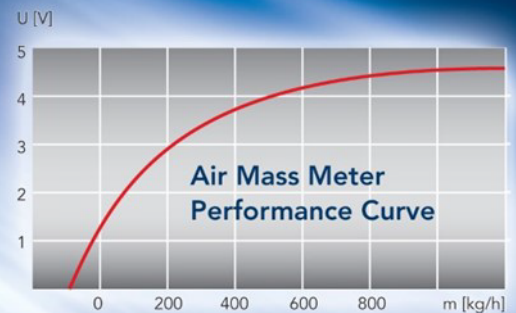

The perfect ones!

- BREMI air mass meters: 100% tested and manufactured to ISO/TS16949 standard
- Maximum precision and fast response times support optimum and clean combustion

OEM-Supplier for Generations!