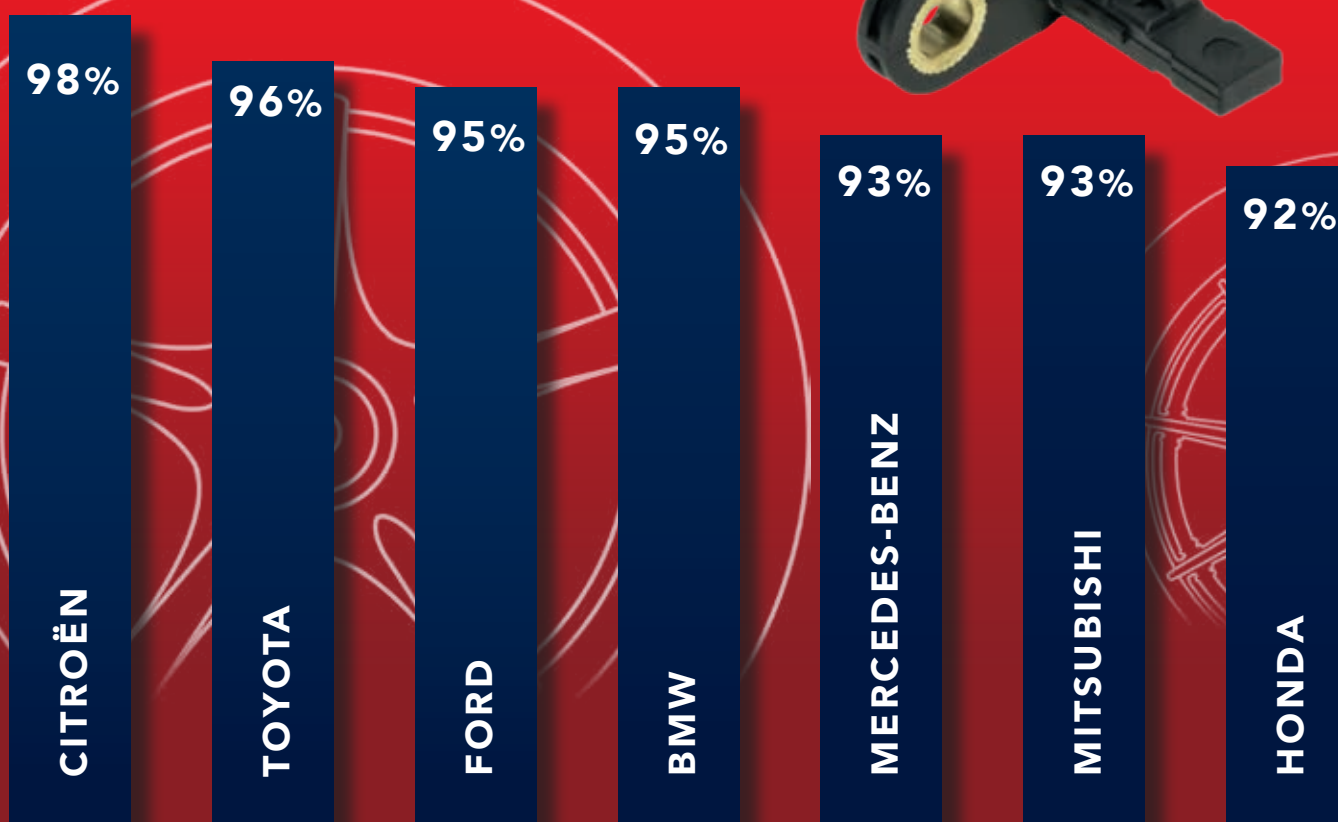

- One of the widest product ranges now including high-quality wheel speed sensors with maximum market coverage
- Produced with highest quality, robustness and maximum precision ensuring dependable data transfer to ABS/ESC control systems.
- BREMI wheel speed sensors play a crucial role in active safety, driving performance and comfort.

% BREMI