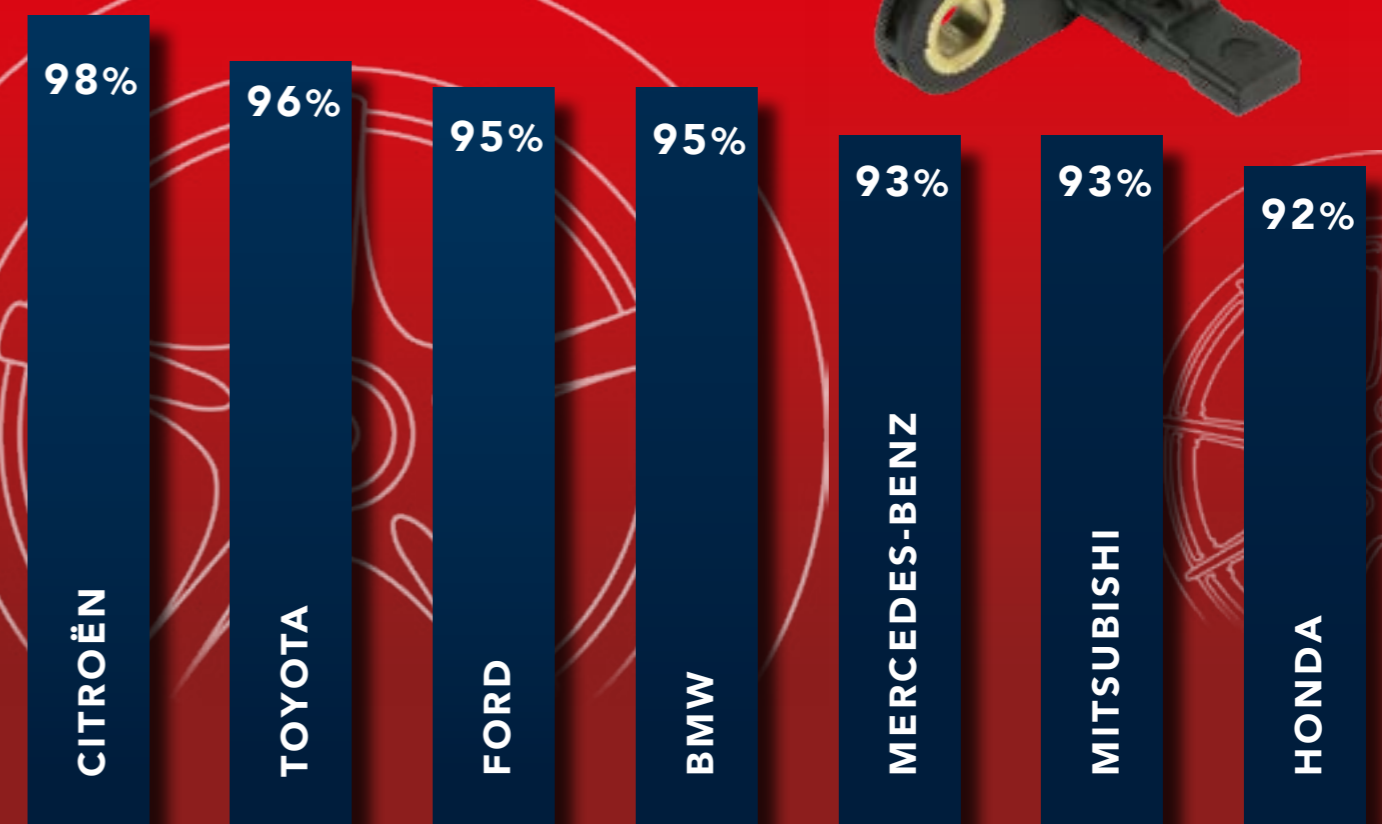

% BREMI

BREMI PROVIDES THESE BRANDS THE BEST MARKET COVERAGE IN THE ENTIRE MARKET.