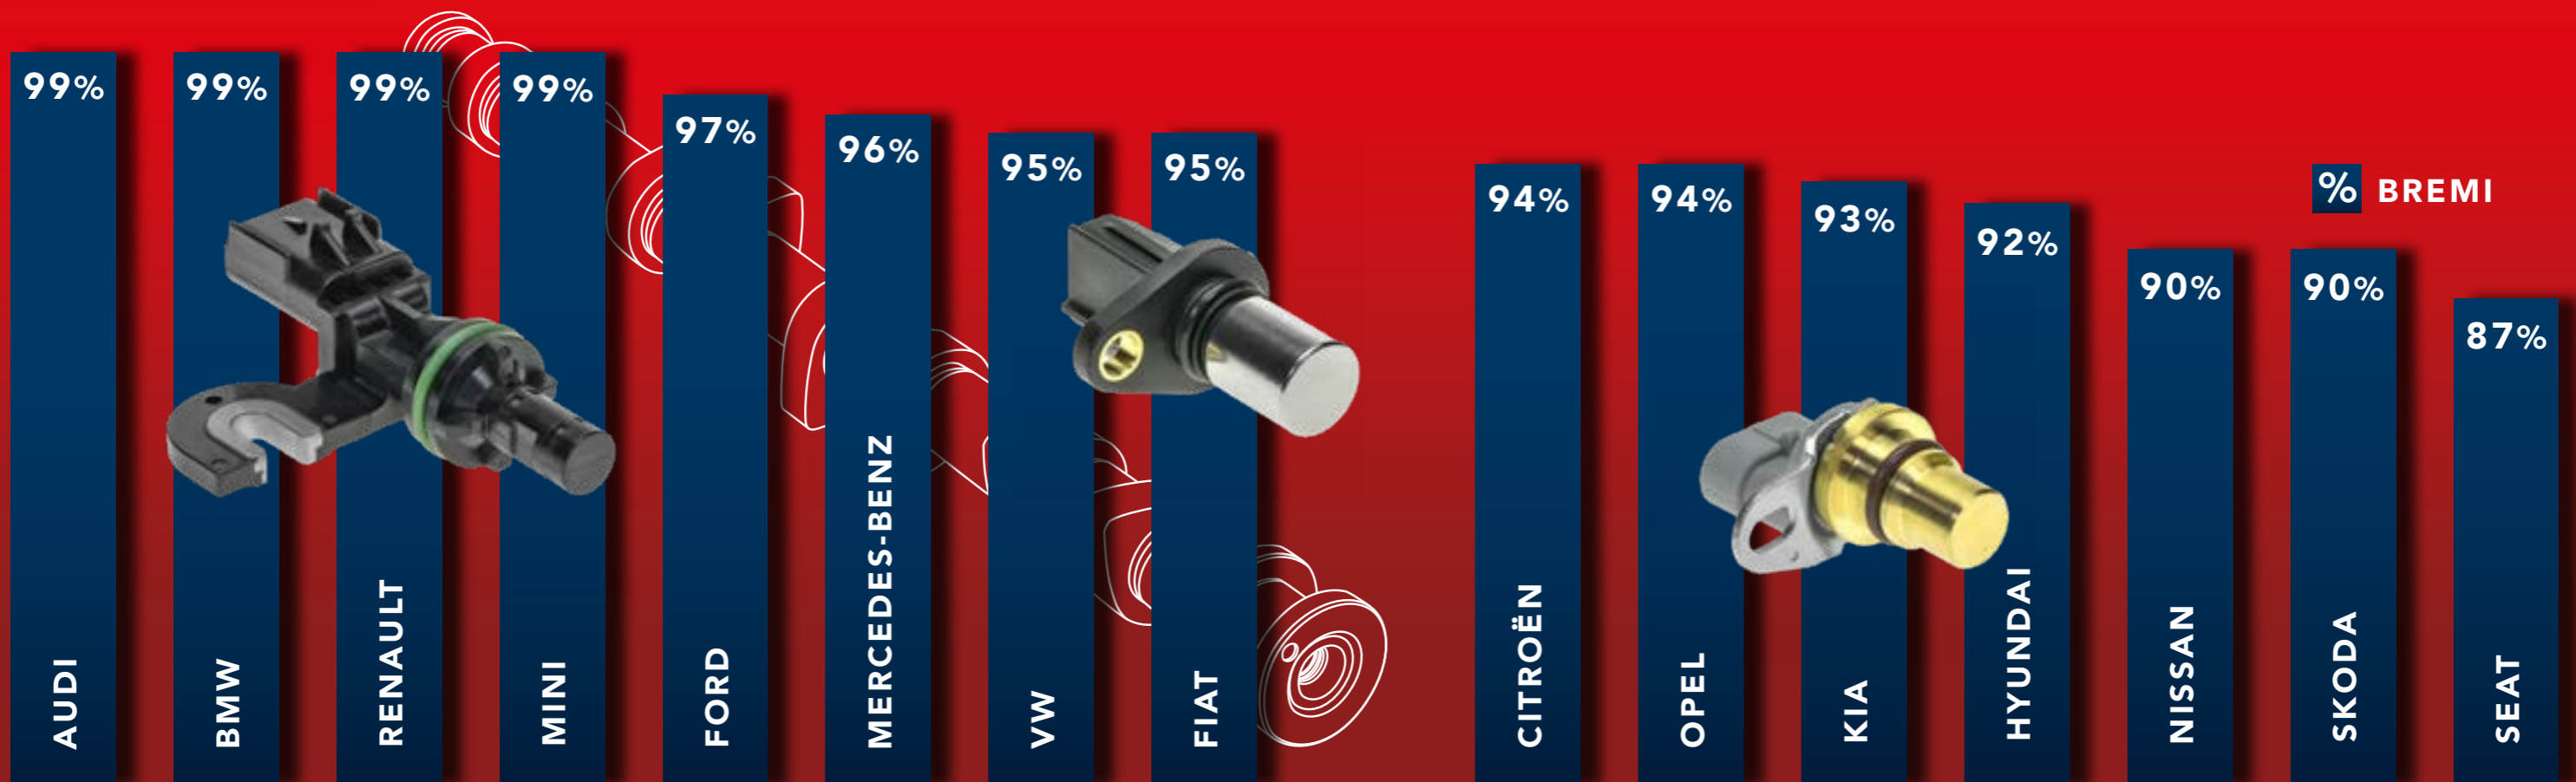

Wheel Speed Sensors

13

- BREMI offers the optimum range of performance-oriented, OEM-quality crankshaft and camshaft sensors, providing the best coverage in the international automobile aftermarket.
- All BREMI automotive sensors meet IATF 16949 OE-standards and are produced precisely to adhere to the individual specifications of car manufacturers.
- BREMI Crankshaft and Camshaft Sensors are available as MPU-Sensors as well as MRE-Sensors for respective vehicle types.