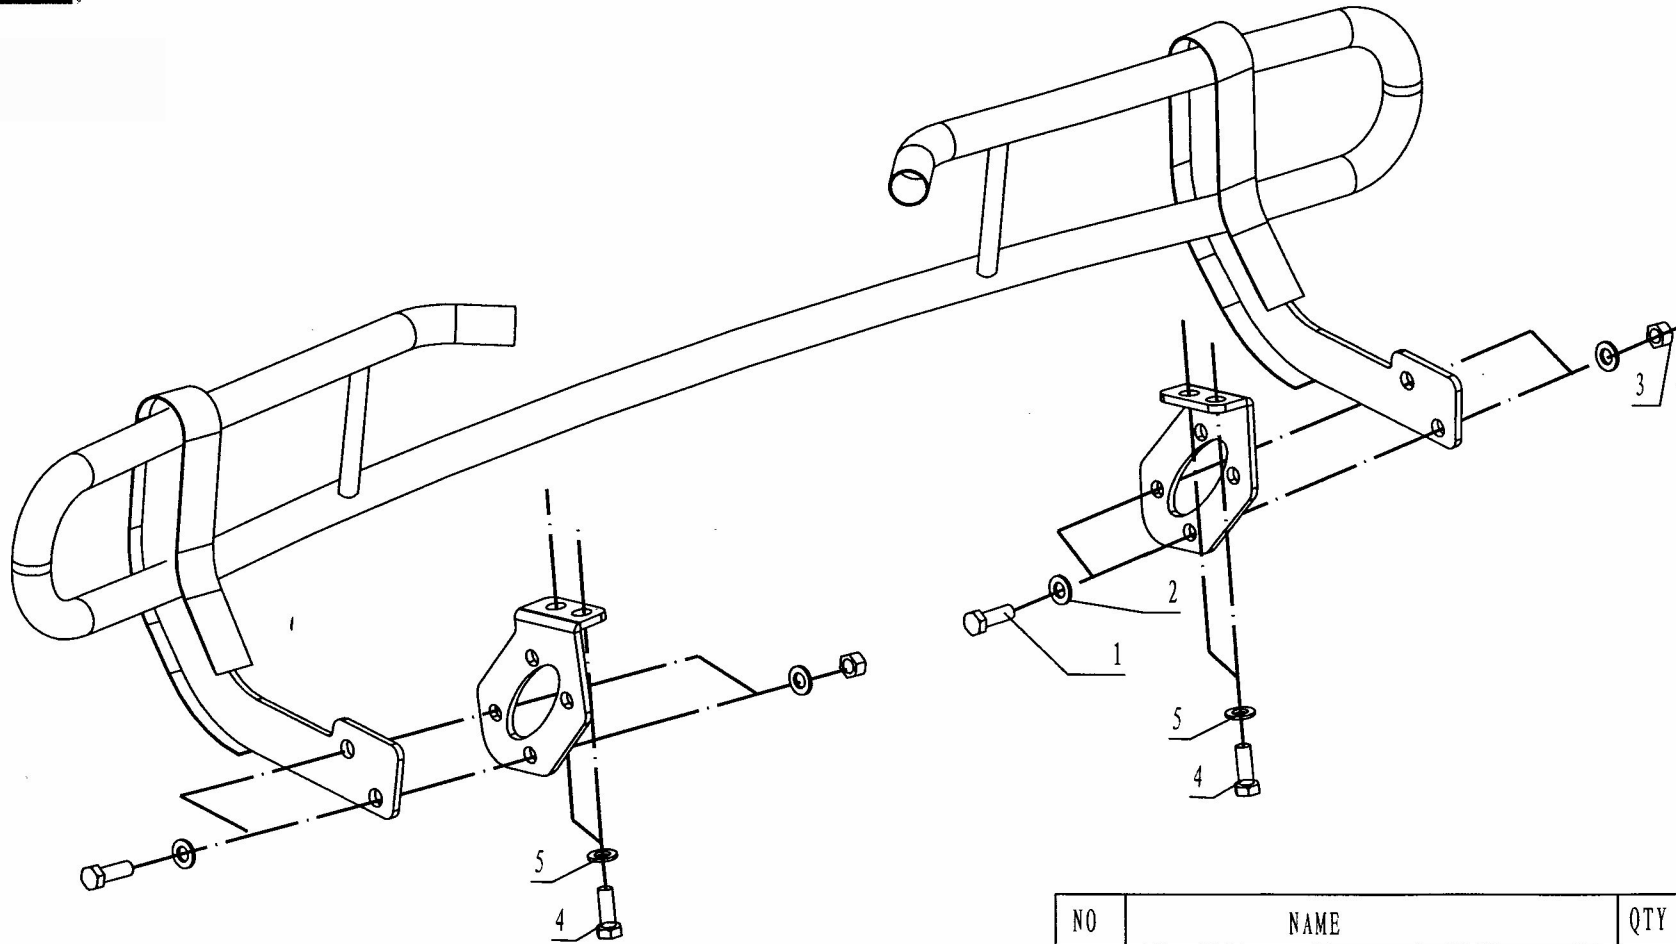

INSTALLATION INSTRUCTIONS

REAR SKID BAR PART No: 8D113216SS/8D113216A

NISSAN ARMADA/TITAN 04-UP

NO	NAME	QTY	REMARKS
1	HEX BOLT	4	M12* 35
2	SUPER WASHER	8	φ 12
3	SELF-LOCKING NUT	4	M12
4	HEX BOLT	4	M12*30
5	FLAT WASHER	4	φ 12