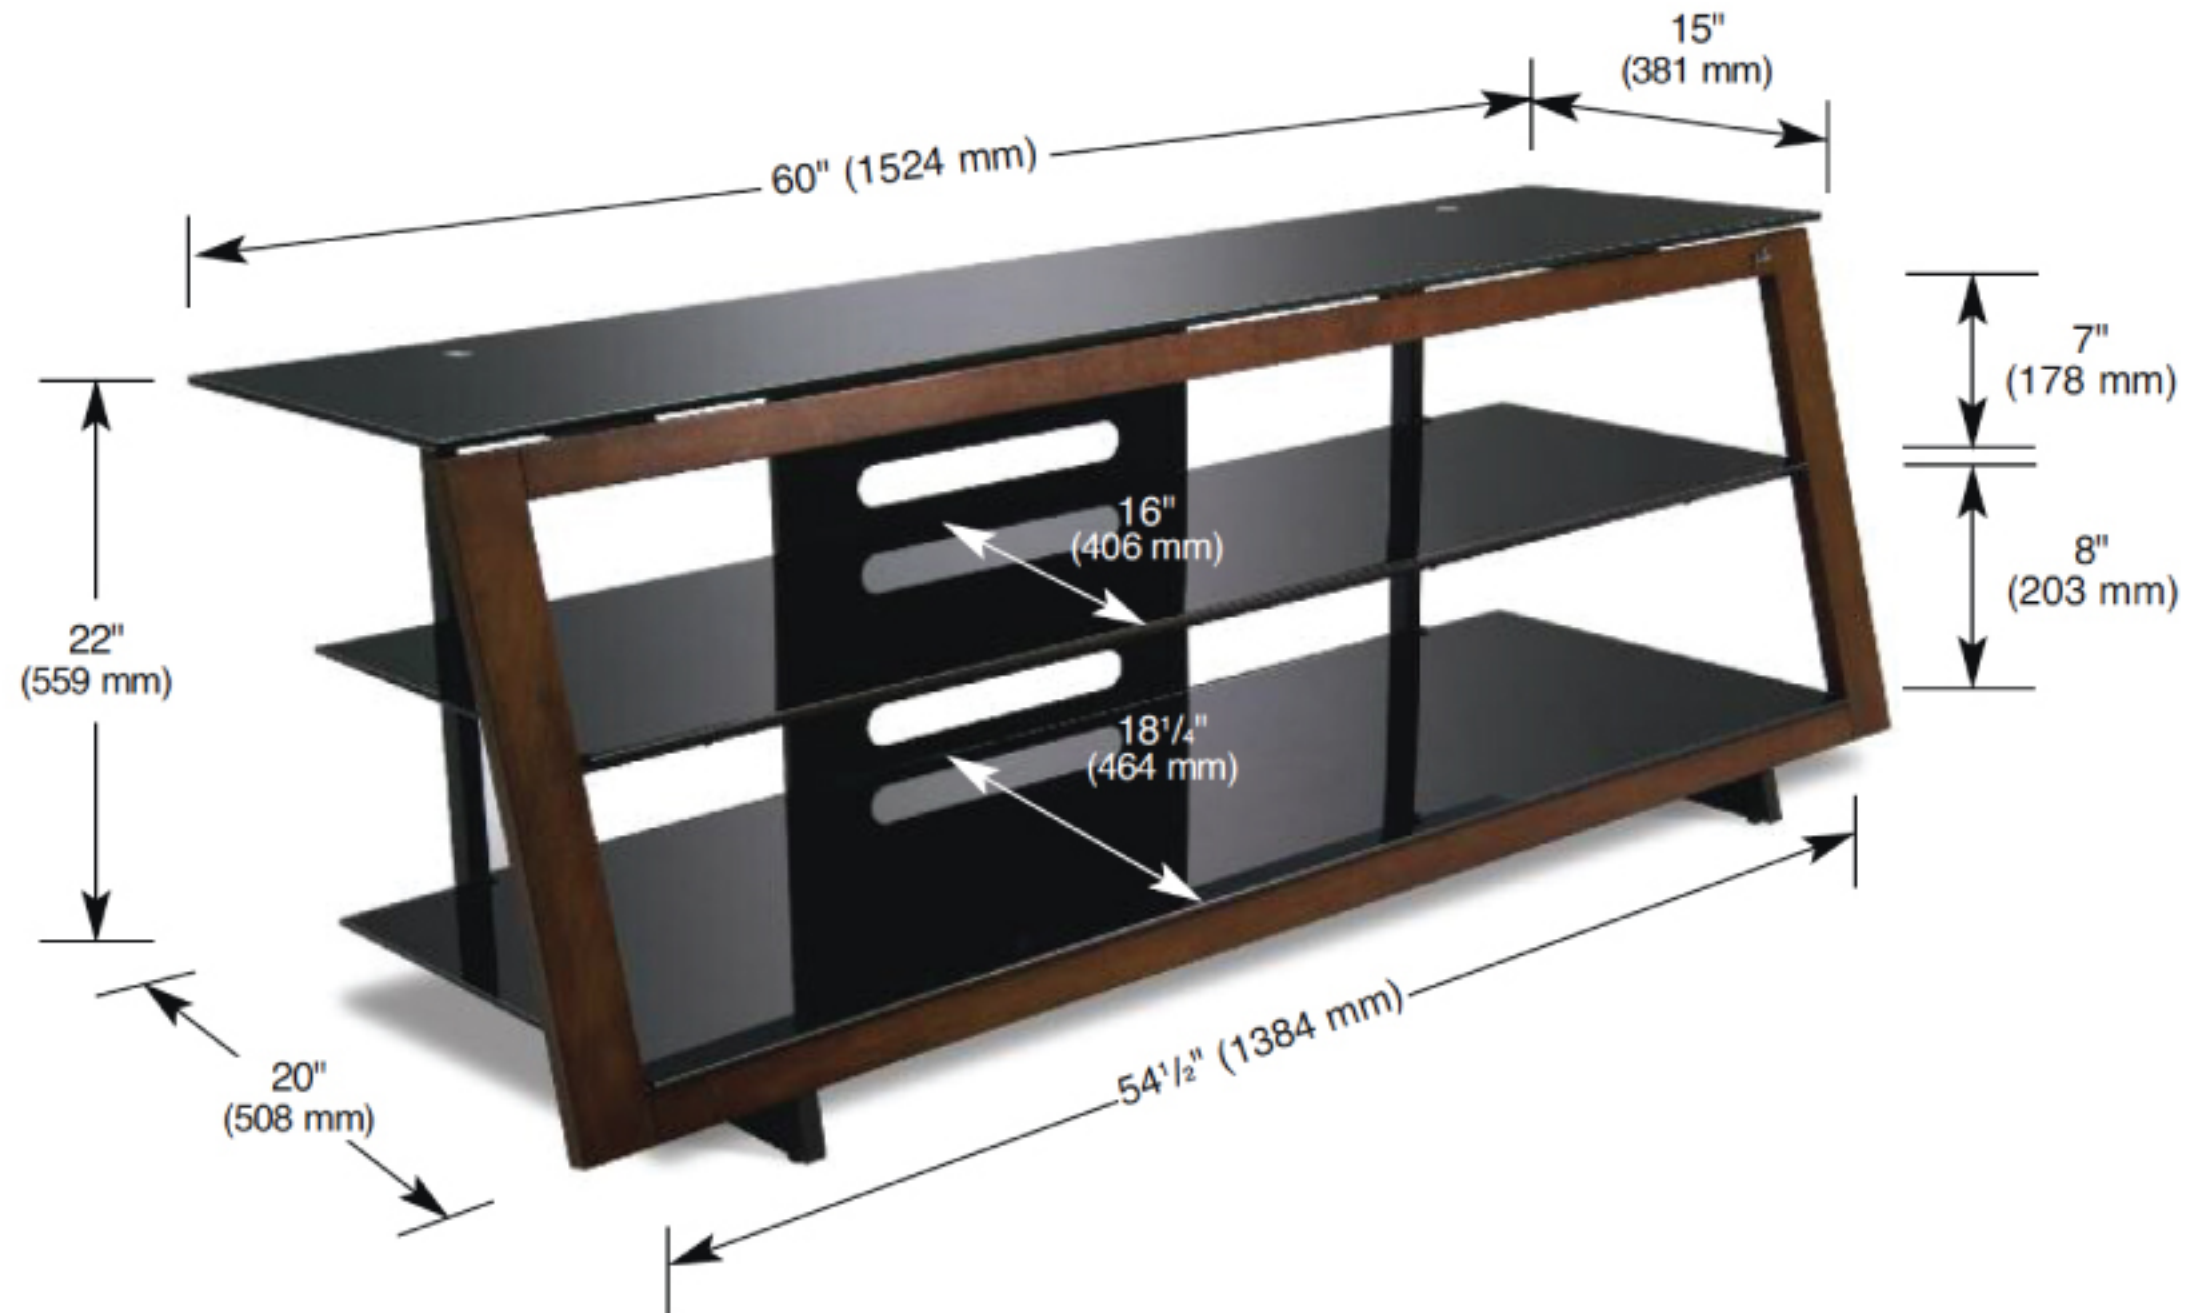

DETAILED DIMENSIONS

AVSC4260 - Medium Espresso Wood Frame A/V Furniture

All measurements shown are nominal usable space. Specifications are subject to change without notice.
© 2013 Bell'O International Corp.
100813

Bell'O
simply...beautiful®