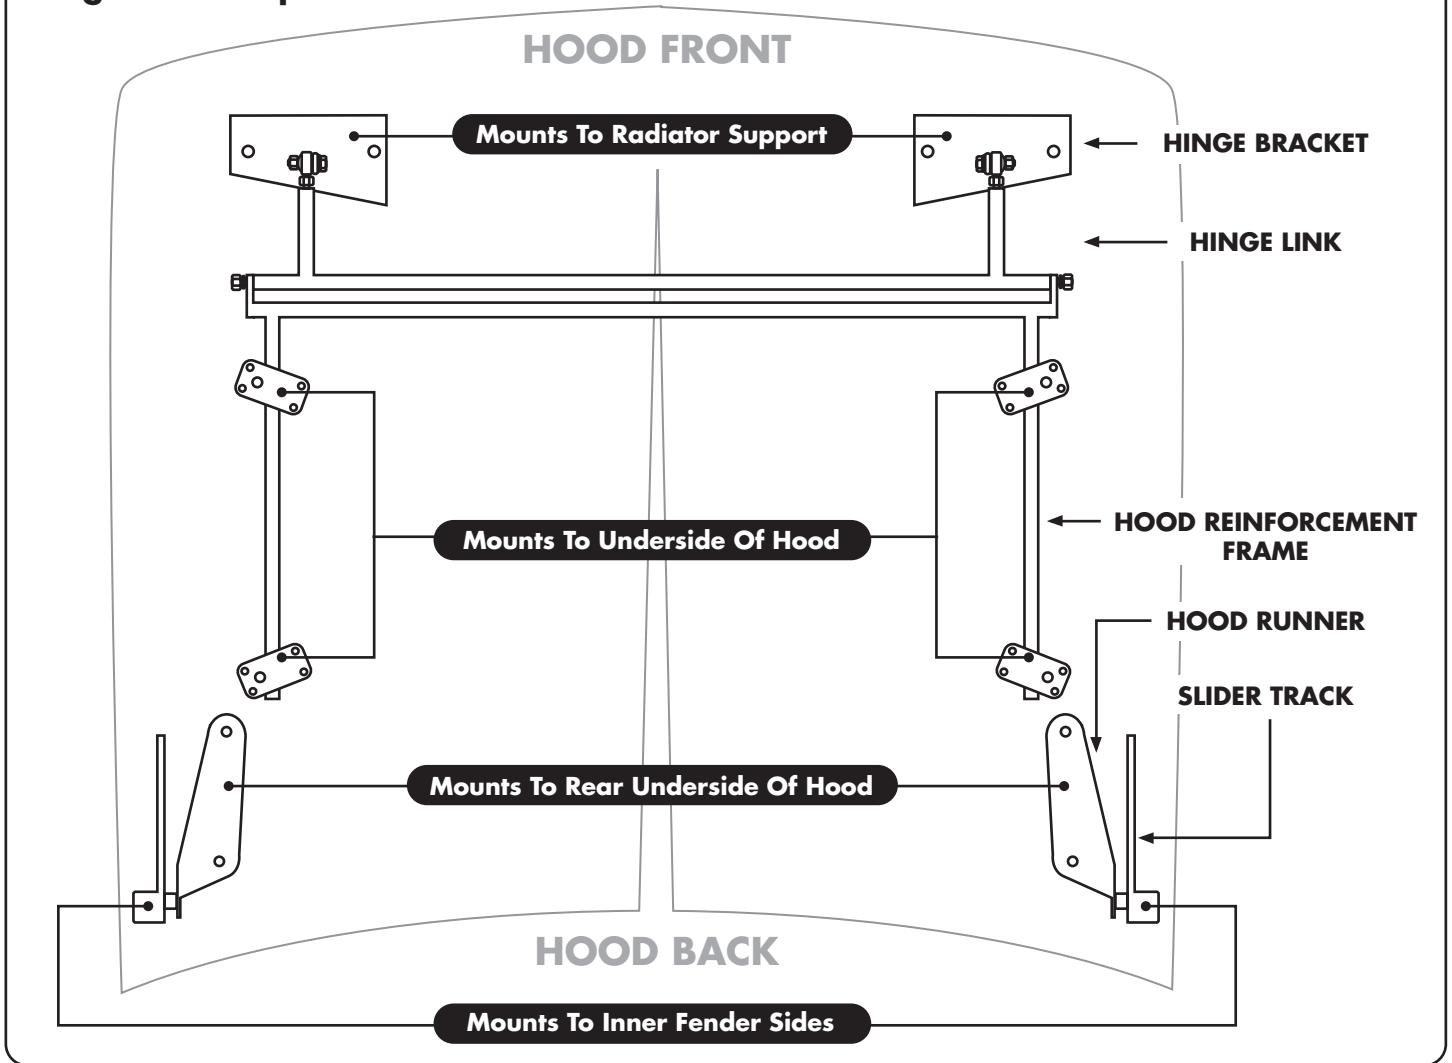

**TILT HD - Universal Manual Tilt Hood Kit**

**Diagram A - Top View of Hood**

**Diagram B - Closeup Runner/Slider**

**Diagram C - Closeup Hinge Link Fine Tuning**

**! WARNING:** This is a universal kit, and may require custom modifications. AutoLoc™ highly recommends professional installation by a custom fabrication shop.

**NOTE:** This kit was designed using an 88-98 GM Truck, so less modification will be needed for those models.