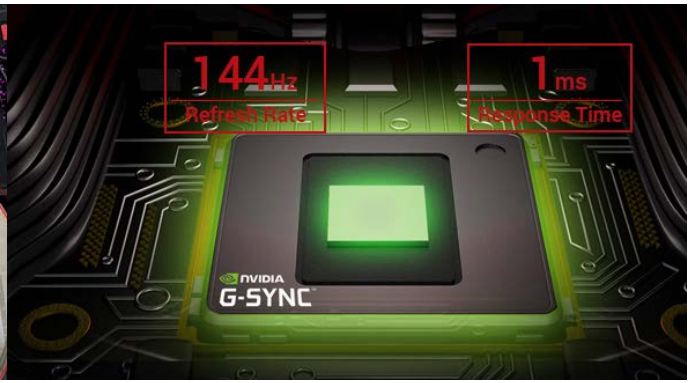

ROG Swift PG278Q Gaming Monitor - 27" 2K WQHD (2560 x 1440), 1ms, up to 144Hz, G-SYNC™

- Crisp 27-inch, 2560 x 1440 visuals combined with fast 144Hz refresh rate, 1ms response time, made smooth by NVIDIA®G-SYNC™ technology
- Exclusive GamePlus onscreen timer/crosshair, 60-120-144Hz refresh rate turbo key and intuitive 5-way OSD navigation joystick
- Complete ergonomic tilt, swivel, pivot and height adjustment with VESA mount capability for optimal placement. **PG278Q** is a recipient of a 2015 iF Award for its outstanding design.

360° Product View

The World's First WQHD G-SYNC™ Gaming Monitor

Forged for Gaming Perfection

The ROG SWIFT PG278Q represents the pinnacle of gaming displays, seamlessly combining the latest technologies and design touches that gamers demand.

This 27-inch WQHD 2560 × 1440 gaming monitor packs in nearly every feature a gamer could ask for. An incredible 144Hz refresh rate and a rapid response time of 1ms eliminate lag and motion blur, while an exclusive Turbo key allows you to select refresh rates of 60Hz, 120Hz or 144Hz with just one press. The ROG SWIFT contains integrated NVIDIA® G-SYNC™ technology to synchronize the display's refresh rate to the GPU. This technology eliminates screen tearing, while minimizing display stutter and input lag to give you the smoothest, fastest and most breathtaking gaming visuals imaginable. Connectivity is simple, yet robust, with a single DisplayPort 1.2 port to enable NVIDIA® G-SYNC™ and dual USB 3.0 ports for convenience.

ASUS-exclusive GamePlus Technology enhances your gaming experience further by providing you with crosshair overlays for FPS games and multiple in-game timers for RTS/MOBA games.

The ROG Swift has a super-narrow 6mm bezel that begs this monitor to be used in multi-display gaming set-ups. With VESA wall mount capability and an ergonomic stand designed with full tilt, swivel, pivot and height adjustments, the ROG SWIFT is ready for long gaming in session comfort.