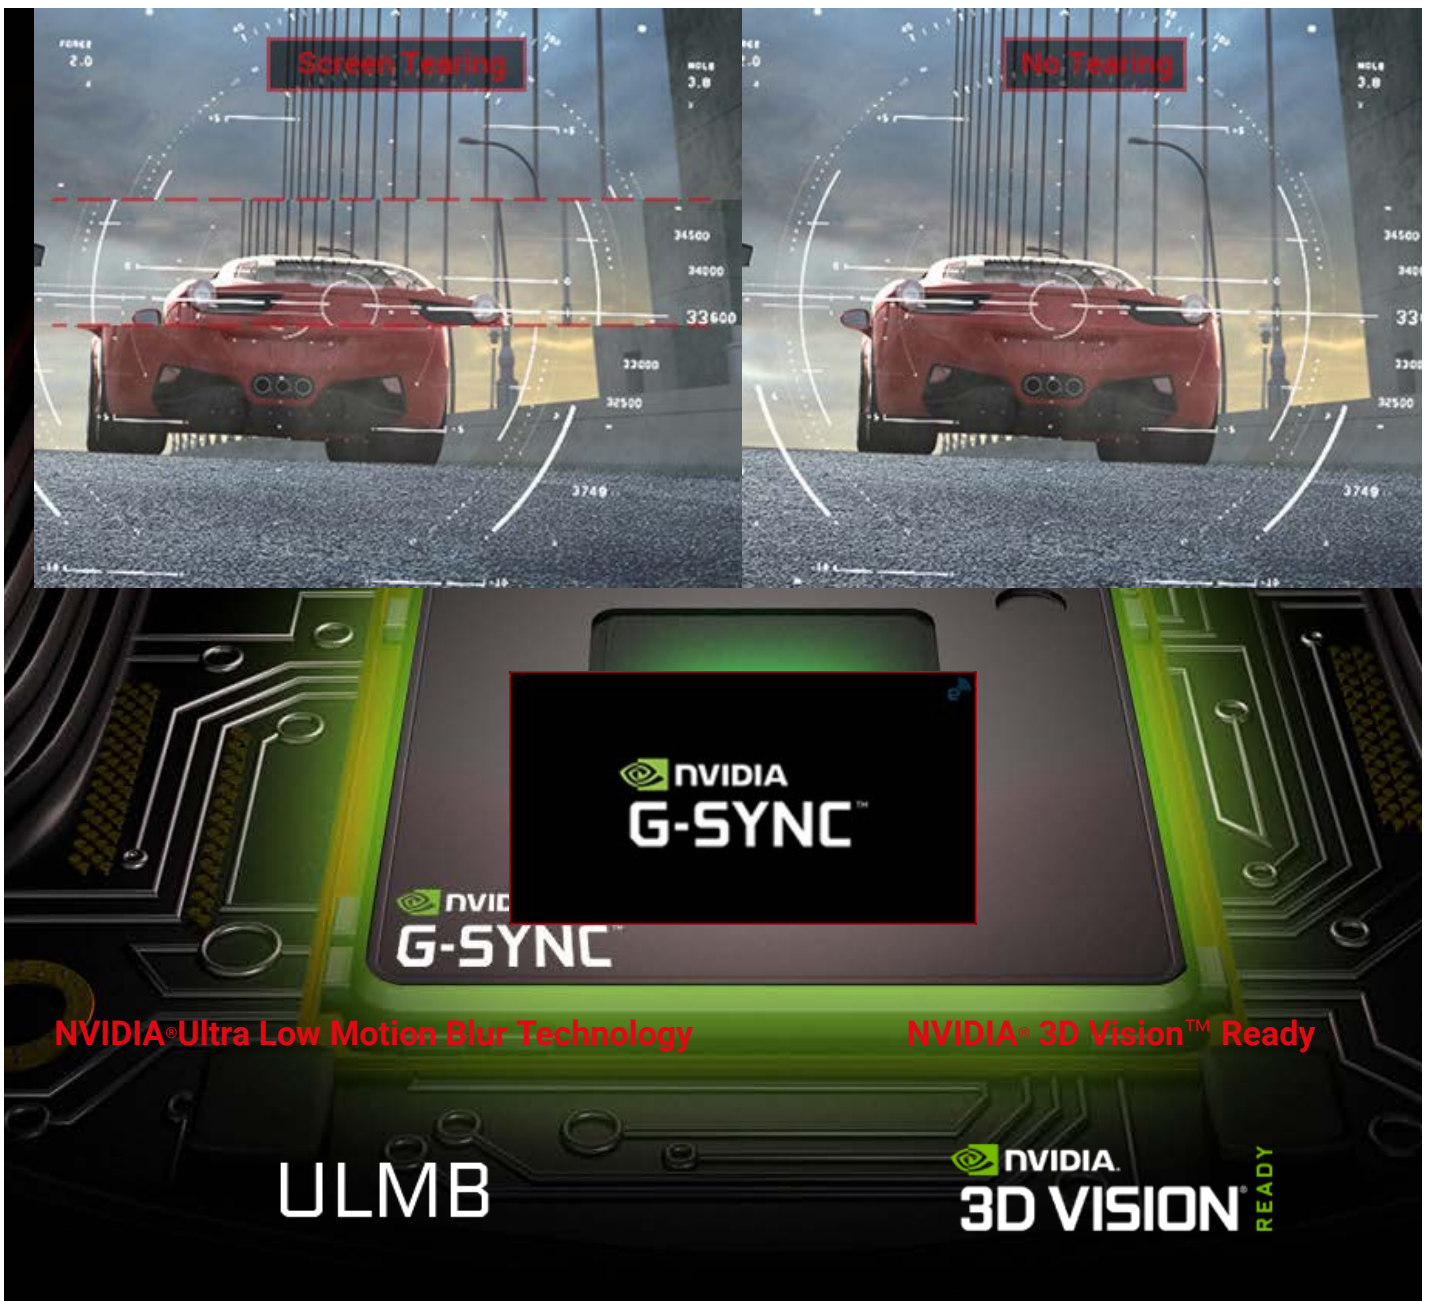

Conventional 60Hz monitors show extensive motion blur which detracts from your gaming experience. The ROG SWIFT PG278Q Gaming Monitor with NVIDIA® Ultra Low Motion Blur technology* reduces the effects of motion blur by delivering crisp edges in fast-paced gaming environments for perceivable differences in natural movement.

*Users can turn on the Ultra Low Motion Blur function from the OSD setting. This works with titles that do not support the NVIDIA® G-SYNC™ technology. Ultra Low Motion Blur technology works only at 85Hz, 100Hz and 120Hz.

The ROG SWIFT PG278Q is compatible with the NVIDIA® 3D Vision™ 1 and 2 kits* to support up to three WQHD displays for immersive multi-display 3D gaming experience. ROG SWIFT provides the finest 3D gaming and content viewing experience and thanks to the ever-growing library of over 700 3D Vision™ ready game titles, as well as 3D Blu-ray movies and YouTube 3D Playback support.

GAMER-CENTRIC FEATURES

ASUS-exclusive 5-Way OSD Navigation Key

The intuitive 5-way navigation key allows you to select OSD settings with just a flick. Switching menu settings have never been so easy.