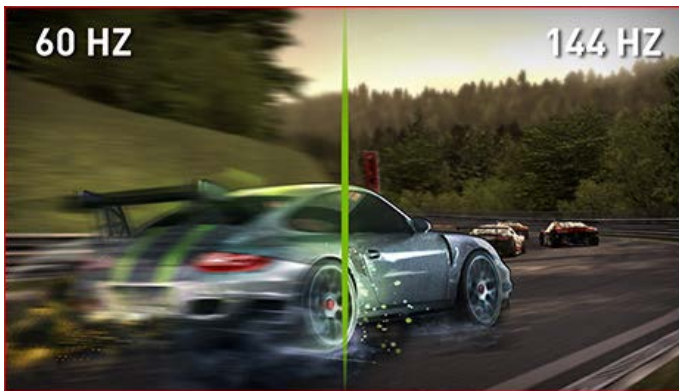

Conventional 27-inch 1920 x 1080 monitor

Shows less detail and spacing with less room for work bars on the side. Images are relatively blurrier.

ROG SWIFT PG278Q 27-inch 2560 x 1440 monitor

See more detail and spacing with more room for working bars on the side. Images are much more crisp and detailed.

ENJOY A SMOOTH, STUTTER-FREE GAMING EXPERIENCE

Incredible 144Hz Refresh Rate

Unlock the highest frame rates available, decimate lag and say goodbye to motion blur to gain the upper hand in first person shooters, racers, real-time strategy and sports titles. With twice the frame rate of standard LCDs, the ROG SWIFT PG278Q Gaming Monitor encourages you to never blink again.