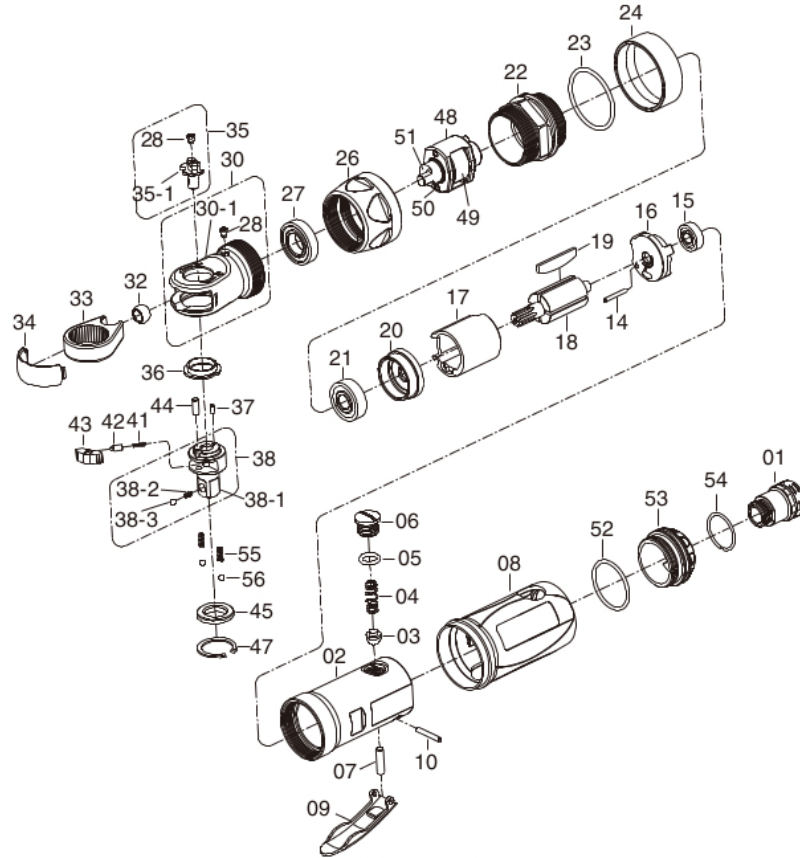

## PARTS BREAKDOWN

### Parts List

Index	Part No.	Description	Qty
1	1124-01	Air Inlet	1
2	1124-02	Motor Housing	1
3	1124-03	Throttle Valve	1
4	1124-04	Spring	1
5	1124-05	O-Ring	1
6	1124-06	Valve Screw	1
7	1124-07	Pin	1
8	1124-08	Grip Ring	1
9	1124-09	Trigger	1
10	1124-10	Spring Pin	1
14	1124-11	Spring Pin	1
15	1124-12	Ball Bearing	1
16	1124-13	Rear End Plate	1
17	1124-14	Cylinder	1
18	1124-15	Rotor	1
19	1124-16	Rotor Blade	4
20	1124-17	Front End Plate	1
21	1124-18	Ball Bearing	1
22	1124-19	Hammer Case	1

Index	Part No.	Description	Qty
23	1124-20	O-Ring	1
24	1124-21	Rubber Ring	1
26	1124-22	Coupling Nut	1
27	1124-23	Ball Bearing	1
28	1124-24	Grease Fitting	2
30	1124-25	Ratchet Housing Assembly { incl. 28(1),30-1 }	1
30-1	1124-26	Ratchet Housing	1
32	1124-27	Drive Bushing	1
33	1124-28	Ratchet Yoke	1
34	1124-29	Ratchet Housing Cover	1
35	1124-30	Reverse Knob Assembly { incl. 28(1),35-1 }	1
35-1	1124-31	Reverse Knob	1
36	1124-32	Thrust Washer	1
37	1124-33	Spring Pin	1
38	1128-01	Ratchet Housing Assembly { incl. 38-1,38-2,38-3 }	1
38-1	1128-02	Ratchet Anvil	1

Index	Part No.	Description	Qty
38-2	1128-03	Steel Ball Spring	1
38-3	1128-04	Steel Ball	1
41	1124-37	Spring	1
42	1124-38	Pin	1
43	1124-39	Ratchet Pawl	1
44	1124-40	Pin	1
45	1124-41	Thrust Washer	1
47	1124-42	Retainer	1
48	1124-43	Hammer Frame	1
49	1124-44	Hammer	1
50	1124-45	Hammer Pin	2
51	1124-46	Standard Anvil	1
52	1124-47	O-Ring	1
53	1124-48	Exhaust Deflector	1
54	1124-49	Retainer	1
55	1124-50	Spring	2
56	1124-51	Steel Ball	2
TK	1124-52	Tune-Up Kit { incl. 4,5,19(4),23,41,47,52,54 }	