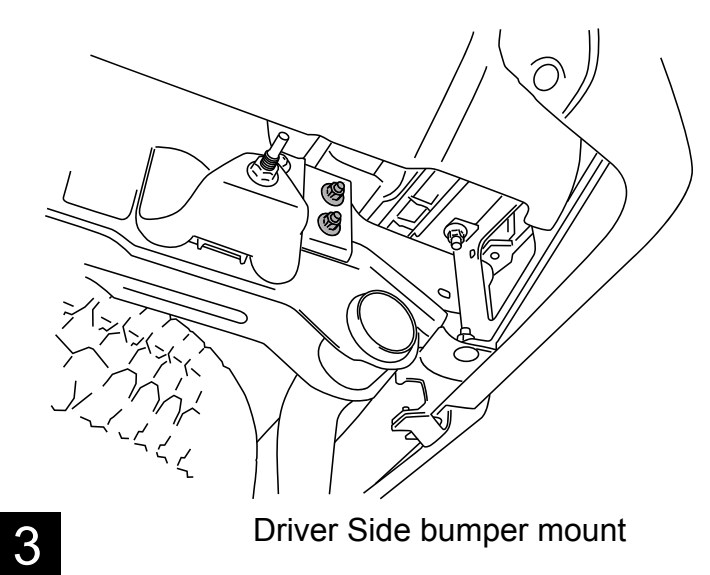

AMP RESEARCH BedStep[®]

MADE IN USA

Chevy Silverado / GMC Sierra
 1500 2007 - up
 2500/3500 HD 2007-2010

PART NUMBER:
 AMP 75300-01A

59 ft-lbs / 80 Nm

5

18mm

6

6 ft-lbs / 8 Nm

3/16"

7

8

9

10