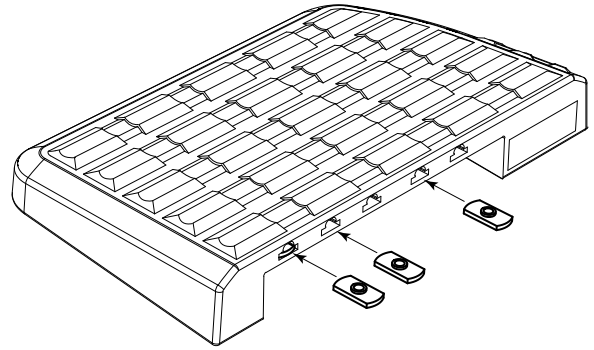

AMP RESEARCH BedStep[®]

MADE IN USA

Chevy Silverado / GMC Sierra
 1500 2007 - up
 2500/3500 HD 2007-2010

PART NUMBER:
 AMP 75300-01A

59 ft-lbs / 80 Nm

5

18mm

6

6 ft-lbs / 8 Nm

3/16"

7

8

9

10