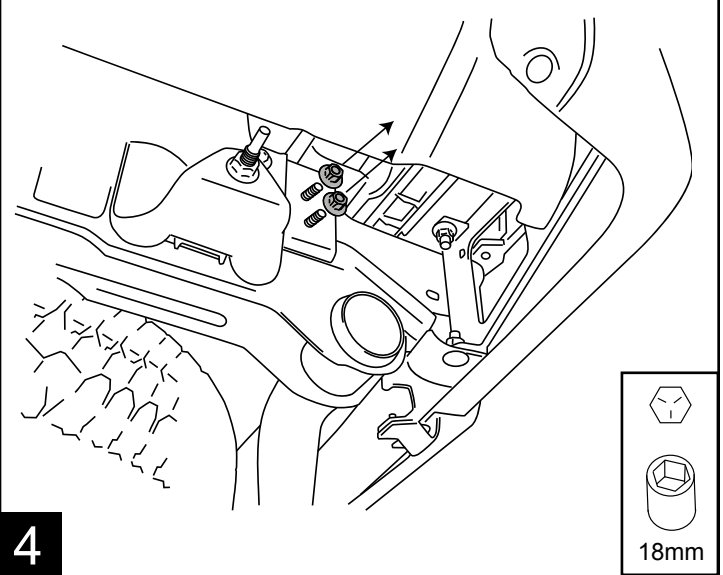

AMP RESEARCH BedStep[®]

MADE IN USA

Chevy Silverado / GMC Sierra
 1500 2007 - up
 2500/3500 HD 2007-2010

PART NUMBER:
 AMP 75300-01A

59 ft-lbs / 80 Nm

5

18mm

6

6 ft-lbs / 8 Nm

3/16"

7

8

9

10