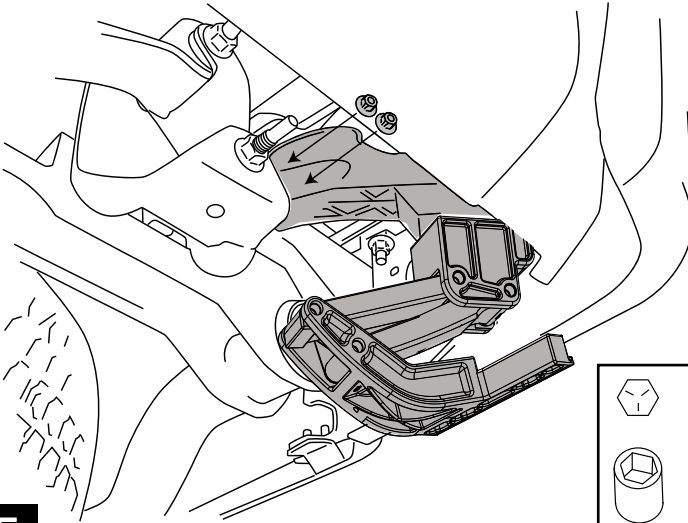

AMP RESEARCH BedStep[®]

MADE IN USA

Chevy Silverado / GMC Sierra
 1500 2007 - up
 2500/3500 HD 2007-2010

PART NUMBER:
 AMP 75300-01A

59 ft-lbs / 80 Nm

5

18mm

6

6 ft-lbs / 8 Nm

3/16"

7

8

9

10