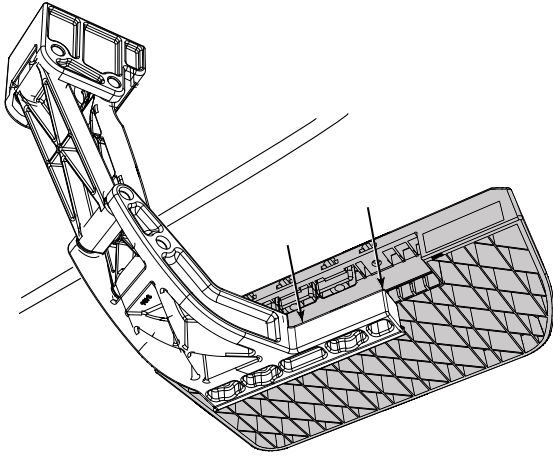

AMP RESEARCH BedStep[®]

MADE IN USA

Chevy Silverado / GMC Sierra
 1500 2007 - up
 2500/3500 HD 2007-2010

PART NUMBER:
 AMP 75300-01A

59 ft-lbs / 80 Nm

5

18mm

6

6 ft-lbs / 8 Nm

3/16"

7

8

9

10