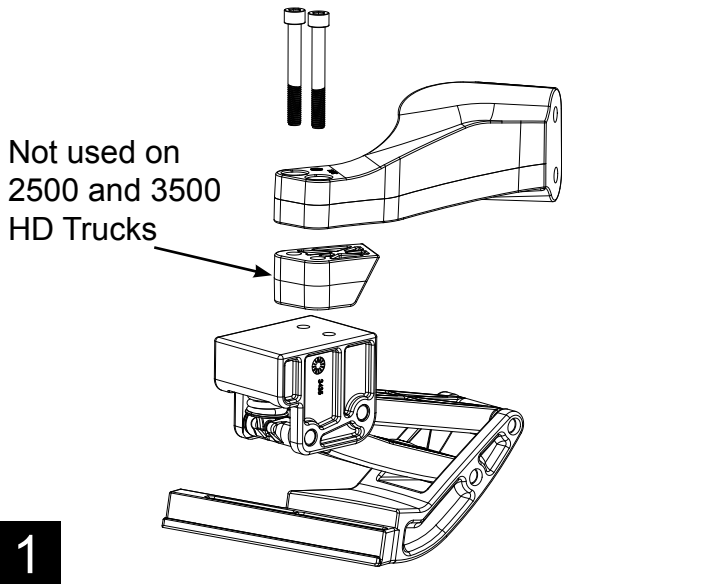

AMP RESEARCH BedStep[®]

MADE IN USA

Chevy Silverado / GMC Sierra
 1500 2007 - up
 2500/3500 HD 2007-2010

PART NUMBER:
 AMP 75300-01A

59 ft-lbs / 80 Nm

5

18mm

6

6 ft-lbs / 8 Nm

3/16"

7

8

9

10