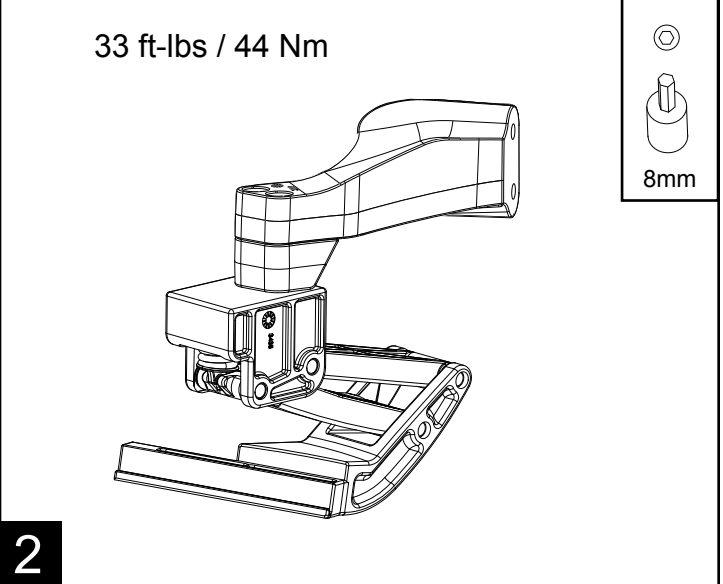

AMP RESEARCH BedStep[®]

MADE IN USA

Chevy Silverado / GMC Sierra
 1500 2007 - up
 2500/3500 HD 2007-2010

PART NUMBER:
 AMP 75300-01A

59 ft-lbs / 80 Nm

5

18mm

6

6 ft-lbs / 8 Nm

3/16"

7

8

9

10