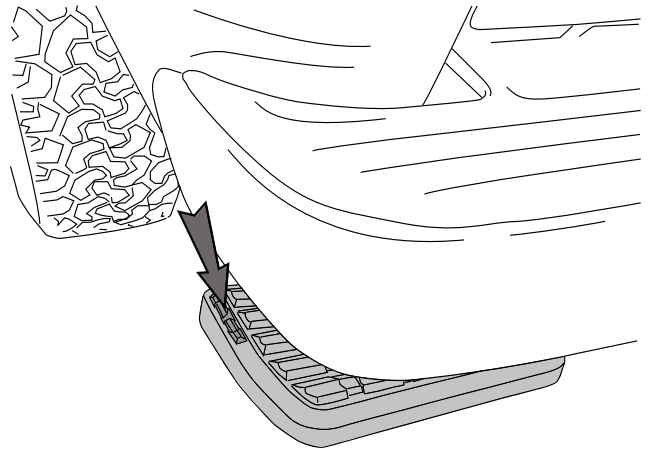

AMP RESEARCH BedStep[®]

MADE IN USA

Chevy Silverado / GMC Sierra
 1500 2007 - up
 2500/3500 HD 2007-2010

PART NUMBER:
 AMP 75300-01A

59 ft-lbs / 80 Nm

5

18mm

6

6 ft-lbs / 8 Nm

3/16"

7

8

9

10