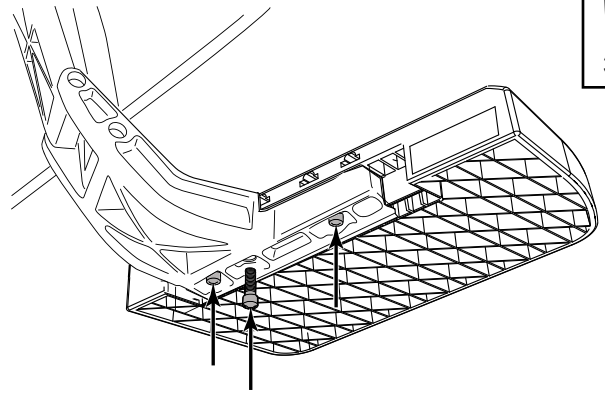

AMP RESEARCH BedStep[®]

MADE IN USA

Chevy Silverado / GMC Sierra
 1500 2007 - up
 2500/3500 HD 2007-2010

PART NUMBER:
 AMP 75300-01A

59 ft-lbs / 80 Nm

5

18mm

6

6 ft-lbs / 8 Nm

3/16"

7

8

9

10