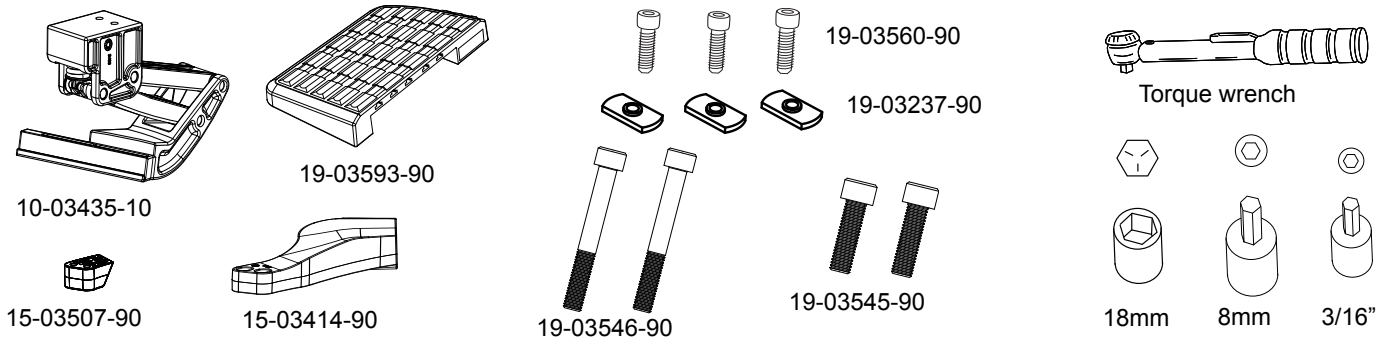

AMP RESEARCH BedStep[®]

MADE IN USA

Chevy Silverado / GMC Sierra
 1500 2007 - up
 2500/3500 HD 2007-2010

PART NUMBER:
 AMP 75300-01A

59 ft-lbs / 80 Nm

5

18mm

6

6 ft-lbs / 8 Nm

3/16"

7

8

9

10