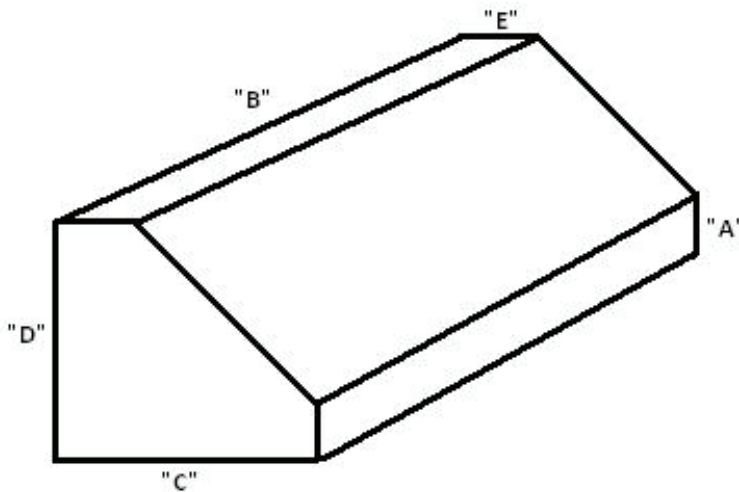

Part #	"A"	"B"	"C"	"D"	"E"	"F"	"G"	Gallons
AUX60	4"	56"	20"	18"	6"			60