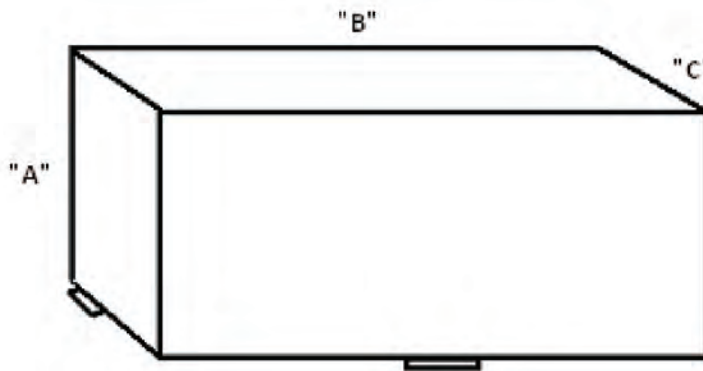

Part #	"A"	"B"	"C"	"D"	"E"	"F"	"G"	Gallons
AUX46	16 1/2"	57"	12"					46