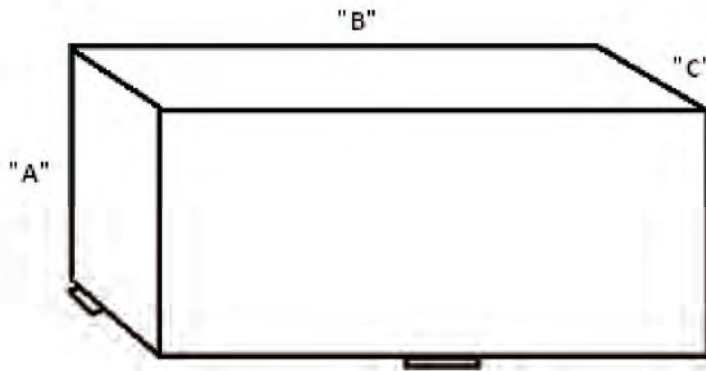

Part #	"A"	"B"	"C"	"D"	"E"	"F"	"G"	Gallons
AUX66	17"	55"	18"					66