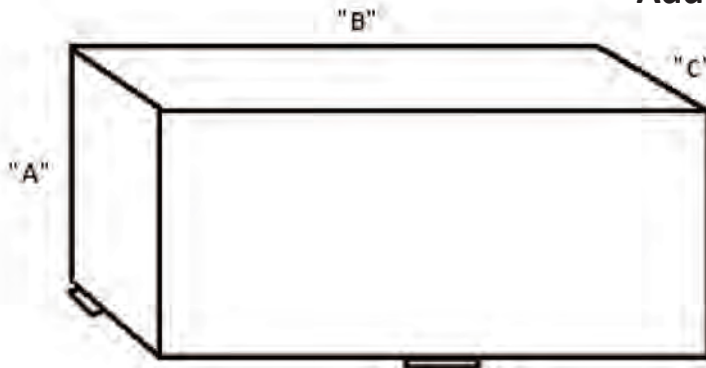

# 30 Gallon Auxiliary Tank/Toolbox Combo

auxiliary installation kit included

Mounting tabs extend 1-1/2"  
Add 2-1/2" for fuel cap height

18" high including toolbox

Part #	"A"	"B"	"C"	"D"	"E"	"F"	"G"	Gallons
AUX30CB	18"	48 1/2"	19"	Toolbox is 42" x 19" x 9"				30