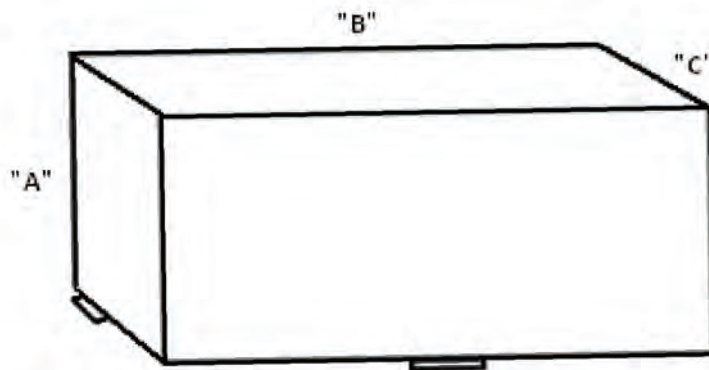

# 30 Gallon Auxiliary Tank

Perfect for under the toolbox applications

auxiliary installation kit included

Mounting tabs extend 1-1/2"  
Add 2-1/2" for fuel cap height

Part #	"A"	"B"	"C"	"D"	"E"	"F"	"G"	Gallons
AUX30	9"	48 1/2"	19"					30