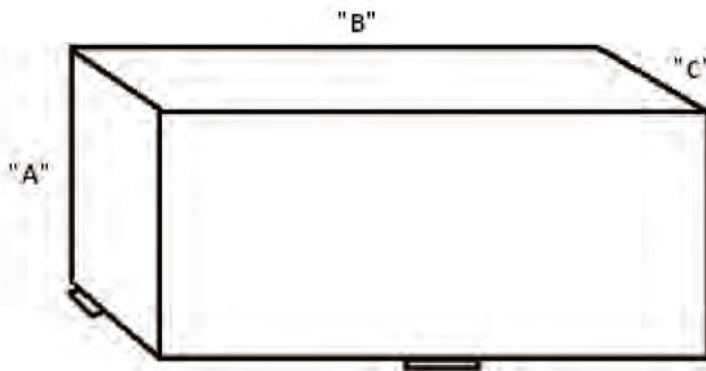

Part #	"A"	"B"	"C"	"D"	"E"	"F"	"G"	Gallons
AUX41	19"	48 1/2"	11"					41