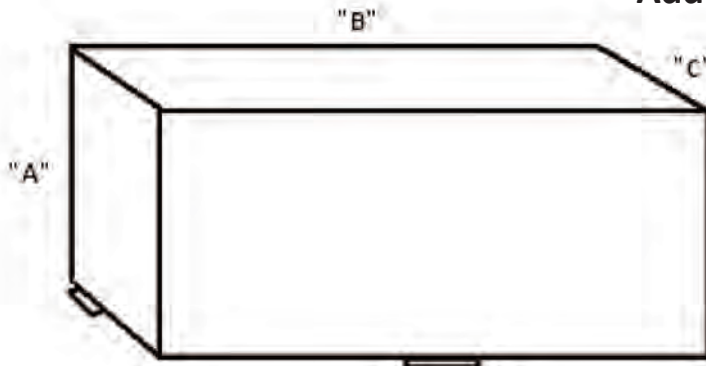

AUX65CB is 54" across the bottom - Sides of tank taper in at bottom

Part #	"A"	"B"	"C"	"D"	"E"	"F"	"G"	Gallons
AUX65CB	19"	60"	21"	Toolbox is 54" x 21" x 6"				65

Learn more about truck bed accessories we have.