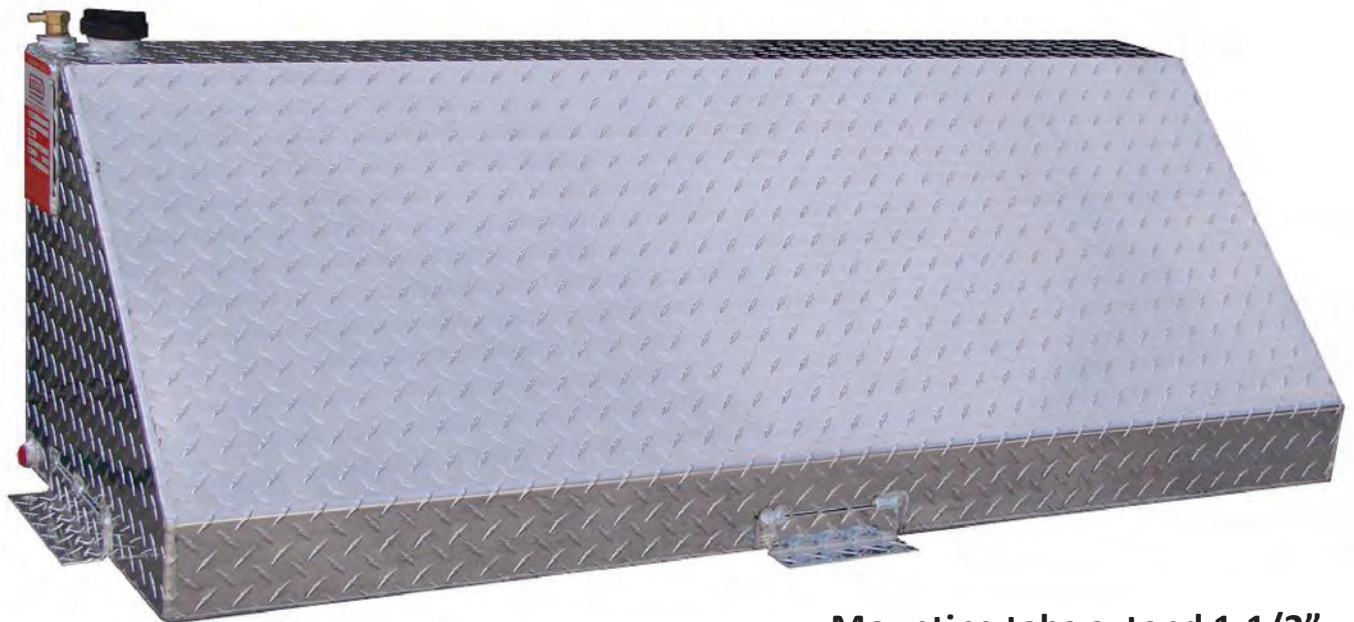

auxiliary installation kit included

Mounting tabs extend 1-1/2"
Add 2-1/2" for fuel cap height