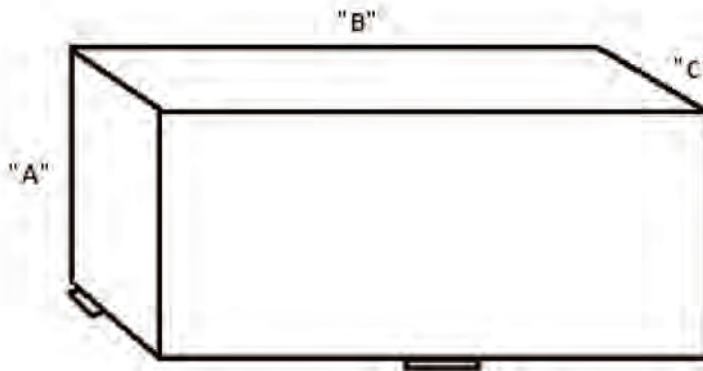

AUX51 is 55" across bottom - Sides of tank taper in at bottom

Part #	"A"	"B"	"C"	"D"	"E"	"F"	"G"	Gallons
AUX51	24"	60"	9"					51