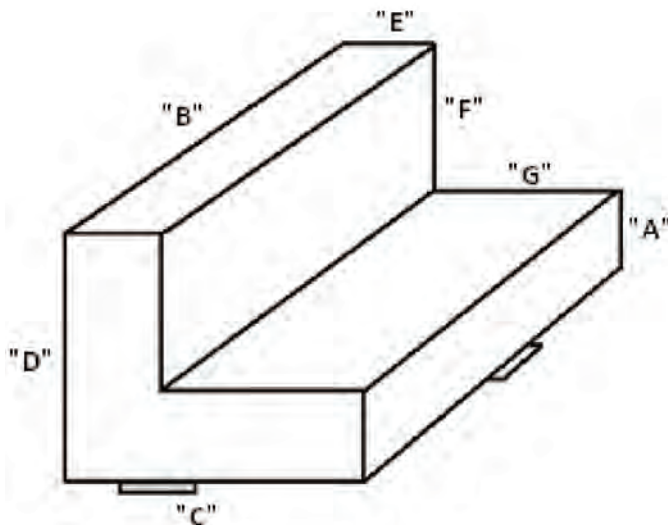

Mounting tabs extend 1-1/2"
Add 2-1/2" for fuel cap height

Part #	"A"	"B"	"C"	"D"	"E"	"F"	"G"	Gallons
AUX80	9 1/2"	48 1/2"	28"	26"	8"	16 1/2"	20"	80