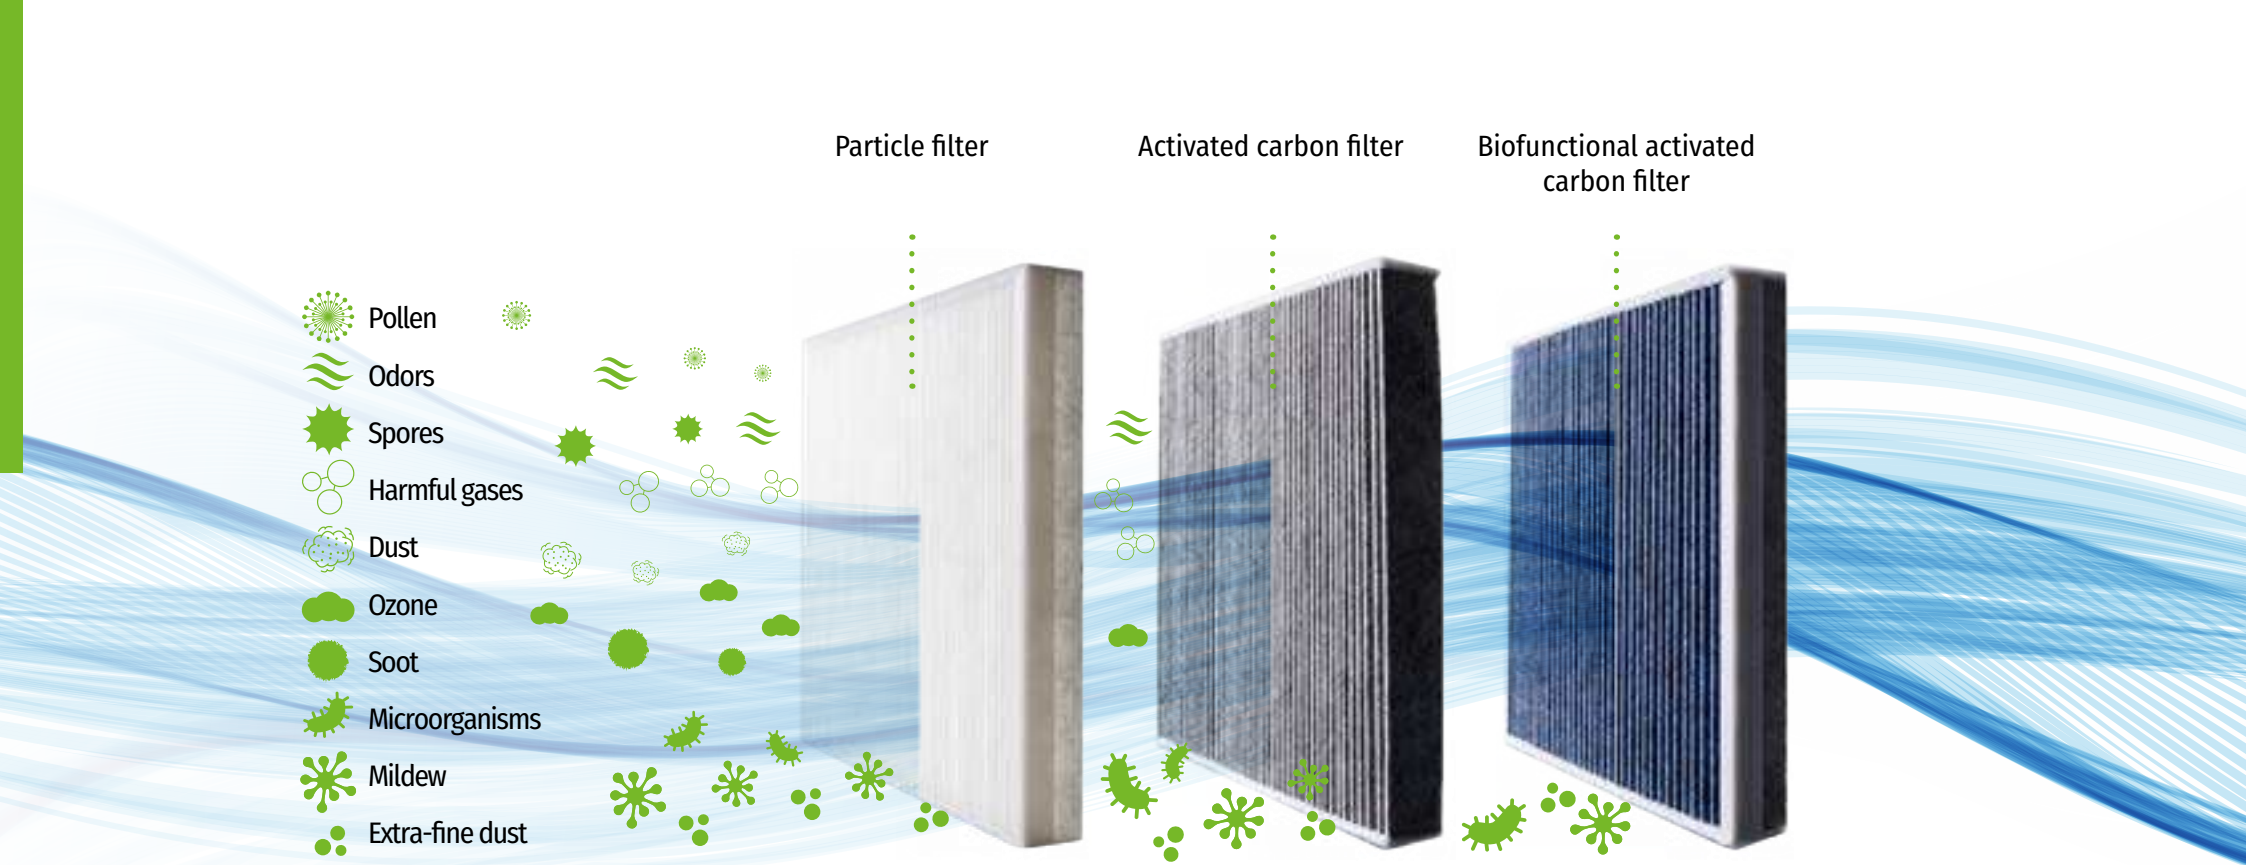

A WIDE VARIETY OF FILTERS

for every requirement

Sneezing attacks, watery eyes, and difficulty breathing make driving more difficult and downright dangerous. Well-functioning cabin air filters increase the level of safety and create positive, well-ventilated driving conditions.

Particle filter

With a high-quality, custom-fit particle filter, pollen, spores, and dust from everyday traffic cannot enter the interior of the vehicle. The first-class particle layer and filter fleece make it all possible.

Activated carbon filter

Activated carbon filters have an additional activated charcoal layer which filters out gases and odors. They are particularly suitable for allergy sufferers and people with asthma. Activated carbon filters are guaranteed to prevent unpleasant odors and harmful gases (benzene or ozone) from entering the vehicle through the ventilation system.

Biofunctional activated carbon filter

We are gradually expanding our selection with biofunctional activated carbon filters. These filters are fungistatic, which means

that they prevent fungal infestation. There are no nutrients to facilitate the growth of bacteria and mildew. The additional biofunctional layer reduces allergic reactions of occupants inside the vehicle.

We have the right filters for cars, transporter, trucks, buses, and agricultural and construction machinery.