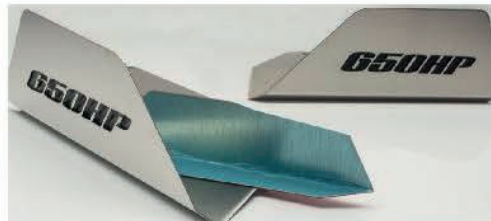

2014-2017 C7 Corvette Z06/Grand Sport - Side Skirt Extension Fins (works only with our Side Skirt Extensions above)

Choose from 7 carbon fiber color options for inlay lettering (see colors pg.17)