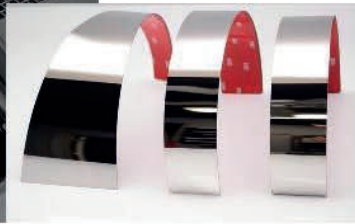

SKU# 053056
High polished,
mirror finish.