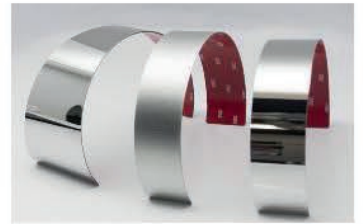

SKU# 053058
Combination polished,
brushed, polished.

BRAKE BOOSTER COVERS - 4 STYLES TO CHOOSE FROM

2014-2017 C7 Corvette Stingray/Z51/Grand Sport/Z06