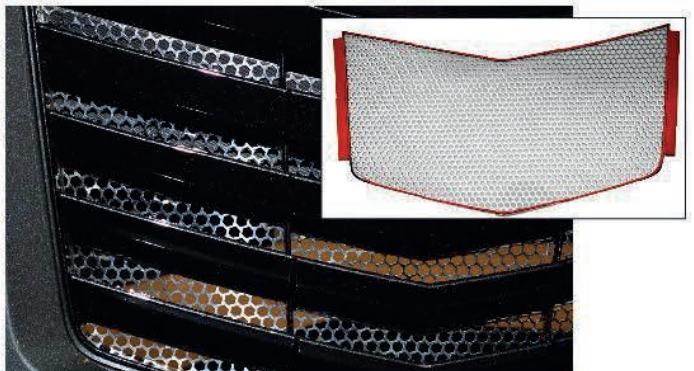

Laser cut Matrix pattern adds a modern performance style to the hood vent.

SKU# 053011 - MATRIX SERIES