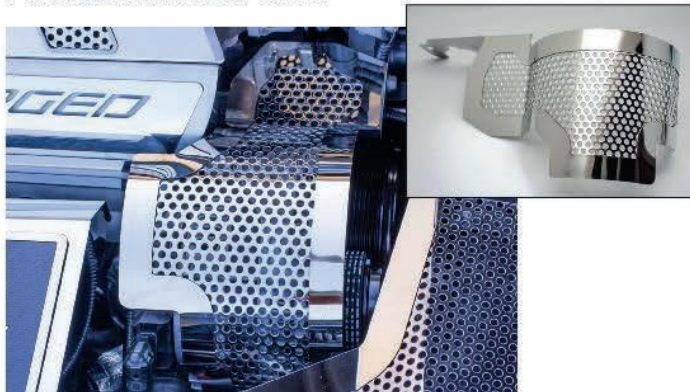

Add an extra edge to your Z06 engine bay.

SKU# 053081 - PERFORATED

2014-2017 C7 Stingray/Z51/Grand Sport/Z06 - Alternator
Cover with Crossed Flags Emblem | Choose Inlay Color