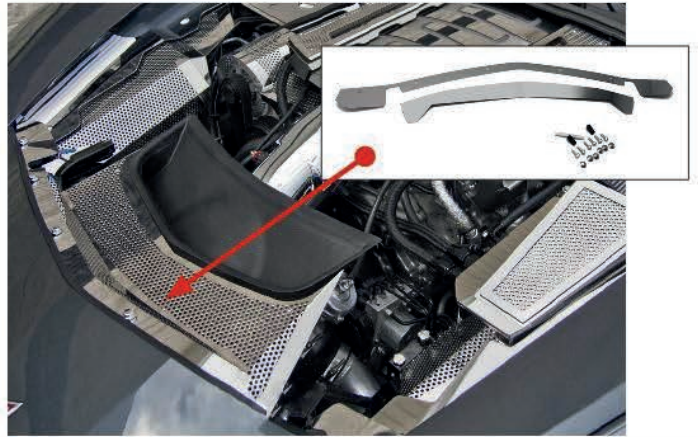

SKU# 053069 - POLISHED STAINLESS TRIM KIT

2014-2017 C7 Corvette Stingray/Z51/Grand Sport/Z06
Fender Covers