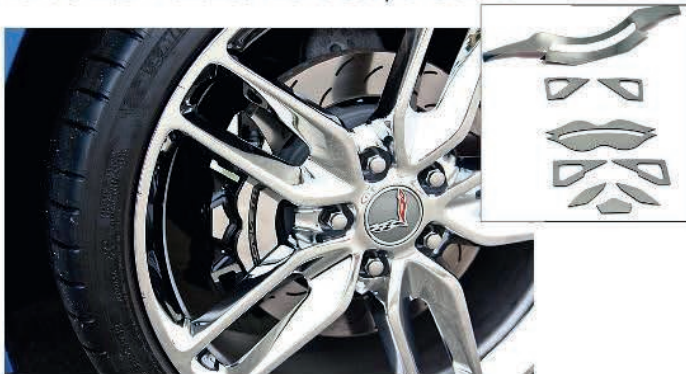

These trim pieces fit directly over your stock caliper covers and add a new look to your wheels.

SKU# 052060 - POLISHED STAINLESS STEEL

C7 Corvette Stingray/Z51/Grand Sport/Z06 - Rear Valance Trim

Easy-to-install moulding kits includes everything needed to install and installation video walks you through the process.