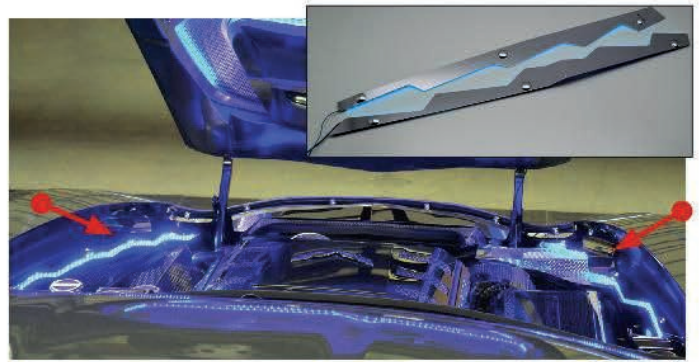

2015-2017 C7 Corvette Stingray/Z51/Grand Sport/Z06 Illuminated Fender Caps 2Pc

Illuminate your engine bay with our polished stainless fenders caps available in 5 LED color options.

SKU# 053062 - 5 LED COLORS see pg.17