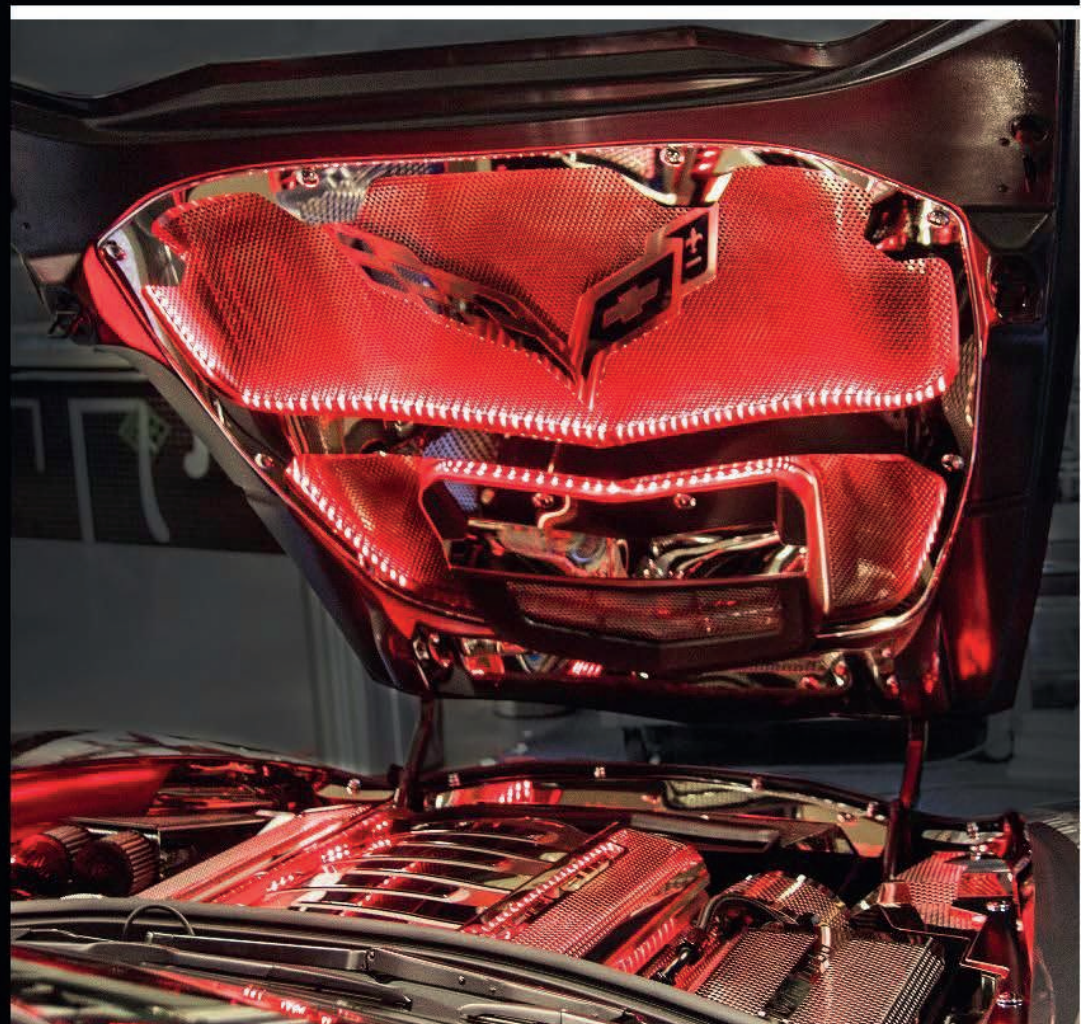

2014-2017 Corvette

AMERICAN CAR CRAFT
PREMIUM AUTOMOTIVE PARTS AND ACCESSORIES

C7 Corvette Custom Accessories
Interior | Exterior | Engine
Handcrafted in the USA

AMERICAN CAR CRAFT

is dedicated to developing unique, high quality products. With more than 30 years of experience customizing cars, trucks, vans and more, we have developed a truly unique approach to the ever growing auto accessory industry.