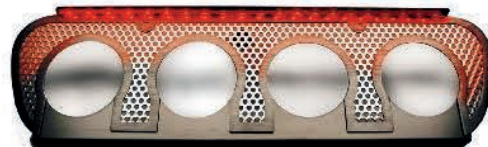

SKU# 052032 - STINGRAY | SKU# 052033 - CORVETTE

Accessorize your Corvette with a stainless steel Exhaust Port Filler Panel. Standout in the dark, add red illumination.

2014-2017 C7 Perforated Exhaust Filler Panel		Add Red LED Illumination
SKU# 052011	C7/Z51 STOCK Exhaust	SKU# 052012
SKU# 052017	C7/Z51/Grand Sport Z06 NPP Exhaust	SKU# 052018