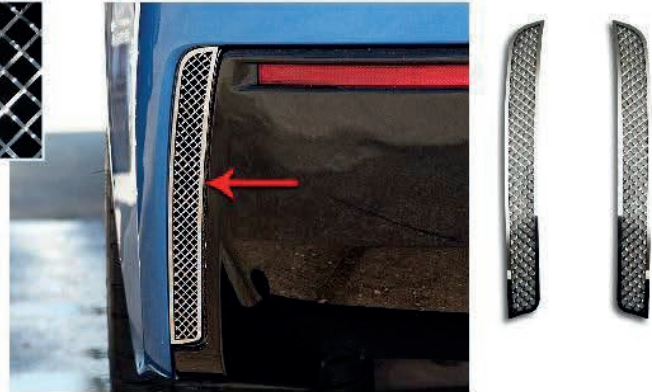

2014-2017 CORVETTE EXTERIOR

2014-2017 C7 Corvette Stingray/Z51 - Polished Hood Vent Grille Laser Mesh

2014-2017 C7 Corvette Stingray/Z51 - 2PC Polished Rear Valance Laser Mesh Vent Grilles

All our do-it-yourself trim kits are handcrafted in the USA and come complete with everything need for installation.

SKU# 053012 - LASER MESH INSERT

SKU# 052003 - LASER MESH GRILLES

2014-2017 C7 Corvette Stingray/Z51/ Grand Sport/Z06 - 8PC Tail Light Bezel Trim with or without Etched Corvette Emblem | 2 finish options