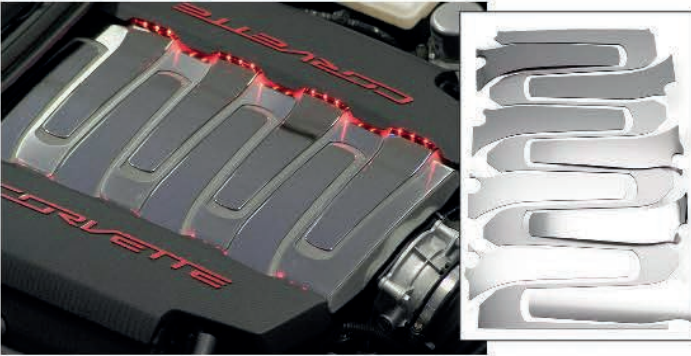

SKU# 053084 - POLISHED & PERFORATED

2014-2017 C7 Corvette Stingray/Z51/Grand Sport
9pc Polished/Brushed Plenum Cover

Stainless steel dress pieces designed for easy installation on the intake manifold plenum. Shown with LED Kit #053002.