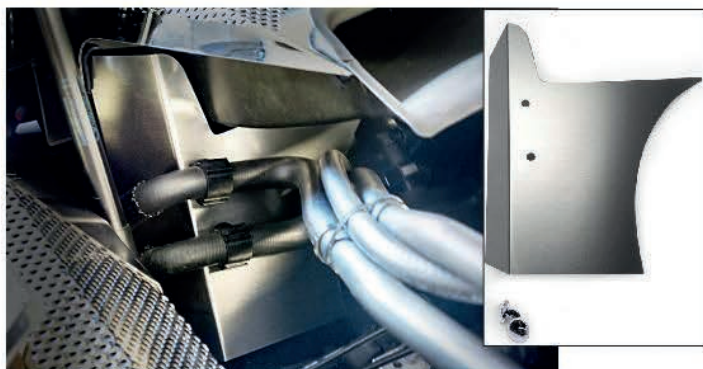

SKU# 053071

SKU# 053052

Manual Transmission

SKU# 053038

SKU# 053072

SKU# 053039

BRAKE MASTER CYLINDER COVERS

2014-2017 C7 Corvette Stingray/Z51/Grand Sport/Z06
Fan Shroud Cover