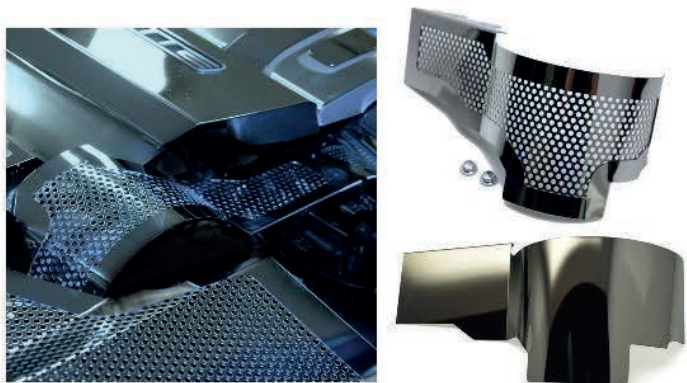

2014-2017 CORVETTE ENGINE BAY

2014-2017 C7 Corvette Stingray/Grand Sport
Alternator Cover Perforated or Solid Polished

Two styles available for Stingray and GrandSport

SKU# 053049 - PERFORATED | SKU# 053050 - SOLID

2015-2017 Corvette Z06
Perforated Alternator Cover