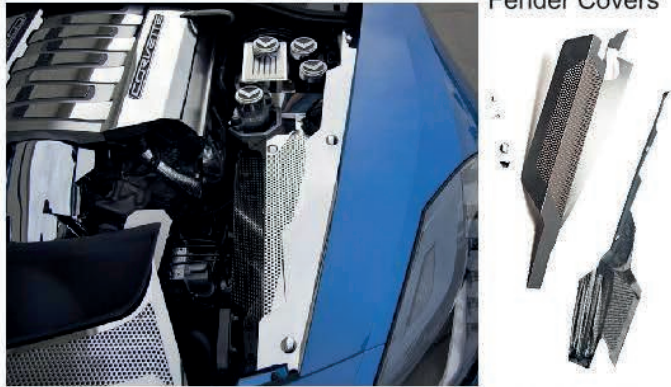

This fender cover kit comes with 3 pieces and hardware to install covers on both passenger and drivers side.

SKU# 053041 - PERFORATED

2014-2017 Stingray/Z51/Grand Sport/Z06 - Vacuum Pump
Actuator Cover