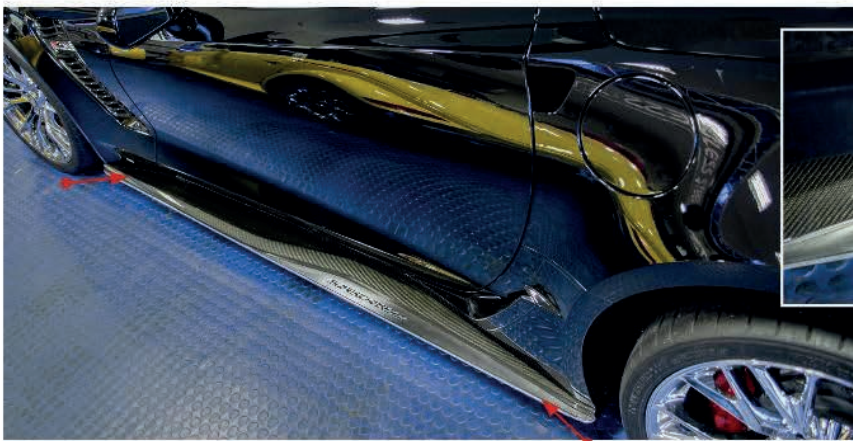

2014-2017 C7 Corvette Z06/Grand Sport - Side Skirt Extensions with Polished 'Supercharged' Inlaid Lettering

Carbon Fiber Ground Effects not included. This kit only works with factory installed ground effects kit. Optional Extension Fins available - see below.

SKU# 052094 - BRUSHED WITH POLISHED INLAY 'SUPERCHARGED' LETTERING