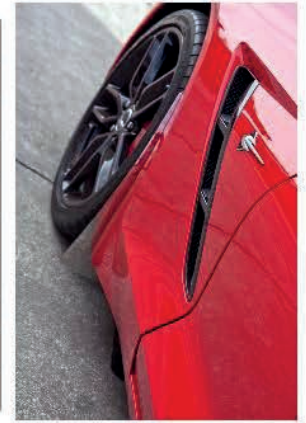

MUD GUARDS FOR Z06 AND C7 - POLISHED STAINLESS WITH CARBON FIBER BACKED OR WRAPPED

2014-2017 C7 Corvette Stingray/Z51 - Polished Matrix Series Alumi-Steel Front Side Vent Grilles with Retro Side Spears