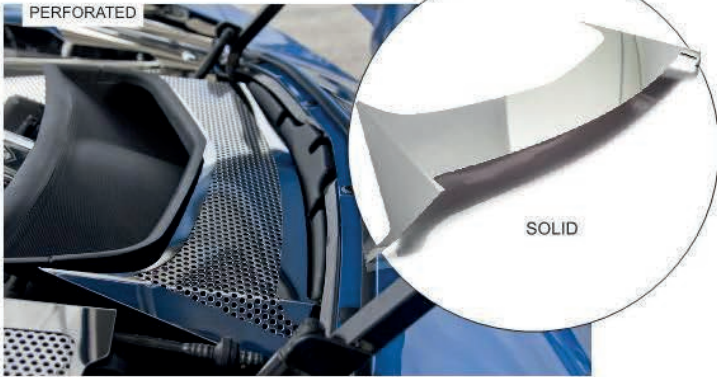

SKU# 053073 - POLISHED STAINLESS STEEL

2014-2017 C7 Corvette Stingray/Z51/Grand Sport/Z06
Polished Vent Tube Cover

Available in 2 styles. Fits over the stock intake air tube.

SKU# 053042 - PERFORATED | SKU# 053085 - SOLID