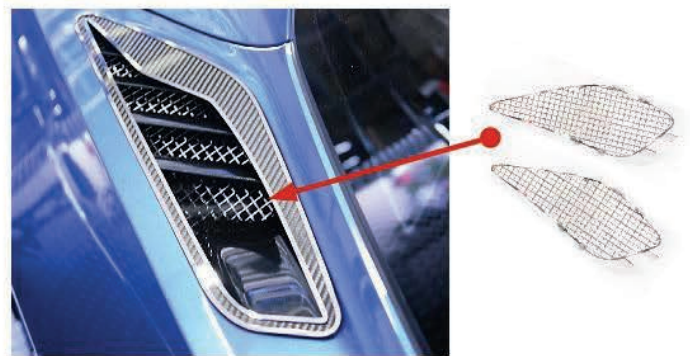

Details matter, make each detail count with our C7 rear quarter vent trim accessories. Pair them up for more style,

SKU# 052061-GRILLES | SKU# 052064-CARBON FIBER TRIM

2014-2017 C7 Corvette Stingray/Z51 - 2PC Rear Quarter Vent Set "Real Carbon Fiber" w/Stainless Trim