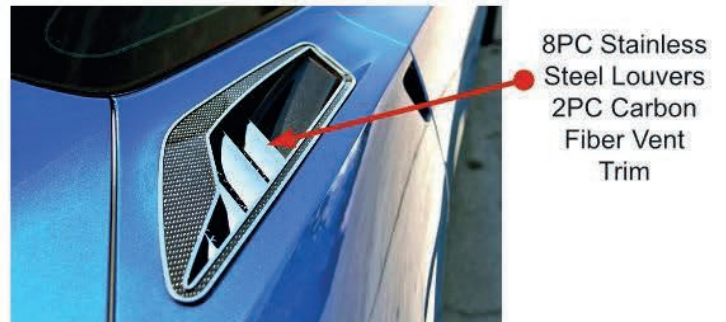

8PC Stainless Steel Louvers
2PC Carbon Fiber Vent Trim

SKU# 052065- 10PC CARBON FIBER TRIM

2014-2017 C7 Corvette Stingray/Z51- 2PC Polished Matrix Series Alumi-Steel Rear Valance Vent Grilles