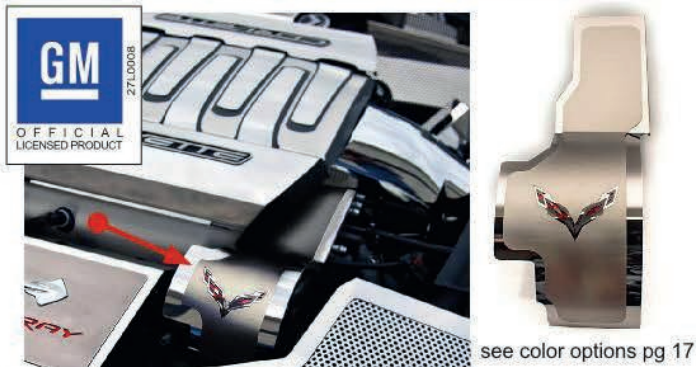

Features polished / brushed finishes with a polished emblem and your choice of faux carbon fiber color inlay.

SKU# 053091 - C7/Z51/GRAND SPORT | SKU# 053091-Z06

2014-2017 C7 Corvette Stingray/Z51/Grand Sport/Z06
Brake Master Cylinder Covers w/Chrome Cap