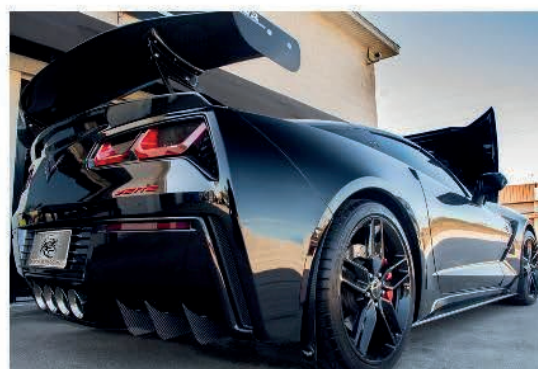

Enhance performance and turn heads with these C7 Rear Diffusers.

REAR DIFFUSERS - 4 FINISH OPTIONS TO CHOOSE FROM

2014-2017 C7 Corvette Stingray/Z51/Grand Sport/Z06
Door Jam Chrome Button Kit 6pc