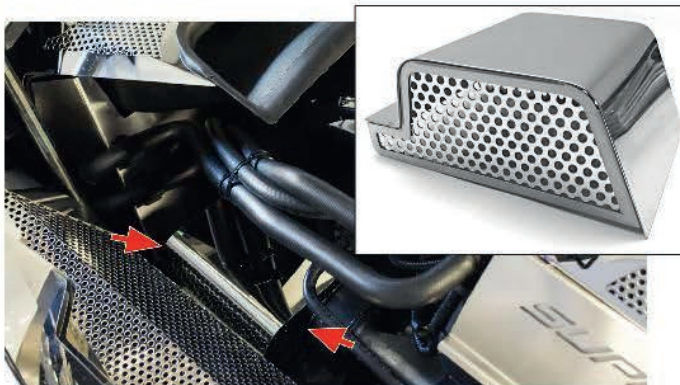

To win shows details count. This easy-to-install kit includes everything you need for a quick install.

SKU# 053084 - POLISHED & PERFORATED