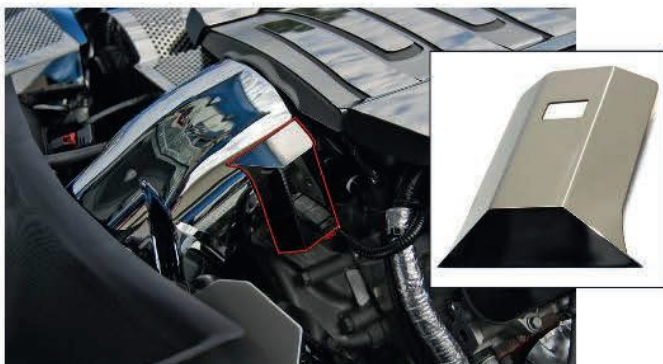

2014-2017 CORVETTE ENGINE BAY

2014-2017 C7 Corvette Z06 - Fuel Rail Covers with SUPERCHARGED Lettering | Choose Inlay Color

2014-2017 C7 Corvette Z06 - Fuel Rail Covers SUPERCHARGED with Illumination | Choose LED Color

Available with or without LED illumination. Choose either LED color for Illumination or vinyl inlay color for non-Illuminated version (see colors pg 17)

SKU# 053088 WITH VINYL INLAY

SKU# 053089 WITH ILLUMINATION

2015-2017 C7 Corvette Z06 - Chrome Plated ABS Throttle Body Cover

2014-2017 C7 Corvette Stingray/Z51/Grand Sport Chrome Plated ABS Throttle Body Cover

Fits over the stock Throttle Body. Look great at the shows and win more trophies.

Chrome plated cover adds a clean look to the C7 engine bay. Easy installation.

SKU# 053082 - CHROME PLATED

SKU# 053043 - CHROME PLATED

2014-2017 C7 Corvette Stingray/Z51/Grand Sport Throttle Body Actuator Cover Polished

2014-2017 C7 Corvette Stingray/Z51/Grand Sport Vacuum Line Tuck Kit 9pc

This trim piece completes the throttle body transformation. Is your throttle body actuator showing?

SKU# 053048 - POLISHED STAINLESS STEEL

SKU# 053068 - 9 PC KIT HIDES UGLY HOSES