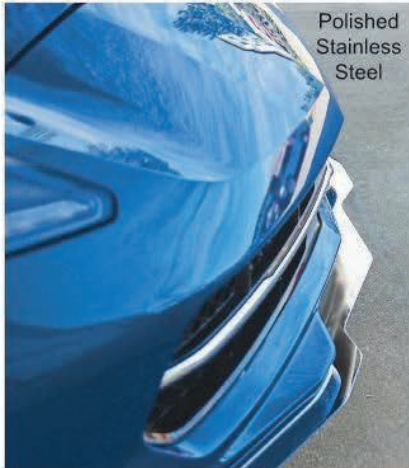

2014-2017 C7 Corvette Stingray/Z51 - Front Lip Spoiler

Polished
Stainless
Steel