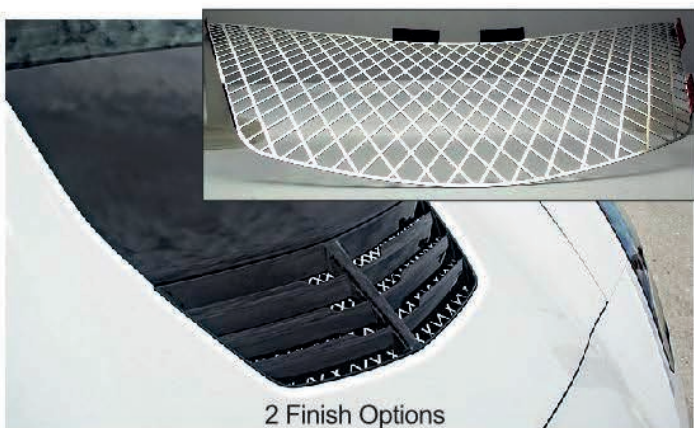

2014-2017 CORVETTE EXTERIOR

2014-2017 C7 Z06 and Grand Sport Corvette Only
Expanded Diamond Pattern Hood Vent Grille

2 Finish Options

SKU# 052109 - POLISHED | SKU# 052110 - BRUSHED

2014-2017 Z06 and Grand Sport Corvette Only
Expanded Diamond Pattern Rear Quarter Vent Grille