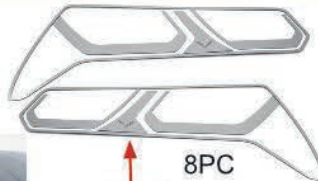

Trim Kit fits over rear Tail Lights

2014-2017 C7 Corvette Stingray/Z51/Grand Sport/ Z06 - 2PC Tail Light Bezel Trim | 2 finish options