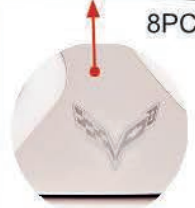

Trim Kit fits over rear Tail Lights

2014-2017 C7 Corvette Stingray/Z51/Grand Sport/ Z06 - 2PC Tail Light Bezel Trim | 2 finish options