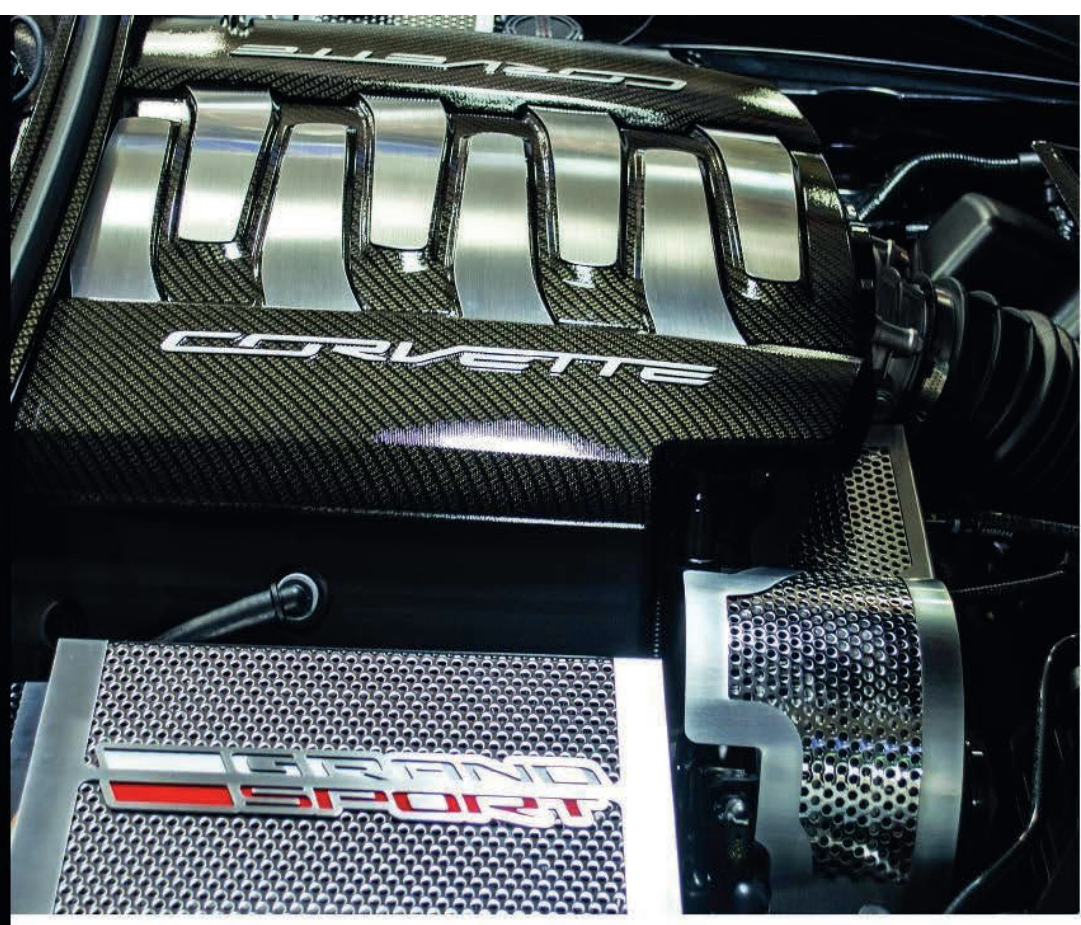

2014-2017 Corvette

AMERICAN CAR CRAFT
PREMIUM AUTOMOTIVE PARTS AND ACCESSORIES

C7 Corvette Custom Accessories
Interior | Exterior | Engine
Handcrafted in the USA

AMERICAN CAR CRAFT

is dedicated to developing unique, high quality products. With more than 30 years of experience customizing cars, trucks, vans and more, we have developed a truly unique approach to the ever growing auto accessory industry.