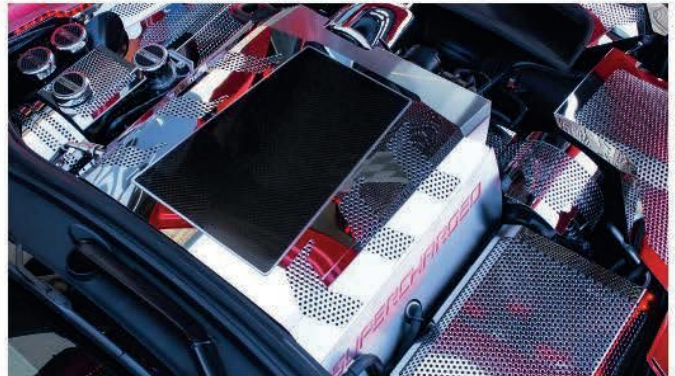

Our polished stainless steel shroud features exceptional craftsmanship and top-quality materials. Fabricated with real carbon fiber center plate, perforated side vents and brushed metal underplate.

SKU# 053080 - MULTI-DIMENSIONAL | POLISHED, PERFORATED, & REAL CARBON FIBER

2014-2017 C7 Corvette Stingray/Z51/Grand Sport
Fuel Rail Covers Factory Overlay Polished/Brushed Trim