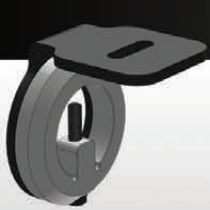

ADD ONS & ACCESSORIES

ZROADZ ACCESSORIES AND ADD - ON UPGRADES

- Easily installed packages.
- Bolts - on to existing bumper mounting locations.
- Fully adjustable & multi - directional.
- Laser cut steel construction for precision fit.
- Powder-coated semi-gloss black finish.
- Lifetime product warranty.

REAR HITCH MOUNTED STEP

1/4 - 20 UNIVERSAL ACCESSORY MOUNT