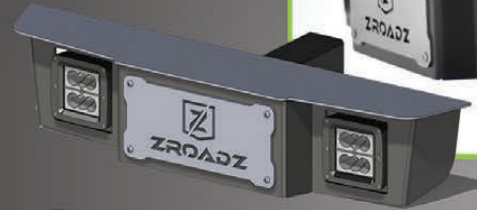

ADD ONS & ACCESSORIES

ZROADZ ACCESSORIES AND ADD - ON UPGRADES

- Easily installed packages.
- Bolts - on to existing bumper mounting locations.
- Fully adjustable & multi - directional.
- Laser cut steel construction for precision fit.
- Powder-coated semi-gloss black finish.
- Lifetime product warranty.

REAR HITCH MOUNTED STEP

1/4 - 20 UNIVERSAL ACCESSORY MOUNT