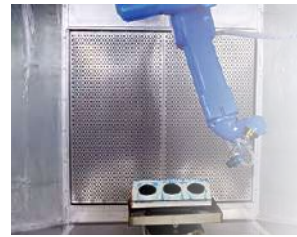

WINJET Group is a one stop solution for all of the performance automotive parts needs; which includes head lights, tail lights, fog lights, LED conversion lights, off road LED bars, bull bars, side steps, fender flares...etc.

With over 20 years of manufacturing experience, we surpass our competition in quality, innovative styling and product offerings. Winjet Group is dedicated to providing the best service and customer support through an experienced sales support team.