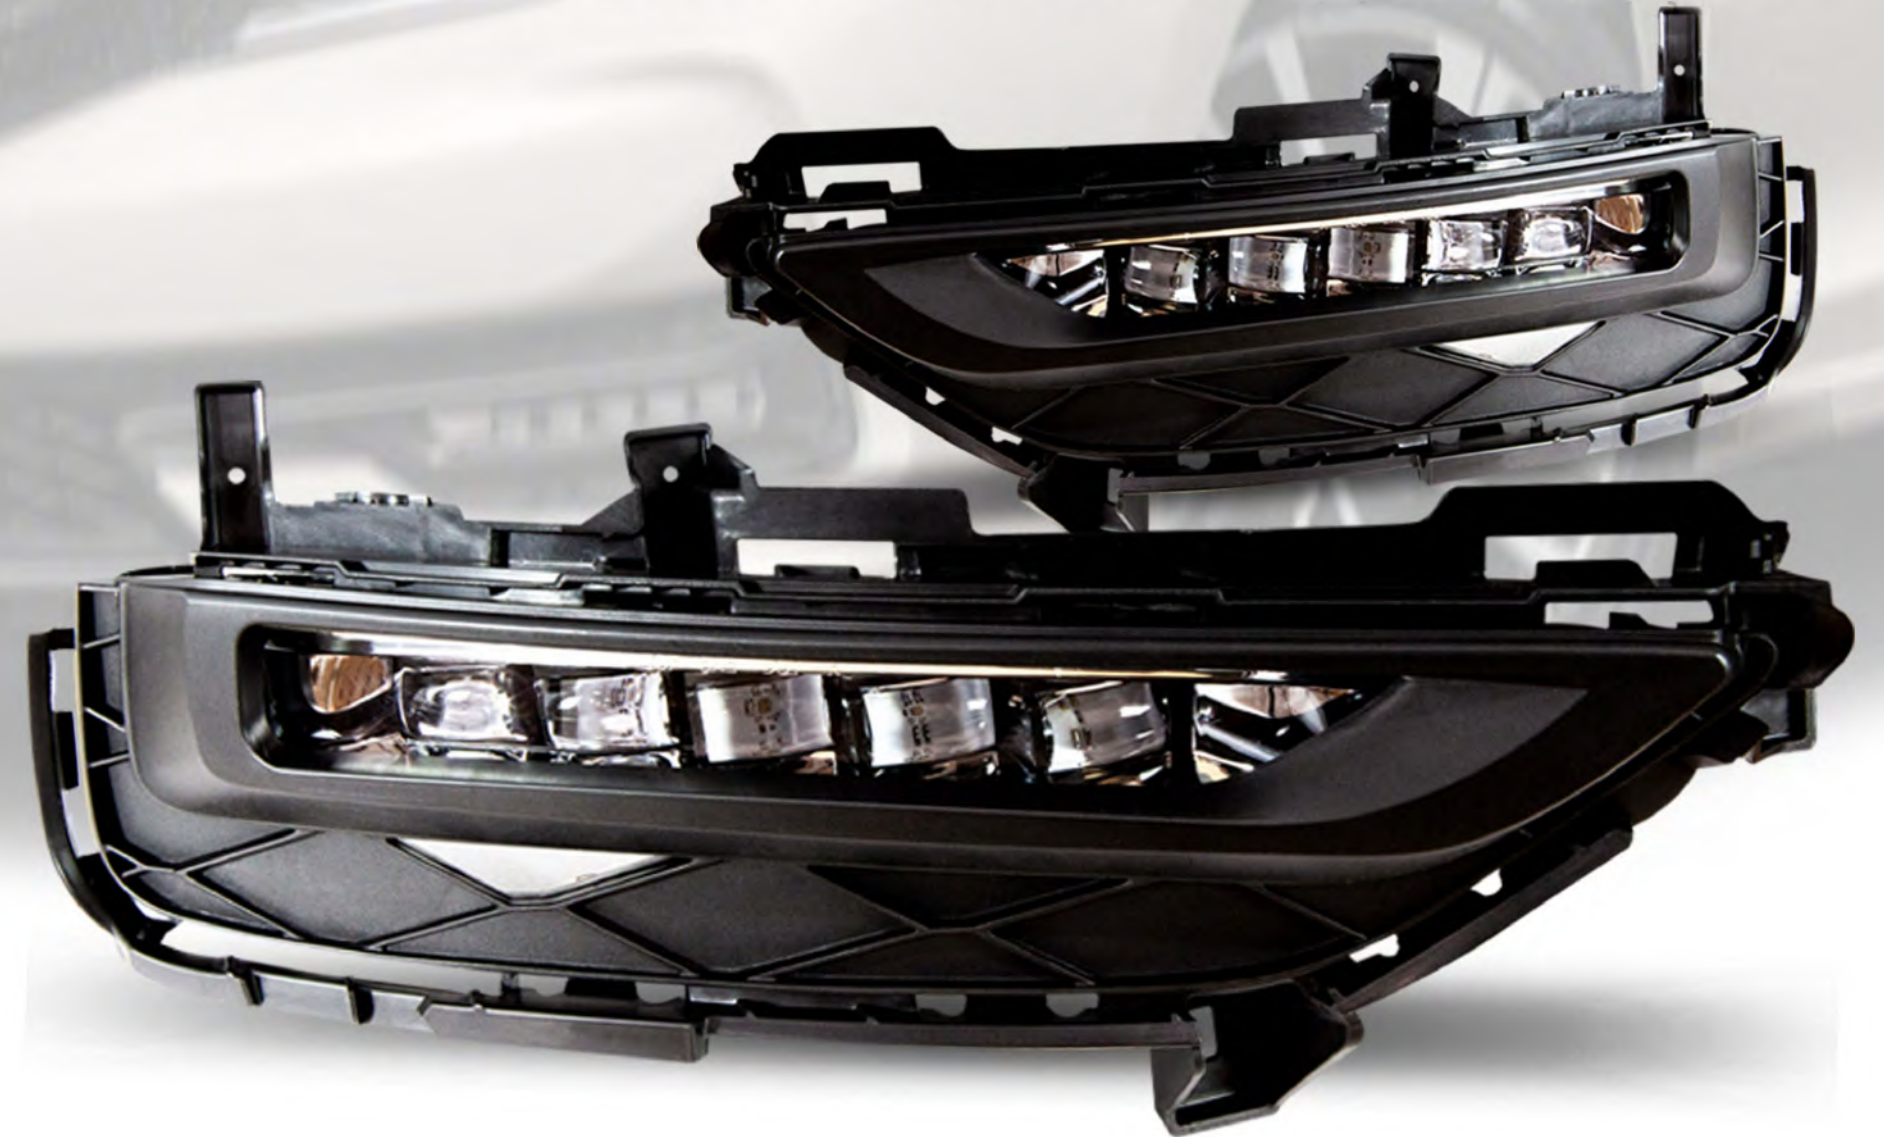

Fog Light

WJ30-0085-09

03-06 Honda Accord 4Dr Fog Lights - Clear (Wiring Kit Included) Asia Model Only

WJ30-0591-09

2016 - 2017 Honda Accord LED FOG Light - Clear (Wiring Kit Include)

WJ30-0616-09

2016 - 2017 Honda Accord 2DR LED FOG Light - Clear (Wiring Kit Include)