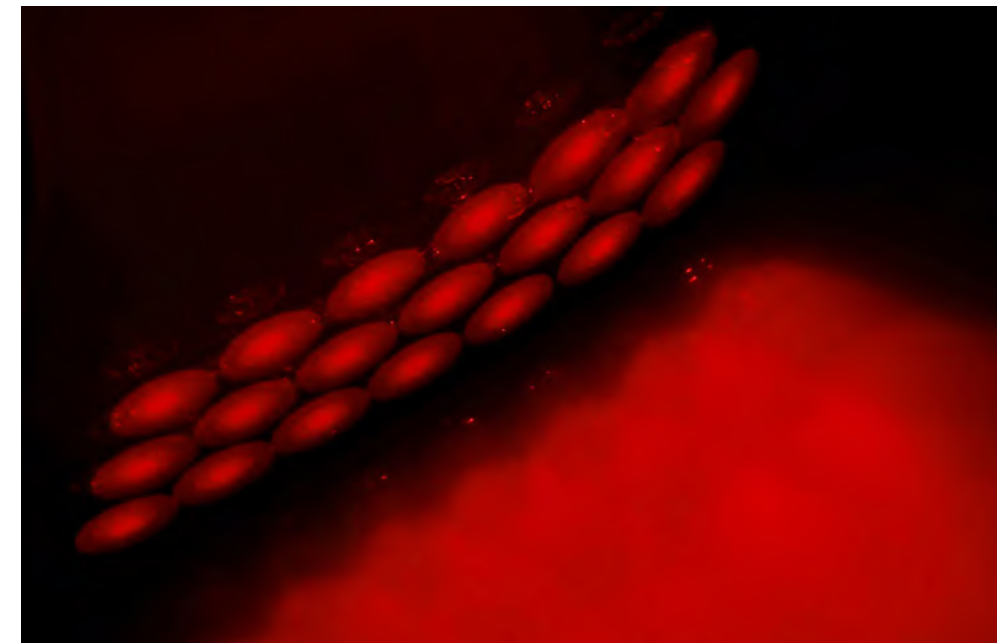

Civic 2DR 2001 - 2003
WJ20-0032-04
LED Tail Light
01-03 Honda Civic 2Dr LED Tail Lights - Black / Clear