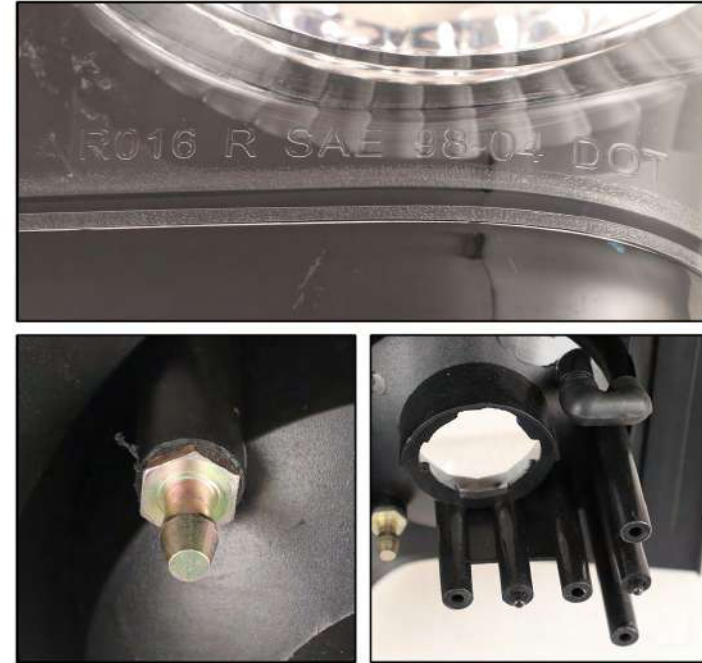

Frontier 1998 - 2004 **Tail Light** Altezza
WJ20-0043-04 98-04 Nissan Frontier Altezza Tail Lights - Black / Clear