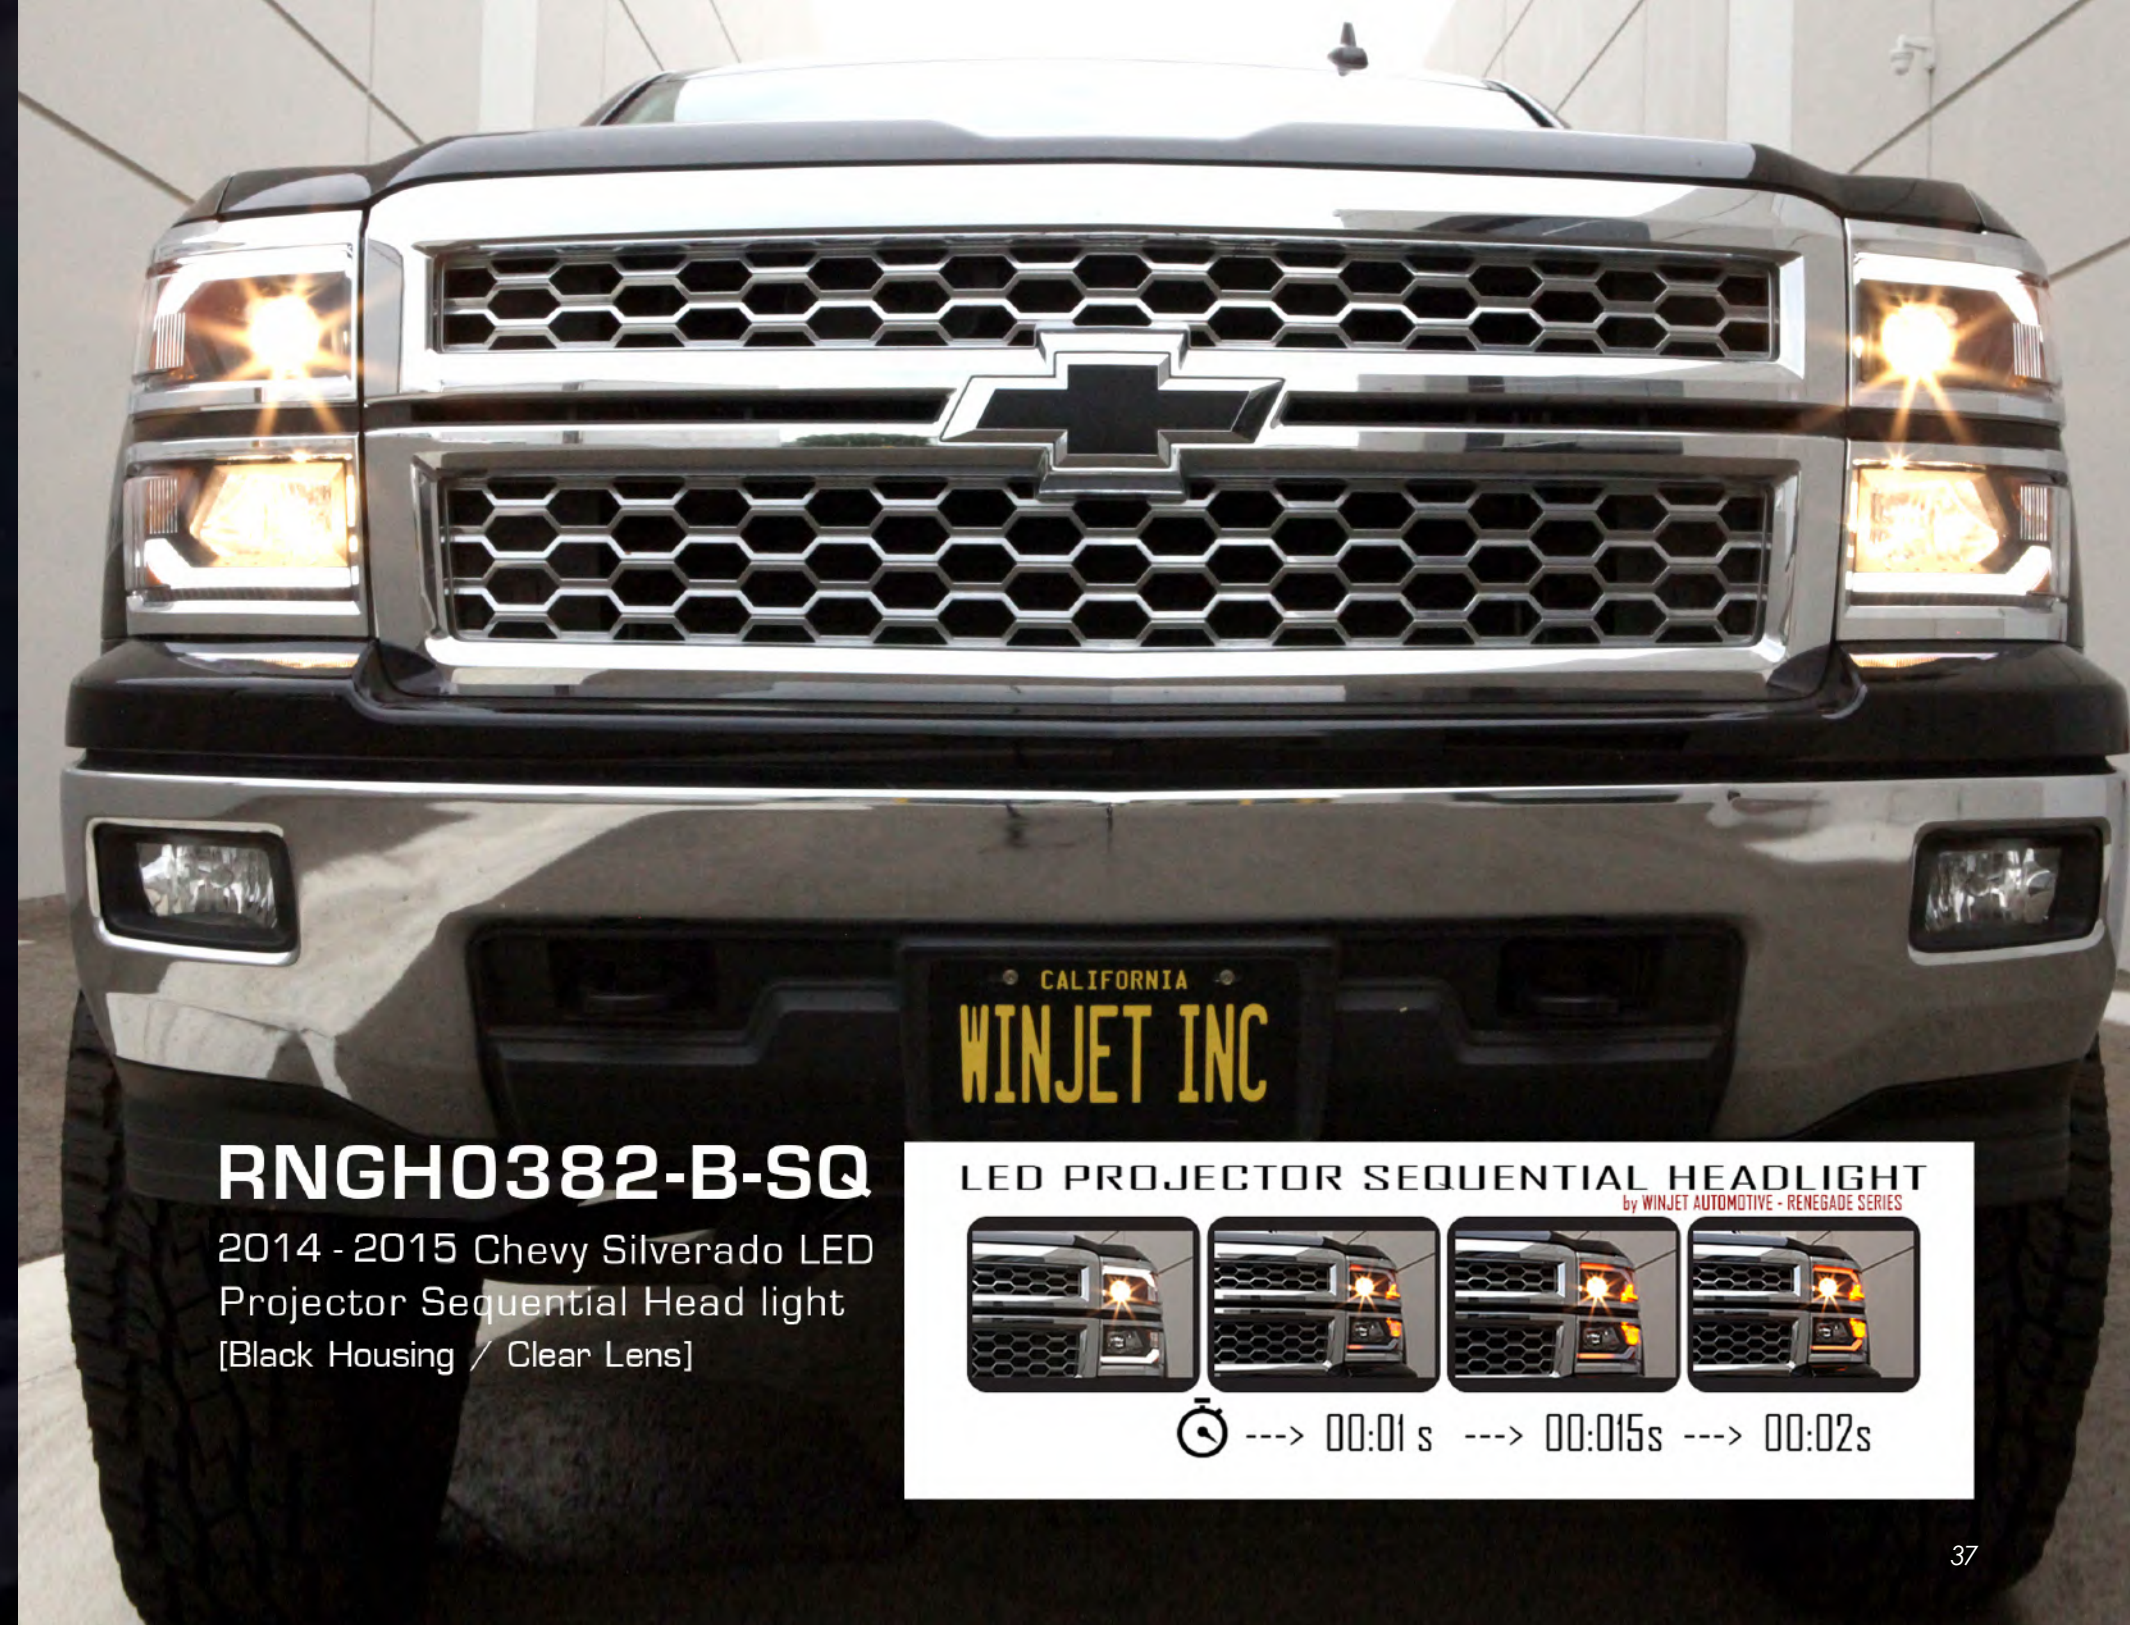

RNGH0382-B-SQ

2014 - 2015 Chevy Silverado LED
Projector Sequential Head light
[Black Housing / Clear Lens]

LED PROJECTOR SEQUENTIAL HEADLIGHT
by WINJET AUTOMOTIVE - RENEGADE SERIES