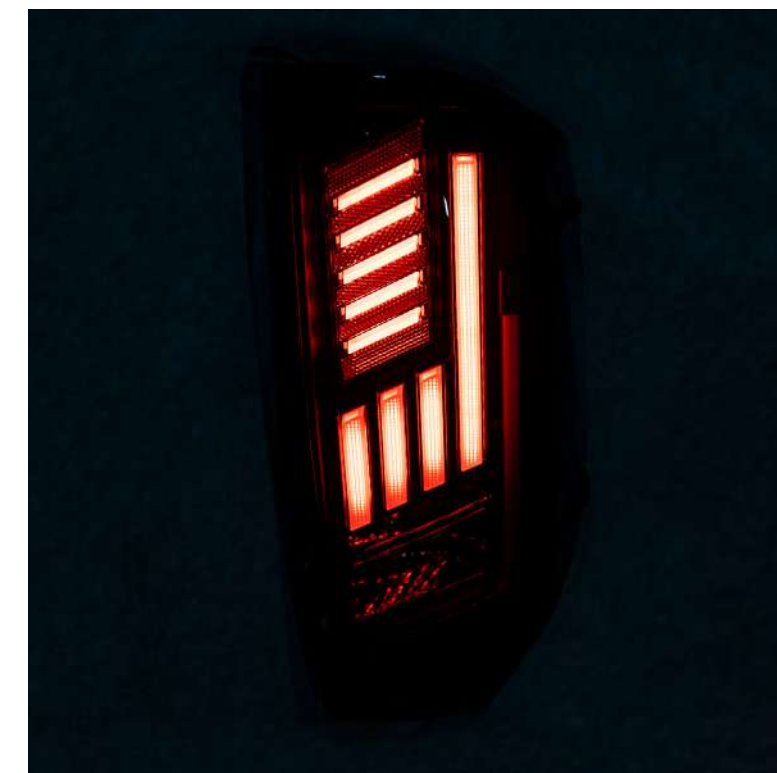

TOYOTA
Tundra 2014 - 2018

Tail Light  LED

CTRNG0667-CR
Renegade 14-18 Toyota Tundra V2
LED Sequential Tail Lights - (Chrome
/ Red)

TOYOTA
Tundra 2014 - 2018

Tail Light  LED

CTRNG0667-GBC
Renegade 14-18 Toyota Tundra V2
LED Sequential Tail Lights - (Gloss
Black / Clear)