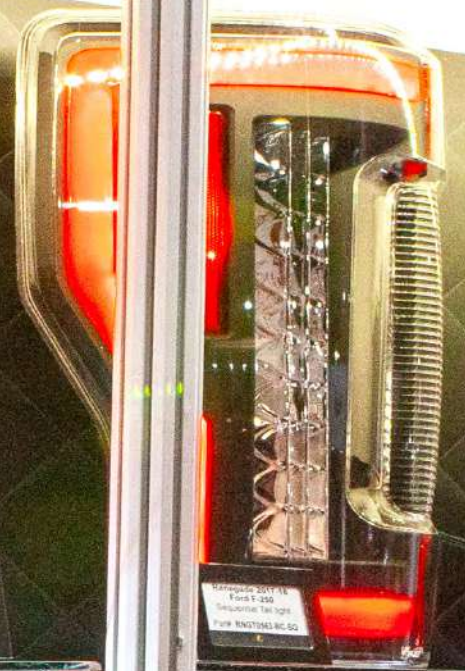

2014-2015
GMC Sierra
LED Tail light
Part# WJ20-0459-16

Renegade 2011-16
Ford F-250
Super Duty
LED Tail light
Part# RNGT0403-BC-92