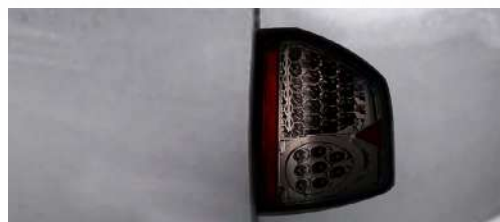

ISUZU

VINJET®

Hombre 1996 - 2000

Tail Light ^{LED}

WJ20-0008-02

96-00 Isuzu Hombre LED Tail Lights
Chrome / Smoke