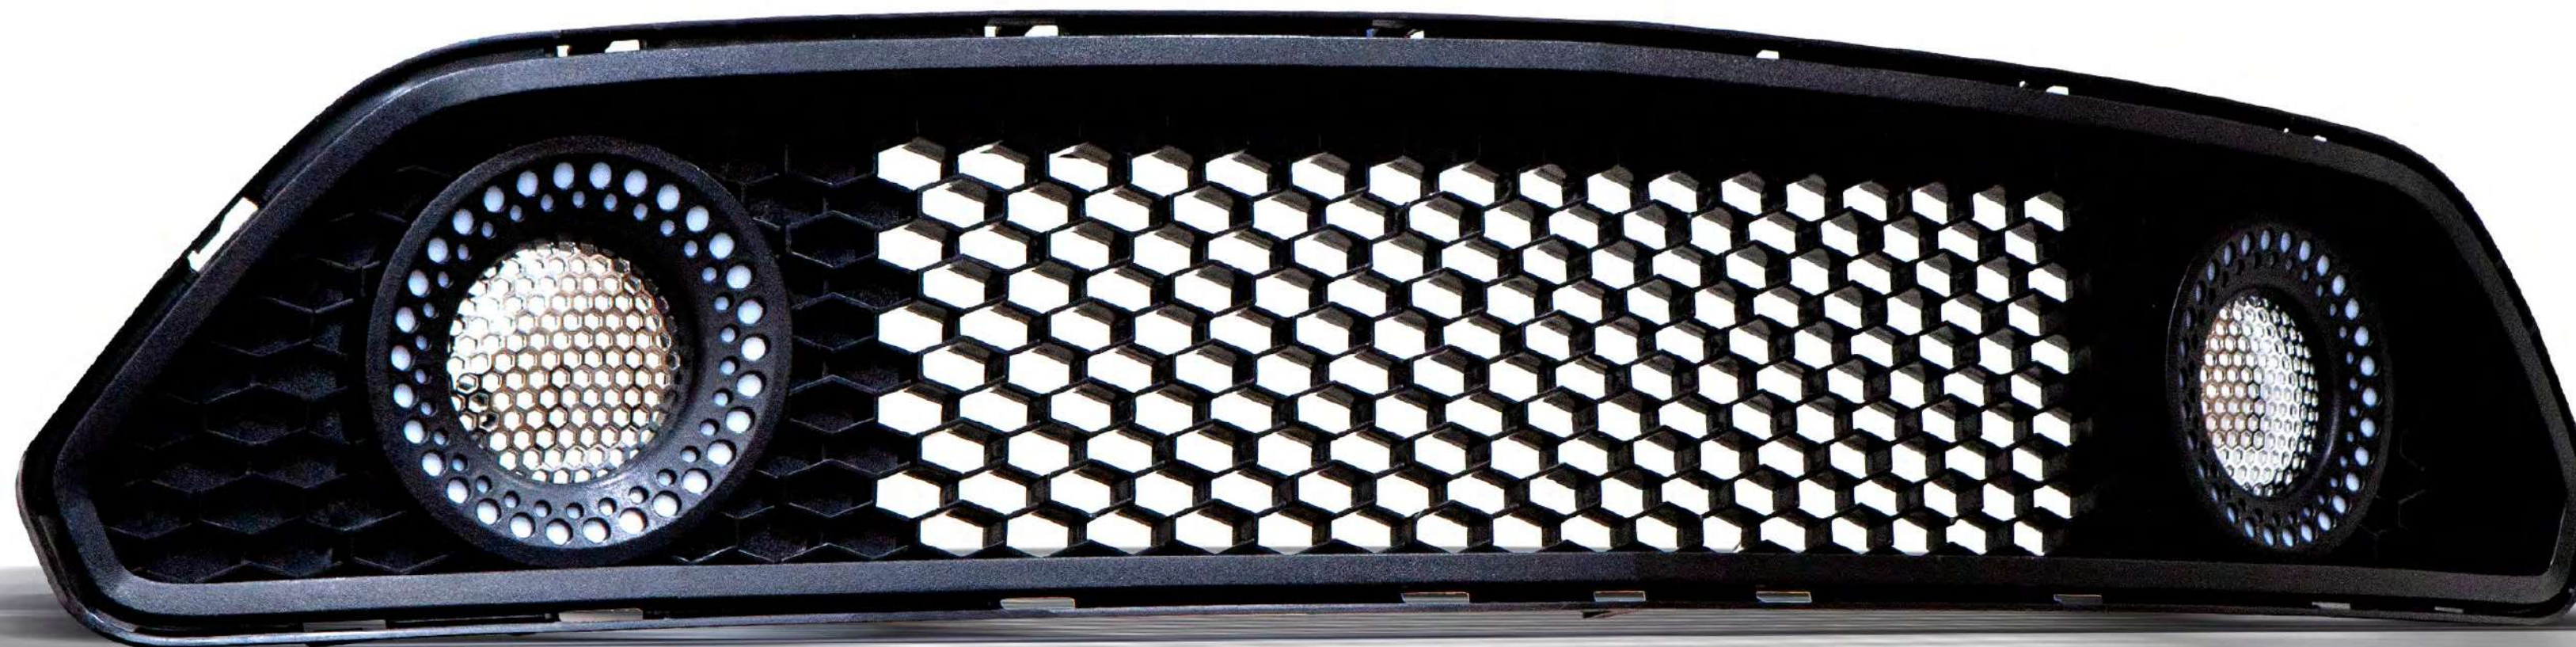

RENEGADE

CGRNG0613-FL

Renegade by WINJET Halo Ring DRL Upper Grille for 2015 - 2017 Ford Mustang S550
(Eco-Boost, V6 & GT)