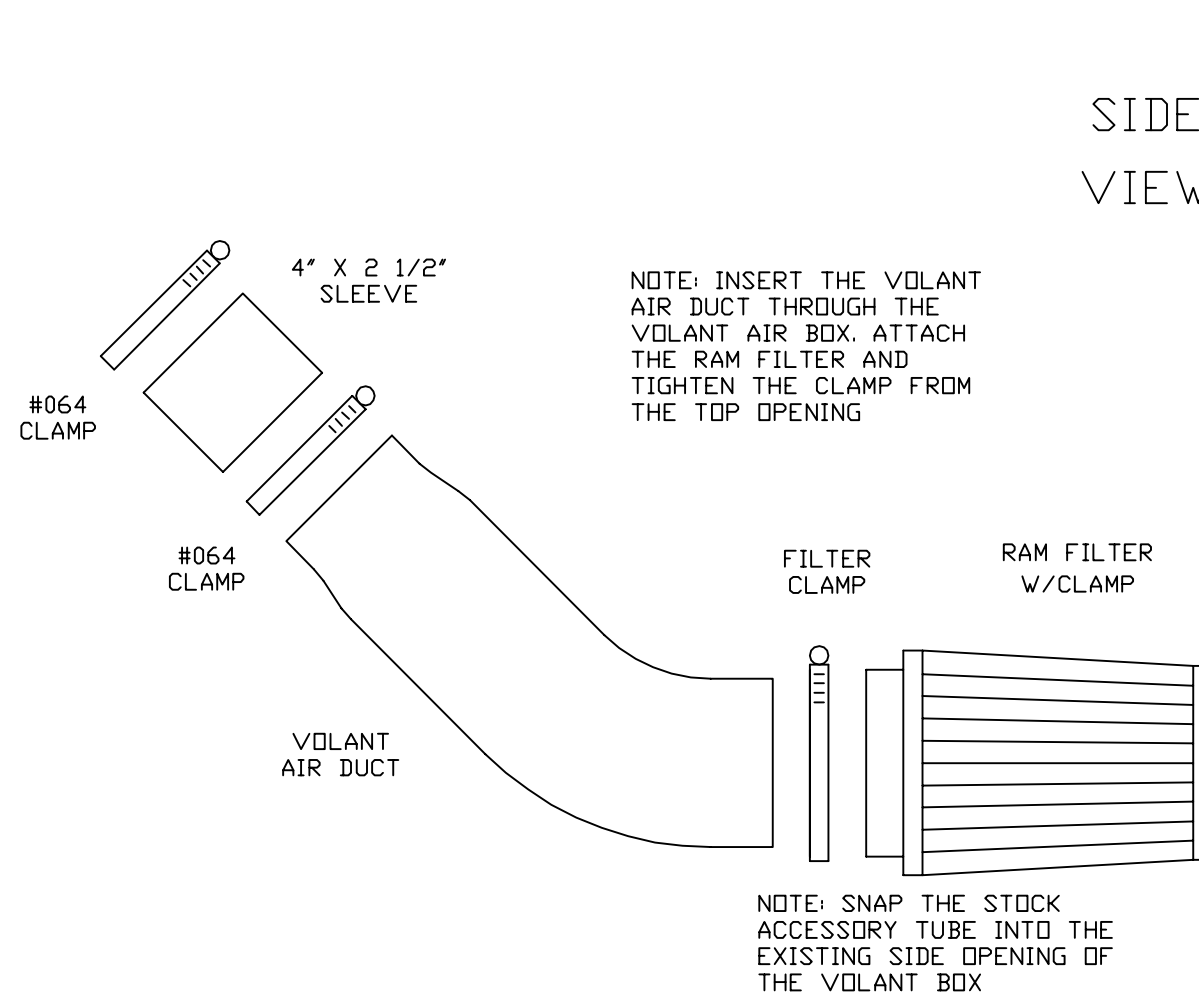

VOLANT AIR INTAKE SYSTEMS
PART NO.: 19873

19873 PARTS LIST

1	VOLANT AIR BOX	4	1/4"-20 TRUSS SCREWS	1	16 1/2" RUBBER TRIM
1	VOLANT AIR BOX LID	4	3/4" VINYL BUMPERS	1	23 1/2" RUBBER TRIM
1	VOLANT AIR DUCT	4	1/4" WASHERS	1	VOLANT BATTERY TRAY
1	RAM FILTER W/CLAMP	2	1/4" LOCK WASHERS		
2	#064 CLAMPS	4	1/4" RUBBER WASHERS		
1	4" X 2" SLEEVE	2	1/4" NUTS		
2	1/4"-20 BOLTS	1	1/2" RUBBER GROMMET		

SIDE VIEW

TOP VIEW