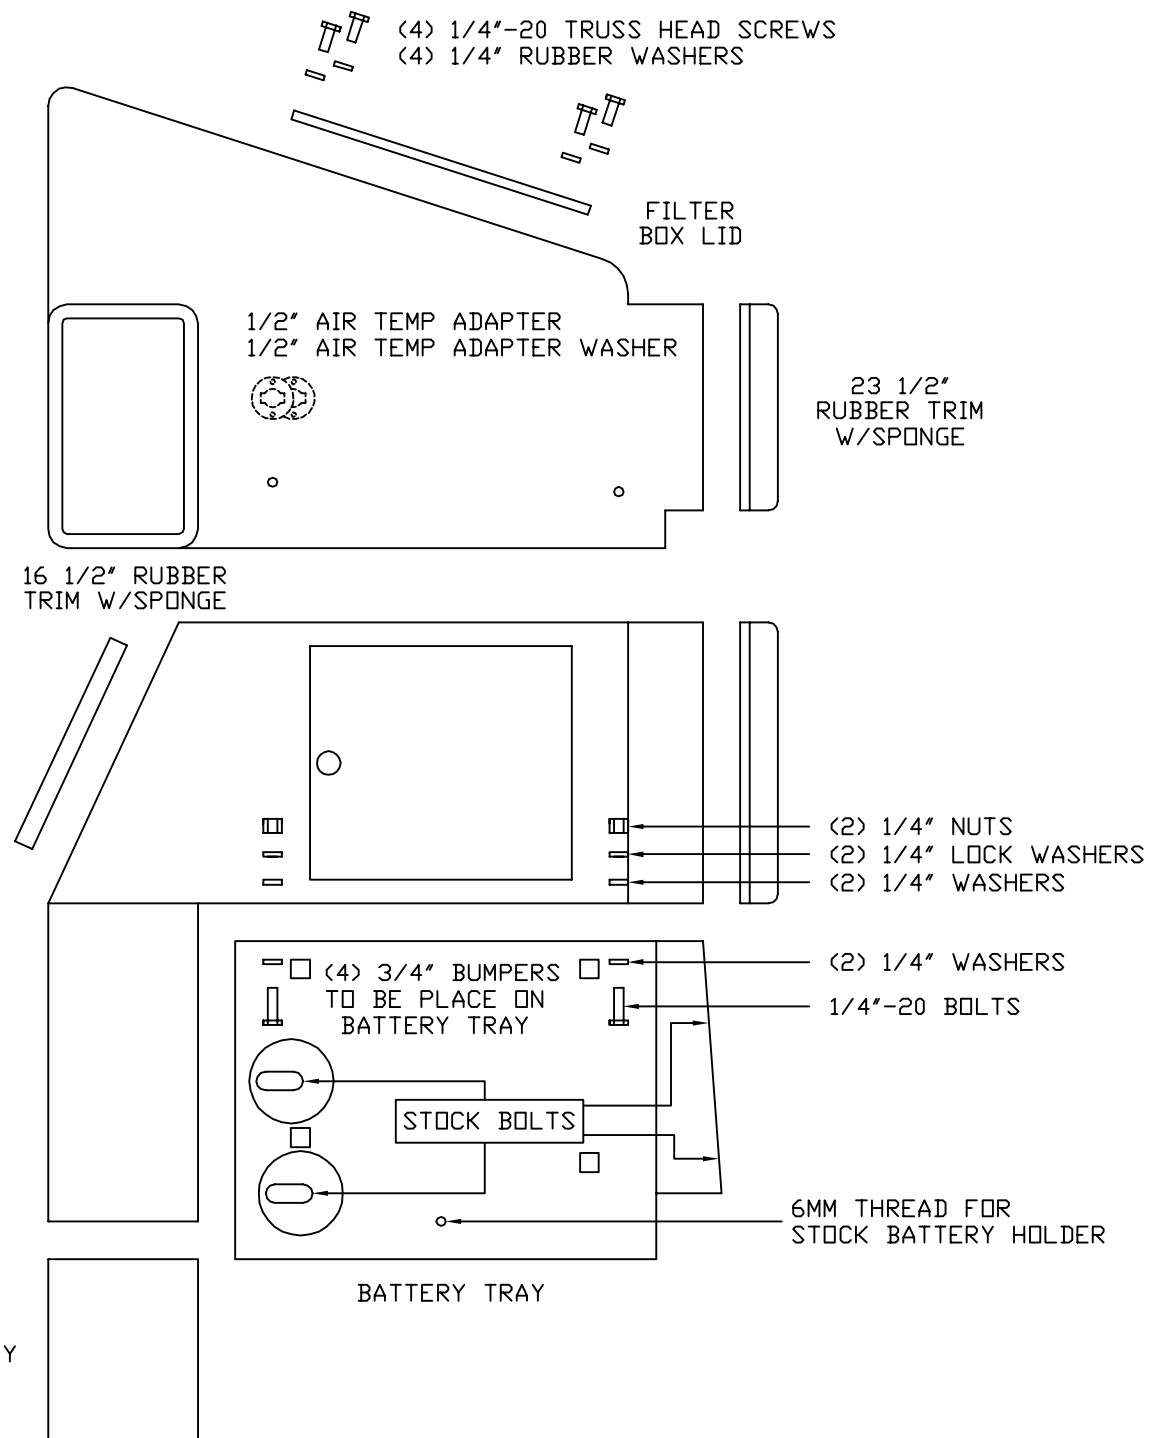

VOLANT AIR INTAKE SYSTEMS
PART NO.: 19873

19873 PARTS LIST

1	VOLANT AIR BOX	4	1/4"-20 TRUSS SCREWS	1	16 1/2" RUBBER TRIM
1	VOLANT AIR BOX LID	4	3/4" VINYL BUMPERS	1	23 1/2" RUBBER TRIM
1	VOLANT AIR DUCT	4	1/4" WASHERS	1	VOLANT BATTERY TRAY
1	RAM FILTER W/CLAMP	2	1/4" LOCK WASHERS		
2	#064 CLAMPS	4	1/4" RUBBER WASHERS		
1	4" X 2" SLEEVE	2	1/4" NUTS		
2	1/4"-20 BOLTS	1	1/2" RUBBER GROMMET		

SIDE VIEW

TOP VIEW