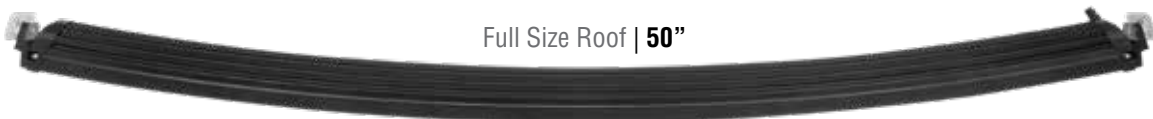

Full Size Roof | 50"