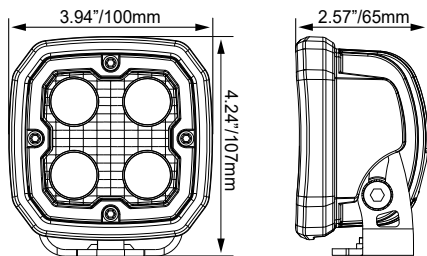

DURA 4 MODEL

* KITS INCLUDE 2 LIGHTS + HARNESS

ITEM#	PART#	RAW LUMENS	WATTS	AMP DRAW @12V	BEAM
DURA-410	9891132	2,112	20W	1.67A	Broad Spot
DURA-410KIT	9891187	4,224	40W	3.33A	Broad Spot
DURA-440	9141619	2,112	20W	1.67A	Med Flood
DURA-440A	9889917	2,112	20W	1.67A	Med Flood
DURA-460	9141527	2,112	20W	1.67A	Flood

● *AMBER LED