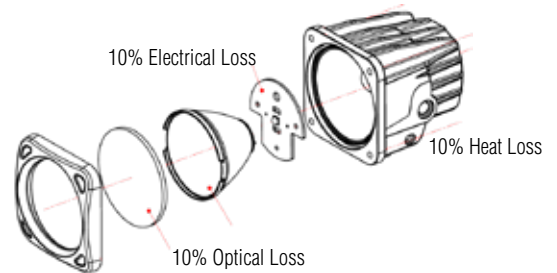

Pulse Width Modulation

When enabled, Pulse Width Modulation integrated circuitry flashes the LED faster than the human eye can see for reduced heat, prolonged LED life and dimming capabilities.

Electronic Thermal Management

Integrated Electronic Thermal Management automatically regulates heat levels by engaging ETM to prolong each LEDs lifespan to 50,000 hours.

MEASURING LIGHT OUTPUT

USABLE LIGHT = DISTANCE

Usable light is defined as the light that is actually converted for use in forward projection lighting. Vision X measures this by accounting for effective, rather than raw lumens in our distance calculations. The measurement of distance at which a light achieves one lux is the level of light needed to read a newspaper also known as Usable Light

TOTAL LIGHT OUTPUT = LUMENS

Light source placed into lumen sphere to measure the complete output of a source

RAW LUMENS | VS | EFFECTIVE LUMENS

Lumens are a common standard for measuring light output at the source. It is important to know that the lighting source manufacturer rating is only for the light source and does not account for losses due to optical inefficiencies, electrical inefficiencies or heat.