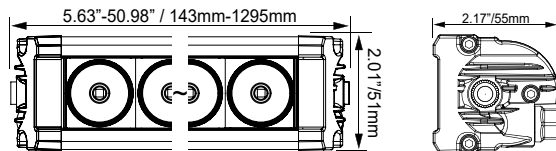

SIZES : 6" | 10" | 13" | 20" | 32" | 40" | 51"

EXTREME
SPOT
BEAM

HIGH INTENSITY CREE LED

The 5W XP-L-HI LED from Cree is what allows the XPL to project light up to 2,067 ft.

DUAL MOUNTING STANDARD

Each XPL Light Bar includes side wing mounts and our newly designed mounting feet.