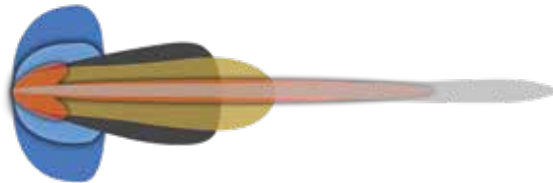

SNAP-ON | LIGHT COVERS

25 LIGHTS IN 1 WITH POLYCARBONATE COVERS

Each Light Cannon is 25 Lights In One with the help of the unbreakable polycarbonate snap-on covers that can alter the beam pattern and change the color of the Cannon. Tackle any weather condition with the proper color cover, or quickly change your spot cover to a flood cover for a wider beam when necessary.

COLOR OPTIONS

BLACKOUT | PROTECTIVE
Covers the fixture with a solid black protective cover with a high contrast "X" logo. Required in select states for on-road use.

CLEAR | PROTECTIVE
Protects light from dust, debris and particulates without changing light color or performance.

AMBER | FOG
Battles fog conditions by reducing the amount of blue light. Mimics classic Halogen color temperature. Great for driving in fog at high speeds.

BLUE | SNOW
Increases lighting distance when used in snow conditions by reflecting the blue light off the snow. Recommended for vehicles in heavy winter conditions.

RED | DUST
Reduces light temperature and glare back in order to enhance penetration in dust and air particulate. Ideal for vehicles in extreme dust conditions.

BEAM OPTIONS

SPOT
Spot covers maintain original lighting beam pattern while protecting the lens from harmful debris.

COMBO
Combo covers combine the distance of a spot cover with the added peripheral illumination of an elliptical cover.

EURO
Illuminate some peripherals while maintaining effective distance.

ELLIPTICAL
Reduces peripheral illumination while losing minor distance.

WIDE FLOOD
Maximum wide field of view illumination in exchange for distance.

TRAIL FLOOD
Maximum vertical field of view illumination in exchange for distance.