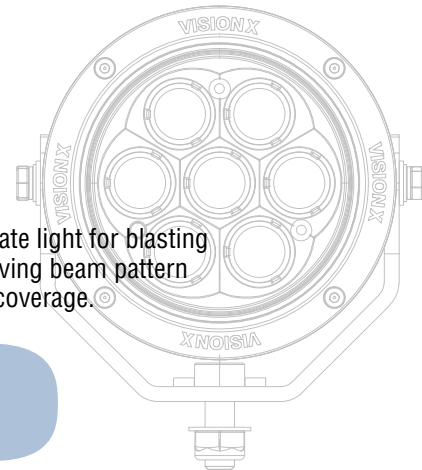

CG2

CG2 LIGHT CANNON

- S E R I E S -

THE
2ND
GENERATION
IS HERE

The most powerful and versatile off-road LED lighting system. From 3.0" Square to 8.7" Round sizes, each is available in a Long Distance or Multi-LED Full Beam version to shine the light exactly where you need it. The Day-White lighting color allows you to comfortably see the terrain over unmatched distances. The 25-Lights-In-One Cover system (round only) allows you to change light pattern and color to fit your driving environments. Lifetime Limited Warranty.

**BROAD
SPOT
BEAM**

SINGLE LED FOR FOCUSED DISTANCE OUTPUT

Single LED CG2 Light Cannons take lighting to uncharted territory with incomparable distances. The industry-leading Luminous Big Chip LED and Iris Reflector throws a violent blast of light that penetrates the night up to 3,500 feet. If you need superior distance from your lighting, this is the solution.