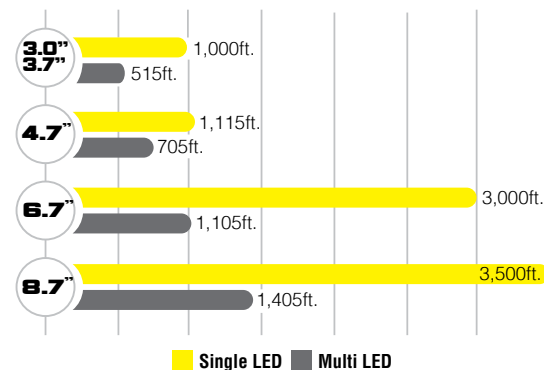

**EXTREME
SPOT
BEAM**

PERFORMANCE LED LIGHT

ULTRA EFFICIENT MULTI LED
Top binned 7W Cree LED provides the greatest light output from a multi source LED light of its size.

ADVANCED OPTIC TECHNOLOGY
Each led is focused using a 10° optic that allows for the flood pattern to achieve full beam spread.

LUMEN OUTPUT COMPARISON

Different Output, Same Series

LUMENS | VS | DISTANCE

HIGHEST QUALITY SINGLE LED
Industry leading Luminus Big Chip Technology allows the Single Source Cannon to reach unheard of distances.

IRIS REFLECTOR TECHNOLOGY
Focusing the power of the single source LED, the advanced IRIS Reflector shoots out a long distance spot beam.

DISTANCE OUTPUT COMPARISON

	ITEM#	PART#	RAW LUMENS	DISTANCE	WATTS	AMP DRAW @12V	DIMENSIONS	BEAM
3.0" 	CG2-OPM310	9929644	2,250	515ft.	21W	1.75A	2.99"x3.14"x3.82"	Broad Spot
	CG2-OPM310KIT	9929651	4,500	680ft.	42W	3.5A	2.99"x3.14"x3.82"	Broad Spot
3.7" 	CG2-CPM310	9912141	2,250	515ft.	21W	1.75A	3.62"x3.62"x3.82"	Broad Spot
	CG2-CPM310KIT	9912158	4,500	680ft.	42W	3.5A	3.62"x3.62"x3.82"	Broad Spot
4.7" 	CG2-CPM710	9907499	5,250	705ft.	49W	4.08A	5.42"x5.28"x3.69"	Broad Spot
	CG2-CPM710KIT	9907437	10,500	915ft.	98W	8.17A	5.42"x5.28"x3.69"	Broad Spot
6.7" 	CG2-CPM1810	9907505	13,500	1,105ft.	126W	10.5A	7.30"x7.09"x5.37"	Broad Spot
	CG2-CPM1810KIT	9907444	27,000	1,435ft.	252W	21A	7.30"x7.09"x5.37"	Broad Spot
8.7" 	CG2-CPM2410	9907512	18,000	1,405ft.	168W	14A	9.36"x9.34x6.30"	Broad Spot
	CG2-CPM2410KIT	9907451	36,000	1,825ft.	336W	28A	9.36"x9.34x6.30"	Broad Spot