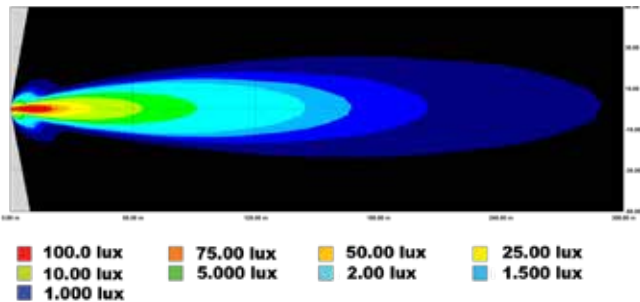

High Efficacy

Vision X products are engineered for the highest possible luminous efficacy - the ratio of lumens per watt. Each light is specifically designed to take full advantage of the LED inside it.

Pulse Width Modulation

When enabled, Pulse Width Modulation integrated circuitry flashes the LED faster than the human eye can see for reduced heat, prolonged LED life and dimming capabilities.

Electronic Thermal Management

Integrated Electronic Thermal Management automatically regulates heat levels by engaging ETM to prolong each LEDs lifespan to 50,000 hours.

MEASURING LIGHT OUTPUT

USABLE LIGHT = DISTANCE

Usable light is defined as the light that is actually converted for use in forward projection lighting. Vision X measures this by accounting for effective, rather than raw lumens in our distance calculations. The measurement of distance at which a light achieves one lux is the level of light needed to read a newspaper also known as Usable Light

TOTAL LIGHT OUTPUT = LUMENS

Light source placed into lumen sphere to measure the complete output of a source

RAW LUMENS | VS | EFFECTIVE LUMENS

Lumens are a common standard for measuring light output at the source. It is important to know that the lighting source manufacturer rating is only for the light source and does not account for losses due to optical inefficiencies, electrical inefficiencies or heat.