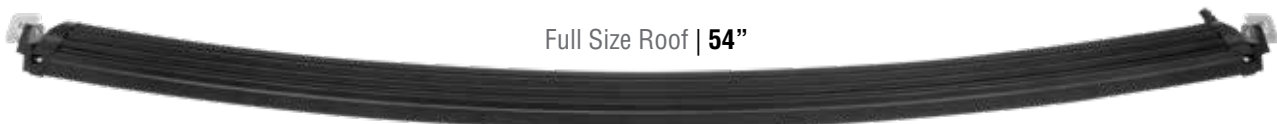

Full Size Roof | 54"