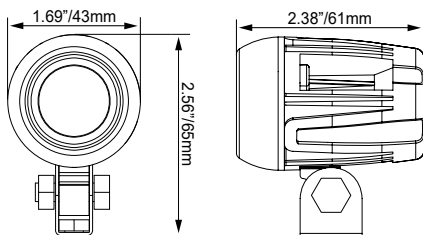

MINI MODEL

ITEM#	PART#	RAW LUMENS	DISTANCE	WATTS	AMP DRAW @12v	BEAM
XIL-MX110	9113531	528	272'	5W	0.42A	Spot
XIL-MX140	9113715	528	165'	5W	0.42A	Med. Flood
XIL-MX160	9113807	528	82'	5W	0.42A	Flood