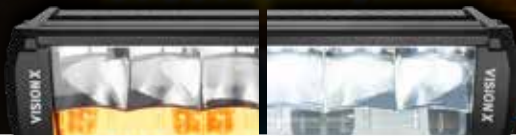

NEW | PRODUCTS

SHOCKER

DUAL ACTION LED LIGHT BAR

p.26

ADV

ADVENTURE SERIES LED DRIVING LIGHT

p.12

CG2