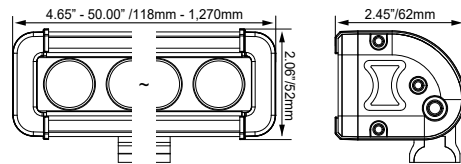

HIGH OUTPUT CREE LED

The 5W XP-G2 LED from Cree allows the Xmitter Lo Pro Prime Xtreme to output up to 20,600 Lumens (50in).

LOW PROFILE WATERPROOF HOUSING

The IP-68 rated housing ensures a water tight seal even under the toughest conditions.

END CAP MOUNTING OPTION

Vision X offers bolts that attach for side bolt mounting. (See p.79)