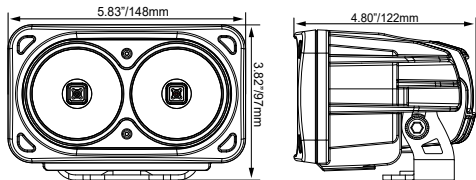

DUAL MODEL

* KITS INCLUDE 2 LIGHTS + HARNESS

ITEM#	PART#	RAW LUMENS	DISTANCE	WATTS	AMP DRAW @12V	BEAM
XIL-OP210	9123882	2,104	975ft.	20W	1.67A	Spot 10°
XIL-OP210KIT	9125053	4,208	1,075ft.	40W	3.33A	Spot 10°
XIL-OP220	9124605	2,104	550ft.	20W	1.67A	Spot 20°
XIL-OP220KIT	9137834	4,208	605ft.	40W	3.33A	Spot 20°
XIL-OP260	9136660	2,104	165ft.	20W	1.67A	Flood
XIL-OP260KIT	9137742	4,208	185ft.	40W	3.33A	Flood