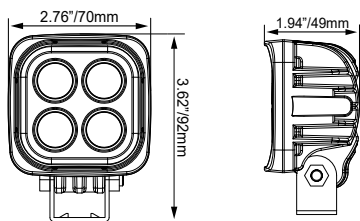

DURA MINI MODEL

* KITS INCLUDE 2 LIGHTS + HARNESS

ITEM#	PART#	RAW LUMENS	WATTS	AMP DRAW @12V	BEAM
DURA-M460	9895499	2,000	12W	1.0A	Flood
DURA-M4M	9911649	2,115	20W	1.67A	Mixed
DURA-M4MKIT	9911656	4,230	40W	3.33A	Mixed