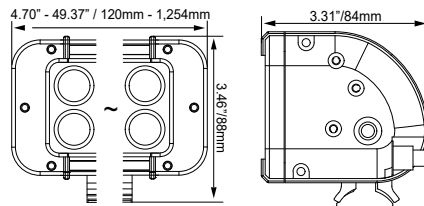

DUAL ROW HIGH OUTPUT CREE LED

The 5W XP-G2 LED from Cree allows the Xmitter Prime Xtreme to output up to 47,000 Lumens (50in).

WATERPROOF HOUSING

The IP-68 rated housing ensures a water tight seal even under the toughest conditions.

END CAP MOUNTING OPTION

Vision X offers bolts that attach for side bolt mounting. (See p.79)