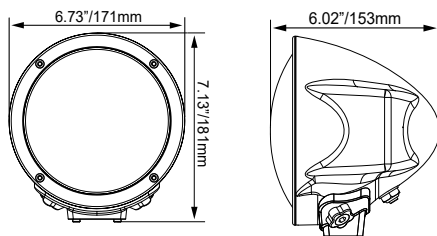

6.7" XP MODEL

ITEM#	PART#	LUMENS	DISTANCE	BEAM
HID-6552XP	4000483	5,000	3,280'	Spot