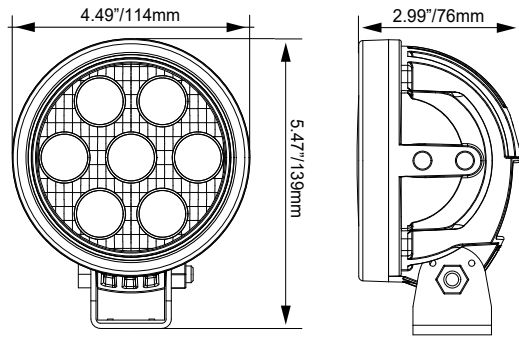

4.5" ROUND

35W | 2.92A | 3,969 Lumens

4.7" SQUARE

35W | 2.92A | 3,969 Lumens

ROUND MODEL

ITEM#	PART#	RAW LUMENS	WATTS	AMP DRAW @12V	BEAM
XIL-UMX4010	4004719	3,969	35W	2.92A	Broad Spot
XIL-UMX4040	9118215	3,969	35W	2.92A	Med. Flood
XIL-UMX4060	9118307	3,969	35W	2.92A	Flood