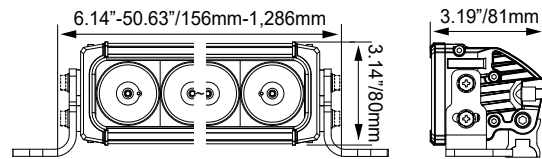

END CAP MOUNTS AVAILABLE
(See p.79)

UPGRADED REFLECTORS

The XPR-S Features Upgraded Reflectors that projects an unmatched spot beam up to 3,773ft.

DUAL MOUNTING STANDARD

Mounting options include side wing mounts and our patented mounting feet.

SMOOTH BACK-LIT HALO OPTION

The XPR-S is available in a halo model that can be used as a daytime running light. (SAE Compliant for 24" and under)

SAE J3098 compliant
for street legal use