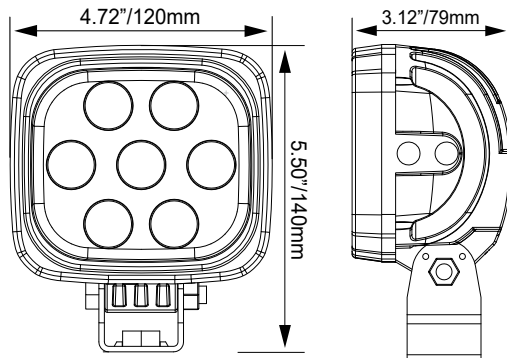

SQUARE MODEL

ITEM#	PART#	RAW LUMENS	WATTS	AMP DRAW @12V	BEAM
XIL-UMX4410	4004726	3,969	35W	2.92A	Broad Spot
XIL-UMX4440	9118390	3,969	35W	2.92A	Med. Flood
XIL-UMX4460	9118482	3,969	35W	2.92A	Flood