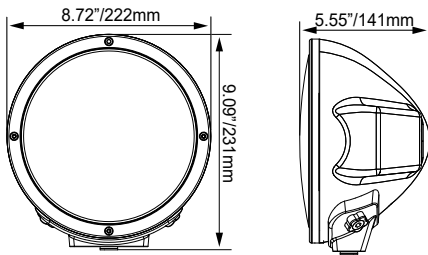

8.7" XP MODEL

ITEM#	PART#	LUMENS	DISTANCE	BEAM
HID-8550XP	9119922	5,000	3,937'	Mixed
HID-8552XP	4000490	5,000	3,937'	Spot