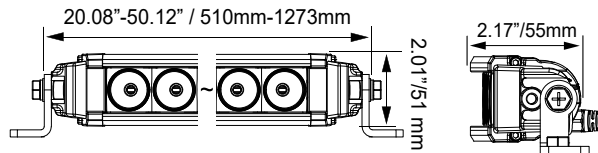

SIZES : 20" | 30" | 40" | 50" | 54"

BROAD
SPOT
BEAM

HIGH INTENSITY CREE LED

The 5W XP-L-HI LED from Cree is what allows the XPL Curved to project light up to 1,860 ft.

END CAP WING & STUD MOUNTING

Each XPL Curved Light Bar includes side wing mounts with the option of using a single bolt.