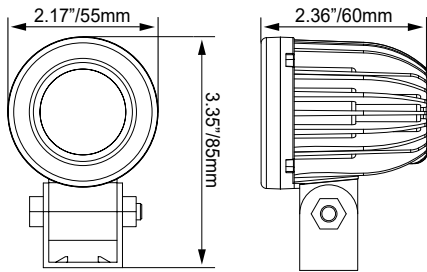

LED COLOR | OPTIONS

 AMBER*

 RED*

 BLUE*

 GREEN*

*Refer to website for Part#'s

PRIME MODEL

ITEM#	PART#	RAW LUMENS	DISTANCE	WATTS	AMP DRAW @12v	BEAM
XIL-SP110	4008830	1,052	279'	10W	0.83A	Spot 10°
XIL-SP120	4009882	1,052	213'	10W	0.83A	Spot 20°
XIL-SP140	4009899	1,052	164'	10W	0.83A	Med Flood