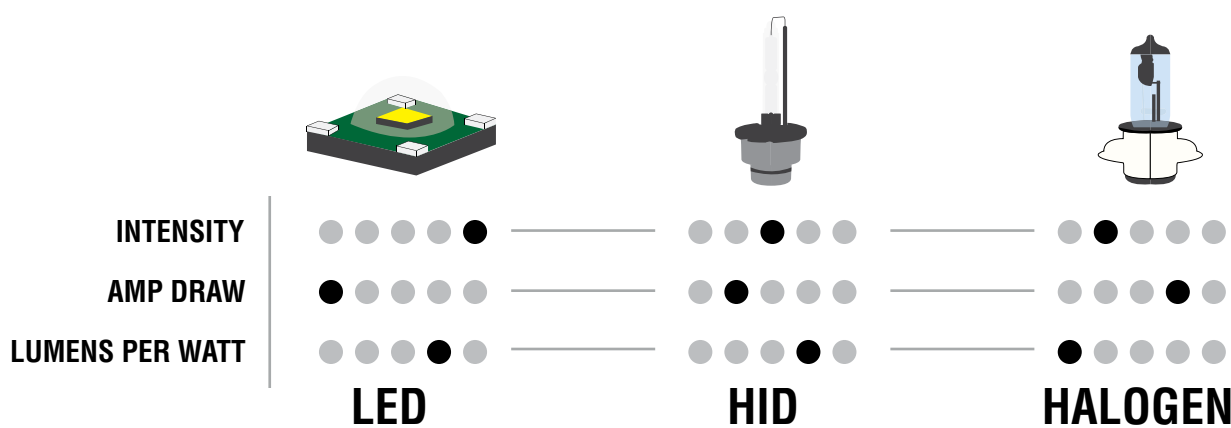

LONG TERM DURABILITY

Products are then switched on and off 20,000 times repeatedly to ensure that they remain functional after all testing.

CONSUMPTION & INPUT RANGE

All products are put on a digital power meter to test that it is consuming the correct amount of power, checking for any electrical faults.

LIGHTING TECHNOLOGY EXPLAINED

KNOW THE DIFFERENCE

Vision X LED Lighting runs at a 6000K temperature for intense, bright white light for maximum visibility and safety. LED Lights do not use a bulb, making them much more durable than other options.