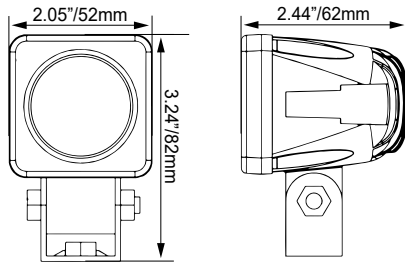

SOLSTICE MODEL

ITEM#	PART#	RAW LUMENS	DISTANCE	WATTS	AMP DRAW @12v	BEAM
XIL-S1110	9888156	1,052	246'	10W	0.83A	Spot
XIL-S1130	9888163	1,052	190'	10W	0.83A	Med. Flood
XIL-S11E3065	9888187	1,052	186'	10W	0.83A	Elliptical
XIL-S1160	9888170	1,052	180'	10W	0.83A	Flood