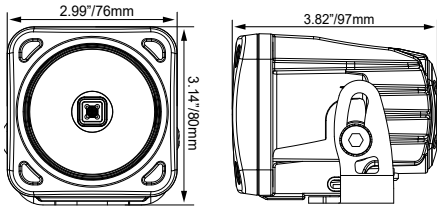

SQUARE MODEL

* KITS INCLUDE 2 LIGHTS + HARNESS

ITEM#	PART#	RAW LUMENS	DISTANCE	WATTS	AMP DRAW @12V	BEAM
XIL-OP110	9123882	1,052	883ft.	10W	0.83A	Spot 10°
XIL-OP110KIT	9124421	2,104	970ft.	20W	1.67A	Spot 10°
XIL-OP120	9130002	1,052	525ft.	10W	0.83A	Spot 20°
XIL-OP120KIT	9138015	2,104	580ft.	20W	1.67A	Spot 20°
XIL-OP160	9124063	1,052	157ft.	10W	0.83A	Flood
XIL-OP160KIT	9137926	2,104	175ft.	20W	1.67A	Flood