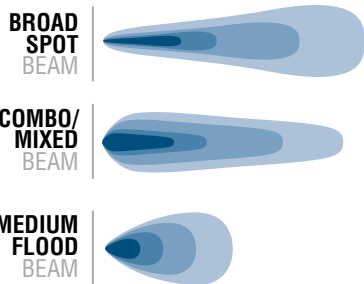

DUAL ROW HIGH OUTPUT CREE LED

The 5W XP-G2 LED from Cree allows the Xmitter Prime Xtreme to output up to 47,000 Lumens (50in).

WATERPROOF HOUSING

The IP-68 rated housing ensures a water tight seal even under the toughest conditions.

END CAP MOUNTING OPTION

Vision X offers bolts that attach for side bolt mounting. (See p.79)