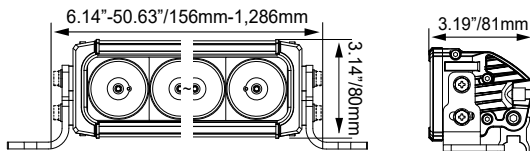

SIZES : 6" | 12" | 19" | 24" | 30" | 35" | 40" | 45" | 51" |

COMBO/
MIXED
BEAM

TILTED REFLECTORS

The XPR Features Tilted Reflectors on the ends that angle the beam outward to illuminate off to the sides of your vehicle.