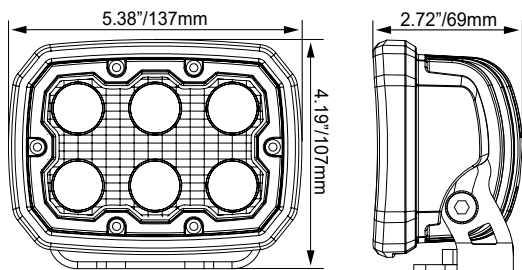

DURA 6 MODEL

* KITS INCLUDE 2 LIGHTS + HARNESS

ITEM#	PART#	RAW LUMENS	WATTS	AMP DRAW @12V	BEAM
DURA-610	9891125	2,112	30W	2.5A	Broad Spot
DURA-610KIT	9891309	4,224	60W	5.0A	Broad Spot
DURA-640	9888378	2,112	30W	2.5A	Med Flood
DURA-660	9888385	2,112	30W	2.5A	Flood