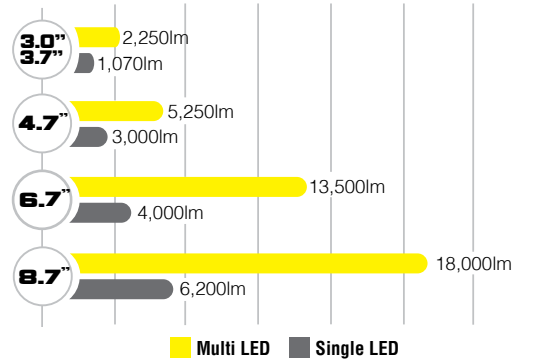

ULTRA EFFICIENT MULTI LED
Top binned 7W Cree LED provides the greatest light output from a multi source LED light of its size.

ADVANCED OPTIC TECHNOLOGY
Each led is focused using a 10° optic that allows for the flood pattern to achieve full beam spread.

LUMEN OUTPUT COMPARISON