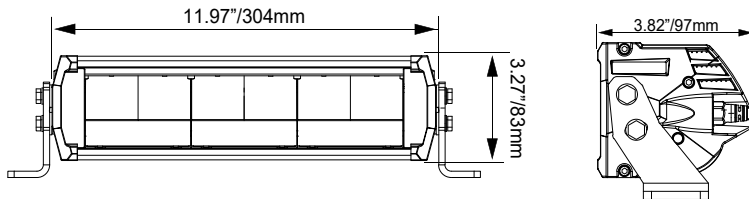

DUAL FUNCTION LIGHTING TECHNOLOGY

New Vector Reflector and Photon Light Core technology for dual function lighting.

RACE-INSPIRED SIDE MOUNTS

The Shocker come with heavy duty Race-Ready side mounts that are built to outlive any abuse.

HIGH OUTPUT CREE LEDS

Utilizing top binned XP-L-HI and XP-E2 Cree chips, the Shocker was made to outshine the competition.