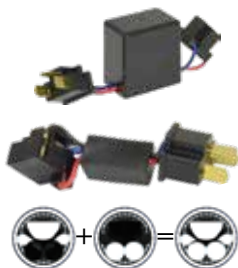

VX HEADLIGHT | MODULE

ITEM#	PART#	FUNCTION
P-HLH14	9895475	Engages all three beam modes at once for maximum visibility
P-HLH14H13	9917542	Engages all three beam modes at once for maximum visibility w/H13 Plugs
P-HLCBA	9892757	Removes any electrical interference from vehicle to prevent flickering
P-HLCBAH13	9898476	Removes any electrical interference from vehicle to prevent flickering w/H13 Plugs