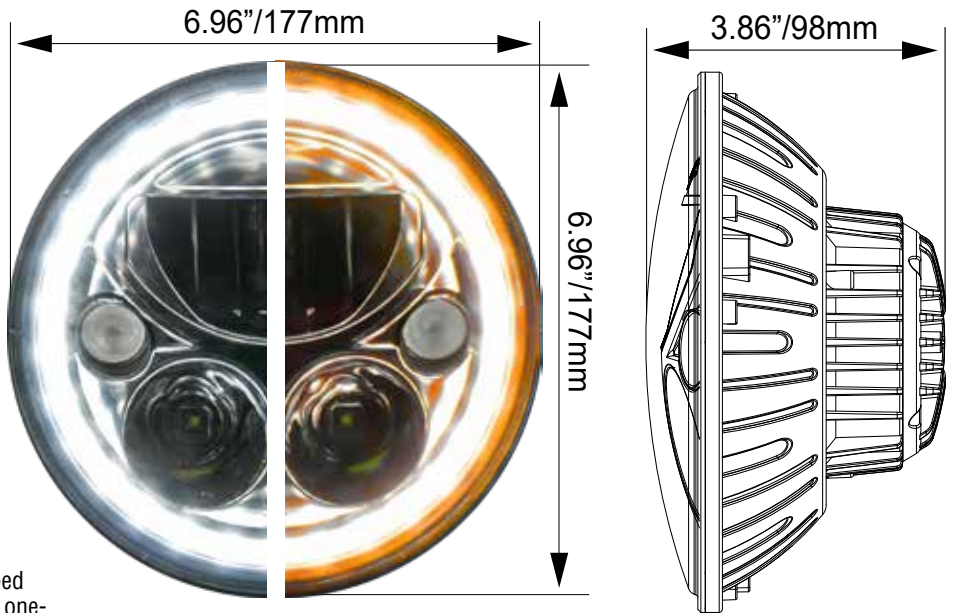

HIGH OUTPUT HIGH BEAM

Two 10W LEDs located under the low beam utilize Iris Reflectors to produce a long range high beam.

WATERTIGHT HOUSING

The IP-68 watertight housing comes equipped with a ultra rugged Polycarbonate Lens and one-way Gortex Valve to block moisture build up.