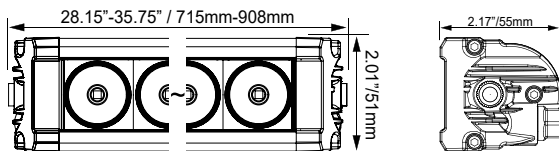

HIGH OUTPUT COLOR LED
Combination of 5W (White) and 3W (Color) LEDs allows the XPL Chaser Bar to outshine the competition.

LOW PROFILE WATERPROOF HOUSING
The 2" slim IP-67/69K rated housing ensures a water tight seal even under the toughest conditions.

DUAL MOUNTING

The XPL Chaser comes standard with wing mounts with the option of just using the end cap bolt for side stud mounting.