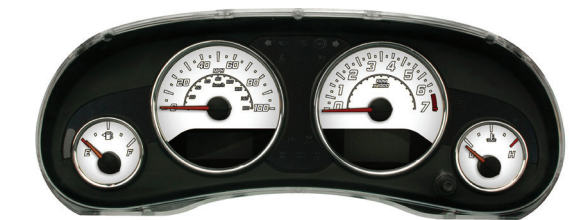

DAYTONA EDITION CUSTOM GAUGE FACE

FOR 15-18 JEEP WRANGLER
WRA17

AVAILABLE COLORS: