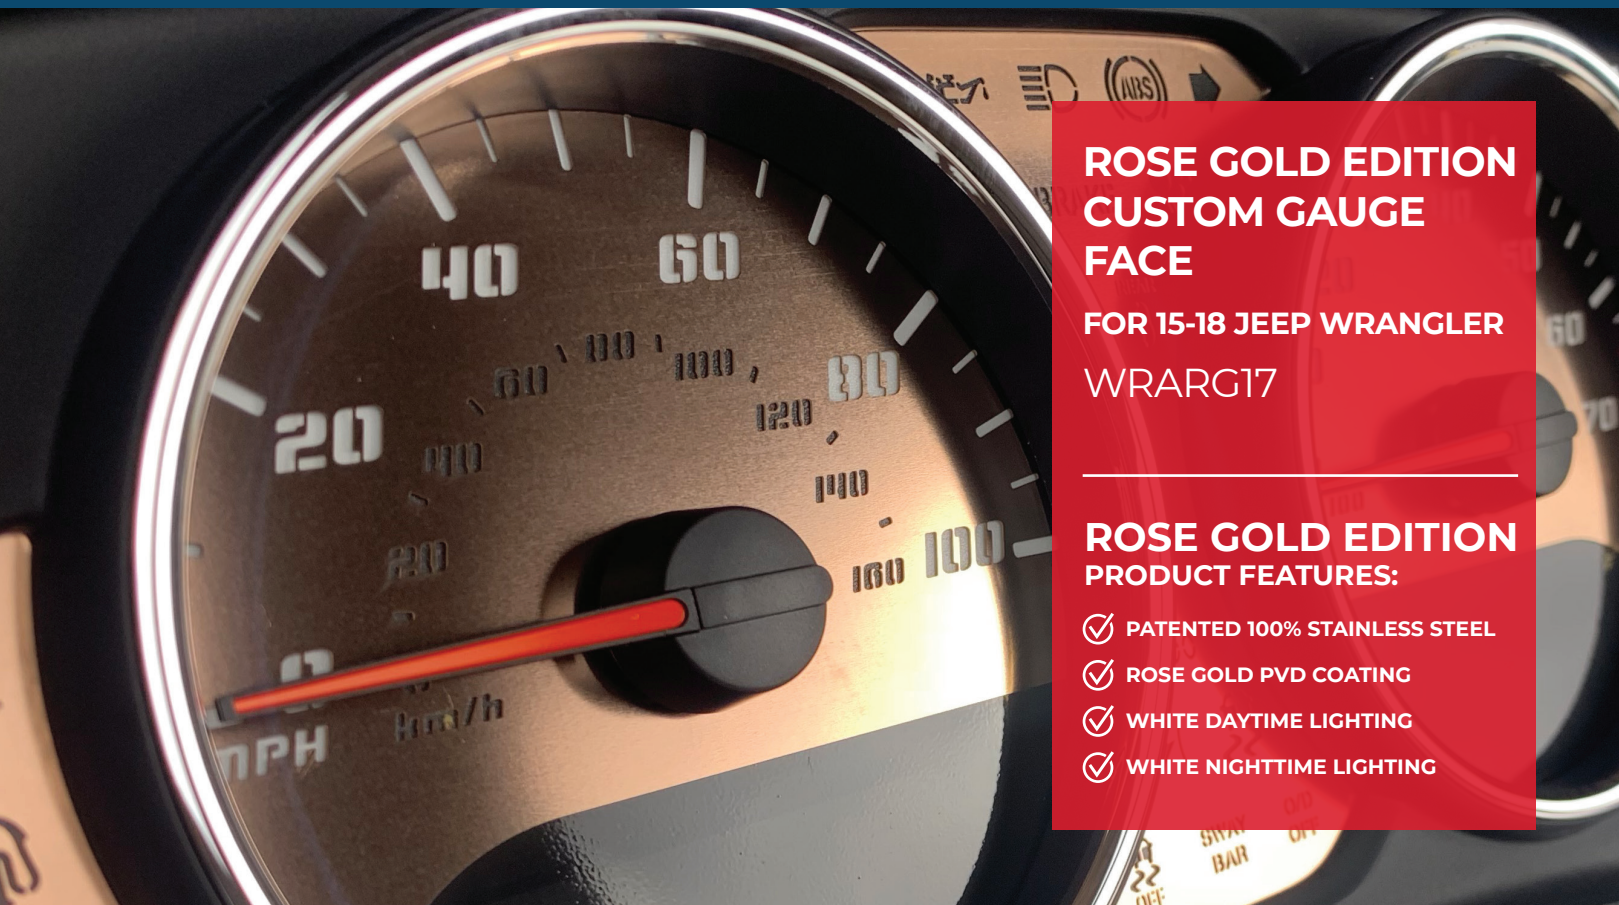

ROSE GOLD EDITION

CUSTOM GAUGE FACE KITS

ROSE GOLD EDITION CUSTOM GAUGE FACE

FOR 15-18 JEEP WRANGLER
WRARG17

ROSE GOLD EDITION PRODUCT FEATURES:

- ✓ PATENTED 100% STAINLESS STEEL
- ✓ ROSE GOLD PVD COATING
- ✓ WHITE DAYTIME LIGHTING
- ✓ WHITE NIGHTTIME LIGHTING

US SPEEDO ROSE GOLD EDITION CUSTOM GAUGE FACE KITS

Our patented 100% stainless steel gauge face with Rose Gold PVD coating adds a unique and high end look to your dash! The Rose Gold Edition's signature finish gives your interior a unique shine!