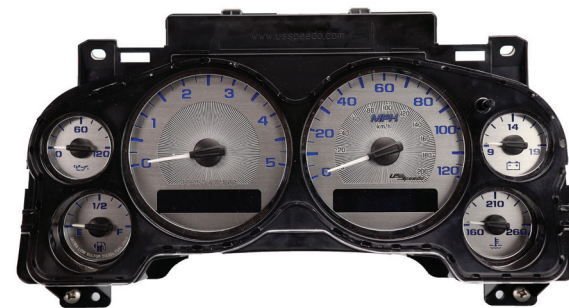

STAINLESS EDITION CUSTOM GAUGE FACE

FOR 07-13 GM TRUCK & SUV
SSGM27