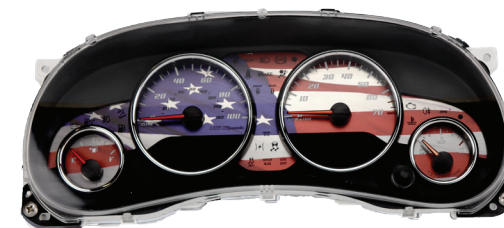

US PROUD EDITION CUSTOM GAUGE FACE
FOR 07-14 Jeep Wrangler
USSJK01