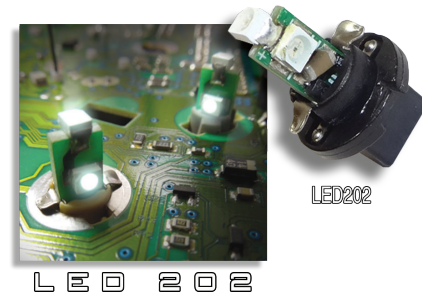

US SPEEDO LED SPEEDOMETER AND DASHBOARD LIGHTING KITS

Tired of the dim factory lighting in your car or truck's dash? Light bulb burned out? Want that custom nighttime color? Now US Speedo has the best solution...Upgrade your factory dash to virtually everlasting LEDs! Our 4 easy to install upgrade kits will replace your old bulbs with the very latest in LED lighting technology!