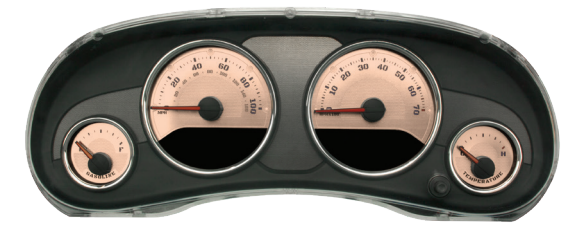

ROSE GOLD EDITION CUSTOM GAUGE FACE
FOR 15-18 JEEP WRANGLER
WRARG17