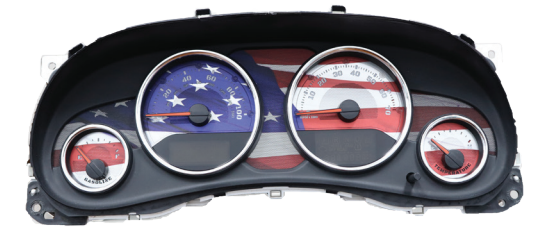

US PROUD EDITION CUSTOM GAUGE FACE
FOR 15-18 Jeep Wrangler
WRAUSS17

Custom Gauge Faces are pictured as installed. Custom Gauge Face purchase does not include cluster.

This production method has been SAE tested for durability against years of the extreme hot and cold conditions that exist in your dashboard.