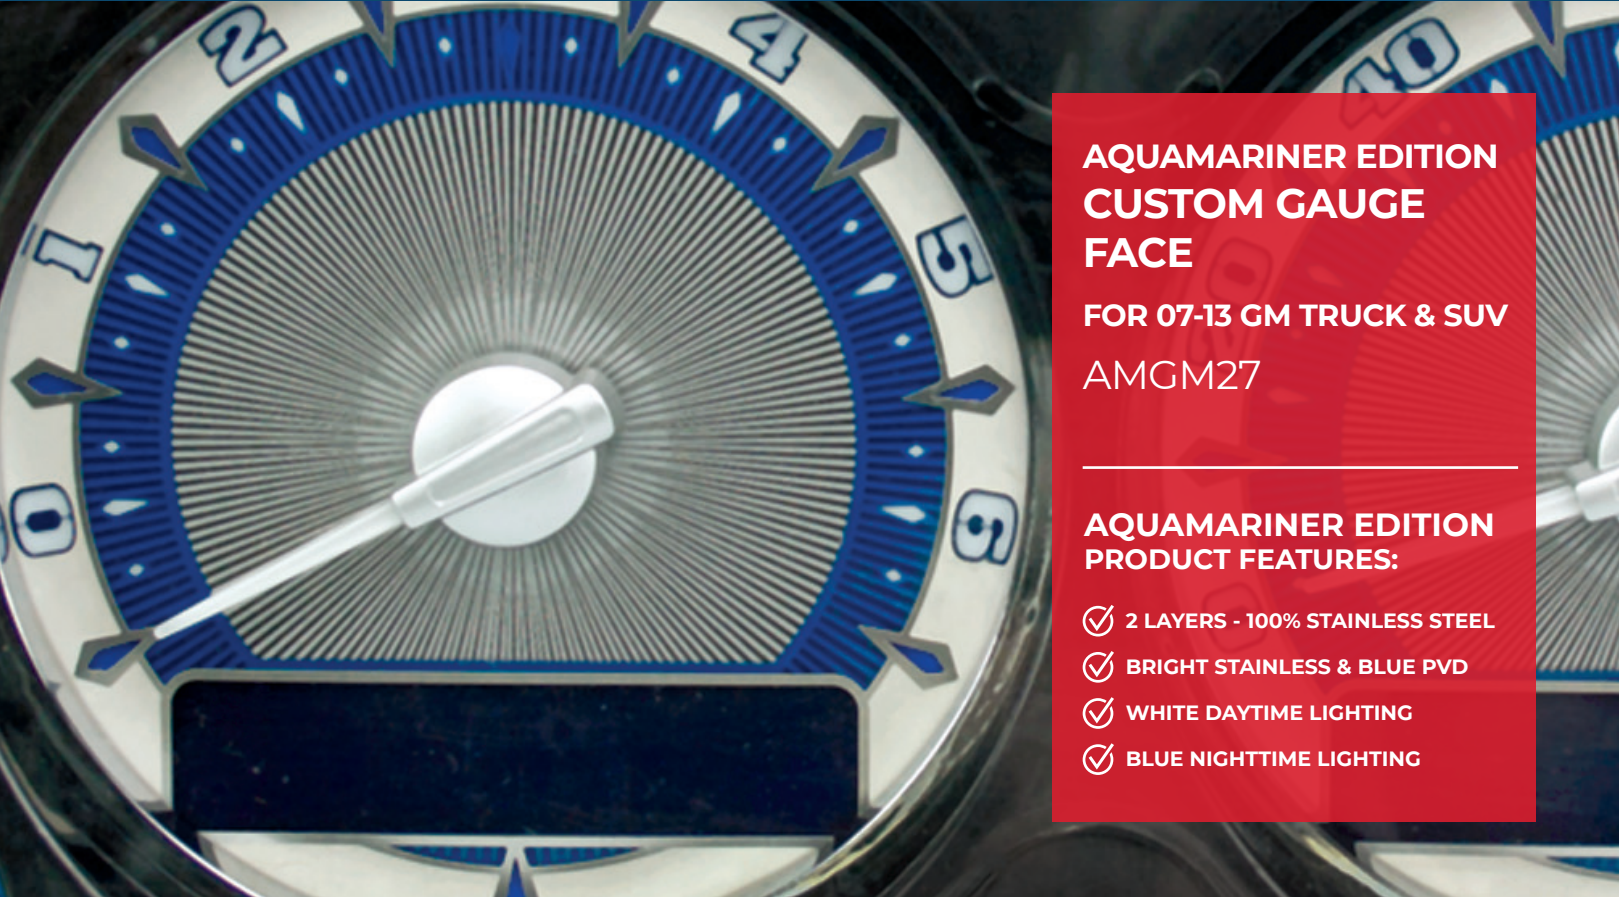

AQUAMARINER EDITION

CUSTOM GAUGE FACE KITS

BLACK OPS EDITION

CUSTOM CLUSTER KITS

AQUAMARINER EDITION CUSTOM GAUGE FACE

FOR 07-13 GM TRUCK & SUV
AMGM27

AQUAMARINER EDITION PRODUCT FEATURES:

- ✓ 2 LAYERS - 100% STAINLESS STEEL
- ✓ BRIGHT STAINLESS & BLUE PVD
- ✓ WHITE DAYTIME LIGHTING
- ✓ BLUE NIGHTTIME LIGHTING