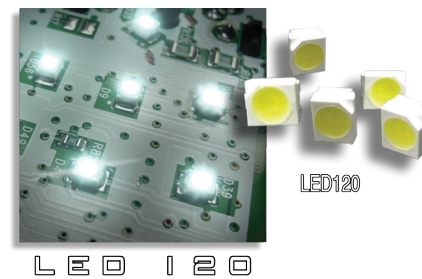

US SPEEDO LED SPEEDOMETER AND DASHBOARD LIGHTING KITS

Tired of the dim factory lighting in your car or truck's dash? Light bulb burned out? Want that custom nighttime color? Now US Speedo has the best solution...Upgrade your factory dash to virtually everlasting LEDs! Our 4 easy to install upgrade kits will replace your old bulbs with the very latest in LED lighting technology!