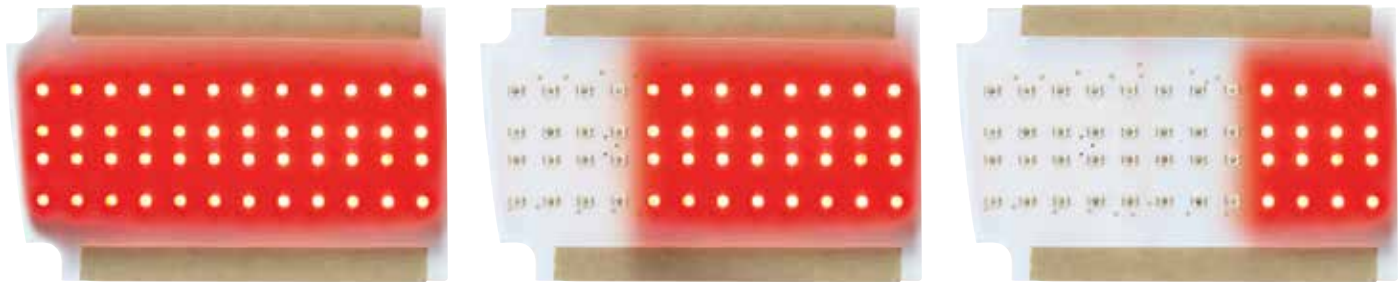

LED LIGHTS
CHEVY CHEVELLE/MALIBU

1970 Chevy Chevelle

48 LED Sequential Tail Light Insert Boards

48 LED Non-Sequential Tail Light Insert Boards

- 48 super bright red LED tail light insert board
- Features sequential function with selector switch to control sequential function off/on
- Also features brake attention option with sequence-once function
- Epoxy coated, fully sealed electronics, 1157 plug
- Energy efficient solid-state circuit board for 12V DC systems
- Recommend to upgrade under dash flasher to item # 90652 or 90649 LED flasher

Item Number	LEDs	Sequential	Application	Pack
110157	48 Red	Sequential	Driver	1 Pc./Card
110158	48 Red	Sequential	Passenger	1 Pc./Card
110155	48 Red	Non-Sequential	Driver	1 Pc./Card
110156	48 Red	Non-Sequential	Passenger	1 Pc./Card

««« SEQUENTIAL »»»
(((BRAKE ATTENTION)))
F · L · A · S · H

1968 Chevy Chevelle

50 LED Tail Light

- 50 super bright LED with high quality polycarbonate lens
- Epoxy coated, fully sealed electronics, 1157 plug
- Energy efficient solid-state circuit board for 12V DC systems
- Recommend upgrading under dash flasher to UP item # 90652 or 90649 LED flasher

Item Number	LEDs	Lens	Application	Pack
CTL6821LED-L	50 Red	Red	Driver	1 Pc./Card
CTL6821LED-R	50 Red	Red	Passenger	1 Pc./Card