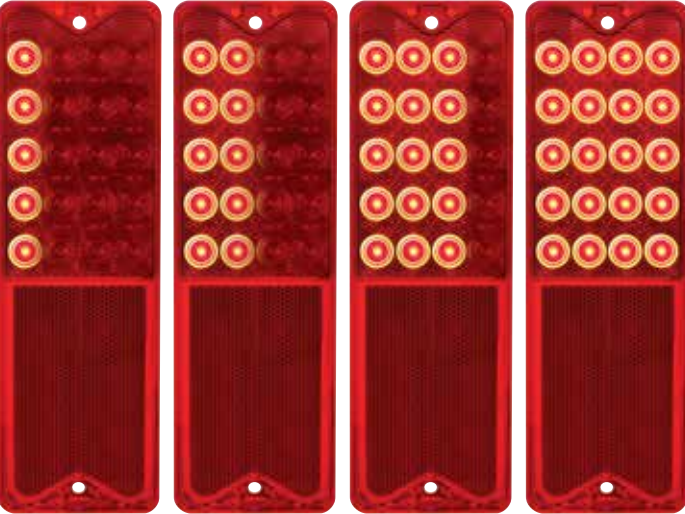

LED LIGHTS
C10 CHEVY TRUCK

1967-72 Chevy & GMC Fleetside Truck

20 LED Sequential Tail Light Lens

- 20 super bright red LEDs with high quality polycarbonate lens
- Features sequential operation with selector switch to select sequential left, sequential right, or sequential function off
- Epoxy coated, fully sealed electronics, 1157 plug
- Energy efficient solid-state circuit board for 12V DC systems
- Upgrade under dash flasher to item # 90652 or 90649 LED flasher

Item Number	LEDs	Lens	Application	Pack
CTL6721SEQ	20 Red	Red	Tail Light	1 Pc./Card