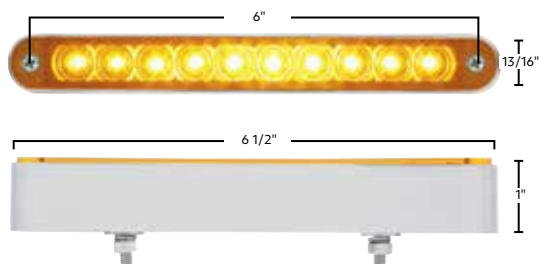

10 LED 6 1/2" Turn Signal Light Bar W/ Bezel

- 10 LED 6 1/2" light bar with quality polycarbonate lens
- Beautiful chrome plated plastic bezel
- Mounting screws can move to accommodate mounting distance from 2 1/4" - 4 7/8" apart

Item Number	LEDs	Lens	Light	Pack
37637	10 Amber	Amber	39684B	1 Pc./Card
37638	10 Red	Red	39685B	1 Pc./Card
37639	10 Amber	Clear	39686B	1 Pc./Card
37640	10 Red	Clear	39687B	1 Pc./Card