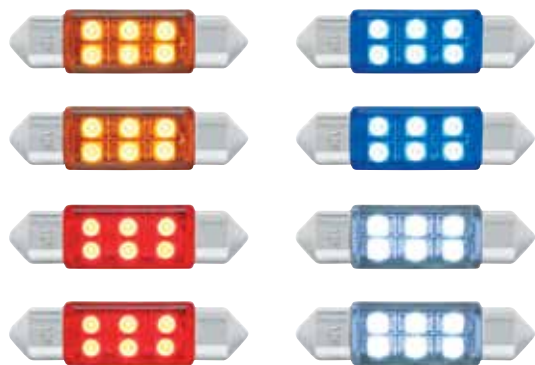

6 SMD High Power LED 6418-6461 36mm Bulb (2 Pack)

- Standard T-3 festoon base
- Specially designed bulb projects light 160 degrees

Item Number	LEDs	Lens	Package	Pack
36591	6 Amber	Amber	Carded	2 Pcs./Card
36592	6 Blue	Blue	Carded	2 Pcs./Card
36593	6 Red	Red	Carded	2 Pcs./Card
36594	6 White	White	Carded	2 Pcs./Card