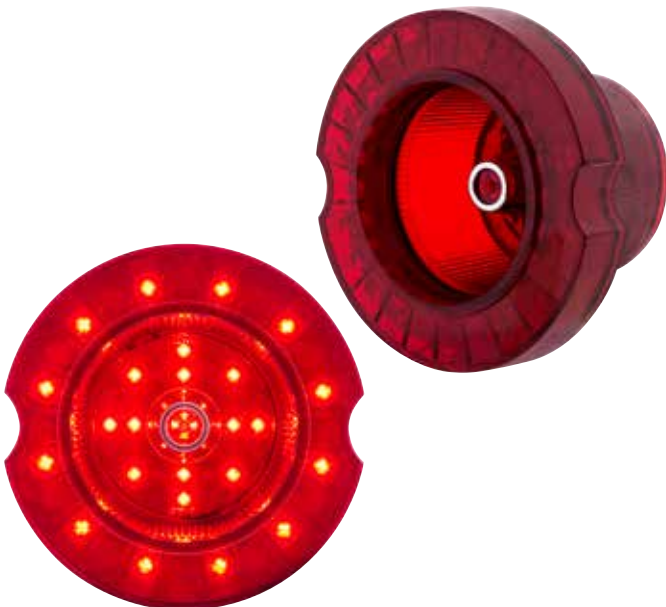

1968 Dodge Charger

25 LED Tail Light

- 25 super bright LEDs with polycarbonate lens
- Epoxy coated, fully sealed electronics
- Easy wiring with 1157 double contact plug
- Solid state circuit boards are designed for 7.7 - 14.0 VDC

Item Number	LEDs	Lens	Package	Pack
DTL6801LED	25 Red	Red	Carded	1 Pc./Card