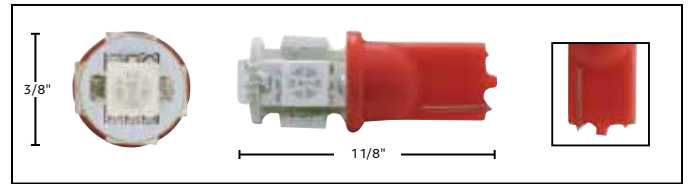

13 LED 3157 Bulb

- Epoxy coated fully sealed electronics
- Single contact, straight pin

Item Number	LEDs	Lens	Package	Pack
37800	5	Amber	Carded	2 Pcs./Card
37801	5	Blue	Carded	2 Pcs./Card
37802	5	Red	Carded	2 Pcs./Card
37803	5	White	Carded	2 Pcs./Card