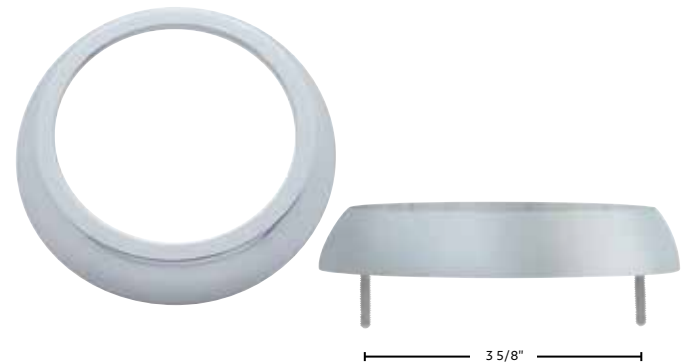

Chrome 1950s Pontiac Style Tail Light Bezel

- 4 5/16 round chrome zinc die-cast bezel with two mounting studs
- Fits Pontiac style LED light item # STL1001LED/STL1002

Item Number	Description	Package	Pack
S1005	Pontiac Style Tail Light Bezel	Bulk	1 Pc.