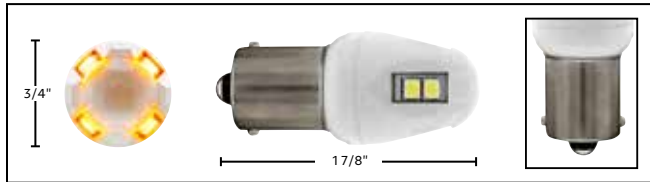

8 High Power LED 1156 Bulb (2 Pack)

- 8 high power SMD LED's, 250 lumens
- Replaces most #1156 and #89 applications
- 12 volt, single contact straight across pins

Item Number	LEDs	Lens	Package	Pack
38899	8 Amber	Amber	Carded	2 Pcs./Card
38898	8 Red	Red	Carded	2 Pcs./Card
38897	8 White	Amber	Carded	2 Pcs./Card