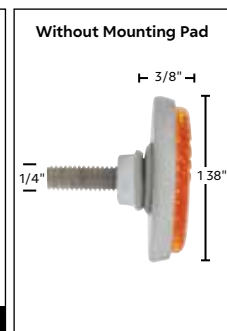

1951-52 & 1956 Chevy Passenger Car

5 LED Tail Light Reflector

- 5 super bright LED's with high quality polycarbonate lens
- Mounting stud and nut included
- Mounting pad sold separately: Item # CTL5606P
- Recommend to upgrade under dash flasher to item # 90652 or 90649 LED flasher

Item Number	LEDs	Lens	Pack
CTL5606LED	5 Red	Red	1 Pc.
CTL5606A	5 Amber	Amber	1 Pc.
CTL5606W	5 White	White	1 Pc.