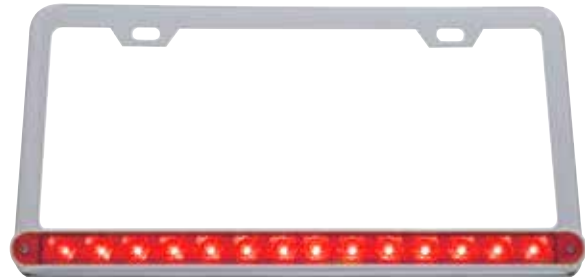

14 LED Light Bar Chrome License Plate Frame

- Beautiful high quality chrome plated finish with triple chrome plating process
- Designed for all 12V application

Item Number	LEDs	Lens	Package	Pack
39743	14 Amber	Amber	Bulk	1 Pc./Card
39744	14 Red	Red	Bulk	1 Pc./Card
39781	14 White	Clear	Bulk	1 Pc./Card