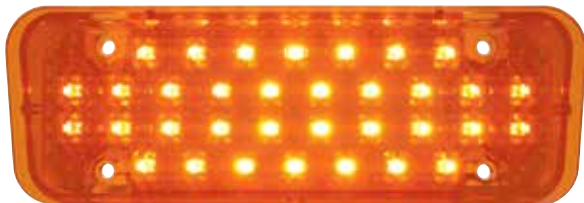

1971-72 Chevy Truck

34 LED Parking Light Lens

- 34 super bright LEDs with high quality injection molded polycarbonate lens, fits L/H or R/H
- Epoxy coated, fully sealed electronics, 1157 plug
- Recommend to upgrade to under dash flasher to item #90652 or 90649 LED flasher

Item Number	LEDs	Lens	Application	Pack
CPL7172A	34 Amber	Amber	LH & RH	1 Pc./Card
CPL7172C	34 Amber	Clear	LH & RH	1 Pc./Card