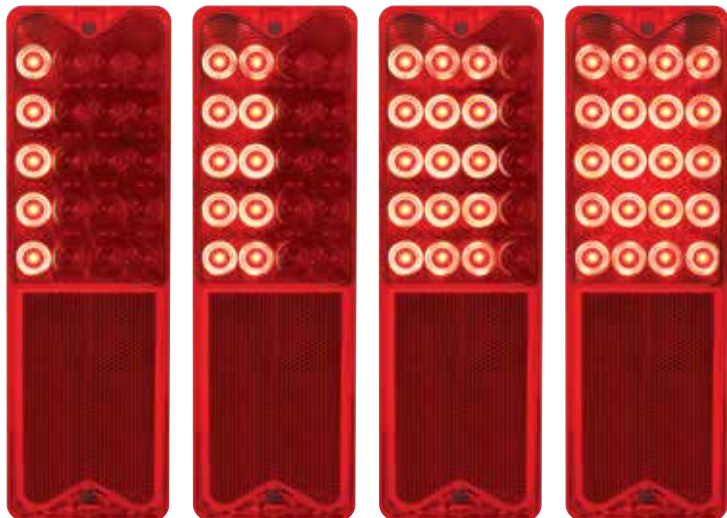

20 LED Sequential & Non Sequential Tail Light Assembly

- 20 super bright red LEDs with high quality polycarbonate lens
- Features sequential operation with selector switch to select sequential left, sequential right, or sequential function off
- Epoxy coated, fully sealed electronics, 1157 plug
- Energy efficient solid-state circuit board for 12V DC systems
- Die stamped steel housing with mounting studs, socket, and gasket
- Recommend to upgrade under dash flasher to item # 90652 or 90649 LED flasher

Item Number	LEDs	Lens	Application	Pack
110214	20 RED	RED	Sequential	1 Pc./Card
110213	20 RED	RED	Non-Seq.	1 Pc./Card

(((SEQUENTIAL)))
F · L · A · S · H

(((BRAKE)))
ATTENTION