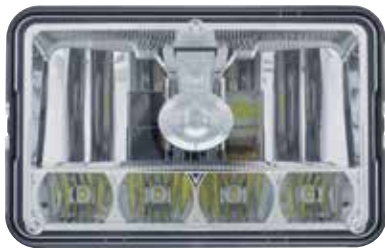

4"x6" LED Crystal Headlight

- High power 5 LED crystal headlight w/ high and low beam function
- Reinforced aluminum reflector, rugged anti-vibration construction
- Replaces H4651/H4656
- SAE approved

Item Number	Description	Package	Pack
31365	Low Beam	Boxed	1 Pc./Box