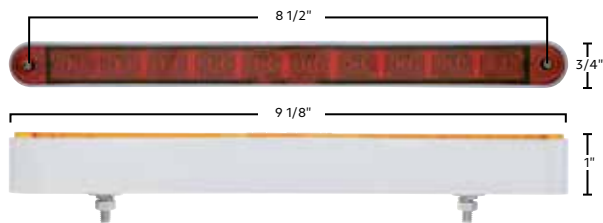

10 LED 9" Turn Signal Light Bar W/ Bezel

- 10 LED 9" light bar with quality polycarbonate lens
- Beautiful chrome plated plastic bezel
- Mounting screws can move to accommodate mounting distance from 4 1/2" - 7 3/8" apart

Item Number	LEDs	Lens	Light	Pack
39306	10 Amber	Amber	38942B	1 Pc./Card
39307	10 Red	Red	38943B	1 Pc./Card
39308	10 Amber	Clear	38944B	1 Pc./Card
39309	10 Red	Clear	38945B	1 Pc./Card