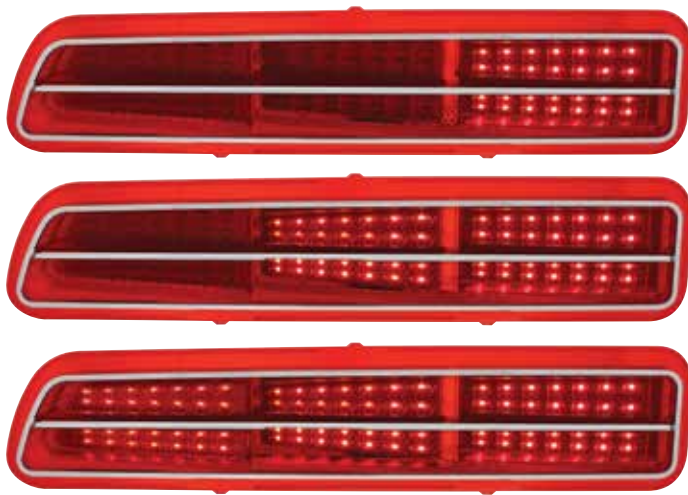

1969 Chevy Camaro

84 Sequential LED Tail Light Lens

- 84 super bright red LEDs with high quality injection molded polycarbonate lens and polished stainless steel trim ring
- Features sequential function with selector switch to control sequential function off/on
- Also features brake attention option with sequence-once function
- Epoxy coated, fully sealed electronic, 1157 double contact plug
- Energy efficient solid-state circuit board for 12V DC systems
- Recommend to upgrade under dash flasher to item # 90652 or 90649 LED flasher

Item Number	LEDs	Lens	Application	Pack
110108	84 Red	Red	Driver	1 Pc./Card
110109	84 Red	Red	Passenger	1 Pc./Card

1967 Chevy Camaro Standard

40 LED Tail Light

- 40 super bright red LEDs with high quality injection molded polycarbonate lens
- Will not fit RS model Camaro
- Energy efficient solid-state circuit board for 12V DC systems
- Recommend to upgrade under dash flasher to item # 90652 or 90649 LED flasher

Item Number	LEDs	Lens	Application	Pack
CTL6704LED	40 Red	Red	Tail Light	1 Pc./Card