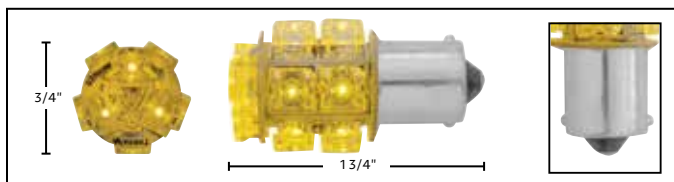

13 LED 360 Degree 1157 Bulb

- 13 LED 360 degree 1157 bulb
- 1157 double contact, offset pin

Item Number	LEDs	Lens	Package	Pack
39862	13 Amber	Amber	Carded	1 Pc./Card
39864	13 White	White	Carded	1 Pc./Card