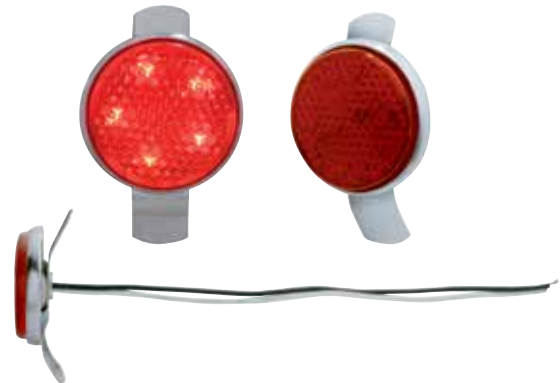

5 LED Tab Mounting Auxiliary/Utility Light

- Super bright LEDs with high quality injection molded polycarbonate lens
- Easy hookup to any 12V DC system
- Clip attachment

Item Number	LEDs	Lens	Package	Pack
CTL4950LED	5 Red	Red	Carded	1 Pc./Card