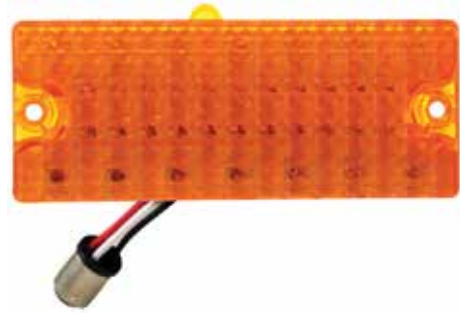

1969-70 Chevy Truck

36 LED Parking Light Lens

- 36 super bright amber LEDs, complete with polycarbonate lens
- Dual function with parking light & bright turn signal
- Epoxy coated, fully sealed electronics, 1157 plug
- Solid state circuit boards are designed for 7.7 - 14.0 VDC
- Recommend to upgrade to under dash flasher to item #90652 or 90649 LED flasher

Item Number	LEDs	Lens	Application	Pack
CPL6970AL	36 Amber	Amber	Driver	1 Pc./Card
CPL6970AR	36 Amber	Amber	Passenger	1 Pc./Card
CPL6970CL	36 Amber	Clear	Park/Turn	1 Pc./Card
CPL6970CR	36 Amber	Clear	Passenger	1 Pc./Card