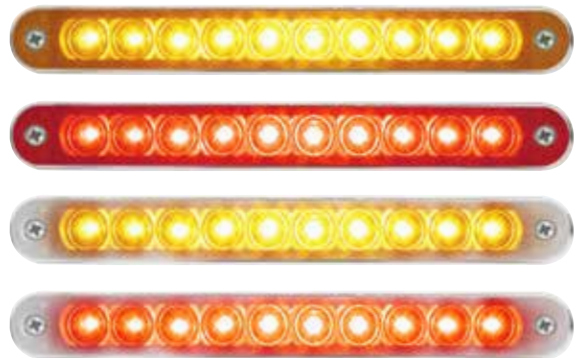

10 LED 6 1/2" Turn Signal Light Bar W/ Bezel

- 10 LED 6 1/2" light bar with quality polycarbonate lens
- Beautiful chrome plated plastic bezel
- Mounting screws can move to accommodate mounting distance from 2 1/4" - 4 7/8" apart

Item Number	LEDs	Lens	Light	Pack
37637	10 Amber	Amber	39684B	1 Pc./Card
37638	10 Red	Red	39685B	1 Pc./Card
37639	10 Amber	Clear	39686B	1 Pc./Card
37640	10 Red	Clear	39687B	1 Pc./Card