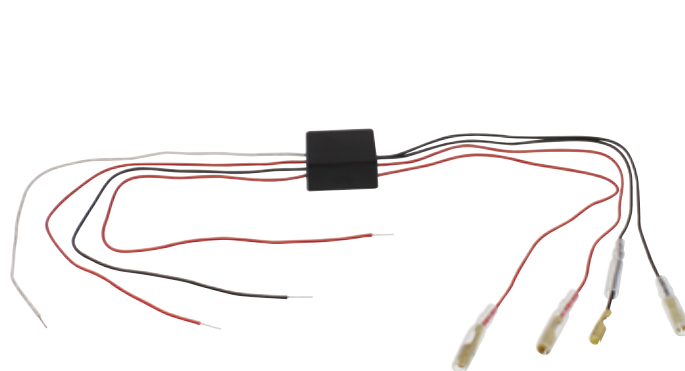

Dual Function LED Control Module

- Add dual function high/low brightness to 31378 and 31379 headlamps with 34 LED accent lights
- Built in split operation for motorcycle applications
- Easy plug & play hookup, wiring instructions included
- Sold individually, for 12 volt LED use only

Item Number	Description	Package	Pack
31372	LED Control Module	Carded	1 Pc./Card