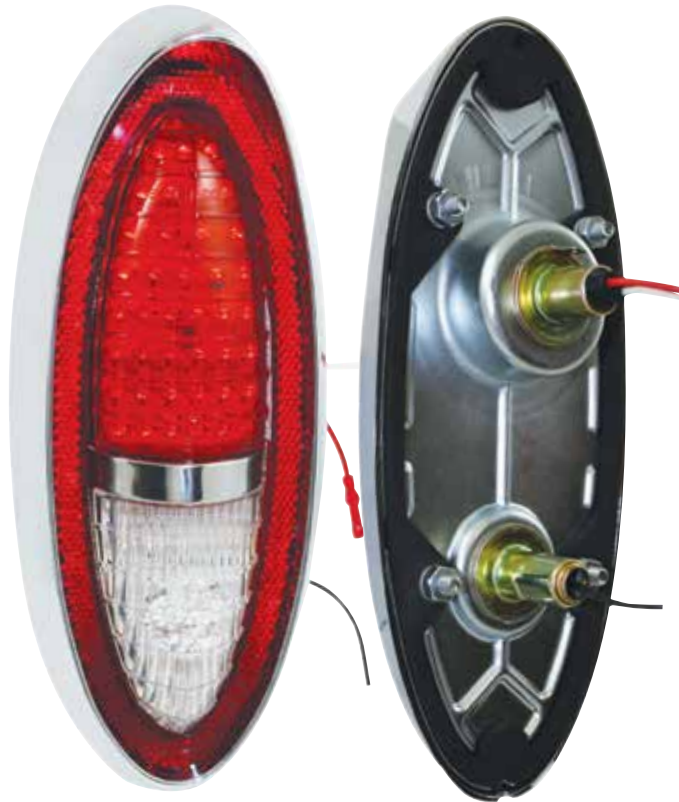

Item Number	LEDs	Lens	Pack
CBL5451LED	28 Red	Clear	1 Pc./Card

1954 Chevy Passenger Car

40 LED Tail Light Assembly

- 40 LED tail light with chrome bezel, all lenses, gaskets, and backing plate
- Includes 28 LED backup lens
- 12V, includes tail light socket & backup light socket
- Mounting hardware and body seal included
- Epoxy coated, fully sealed electronics
- Recommend to upgrade under dash flasher to item # 90652 or 90649 LED flasher

Item Number	LEDs	Lens	Pack
CTL5408LED	40 Red/28White	Red/Clear	1 Pc./Box

1955 Chevy Passenger Car

60 LED Tail Light

- 60 super bright red LEDs with high quality polycarbonate lens
- Epoxy coated, fully sealed electronics, 1157 plug
- Energy efficient solid-state circuit board for 12V DC systems
- Recommend to upgrade under dash flasher to item # 90652 or 90649 LED flasher