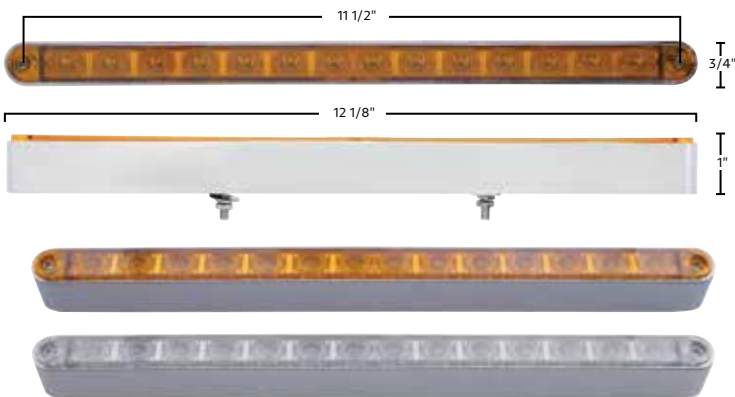

14 LED 12" Turn Signal Light Bar W/ Bezel

- 14 LED 12" light bar with chrome plastic bezel
- Stainless steel hardware included
- Mounting holes can be moved to accommodate mounting distance from 4 1/2" - 7 3/8" apart

Item Number	LEDs	Lens	Light	Pack
39606	14 Amber	Amber	38946B	1 Pc./Card
39608	14 Amber	Clear	38948B	1 Pc./Card
39607	14 Red	Red	38947B	1 Pc./Card
39609	14 Red	Clear	38949B	1 Pc./Card
39804	14 Blue	Clear	39483B	1 Pc./Card
39805	14 Green	Clear	39484B	1 Pc./Card
39806	14 White	Clear	39485B	1 Pc./Card
39698	14 Amber	Chrome	39644B	1 Pc./Card
39699	14 Red	Chrome	39645B	1 Pc./Card