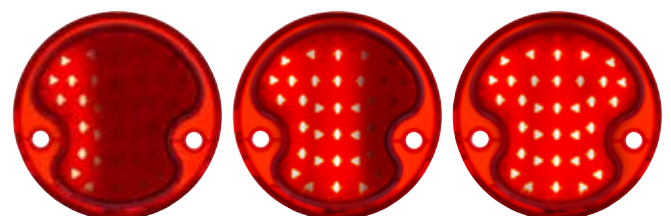

(((SEQUENTIAL)))
F · L · A · S · H   (((BRAKE)))
ATTENTION

(((SEQUENTIAL)))
F · L · A · S · H   (((BRAKE)))
ATTENTION