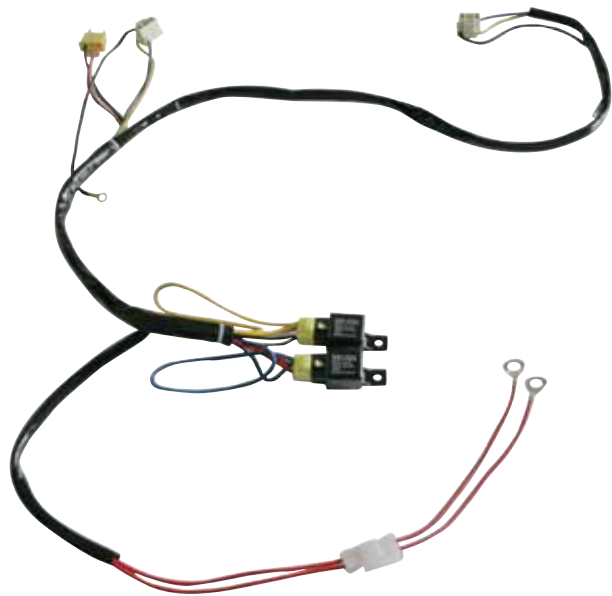

FLASHERS/LOAD RESISTORS

Load Resistor - 50 Watt, 6 OHM

- Sends higher amperage to headlights
- Corrects dim lights on classic cars and hot rods
- Works on original style 6014 sealed beams
- Select proper kit to match your type of headlamp bulbs
- 12 volt application

Item Number	Description	Package	Pack
34263	H4 Relay Harness	Bulk	1 Pc.
34264	9005/9006 Relay Harness	Bulk	1 Pc.
34265	9007 Relay Harness	Bulk	1 Pc.