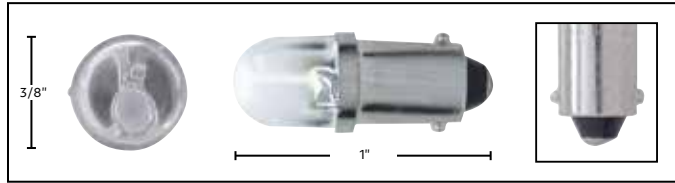

- 1893 bulb with 1 large 10mm LED bulb
- Single contact, straight pin

Item Number	LEDs	Lens	Package	Pack
38565	1	White	Carded	2 Pcs./Card

4 Micro LED 1893 Bulb (2 Pack)

- 1893 bulb with 4 micro LED bulbs, single contact, straight pin