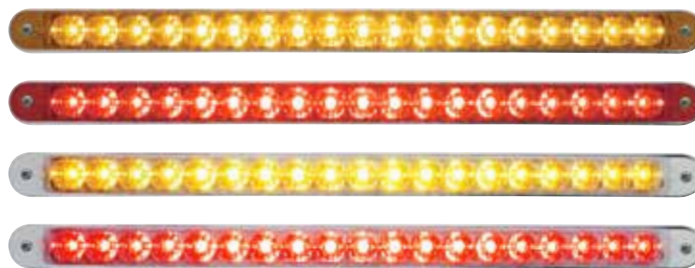

LED LIGHT BARS W/ BEZEL

19 LED 12" Reflector Turn Signal Light Bar With Bezel

- 19 LED 12" reflector light bar with chrome plastic bezel
- Stainless steel mounting hardware included
- Mounting screws can be moved to accommodate mounting distance from 4 1/2" - 7 3/8" apart
- 12" chrome plastic light bar bezel available separately: item # 30933B

Item Number	LEDs	Lens	Light	Pack
37940	19 Amber	Amber	39773B	1 Pc./Card
37941	19 Red	Red	39774B	1 Pc./Card
37942	19 Amber	Clear	39775B	1 Pc./Card
37943	19 Red	Clear	39776B	1 Pc./Card