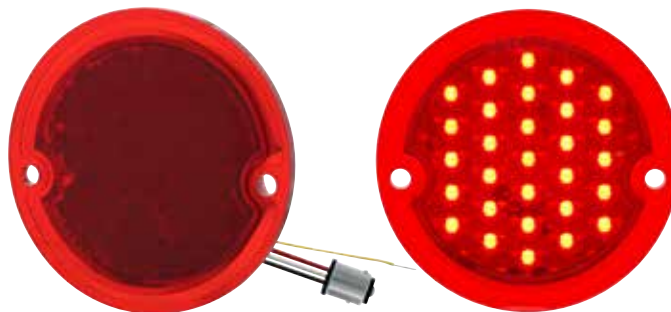

29 LED Tail Light

- 29 super bright red LEDs tail light with polycarbonate lens
- Easy electrical connection with 1157 plug, no modification to vehicle
- Recommend to upgrade under dash flasher to item # 90652 or 90649 LED flasher

Item Number	LEDs	Lens	Application	Pack
110404	29 Red	Red	Tail light	1 Pc./Card