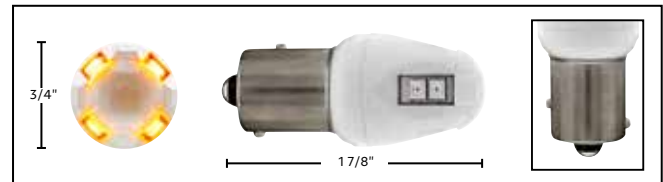

8 High Power LED 1157 Bulb (2 Pack)

- 8 high power SMD LED's, 50 lumens/150/lumens
- Replaces most #1157 and #P21/5W applications
- 12 volt, double contact with off-set pins

Item Number	LEDs	Lens	Package	Pack
36445	8 Amber	Amber	Carded	2 Pcs./Card
36444	8 Red	Red	Carded	2 Pcs./Card
36443	8 White	White	Carded	2 Pcs./Card