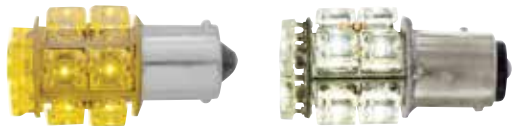

13 LED 360 Degree 1157 Bulb

- 13 LED 360 degree 1157 bulb
- 1157 double contact, offset pin

Item Number	LEDs	Lens	Package	Pack
39862	13 Amber	Amber	Carded	1 Pc./Card
39864	13 White	White	Carded	1 Pc./Card