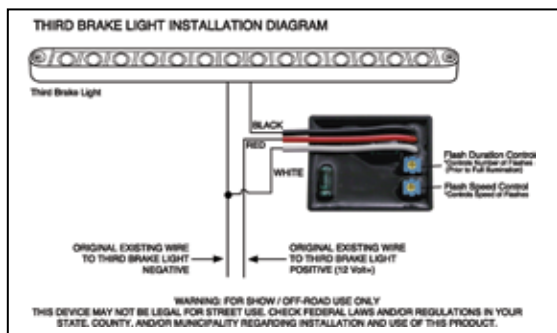

Brake Attention Module

- Upon applying the brakes, this electronic device rapidly flashes the third brake light (or both brake lights) for a second or two to gain the attention of the driver behind you
- Maximum capacity of 1.5 amp
- Easy hookup instructions included, 12 volt

Item Number	Description	Package	Pack
90655	Polarity Adapter	Carded	1 Pc./Card