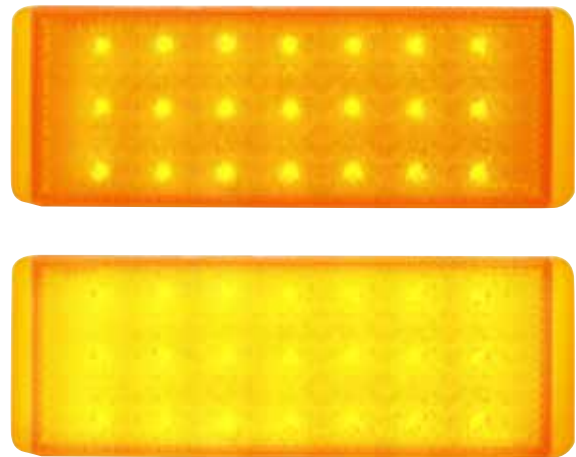

1941 Ford

21 Super Bright LED Retrofit Tail Light Insert

- 21 super bright LEDs with amber polycarbonate lens
- Epoxy coated, fully sealed electronics
- Energy efficient solid-state circuit board for 12V DC systems

Item Number	LEDs	Lens	Package	Pack
FPL4101A	21 Amber	Amber	Bulk	1 Pc./Card