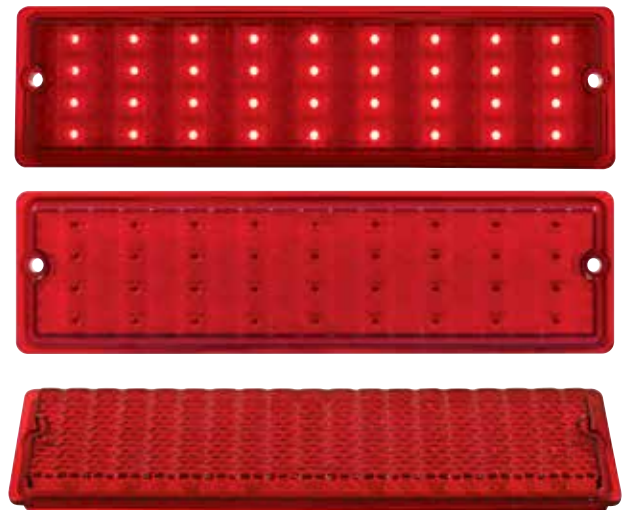

1968-69 Chevy Nova

36 LED Tail Light

- 36 super bright LEDs with high quality polycarbonate lens
- Dual function with tail light & bright stop/turn signal
- All red lens without backup light, fits L/H or R/H side
- Epoxy coated, fully sealed electronics, 1157 plug
- Recommend to upgrade under dash flasher to item # 90652 or 90649 LED flasher

Item Number	LEDs	Lens	Application	Pack
CTL6826LED	36 Red	Red	LH & RH	1 Pc./Card