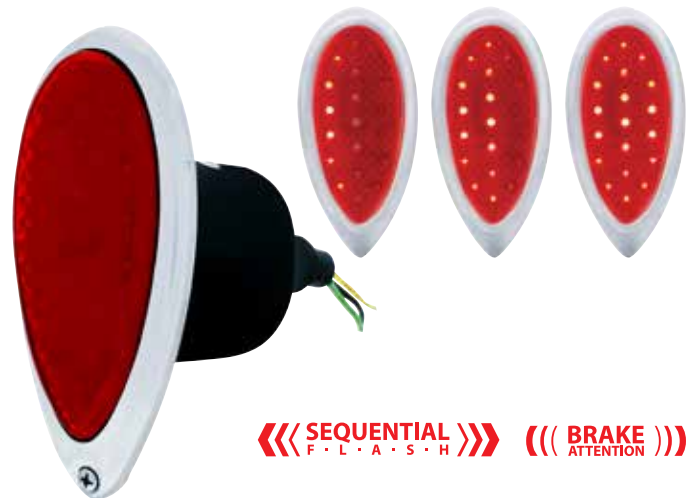

« « « SEQUENTIAL » » »
« « « BRAKE » » »
F · L · A · S · H   A T T E N T I O N