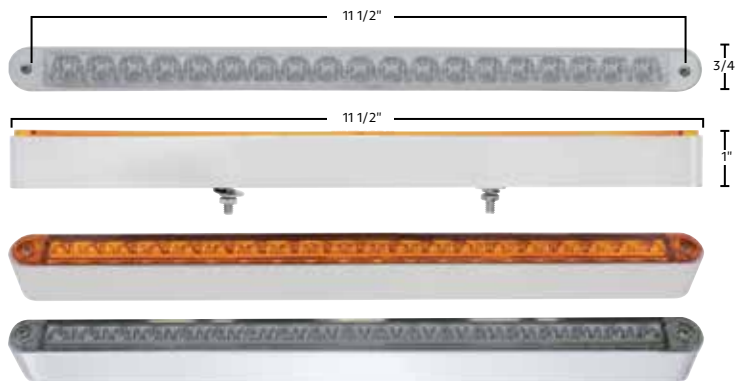

LED LIGHT BARS W/ BEZEL

19 LED 12" Reflector Turn Signal Light Bar With Bezel

- 19 LED 12" reflector light bar with chrome plastic bezel
- Stainless steel mounting hardware included
- Mounting screws can be moved to accommodate mounting distance from 4 1/2" - 7 3/8" apart
- 12" chrome plastic light bar bezel available separately: item # 30933B

Item Number	LEDs	Lens	Light	Pack
37940	19 Amber	Amber	39773B	1 Pc./Card
37941	19 Red	Red	39774B	1 Pc./Card
37942	19 Amber	Clear	39775B	1 Pc./Card
37943	19 Red	Clear	39776B	1 Pc./Card