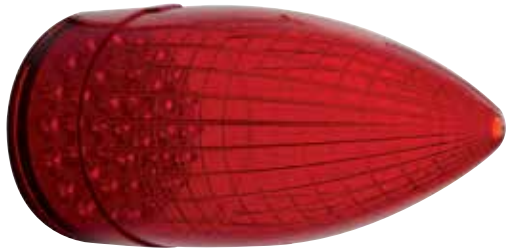

LED LIGHTS
1950's CHEVY

1959 Cadillac

40 LED Tail Light

- 40 super bright LEDs with high quality polycarbonate lens
- Epoxy coated, fully sealed electronics
- 3 wires (1 wire with ring terminal)
- Energy efficient solid-state circuit board for 12V DC systems

Item Number	LEDs	Lens	Pack
CTL5901LED	40 Red	Red	1 Pc./Card