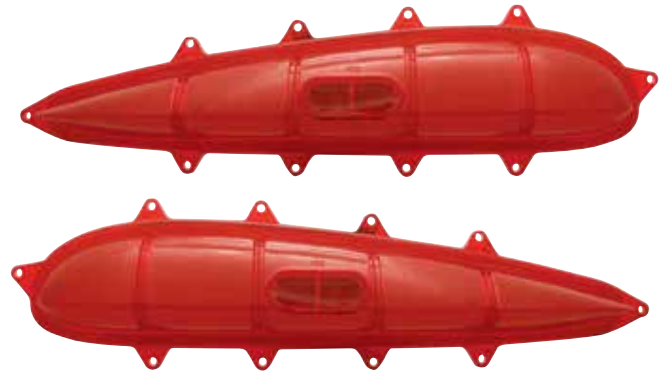

Item Number	Description	Pack
C5851	Impala Lens Gasket	1 Pc.

1959 Chevy Impala

Tail Light Lens

- 1959 Chevy Impala Tail Light lens
- GM restoration licensed product

Item Number	LEDs	Lens	Application	Pack
C5901L	Red	Red	Driver	1 Pc./Bag
C5901R	Red	Red	Passenger	1 Pc./Bag