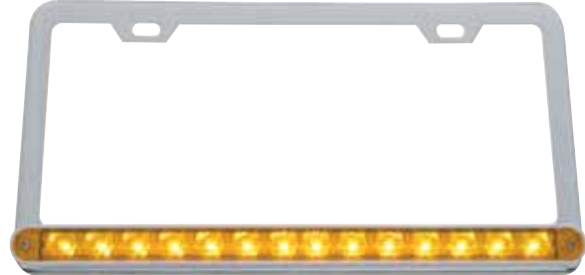

14 LED Light Bar Chrome License Plate Frame

- Beautiful high quality chrome plated finish with triple chrome plating process
- Designed for all 12V application

Item Number	LEDs	Lens	Package	Pack
39743	14 Amber	Amber	Bulk	1 Pc./Card
39744	14 Red	Red	Bulk	1 Pc./Card
39781	14 White	Clear	Bulk	1 Pc./Card