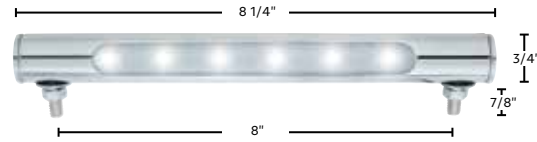

6 LED Stainless Steel Tube Light

- 6 LED stainless tube light, universal application, install anywhere
- Highly polished 304 stainless steel finish for durability and shine
- Mounting studs are approximately 8" apart
- Designed for all 12V application, 2 wires (hard wired)

Item Number	LEDs	Lens	Package	Pack
S2008LED	6 White	Clear	Carded	1 Pc./Card