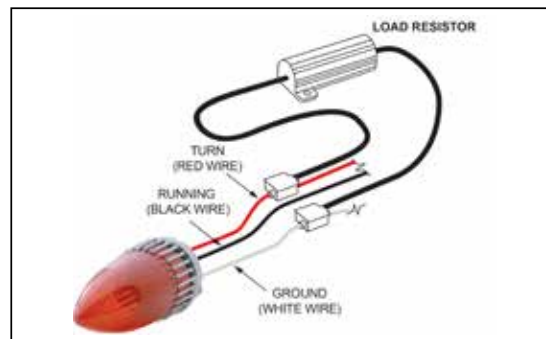

Load Resistor - 50 Watt, 6 OHM

- Simulate the load of an incandescent bulb
- Eliminate LED turn signal and LED headlight problems, such as hyper flashing, no flashing or burnt out bulb indication
- Aluminum housing with proprietary heat management allows installation in most locations
- Mounting hardware included
- Includes one load resistor and 2 connectors

Item Number	Description	Package	Pack
34205	Load Resistor	Carded	1 Pc./Card