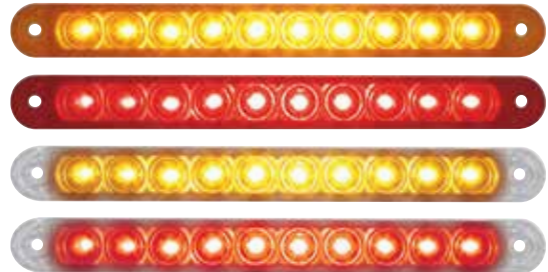

10 LED 6 1/2" Turn Signal Light Bar

- 10 LED 6 1/2" turn signal light bar, 3 wires (hard wired)
- Mounting holes approximately 6" apart

Item Number	LEDs	Lens	Package	Pack
39684B	10 Amber	Amber	Bulk	1 Pc.
39685	10 Red	Red	Carded	1 Pc./Card
39685B	10 Red	Red	Bulk	1 Pc.
39686	10 Amber	Clear	Carded	1 Pc./Card
39686B	10 Amber	Clear	Bulk	1 Pc.
39687	10 Red	Clear	Carded	1 Pc./Card
39687B	10 Red	Clear	Bulk	1 Pc.