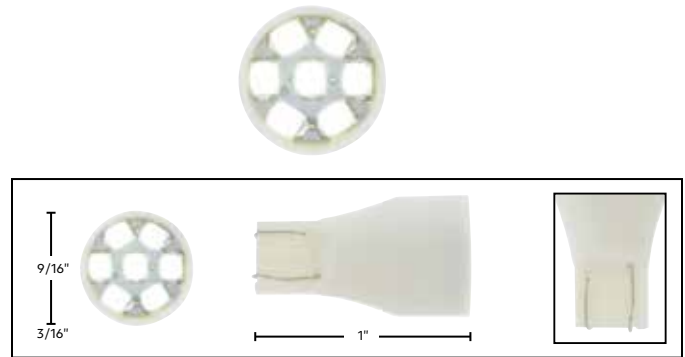

7 White LED 912/921 Bulb

- 912/921 wedge base, also fits 194 socket
- Light output is estimated at 34 lumens

Item Number	LEDs	Lens	Package	Pack
36504	7 White	White	Carded	1 Pc./Card