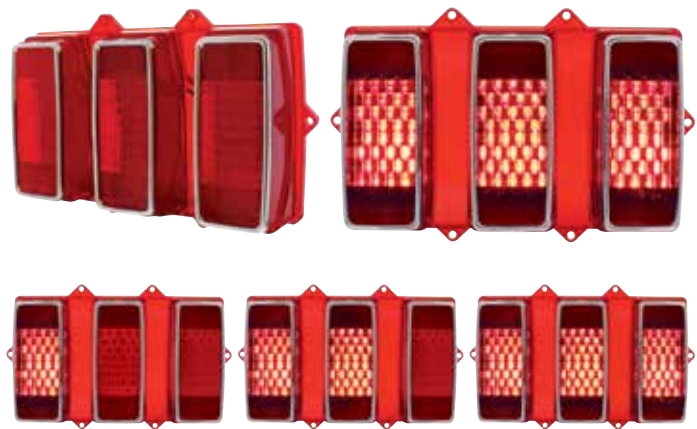

1969 Ford Mustang

108 LED Sequential Tail Light Lens

- 108 super bright LEDs with high quality polycarbonate lens
- Sequential operation with selector switch to select sequential left, sequential right, or sequential function off
- Includes polished stainless steel trim rings attached
- Epoxy coated fully sealed electronics, 1157 double contact plug
- Energy efficient solid-state circuit board for 12VDC systems
- Recommend to upgrade under dash flasher to item # 90652 or 90649 LED
- Lifetime warranty

Item Number	LEDs	Lens	Package	Pack
110107	108 Red	Red	Carded	1 Pc./Card