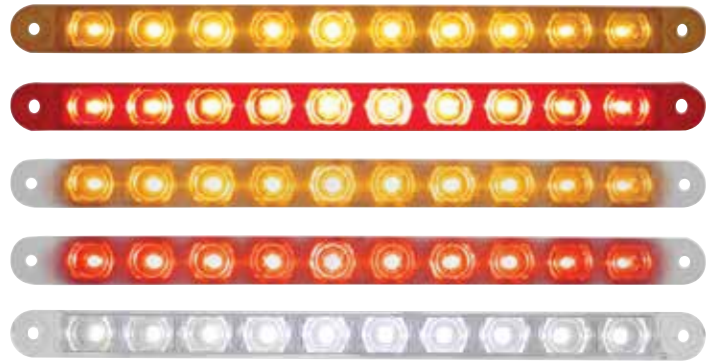

10 LED 9" Turn Signal Light Bar

- 10 LED 9" P/T/C strip light, 3 wire
- Mounting holes approximately 8 1/2" apart

Item Number	LEDs	Lens	Package	Pack
38942	10 Amber	Amber	Carded	1 Pc./Card
38942B	10 Amber	Amber	Bulk	1 Pc.
38943	10 Red	Red	Carded	1 Pc./Card
38943B	10 Red	Red	Bulk	1 Pc.
38944	10 Amber	Clear	Carded	1 Pc./Card
38944B	10 Amber	Clear	Bulk	1 Pc.
38945	10 Red	Clear	Carded	1 Pc./Card
38945B	10 Red	Clear	Bulk	1 Pc.
38005	10 White	Clear	Carded	1 Pc./Card