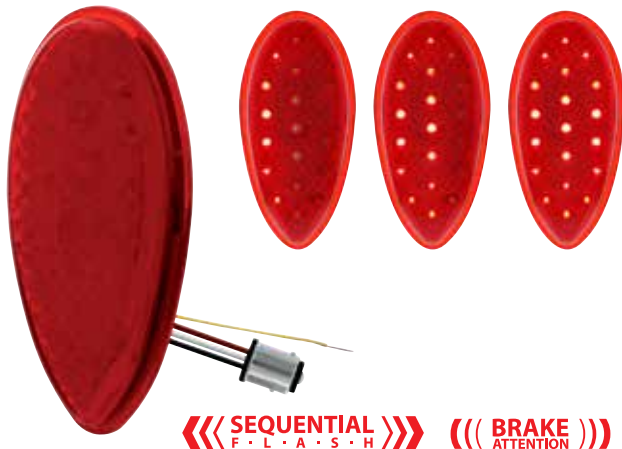

19 LED Sequential Tail Light Lens

- 19 super bright red LED sequential tail light
- Selector switch to control sequential function off, direction left, or direction right
- Also features brake attention option with sequence-once function
- Epoxy coated, fully sealed electronics, 1157 plug
- Recommend to upgrade under dash flasher to item # 90652 or 90649 LED
- Fits United Pacific chrome teardrop bezel: item # 34024B and flame bezel item # 34025B, DOT/SAE approved

Item Number	LEDs	Lens	Package	Pack
110253	19 Red	Red	Carded	1 Pc./Card

« « « SEQUENTIAL » » »
« « « BRAKE » » »
F · L · A · S · H   A T T E N T I O N

1938-39 Ford Car

19 LED Sequential Tail Light Assembly

- 19 super bright red LED sequential tail light
- Black powder coated housing, stainless steel rim
- Selector switch to control sequential function off, direction left, or direction right
- Also features brake attention option with sequence-once function
- Epoxy coated, fully sealed electronics, 1157 plug
- Recommend to upgrade under dash flasher to item # 90652 or 90649 LED

Item Number	LEDs	Lens	Package	Pack
110796	19 Red	Red	Carded	1 Pc./Card