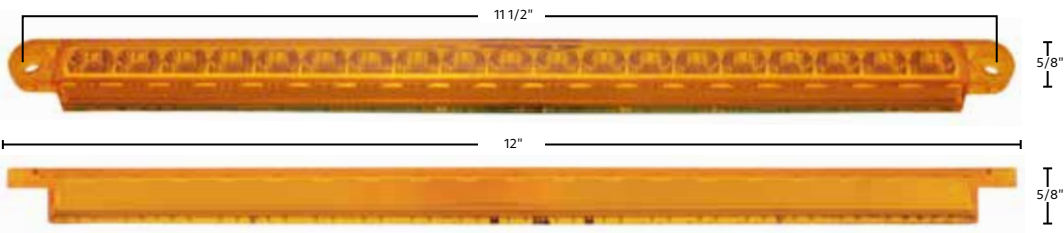

14 LED 12" Reflector Turn Signal Light Bar

- 14 LED 12" P/T/C strip light, 3 wire
- Mounting holes approximately 11 7/16" apart

Item Number	LEDs	Lens	Package	Pack
38946	14 Amber	Amber	Carded	1 Pc./Card
38946B	14 Amber	Amber	Bulk	1 Pc.
38947	14 Red	Red	Carded	1 Pc./Card
38947B	14 Red	Red	Bulk	1 Pc.
38948	14 Amber	Clear	Carded	1 Pc./Card
38948B	14 Amber	Clear	Bulk	1 Pc.
38949	14 Red	Clear	Carded	1 Pc./Card
38949B	14 Red	Clear	Bulk	1 Pc.
39483B	14 Blue	Clear	Bulk	1 Pc.
39484B	14 Green	Clear	Bulk	1 Pc.
39485B	14 White	Clear	Bulk	1 Pc.
39644B	14 Amber	Chrome	Bulk	1 Pc.
39645B	14 Red	Chrome	Bulk	1 Pc.