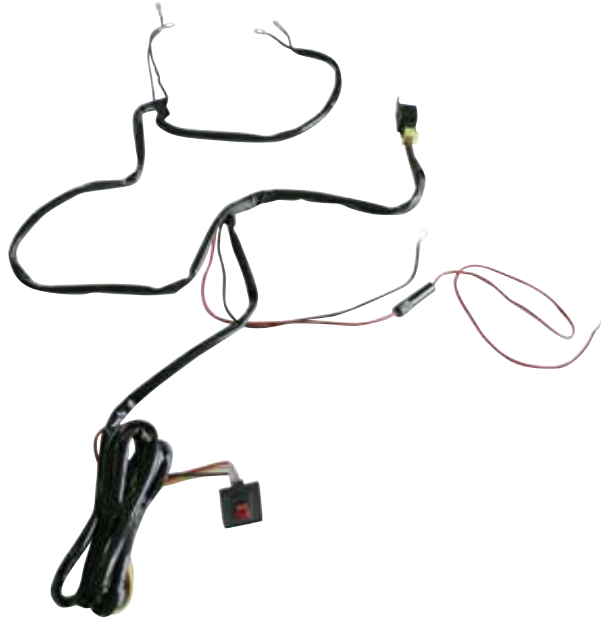

Item Number	Description	Package	Pack
34266	Fog Lamp Wiring Harness	Carded	1 Pc./Card

72" Chrome Plastic Wire Looms

1/4" Diameter

Item Number	Diameter	Color	Package	Pack
34800	1/4"	Chrome	Hang Pack	1 Pc./Pack