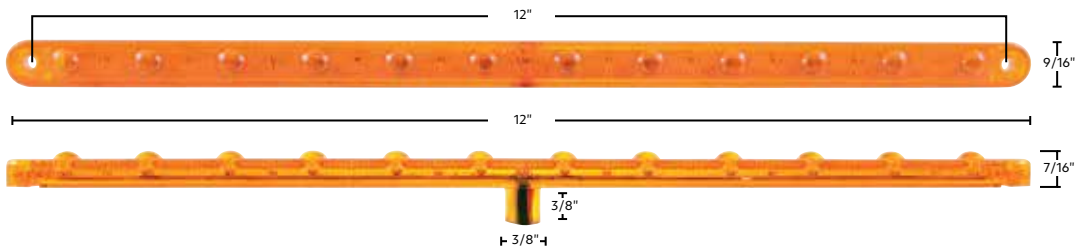

12 LED 12" Ultra Slim Turn Signal Light Bar

- Mounting holes approximately 11 1/2" apart

Item Number	LEDs	Lens	Package	Pack
38861B	12 Amber	Amber	Bulk	1 Pc.
38862B	12 Red	Red	Bulk	1 Pc.
38863B	12 Amber	Clear	Bulk	1 Pc.
38864B	12 Red	Clear	Bulk	1 Pc.