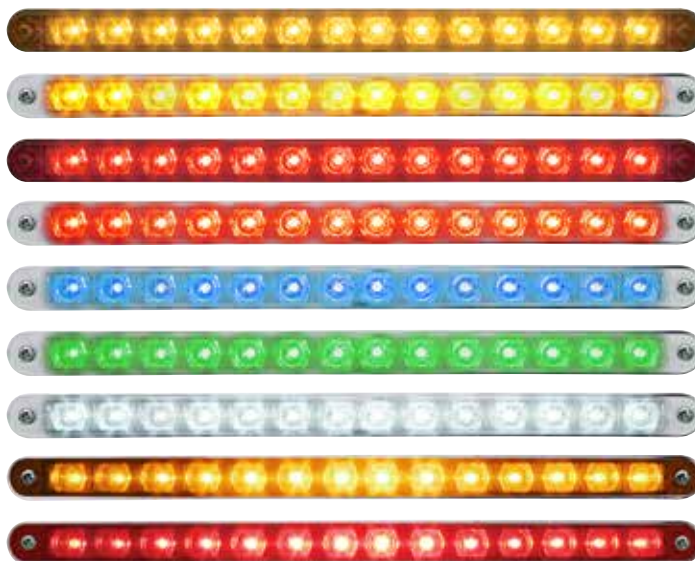

14 LED 12" Turn Signal Light Bar W/ Bezel

- 14 LED 12" light bar with chrome plastic bezel
- Stainless steel hardware included
- Mounting holes can be moved to accommodate mounting distance from 4 1/2" - 7 3/8" apart

Item Number	LEDs	Lens	Light	Pack
39606	14 Amber	Amber	38946B	1 Pc./Card
39608	14 Amber	Clear	38948B	1 Pc./Card
39607	14 Red	Red	38947B	1 Pc./Card
39609	14 Red	Clear	38949B	1 Pc./Card
39804	14 Blue	Clear	39483B	1 Pc./Card
39805	14 Green	Clear	39484B	1 Pc./Card
39806	14 White	Clear	39485B	1 Pc./Card
39698	14 Amber	Chrome	39644B	1 Pc./Card
39699	14 Red	Chrome	39645B	1 Pc./Card