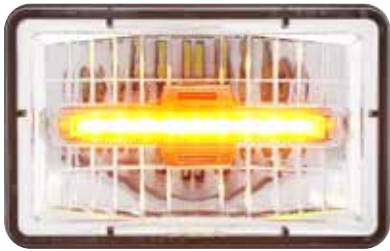

LED LIGHTS
4"x6" RECTANGULAR HEADLIGHTS

4"x6" LED Headlight W/ Amber Auxiliary Light

- High power LED headlight w/ quality crystal clear polycarbonate lens
- 9 super bright amber LED center light bar
- Waterproof housing provides maximum protection & durability
- OEM fit, plugs into existing wiring harness
- Sold individually, please specify low beam or high

Item Number	Description	Package	Pack
31150	Low Beam	Boxed	1 Pc./Box
31151	High Beam	Boxed	1 Pc./Box

4"x6" LED Headlight W/ White Auxiliary Light

- High power LED headlight with quality crystal clear polycarbonate lens
- 9 super bright white LED center light bar
- Waterproof die-cast housing provides maximum protection & durability
- OEM fit, plugs into existing wiring harness
- Sold individually, please specify low beam or high

Item Number	Description	Package	Pack
31152	Low Beam	Boxed	1 Pc./Box
31153	High Beam	Boxed	1 Pc./Box