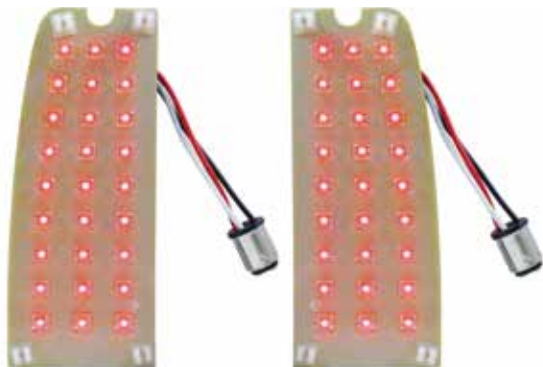

1967-72 Ford Truck & 1966-77 Ford Bronco

27 LED Tail Light Insert Board

- Retrofit circuit board with super bright LEDs
- Installs behind original tail light lens
- Dual function with driving, and bright stop/turn signal
- Easy electrical connection w/ 1157 plug no modification to vehicle
- Recommend to upgrade under dash flasher to item # 90652 or 90649 LED

Item Number	LEDs	Application	Package	Pack
FTL6772LED-L	27 Red	Driver	Bulk	1 Pc.
FTL6772LED-R	27 Red	Passenger	Bulk	1 Pc.
FTL6772LED-PR	27 Red	Driver/passenger	Carded	1 Set.