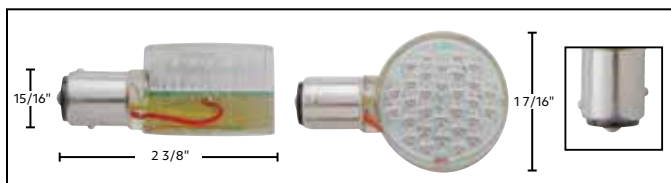

30 LED Right Angle 1156 Bulb

- Epoxy coated fully sealed electronics
- Single contact, straight pin

Item Number	LEDs	Lens	Package	Pack
38790	30	Amber	Carded	1 Pc./Card