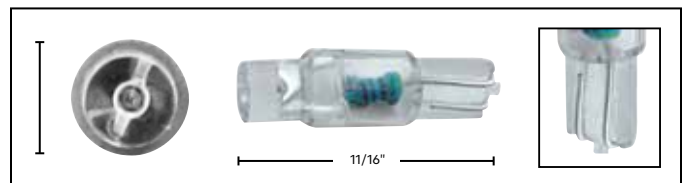

4 Micro LED 194 Bulb (2 Pack)

- Standard 194 wedge base

Item Number	Micro LEDs	Lens	Package	Pack
38288	4 Purple	Purple	Carded	2 Pcs./Card