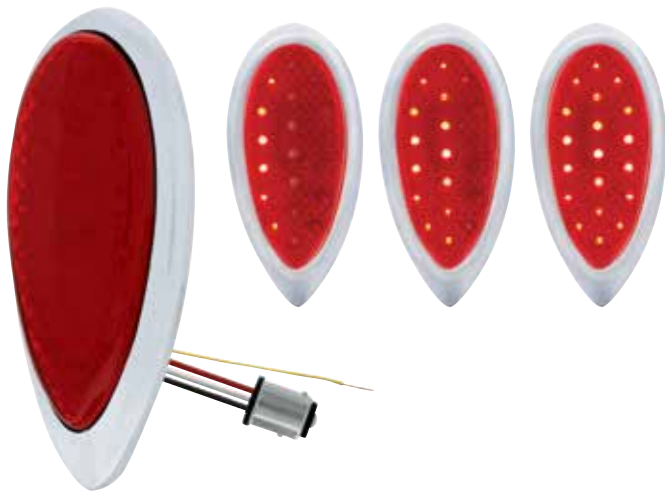

1938-39 Ford Car

19 LED Sequential Tail Light w/Chrome Bezel - Flush Mount

- 19 bright LED sequential tail light with chrome flush mount bezel
- Selector switch to control sequential function off, direction left, or direction right
- Also features brake attention option with sequence-once function
- Epoxy coated, fully sealed electronics, 1157 plug
- Chrome plastic flame bezel, mounts with 2 small studs
- Recommend to upgrade under dash flasher to item # 90652 or 90649 LED

Item Number	LEDs	Lens	Package	Pack
110797	19 Red	Red	Carded	1 Pc./Card

(((SEQUENTIAL)))
F · L · A · S · H

(((BRAKE ATTENTION)))

1938-39 Ford Car

39 LED Tail Light W/ Flush Mount Chrome Bezel

- 39 super bright LEDs w/ high quality polycarbonate lens
- Die-cast chrome plated bezel mounts to flat surface w/ 2 small studs
- Epoxy coated, fully sealed electronics, 1157 plug
- Energy efficient solid-state circuit board for 12V DC systems
- Mounting pad sold separately item # FTL3839-1
- Recommend to upgrade under dash flasher to item # 90652 or 90649 LED

Item Number	LEDs	Lens	Housing	Pack
FTL383903	39 Red	Red	Chrome	1 Pc./Card