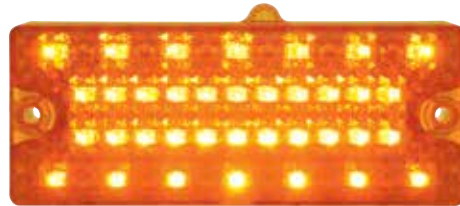

1969-70 Chevy Truck

36 LED Parking Light Lens

- 36 super bright amber LEDs, complete with polycarbonate lens
- Dual function with parking light & bright turn signal
- Epoxy coated, fully sealed electronics, 1157 plug
- Solid state circuit boards are designed for 7.7 - 14.0 VDC
- Recommend to upgrade to under dash flasher to item #90652 or 90649 LED flasher

Item Number	LEDs	Lens	Application	Pack
CPL6970AL	36 Amber	Amber	Driver	1 Pc./Card
CPL6970AR	36 Amber	Amber	Passenger	1 Pc./Card
CPL6970CL	36 Amber	Clear	Park/Turn	1 Pc./Card
CPL6970CR	36 Amber	Clear	Passenger	1 Pc./Card