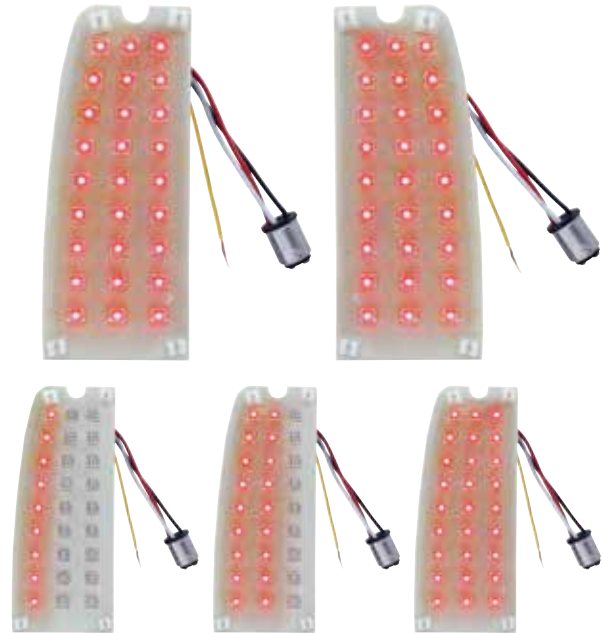

1967-72 Ford Truck & 1967-77 Bronco

27 LED Sequential Tail Light Retrofit Board

- Super bright LED circuit board installs behind existing lens
- Dual function with tail light & bright stop/turn signal
- Features sequential operation with selector switch to select sequential function on/off
- Also features brake attention option with sequence-once function
- Easy wiring with hard wired 1157 double contact plug
- Recommend to upgrade under dash flasher to item # 90652 or 90649 LED flasher

Item Number	LEDs	Lens	Application	Pack
110497	27	-	Tail Light	1 Pc./Card