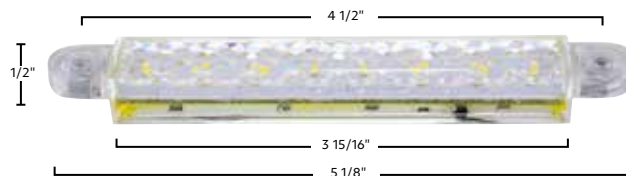

5 LED 5" Light Strip With Hard Wire

- 5 super bright SMD LED 5" light strip with fully sealed electronics
- 12VDC, dual function red or amber, or single function white
- Captive #6-32 nuts for rear flush mounted installation
- For clean and proper mounting, a 3-15/16x5/8" rectangular pocket is required, see line art for more dimensional details

Item Number	LEDs	Lens	Package	Pack
36446	5 Amber	Amber	Carded	1 Pc./Card
36447	5 Red	Red	Carded	1 Pc./Card
36448	5 White	Clear	Carded	1 Pc./Card