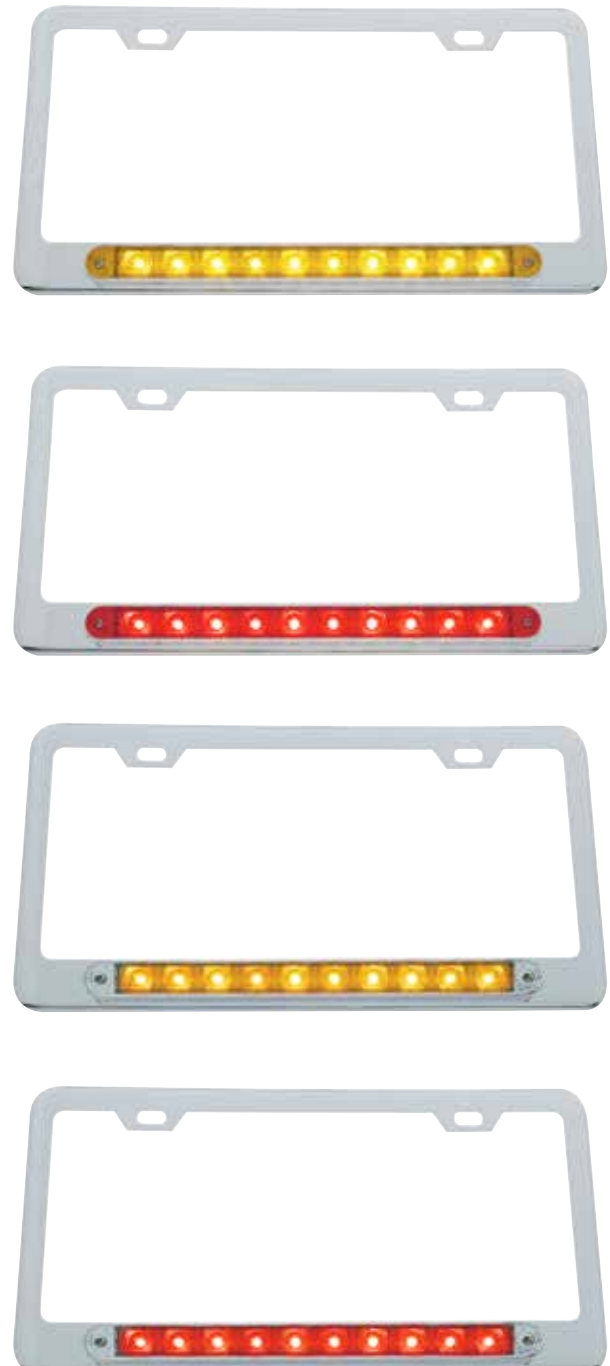

10 LED 9" Light Bar Chrome License Plate Frame

- Beautiful high quality chrome plated finish with triple chrome plating process
- Designed for all 12V application

Item Number	LEDs	Lens	Package	Pack
39755	10 Amber	Amber	Bulk	1 Pc.
39756	10 Red	Red	Bulk	1 Pc.
39757	10 Amber	Clear	Bulk	1 Pc.
39758	10 Red	Clear	Bulk	1 Pc.