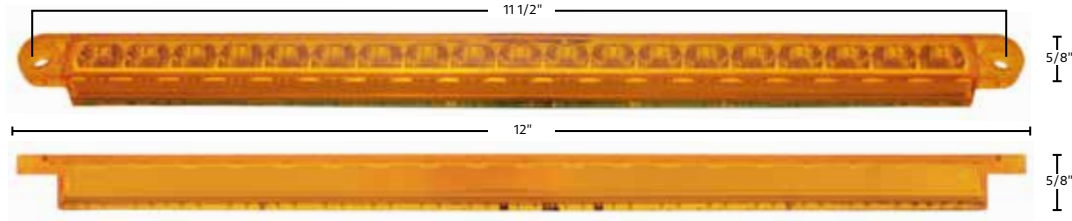

19 LED 12" Reflector Turn Signal Light Bar

- 19 LED 12" P/T/C reflector light bar, approximate size 12" L x 5/8" W
- Mounting holes approximately 11 7/16" apart

Item Number	LEDs	Lens	Package	Pack
39773	19 Amber	Amber	Carded	1 Pc./Card
39773B	19 Amber	Amber	Bulk	1 Pc.
39774	19 Red	Red	Carded	1 Pc./Card
39774B	19 Red	Red	Bulk	1 Pc.
39775	19 Amber	Clear	Carded	1 Pc./Card
39775B	19 Amber	Clear	Bulk	1 Pc.
39776	19 Red	Clear	Carded	1 Pc./Card
39776B	19 Red	Clear	Bulk	1 Pc.