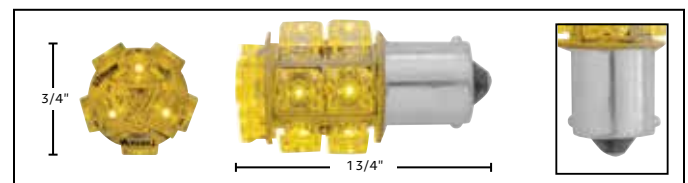

13 LED 360 Degree 1156 Bulb

- 13 LED 360 degree 1156 bulb
- 1156 single contact, straight pin

Item Number	LEDs	Lens	Package	Pack
39865	13 Amber	Amber	Carded	1 Pc./Card

LED LIGHT BULBS
194 BULBS

4 LED 194 Bulb (3 Pack)