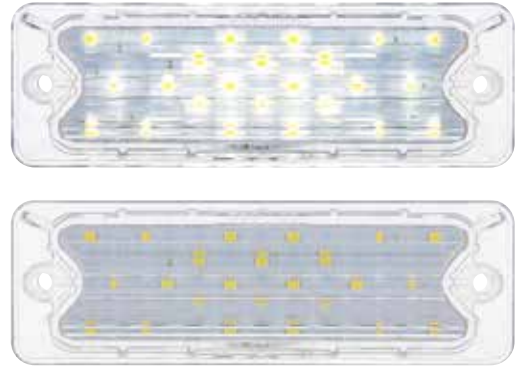

Item Number	LEDs	Lens	Application	Pack
110458	24 White	Clear	Backup Light	1 Pc./Card

1960-61 Chevy Impala

40 LED Tail Light

- 40 super bright red LED with high quality polycarbonate lens
- Epoxy coated, fully sealed electronics, 1157 plug
- Solid state circuit boards are designed for 7.7 - 14.0 VDC
- Chrome bezel and seals sold separately, item # C6102 & C606306
- Energy efficient solid-state circuit board for 12V DC systems
- Recommend to upgrade to under dash flasher to item #90652 or 90649 LED flasher