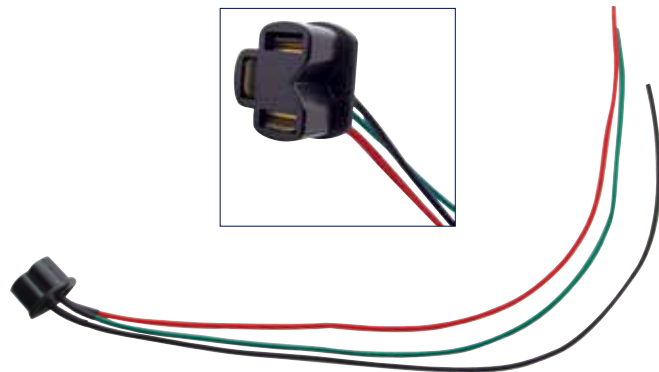

3 Contact Female Headlight Pigtail For H4 Halogen Bulb

- 3 contact female pigtail for H4 halogen bulb
- High heat resistant nylon wires in black, green and red color skin
- OEM # 01A-13076

Item Number	Description	Package	Pack
34222	Headlight Pigtail	Bulk	1 Pc./Bulk