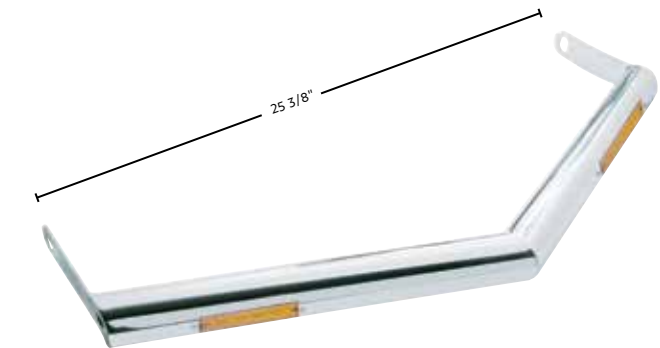

SS Front V-Shape Spreader Bar With LED

- Highly polished stainless steel with hidden welds
- Wires exit on each side near mounting flange and can be easily hidden along inside frame rail
- Flush mounted amber lens LED lights
- Each light strip has 10 super bright amber LED light to function as turn signal light
- High quality polycarbonate lens with epoxy coated fully sealed 12V DC solid state circuit boards
- Recommend to upgrade under dash flasher to item # 90652 or 90649 LED flasher

Item Number	LEDs	Lens	Application	Pack
F3301-LED	5 Amber x 2	Amber	Spreader	1 Pc./Box