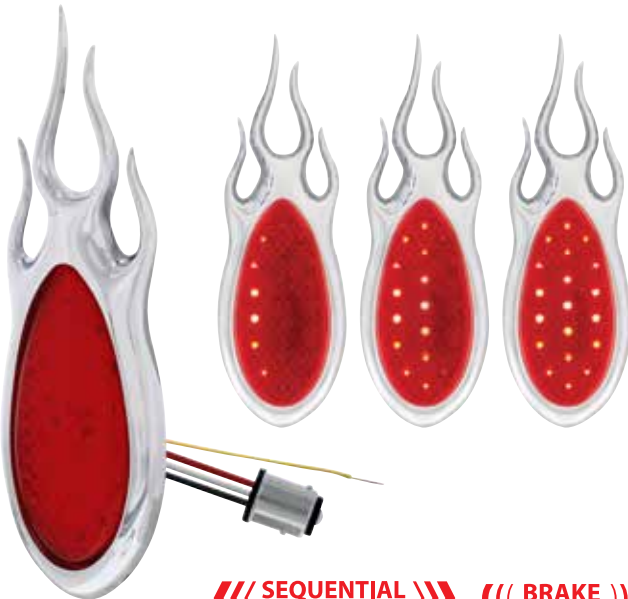

1938-39 Ford Car

19 LED Sequential Tail Light w/Chrome Flame Bezel

- Chrome plated flush mount flame light bezel
- Selector switch to control sequential function off, direction left, or direction right
- Also features brake attention option with sequence-once function
- Epoxy coated, fully sealed electronics, 1157 plug
- Recommend to upgrade under dash flasher to item # 90652 or 90649 LED

Item Number	LEDs	Lens	Package	Pack
110798	19 Red	Red	Carded	1 Pc./Card