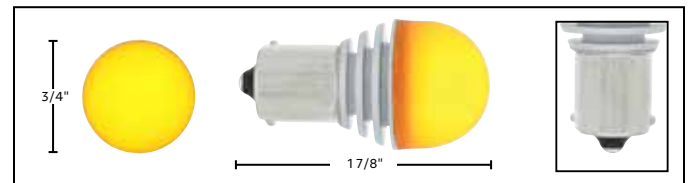

High Power 1156 LED Bulb

- Single function LED bulb with maximum 275 lumens
- 360 degrees surround illumination, 180 degree front illumination
- Long life sealed design

Item Number	LEDs	Lens	Package	Pack
36465	1 Amber	Amber	Carded	1 Pc./Card
36466	1 Red	Red	Carded	1 Pc./Card
36467	1 White	White	Carded	1 Pc./Card

13 LED 360 Degree 1156 Bulb

- 13 LED 360 degree 1156 bulb
- 1156 single contact, straight pin

Item Number	LEDs	Lens	Package	Pack
39865	13 Amber	Amber	Carded	1 Pc./Card