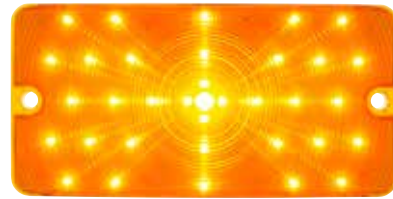

35 LED Front Parking/Signal Light

- 35 LED parking/signal light for 1969-77 Ford Bronco
- LED dual function, parking light and turn signal
- Epoxy coated, fully sealed electronics, 1157 plug
- Fits left hand or right hand
- Also fits 1959-64 Ford F100, F250, F350, and 1968-74 Econoline

Item Number	LEDs	Lens	Package	Pack
110382	35 Amber	Amber	Carded	1 Pc./Card