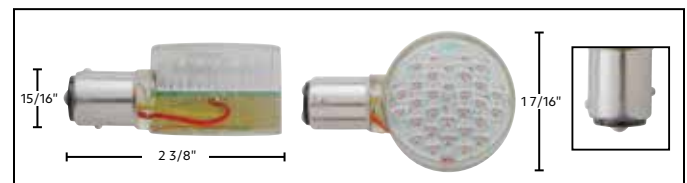

30 LED Right Angle 1157 Bulb

- Epoxy coated fully sealed electronics
- Double contact, offset pin

Item Number	LEDs	Lens	Package	Pack
38788	30	Amber	Carded	1 Pc./Card