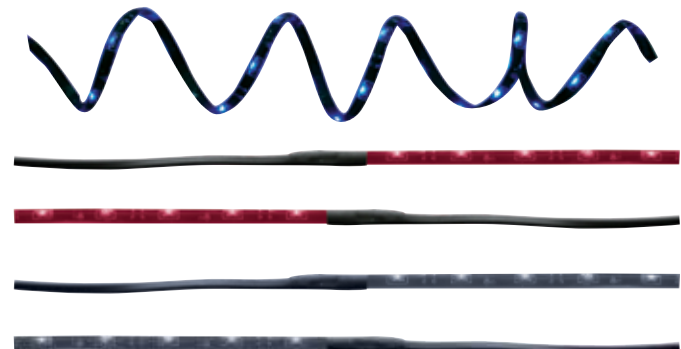

45 LED 35 1/4" Auxiliary/Utility Flex Strip Light

- 45 super bright LED flex strip light

Item Number	LEDs	Wire Exit	Package	Pack
37623	45 Red	Left	Carded	1 Pc./Card
37624	45 Red	Right	Carded	1 Pc./Card
37659	45 White	Left	Carded	1 Pc./Card
37660	45 White	Right	Carded	1 Pc./Card