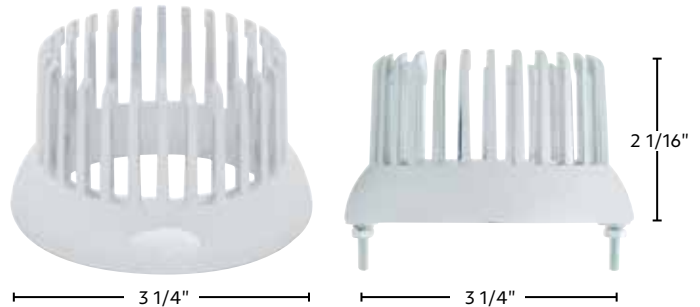

Item Number	LEDs	Lens	Pack
CTL5913LED	40 Red	Red	1 Pc./Box

1959 Cadillac

Flush Mount Bezel

- Flush mount bezel for 1959 Cadillac LED Tail Light
- Mounting studs are approximately 3 1/4" apart

Item Number	Description	Pack
CTL5903R	Flush Mount Bezel	1 Pc./Box

1959 Cadillac

Flush Mount Rubber Pad

- Flush mount rubber pad for 1959 Cadillac flush mount bezel

Item Number	Description	Pack
CTL5903-1	Mounting Pad Only	1 Pc.

1958 Chevy Impala

39 LED Parking Light Lens

- 39 super bright LED with high quality polycarbonate lens
- New lens is the same size & shape as the original Impala lens
- Dual function with parking light & bright turn signal
- Easy wiring with hard wired 1157 double contact plug
- Recommend to upgrade under dash flasher to item #90652 or 90649
- Hot tip: this LED can be used in place of the dummy lens, 2 LED each