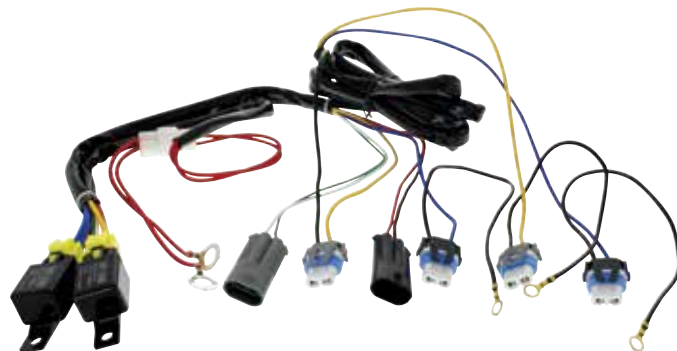

9005/9006 Headlight Relay Harness Kit

- Sends high amperage to headlamps
- Corrects dim lights on classic cars and hot rods
- Select proper kit to match your type of headlamp bulbs
- 12 Volt

Item Number	Description	Package	Pack
34264	Headlight Relay Harness	Carded	1 Pc./Card