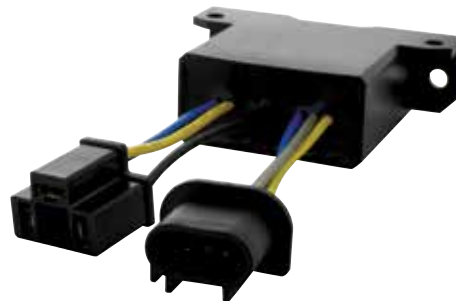

LED Headlight PWM Anti-Flicker Module & Adaptor

- Works with most vehicles using pulse width modulated electrical systems, such as 2007-present Jeep JK
- Eliminates flicker on LED headlamps
- Adapts common H13 plug to H4 plug used by most LED headlights

Item Number	Description	Package	Pack
34217B	Ati-Flicker Module/Adapt.	Carded	1 Pc./Card