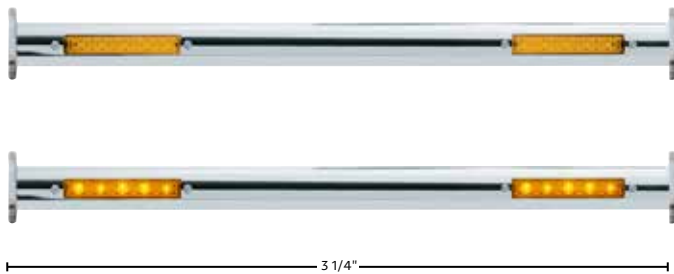

LED LIGHTS
1928-34 FORD

Ford LED Cowl Light

- Ford LED cowl light, dual function, parking light and turn signal light
- Hardwired with 3 wires, 1 wire with ring terminal, 12V
- Solid state circuit boards are designed for 7.7 - 14.0 VDC

Fits 1928-1929 Ford

Item Number	LEDs	Lens	Application	Pack
FPL2829LED	22 Amber	Clear	Carded	1 Pc./Card

Fits 1930-1931 Ford

Item Number	LEDs	Lens	Application	Pack
FPL3031LED	17 Amber	Clear	Carded	1 Pc./Card

Fits 1932 Ford

Item Number	LEDs	Lens	Application	Pack
FPL3232LED	15 Amber	Clear	Carded	1 Pc./Card

Fits 1933-1934 Ford

Item Number	LEDs	Lens	Application	Pack
FPL3334LED	13 Amber	Clear	Carded	1 Pc./Card

1932 Ford Car & Truck

Polished Stainless Steel Spreader Bar w/ LED Turn Signals

- Highly polished stainless steel with hidden welds
- Wires exit on each side near mounting flange and can be easily hidden along inside frame rail
- Flush mounted amber lens LED lights
- Each light strip has 10 super bright amber LED lights to function as turn signal light
- High quality polycarbonate lens with epoxy coated fully sealed 12V DC solid state circuit boards
- Recommend to upgrade under dash flasher to item # 90652 or 90649 LED flasher

Item Number	LEDs	Lens	Application	Pack
F3201LED	5 Amber x 2	Amber	Spreader	1 Pc./Box

1933-34 Ford Car & Truck

SS Front V-Shape Spreader Bar With LED

- Highly polished stainless steel with hidden welds
- Wires exit on each side near mounting flange and can be easily hidden along inside frame rail
- Flush mounted amber lens LED lights
- Each light strip has 10 super bright amber LED light to function as turn signal light
- High quality polycarbonate lens with epoxy coated fully sealed 12V DC solid state circuit boards
- Recommend to upgrade under dash flasher to item # 90652 or 90649 LED flasher