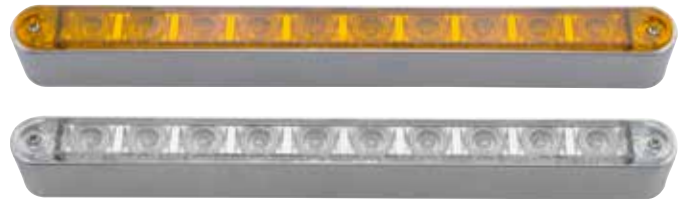

10 LED 9" Turn Signal Light Bar W/ Bezel

- 10 LED 9" light bar with quality polycarbonate lens
- Beautiful chrome plated plastic bezel
- Mounting screws can move to accommodate mounting distance from 4 1/2" - 7 3/8" apart

Item Number	LEDs	Lens	Light	Pack
39306	10 Amber	Amber	38942B	1 Pc./Card
39307	10 Red	Red	38943B	1 Pc./Card
39308	10 Amber	Clear	38944B	1 Pc./Card
39309	10 Red	Clear	38945B	1 Pc./Card