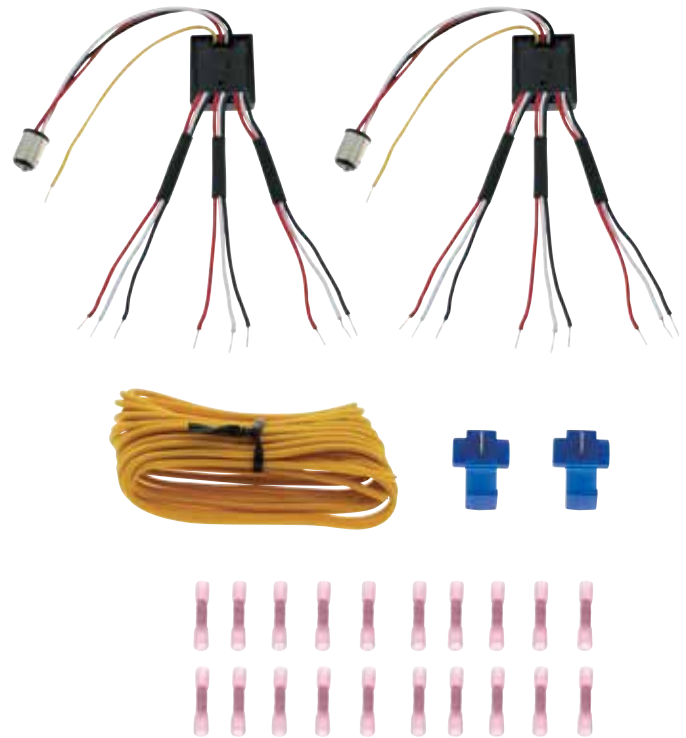

Sequential LED Light Kit

- This kit will convert three 12 volt LED tail lights to sequential operation
- Kit includes two sequencer modules, hookup wire, wire connectors and instructions
- Designed for pre 1970's classic applications
- Also works with United Pacific LED tail lights for 1969 Camaro, 1967-68 Mustang and 1969 Mustang
- Not for use on vehicles with factory cruise control, alarm systems, or ABS brakes
- Not for use on vehicles that tow trailer, and not for use on trailers
- Not for use with incandescent light bulbs (LED only)
- Installation requires knowledge of automotive electrical systems

Item Number	Description	Package	Pack
90656	Sequential Light Kit	Kit	1 Kit