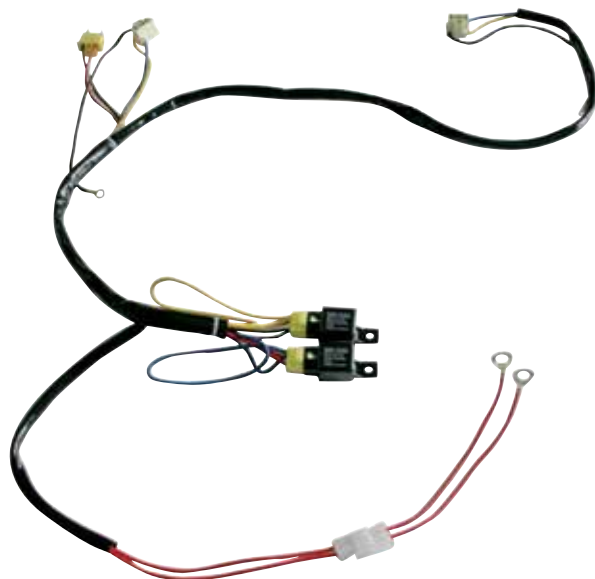

Item Number	Description	Package	Pack
34222	Headlight Pigtail	Bulk	1 Pc./Bulk

9005/9006 Headlight Relay Harness Kit

- Sends high amperage to headlamps
- Corrects dim lights on classic cars and hot rods
- Select proper kit to match your type of headlamp bulbs
- 12 Volt

Item Number	Description	Package	Pack
34264	Headlight Relay Harness	Carded	1 Pc./Card

H4 Headlight Relay Harness Kit

- Sends high amperage to headlights
- Corrects dim lights on classic cars and hot rods
- Works on original style 6014 sealed beams
- 12 Volt

Item Number	Description	Package	Pack
34263	Headlight Relay Harness	Carded	1 Pc./Card

Dual Function LED Control Module

- Add dual function high/low brightness to 31378 and 31379 headlamps with 34 LED accent lights
- Built in split operation for motorcycle applications
- Easy plug & play hookup, wiring instructions included
- Sold individually, for 12 volt LED use only