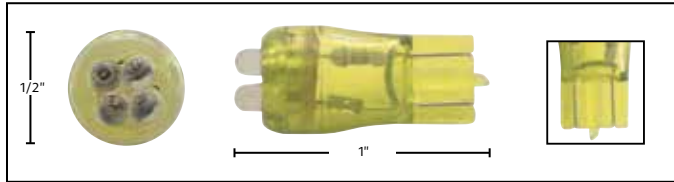

LED LIGHT BULBS
194 BULBS

4 LED 194 Bulb (3 Pack)

- Standard 194 wedge base
- Deluxe packaging with 3 bulbs per card

Item Number	LEDs	Lens	Package	Pack
38272	4	Amber	Carded	3 Pcs./Card
38273	4	Blue	Carded	3 Pcs./Card
38274	4	Green	Carded	3 Pcs./Card
38276	4	Red	Carded	3 Pcs./Card
38277	4	White	Carded	3 Pcs./Card