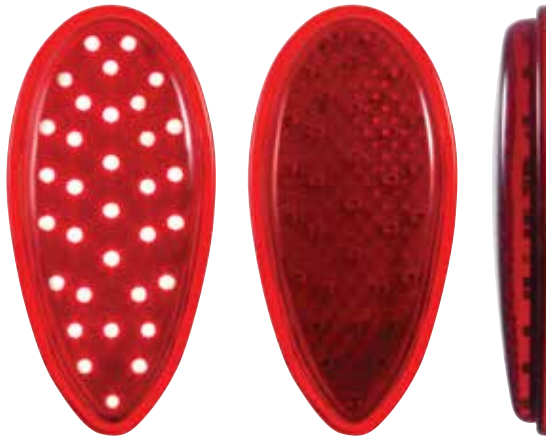

1938-39 Ford Car

33 LED Tail Light Lens

- 33 super bright LED tail light with red polycarbonate lens
- Dual function with parking light and bright turn signal
- Lens fits all original & reproduction 1938-39 Ford tail lights
- Easy electrical connection w/ 1157 plug, no modification to vehicle
- Fits L/H or R/H side
- Recommend to upgrade under dash flasher to item # 90652 (2-terminal or 90651 (3-terminal)

Item Number	LEDs	Lens	Package	Pack
FTL3839NTLED	33 Red	Red	Carded	1 Pc./Card