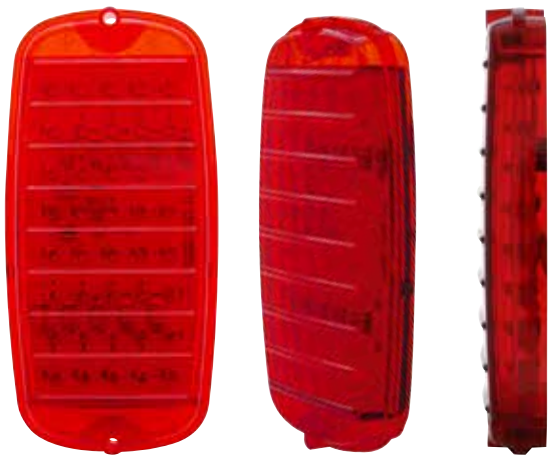

1960-66 Chevy & GMC Fleetside Truck

40 LED Tail Light Lens

- 40 super bright red LEDs with high quality polycarbonate lens
- Epoxy coated, fully sealed electronics
- Easy wiring with hard wired 1157 double contact plug
- Energy efficient solid-state circuit board for 12V DC systems
- Recommend to upgrade under dash flasher to item # 90652 or 90649 LED flasher

Item Number	LEDs	Lens	Application	Pack
CTL6066FSLED	40 Red	Red	Tail Light	1 Pc./Card