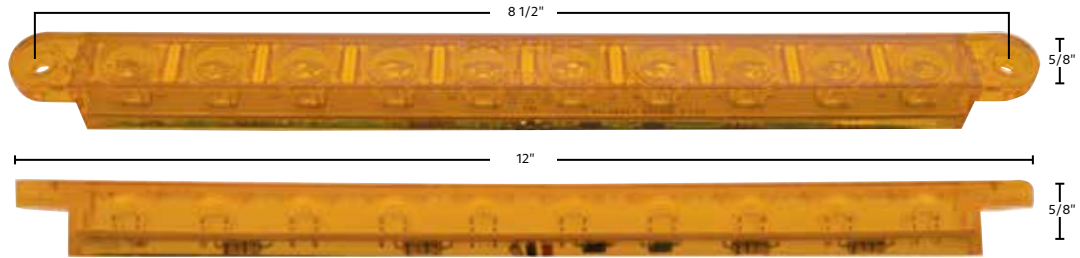

10 LED 9" Turn Signal Light Bar

- 10 LED 9" P/T/C strip light, 3 wire
- Mounting holes approximately 8 1/2" apart

Item Number	LEDs	Lens	Package	Pack
38942	10 Amber	Amber	Carded	1 Pc./Card
38942B	10 Amber	Amber	Bulk	1 Pc.
38943	10 Red	Red	Carded	1 Pc./Card
38943B	10 Red	Red	Bulk	1 Pc.
38944	10 Amber	Clear	Carded	1 Pc./Card
38944B	10 Amber	Clear	Bulk	1 Pc.
38945	10 Red	Clear	Carded	1 Pc./Card
38945B	10 Red	Clear	Bulk	1 Pc.
38005	10 White	Clear	Carded	1 Pc./Card