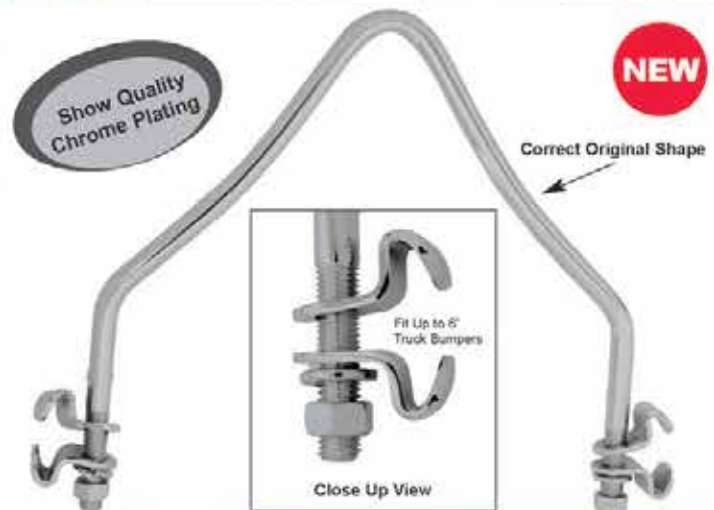

Chrome Pick-Up Truck Grille Guard

Description

- Mounts Behind Front Bumper
- Show Quality Chrome Plating
- Chrome Mounting Hardware Included
- Fits Up to 6" Wide Bumpers
- Sold: Box = 1 Set

Item Number	Description	Year	Pack
C475313	Truck Grille Guard	1947-53	1 Set/Box