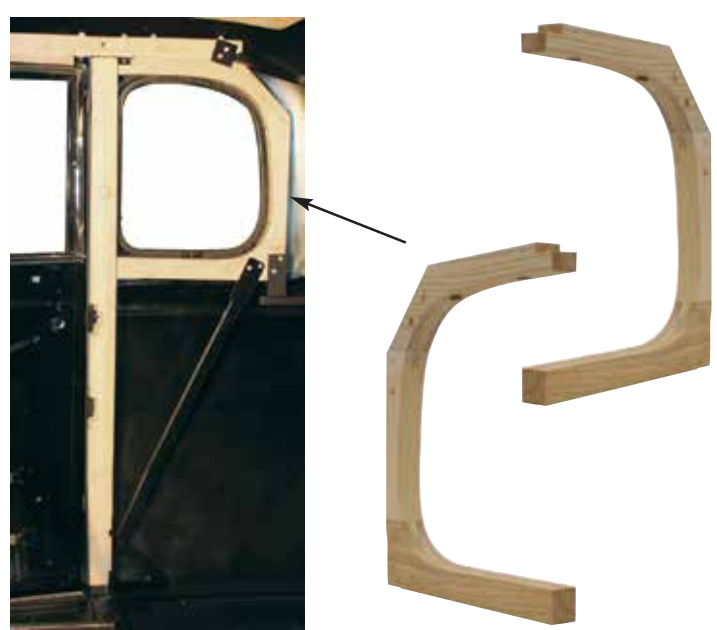

### Description

- Provides Inner Support For Mounting Quarter Window & Interior Garnish
- Original Doweled Mortise & Tenon Construction Using Ash Hardwood

Item Number	Description	Package	Pack
<b>B20064</b>	Quarter Window Frame, RH	Boxed	1 Pc./Box
<b>B20065</b>	Quarter Window Frame, LH	Boxed	1 Pc./Box