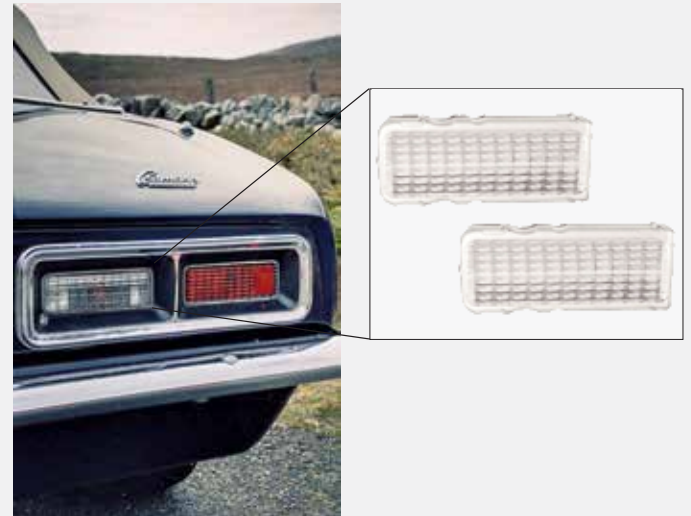

1968 Camaro Backup Light Lens

Description

- Clear polycarbonate backup lens for non RS models
- OE appearance
- Fits left hand and right hand

Item Number	Description	Package	Pack
CM031 (NEW)	1968 Camaro Backup Light Lens	Bag	1 Pc./Bag