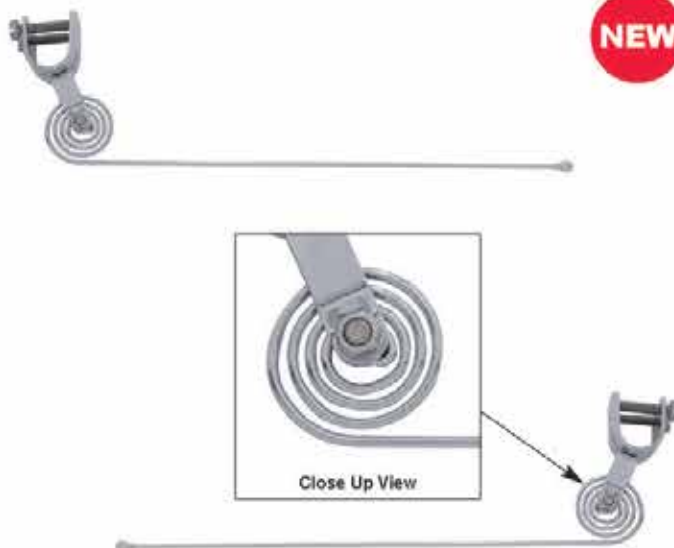

Chrome Vintage Curb Feeler - Set

Description

- Universal, Fits All Vehicles
- Prevents Wheel and Fender Damage
- Original 1930's, 1940's, 1950's Style

Item Number	Description	Package	Pack
70200	Vintage Curb Feeler Set	Carded	2 Pcs./Card