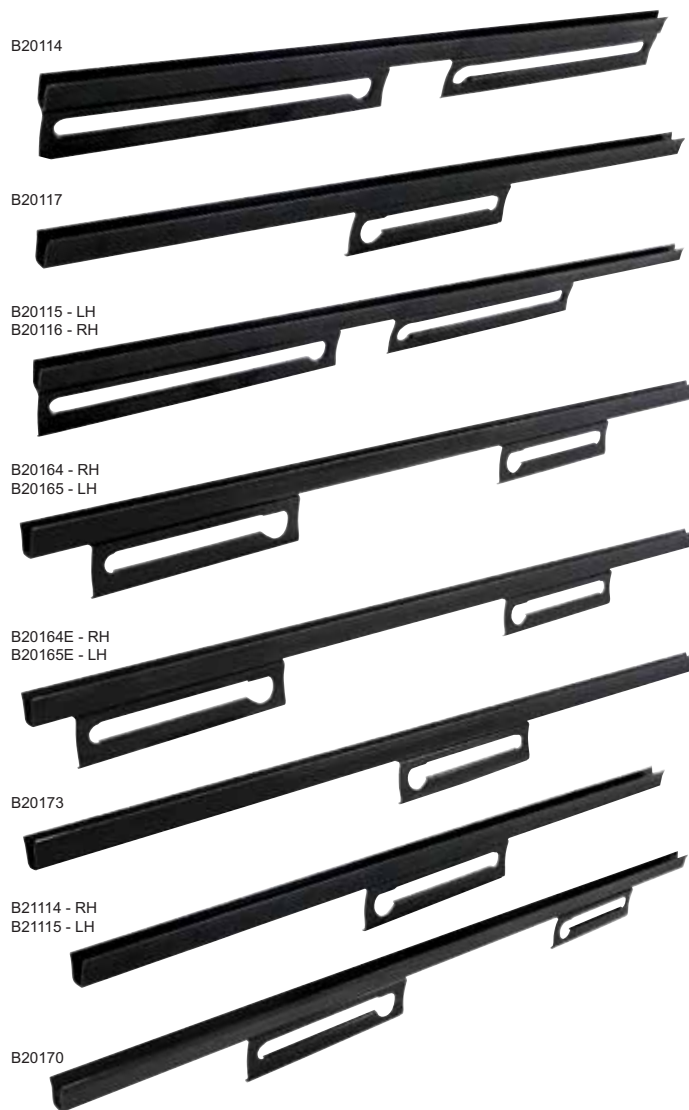

1932-34 Ford Lower Glass Metal Channels

Description

- High Tensile Strength Steel Just Like Original, These Are The Ones You Have Been Waiting For!
- Regulator Roller Track Has Correct Concave Shape for SMOOTH Operation
- Use With Original Rubber Seal or Glass Setting Tape, No Need To Glue!
- Sold Each. Black EDP Finish

Item Number	Description	Package	Pack
B20114	1932 5W Fits LH & RH	Boxed	1 Pc./Box
B20117	1932 5W Back Window	Boxed	1 Pc./Box
B20115	1932 Tudor LH Door	Boxed	1 Pc./Box
B20116	1932 Tudor RH Door	Boxed	1 Pc./Box
B20164	1932 Late 3W LH Door	Boxed	1 Pc./Box
B20164-E	1932 Early 3W LH Door	Boxed	1 Pc./Box
B20165	1932 Late 3W RH Door	Boxed	1 Pc./Box
B20165-E	1932 Early 3W RH Door	Boxed	1 Pc./Box
B20173	1932 3W Back Window	Boxed	1 Pc./Box
B21114	1932 Pickup RH Door	Boxed	1 Pc./Box
B21115	1932 Pickup LH Door	Boxed<!-- </tr--> <tr> <td>B20170</td> <td>1933 Tudor Rear Quarter</td> <td>Boxed</td> <td>1 Pc./Box</td> </tr>	
B20170	1933 Tudor Rear Quarter	Boxed	1 Pc./Box