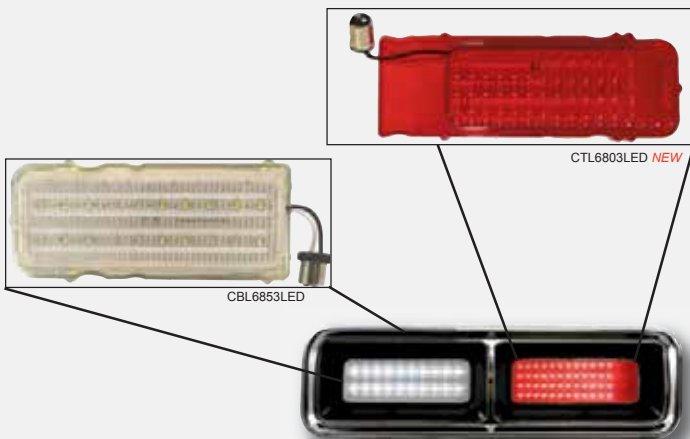

1968 Camaro LED Tail Light - Standard Camaro

Description

- Long Lens, Fits Standard Camaro and Rally Sport
- 48 Super Bright LED's, Complete with Polycarbonate Lens
- Dual Function with Tail Light & Bright Stop/Turn Signal
- Epoxy Coated, Fully Sealed Electronics
- Electrical Connection with 1156/1157 Plug, No Modification to Vehicle
- Recommended Upgrade Under Dash Flasher to 90652 LED Flasher

Item Number	Description	Package	Pack
CTL6803LED	Tail Light w/ 48 LED	Carded	1 Pc./Card
CBL6853LED	Backup Light w/ 20 LED	Carded	1 Pc./Card