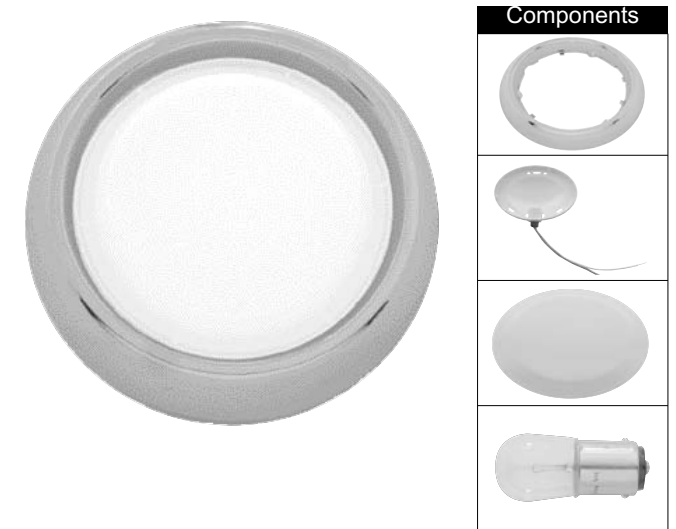

1955-1960 Chevy Passenger Car Dome light Assy.

Description

- Authentic Design
- Will Not work in Nomad, Convertable, and Hard Top.

Item Number	Description	Package	Pack
C555735	Light Assy.	Box	1 Pc./Box
C555736	Bezel	Box	1 Pc./Box
C555737	Base	Box	1 Pc./Box
C555738	Lens	Box	1 Pc./Box
39065	1004 Bulb	Box	1 Pc./Box