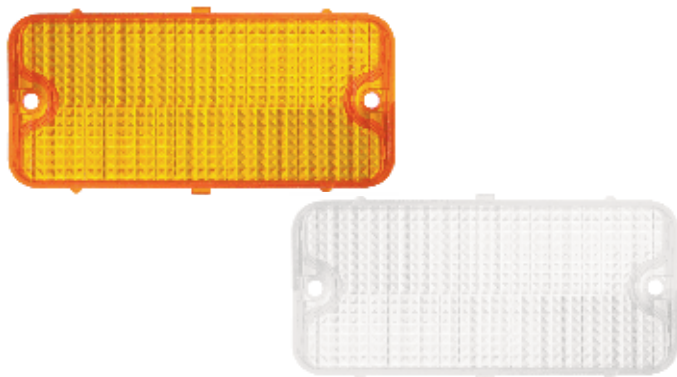

1967-1968 Chevrolet Truck Parking Lamp Lens

Description

- High Quality Polycarbonate Lens
- Available in Amber or Clear

Part	Description	Color	Package	Pack
C676811A (NEW)	1967-68 Parking Lamp Lens	Amber	Bag	1Pc/Bag
C676811C (NEW)	1967-68 Parking Lamp Lens	Clear	Bag	1Pc/Bag