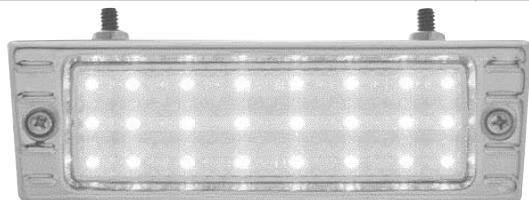

What's New

1947 - 1953 Chevy Truck LED Parking Light Assembly

Description

- Complete Parking Light Assembly with LED Lens Installed
- Polished Stainless Steel Bezel, Black Housing with Socket and Wires
- 24 Amber Super Bright LED's, Complete with Polycarbonate Lens
- Dual Function with Parking Light and Bright Turn Signal
- Epoxy Coated, Fully Sealed Electronics, 1157 Plug

Item Number	LEDs	Lens Color	Package	Pack
CPL4753A-AS	24 Amber	Amber	Bulk	1 Pc.
CPL4753C-AS	24 Amber	Clear	Bulk	1 Pc.