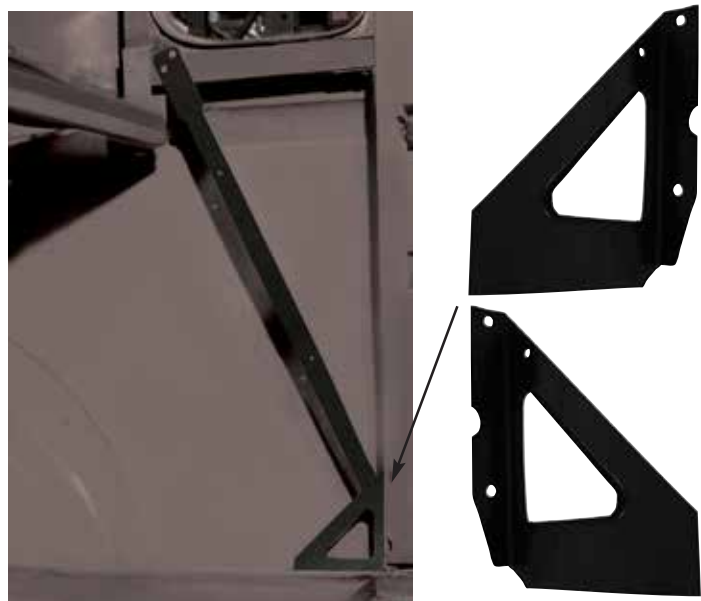

1932 Ford Closed Car Door Pillar Lower Triangle Brace

Description

- Metal Brace that Connects the Door B-Pillar to the Subrail
- Fits all 1932 Coupes and Tudor Sedans
- Heavy Die Stamped Steel As Original
- Black EDP Coated, Sold In Pairs

Item Number	Description	Package	Pack
B20026	1932 B-Pillar Braces	Boxed	1 Pair/Box