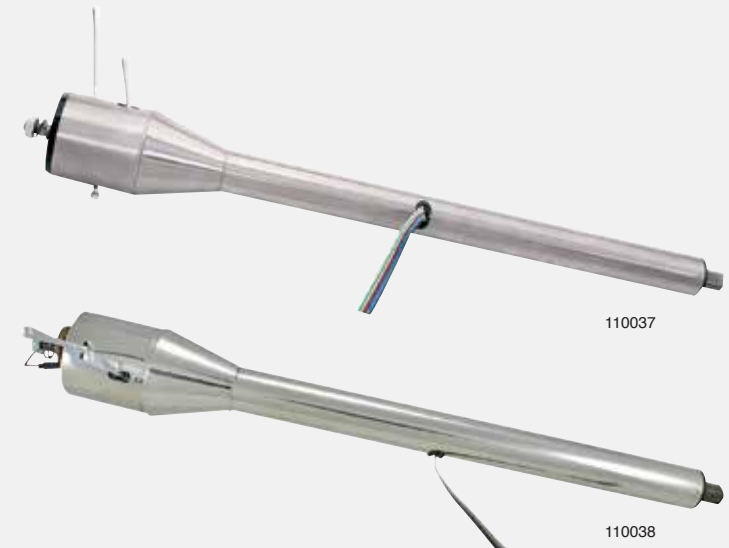

Tilt Floor Shift Steering Columns

Description

- To Be Used with a Floor Shifter
- Compact Shroud with 2" Tube Diameter
- Includes a Billet Aluminum Dress Up Kit, GM Turn Signal with Hazards, a 4 1/4" Connector and Canceling Cam
- Standard 1" DD Shaft Size
- Choose from Paintable Mill Finish or Polished Stainless

Item Number	Description	Finish	Pack
110037	Floorshift Tilt Column, 2" Dia., 33" L, 1" DD Finish	Mill	1 Pc./Box
110038	Floorshift Tilt Column, 2" Dia., 33" L, 1" DD Finish	Polished	1 Pc./Box
110039	Floorshift Tilt Column, 2" Dia., 30" L, 1" DD Finish	Mill	1 Pc./Box
110040	Floorshift Tilt Column, 2" Dia., 30" L, 1" DD Finish	Polished	1 Pc./Box
110041	Floorshift Tilt Column, 2" Dia., 32" L, 1" DD Finish	Mill	1 Pc./Box
110042	Floorshift Tilt Column, 2" Dia., 32" L, 1" DD Finish	Polished	1 Pc./Box