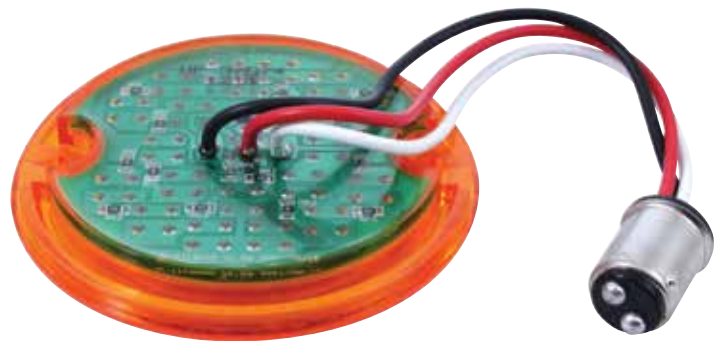

3-1/4" Round Harley Davidson LED Signal Light

Description

- 21 LED 3-1/4" Round Harley Davidson Signal Light
- Fits Original Harley Davidson Housing, Fits Various Year & Models
- Available with 1156 (Single Function) or 1157 (Dual Function) Plug
- Load Resistor (UP Item # 34205) May Be Required for Proper Installation

Item Number	LEDs	Lens	Plug	Pack
37200	21 Amber	Amber	1156	1 Pc./Card
37201	21 Red	Red	1156	1 Pc./Card
37202	21 Amber	Clear	1156	1 Pc./Card
37203	21 Red	Clear	1156	1 Pc./Card
37574	21 Amber	Amber	1157	1 Pc./Card
37575	21 Red	Red	1157	1 Pc./Card
37576	21 Amber	Clear	1157	1 Pc./Card
37577	21 Red	Clear	1157	1 Pc./Card

Shown with 1157 Plug