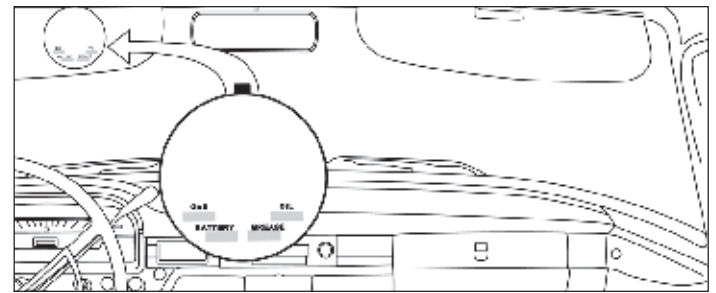

Visor Vanity Mirror with Service Record

Description

- 1940's Visor Vanity Mirror with Service Record
- Polished Stainless Backing with Spring Steel Clip
- Handy Service Record Markers for Gas, Oil, Battery and Grease

Item Number	Description	Package	Pack
C5004	Vanity Mirror	Boxed	1 Pc./Box