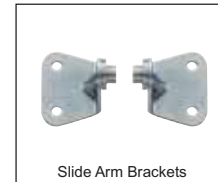

1932 Ford 5-Window Coupe Roof and Components

Description

- Complete Roof from Original A-Pillar Joint to Rear Deck Lid / Quarter Panel Belt Line
- Available with Roof Opening Including Ridge Detail as Factory, or as a Solid Roof
- Finished with United Pacific Classic-Coat @ Weldable Primer
- Quarter Window Surrounds, Header Support, Drip Rails are Sold Separately

Item Number	Description	Package	Pack
B20050	Original Open Roof	Boxed	1 Pc./Box
B20051	Solid "Filled" Roof	Boxed	1 Pc./Box
B20052	R/H Quarter Surround	Boxed	1 Pc./Box
B20053	L/H Quarter Surround	Boxed	1 Pc./Box
B20001	Drip Rail Set	Boxed	1 Pair/Box
B20071	Inner Header Support	Boxed	1 Pc./Box

1932 Ford Closed Car Windshield Frame

Description

- High Quality Roll-Formed Steel as Original
- Includes Upper Brackets, Slide Arm Brackets & Chrome Corners
- Black EDP Coated
- Packaged in Strong Box with Foam Padding, Ready to Ship

Item Number	Description	Package	Pack
B20007B	1932 Windshield Frame	Boxed	1 Pc./Box

Includes

1932 Ford Closed Car Windshield Components

Description

- Upper Mounting Brackets, Slide Arm Brackets & Hinges are Zinc Plated
- Windshield Corners, Slide Arms & Slide Arm Nut are Chrome Plated
- Brackets & Hinges Fit All Closed Cars Except 3-Window

Item Number	Description	Package	Pack
B20108	Upper Mounting Brackets	Bag	1 Pair/Bag
B20109	Slide Arm Brackets	Bag	1 Pair/Bag
B20107	Windshield Hinges	Boxed	1 Pair/Box
B20110	Windshield Corners	Bag	1 Pair/Bag
B20008	Windshield Slide Arms	Bag	1 Pair/Bag
A8008	Chrome Slide Arm Nut	Bag	1 Each/Bag