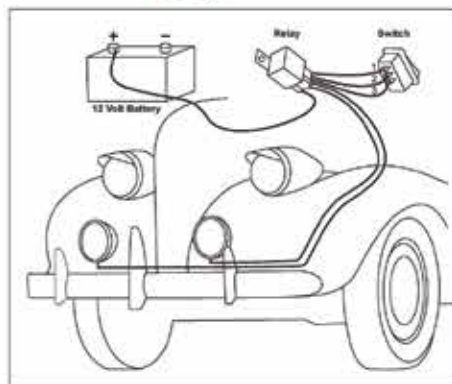

Headlight Relay Harness Kit

Description

- Sends Higher Amperage to Headlight, Handles Higher Wattage Bulbs, Cures Dim Lights, Fits Most Vehicles
- Select Proper Kit to Match Your Headlight Bulbs, 12V Applications Only
- H4 Kit Also Works on Original Style 6014 Sealed Beams

Item Number	Description	Package	Pack
34263 (NEW)	H4 Relay Harness	Bulk	1 Pc./Box
34264 (NEW)	9005/9006 Relay Harness	Bulk	1 Pc./Box
34265 (NEW)	9007 Relay Harness	Bulk	1 Pc./Box

Bright Headlights for Your
- Classic Car
- Hot Rod
- Muscle Car

Chrome Diamond License Frame

Description

- Chrome 4 Hole Diamond Pattern License Frame
- Sold: **Carded** = 1 Pc.

Item Number	Description	Package	Pack
50049 (NEW)	Diamond License Frame	Carded	1 Pc./Card

1941 - 1948 Chevy Car Fleetline Emblem

Description

- Die Cast Chrome Plated
- Super Quality and Detail
- Mounting Clips Included

Item Number	Description	Package	Pack
C414801 (NEW)	1941-1948 Fleetline Emblem	Carded	1 Pc./Card

Fog Light Wiring Harness Kit

Description

- Complete Wire Harness from Dash Switch to Fog Lights
- Relay Safely Handles High Amperage Draw from Fog Lights
- 12 Volt Application Only

Item Number	Description	Package	Pack
34266 (NEW)	Fog Light Wiring Harness	Bulk	1 Pc./Box

Use with
C364001
C364002
Fog Lights

Dice Style Valve Stem Caps

Description

- Dice Style Valve Stem Caps
- High-Impact Plastic Body with Brass Thread Inserts
- Sold in 4 Pieces Per Set

Item Number	Dice Color	Dots Color	Package	Pack
70005	Red	White	Carded	4 Pcs./Card
70006	White	Black	Carded	4 Pcs./Card
70007	Black	White	Carded	4 Pcs./Card
70008	Blue	White	Carded	4 Pcs./Card

70005