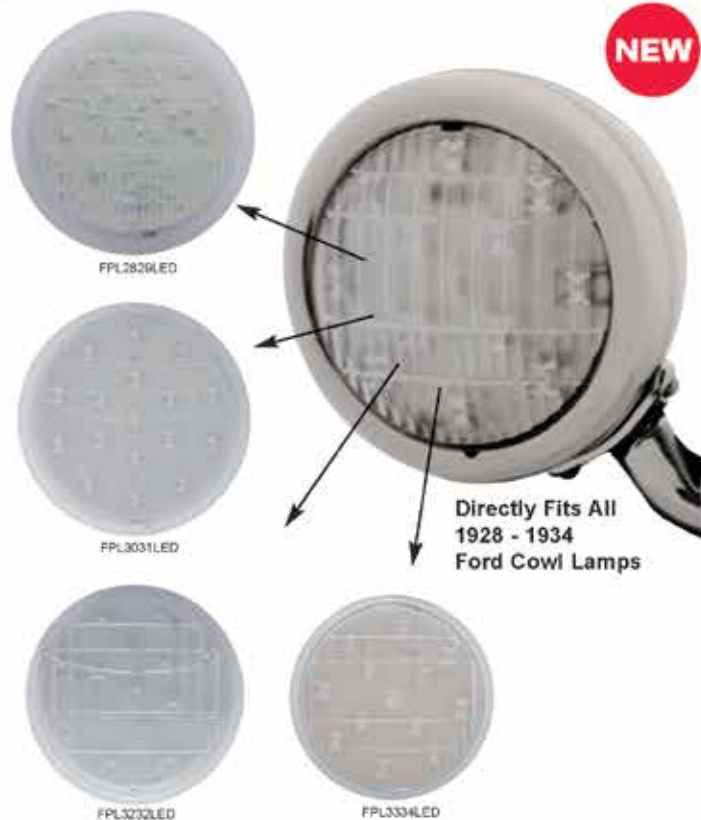

Fits 1933 - 1934 Ford

Item Number	LEDs	Lens	Package	Pack
FPL3334LED	13 Amber	Clear	Carded	1 Pc./Card