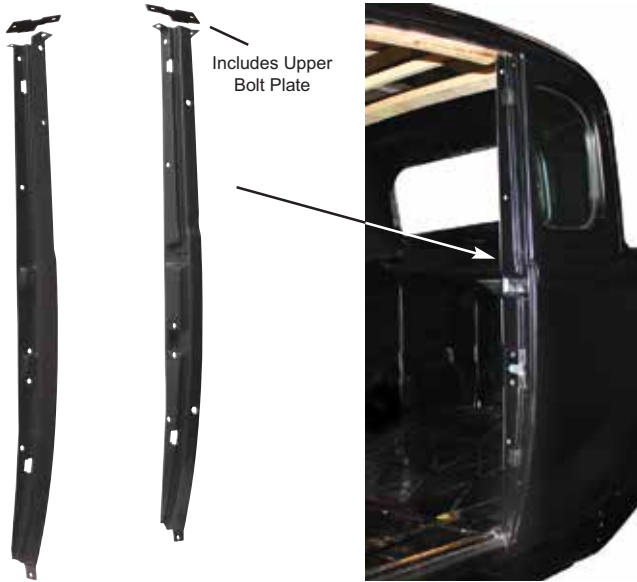

1932 Ford 5-Window Coupe B-Pillar Striker Jamb

Description

- Heavy Stamped Steel, Every Detail Exactly As Original
- Includes Floating 12-24 Striker Plate Mounting Nuts
- Finished with United Pacific **Classic-Coat**® Weldable Primer
- Sold Each

Item Number	Description	Package	Pack
B20123	B-Pillar Lefthand	Bag	1 Pc./Bag
B20124	B-Pillar Righthand	Bag	1 Pc./Bag