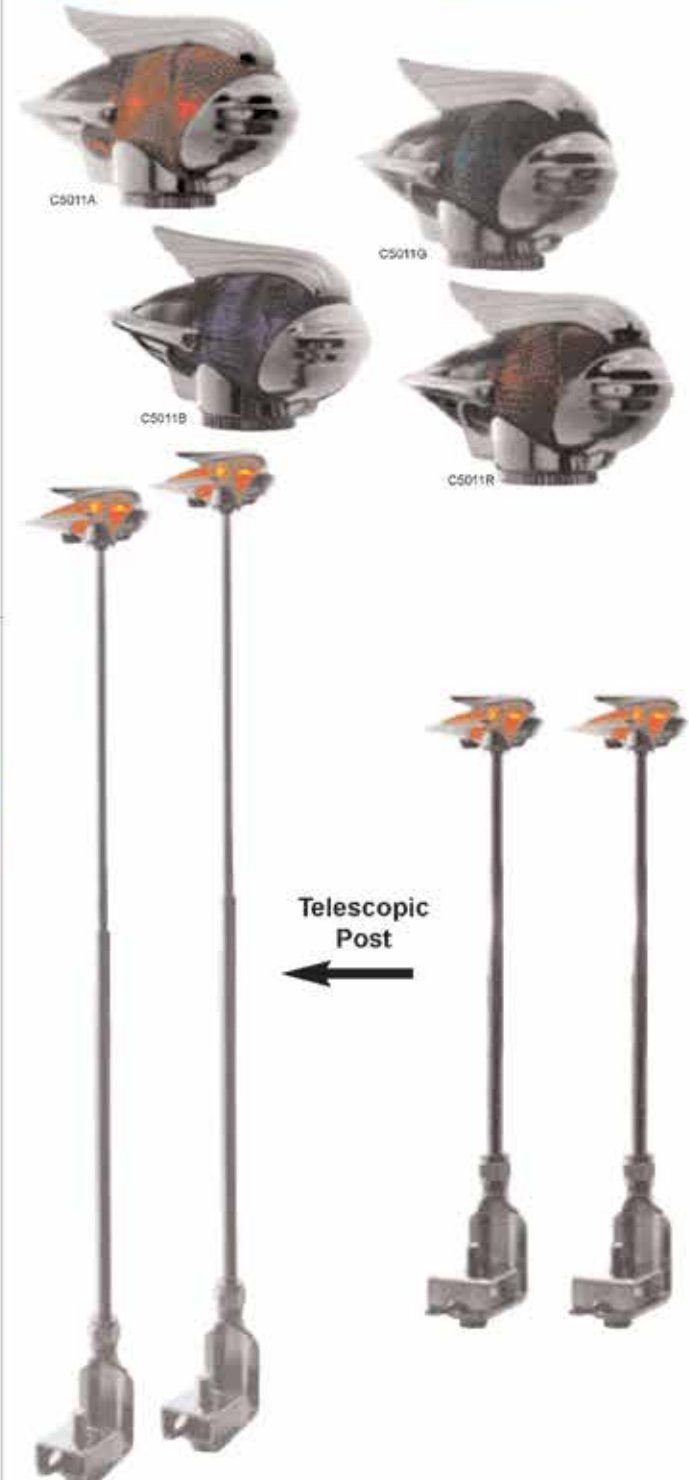

Classic Lighted Fender Guides

Description

- Vintage Style Accessory for 1930's-1940's Cars and Trucks
- Lighted with LED, Works 6V or 12V
- Easy Installation, Clamps to Front Fender Edge

Item Number	Color	Housing	Package	Pack
C5011A	Amber	Chrome	Carded	2 Pcs./Card
C5011B	Blue	Chrome	Carded	2 Pcs./Card
C5011G	Green	Chrome	Carded	2 Pcs./Card
C5011R	Red	Chrome	Carded	2 Pcs./Card