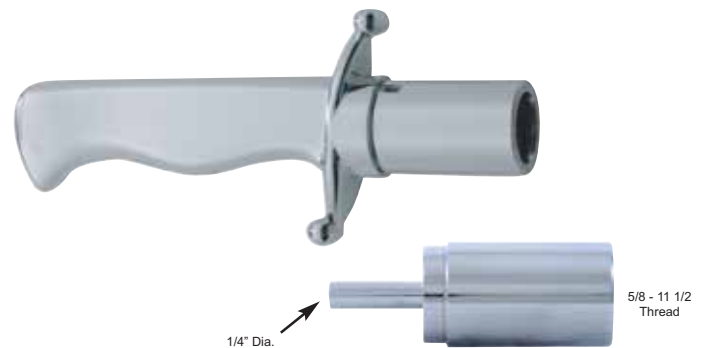

Universal Chrome Knife Handle

Description

- Designed As Air Valve Handle for Big Rigs
- Great As Dipstick Handle with Adaptor Removed

Item Number	Description	Package	Pack
23525	Universal Chrome Handle	Carded	1 Pc./Card