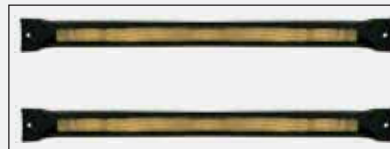

1932 Five Window Door Tack Strips

Description

- Often Missing From Original Doors, These Tack Strips Provide Attachment For The Door Panels & Add Strength To The Door Structure
- Steel Strips With Wood Insert. Black EDP Coated
- Sold 2 pcs. per Box, Enough For One Door

Item Number	Description	Package	Pack
B20014	Fits R/H and L/H Doors	Boxed	2 Pc./Box