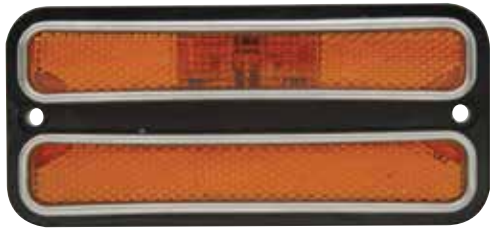

1968 - 1972 Chevy Truck Amber LED Front Side Marker

Description

- 18 Super Bright LED, Complete with Polycarbonate Lens
- Epoxy Coated Fully Sealed Electronics
- Solid State Circuit Boards are Designed for 7.7 - 14.0 VDC
- Dual Function, Parking Light and Turn Signal
- Looks Original With Deluxe Stainless Trim.

Part	Description	Package	Pack
CML6872A (NEW)	LED Front Side Marker	Card	1Pc/Card