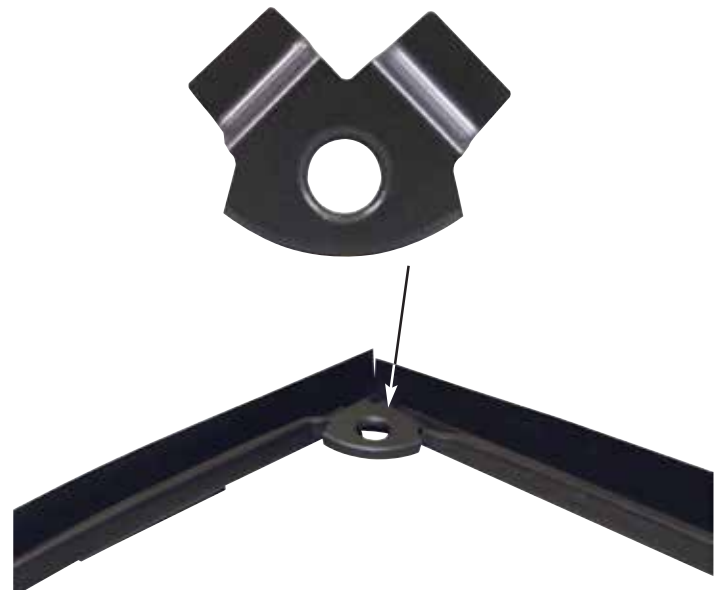

1932 Ford 5-Window Coupe Trunk Corner Reinforcement

Description

- Heavy Stamped Steel, Every Detail Exactly As Original
- Finished with United Pacific **Classic-Coat**® Weldable Primer
- Sold Each

Item Number	Description	Package	Pack
B20203	Corner Reinforcement	Bag	1 Pc./Bag