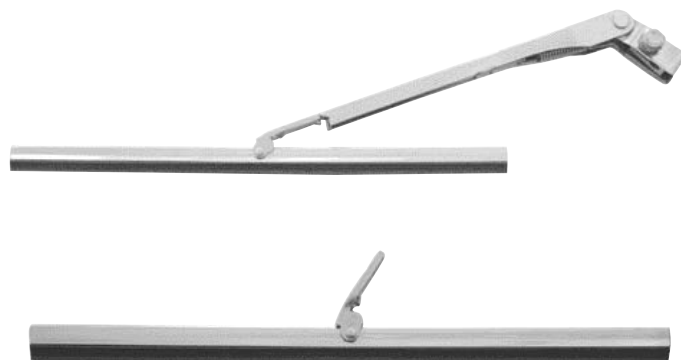

### Description

- Polished Stainless Steel Construction
- Arm Extends from 7 1/2 to 11-1/2
- Blade Can be Easily Trimmed To A Shorter Length

Item Number	Description	Package	Pack
A7022	7 1/2 Extending Arm et	Box	1 Pc./Box
A7023	Plug-In Style Blade	Box	1 Pc./Box