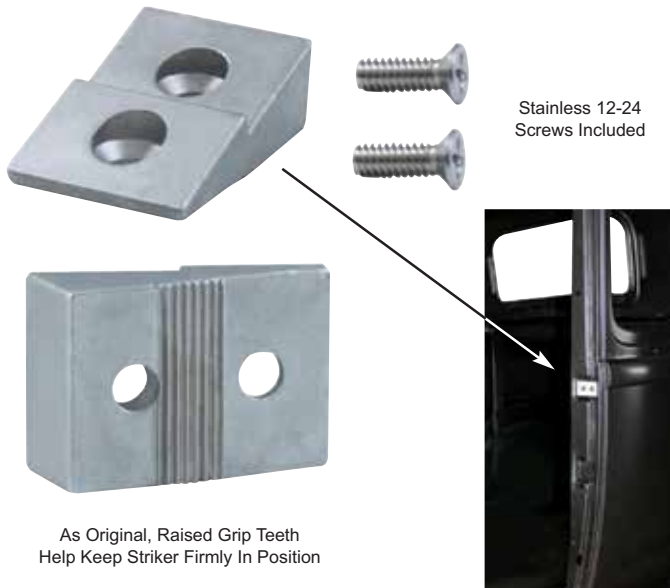

1932-34 Ford Closed Car Door Striker Plate

Description

- Excellent Stainless Steel Reproduction of the Original Design
- Has Correct RAISED Grip Detail On Back to Prevent Slipping
- Natural Stainless Steel Finish (Not Polished)
- Includes 12-24 Mounting Screws

Item Number	Description	Package	Pack
B20120	Door Striker Plate	Bag	1 Pc./Bag