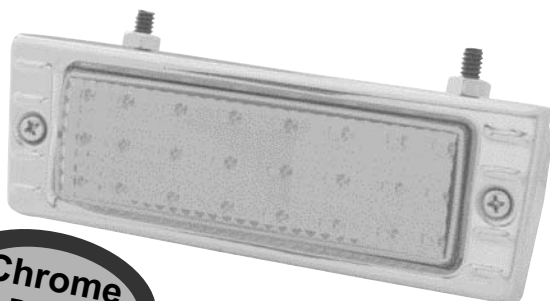

What's New

1947 - 1953 Chevy Truck LED Parking Light Assembly

Description

- Complete Parking Light Assembly with LED Lens Installed
- Polished Stainless Steel Bezel, Black Housing with Socket and Wires
- 24 Amber Super Bright LED's, Complete with Polycarbonate Lens
- Dual Function with Parking Light and Bright Turn Signal
- Epoxy Coated, Fully Sealed Electronics, 1157 Plug

Item Number	LEDs	Lens Color	Package	Pack
CPL4753A-AS	24 Amber	Amber	Bulk	1 Pc.
CPL4753C-AS	24 Amber	Clear	Bulk	1 Pc.