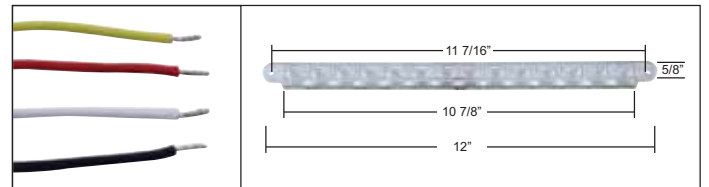

14 LED 12" Auxiliary Strobe Light Bar

Description

- 14 LED 12" Auxiliary Strobe Light Bar
- Available in Amber or Red LEDs with Clear Lens
- 6 Flash Pattern, Multiple Light Synchronization, **3 Year Warranty**

Item Number	LEDs	Lens	Flash Pattern	Pack
37192B	14 Amber	Clear	6	Bulk = 1 Pc.
37194B	14 Red	Clear	6	Bulk = 1 Pc.