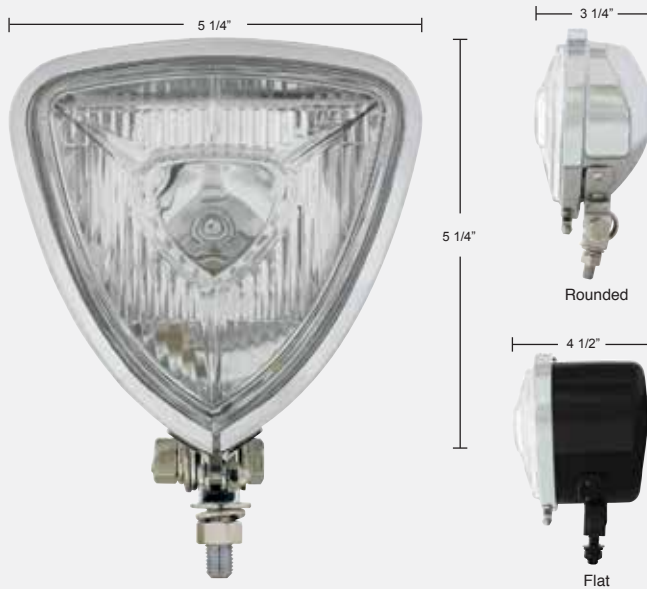

Triangle Motorcycle Headlight

Description

- Triangle Headlight with Black or Chrome Housing
- Available with 2 Different Back Housing, Custom Application

Item Number	Finish	Shape	Depth	Pack
76996	Chrome	Flat	3 1/4"	1 Pc./Box
76997	Black	Flat	3 1/4"	1 Pc./Box
76998	Chrome	Rounded	4 1/2"	1 Pc./Box
76999	Black	Rounded	4 1/2"	1 Pc./Box