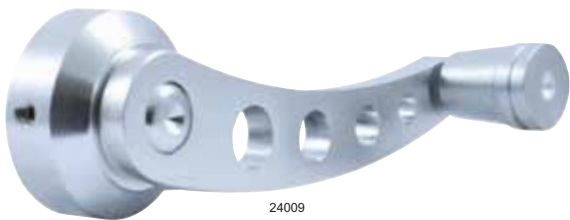

Billet Aluminum Inside Handle Sets

Description

- Classic Aircraft Style with Brushed Aluminum Finish
- Includes Adapters to Fit Most Ford, Chevy and Mopar Handle Shafts
- Includes Stainless Steel Set Screws & Hex Wrench, Sold in Pairs

Item Number	Description	Package	Pack
24039	Door Handle Set	Carded	1 Set/Card
24009	Window Crank Set	Carded	1 Set/Card