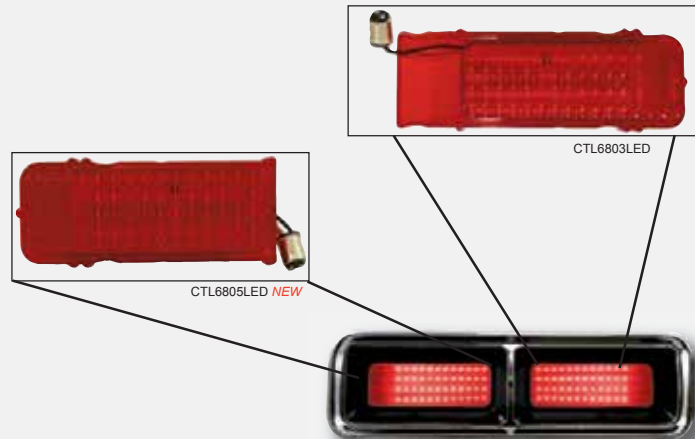

1968 Camaro LED Tail Light - Rally Sport Camaro

Description

- Short Lens, Fits Rally Sport ONLY (RS also uses CTL6803LED)
- 48 Super Bright LED's, Complete with Red Polycarbonate Lens
- Dual Function with Tail Light & Bright Stop/Turn Signal
- Epoxy Coated, Fully Sealed Electronics
- Easy Electrical Connection with 1157 Plug, No Modification to Vehicle
- Recommended Upgrade Under Dash Flasher to 90652 LED Flasher

Item Number	Description	Package	Pack
CTL6805LED	Tail Light w/ 48 LED	Carded	1 Pc./Card
CTL6803LED	Tail Light w/ 48 LED	Carded	1 Pc./Card