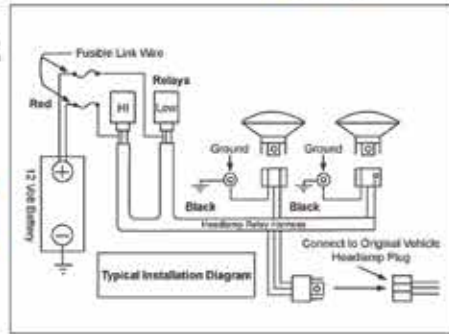

Headlight Relay Harness Kit

Description

- Sends Higher Amperage to Headlight, Handles Higher Wattage Bulbs, Cures Dim Lights, Fits Most Vehicles
- Select Proper Kit to Match Your Headlight Bulbs, 12V Applications Only
- H4 Kit Also Works on Original Style 6014 Sealed Beams

Item Number	Description	Package	Pack
34263 (NEW)	H4 Relay Harness	Bulk	1 Pc./Box
34264 (NEW)	9005/9006 Relay Harness	Bulk	1 Pc./Box
34265 (NEW)	9007 Relay Harness	Bulk	1 Pc./Box