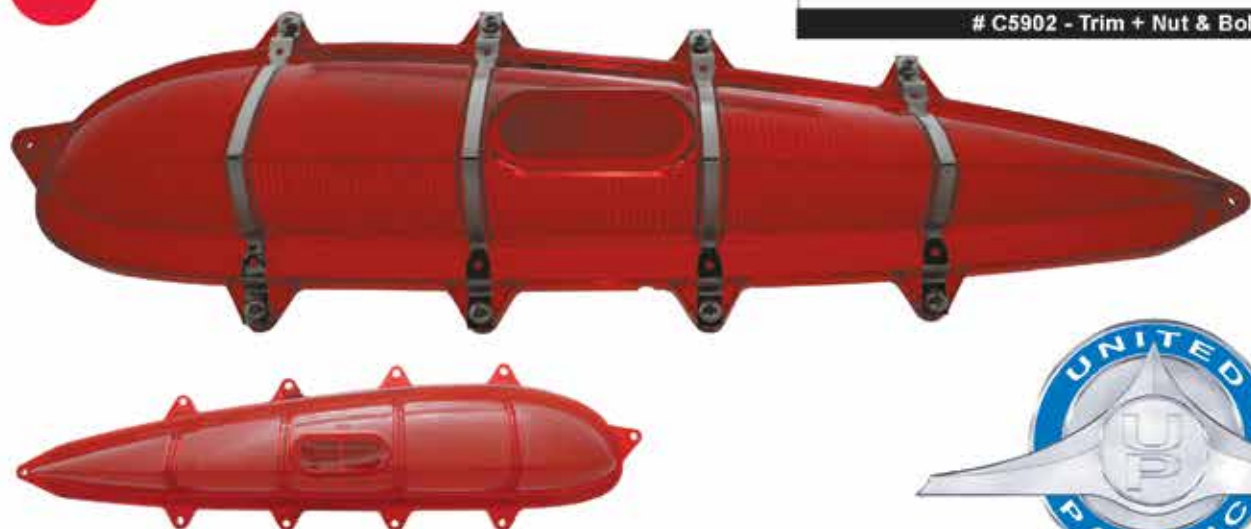

C5902 - Trim + Nut & Bolt

1959 Chevy Impala Tail Light Lens Trim Set

Description

- Includes 8 Polished Stainless Steel Trim and 20 Shoulder Lens Screws and Nuts
- One Set Does Both Tail Lamps

Item Number	Description	Lens	Pack
C5902	Tail Light Trim Set	Red	8 Pcs./Box

NEW

C5901-L & C5901R Outer Lens (Sold Separately)