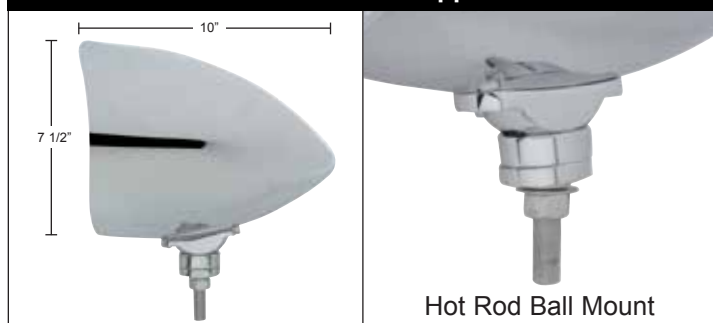

Hot Rod Ball Mount Application

Hot Rod Ball Mount