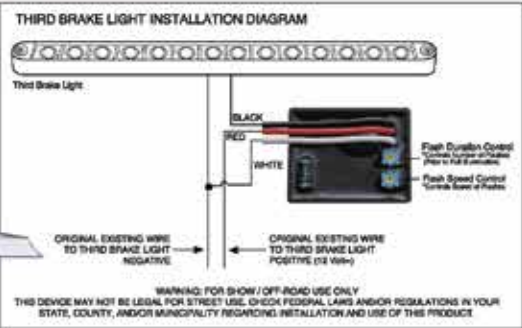

Brake Attention Module

Description

- Upon Applying the Brakes, This Electronic Device Rapidly Flashes the Third Brake Light (Or Both Brake Lights) for a Second or Two to Gain the Attention of the Driver Behind You
- Easy Hookup Instruction Included, 12 Volt

Item Number	Description	Package	Pack
90655	Brake Attention Module	Carded	1 Pc./Card