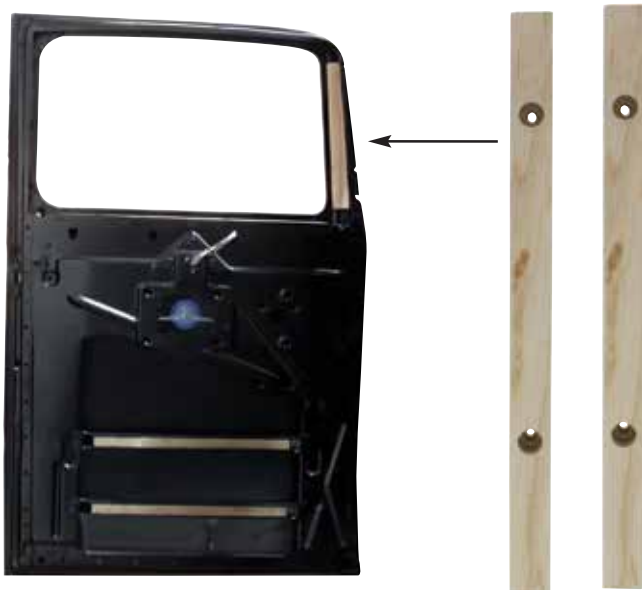

1932 Ford Closed Car Hardwood Door Garnish Filler Blocks

Description

- Fits 5-Window Coupe, Tudor Sedan, Fordor Sedan (except 3W)
- Shaped Exactly as Original, Supports Window Channel Felt, and Provides Mounting Point For Interior Garnish Moldings
- Quality Ash Hardwood, Sold as Pair.

Item Number	Description	Package	Pack
B20068	Door Filler Blocks	Bag	1 Pair/Bag