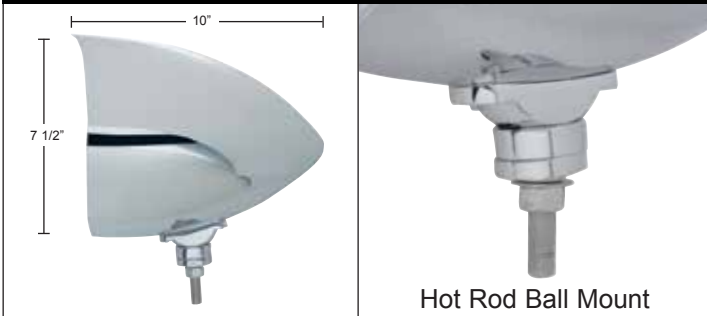

Hot Rod Ball Mount Application

Hot Rod Ball Mount