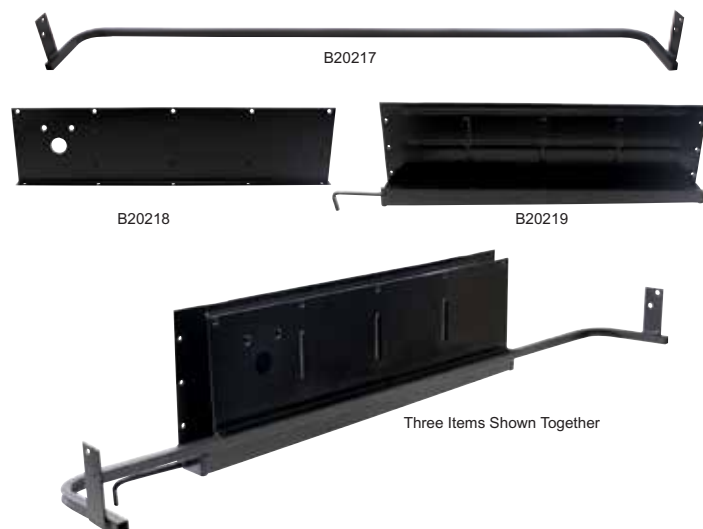

1932 Ford 5-Window Coupe Back Window Brace & Drain Pan

Description

- Allows Seat to Move Farther Back for Increased Legroom, B20217 Rear Package Tray Brace Provides All the Original Support for The Proper Structure of The 5-Window Coupe
- Regulator Mounting Plate Is Designed to Be Used With B20217 Brace
- Rear Drain Pan Is Exactly Like Original, Catches Water From Rear Window

Item Number	Description	Package	Pack
B20217	Side-to-Side Brace	Bag	1 Pc./Bag
B20218	Regulator Plate	Bulk	1 Pc./Bulk
B20219	Drain Pan	Boxed	1 Pc./Box