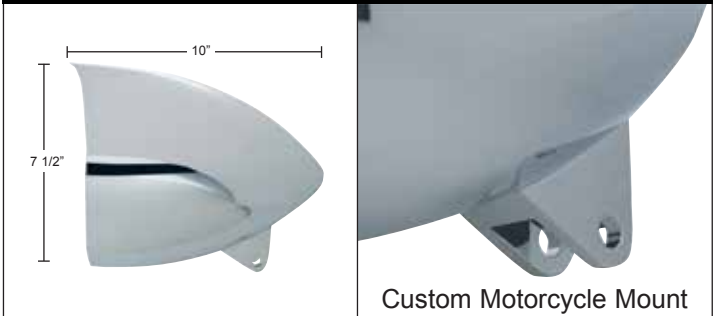

Motorcycle Application

Custom Motorcycle Mount