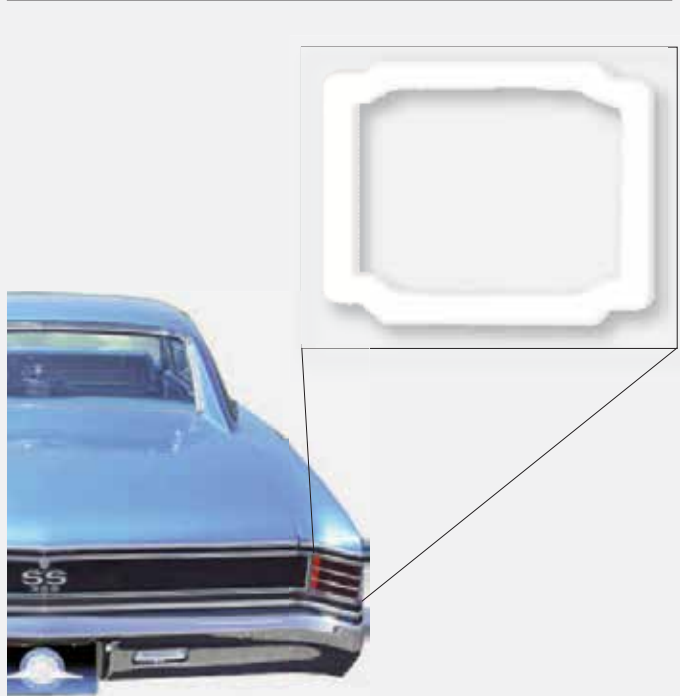

1967 Chevelle Tail Light Lens Gasket

Description

- White Foam Rubber As Original
- Sold Each, Fits Lefthand and Righthand Sides

Item Number	Description	Package	Pack
CTL6702G	Chevelle T/L Lens Gasket	Bag	1 Pc./Bag