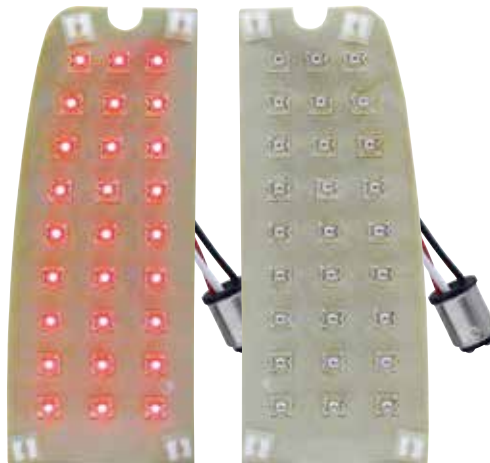

1967-72 Ford Truck & 1966-77 Ford Bronco LED Tail Lamp Circuit Board Upgrade

Description

- Super Bright LED Circuit Board Installs Behind Existing Lens
- Dual Function with Tail Light & Bright Stop/Turn Signal
- Easy Electrical Connection with 1157 Plug, No Modification to Vehicle
- Recommended Upgrade Under Dash Flasher to 90652 LED Flasher

Item Number	Description	Package	Pack
FTL6772LED-L	L/H LED Upgrade Board	Bulk	1 Pc.
FTL6772LED-R	R/H LED Upgrade Board	Bulk	1 Pc.
FTL6772LED-PR	PAIR LED Upgrade Boards	Carded	1 Pair/Card