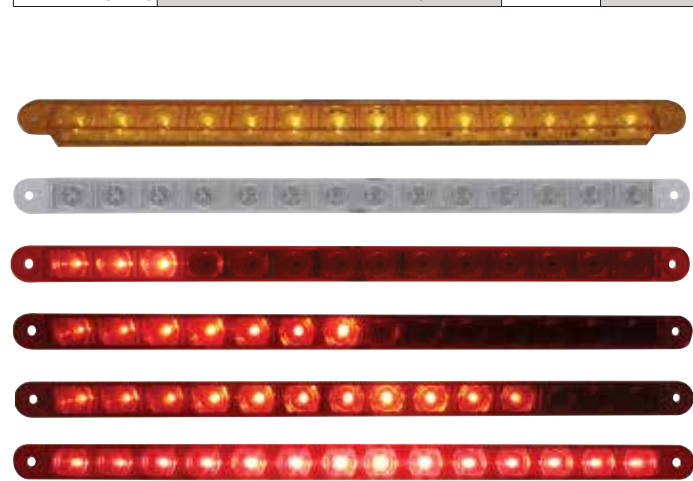

14 LED Sequential Auxiliary/Utility Light Bar

Description

- 14 LED 12" Sequential Auxiliary/Utility Light Bar
- 3 Wires, Approximate Size: 12" L x 5/8" W x 5/8"H
- Mounting Holes Approximately 11 7/16" Apart, **2 Year Warranty**

Part	Description	Package	Pack
37896B (NEW)	14 Amber Sequential	Bulk	1Pc/Bulk
37897B (NEW)	14 Red Sequential	Bulk	1Pc/Bulk
37898B (NEW)	14 Amber Lt. Clear Lens Sequential	Bulk	1Pc/Bulk
37899B (NEW)	14 Red Lt. Clear Lens Sequential	Bulk	1Pc/Bulk