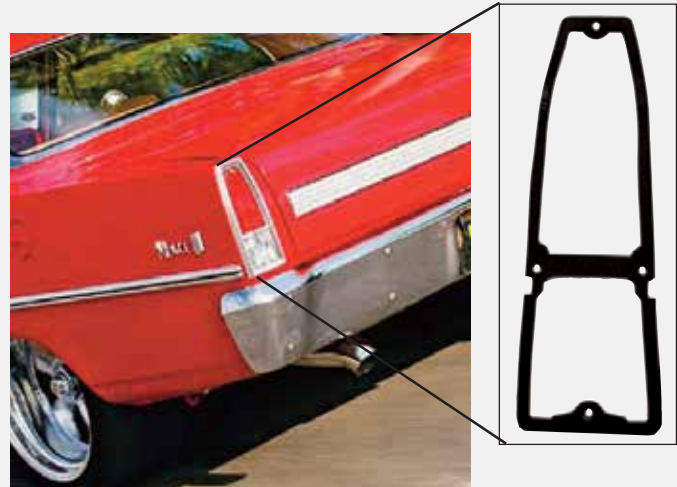

1966-67 Nova T/L Lens Gasket Pr.

Description

- Quality Die Cut Black Sponge Rubber
- Sold In Pairs, Enough For One Car

Item Number	Description	Package	Pack
C666702	66-67 Nova T/L Gaskets	Bag	1 Pc./Box