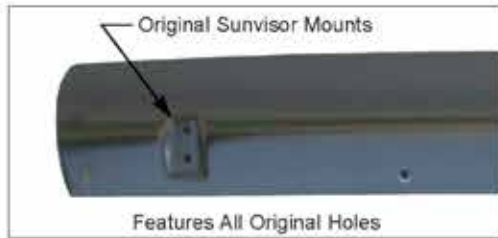

1932 Ford Interior Header Panel

Description

- Heavy Gauge Steel Stamping with EDP Black Paint
- Has All Original Holes, Including Thread Holes for Sunvisors
- Fits 5-Window Coupe, Tudor Sedan

Item Number	Description	Package	Pack
B20006	Interior Header Panel	Bulk	1 Pc.

NEW