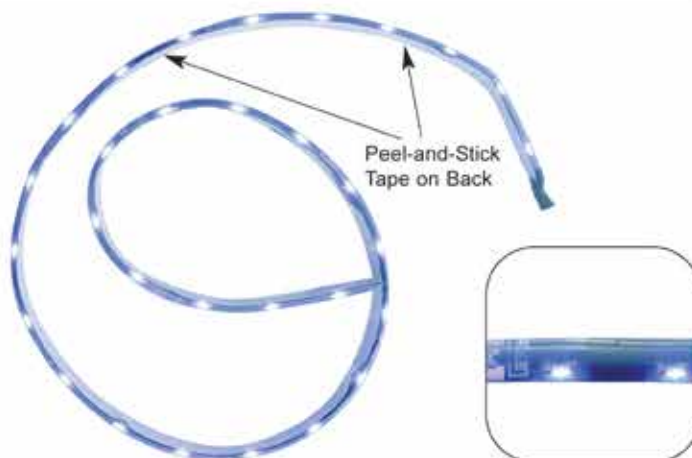

30 LED 19 1/2" Auxiliary/Utility Flex Strip Light

Description

- 30 Super Bright LED Auxiliary/Utility Flex Strip Light, Approximately 19-1/2" Long
- Available in Amber, Blue, Green, Red, or White LEDs. 6 Month Warranty
- Easily Attaches with Pre-Applied Adhesive Tape
- Can be Used as Accent Lighting Under Dash Edges, Arm Rests, Inside Trunk and Engine Compartment, Not Designed or Warranted for Exterior Use, but Many Custom Builders have used these on exterior with Great Success. 12 Volt

Item Number	LEDs	Color	Package	Pack
37954	30	Amber	Carded	1 Pc./Card
37955	30	Blue	Carded	1 Pc./Card
37956	30	Green	Carded	1 Pc./Card
37957	30	Red	Carded	1 Pc./Card
37958	30	White	Carded	1 Pc./Card