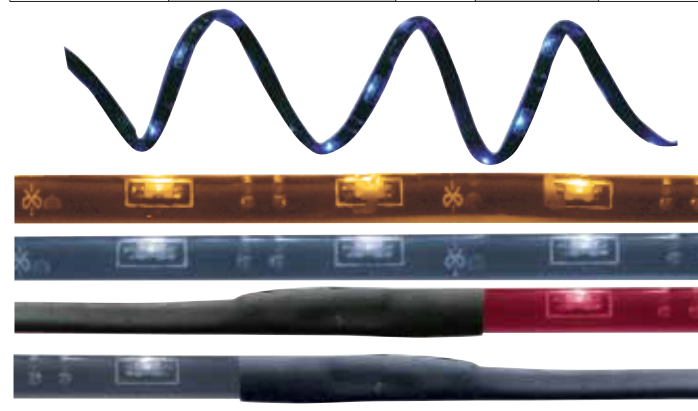

45 LED 35 1/4" Flex Light

Description

- 45 Super Bright LED Flex Strip Light, Approximately 35 1/4" Long
- Available in Amber, Blue, Red, or White LEDs
- Please Specify Wire Exit Position, Wires can Exit on the Left or Right Side When the LED is Pointed Forward

Part	Description	Color	Package	Pack
37655 (NEW)	45 LED - Exit Left	Amber	Carded	1Pc/Card
37656 (NEW)	45 LED - Exit Right	Amber	Carded	1Pc/Card
37657 (NEW)	45 LED - Exit Left	Blue	Carded	1Pc/Card
37658 (NEW)	45 LED - Exit Right	Blue	Carded	1Pc/Card
37623 (NEW)	45 LED - Exit Left	Red	Carded	1Pc/Card
37624 (NEW)	45 LED - Exit Right	Red	Carded	1Pc/Card
37659 (NEW)	45 LED - Exit Left	White	Carded	1Pc/Card
37660 (NEW)	45 LED - Exit Right	White	Carded	1Pc/Card