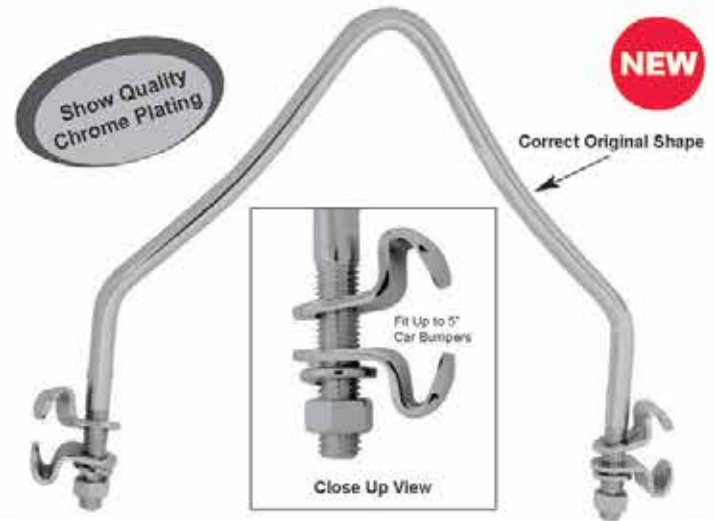

Chrome Passenger Car Grille Guard

Description

- Mounts Behind Front Bumper
- Show Quality Chrome Plating
- Chrome Mounting Hardware Included
- Fits Up to 5" Wide Bumpers
- Sold: Box = 1 Set

Item Number	Description	Year	Pack
C353901	Passenger Car Grille Guard	1933-48	1 Set/Box