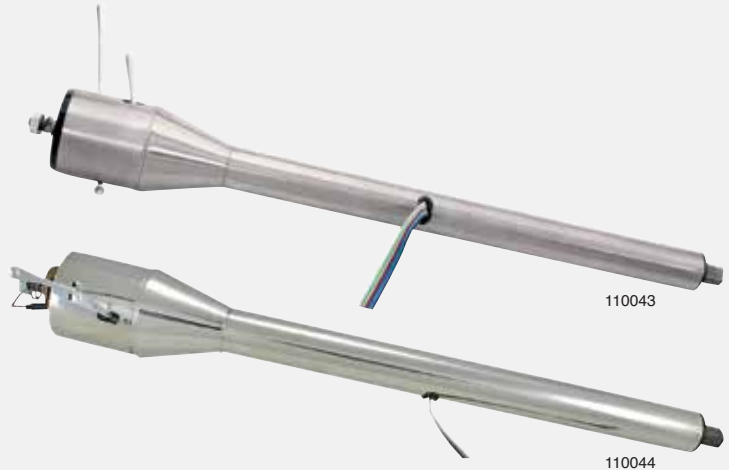

1965 - 70 Ford Mustang Tilt Steering Columns

Description

- Adds Tilt to Your Classic Mustang While Maintaining an Original Look
- Use Your Original Wheel with Our Ford-Spline Style Column
- Some Modification to your Original Wheel May Be Necessary
- Choose from Paintable Mill Finish or Polished Stainless

Item Number	Description	Finish	Pack
110043	65-66 Floorshift Tilt Column	Mill	1 Pc./Box
110044	65-66 Floorshift Tilt Column	Polished	1 Pc./Box
110116	67-68 Floorshift Tilt Column	Mill	1 Pc./Box
110117	67-68 Floorshift Tilt Column	Polished	1 Pc./Box