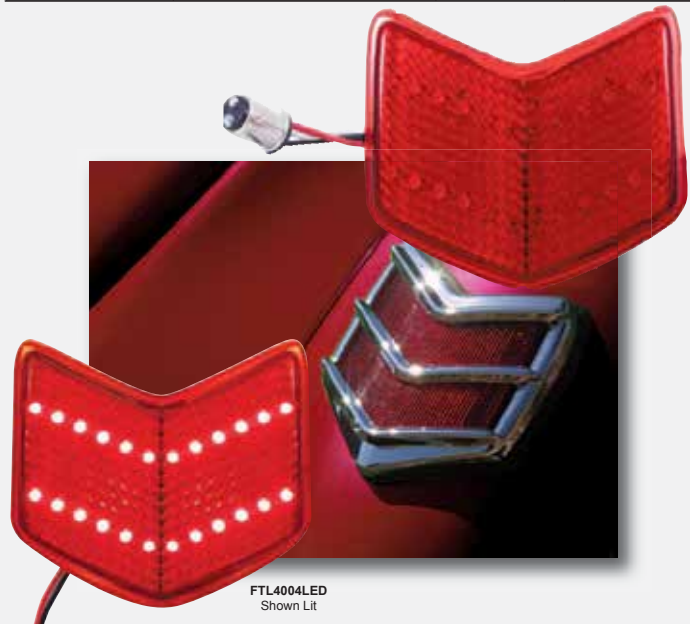

1940 Ford LED Tail Light With Original Style Lens

Description

- New Lens Design is Exactly Same Size & Shape As Original Lens
- 24 Super Bright LED's, Complete with Red Polycarbonate Lens
- Dual Function with Tail Light & Bright Stop/Turn Signal
- Epoxy Coated, Fully Sealed Electronics
- Easy Electrical Connection with 1157 Plug, No Modification to Vehicle

Item Number	Description	Package	Pack
FTL4004LED	1940 Ford LED Lens	Carded	1 Pc./Card