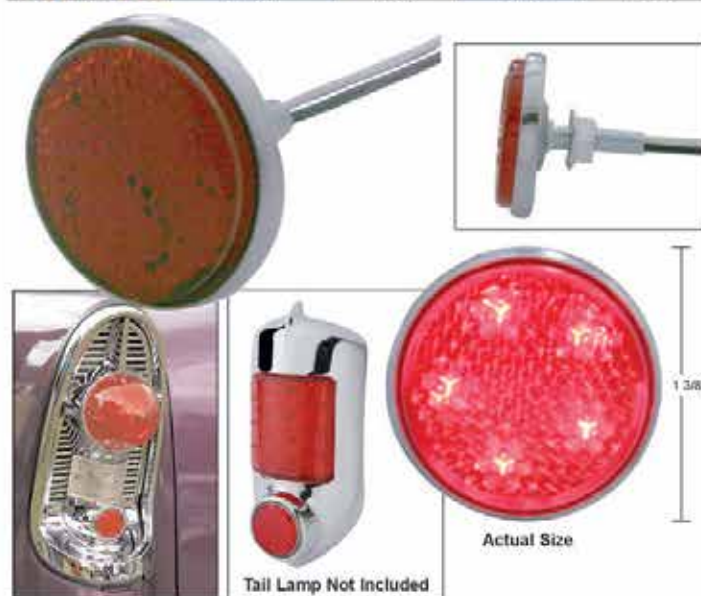

### Description

- 22 Super Bright Red LEDs with Stainless Steel Bezel
- Mounts with Two Studs, Long Enough to Use with Fiberglass Bodies
- Included Flat Mounting Pad and Wedge Mounting Pad
- Epoxy Coated, Fully Sealed Electronics, 12 Volt

### Description

- 5 Super Bright Red LEDs, Complete with Polycarbonate Lens
- Fits All Original 1949-50 Chevy Tail Lamps
- Easy Hook Up
- 12 Volt

Item Number	LEDs	Lens	Package	Pack
CTL4950LED	5 Red	Red	Bulk	1 Pc.

### Description

- 5 Super Bright Red LEDs, Complete with Polycarbonate Lens
- Fits 1951-52 and 1956 Chevy Tail Lamps
- Mounts with Stud and Nut
- Use for Many Hot Rod and Custom Application
- 12 Volt

Item Number	LEDs	Lens	Package	Pack
CTL5606LED	5 Red	Red	Bulk	1 Pc.