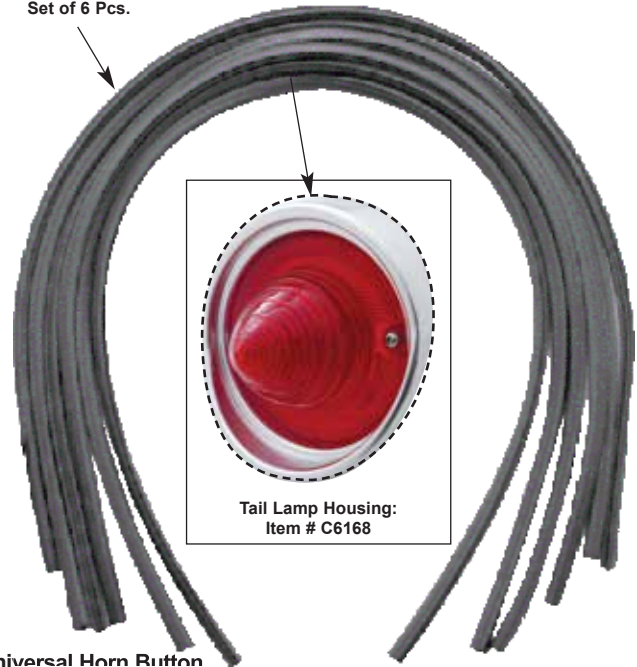

1961 - 1963 Chevy Tail Lamp Housing Edge Seals

Description

- Rubber Seals for 1961-1963 Tail Lights
- Protects Paint Between Tail Lamp Housing Edge and Trunk Lid
- 6 Pcs. Per Set

Part	Description	Package	Pack
C606306 (NEW)	Tail Light Housing Seal	Set	6Pc/Set

Set of 6 Pcs.

Tail Lamp Housing:
Item # C6168