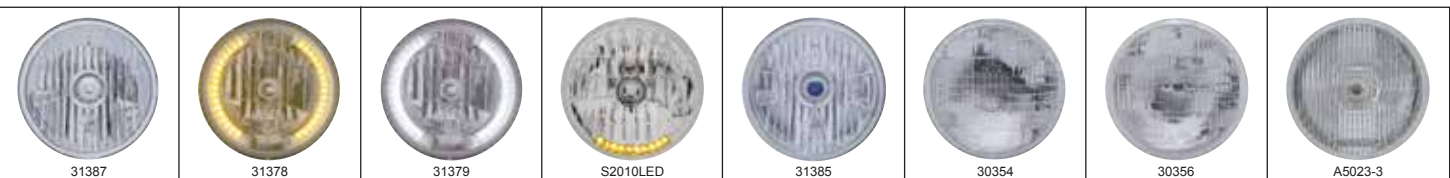

Item Number	Housing	Bulb	Bulb Type
32182 (NEW)	32182	No	-
32526 (NEW)	32182	Yes	Crystal H4 Halogen (31387)
32527 (NEW)	32182	Yes	34 Amber LED (31378)
32528 (NEW)	32182	Yes	34 White LED (31379)
32529 (NEW)	32182	Yes	10 Aux LED (S2010LED)
32530 (NEW)	32182	Yes	H4 Blue Dot (31385)
32531 (NEW)	32182	Yes	6014 Seal Beam (30354)
32532 (NEW)	32182	Yes	H6024 Halogen (30356)
32533 (NEW)	32182	Yes	H4 Halogen (A5023-3) *

Item Number	Housing	Bulb	Bulb Type
32184 (NEW)	32184	No	-
32534 (NEW)	32184	Yes	Crystal H4 Halogen (31387)
32535 (NEW)	32184	Yes	34 Amber LED (31378)
32536 (NEW)	32184	Yes	34 White LED (31379)
32537 (NEW)	32184	Yes	10 Aux LED (S2010LED)
32538 (NEW)	32184	Yes	H4 Blue Dot (31385)
32539 (NEW)	32184	Yes	6014 Seal Beam (30354)
32540 (NEW)	32184	Yes	H6024 Halogen (30356)
32541 (NEW)	32184	Yes	H4 Halogen (A5023-3) *