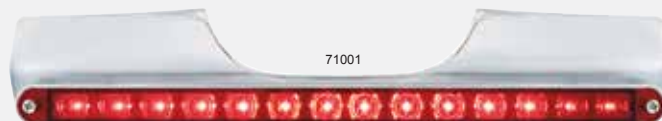

Motorcycle Rear Turn Signal Bar with 12" LED Light Bar

Description

- Motorcycle Rear Turn Signal Bar with 12" LED Light Bar
- Available with 14 or 19 LED 12" Light Bar

Item Number	LEDs	Lens	Lights	Pack
71001	14 Red	Red	38947B	1 Pc./Box
71002	14 Red	Clear	38949B	1 Pc./Box
71003	14 Red	Chrome	39645B	1 Pc./Box
71004	19 Red	Red	39774B	1 Pc./Box
71005	19 Red	Clear	39776B	1 Pc./Box