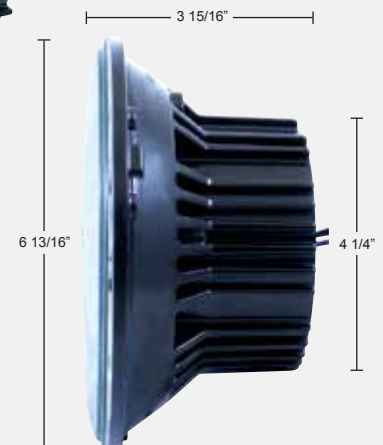

5 LED 7" Projection Headlight

Description

- 5 LED 7" Projection Headlight
- Solid State Design Resists Shock and Vibration, Impact Resistant Polycarbonate Lens Provides Unparalleled Protection from Road Hazards
- Improve Visibility with Whiter Light Output that is Closer to Daylight
- Die-Cast Aluminum Housing Provides Maximum Protection from the Elements
- Load Resistor May be Required for Proper Installation

Item Number	Description	Package	Pack
31300	LED Projection Headlight	Boxed	1 Pc./Box

Technical Specifications

12V DC Input

Low Beam 2.10 Amps
High Beam 2.70 Amps
IP6K9K

24V DC Input

Low Beam 1.05 Amps
High Beam 1.35 Amps
IP6K9K

11 High Power LED 7" Crystal Headlight

Description

- 11 High Power LED 7" Crystal Headlight, SAE/DOT FMVSS108
- Solid State Design Resists Shock and Vibration, Impact Resistant Polycarbonate Lens Provides Unparalleled Protection from Road Hazards
- Improve Visibility with Whiter Light Output that is Closer to Daylight
- Die-Cast Aluminum Housing Provides Maximum Protection from the Elements
- Load Resistor May be Required for Proper Installation

Item Number	Description	Package	Pack
31353	Blackout	Boxed	1 Pc./Box
31355	Chrome	Boxed	1 Pc./Box

Technical Specifications

12-24V DC Input Low Beam Application
1.172 Amps @ 12.8V DC (24W)
0.55 Amps @ 28.0V DC (15.4W)
FMVSS108

12-24V DC Input High Beam Application
1.875 Amps @ 12.8V DC (24W)
0.87 Amps @ 28.0V DC (24.4W)
FMVSS108