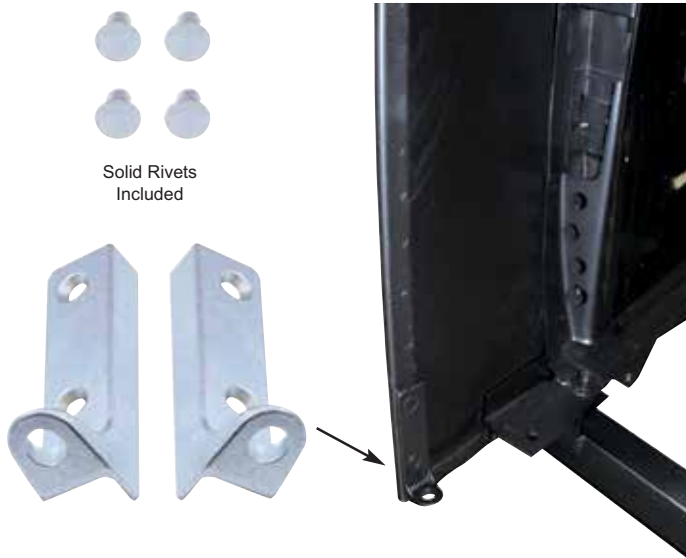

### Description

- Every Detail Exactly As Original
- Mounts At Bottom of Cowl Hoop, Bolts Cowl To Frame
- Includes Special Rivets. Black EDP Coated. Sold In Pairs

Item Number	Description	Package	Pack
<b>B20080</b>	Cowl Brackets	Boxed	1 Pair/Box