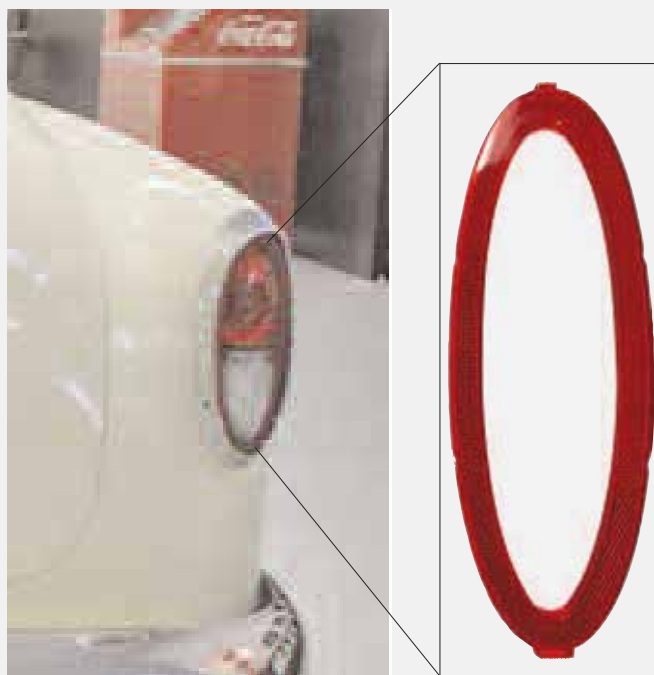

1954 Chevrolet Tail Light Reflector

Description

- Injection Molded from High Quality Polycarbonate Plastic
- Sold Each, Fits Lefthand and Righthand Sides

Item Number	Description	Package	Pack
C5403	1954 Chevy T/L Reflector	Bag	1 Pc./Bag