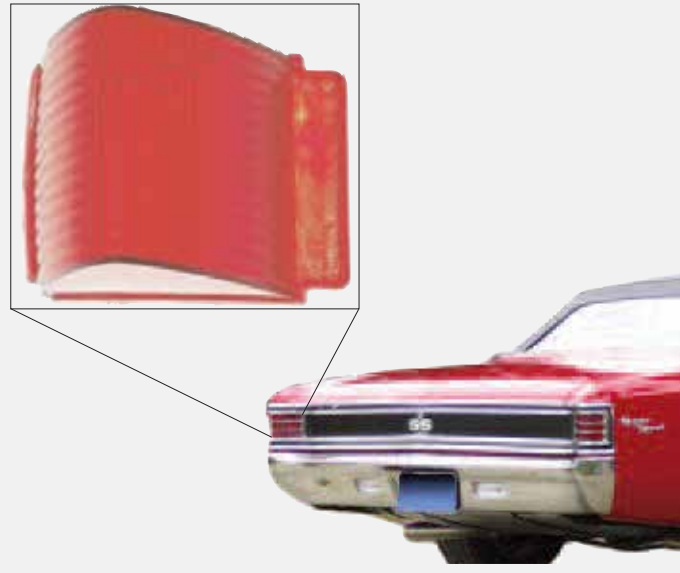

1967 Chevelle Tail Light Lens

Description

- Great Looking Replacement Lens (No GM Markings)
- Injection Molded from High Quality Polycarbonate Plastic
- Sold Each, Fits Lefthand and Righthand Sides

Item Number	Description	Package	Pack
C6721	1967 Chevelle T/L Lens	Bag	1 Pc./Bag