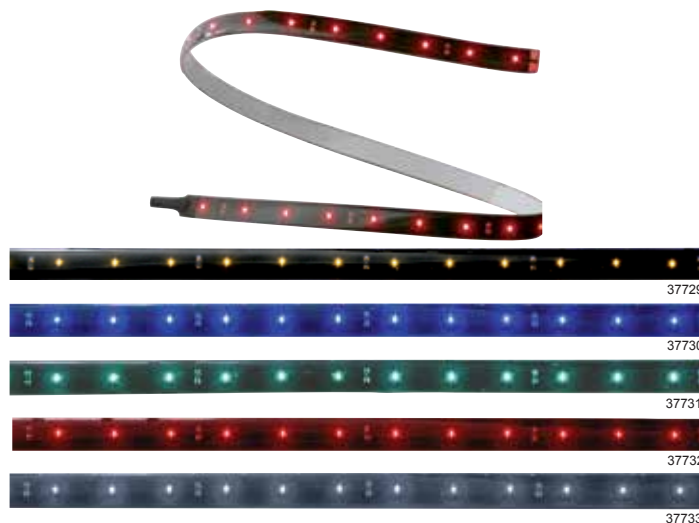

### Description

- 30 Super Bright LED Flex Strip Light, Approximately 19 1/2" Long
- Available in Amber, Red, Blue, Green, or White LEDs
- Top Illuminating LEDs

Part	LED	Color	Package	Pack
<b>37729 (NEW)</b>	30	Amber	Carded	1Pc/Card
<b>37730 (NEW)</b>	30	Blue	Carded	1Pc/Card
<b>37731 (NEW)</b>	30	Green	Carded	1Pc/Card
<b>37732 (NEW)</b>	30	Red	Carded	1Pc/Card
<b>37733 (NEW)</b>	30	White	Carded	1Pc/Card