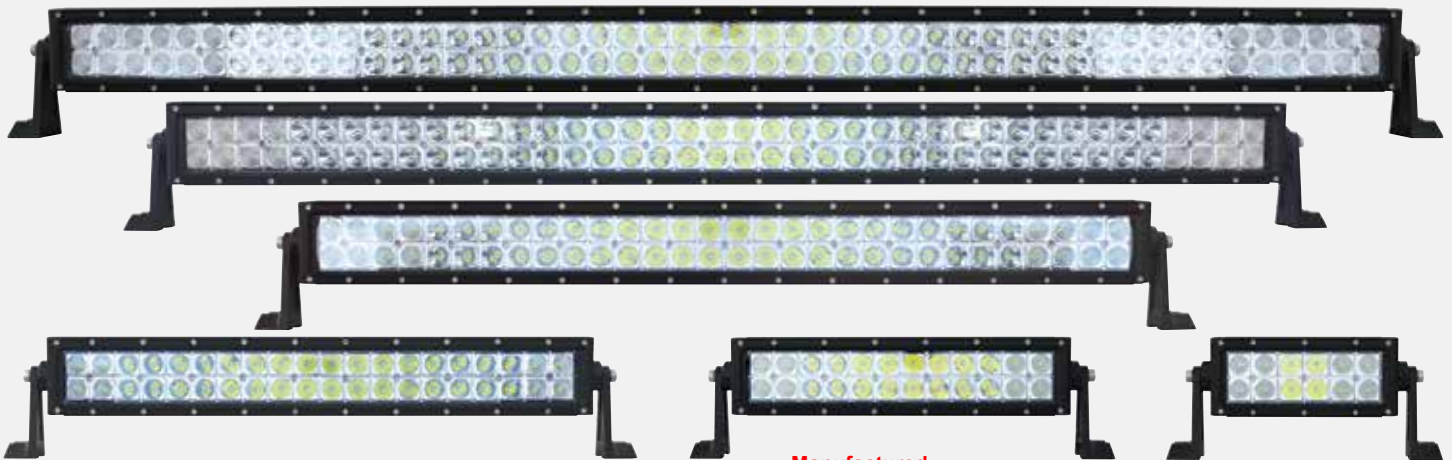

## High Power LED Double Row Light Bar