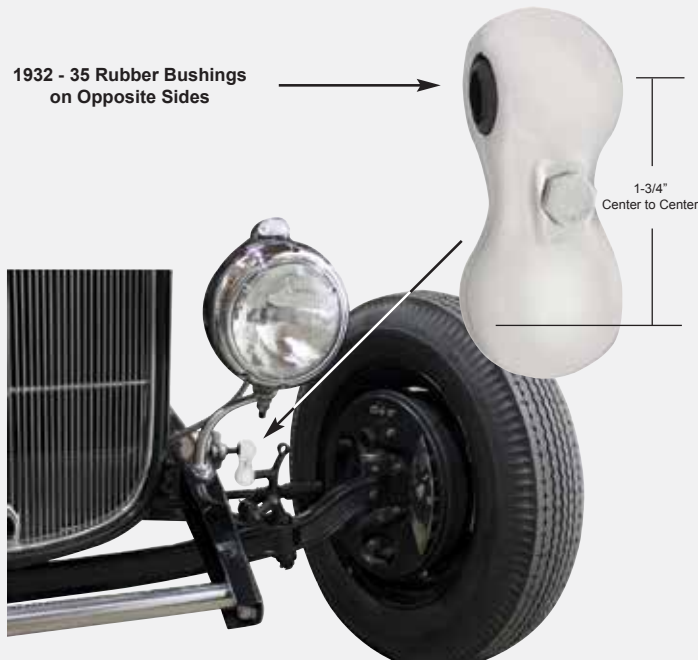

1928-34 Ford Stainless "Shorty" Dogbone Shock Link

Description

- Perfect Solution for Vehicles with Dropped Axles
- Used with Original Shock Arm & Perches
- Heavy Cast Steel with Rubber Bushings, Polished Stainless

Item Number	Description	Package	Pack
B24101SS	Stainless Shorty Dogbone	Bulk	1 Pc.