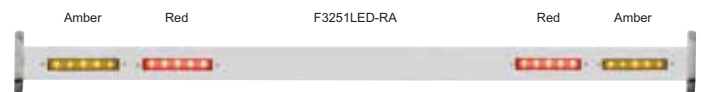

1932 Ford Rear Spreader Bar

Description

- 20 Super Bright Red or Red & Amber LEDs, Complete with Polycarbonate Lens
- With LED Brake and Turn Signals
- Polished Stainless Steel with Hidden Welds
- Epoxy Coated, Fully Sealed Electronics, Solid State Circuit Boards are Designed for 7.7 - 14.0 VDC
- Wires Exit on Each Side Near Mounting Flange, and Can be Easily Hidden Along Inside Frame Rail

Item Number	LEDs	Lens	Package	Pack
F3251LED	20 Red	Red	Boxed	1 Pc./Box
F3251LED-RA	10 Red/10 Amber	Red/Amber	Boxed	1 Pc./Box