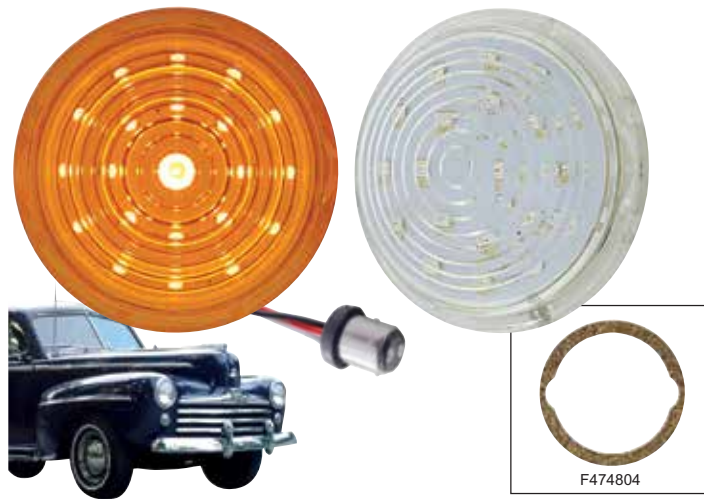

WHAT'S NEW | Mid-March 2014

1947-48 Ford Car & 1942-47 Ford Truck LED Parking Light Lens

Description

- New Lens Design is Same Size & Shape As Original Ford Lens
- 21 Super Bright LED's, Complete with Polycarbonate Lens
- Dual Function with Parking Light & Bright Turn Signal
- Lens Fits All Original & Reproduction Ford Parking Light Assemblies
- Easy Electrical Connection with 1157 Plug, 12 Volt Only
- Recommended Upgrade Under Dash Flasher to 90652 LED Flasher

Item Number	Description	Package	Pack
FPL4748A	LED Park Light, Amber Lens	Carded	1 Pc./Card
FPL4748C	LED Park Light, Clear Lens	Carded	1 Pc./Card
F474804	47-48 Ford Park Light Gasket	Bag	1 Pair/Card