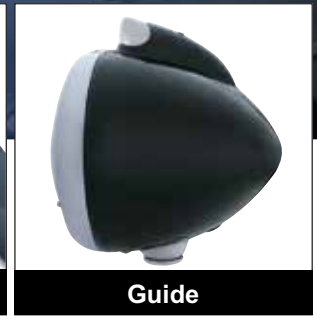

WHAT'S NEW | JAN 2013

Dual Function — LED

BLACK

Black "GUIDE" 682-C" Series-2 Style Hot Rod Headlight

Description

- Gloss Black Steel "Guide" Style Headlight with Chrome Rim
- Gloss Black Ready to Use, Can Also be Painted to Match Your Vehicle
- Sold: Boxed = 1 Each

Item Number	Housing	Top Signal Light			Headlight Bulb		
		Light	LEDs	Lens Color	Bulb	Headlight Bulb Type	LEDs
32632	32009	38002B	5 Amber	Amber	No	---	---
32633	32009	38003B	5 Amber	Clear	No	---	---
32634	32009	38002B	5 Amber	Amber	30354	6014 Seal Beam	---
32635	32009	38003B	5 Amber	Clear	30354	6014 Seal Beam	---
32636	32009	38002B	5 Amber	Amber	30356	H6024 Halogen	---
32637	32009	38003B	5 Amber	Clear	30356	H6024 Halogen	---
32638	32009	38002B	5 Amber	Amber	A5023-3 *	H4 Halogen	---
32639	32009	38003B	5 Amber	Clear	A5023-3 *	H4 Halogen	---
32640	32009	38002B	5 Amber	Amber	31387	Crystal H4 Halogen	---
32641	32009	38003B	5 Amber	Clear	31387	Crystal H4 Halogen	---
32642	32009	38002B	5 Amber	Amber	31378	34 LED Crystal Halogen	34 Amber
32643	32009	38003B	5 Amber	Clear	31378	34 LED Crystal Halogen	34 Amber
32644	32009	38002B	5 Amber	Amber	31379	34 LED Crystal Halogen	34 White
32645	32009	38003B	5 Amber	Clear	31379	34 LED Crystal Halogen	34 White
32646	32009	38002B	5 Amber	Amber	S2010LED	10 LED Crystal Halogen	10 Amber
32647	32009	38003B	5 Amber	Clear	S2010LED	10 LED Crystal Halogen	10 Amber

* A5023-3 Halogen Light Bulb is for Off-Road and Show Use Only.