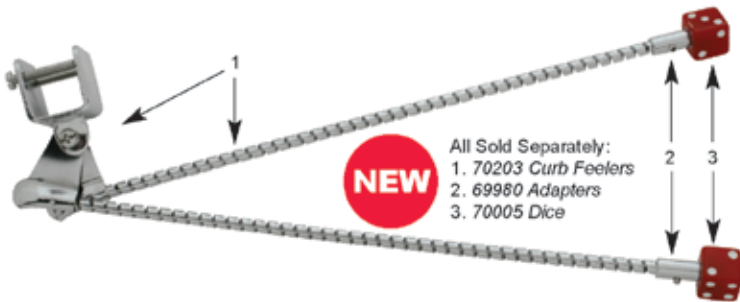

NEW
All Sold Separately:
1. 70203 Curb Feelers
2. 69980 Adapters
3. 70005 Dice

Easy Assembly

Includes Hex Wrench for Tightening Set Screws