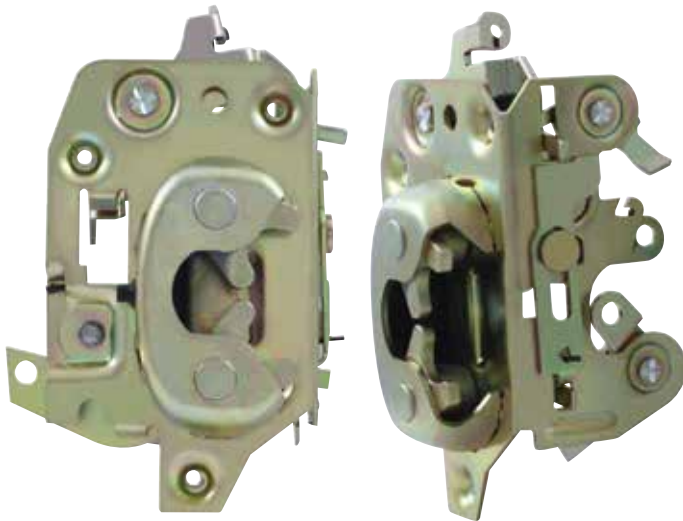

1968-77 Bronco Door Latch

Description

- Exact Copy of the Original Bronco Door Latch
- Precision Stampings With Original Design Mechanism
- LH & RH Sold Separately. Mounting Hardware Not Included

Item Number	Description	Package	Pack
F20012	Bronco Door Latch, RH	Boxed	1 Pc./Box
F20013	Bronco Door Latch, LH	Boxed	1 Pc./Box