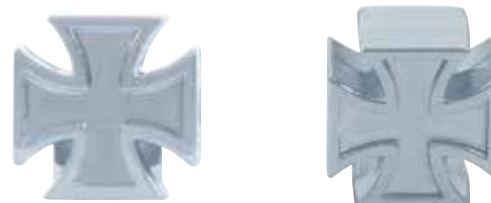

Chrome "Iron Cross" Valve Caps

Description

- Chrome Plastic "Iron Cross" Valve Caps
- Fits All Standard Valve Stems, for Cars, Pick-Ups, and Motorcycles
- Constructed Out of High Strength ABS Plastic with Brass Thread Inserts

Item Number	Description	Package	Pack
70091	"Cross" Valve Caps	Carded	4 Pcs./Card