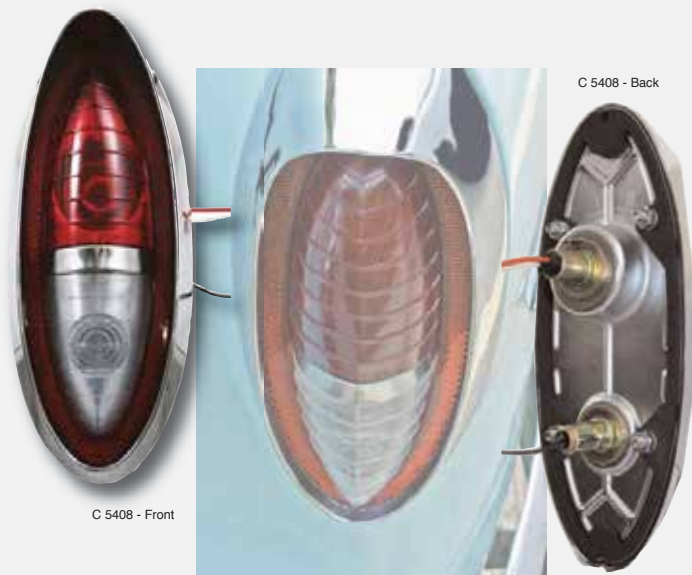

1954 Chevy Passenger Car Tail Light Assembly

Description

- Complete with Chrome Bezel, All Lenses, Gaskets, and Backing Plate
- Includes Tail Light Socket & Backup Light Socket with 12 Volt Bulbs
- Mounting Hardware and Body Seal Included, Fits R/H & L/H Side

Item Number	Description	Package	Pack
C5408	1954 Chevy T/L Assembly	Boxed	1 Pc./Box