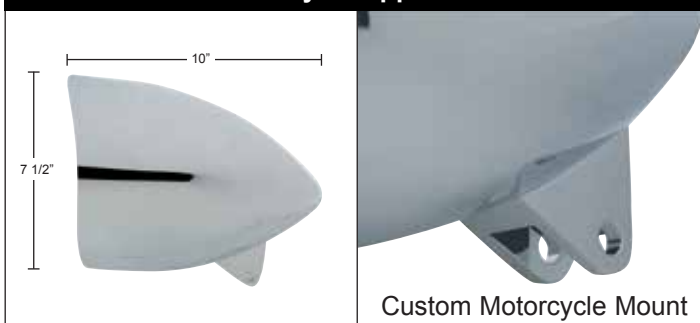

Motorcycle Application

Custom Motorcycle Mount