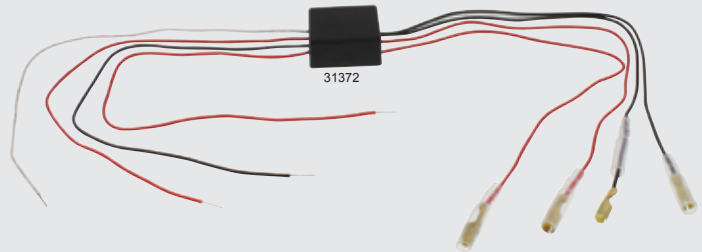

Dual Function LED Control Module

Description

- Add Dual Function High/Low Brightness to 31378 and 31379 Headlamps with 34 LED Accent Lights
- Built-In Split Operation for Motorcycle Applications
- Easy Plug & Play Hookup. Wiring Instructions Included
- Sold Each, One Required Per Headlamp. For 12 Volt LED Use Only

Item Number	Description	Package	Pack
31372	Control Module	Carded	1 Pc./Card