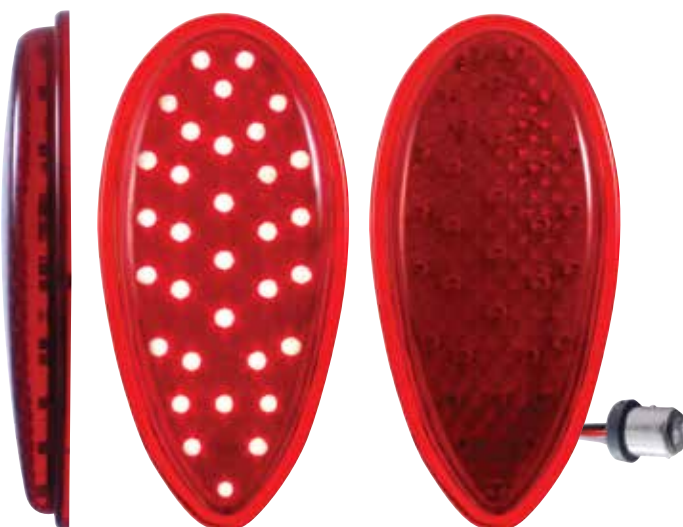

1938-39 Ford LED Tail Light with New Original Style Lens

Description

- New LED Lens Design Is Same Size & Shape As Original Ford Lens
- 33 Super Bright LED's, Complete with Red Polycarbonate Lens
- Dual Function with Tail Light & Bright Stop/Turn Signal
- Epoxy Coated, Fully Sealed Electronics
- Easy Electrical Connection with 1157 Plug, No Modification to Vehicle

Item Number	Description	Package	Pack
FTL3839NTLED	Fits LH & RH	Carded	1 Pc./Card