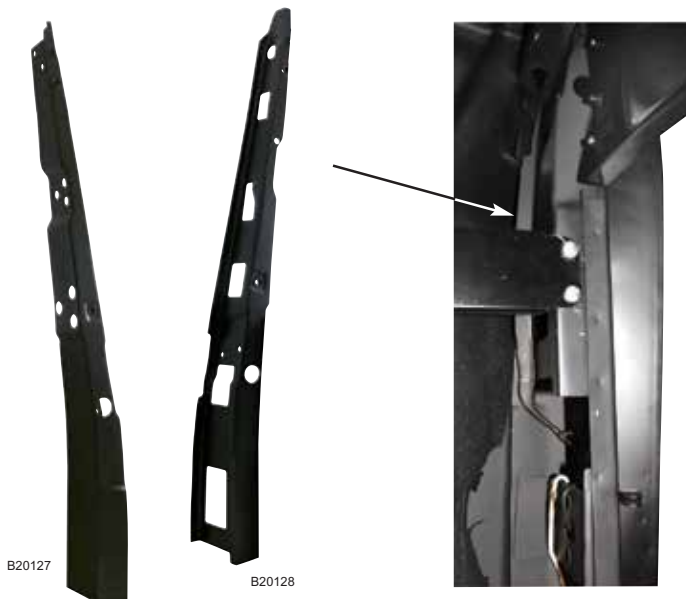

1932 Ford 5-Window Coupe A-Pillar Reinforcement, Upper

Description

- Heavy Stamped Steel, Every Detail Exactly As Original
- Finished with United Pacific **Classic-Coat**® Weldable Primer
- Sold Each

Item Number	Description	Package	Pack
B20127	Upper Lefthand	Bulk	1 Pc./Bulk
B20128	Upper Righthand	Bulk	1 Pc./Bulk