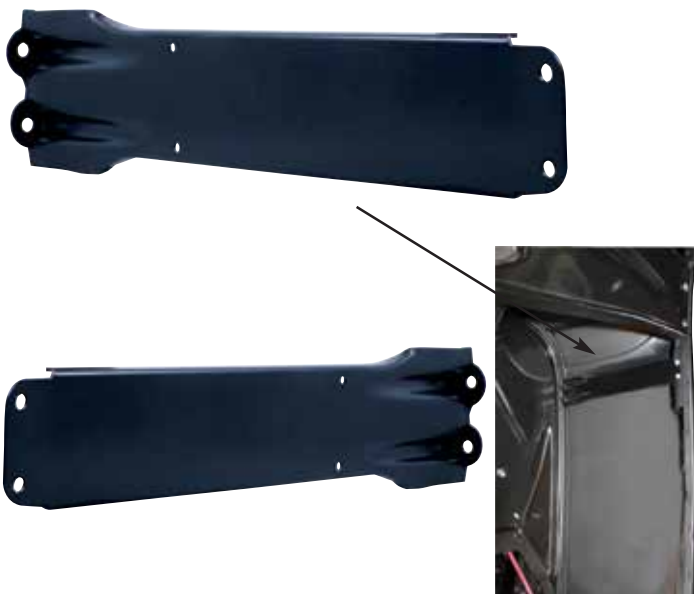

1932 Ford Cowl Inner Brace Set

Description

- Exactly As Original
- Fits Between A-Pillar And Cowl Hoop
- Black EDP Coated. Sold In Pairs

Item Number	Description	Package	Pack
B20213	Cowl Inner Braces	Boxed	1 Pair/Box