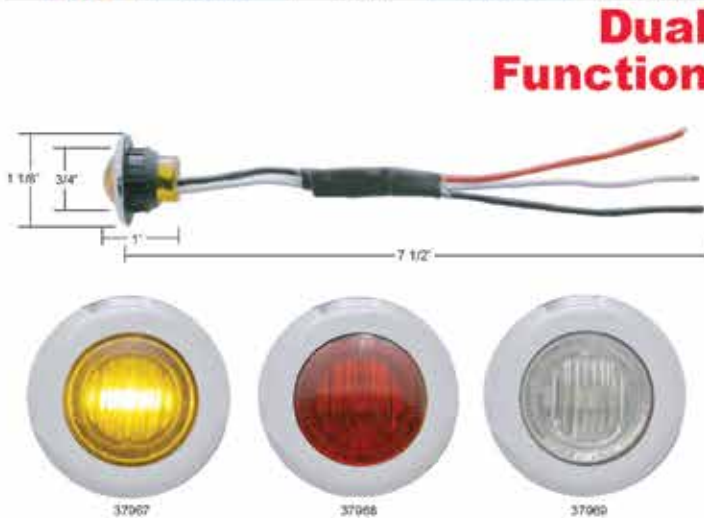

3 LED Mini Auxiliary Light w/ Bezel - Dual Function

Description

- 3 LED Dual Function Mini Auxiliary/Utility Light with Stainless Steel Bezel
- Requires a 3/4" Opening, Mounts with Enclosed Rubber Grommet
- Available in Amber or Red LED with Colored Lens
- Stainless Steel Bezel Available Separately: UP Item # 20527B

Item Number	LED	Lens	Package	Pack
37967	3 Amber	Amber	Carded	1 Pc./Card
37968	3 Red	Red	Carded	1 Pc./Card
37969	3 Amber	Clear	Carded	1 Pc./Card
37970	3 Red	Clear	Carded	1 Pc./Card