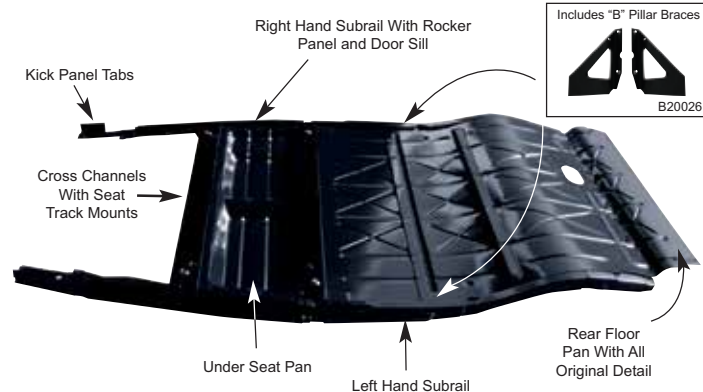

Complete 1932 Ford 5 Window Coupe Floor Assembly

Description

- Precision Welded on a 1932 Frame Jig
- Made With the Same Material and Thickness as the Original Floors
- Includes Subrails, Cross Channels, Seat Pan, and Rear Floor Section
- Coated with Our New "Classic Coat" Weldable Primer
- Floor Assembly Is Excluded From Prepaid Freight Policy. Truck Freight Only

Item Number	Description	Package	Pack
B20019	1932 5W Coupe Floor	Boxed	1 Pc./Box