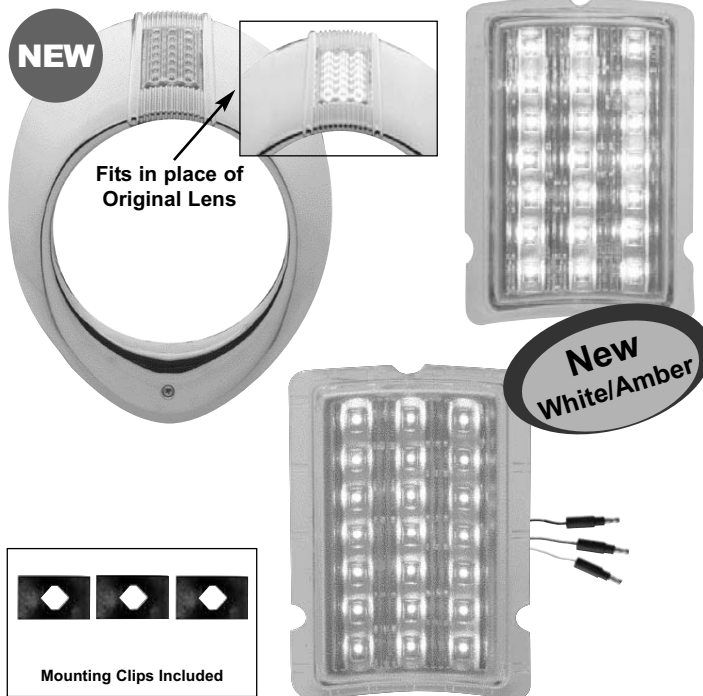

What's New

1940 Ford LED Turn Signal Light and Parking Light

Description

- 21 Super Bright Amber LEDs, Complete with Polycarbonate Lens
- Epoxy Coated, Fully Sealed Electronics
- Solid State Circuit Boards are Designed for 7.7 - 14.0 VDC
- Includes 3 Mounting Clips

Item Number	LEDs	Lens	Package	Pack
FPL4001LED	21 Amber	Clear	Carded	1 Pc./Card
FPL4002LED	Amber+White	Clear	Carded	1 Pc./Card