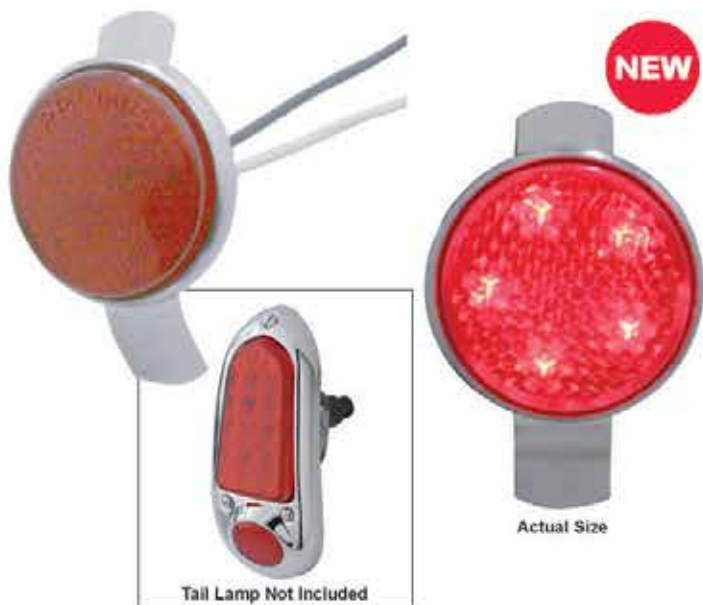

### Description

- 22 Super Bright Red LEDs with Stainless Steel Bezel
- Mounts with Two Studs, Long Enough to Use with Fiberglass Bodies
- Included Flat Mounting Pad and Wedge Mounting Pad
- Epoxy Coated, Fully Sealed Electronics, 12 Volt

Item Number	LEDs	Lens	Package	Pack
<b>STL1010LED-AS</b>	22 Red	Red	Bulk	1 Pc.

### Description

- 5 Super Bright Red LEDs, Complete with Polycarbonate Lens
- Fits All Original 1949-50 Chevy Tail Lamps
- Easy Hook Up
- 12 Volt

Item Number	LEDs	Lens	Package	Pack
CTL4950LED	5 Red	Red	Bulk	1 Pc.