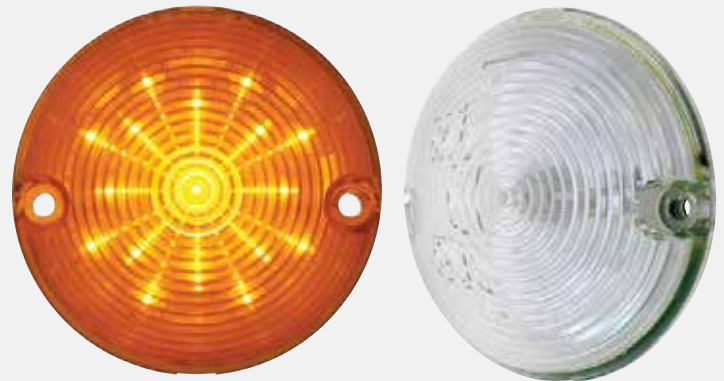

1957 Chevy LED Parking and Turn Signal Light

Description

- New & Improved with 17 Super Bright LED's,
- Complete with Polycarbonate Lens and LED's Sealed Inside
- Dual Function with Parking Light & Bright Turn Signal
- Easy Electrical Connection with 1157 Plug, 12 Volt Only
- Recommend to Upgrade the Under Dash Flasher to 90652 LED Flasher

Item Number	LEDs	Lens	Package	Pack
CPL5702A	17 Amber	Amber	Carded	1 Pc./Card
CPL5702C	17 Amber	Clear	Carded	1 Pc./Card