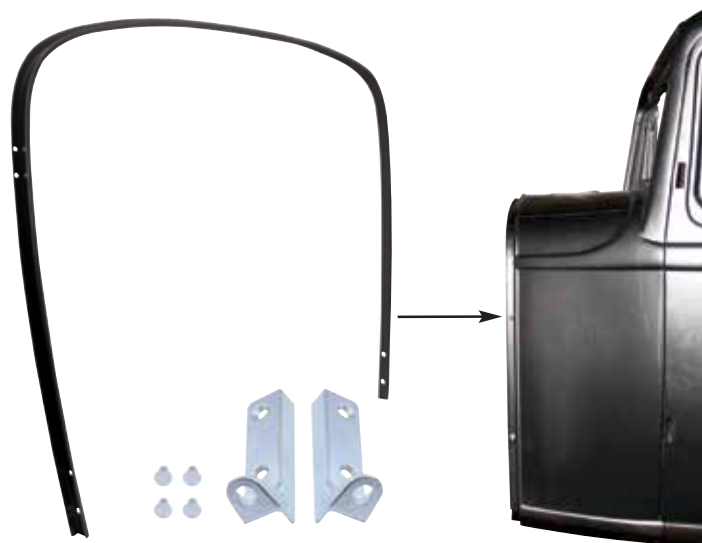

1932 Ford Car and Truck Cowl Band and Cowl Band Set

Description

- Super Strong One Piece Inner Cowl Support Band as Original
- Band is Finished with United Pacific Classic-Coat® Weldable Primer
- Cast Brackets Mount At Bottom Of Cowl Hoop, Bolts Cowl To Frame
- Set Includes Special Solid Rivets for Attaching Brackets To Cowl Band

Item Number	Description	Package	Pack
B20079	Inner Cowl Band Set	Bag	1 Set/Bag
B20079-1	Inner Cowl Band Only	Bag	1 Pc./Bag
B20080	Cowl Brackets Only	Boxed	1 Set/Box