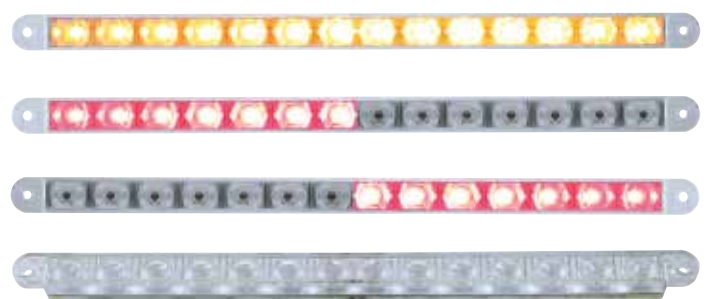

14 LED 12" Auxiliary Strobe Light Bar

Description

- 14 LED 12" Auxiliary Strobe Light Bar
- Available in Amber or Red LEDs with Clear Lens
- 6 Flash Pattern, Multiple Light Synchronization, **3 Year Warranty**

Item Number	LEDs	Lens	Flash Pattern	Pack
37192B	14 Amber	Clear	6	Bulk = 1 Pc.
37194B	14 Red	Clear	6	Bulk = 1 Pc.