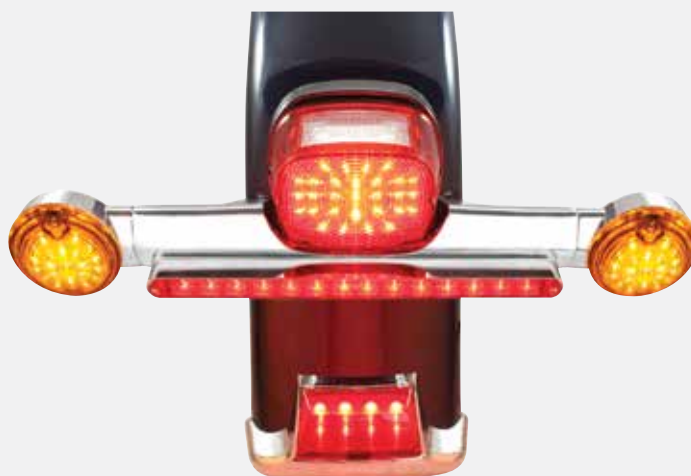

Motorcycle Rear Turn Signal Bar with 12" LED Light Bar

Description

- Motorcycle Rear Turn Signal Bar with 12" LED Light Bar
- Available with 14 or 19 LED 12" Light Bar

Item Number	LEDs	Lens	Lights	Pack
71001	14 Red	Red	38947B	1 Pc./Box
71002	14 Red	Clear	38949B	1 Pc./Box
71003	14 Red	Chrome	39645B	1 Pc./Box
71004	19 Red	Red	39774B	1 Pc./Box
71005	19 Red	Clear	39776B	1 Pc./Box