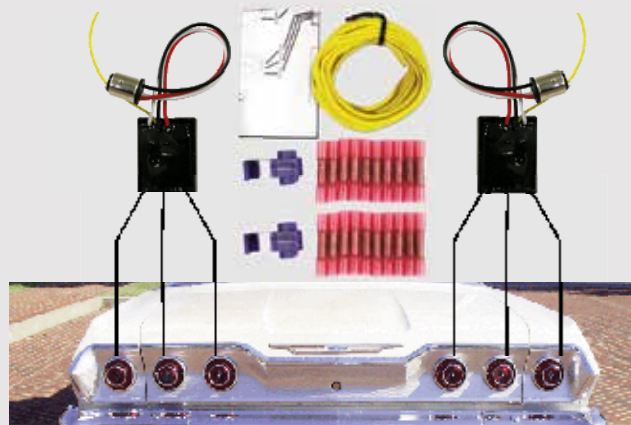

Sequential LED Tail Light Kit

Description

- Converts Any Three LED Tail Lamps To Sequential Operation
- Also Upgrades United Pacific 1969 Camaro, 1967/68 Mustang, & 1969 Mustang LED Tail Lamps To 3 Sequence.
- 3 Segment Sequence With "All-At-Once" Brake Light
- Kit Includes Two Modules, Wires, Connectors, & Instructions.

Part	Description	Package	Pack
90656 (NEW)	Sequential Light Kit	Card	2Pc/Card