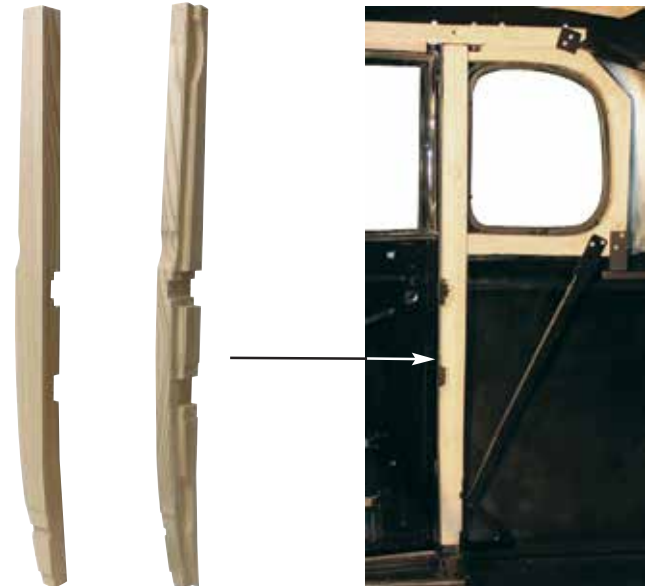

1932 Ford 5-Window Coupe Hardwood Door Post

Description

- Super Strong Hardwood, Fits Inside B-Pillar Door Post
- Righthand Has Pocket For Dome Light Switch & Wire as Original
- Machined from High Quality Ash Hardwood

Item Number	Description	Package	Pack
B20060	Upper Door Post, RH	Bag	1 Pc./Bag
B20061	Upper Door Post, LH	Bag	1 Pc./Bag