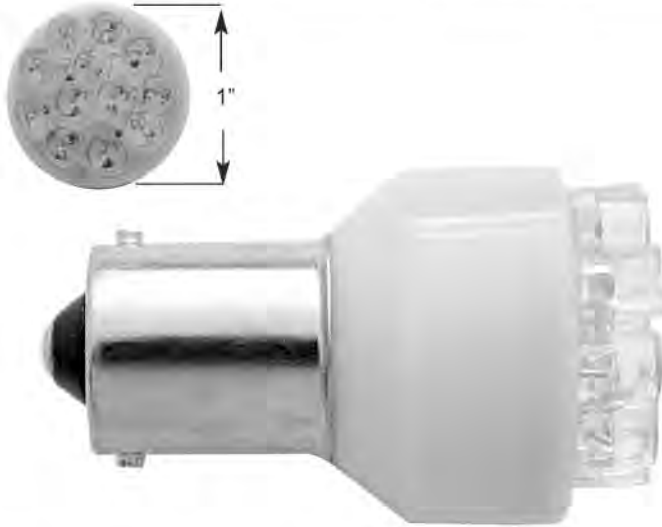

12 LED 1156 Bulb

Description

- 1156 Bulb with 12 Super Bright LEDs
- Epoxy Sealed
- Single Contact, Straight Pin

Item Number	LEDs	Color	Package	Pack
38204	12	Amber	Carded	1 Pc./Card
38205	12	Red	Carded	1 Pc./Card
38339	12	White	Carded	1 Pc./Card