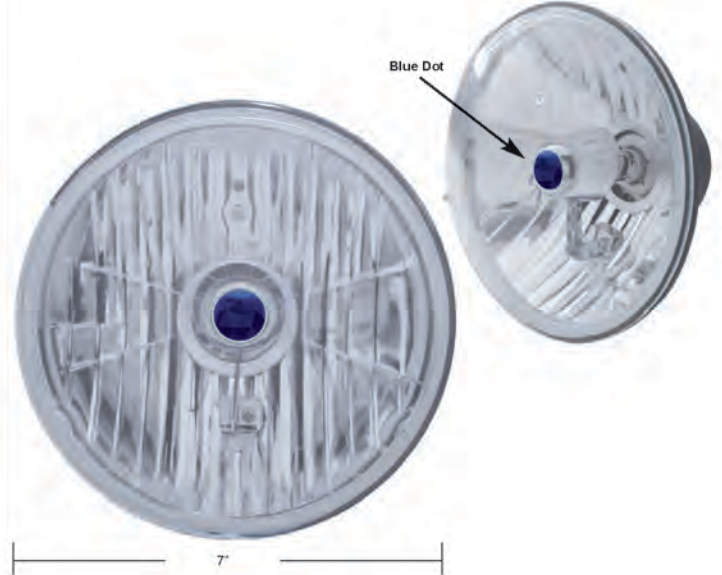

7" Blue Dot Crystal Headlight - Replaceable H4

Description

- 7" Round Crystal Headlight with Blue Dot
- Reinforced Aluminum Reflector, Rugged Anti-Vibration Construction
- Sylvania Halogen Bulb: H4/HB2 12V 65/55W
- Replaces H6014/H6024, SAE Approved

Item Number	Replaces	Package	Pack
31385	H6014/H6024	Boxed	1 Pc./Box