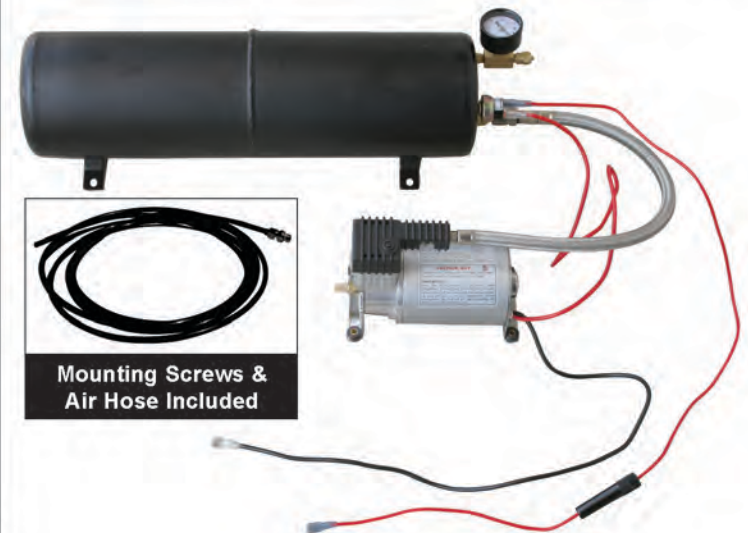

Mounting Screws & Air Hose Included

Discover other custom and factory headlights on our website.