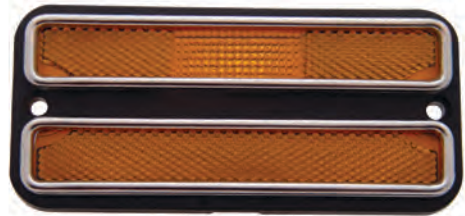

MARKER LIGHTS

C687202
1968-72 Front Amber Deluxe Marker Light with gasket