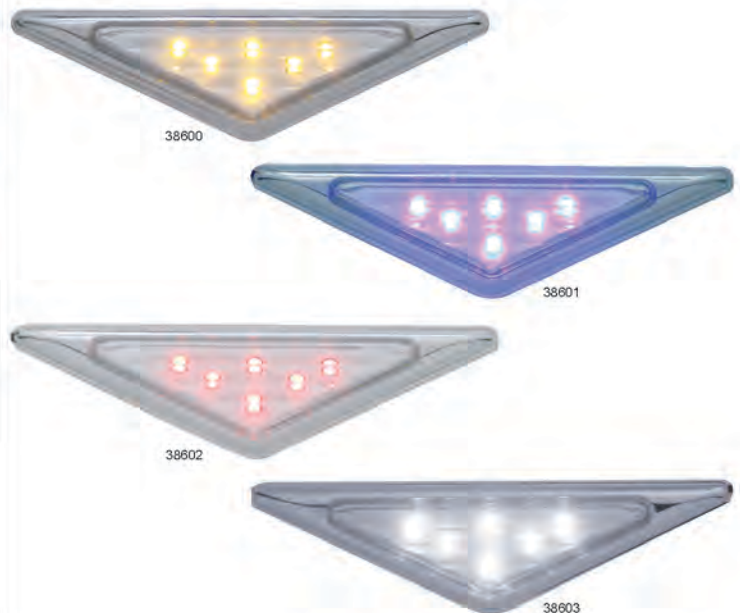

6 LED Accessory Light

Description

- Unique 1955 - 57 V-Shape Design
- Universal Applications as Interior Lighting and Exterior Accessories
- Double Sided Tape or Versatile Placement and Installation
- Operates on 2 Volt Two Wire Hookup

Item Number	LEDs	Lens	Package	Pack
38600	6 Amber	Clear	Carded	2 Pcs./Card
38601	6 Blue	Clear	Carded	2 Pcs./Card
38602	6 Red	Clear	Carded	2 Pcs./Card
38603	6 White	Clear	Carded	2 Pcs./Card