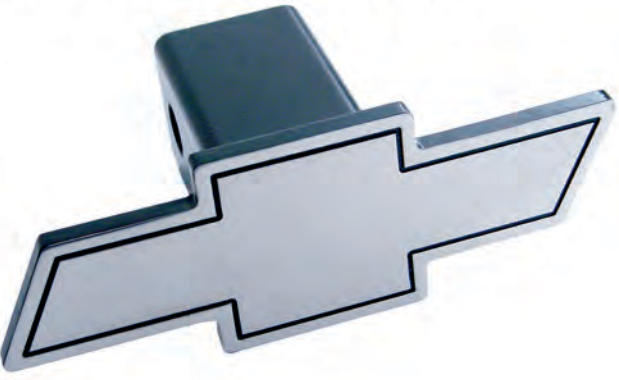

77002

Billet Aluminum Hitch Cover with Chevy Bowtie