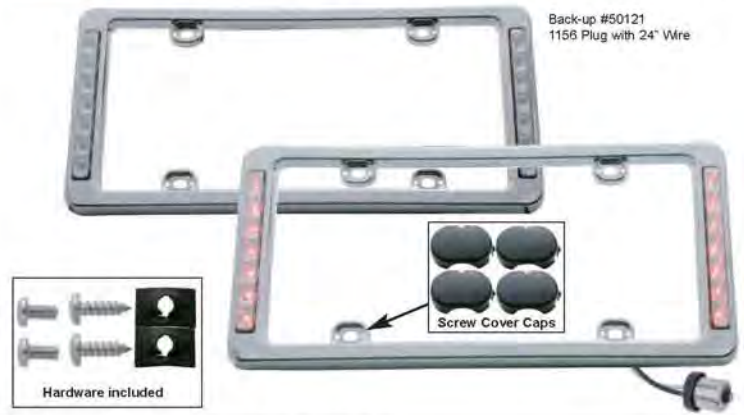

License Plate Frame w/ LED Lights

Description

- 14 Super Bright LEDs, Complete with Polycarbonate Lens
- Solid State Circuit Boards are Designed for 7.7 - 14.0 VDC, 1156 Plug
- The Perfect Solution for Back-Up Lights on Corvettes Converted to 4 Tail Lights
- Includes Mounting Hardware and Screw Cover Caps

Item Number	LEDs	Lens Color	Package	Pack
50121	14 White	Clear	Carded	1 Pc./Card
50122	14 Red	Clear	Carded	1 Pc./Card