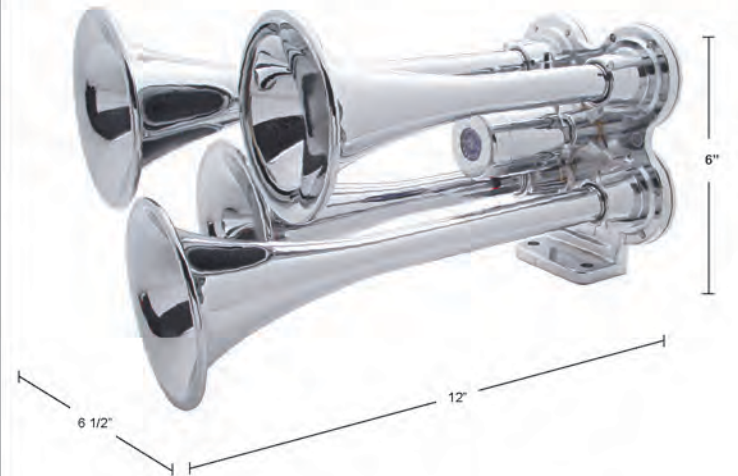

Chrome Mini Train Horn

Description

- Deluxe Chrome 4 Trumpet Mini Train Horn
- Easy Installation. Approximate Size: 6 1/2" x 12" x 6"

Item Number	Description	Package	Pack
46123	Mini Train Horn	Boxed	1 Pc./Box

Turbo Compressor and Extended Tank System

Description

- Heavy Duty Compressor and Tank System for High Pressure Air/Train Horns
- Heavy Duty, High Volume Turbo Compressor with 5.5 Liter Extended Tank that Permits for Extended Horn Operation
- On-Board Air System for All 12 Volt Vehicles
- Sold in Sets, Set Includes 1 Air Compressor and 1 Air Tank

Item Number	Description	Package	Pack
46140	Compressor & Tank System	Box	1 Set/Box