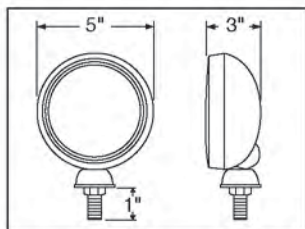

Vintage Style Accessory Fog Light Kit

Description

- 5" Chrome Plated Housing
- Universal Ball and Cup Mounting, Fully Adjustable
- Old School 1930's - 1940's Look
- 12 Volt, Amber Fog Lamp Bulb and Clear Fog Lamp Bulb

Item Number	Lens Color	Package	Pack
C364001	Amber	Boxed	1 Pair/Box
C364002	Clear	Boxed	1 Pair/Box