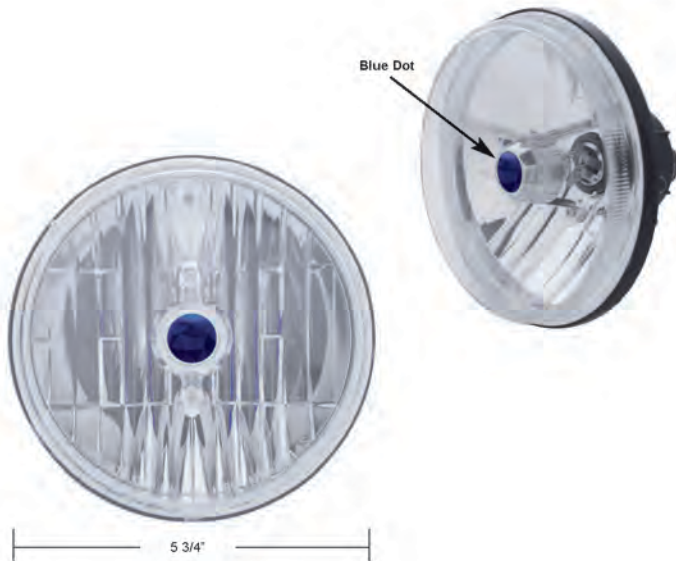

5 3/4" Blue Dot Crystal Headlight - Replaceable 9007

Description

- 5 3/4" Round Crystal Headlight with Blue Dot
- Reinforced Aluminum Reflector, Rugged Anti-Vibration Construction
- Sylvania Halogen Bulb: SAE-9007 12V 65/55W
- Replaces H5001/H5006, SAE Approved
- 9007 Bulb Adapter Plug Included, Item # 34207

Item Number	Replaces	Package	Pack
31383	H5001/H5006	Boxed	1 Pc./Box