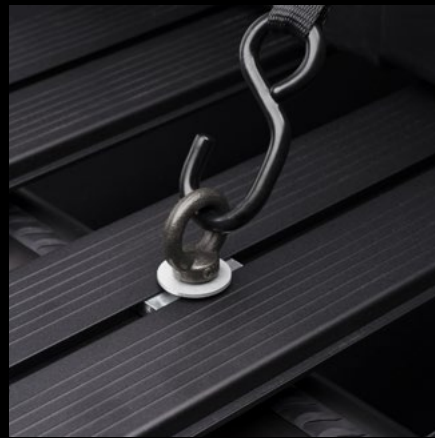

RIDGELANDER ACCESSORIES

WHAT'S YOUR NEXT ADVENTURE?

With hundreds of accessory combinations available, you can choose which products you'll need for your next big adventure. A variety of products from Rhino-Rack®, Yakima®, and other brands, are compatible with

the RidgeLander, allowing for personal customization.

To learn more about the wide variety of available accessories for the RidgeLander cover.