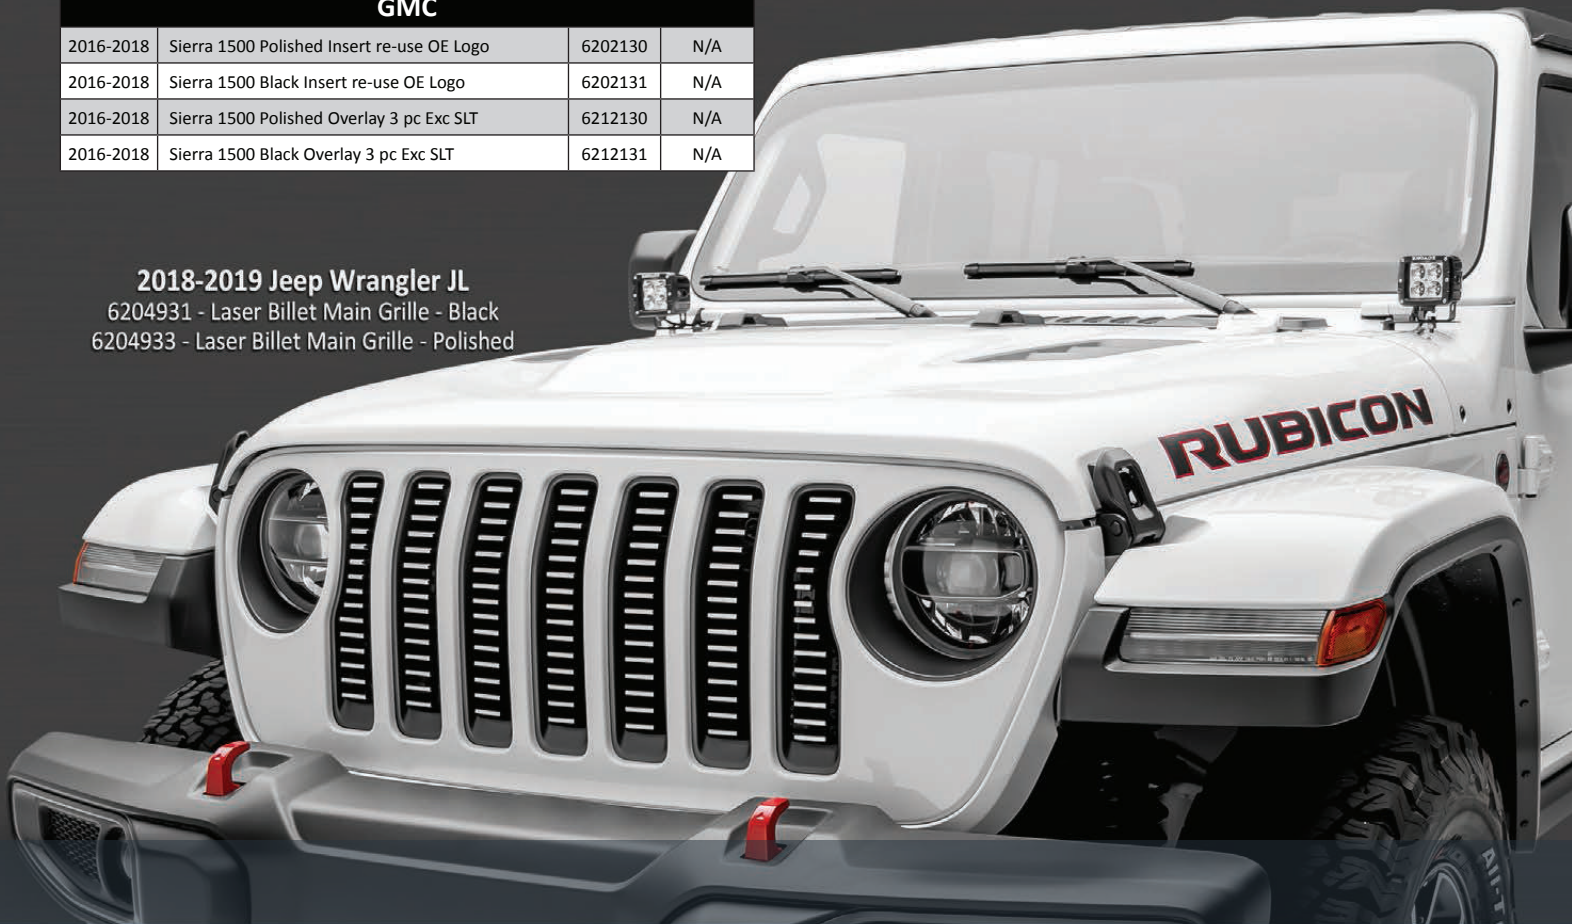

YEAR	DESCRIPTION	MAIN PT#	BUMPER PT #
CHRYSLER / DODGE			
2015-2018	Chrysler 300 Polished Replacement	6214360	25436
2015-2018	Chrysler 300 Black Replacement	6214361	25436B
2015-2019	Challenger Polished Overlay	6214180	25419
2015-2019	Challenger Black Overlay	6214181	25419B
2015-2019	Challenger Polished Phantom Overlay	6214190	25419
2015-2019	Challenger Black Phantom Overlay	6214191	25419B
2015-2019	Charger Polished Insert	6214760	6224760
2015-2019	Charger Black Insert	6214761	6224761
JEEP			
2018-2019	Wrangler JL Black Insert	6204931	N/A
2018-2019	Wrangler JL Brushed Insert	6204933	N/A
RAM			
2019	RAM 1500	62014651	TBD
TOYOTA			
2016-2017	Tacoma Polished Insert w/ Logo Recess	6219410	N/A
2016-2017	Tacoma Black Insert w/ Logo Recess	6219411	N/A
2016-2017	Tacoma Polished Insert w/o Logo Recess	6219420	N/A
2016-2017	Tacoma Black Insert w/o Logo Recess	6219421	N/A

2018-2019 Jeep Wrangler JL
6204931 - Laser Billet Main Grille - Black
6204933 - Laser Billet Main Grille - Polished