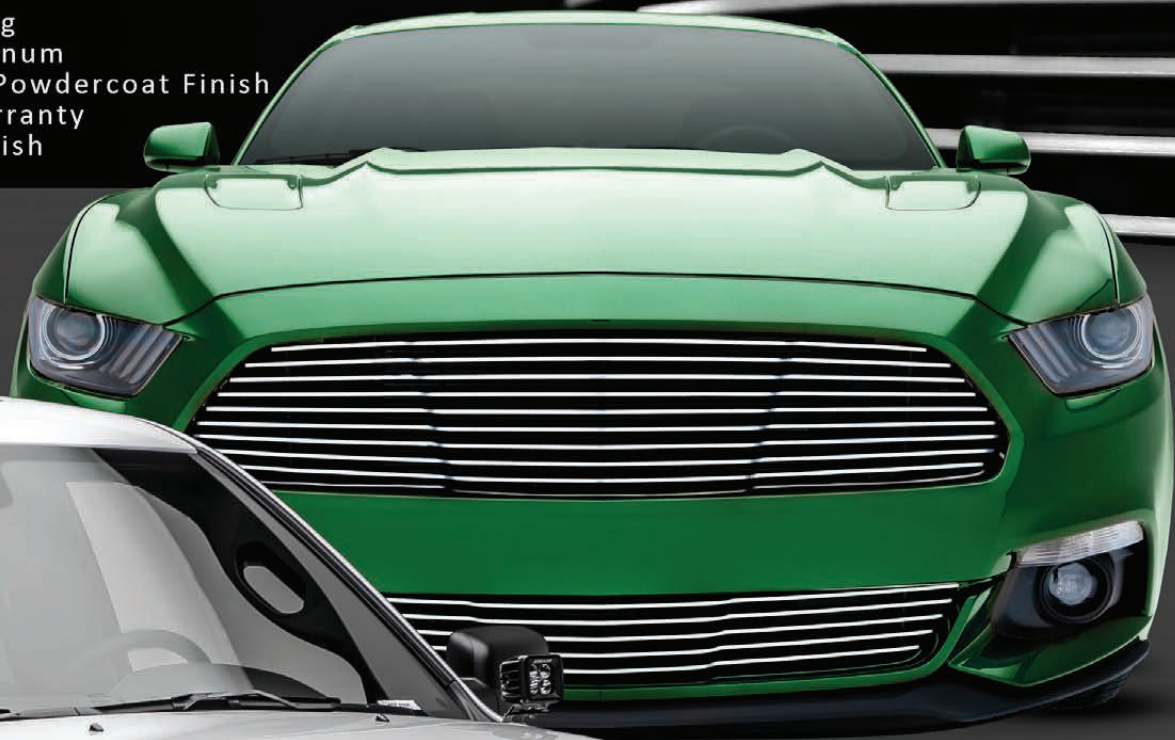

2015-2018 RAM 1500 Rebel
6214641 - Laser Billet Main Grille - Black
254641B - Billet Series Bumper - Black