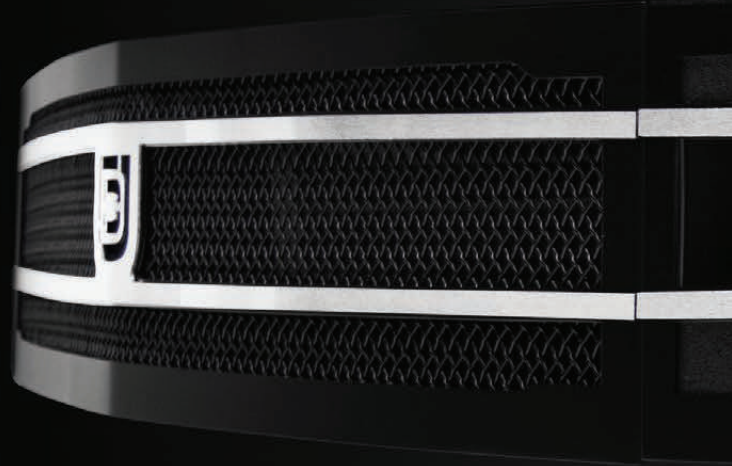

2015-2019 Dodge Challenger

DJ14191 - DJ Series - Phantom Hidden Headlights Main Grille

DJ24191 - DJ Series - Urban Design Bumper Grille