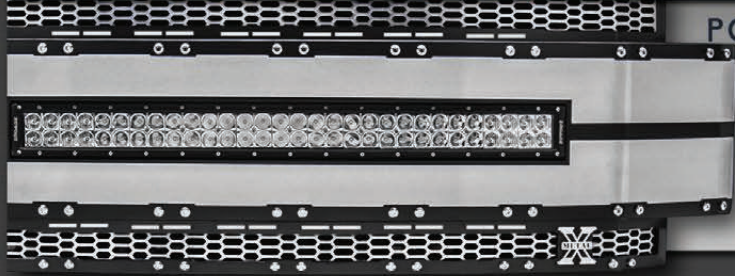

REVOLVER SERIES GRILLES

TORCH-AL SERIES GRILLES