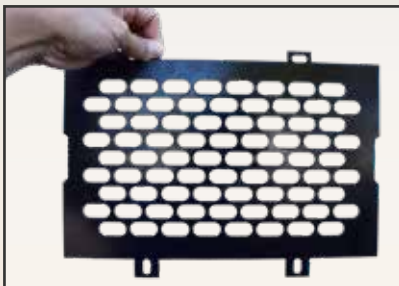

HD REPLACEMENT BUMPER

2 FRONT END STYLES TO CHOOSE FROM

1 HD Replacement Front Bumper

PRODUCT DETAILS

- Diamond plate and schedule 40 pipe used in production for strength
- 2 year warranty
- Convenient receiver
- Punch plate grille, not expanded metal (mesh) like most others
- E-coated and powder coated to ensure quality performance
- Semi-gloss finish
- Supports Front Emblem Cameras and Adaptive Cruise Control (If applicable)

Removable panel to support Front Emblem Cameras (If equipped)

Plus keep your factory tow hooks, fog lights and license plate. We make it easy for you!