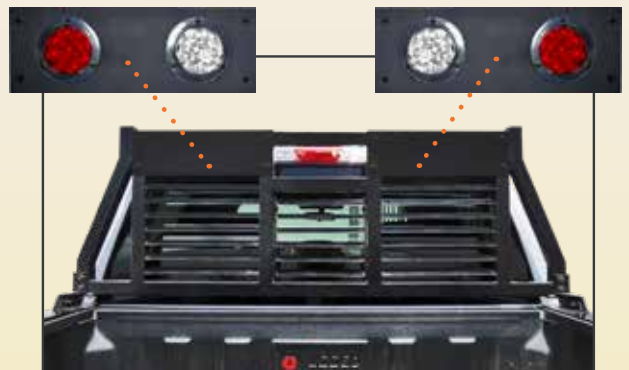

HEAVY DUTY

PRODUCT DETAILS

- 2" x 2" square tubing construction
- E-Coated & powder coated for maximum rust prevention
- 3 models fit all full size pickups
- Removable center louvers to access sliding rear window
- Includes 2 extra interchangeable light panels for easy light installation (lights not included)