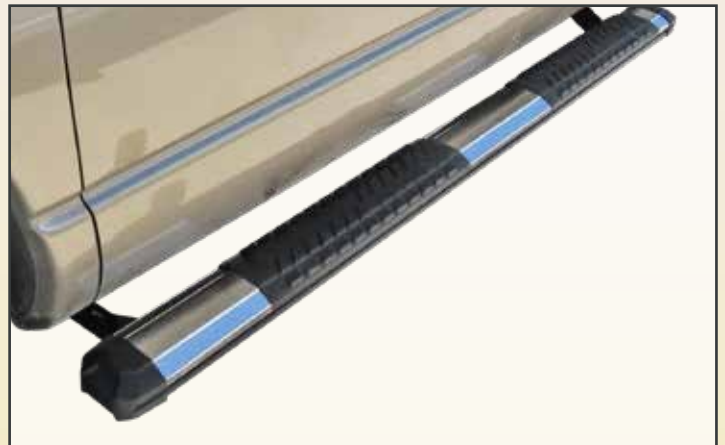

STX400 SERIES

PRODUCT DETAILS

- STX 400 Step Boards feature an extruded aluminum body for ultra-light weight and aircraft quality strength
- Textured powder coating provides years of durable finish and superior corrosion resistance
- Stainless steel cover plates offer exceptional appearance alongside the long 5" aggressive patterned step pads
- Step pads are designed for years of service with high impact and UV protectant Polymers, no matter the condition