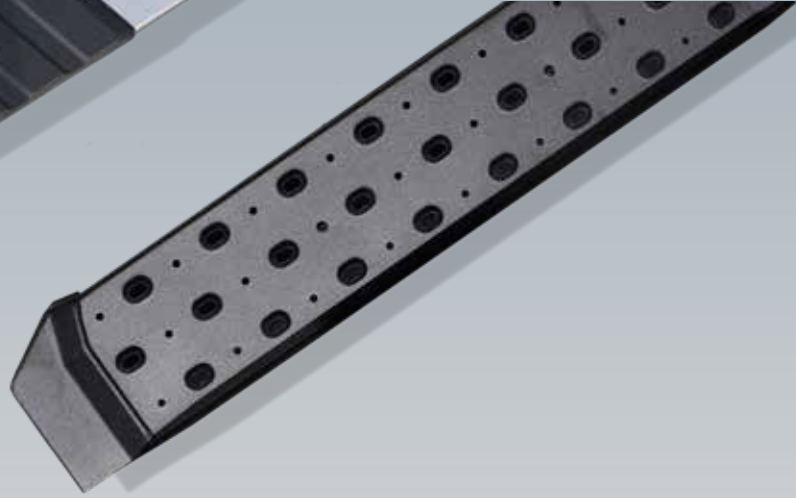

STX300 SERIES

PRODUCT DETAILS

- 4.5" Wide step injection molded textured step platforms
- Rounded bullnose trim around the face
- CAD designed aircraft grade aluminum extrusion
- Decorative 304 Stainless steel center panel adds a clean dividing line between front and rear cabs
- 2" tall black elastomer back splash to help keep mud, water and road debris from splashing onto the step platform

STX400 SERIES

PRODUCT DETAILS

- STX 400 Step Boards feature an extruded aluminum body for ultra-light weight and aircraft quality strength
- Textured powder coating provides years of durable finish and superior corrosion resistance
- Stainless steel cover plates offer exceptional appearance alongside the long 5" aggressive patterned step pads
- Step pads are designed for years of service with high impact and UV protectant Polymers, no matter the condition