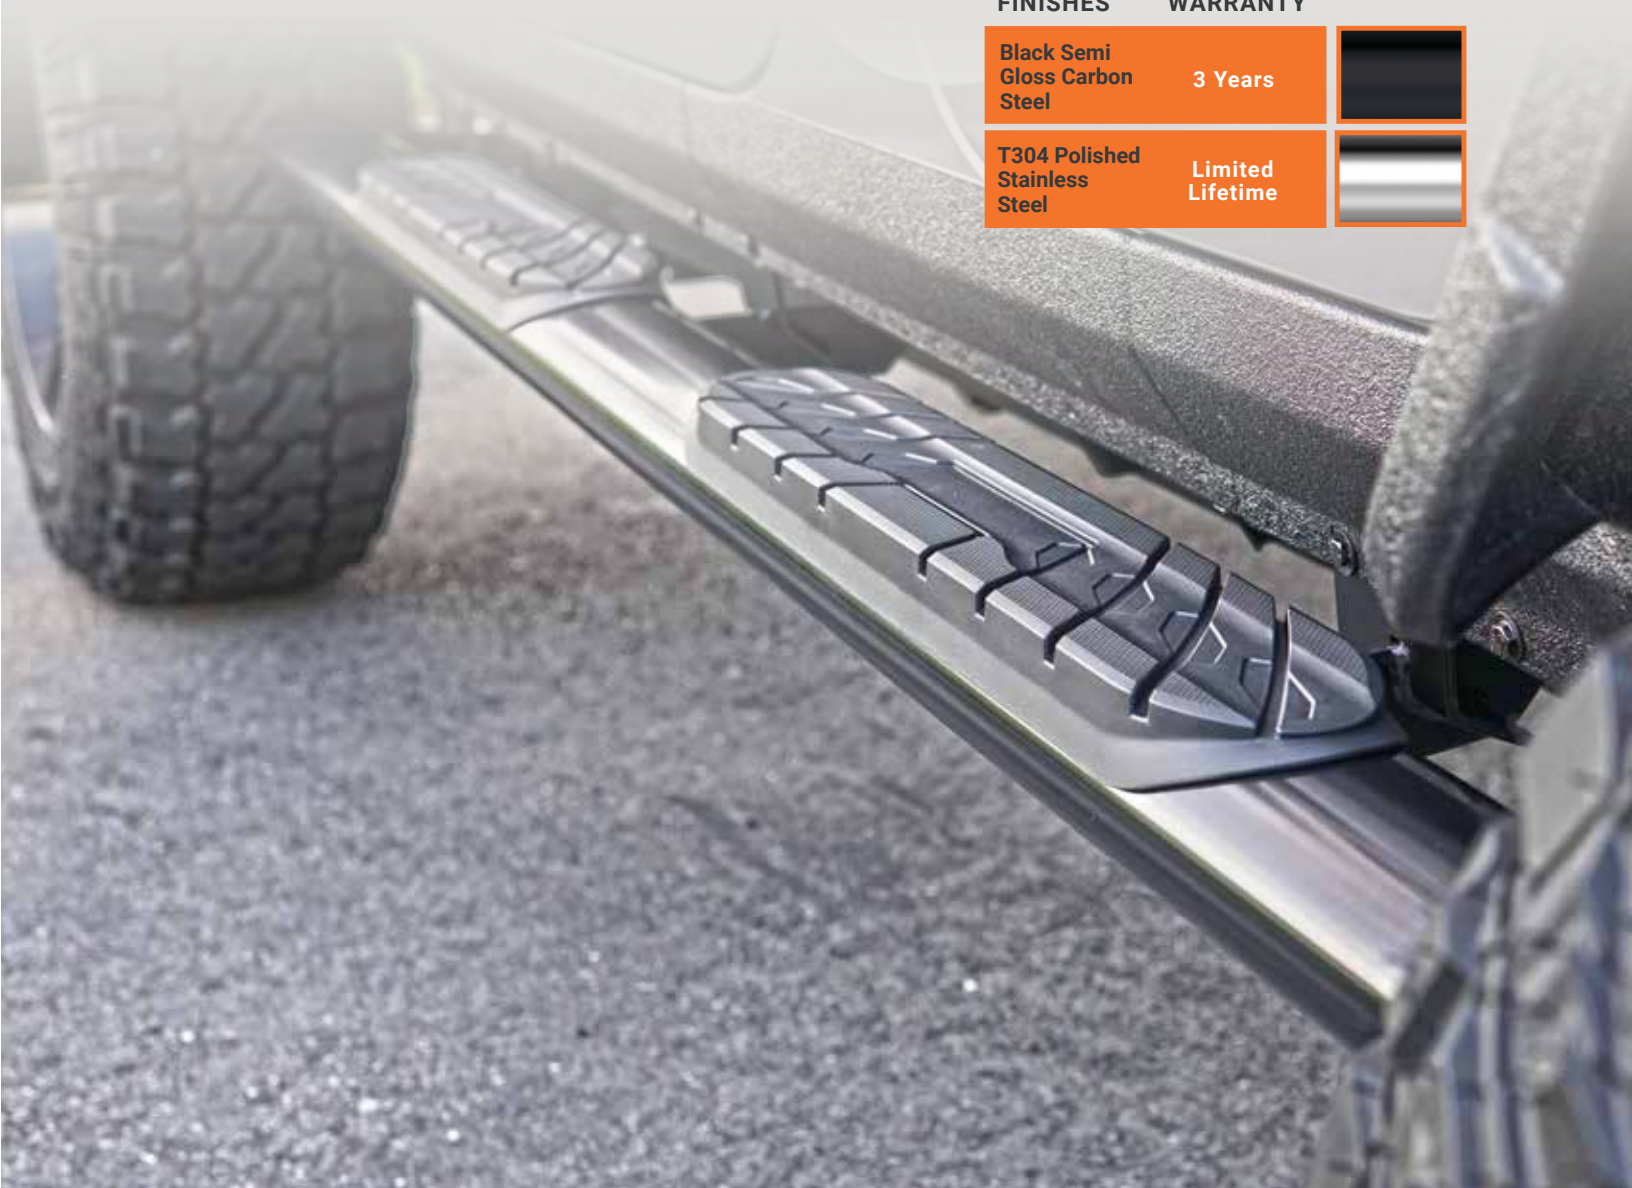

FINISHES

WARRANTY

Black Semi
Gloss Carbon
Steel

3 Years

T304 Polished
Stainless
Steel

Limited
Lifetime