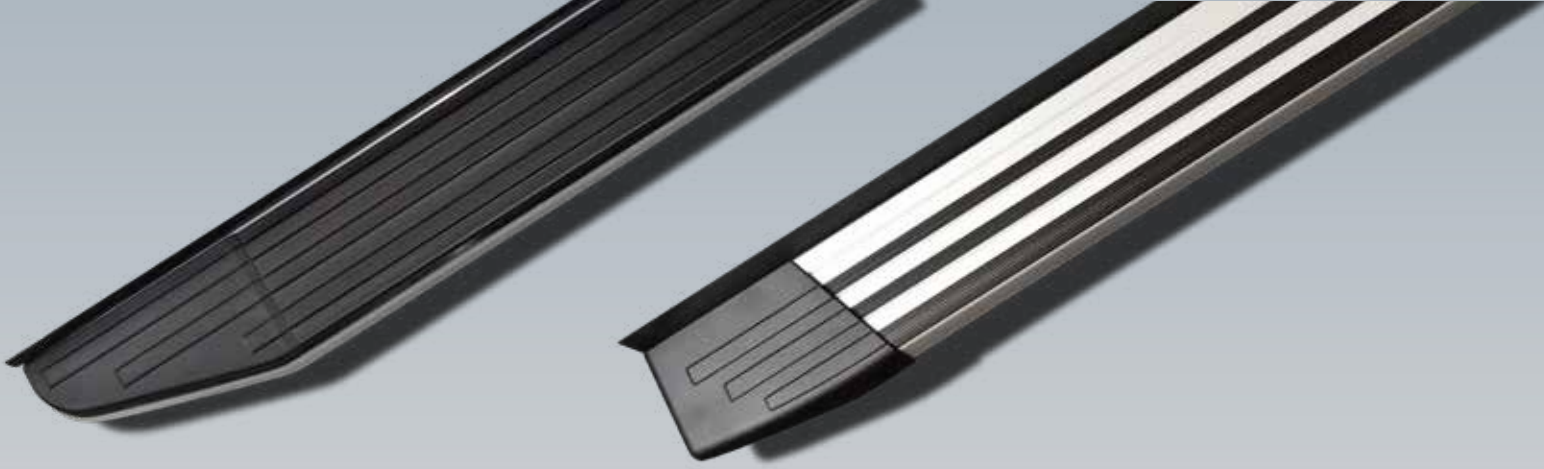

STX100 SERIES

PRODUCT DETAILS

- OEM style running board enhances vehicle appearance
- Full-length HD extruded aluminum for added strength
- Polished stainless steel protective side trim
- Custom heavy duty brackets (vehicle specific)
- Mounting brackets & hardware included
- Available in black rubber non-slip surface
- Limited lifetime warranty

STX200 SERIES

PRODUCT DETAILS

- 5" wide step surface with molded traction strips running the length of the board for sure footing
- Injection molded end cap made from the highest quality polymers to ensure UV and corrosion resistance for long life
- Aircraft grade extruded aluminum deck is computer engineered for optimum strength
- Available in multiple lengths to fit most SUV's and CUV's