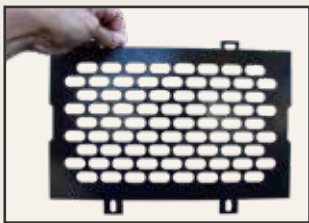

HD WINCH REPLACEMENT BUMPERS

BUILT FOR THE HARDWORKING AND TRUCK ENTHUSIASTS

Steelcraft's New Heavy Duty Winch Bumpers are the latest addition to our ever growing HD Line! Engineered for strength with no winch size limitation, Steelcraft bumpers were built for the hardworking and truck enthusiasts that play hard. Keeping with the tradition of strength, form with style was not overlooked and we believe all was achieved with our functional hard hitting heavyweight bumper! Steelcraft Heavy Duty Products are E-Coated and Powder Coated to ensure performance quality for years to come, and we stand behind it with a 2 year Limited Warranty, one of the longest in the industry. Steelcraft will never stop striving for 100% customer satisfaction!

Removable panel to support Front Emblem Cameras (If equipped)