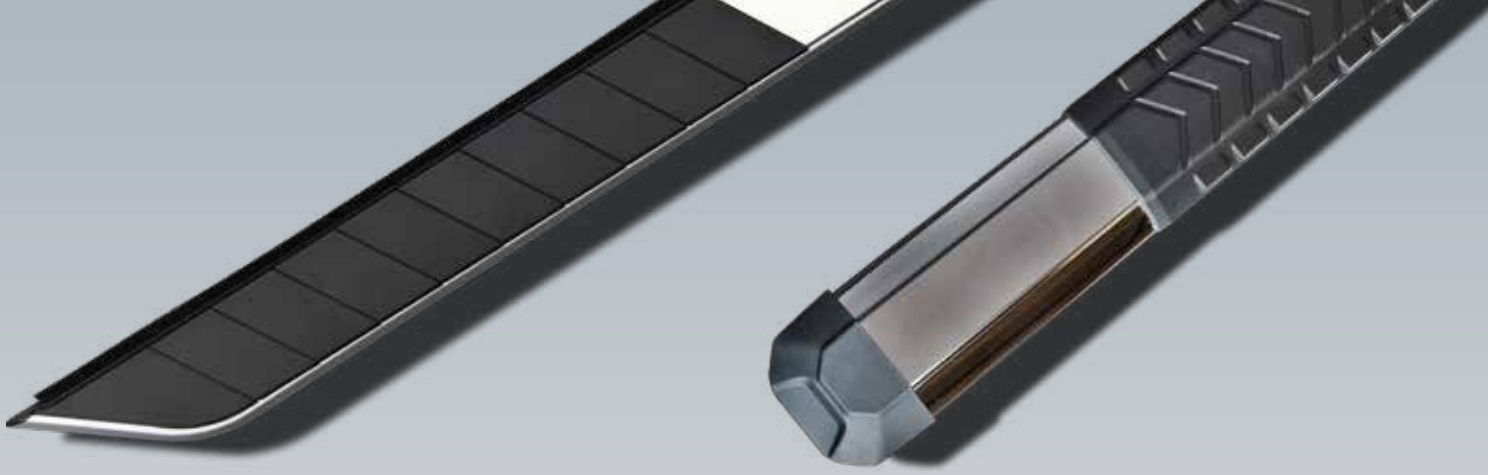

PRODUCT DETAILS

- Durable 3" round tubing
- Custom mounting brackets (included)
- Easy, no-drill installation
- Available in powder coat black, T304 stainless steel with carbon steel brackets, or all stainless steel with stainless steel brackets*

6 DIFFERENT STYLES TO CHOOSE FROM

STX100 SERIES

PRODUCT DETAILS

- OEM style running board enhances vehicle appearance
- Full-length HD extruded aluminum for added strength
- Polished stainless steel protective side trim
- Custom heavy duty brackets (vehicle specific)
- Mounting brackets & hardware included
- Available in black rubber non-slip surface
- Limited lifetime warranty

STX200 SERIES

PRODUCT DETAILS

- 5" wide step surface with molded traction strips running the length of the board for sure footing
- Injection molded end cap made from the highest quality polymers to ensure UV and corrosion resistance for long life
- Aircraft grade extruded aluminum deck is computer engineered for optimum strength
- Available in multiple lengths to fit most SUV's and CUV's