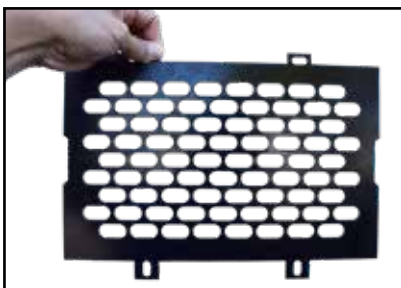

HD REPLACEMENT BUMPERS

2 FRONT END STYLES TO CHOOSE FROM

1 HD REPLACEMENT FRONT BUMPER

PRODUCT DETAILS

- Diamond plate and schedule 40 pipe used in production for strength
- 2 year warranty
- Convenient receiver
- Punch plate grille, not expanded metal (mesh) like most others
- E-coated and powder coated to ensure quality performance
- Semi-gloss finish
- Supports Front Emblem Cameras and Adaptive Cruise Control (If applicable)

Removable panel to support Front Emblem Cameras (If equipped)

Plus keep your factory tow hooks, fog lights and license plate. We make it easy for you!