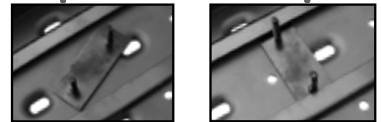

STX500 SERIES

PRODUCT DETAILS

- 6" width matches OE running boards
- Formed structure of running board adds strength & durability
- Available in black powder coat or polished stainless steel
- Textured full width step pad for secure footing
- Connects to OE vehicle mounting locations for ease of installation (No drilling required)
- Vehicle specific mounting brackets included
- Polypropylene step pads and end caps
- Available in several lengths for a custom match to today's trucks

STX600 SERIES

Designed for the work truck and utility van owner in mind. Made to withstand years of punishment and backed by a 3 year manufacturers warranty

PRODUCT DETAILS

- Heavy duty 14-gauge stamped carbon steel deck
- 6 1/2" step surface for comfort & security
- Fully E-Coated to resist rust and corrosion
- Innovative track mounting system allows for multiple mounting positions . . . . .
- Traction lugs for a secure footing . . . . .

Steelcraft's latest utility board, the STX600, was designed for the needs of the working truck and van owner, featuring an aggressive style for any use