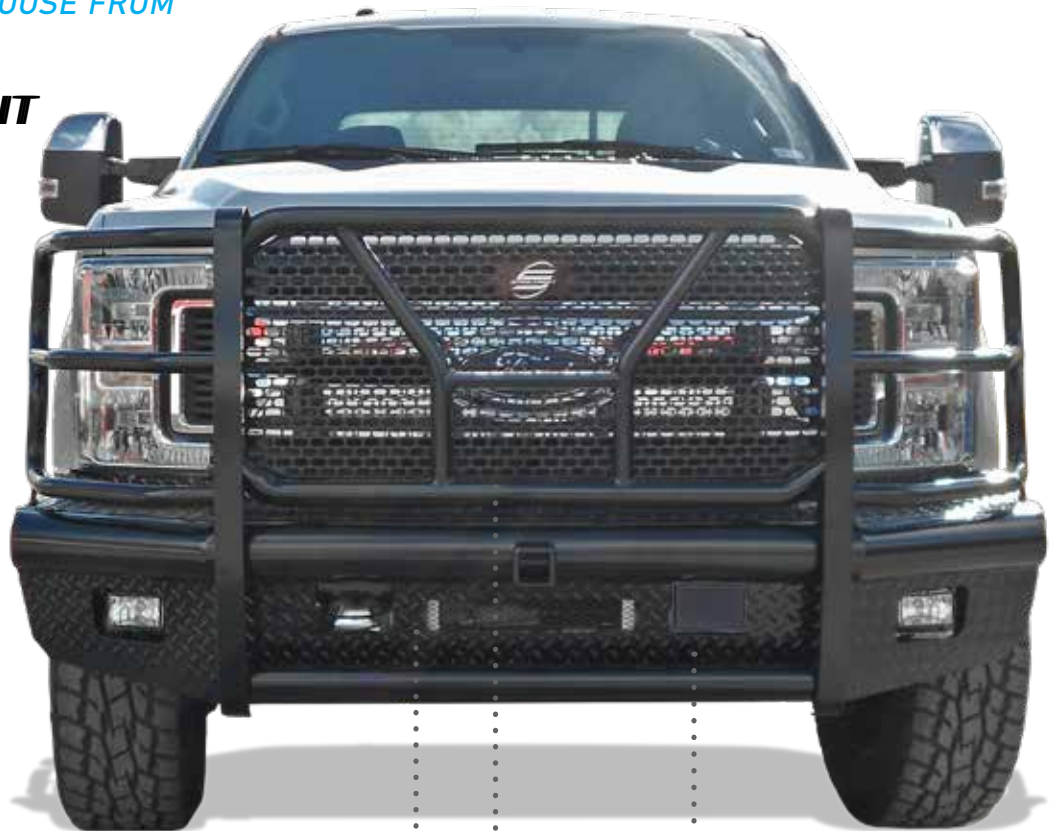

HD REPLACEMENT BUMPERS

2 FRONT END STYLES TO CHOOSE FROM

1 HD REPLACEMENT FRONT BUMPER

PRODUCT DETAILS

- Diamond plate and schedule 40 pipe used in production for strength
- 2 year warranty
- Convenient receiver
- Punch plate grille, not expanded metal (mesh) like most others
- E-coated and powder coated to ensure quality performance
- Semi-gloss finish
- Supports Front Emblem Cameras and Adaptive Cruise Control (If applicable)

Removable panel to support Front Emblem Cameras (If equipped)

Plus keep your factory tow hooks, fog lights and license plate. We make it easy for you!