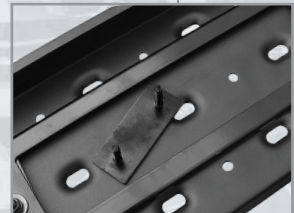

STX600 SERIES

| Features |

- Heavy duty 14-gauge stamped carbon steel deck
- 6 1/2" step surface for comfort & security
- Fully E-Coated to resist rust and corrosion
- Innovative track mounting system allows for multiple mounting positions

Steelcraft's latest utility board, the STX600, was designed for the needs of the working truck and van owner, featuring an aggressive style for any use