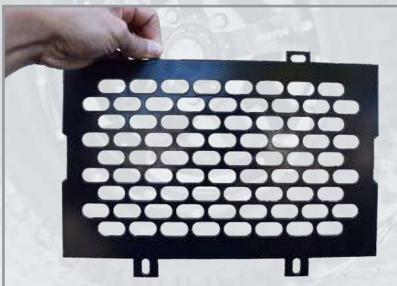

Removable panel to support Front Emblem Cameras (If equipped)

Plus keep your factory tow hooks, fog lights and license plate. We make it easy for you!